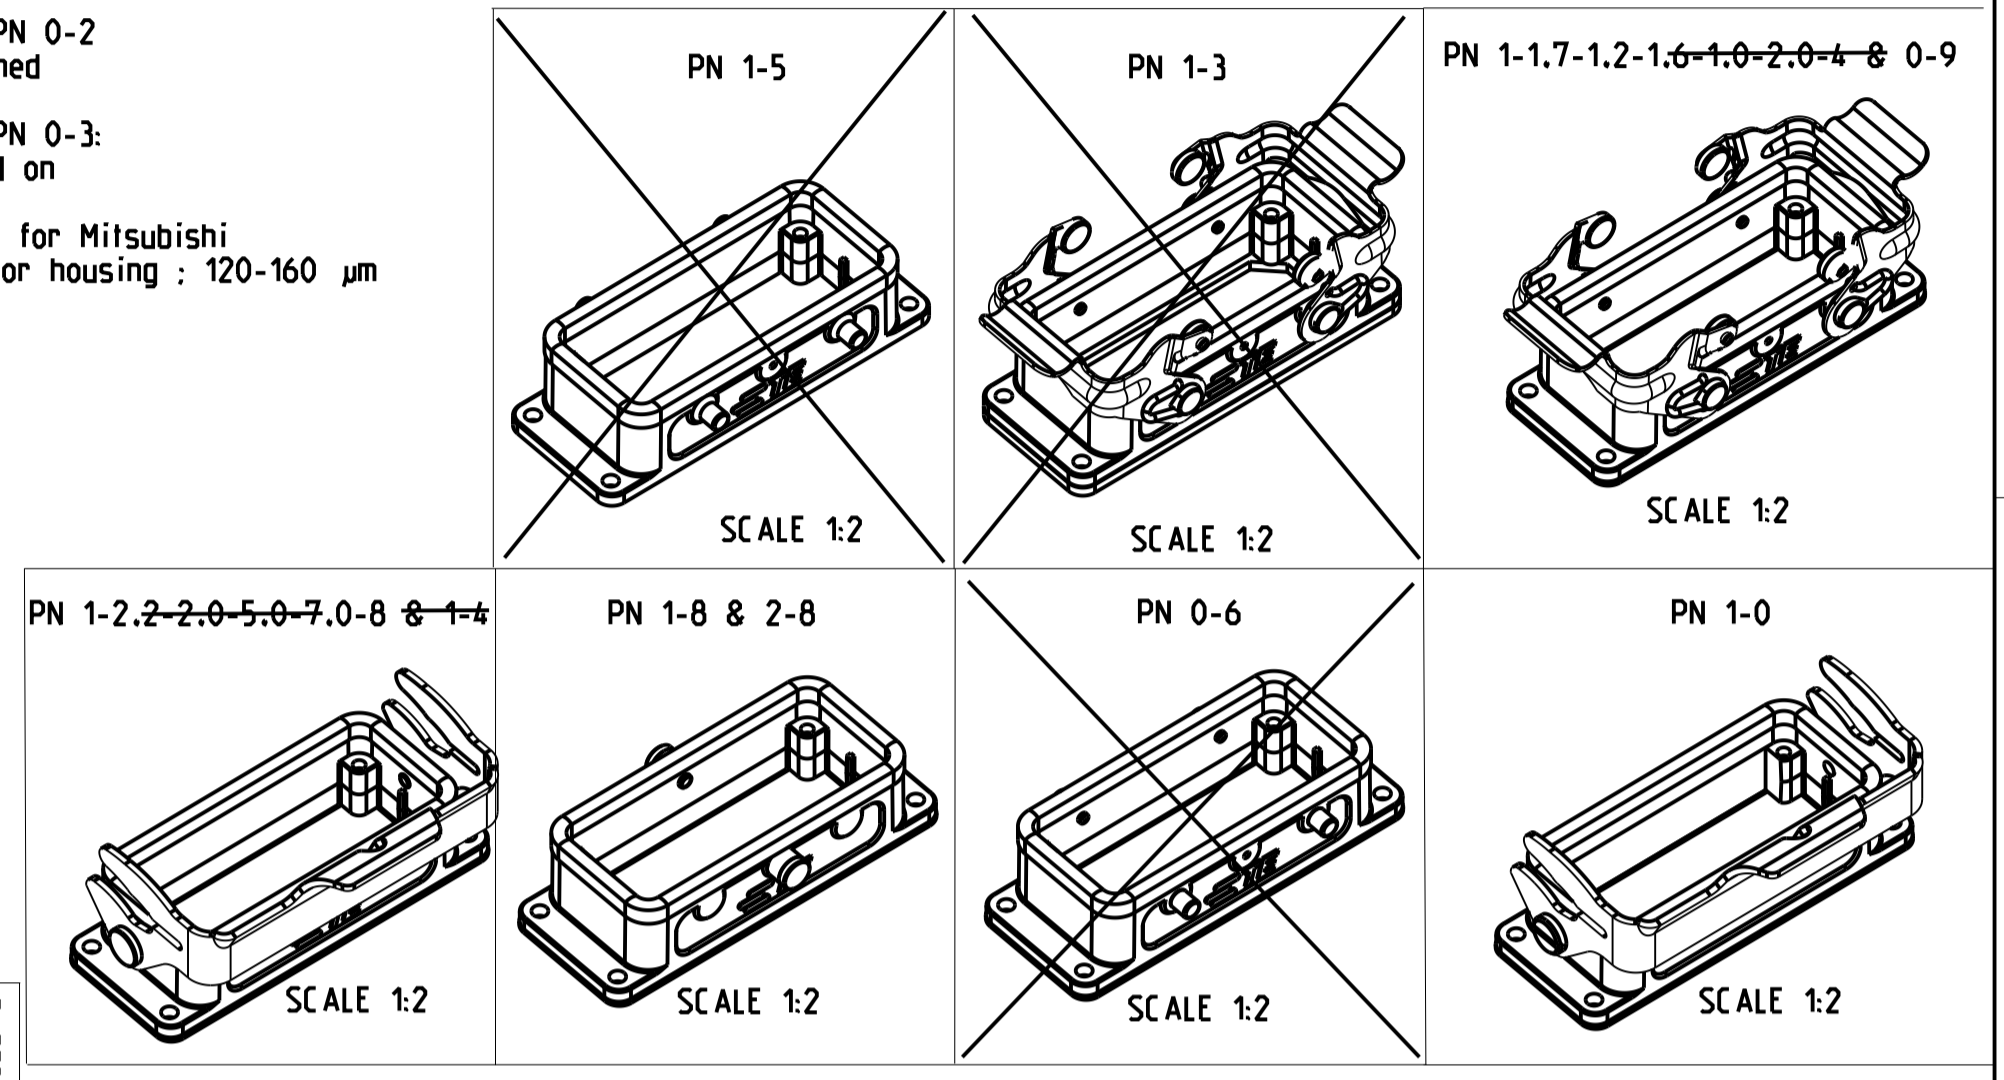

REVISIONS				
P	LTR	DESCRIPTION	DATE	DRW APVD
C	4	ECR-17-014033	13MAR2018	SG MKO
D		ECR-20-009934	13JUL2020	QY JB

ITEM NO	DESCRIPTION	MATERIAL	SURFACE	COLOR	ITEM NO	NOTES
13	Surface mounted housing bottom entry HB	Aluminium		Grey RAL7001	22	With bolt
14	Surface mounted housing bottom entry HB	Aluminium	Zinc plated	Blue	21	
15	Surface mounted housing bottom entry HB	Aluminium		Grey 120-160 µm	20	
16	Flange seal	Viton		Black	19	
17	Profile seal	Viton		Grey	18	
18	Surface mounted housing bottom entry HB	Aluminium		Grey RAL7001	17	Neutral
19	Surface mounted housing bottom entry HB	Aluminium		Grey RAL7001	16	Without lo
20	Clip bolt-HB	Steel	Zinc plated	Blue	15	
21	Surface mounted housing bottom entry HB	Aluminium		Grey RAL7001	14	
22	Surface mounted housing bottom entry HB	Aluminium		Grey RAL7001	13	
1	Flange seal	Neoprene		Black	12	
2	Profile seal	Neoprene		Black	11	
3	ZB-Clip bolt	Stainless steel			10	
4	ZB-Clip bolt	Steel	Zinc plated	Blue	9	
5	LB-Side clip	Stainless steel			8	
6	LB-Side clip	Steel	Zinc plated	Blue	7	
7	VS-Locking clip	Stainless steel			6	
8	VS-Locking clip	Steel	Zinc plated	Blue	5	
9	Surface mounted housing bottom entry HB	Aluminium		With out varnish	4	
10	Surface mounted housing bottom entry HB-K	Aluminium	Aluminium oxide	Black RAL9005	3	
11	Surface mounted housing bottom entry HB-K	Aluminium		Black RAL9005	2	
12	Surface mounted housing bottom entry HB	Aluminium		Grey RAL7001	1	