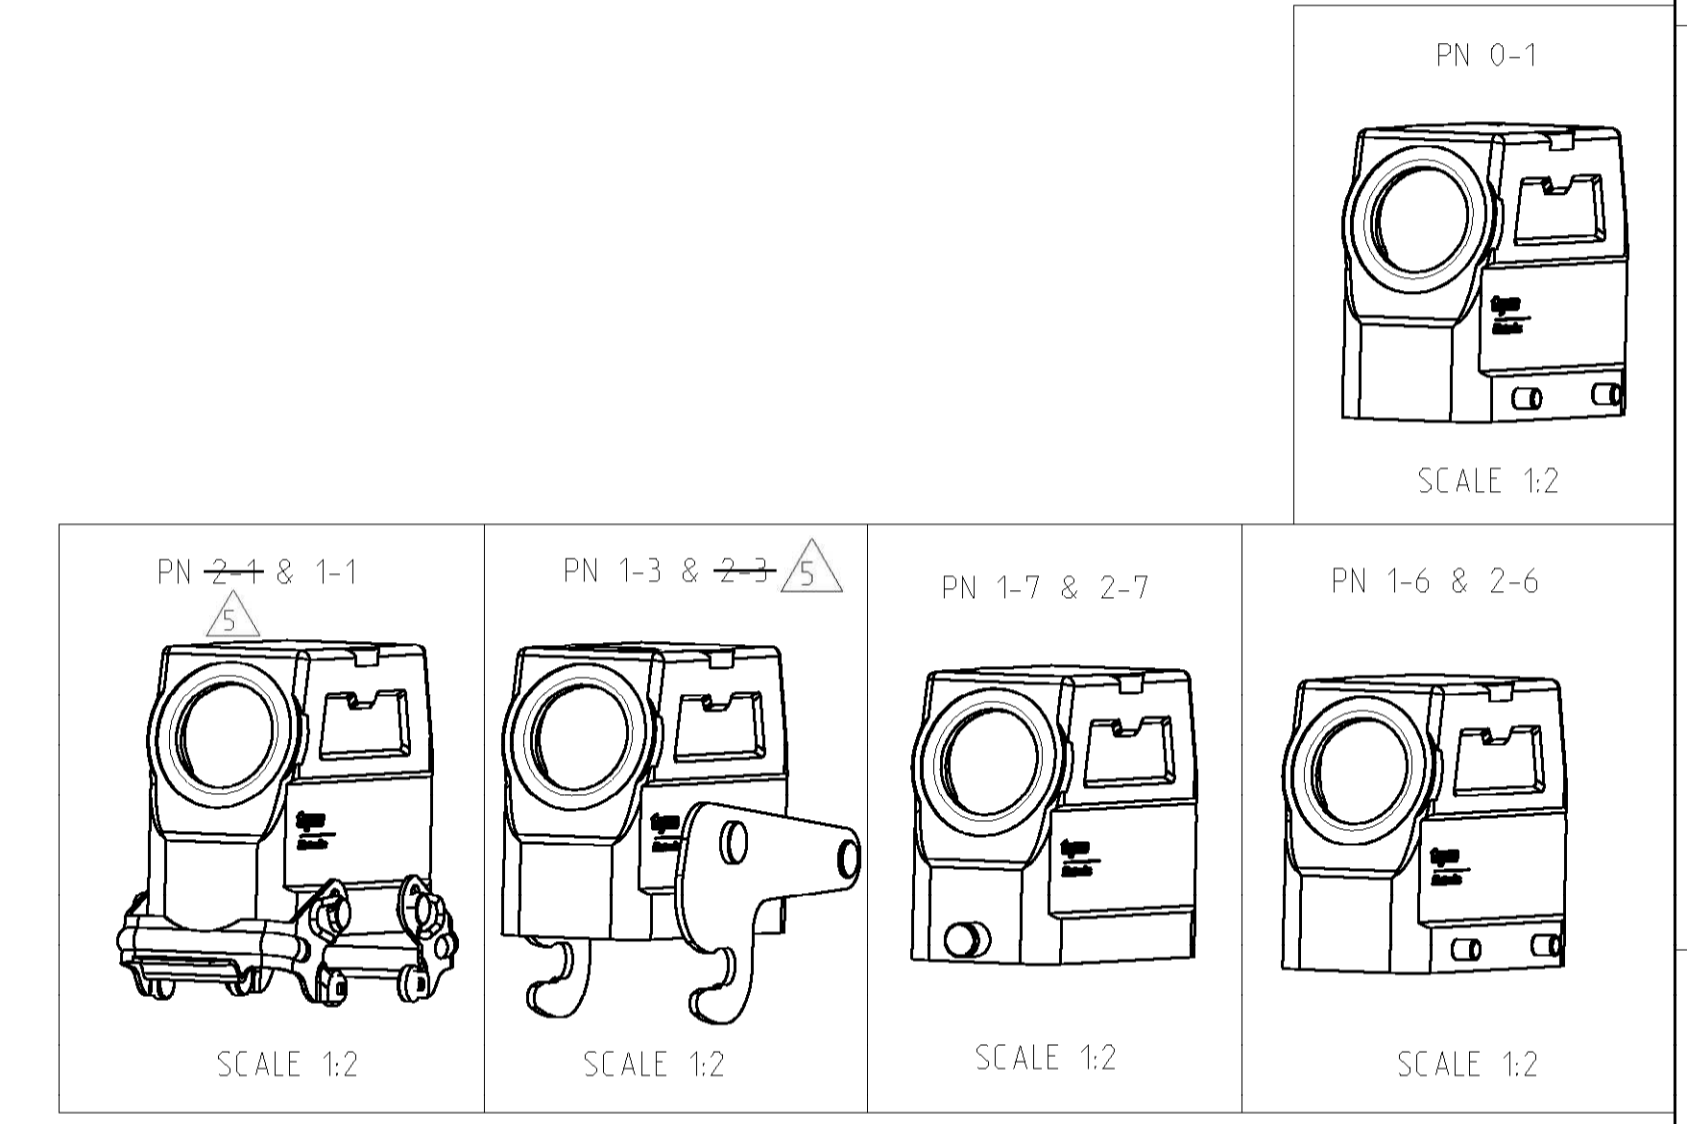

REVISONS		DATE	DWN	APVD
P.	LTR.	DESCRIPTION		
A5		Released as per ECR-07-012890	09-07-2007	SK TS
A6		ECR-17-014033	13MAR18	SG MKO

- NOTES
- Material: Housing: aluminium diecasting alloy
 - Surface: powder varnish-grey
Varnish black
 - Varnish on the inside not necessarily
 - PACKAGING
Quantity: 5 PIECES
- ⚠ OBSOLETE

QTY	DESCRIPTION	MATERIAL	SURFACE	COLOR	ITEM NO	NOTES
1	HD/hood	Aluminium	-	Grey	11	For identification plate
1	ZB-Central clip	Stainless Steel	Even	-	10	-
2	ZB-Central clip	Steel	Zinc plated	Blue	9	-
2	LB-Clip bolt	Stainless Steel	Even	-	8	-
2	LB-Clip bolt	Steel	Zinc plated	Blue	7	-
2	VS-Locking clip	Stainless Steel	Even	-	6	-
2	VS-Locking clip	Steel	Zinc plated	Blue	5	-
4	VS-Clip bolt	Stainless Steel	Even	-	4	-
4	VS-Clip bolt	Steel	Zinc plated	Blue	3	-
1	HD-K Hood	Aluminium	Aluminium oxide	Black	2	-
1	HD Hood	Aluminium	-	Grey	1	-

HD-K/Z.40.STS-ZB.1.29.G

HD.40.STS.1.29.G

DIMENSIONS: mm		TOLERANCES UNLESS OTHERWISE SPECIFIED:		DWN: 11.11.1997		TE Connectivity	
		0 DIM mm: ± 1 PLC ± 2 PLC ± 3 PLC ± 4 PL ±		Ctr. of: 26.06.98 Ctr.: Kramer APVD: -		NAME: HOOD HD.40.STS.1.29.G	
MATERIAL		FINISH		PRODUCT SPEC		SIZE: CAGE CODE: DRAWING NO: RESTRICTED TO	
				APPLICATION SPEC		A 00779 C=1102567	
				WEIGHT		SCALE: 1:1 SHEET 1 OF 1 REV: A6	
				CUSTOMER DRAWING			