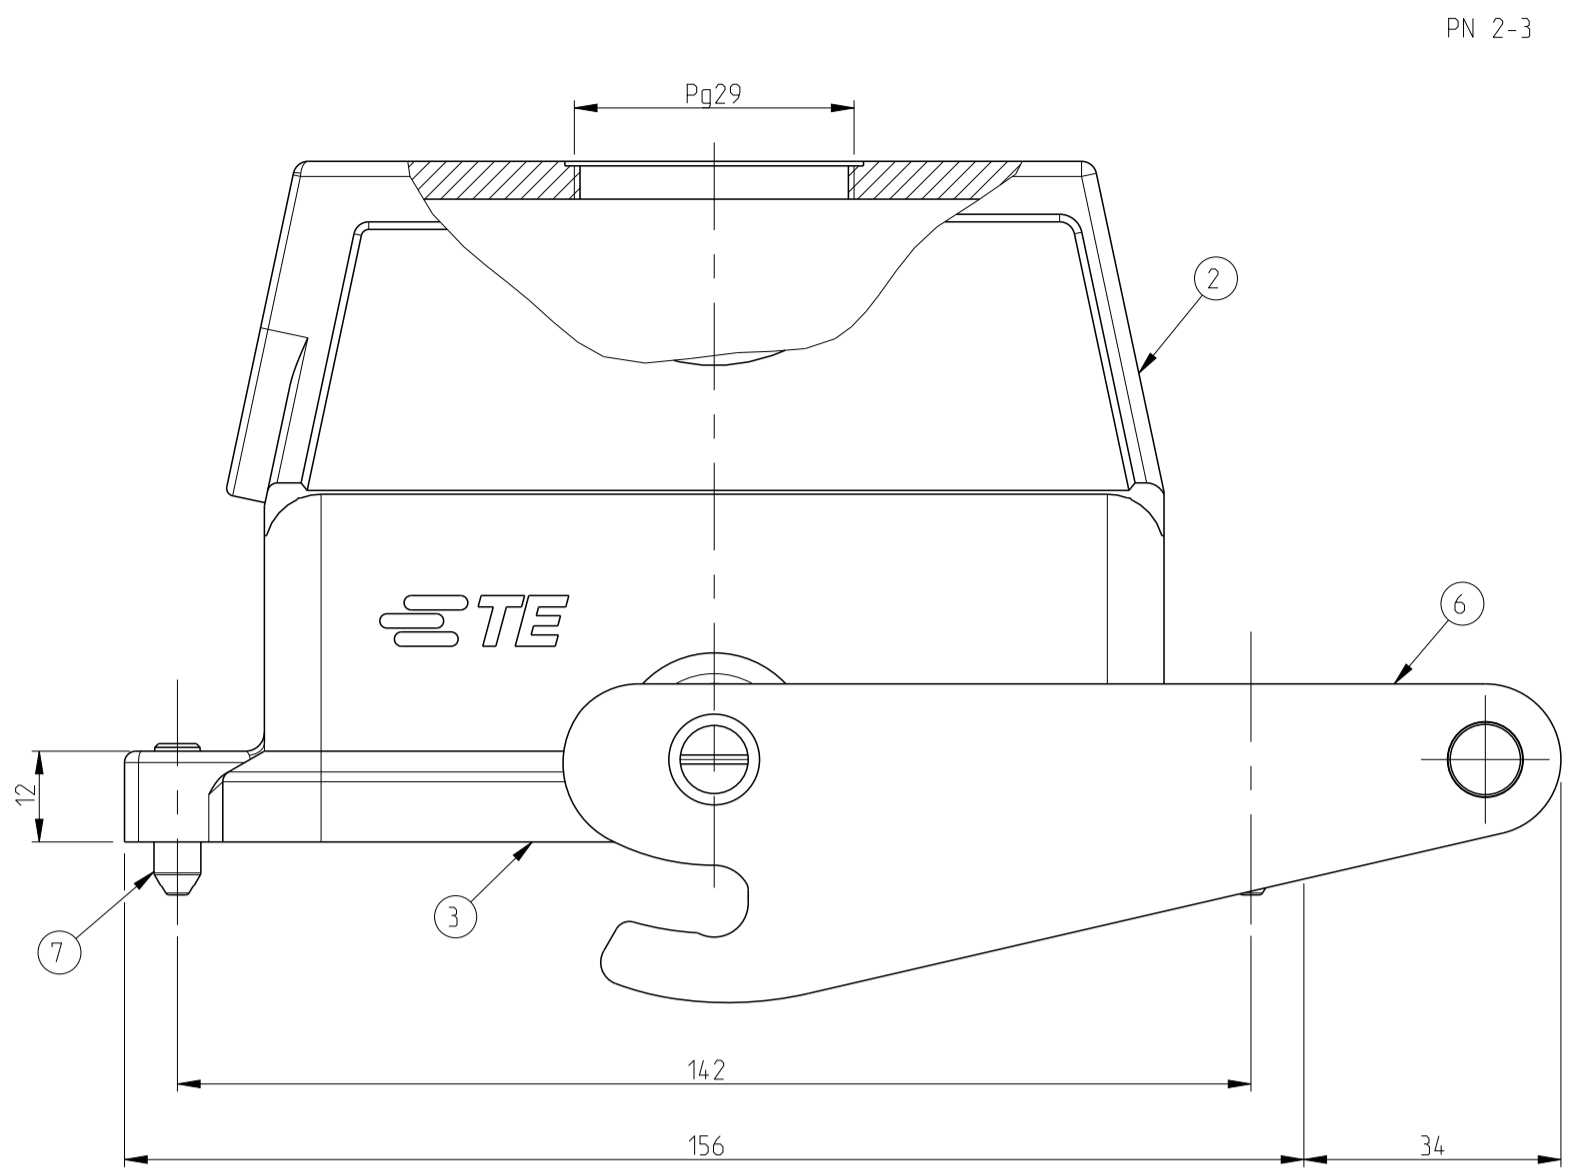

REVISIONS					
P	LTN	DESCRIPTION	DATE	DMN	APVD
B6		Released as per ECR-07-030419	17.12.07	SP	TS
B7		ECR-16-015318	20SEP2017	GR	MKO
B8		REVISED PER ECR-17-014011	18JAN2018	SRG	MKO

- NOTES
- Material: Housing: Aluminium Diecasting Alloy  
Seals: Neoprene
  - Surface: varnish-grey  
Aluminium oxide-  
Varnish black
  - Varnish on the inside not necessary
  - Packaging quantity: 5 pieces in a box

QTY	DESCRIPTION	MATERIAL	SURFACE	COLOR	ITEM NO	REMARKS
1	Hood HIP	Aluminium		No varnish	9	Without varnish
1	Hood HIP-K	Aluminium	Aluminium oxide	Black	8	Sonder logo without PG-Thread
2	Guide bolt	Stainless steel		Blank	7	
1	ZB-Central clip	Stainless steel		Blank	6	
2	Spring washer	Stainless steel		Blank	5	B6.4
2	Fixing screw	Stainless steel		Blank	4	M6x30
1	Seal	Neoprene		Black	3	
1	Hood HIP-K	Aluminium	Aluminium oxide	Black	2	
1	Hood HIP	Aluminium		Grey	1	

STE TE Connectivity

NAME: Hood HIP-K.24/64.STO.1.29.G

PRODUCT SPEC: 108-74030  
 APPLICATION SPEC: 114-74017

SCALE: 1:1 SHEET 1 OF 1