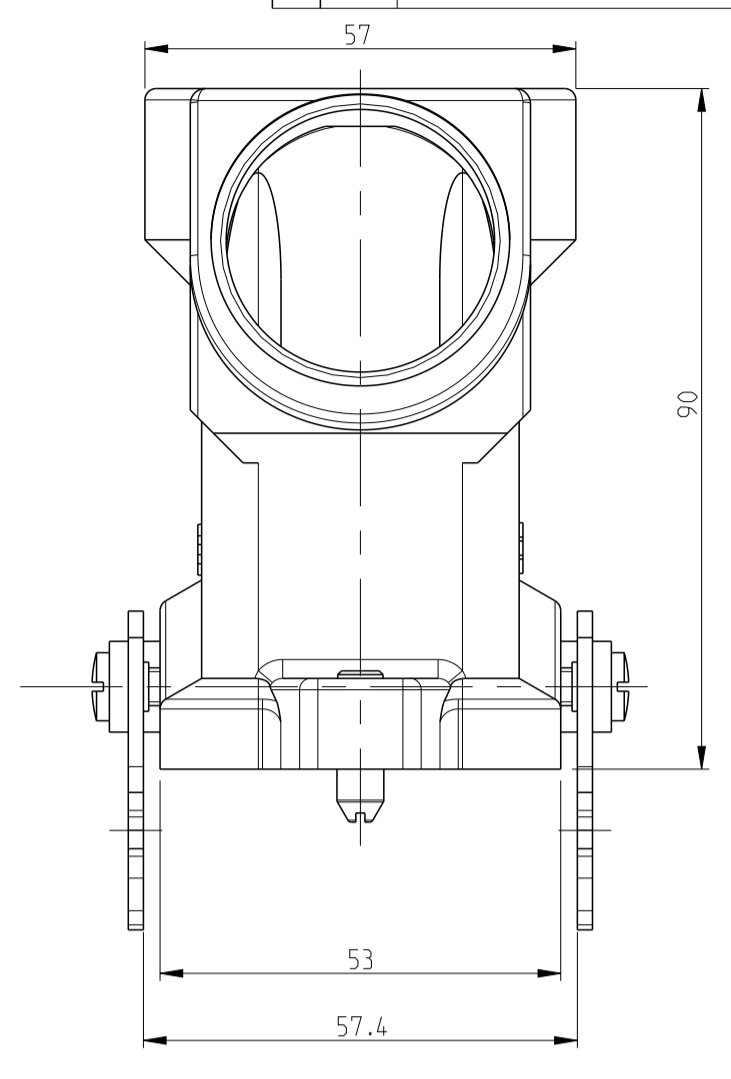

REVISIONS					
P	LTN	DESCRIPTION	DATE	DMN	APVD
B6		Released as per ECR-07-030419	17.12.07	SP	TS
B7		ECR-16-015318	20SEP2017	GR	MKO
B8		REVISED PER ECR-17-014011	18JAN2018	SRG	MKO

- NOTES
- Material: Housing: Aluminium Diecasting Alloy  
Seals: Neoprene
  - Surface: varnish-grey  
Aluminium oxide-  
Varnish black
  - Varnish on the inside not necessary
  - Packaging quantity: 5 pieces in a box

QTY	DESCRIPTION	MATERIAL	SURFACE	COLOR	ITEM NO	REMARKS
1	Hood HIP	Aluminium		No varnish	9	Without varnish
1	Hood HIP-K	Aluminium	Aluminium oxide	Black	8	Sonder logo without PG-Thread
2	Guide bolt	Stainless steel		Blank	7	
1	ZB-Central clip	Stainless steel		Blank	6	
2	Spring washer	Stainless steel		Blank	5	B6.4
2	Fixing screw	Stainless steel		Blank	4	M6x30
1	Seal	Neoprene		Black	3	
1	Hood HIP-K	Aluminium	Aluminium oxide	Black	2	
1	Hood HIP	Aluminium		Grey	1	

STE TE Connectivity

NAME: Hood HIP-K.24/64.STO.1.29.G

PRODUCT SPEC: 108-74030  
 APPLICATION SPEC: 114-74017

SCALE: 1:1 SHEET 1 OF 1