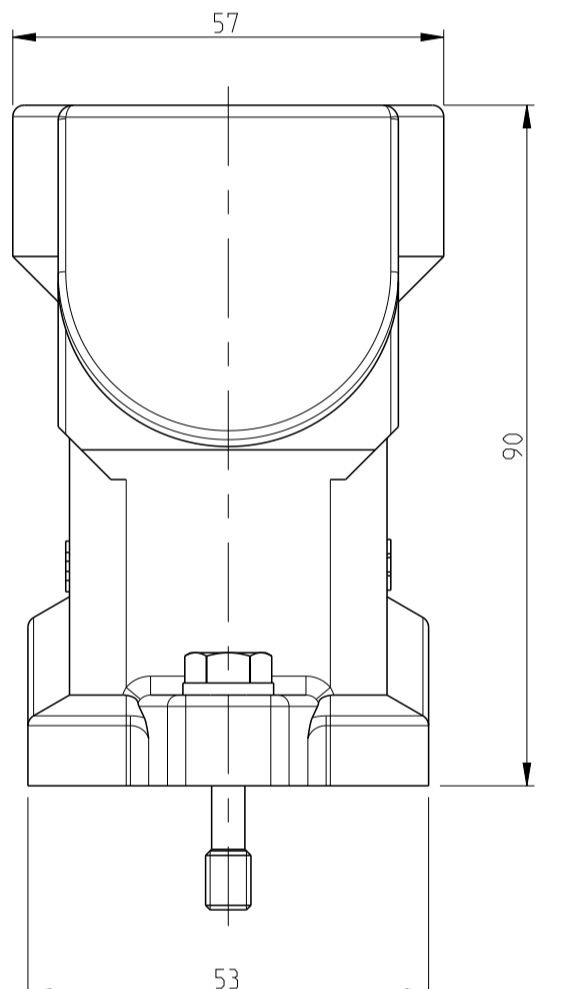

REVISIONS					
P	LTN	DESCRIPTION	DATE	DMN	APVD
B6		Released as per ECR-07-030419	17.12.07	SP	TS
B7		ECR-16-015318	20SEP2017	GR	MKO
B8		REVISED PER ECR-17-014011	18JAN2018	SRG	MKO

- NOTES
- Material: Housing: Aluminium Diecasting Alloy  
Seals: Neoprene
  - Surface: varnish-grey  
Aluminium oxide-  
Varnish black
  - Varnish on the inside not necessary
  - Packaging quantity: 5 pieces in a box

QTY	DESCRIPTION	MATERIAL	SURFACE	COLOR	ITEM NO	REMARKS
1	Hood HIP	Aluminium		No varnish	9	Without varnish
1	Hood HIP-K	Aluminium	Aluminium oxide	Black	8	Sonder logo without PG-Thread
2	Guide bolt	Stainless steel		Blank	7	
1	ZB-Central clip	Stainless steel		Blank	6	
2	Spring washer	Stainless steel		Blank	5	B6.4
2	Fixing screw	Stainless steel		Blank	4	M6x30
1	Seal	Neoprene		Black	3	
1	Hood HIP-K	Aluminium	Aluminium oxide	Black	2	
1	Hood HIP	Aluminium		Grey	1	

STE TE Connectivity

NAME: Hood HIP-K.24/64.STO.1.29.G

PRODUCT SPEC: 108-74030  
 APPLICATION SPEC: 114-74017

SCALE: 1:1 SHEET 1 OF 1