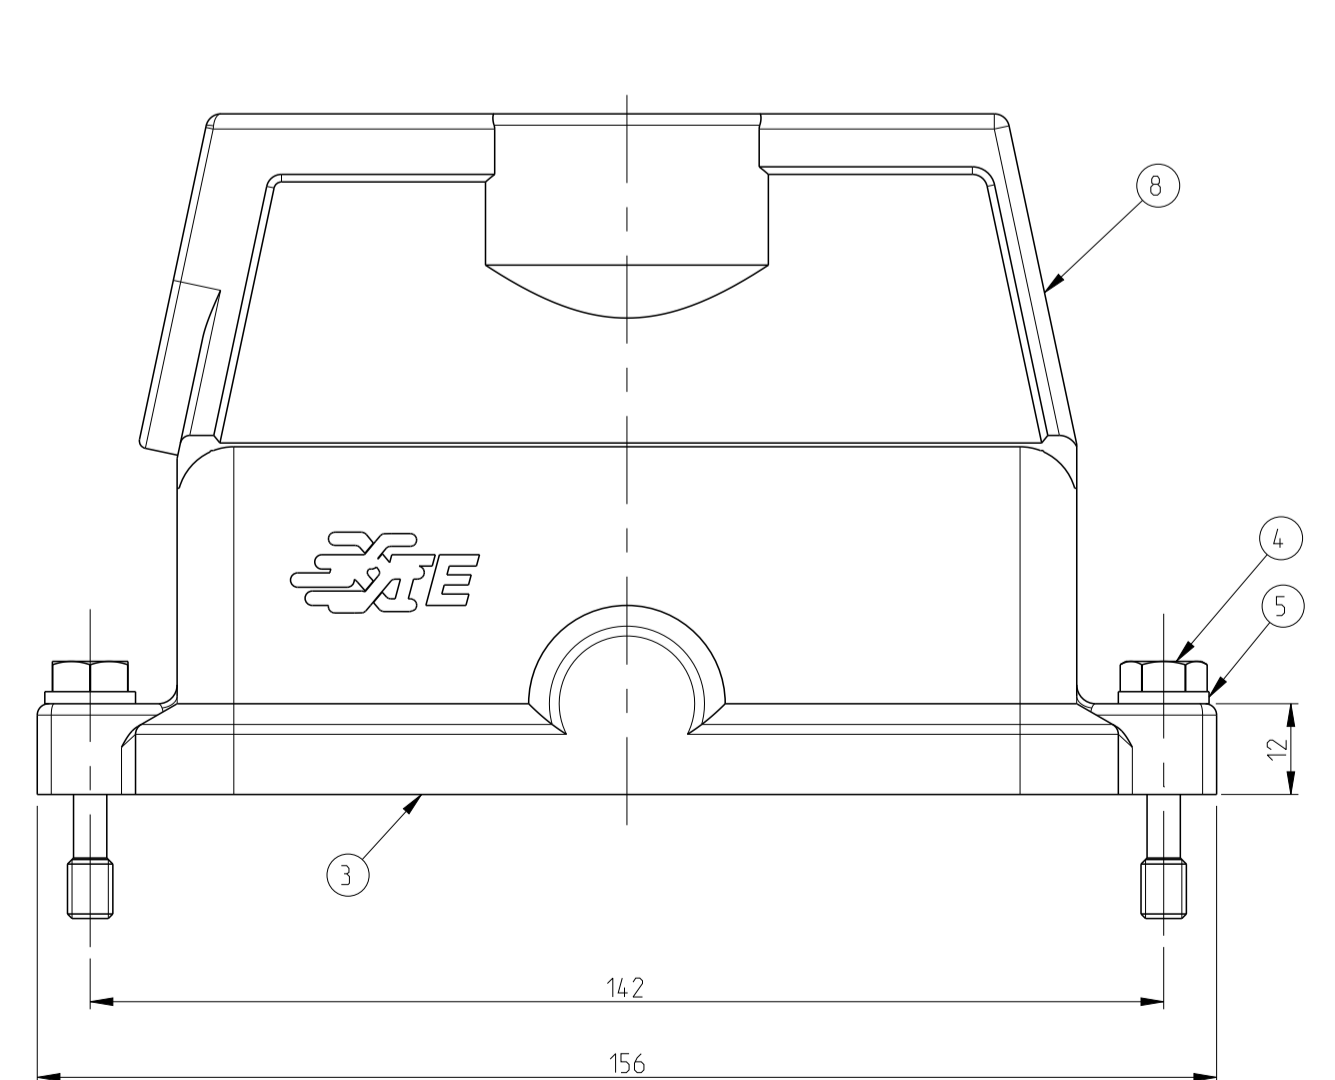

REVISIONS					
P	LTN	DESCRIPTION	DATE	DMN	APVD
B6		Released as per ECR-07-030419	17.12.07	SP	TS
B7		ECR-16-015318	20SEP2017	GR	MKO
B8		REVISED PER ECR-17-014011	18JAN2018	SRG	MKO

- NOTES
- Material: Housing: Aluminium Diecasting Alloy  
Seals: Neoprene
  - Surface: varnish-grey  
Aluminium oxide-  
Varnish black
  - Varnish on the inside not necessary
  - Packaging quantity: 5 pieces in a box