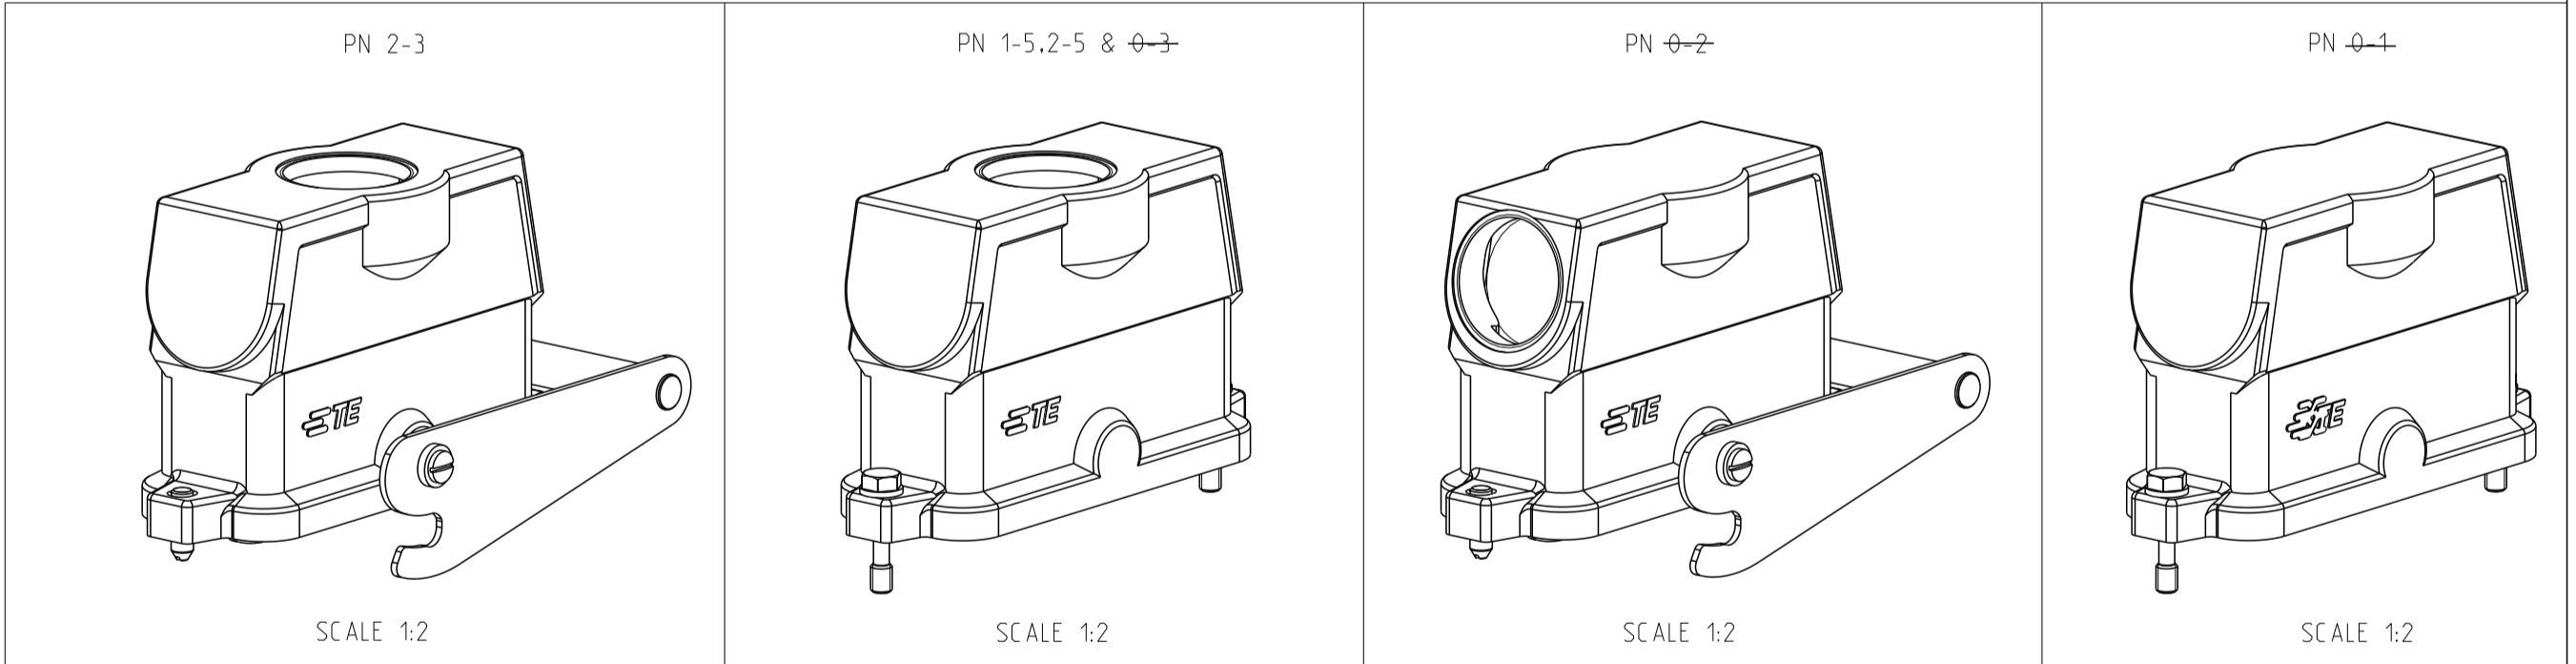

REVISIONS					
P	LTN	DESCRIPTION	DATE	DMN	APVD
B6		Released as per ECR-07-030419	17.12.07	SP	TS
B7		ECR-16-015318	20SEP2017	GR	MKO
B8		REVISED PER ECR-17-014011	18JAN2018	SRG	MKO

- NOTES
- Material: Housing: Aluminium Diecasting Alloy  
Seals: Neoprene
  - Surface: varnish-grey  
Aluminium oxide-  
Varnish black
  - Varnish on the inside not necessary
  - Packaging quantity: 5 pieces in a box

QTY	DESCRIPTION	MATERIAL	SURFACE	COLOR	ITEM NO	REMARKS
1	Hood HIP	Aluminium		No varnish	9	Without varnish
1	Hood HIP-K	Aluminium	Aluminium oxide	Black	8	Sonder logo without PG-Thread
2	Guide bolt	Stainless steel		Blank	7	
1	ZB-Central clip	Stainless steel		Blank	6	
2	Spring washer	Stainless steel		Blank	5	B6.4
2	Fixing screw	Stainless steel		Blank	4	M6x30
1	Seal	Neoprene		Black	3	
1	Hood HIP-K	Aluminium	Aluminium oxide	Black	2	
1	Hood HIP	Aluminium		Grey	1	

STE TE Connectivity

NAME: Hood HIP-K.24/64.STO.1.29.G

PRODUCT SPEC: 108-74030  
 APPLICATION SPEC: 114-74017

SCALE: 1:1 SHEET 1 OF 1