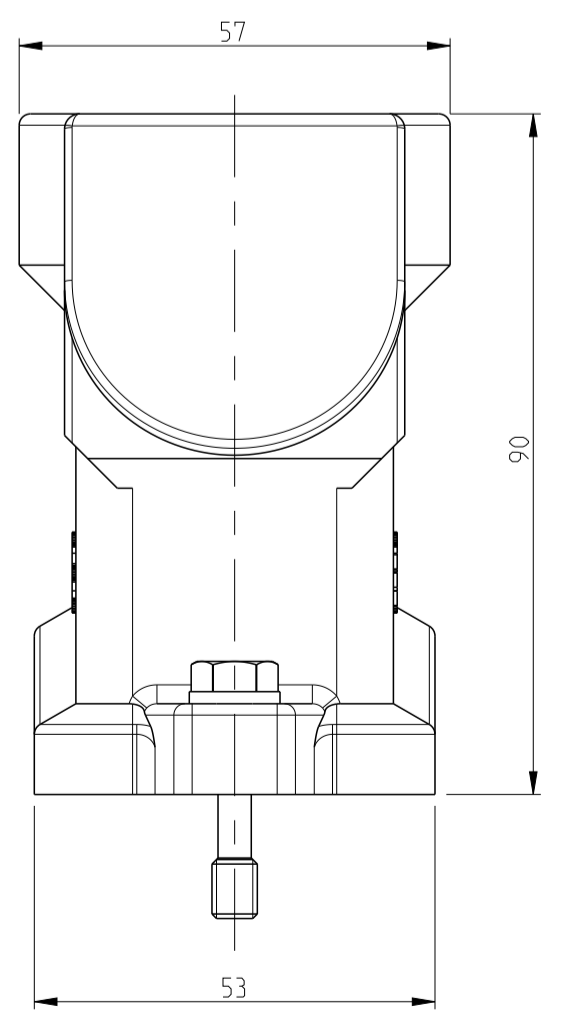

REVISIONS					
P	LTN	DESCRIPTION	DATE	DMN	APVD
B6		Released as per ECR-07-030419	17.12.07	SP	TS
B7		ECR-16-015318	20SEP2017	GR	MKO
B8		REVISED PER ECR-17-014011	18JAN2018	SRG	MKO

- NOTES
- Material: Housing: Aluminium Diecasting Alloy  
Seals: Neoprene
  - Surface: varnish-grey  
Aluminium oxide-  
Varnish black
  - Varnish on the inside not necessary
  - Packaging quantity: 5 pieces in a box

QTY	DESCRIPTION	MATERIAL	SURFACE	COLOR	ITEM NO	REMARKS
1	Hood HIP	Aluminium		No varnish	9	Without varnish
1	Hood HIP-K	Aluminium	Aluminium oxide	Black	8	Sonder logo without PG-Thread
2	Guide bolt	Stainless steel		Blank	7	
1	ZB-Central clip	Stainless steel		Blank	6	
2	Spring washer	Stainless steel		Blank	5	B6.4
2	Fixing screw	Stainless steel		Blank	4	M6x30
1	Seal	Neoprene		Black	3	
1	Hood HIP-K	Aluminium	Aluminium oxide	Black	2	
1	Hood HIP	Aluminium		Grey	1	

ORDERING TEXT  
 HIP-K/2.24/64.STO-ZB.1.29-G  
 HIP-24/64.STO.1.29-G  
 HIP-K.24/64.STO.1.29-G  
 HIP-K/2.24/64.STS-ZB.1.29-G  
 HIP-24/64.STO.1.29-G

THIS DRAWING IS A CONTROLLED DOCUMENT. DMN: 24.06.1998  
 CHK: 24.06.1998

STE TE Connectivity

NAME: Hood HIP-K.24/64.STO.1.29.G

PRODUCT SPEC: 108-74030  
 APPLICATION SPEC: 114-74017

SCALE: 1:1 SHEET 1 OF 1