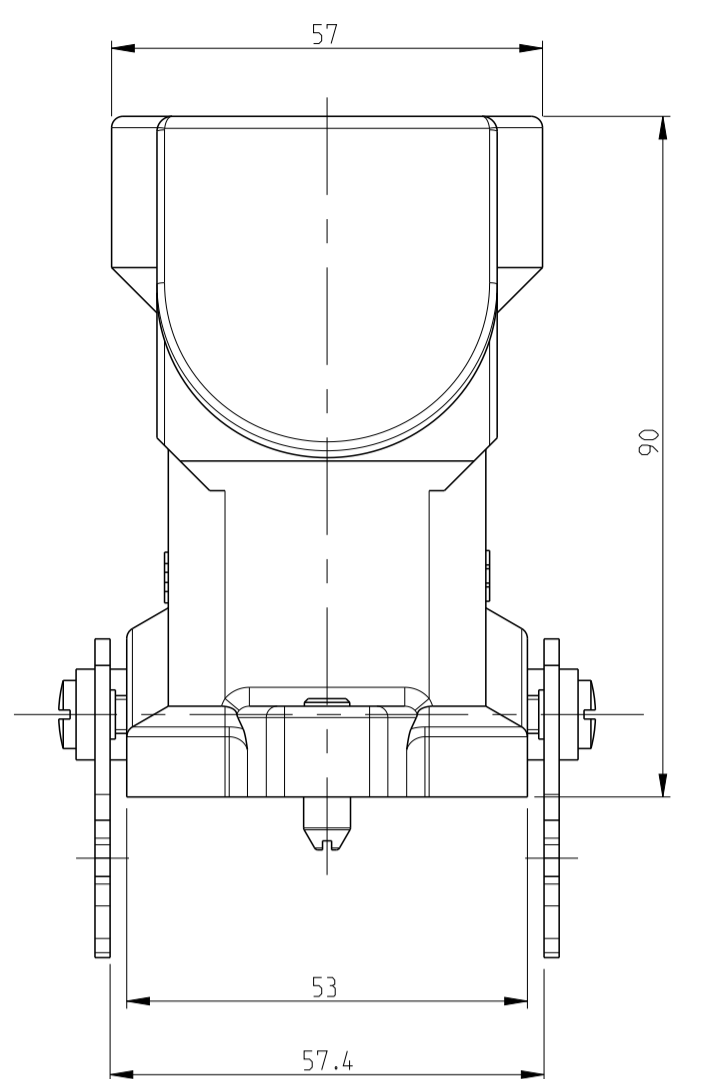

REVISIONS					
P	LTN	DESCRIPTION	DATE	DMN	APVD
B6		Released as per ECR-07-030419	17.12.07	SP	TS
B7		ECR-16-015318	20SEP2017	GR	MKO
B8		REVISED PER ECR-17-014011	18JAN2018	SRG	MKO

- NOTES
- Material: Housing: Aluminium Diecasting Alloy  
Seals: Neoprene
  - Surface: varnish-grey  
Aluminium oxide-  
Varnish black
  - Varnish on the inside not necessary
  - Packaging quantity: 5 pieces in a box

QTY	DESCRIPTION	MATERIAL	SURFACE	COLOR	ITEM NO	REMARKS
1	Hood HIP	Aluminium		No varnish	9	Without varnish
1	Hood HIP-K	Aluminium	Aluminium oxide	Black	8	Sonder logo without PG-Thread
2	Guide bolt	Stainless steel		Blank	7	
1	ZB-Central clip	Stainless steel		Blank	6	
2	Spring washer	Stainless steel		Blank	5	B6.4
2	Fixing screw	Stainless steel		Blank	4	M6x30
1	Seal	Neoprene		Black	3	
1	Hood HIP-K	Aluminium	Aluminium oxide	Black	2	
1	Hood HIP	Aluminium		Grey	1	

STE TE Connectivity

NAME: Hood HIP-K.24/64.STO.1.29.G

PRODUCT SPEC: 108-74030  
 APPLICATION SPEC: 114-74017

SCALE: 1:1 SHEET 1 OF 1