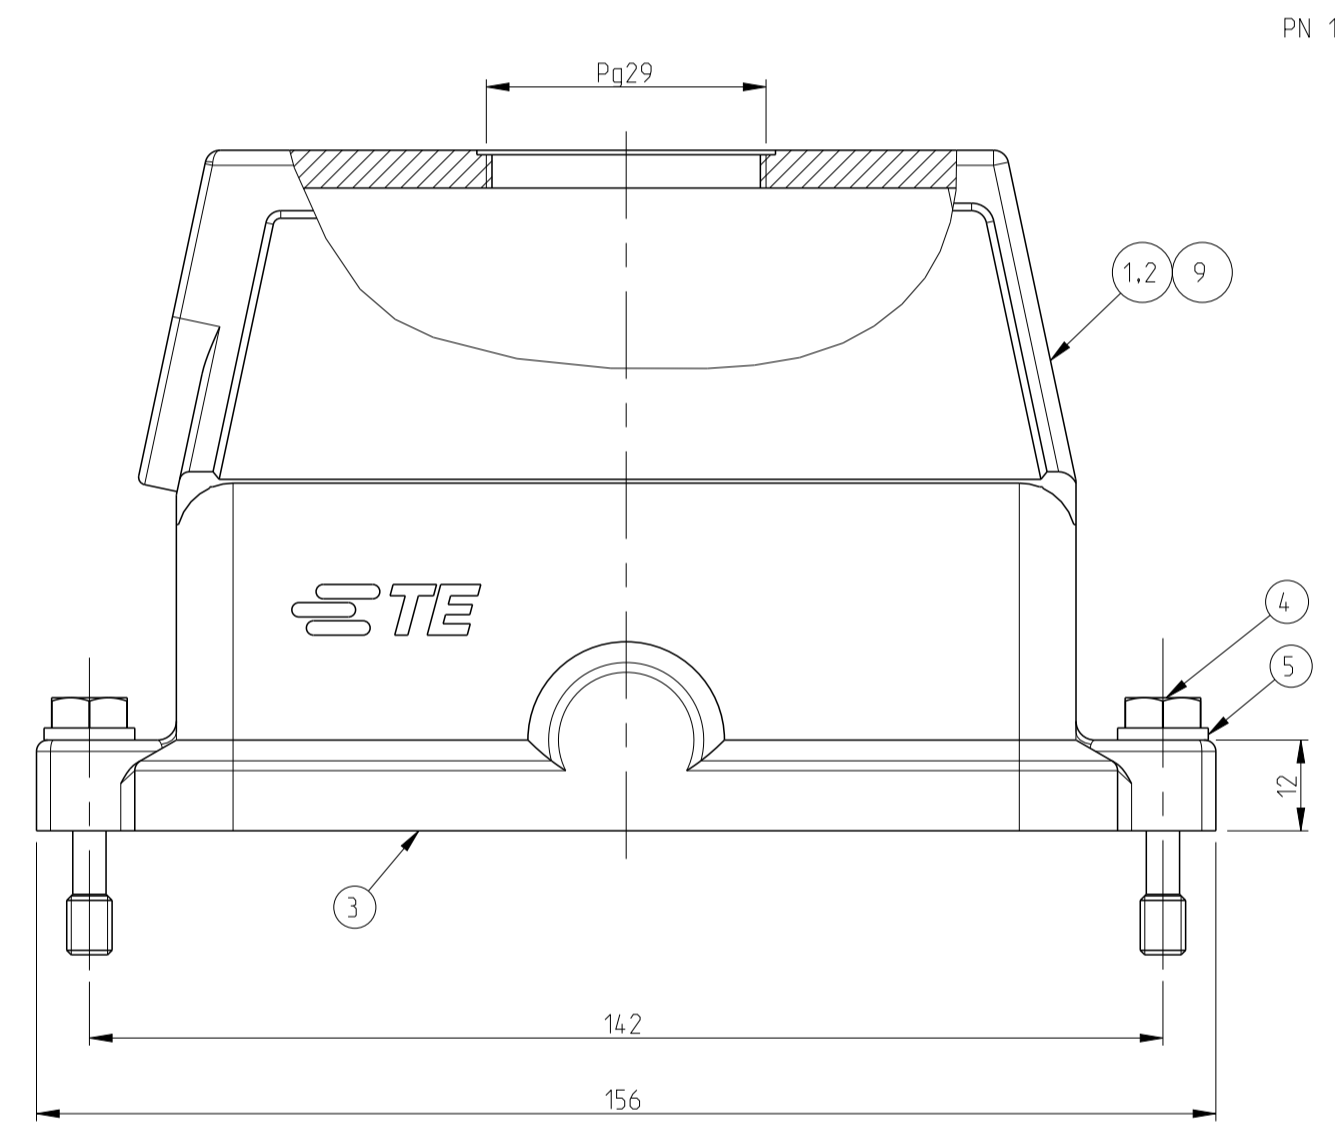

REVISIONS					
P	LTN	DESCRIPTION	DATE	DMN	APVD
B6		Released as per ECR-07-030419	17.12.07	SP	TS
B7		ECR-16-015318	20SEP2017	GR	MKO
B8		REVISED PER ECR-17-014011	18JAN2018	SRG	MKO

- NOTES
- Material: Housing: Aluminium Diecasting Alloy  
Seals: Neoprene
  - Surface: varnish-grey  
Aluminium oxide-  
Varnish black
  - Varnish on the inside not necessary
  - Packaging quantity: 5 pieces in a box

STE TE Connectivity

NAME: Hood HIP-K.24/64.STO.1.29.G

PRODUCT SPEC: 108-74030  
 APPLICATION SPEC: 114-74017

SCALE: 1:1 SHEET 1 OF 1