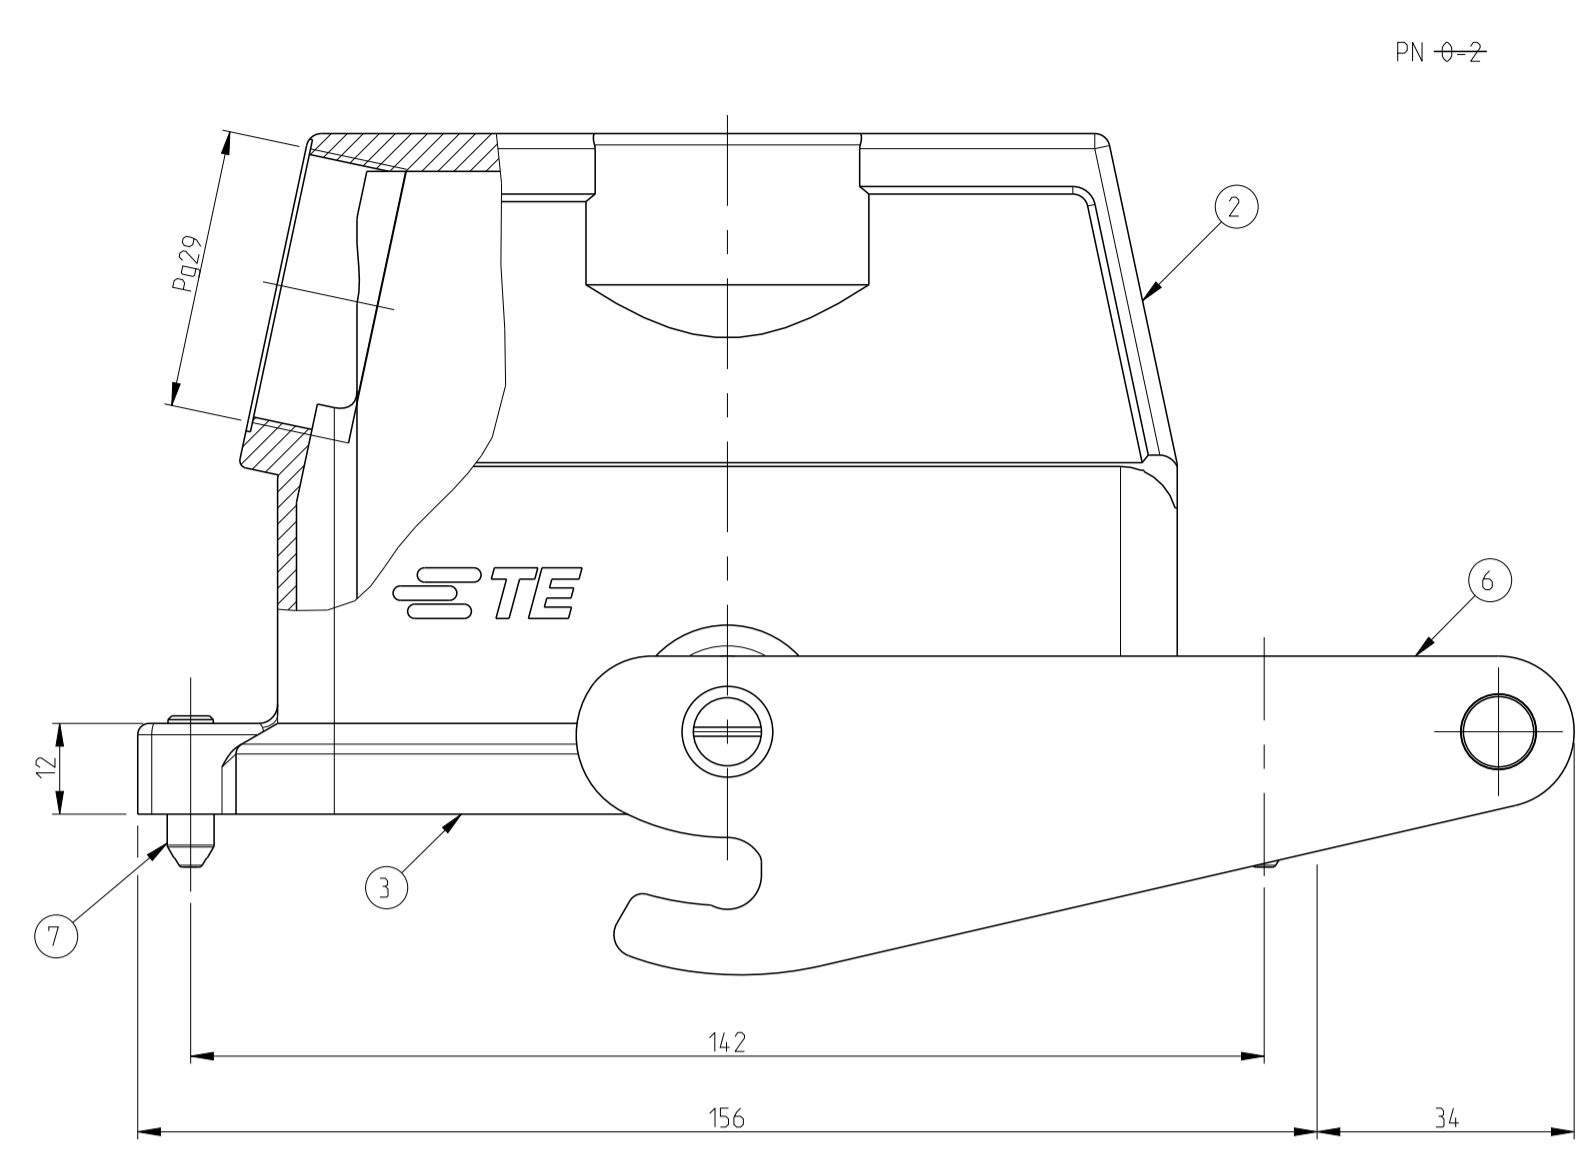

REVISIONS					
P	LTN	DESCRIPTION	DATE	DMN	APVD
B6		Released as per ECR-07-030419	17.12.07	SP	TS
B7		ECR-16-015318	20SEP2017	GR	MKO
B8		REVISED PER ECR-17-014011	18JAN2018	SRG	MKO

- NOTES
- Material: Housing: Aluminium Diecasting Alloy  
Seals: Neoprene
  - Surface: varnish-grey  
Aluminium oxide-  
Varnish black
  - Varnish on the inside not necessary
  - Packaging quantity: 5 pieces in a box

QTY	DESCRIPTION	MATERIAL	SURFACE	COLOR	ITEM NO	REMARKS
1	Hood HIP	Aluminium		No varnish	9	Without varnish
1	Hood HIP-K	Aluminium	Aluminium oxide	Black	8	Sonder logo without PG-Thread
2	Guide bolt	Stainless steel		Blank	7	
1	ZB-Central clip	Stainless steel		Blank	6	
2	Spring washer	Stainless steel		Blank	5	B6.4
2	Fixing screw	Stainless steel		Blank	4	M6x30
1	Seal	Neoprene		Black	3	
1	Hood HIP-K	Aluminium	Aluminium oxide	Black	2	
1	Hood HIP	Aluminium		Grey	1	

STE TE Connectivity

NAME: Hood HIP-K.24/64.STO.1.29.G

PRODUCT SPEC: 108-74030  
 APPLICATION SPEC: 114-74017

SCALE: 1:1 SHEET 1 OF 1