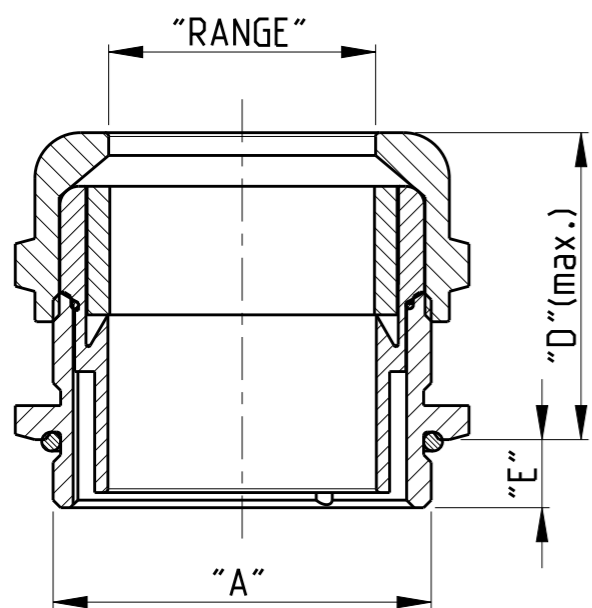

Notes

- 1 MATERIALS:
 DOME NUT & GLAND BODY : BRASS CuZn39Pb3. NICKEL-PLATED
 LAMELLAR INSERT: POLYAMIDE PA6 V-2
 SEALING RING: POLYCHLOROPRENE-NITRILE RUBBER CR/NBR
 O-RING: NITRILE RUBBER NBR

EXPLODED VIEW

OBSELETE	5-0	HUT.M50.MS	M50x1.5	SW 55	9	40.5	Ø24-35
SUPERSEDED BY T3609400112-000 OR T3609400102-000	4-0	HUT.M40.MS	M40x1.5	SW 43	8	33.0	Ø19-27
SUPERSEDED BY T3609320112-000 OR T3609320102-000	3-2	HUT.M32.MS	M32x1.5	SW 34	8	30.0	Ø14-21
SUPERSEDED BY T3609250112-0000 OR T3609250102-000	2-5	HUT.M25.MS	M25x1.5	SW 27	7	29.5	Ø11-16
SUPERSEDED BY T3609200112-000 OR T3609200102-000 OR T3609200122-000	2-0	HUT.M20.MS	M20x1.5	SW 22	6	27.5	Ø9-13
SUPERSEDED BY T3609160122-000	1-6	HUT.M16.MS	M16x1.5	SW 17	5	25.0	Ø5-9

PART NO.	DESCRIPTION	"A"	"B"	"E"	"D"	"RANGE"
DIMENSIONS						

THIS DRAWING IS A CONTROLLED DOCUMENT.		DWN H.BRAUN 20DEC2006	TE TE Connectivity		
DIMENSIONS: mm		CHK -			
TOLERANCES UNLESS OTHERWISE SPECIFIED: 0 PLC ± 1 PLC ± 2 PLC ± 3 PLC ± 4 PLC ± ANGLES ±°		APVD T.SCHNURPFEL 20DEC2006	NAME ASS'Y CABLE GLAND SERIES HUT-MS, METRIC		
MATERIAL -		FINISH -	PRODUCT SPEC -	APPLICATION SPEC -	RESTRICTED TO -
WEIGHT -		SIZE A3		CAGE CODE 00779	DRAWING NO C-1102770
CUSTOMER DRAWING			SCALE 5:1	SHEET 1 OF 1	REV A6