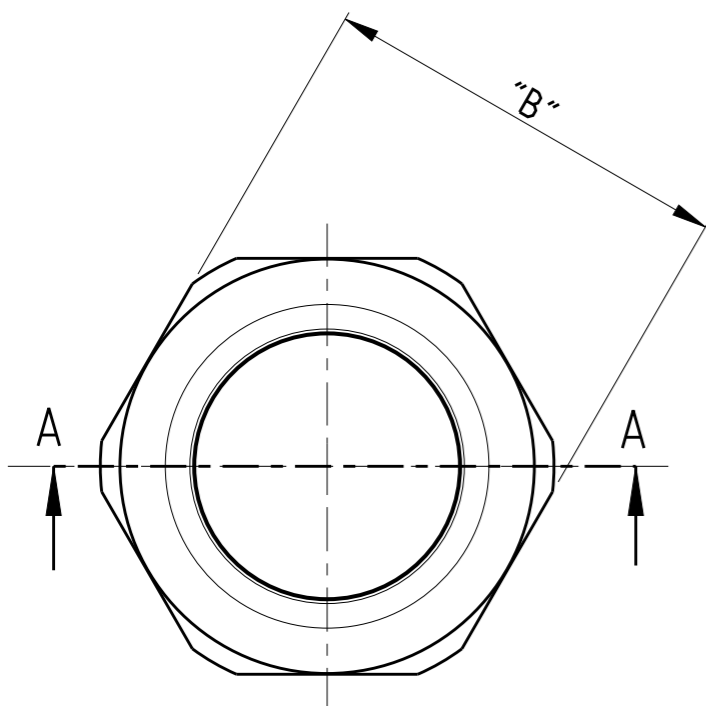

Notes

- 1 MATERIALS:
 DOME NUT & GLAND BODY : BRASS CuZn39Pb3. NICKEL-PLATED
 LAMELLAR INSERT: POLYAMIDE PA6 V-2
 SEALING RING: POLYCHLOROPRENE-NITRILE RUBBER CR/NBR
 O-RING: NITRILE RUBBER NBR

EXPLODED VIEW

OBSELETE	5-0	HUT.M50.MS	M50x1.5	SW 55	9	40.5	Ø24-35
SUPERSEDED BY T3609400112-000 OR T3609400102-000	4-0	HUT.M40.MS	M40x1.5	SW 43	8	33.0	Ø19-27
SUPERSEDED BY T3609320112-000 OR T3609320102-000	3-2	HUT.M32.MS	M32x1.5	SW 34	8	30.0	Ø14-21
SUPERSEDED BY T3609250112-0000 OR T3609250102-000	2-5	HUT.M25.MS	M25x1.5	SW 27	7	29.5	Ø11-16
SUPERSEDED BY T3609200112-000 OR T3609200102-000 OR T3609200122-000	2-0	HUT.M20.MS	M20x1.5	SW 22	6	27.5	Ø9-13
SUPERSEDED BY T3609160122-000	1-6	HUT.M16.MS	M16x1.5	SW 17	5	25.0	Ø5-9

PART NO.	DESCRIPTION	"A"	"B"	"E"	"D"	"RANGE"
DIMENSIONS						

THIS DRAWING IS A CONTROLLED DOCUMENT.		DWN H.BRAUN 20DEC2006	TE TE Connectivity		
DIMENSIONS: mm		CHK -			
TOLERANCES UNLESS OTHERWISE SPECIFIED: 0 PLC ± 1 PLC ± 2 PLC ± 3 PLC ± 4 PLC ± ANGLES ±°		APVD T.SCHNURPFEL 20DEC2006	NAME ASS'Y CABLE GLAND SERIES HUT-MS, METRIC		
MATERIAL -		FINISH -	PRODUCT SPEC -	APPLICATION SPEC -	RESTRICTED TO -
WEIGHT -		SIZE A3		CAGE CODE 00779	DRAWING NO C-1102770
CUSTOMER DRAWING			SCALE 5:1	SHEET 1 OF 1	REV A6