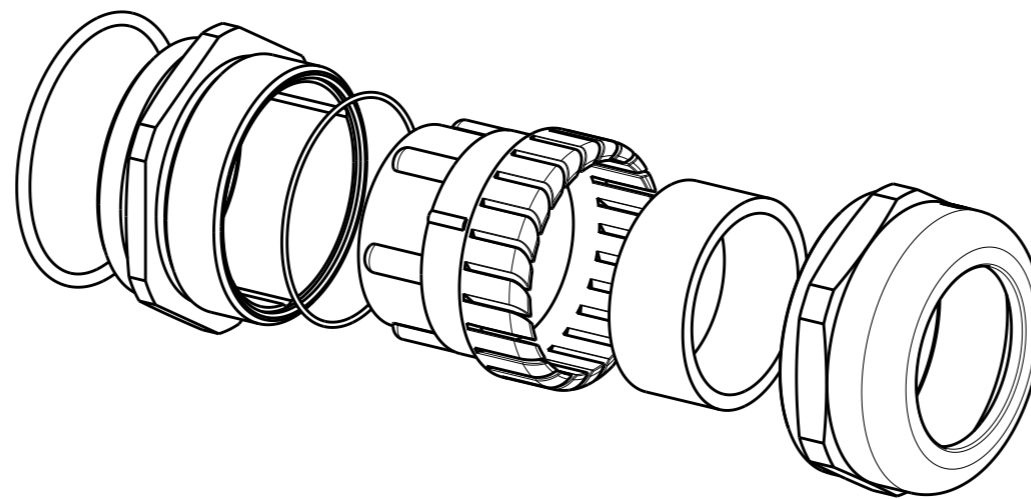

Notes

- 1 MATERIALS:
 DOME NUT & GLAND BODY : BRASS CuZn39Pb3. NICKEL-PLATED
 LAMELLAR INSERT: POLYAMIDE PA6 V-2
 SEALING RING: POLYCHLOROPRENE-NITRILE RUBBER CR/NBR
 O-RING: NITRILE RUBBER NBR

EXPLODED VIEW