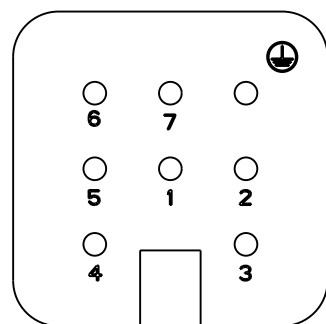

LOC	DIST	REVISIONS					
		P	LTR	DESCRIPTION	DATE	DWN	APVD
A1	-		A4	ECR-11-001857	26JAN2011	SR	TV

NOTES:
 1 MATERIAL: INSERT, PC
 UL-FILE Nr.: E101788(R)
 SEALING: NEOPRENE

CONTACT ARRANGEMENT VIEW FROM TERMINATION SIDE

1	INSTRUCTION LEAFLET			6	
1	PROFILE SEAL	NEOPRENE	BLACK	5	
1	SCREW THREAD INSERT	BRASS		4	M3x5.5
1	SERRATED LOCK WASHER	STAINL. STEEL		3	V3.2
1	SINK SCREW	STAINL. STEEL		2	M3x6
1	PIN INSERT	LEXAN	LIGHT GREY	1	
2-3	DESCRIPTION	MATERIAL	COLORE	ITEM	NOTES
HD.7.STI.C					

DIMENSIONS:		TOLERANCES UNLESS OTHERWISE SPECIFIED:		DWN		Tyco Electronics		Tyco Electronics AMP GmbH	
mm		0 PLC	±-	SCHNEIDER 16NOV2009		53757 Sankt Augustin Germany			
		1 PLC	±-	CHK SCHWEIGER 16NOV2009		NAME		contact arrangement HD.7 HN.D.7.STI.C	
		2 PLC	±-	APVD -					
		3 PLC	±-	PRODUCT SPEC		SIZE		RESTRICTED TO	
		4 PLC	±-	APPLICATION SPEC		CAGE CODE			
		ANGLES	±1°	WEIGHT		DRAWING NO			
MATERIAL -		FINISH -		CUSTOMER DRAWING		A3 00779		©=1103102	
				SCALE		SHEET		REV	
				2:1		1 OF 1		A4	