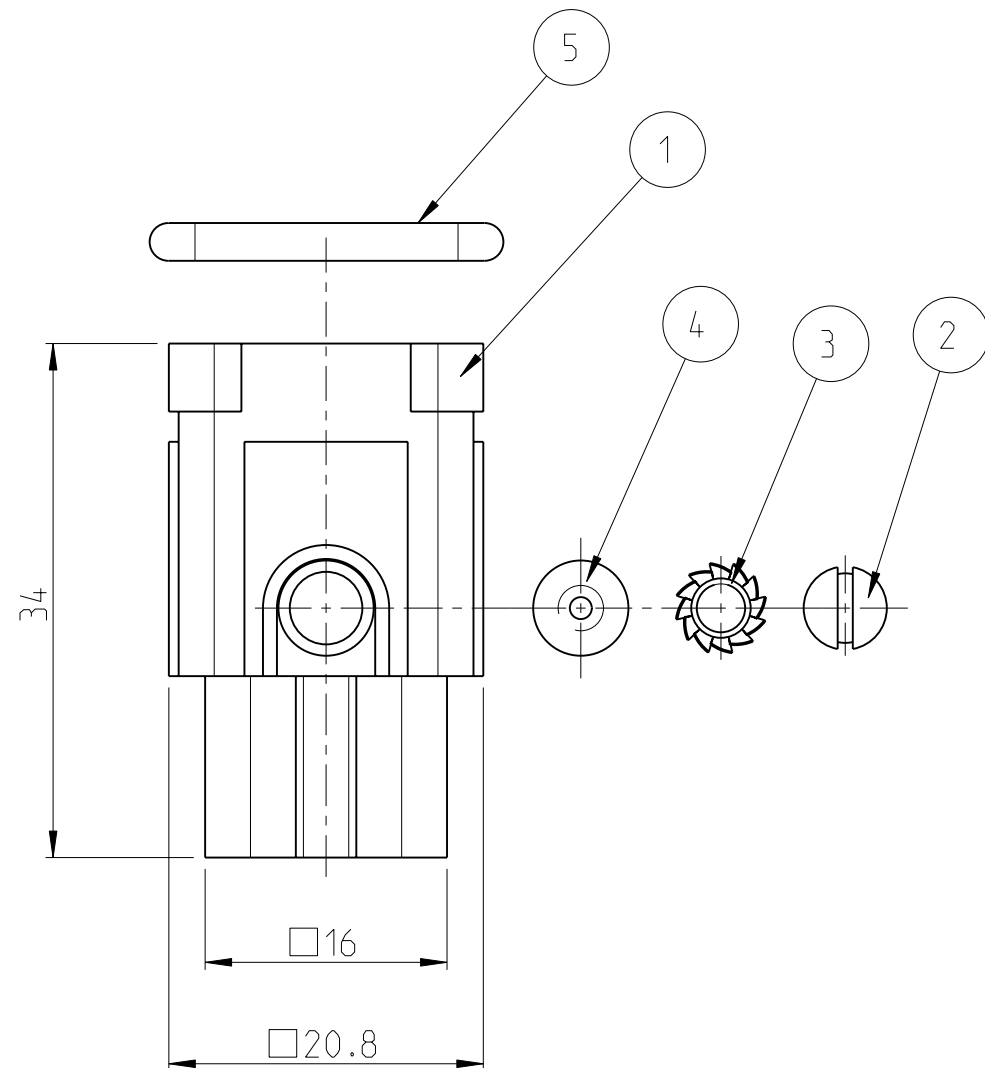

LOC	DIST	REVISIONS					
		P	LTR	DESCRIPTION	DATE	DWN	APVD
A1	-		A4	ECR-11-001857	26JAN2011	SR	TV

NOTES:
 1 MATERIAL: INSERT, PC
 UL-FILE Nr.: E101788(R)
 SEALING: NEOPRENE

CONTACT ARRANGEMENT VIEW FROM TERMINATION SIDE

1	INSTRUCTION LEAFLET			6	
1	PROFILE SEAL	NEOPRENE	BLACK	5	
1	SCREW THREAD INSERT	BRASS		4	M3x5.5
1	SERRATED LOCK WASHER	STAINL. STEEL		3	V3.2
1	SINK SCREW	STAINL. STEEL		2	M3x6
1	PIN INSERT	LEXAN	LIGHT GREY	1	
2-3	DESCRIPTION	MATERIAL	COLORE	ITEM	NOTES
HD.7.STI.C					

DIMENSIONS:		TOLERANCES UNLESS OTHERWISE SPECIFIED:		DWN		Tyco Electronics		Tyco Electronics AMP GmbH	
mm		0 PLC	±-	SCHNEIDER 16NOV2009		53757 Sankt Augustin Germany			
		1 PLC	±-	CHK SCHWEIGER 16NOV2009		NAME		contact arrangement HD.7 HN.D.7.STI.C	
		2 PLC	±-	APVD -					
		3 PLC	±-	PRODUCT SPEC		SIZE		RESTRICTED TO	
		4 PLC	±-	APPLICATION SPEC		CAGE CODE			
		ANGLES	±1°	WEIGHT		DRAWING NO			
MATERIAL -		FINISH -		CUSTOMER DRAWING		A3 00779		©=1103102	
				SCALE		SHEET		REV	
				2:1		1 OF 1		A4	