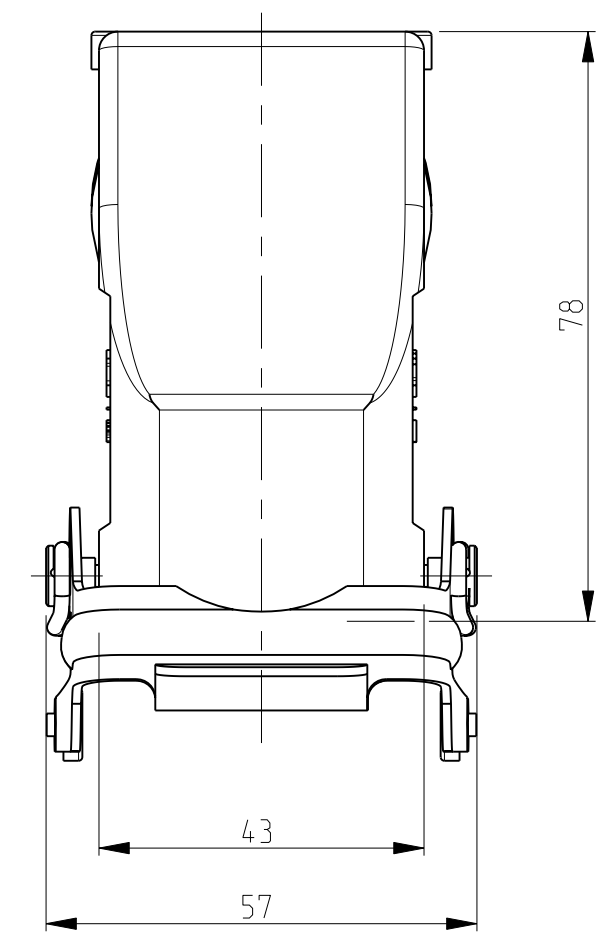

LOC		DIST		REVISIONS			
A	I	P	LTR	DESCRIPTION	DATE	DWN	APVD
		A5		Released as per ECR-08-004369	20.02.2008	SP	TS

PN 1-6 & 2-6

PN 1-1

PN 1-7

NOTES.

- 1 Material:Housing:Aluminium Diecasting Alloy  
Seats:Neoprene
- 2 Surface-Powder Varnish Grey  
-Aluminium Oxide +  
Varnish Black
- 3 Varnish on the inside not necessary
- 4 Packaging  
Quantity 5 Pieces in a box

QTY	DESCRIPTION	MATERIAL	SURFACE	COLOR	ITEM NO	REMARKS
1	Hood HD.64.Pg2.21	Aluminium	-	Grey	8	
2	ZB-Central clip	Steel	Zinc plated	Blue	7	
2	LB-Clip bolt	Steel	Zinc plated	Blue	6	
2	VS-Side clip	Steel	Zinc plated	Blue	5	
4	VS-Clip bolt	Stainless steel	-	-	4	
4	VS-Clip bolt	Steel	Zinc plated	Blue	3	
1	Hood HD.64.Pg1.21	Aluminium	Aluminium oxide	Black	2	
1	Hood HD.64.Pg1.21	Aluminium	-	Grey	1	

ORDERING TEXT:  
 HD.64.Sto.1.21.G  
 HD-K.64.Sto.1.21.G  
 HD.64.Sto-VS.1.21.G  
 HD.64.Sto-GR.1.21.G  
 HD-Z.64.Sto-ZB.1.21.G  
 HD.64.Sto-GR.2.21.G SQ

DIMENSIONS: mm 		TOLERANCES UNLESS SPECIFIED: 0 PLU ± 1 PLU ± 2 PLU ± 3 PLU ± 4 PLU ± ANGLES ±		DWN: Schneider 09.12.98 CHK: Schneider 09.12.98 APVD: Schneider		Tyco Electronics AMP GmbH 0-53819-Neunkirchen,Germany	
MATERIAL: - FINISH: -		PRODUCT SPEC: 108-74001 108-74003 APPLICATION SPEC: 114-74001 114-74004		NAME: Hood HD.64.Sto.1.21.G		SIZE: A   00779   C=1103341 SCALE: 1:1 SHEET: 1 OF 1 REV: A5	