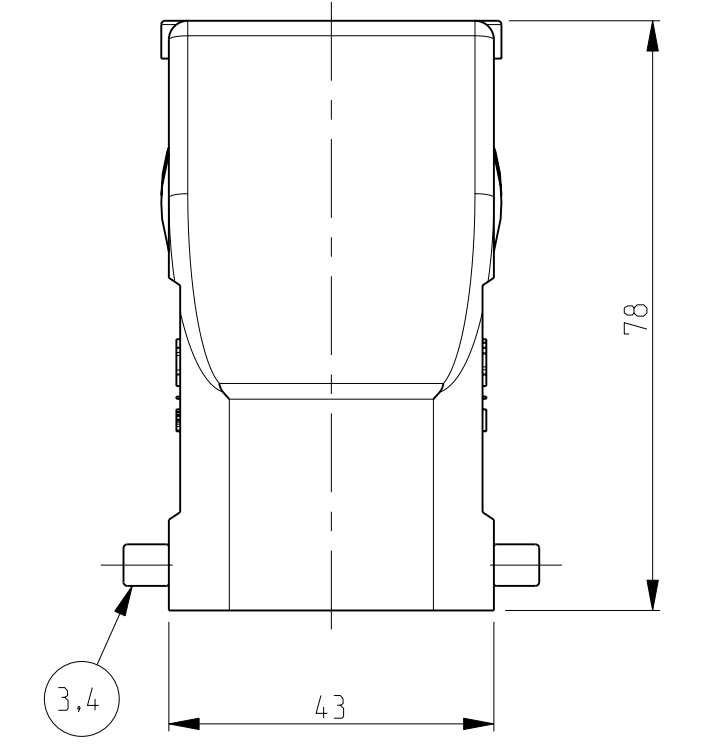

LOC		DIST		REVISIONS			
A	I	P	LTR	DESCRIPTION	DATE	DWN	APVD
		A5		Released as per ECR-08-004369	20.02.2008	SP	TS

PN 1-6 & 2-6

PN 1-1

PN 1-7

NOTES.

- 1 Material:Housing:Aluminium Diecasting Alloy  
Seats:Neoprene
- 2 Surface-Powder Varnish Grey  
-Aluminium Oxide +  
Varnish Black
- 3 Varnish on the inside not necessary
- 4 Packaging  
Quantity 5 Pieces in a box

QTY	DESCRIPTION	MATERIAL	SURFACE	COLOR	ITEM NO	REMARKS
1	Hood HD.64.Pg2.21	Aluminium	-	Grey	8	
2	ZB-Central clip	Steel	Zinc plated	Blue	7	
2	LB-Clip bolt	Steel	Zinc plated	Blue	6	
2	VS-Side clip	Steel	Zinc plated	Blue	5	
4	VS-Clip bolt	Stainless steel	-	-	4	
4	VS-Clip bolt	Steel	Zinc plated	Blue	3	
1	Hood HD.64.Pg1.21	Aluminium	Aluminium oxide	Black	2	
1	Hood HD.64.Pg1.21	Aluminium	-	Grey	1	

ORDERING TEXT:  
 HD.64.Sto.1.21.G  
 HD-K.64.Sto.1.21.G  
 HD.64.Sto-VS.1.21.G  
 HD.64.Sto-GR.1.21.G  
 HD-Z.64.Sto-ZB.1.21.G  
 HD.64.Sto-GR.2.21.G SQ

DIMENSIONS: mm 		TOLERANCES UNLESS SPECIFIED: 0 PLU ± 1 PLU ± 2 PLU ± 3 PLU ± 4 PLU ± ANGLES ±		DWN: Schneider 09.12.98 CHK: Schneider 09.12.98 APVD: Schneider		Tyco Electronics AMP GmbH 0-53819-Neunkirchen,Germany	
MATERIAL: - FINISH: -		PRODUCT SPEC: 108-74001 108-74003 APPLICATION SPEC: 114-74001 114-74004		NAME: Hood HD.64.Sto.1.21.G		SIZE: A   00779   C=1103341 SCALE: 1:1 SHEET: 1 OF 1 REV: A5	