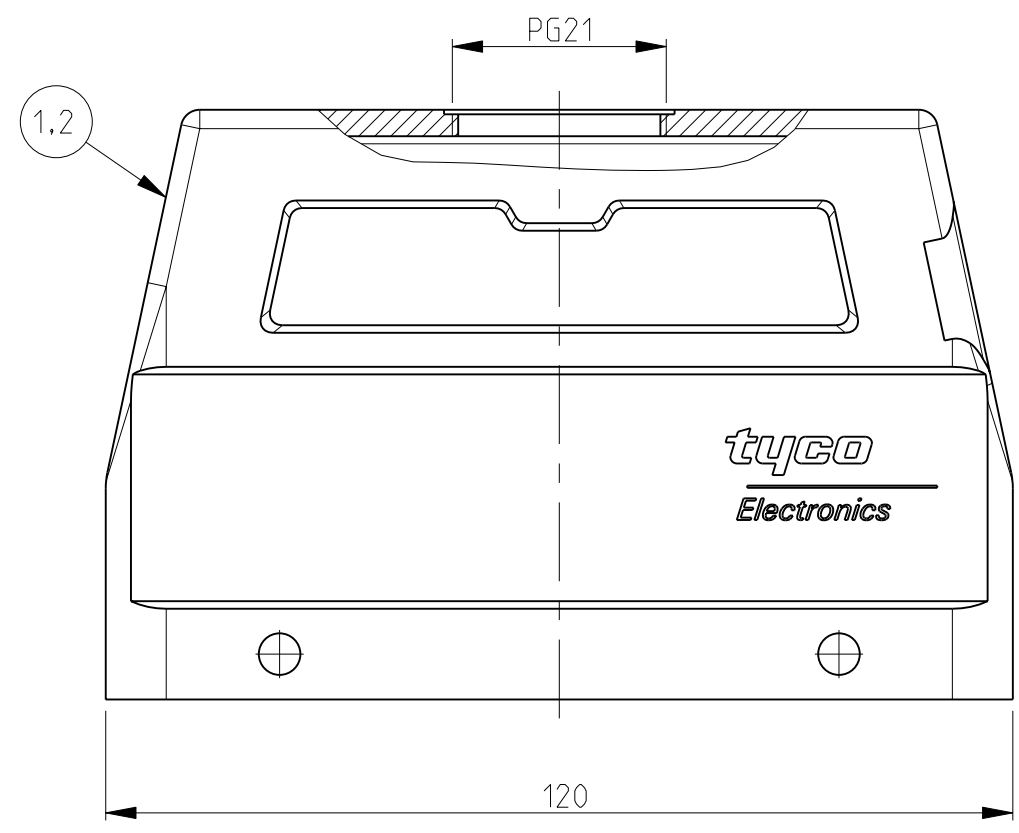

LOC		DIST		REVISIONS			
A	I	P	LTR	DESCRIPTION	DATE	DWN	APVD
		A5		Released as per ECR-08-004369	20.02.2008	SP	TS

PN 1-6 & 2-6

PN 1-1

PN 1-7

NOTES.

- 1 Material:Housing:Aluminium Diecasting Alloy  
Seats:Neoprene
- 2 Surface-Powder Varnish Grey  
-Aluminium Oxide +  
Varnish Black
- 3 Varnish on the inside not necessary
- 4 Packaging  
Quantity 5 Pieces in a box

QTY	DESCRIPTION	MATERIAL	SURFACE	COLOR	ITEM NO	REMARKS
1	Hood HD.64.Pg2.21	Aluminium	-	Grey	8	
2	ZB-Central clip	Steel	Zinc plated	Blue	7	
2	LB-Clip bolt	Steel	Zinc plated	Blue	6	
2	VS-Side clip	Steel	Zinc plated	Blue	5	
4	VS-Clip bolt	Stainless steel	-	-	4	
4	VS-Clip bolt	Steel	Zinc plated	Blue	3	
1	Hood HD.64.Pg1.21	Aluminium	Aluminium oxide	Black	2	
1	Hood HD.64.Pg1.21	Aluminium	-	Grey	1	

ORDERING TEXT:  
 HD.64.Sto.1.21.G  
 HD-K.64.Sto.1.21.G  
 HD.64.Sto-VS.1.21.G  
 HD.64.Sto-GR.1.21.G  
 HD-Z.64.Sto-ZB.1.21.G  
 HD.64.Sto-GR.2.21.G SQ

DIMENSIONS: mm 		TOLERANCES UNLESS SPECIFIED: 0 PLU ± 1 PLU ± 2 PLU ± 3 PLU ± 4 PLU ± ANGLES ±		DWN: Schneider 09.12.98 CHK: Schneider 09.12.98 APVD: Schneider		Tyco Electronics AMP GmbH 0-53819-Neunkirchen,Germany	
MATERIAL: - FINISH: -		PRODUCT SPEC: 108-74001 108-74003 APPLICATION SPEC: 114-74001 114-74004		NAME: Hood HD.64.Sto.1.21.G		SIZE: A   00779   C=1103341 SCALE: 1:1 SHEET: 1 OF 1 REV: A5	