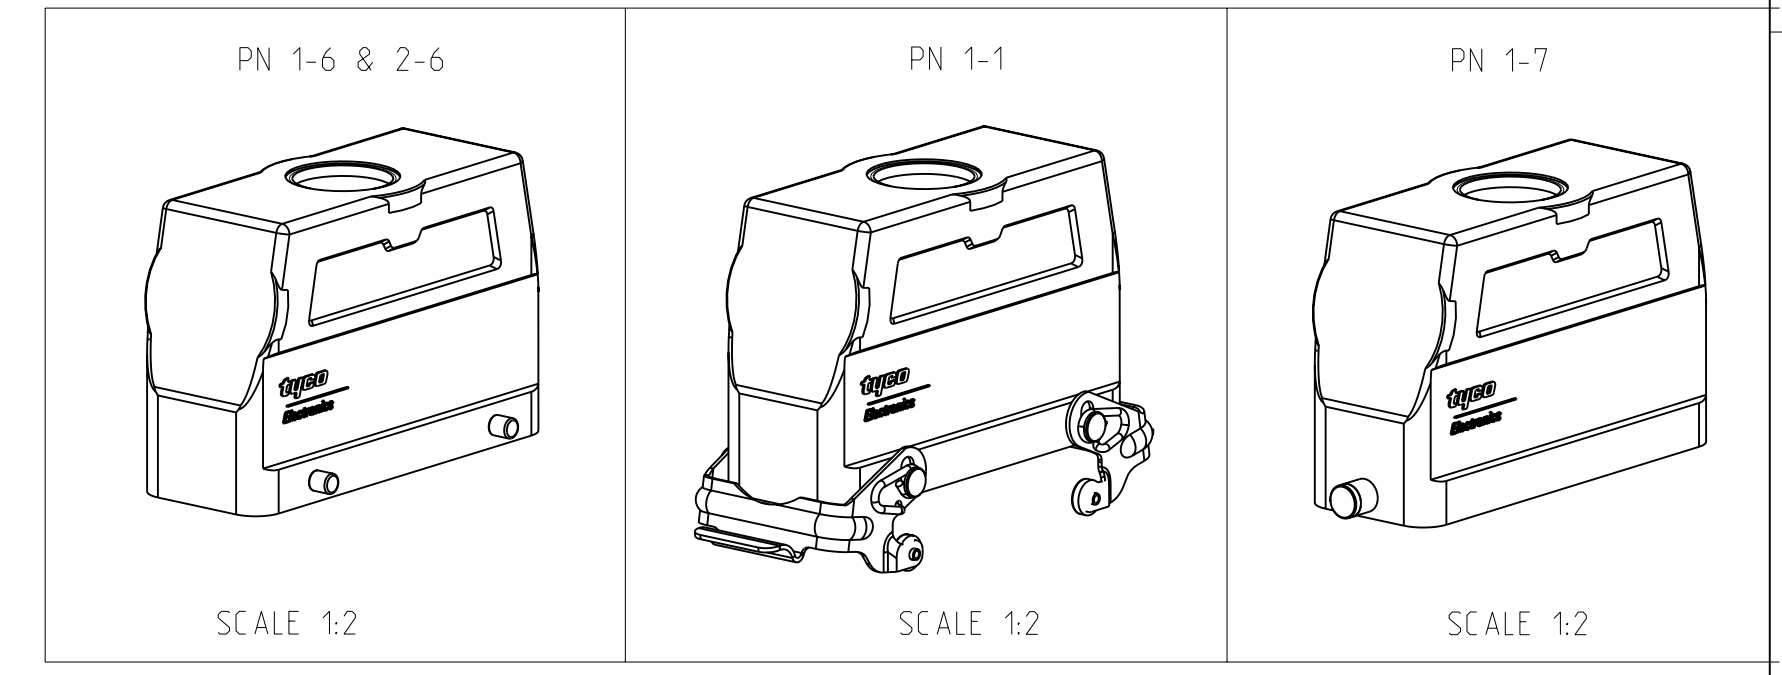

LOC		DIST		REVISIONS			
A	I	P	LTR	DESCRIPTION	DATE	DWN	APVD
		A5		Released as per ECR-08-004369	20.02.2008	SP	TS

PN 1-6 & 2-6

PN 1-1

PN 1-7

NOTES.

- 1 Material:Housing:Aluminium Diecasting Alloy  
Seats:Neoprene
- 2 Surface-Powder Varnish Grey  
-Aluminium Oxide +  
Varnish Black
- 3 Varnish on the inside not necessary
- 4 Packaging  
Quantity 5 Pieces in a box

QTY	DESCRIPTION	MATERIAL	SURFACE	COLOR	ITEM NO	REMARKS
1	Hood HD.64.Pg2.21	Aluminium	-	Grey	8	
2	ZB-Central clip	Steel	Zinc plated	Blue	7	
2	LB-Clip bolt	Steel	Zinc plated	Blue	6	
2	VS-Side clip	Steel	Zinc plated	Blue	5	
4	VS-Clip bolt	Stainless steel	-	-	4	
4	VS-Clip bolt	Steel	Zinc plated	Blue	3	
1	Hood HD.64.Pg1.21	Aluminium	Aluminium oxide	Black	2	
1	Hood HD.64.Pg1.21	Aluminium	-	Grey	1	

ORDERING TEXT:  
 HD.64.Sto.1.21.G  
 HD-K.64.Sto.1.21.G  
 HD.64.Sto-VS.1.21.G  
 HD.64.Sto-GR.1.21.G  
 HD-Z.64.Sto-ZB.1.21.G  
 HD.64.Sto-GR.2.21.G SQ

DIMENSIONS: mm 		TOLERANCES UNLESS SPECIFIED: 0 PLU ± 1 PLU ± 2 PLU ± 3 PLU ± 4 PLU ± ANGLES ±		DWN: Schneider 09.12.98 CHK: Schneider 09.12.98 APVD: Schneider		Tyco Electronics AMP GmbH 0-53819-Neunkirchen,Germany	
MATERIAL: - FINISH: -		PRODUCT SPEC: 108-74001 108-74003 APPLICATION SPEC: 114-74001 114-74004		NAME: Hood HD.64.Sto.1.21.G		SIZE: A   00779   C=1103341 SCALE: 1:1 SHEET: 1 OF 1 REV: A5	