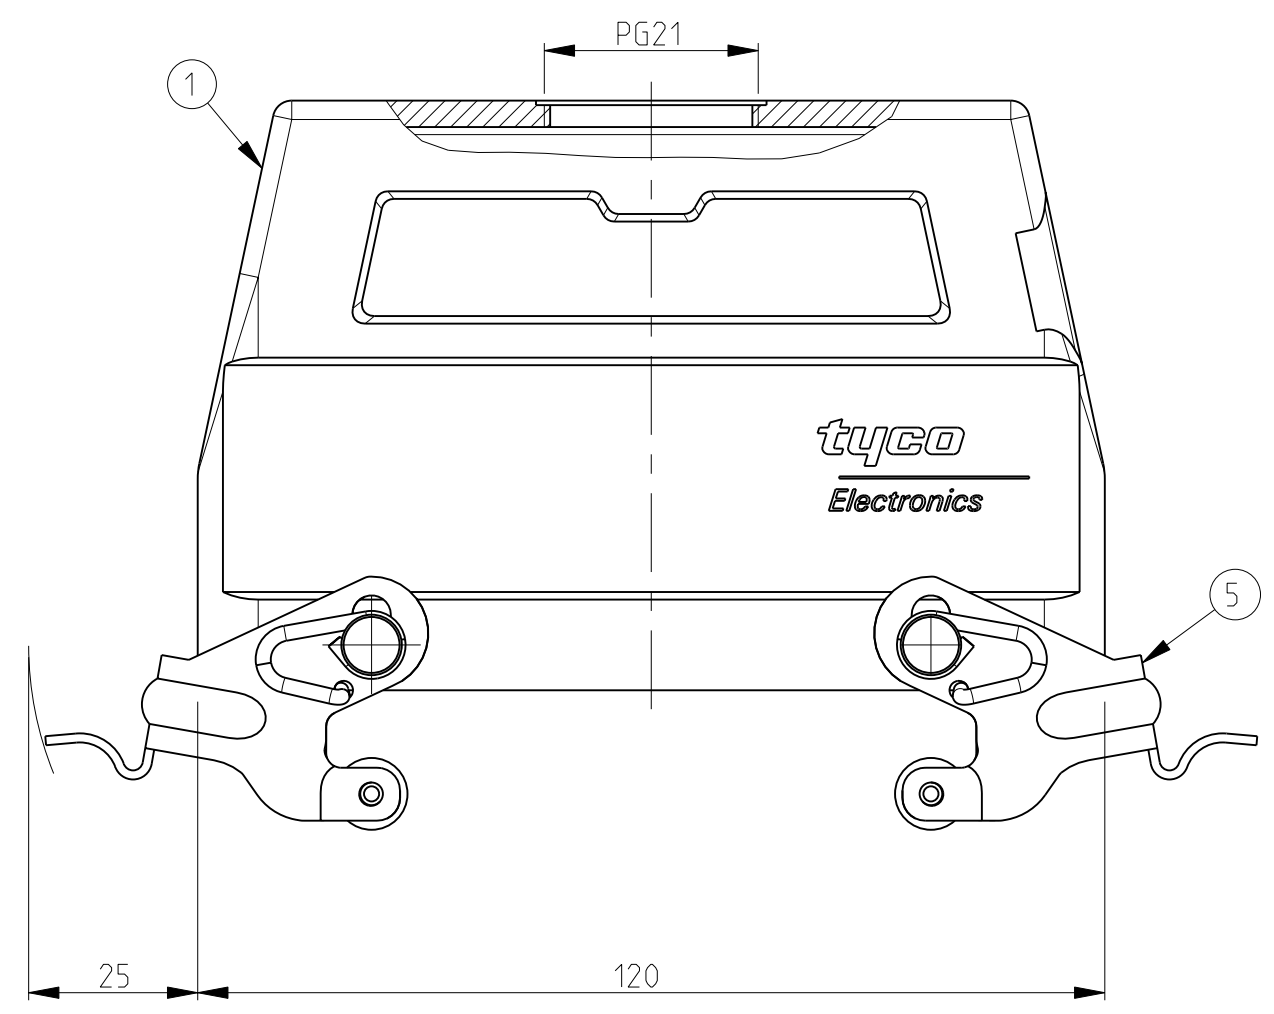

LOC		DIST		REVISIONS			
A	I	P	LTR	DESCRIPTION	DATE	DWN	APVD
		A5		Released as per ECR-08-004369	20.02.2008	SP	TS

PN 1-6 & 2-6

PN 1-1

PN 1-7

NOTES.

- 1 Material:Housing:Aluminium Diecasting Alloy  
Seats:Neoprene
- 2 Surface-Powder Varnish Grey  
-Aluminium Oxide +  
Varnish Black
- 3 Varnish on the inside not necessary
- 4 Packaging  
Quantity 5 Pieces in a box

QTY	DESCRIPTION	MATERIAL	SURFACE	COLOR	ITEM NO	REMARKS
1	Hood HD.64.Pg2.21	Aluminium	-	Grey	8	
2	ZB-Central clip	Steel	Zinc plated	Blue	7	
2	LB-Clip bolt	Steel	Zinc plated	Blue	6	
2	VS-Side clip	Steel	Zinc plated	Blue	5	
4	VS-Clip bolt	Stainless steel	-	-	4	
4	VS-Clip bolt	Steel	Zinc plated	Blue	3	
1	Hood HD.64.Pg1.21	Aluminium	Aluminium oxide	Black	2	
1	Hood HD.64.Pg1.21	Aluminium	-	Grey	1	

ORDERING TEXT:  
 HD.64.Sto.1.21.G  
 HD-K.64.Sto.1.21.G  
 HD.64.Sto-VS.1.21.G  
 HD.64.Sto-GR.1.21.G  
 HD-Z.64.Sto-ZB.1.21.G  
 HD.64.Sto-GR.2.21.G SQ

DIMENSIONS: mm 		TOLERANCES UNLESS SPECIFIED: 0 PLU ± 1 PLU ± 2 PLU ± 3 PLU ± 4 PLU ± ANGLES ±		DWN: Schneider 09.12.98 CHK: Schneider 09.12.98 APVD: Schneider		Tyco Electronics AMP GmbH 0-53819-Neunkirchen,Germany	
MATERIAL: - FINISH: -		PRODUCT SPEC: 108-74001 108-74003 APPLICATION SPEC: 114-74001 114-74004		NAME: Hood HD.64.Sto.1.21.G		SIZE: A   00779   C=1103341 SCALE: 1:1 SHEET: 1 OF 1 REV: A5	