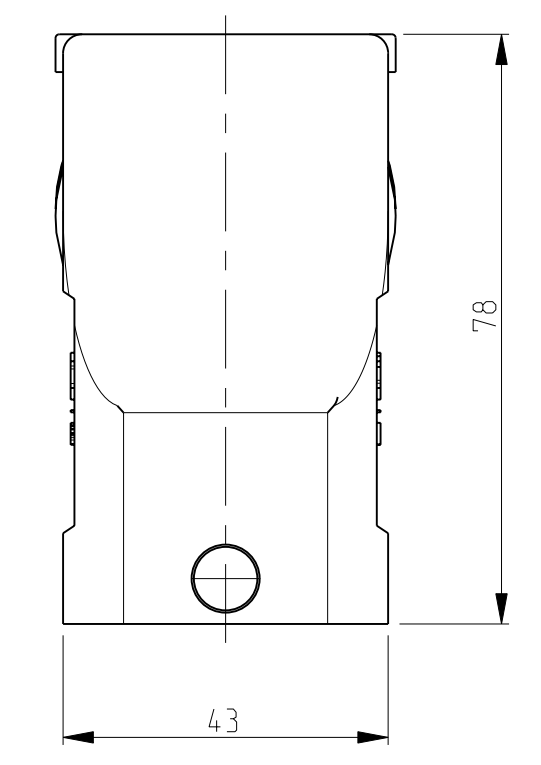

LOC		DIST		REVISIONS			
A	I	P	LTR	DESCRIPTION	DATE	DWN	APVD
		A5		Released as per ECR-08-004369	20.02.2008	SP	TS

PN 1-6 & 2-6

PN 1-1

PN 1-7

NOTES.

- 1 Material:Housing:Aluminium Diecasting Alloy  
Seats:Neoprene
- 2 Surface-Powder Varnish Grey  
-Aluminium Oxide +  
Varnish Black
- 3 Varnish on the inside not necessary
- 4 Packaging  
Quantity 5 Pieces in a box

QTY	DESCRIPTION	MATERIAL	SURFACE	COLOR	ITEM NO	REMARKS
1	Hood HD.64.Pg2.21	Aluminium	-	Grey	8	
2	ZB-Central clip	Steel	Zinc plated	Blue	7	
2	LB-Clip bolt	Steel	Zinc plated	Blue	6	
2	VS-Side clip	Steel	Zinc plated	Blue	5	
4	VS-Clip bolt	Stainless steel	-	-	4	
4	VS-Clip bolt	Steel	Zinc plated	Blue	3	
1	Hood HD.64.Pg1.21	Aluminium	Aluminium oxide	Black	2	
1	Hood HD.64.Pg1.21	Aluminium	-	Grey	1	

ORDERING TEXT:  
 HD.64.Sto.1.21.G  
 HD-K.64.Sto.1.21.G  
 HD.64.Sto-VS.1.21.G  
 HD.64.Sto-GR.1.21.G  
 HD-Z.64.Sto-ZB.1.21.G  
 HD.64.Sto-GR.2.21.G SQ

DIMENSIONS: mm 		TOLERANCES UNLESS SPECIFIED: 0 PLU ± 1 PLU ± 2 PLU ± 3 PLU ± 4 PLU ± ANGLES ±		DWN: Schneider 09.12.98 CHK: Schneider 09.12.98 APVD: Schneider		Tyco Electronics AMP GmbH 0-53819-Neunkirchen,Germany	
MATERIAL: - FINISH: -		PRODUCT SPEC: 108-74001 108-74003 APPLICATION SPEC: 114-74001 114-74004		NAME: Hood HD.64.Sto.1.21.G		SIZE: A   00779   C=1103341 SCALE: 1:1 SHEET: 1 OF 1 REV: A5	