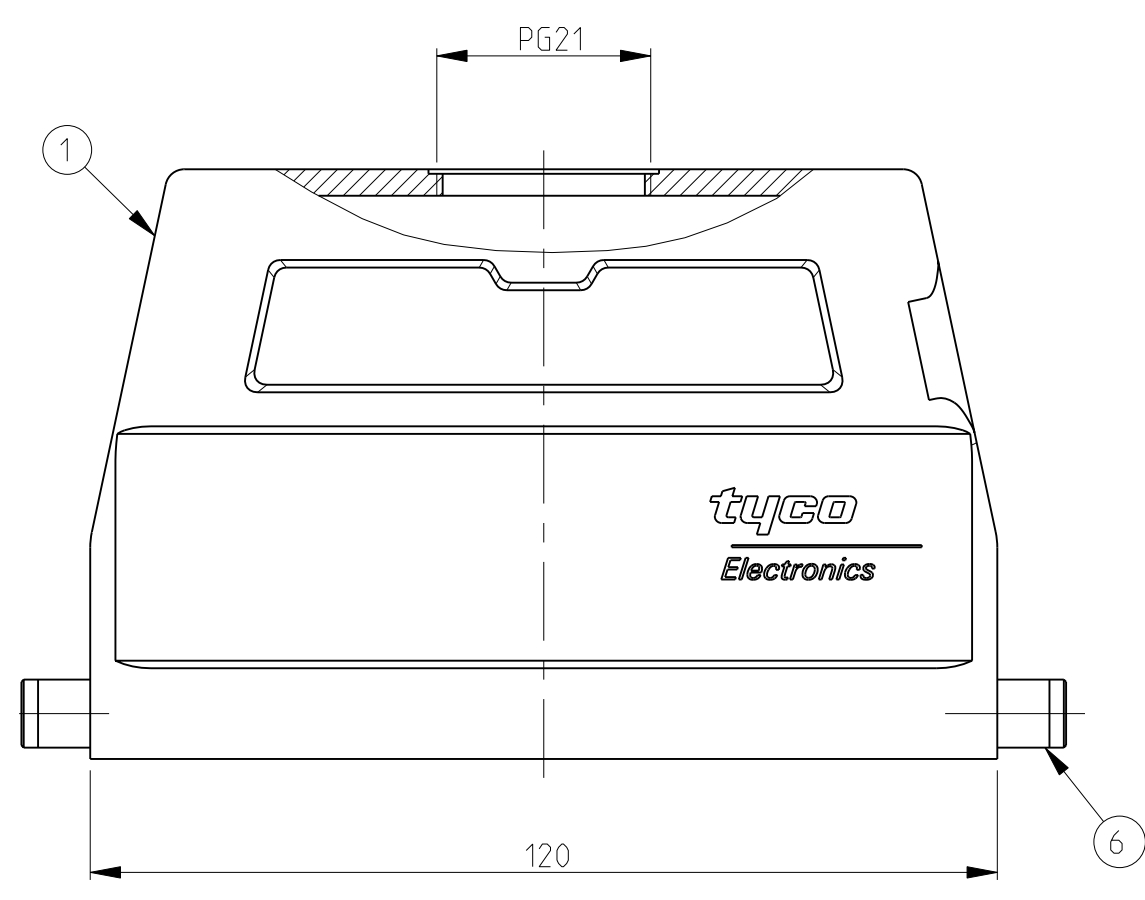

LOC		DIST		REVISIONS			
A	I	P	LTR	DESCRIPTION	DATE	DWN	APVD
		A5		Released as per ECR-08-004369	20.02.2008	SP	TS

PN 1-6 & 2-6

PN 1-1

PN 1-7

NOTES.

- 1 Material:Housing:Aluminium Diecasting Alloy  
Seats:Neoprene
- 2 Surface-Powder Varnish Grey  
-Aluminium Oxide +  
Varnish Black
- 3 Varnish on the inside not necessary
- 4 Packaging  
Quantity 5 Pieces in a box

QTY	DESCRIPTION	MATERIAL	SURFACE	COLOR	ITEM NO	REMARKS
1	Hood HD.64.Pg2.21	Aluminium	-	Grey	8	
2	ZB-Central clip	Steel	Zinc plated	Blue	7	
2	LB-Clip bolt	Steel	Zinc plated	Blue	6	
2	VS-Side clip	Steel	Zinc plated	Blue	5	
4	VS-Clip bolt	Stainless steel	-	-	4	
4	VS-Clip bolt	Steel	Zinc plated	Blue	3	
1	Hood HD.64.Pg1.21	Aluminium	Aluminium oxide	Black	2	
1	Hood HD.64.Pg1.21	Aluminium	-	Grey	1	

ORDERING TEXT:  
 HD.64.Sto.1.21.G  
 HD-K.64.Sto.1.21.G  
 HD.64.Sto-VS.1.21.G  
 HD.64.Sto-GR.1.21.G  
 HD-Z.64.Sto-ZB.1.21.G  
 HD.64.Sto-GR.2.21.G SQ

DIMENSIONS: mm 		TOLERANCES UNLESS SPECIFIED: 0 PLU ± 1 PLU ± 2 PLU ± 3 PLU ± 4 PLU ± ANGLES ±		DWN: Schneider 09.12.98 CHK: Schneider 09.12.98 APVD: Schneider		Tyco Electronics AMP GmbH 0-53819-Neunkirchen,Germany	
MATERIAL: - FINISH: -		PRODUCT SPEC: 108-74001 108-74003 APPLICATION SPEC: 114-74001 114-74004		NAME: Hood HD.64.Sto.1.21.G		SIZE: A   00779   C=1103341 SCALE: 1:1 SHEET: 1 OF 1 REV: A5	