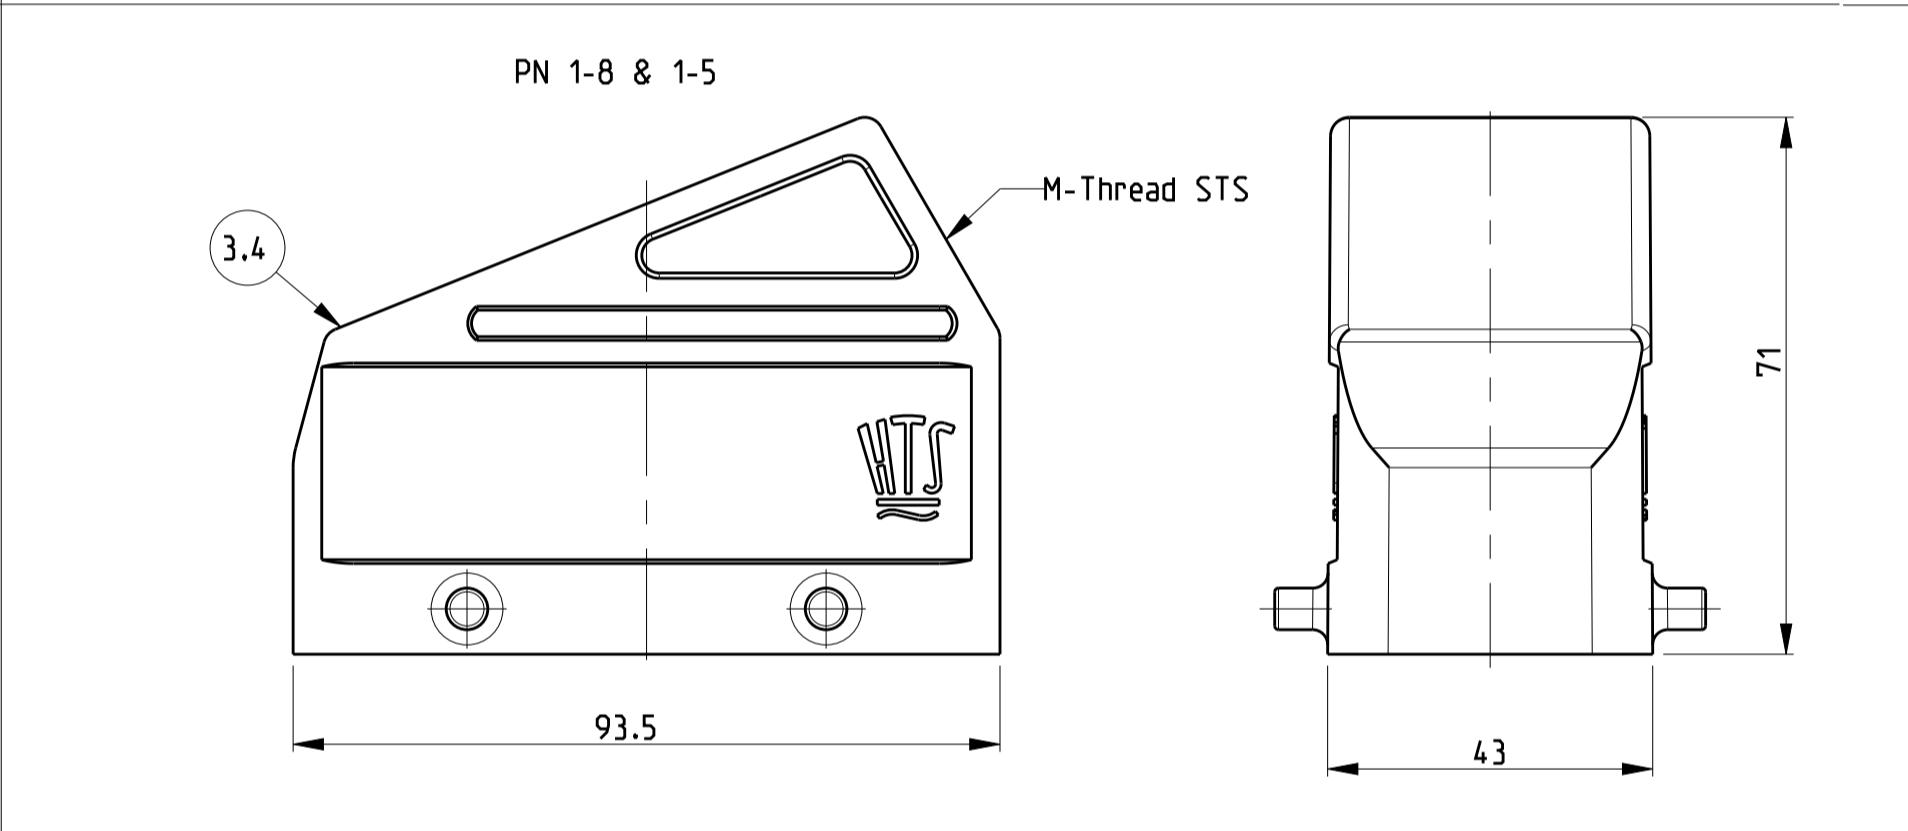

REVISIONS				
P	LTR	DESCRIPTION	DATE	APPV
B4		ECR-15-016632	28NOV2016	GCM MKO

NOTES

- Surface: - Powder varnish grey  
 - Aluminium oxide - Varnish black  
 - Chromital TCP passivation - varnish black
- Varnish on the inside not necessary
- Packaging  
 Packaging quantity 5 piece in a box
- Special Packaging

PRODUCT SPEC: 108-74001, 108-74003

APPLICATION SPEC: 114-74001, 114-74004

WEIGHT: A1

CAGE CODE: 00779

DRAWING NO: C=1106449

RESTRICTED TO

CUSTOMER DRAWING

SCALE: 1:1