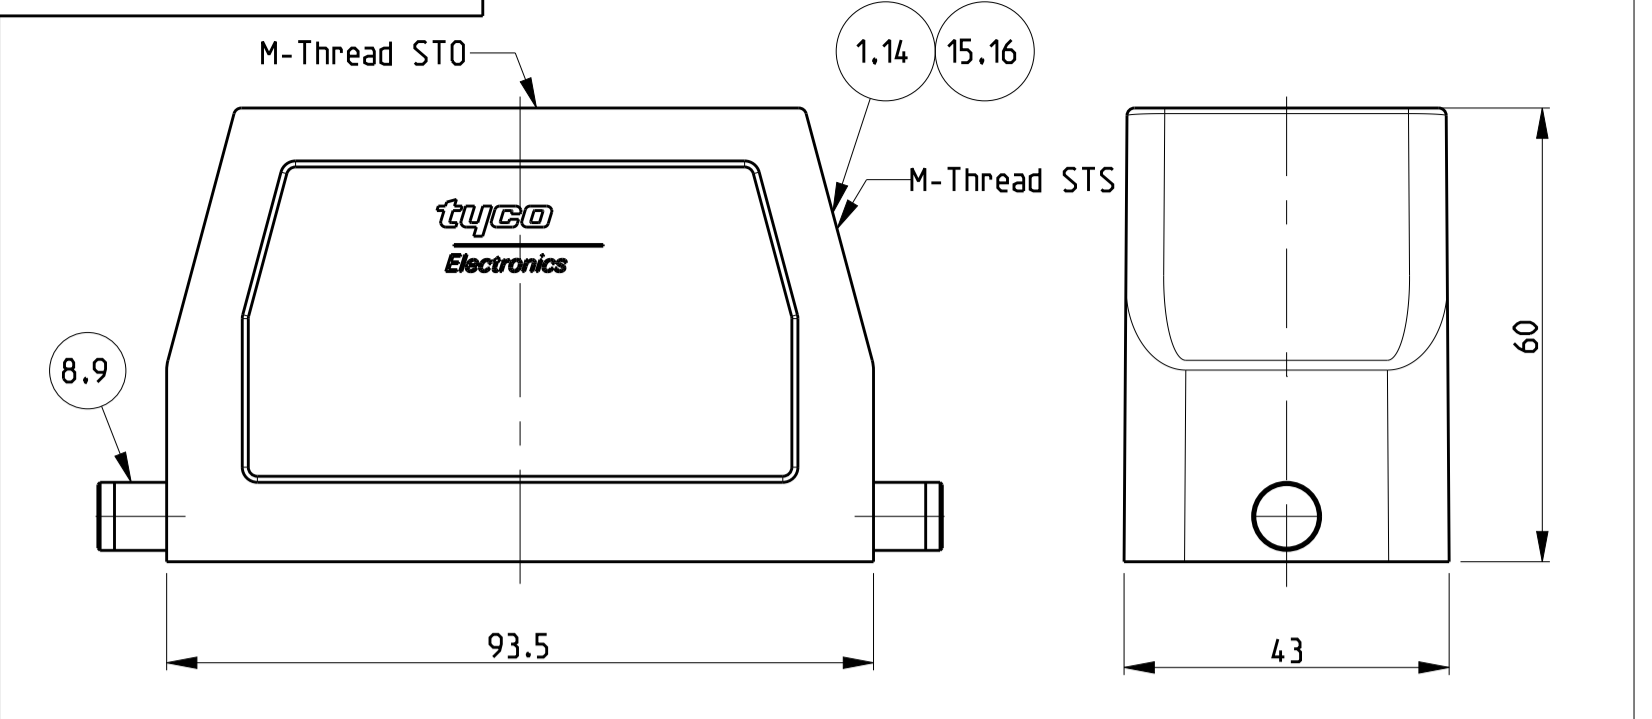

REVISIONS				
P	LTR	DESCRIPTION	DATE	APPV
B4		ECR-15-016632	28NOV2016	GCM MKO

NOTES

- Surface: - Powder varnish grey  
 - Aluminium oxide - Varnish black  
 - Chromital TCP passivation - varnish black
- Varnish on the inside not necessary
- Packaging  
 Packaging quantity 5 piece in a box
- Special Packaging

PRODUCT SPEC: 108-74001, 108-74003

APPLICATION SPEC: 114-74001, 114-74004

WEIGHT: A1

CAGE CODE: 00779

DRAWING NO: C=1106449

RESTRICTED TO

CUSTOMER DRAWING

SCALE: 1:1