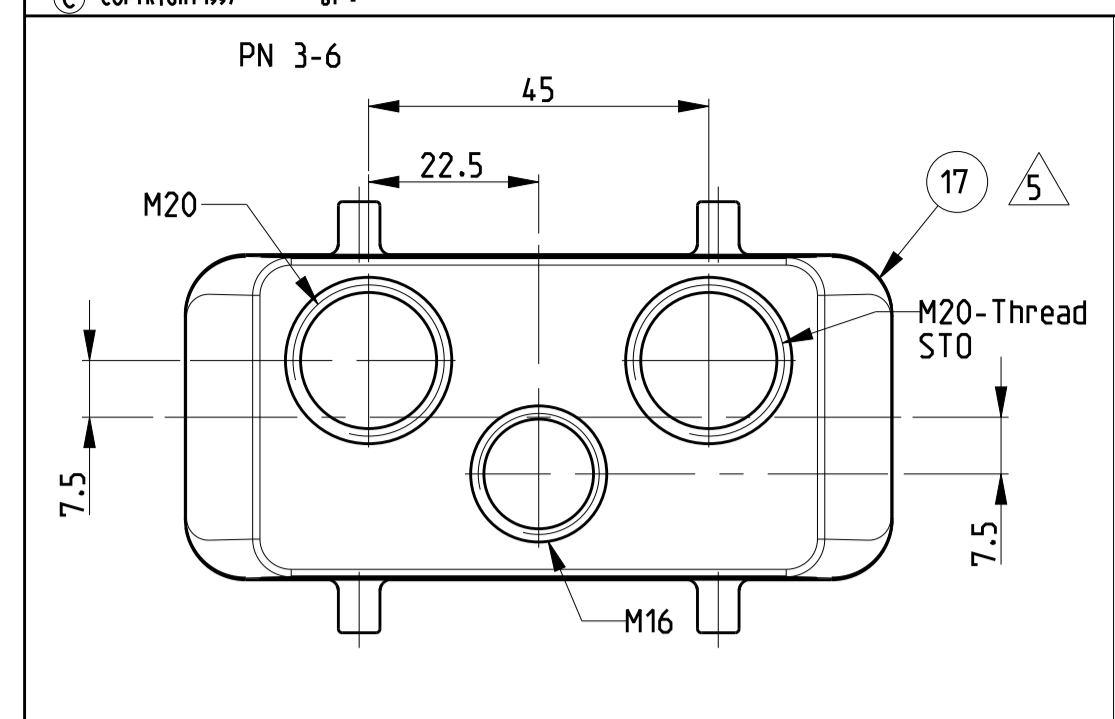

REVISIONS				
P	LTR	DESCRIPTION	DATE	APPV
B4		ECR-15-016632	28NOV2016	GCM MKO

NOTES

- Surface: - Powder varnish grey  
 - Aluminium oxide - Varnish black  
 - Chromital TCP passivation - varnish black
- Varnish on the inside not necessary
- Packaging  
 Packaging quantity 5 piece in a box
- Special Packaging

ORDERING TEXT

THIS DRAWING IS A CONTROLLED DOCUMENT.

DIMENSIONS: mm

TOLERANCES UNLESS OTHERWISE SPECIFIED:

MATERIAL

FINISH

DATE: 16.01.2002

APPV: Schneider, Schweiger

PRODUCT SPEC: 108-74001, 108-74003

APPLICATION SPEC: 114-74001, 114-74004

WEIGHT: A1

CAGE CODE: 00779

DRAWING NO: C=1106449

RESTRICTED TO

CUSTOMER DRAWING

SCALE: 1:1