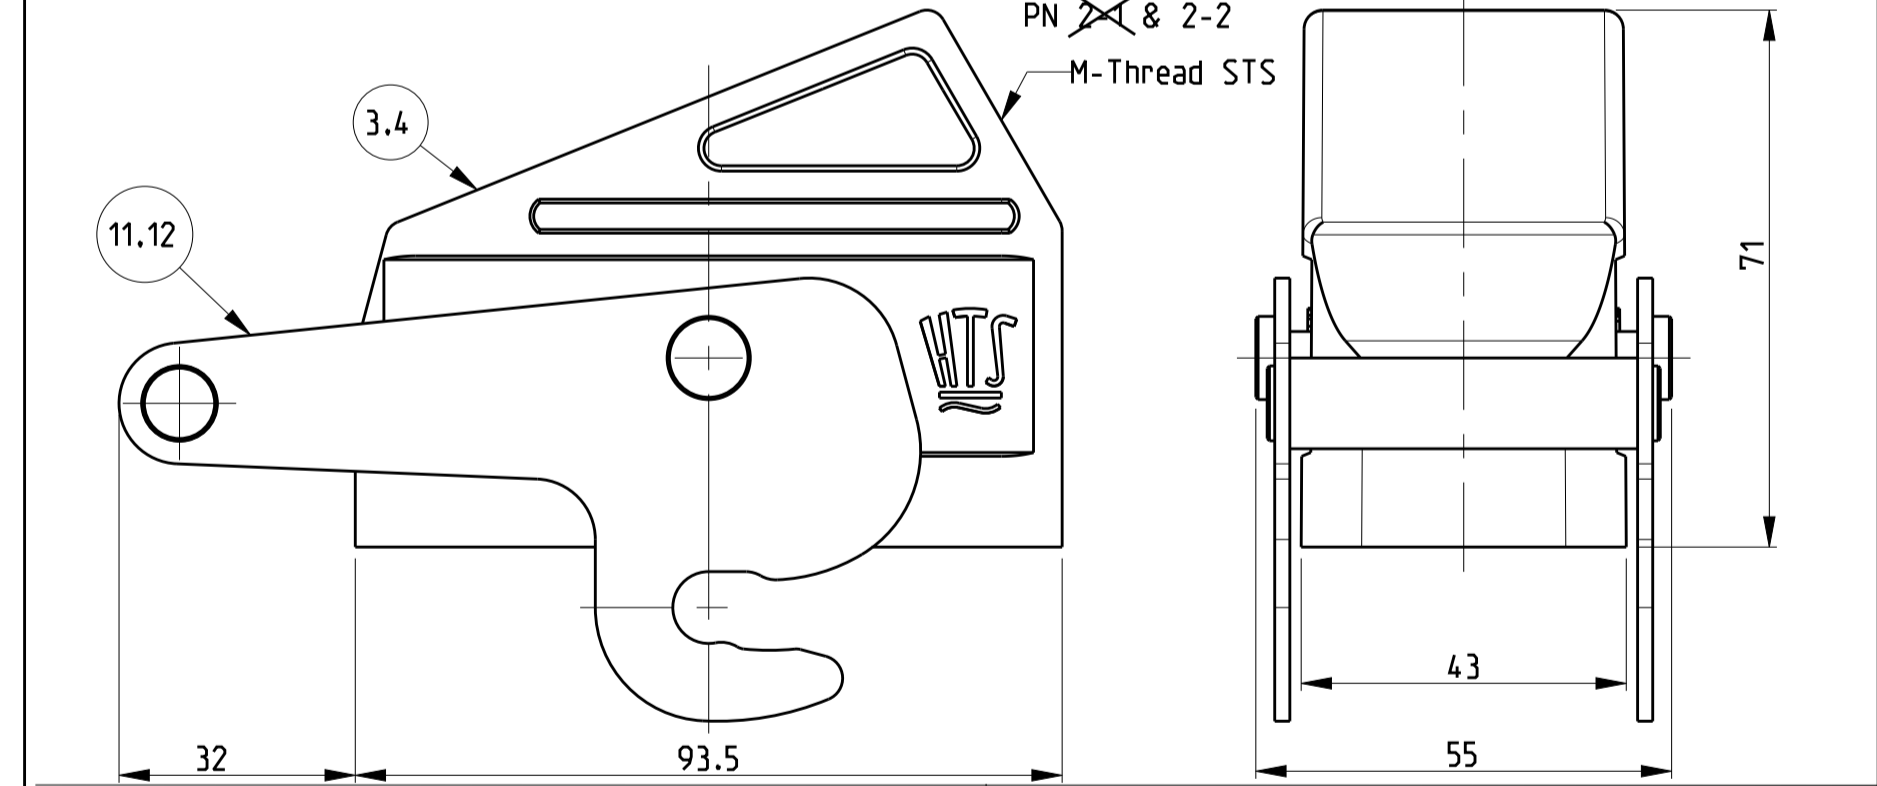

REVISIONS				
P	LTR	DESCRIPTION	DATE	APPV
B4		ECR-15-016632	28NOV2016	GCM MKO

NOTES

- Surface: - Powder varnish grey  
 - Aluminium oxide - Varnish black  
 - Chromital TCP passivation - varnish black
- Varnish on the inside not necessary
- Packaging  
 Packaging quantity 5 piece in a box
- Special Packaging

ORDERING TEXT

THIS DRAWING IS A CONTROLLED DOCUMENT.

DIMENSIONS: mm

TOLERANCES UNLESS OTHERWISE SPECIFIED:

MATERIAL

FINISH

DATE: 16.01.2002

APPV: Schneider, Schweiger

PRODUCT SPEC: 108-74001, 108-74003

APPLICATION SPEC: 114-74001, 114-74004

WEIGHT: A1

CAGE CODE: 00779

DRAWING NO: C=1106449

RESTRICTED TO

CUSTOMER DRAWING

SCALE: 1:1