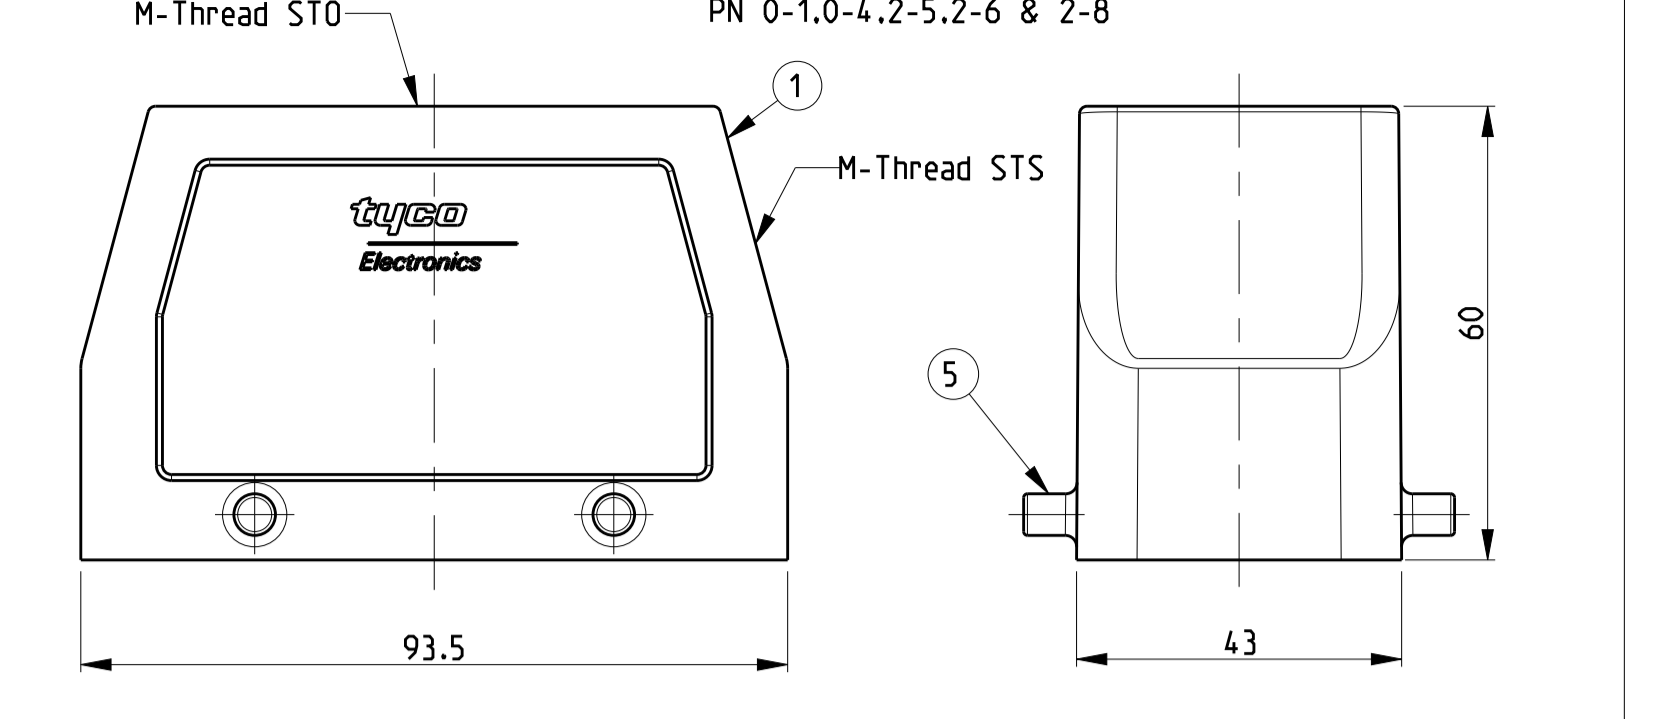

REVISIONS				
P	LTR	DESCRIPTION	DATE	APPV
B4		ECR-15-016632	28NOV2016	GCM MKO

NOTES

- Surface: - Powder varnish grey  
 - Aluminium oxide - Varnish black  
 - Chromital TCP passivation - varnish black
- Varnish on the inside not necessary
- Packaging  
 Packaging quantity 5 piece in a box
- Special Packaging

PRODUCT SPEC: 108-74001, 108-74003

APPLICATION SPEC: 114-74001, 114-74004

WEIGHT: A1

CAGE CODE: 00779

DRAWING NO: C=1106449

RESTRICTED TO

CUSTOMER DRAWING

SCALE: 1:1