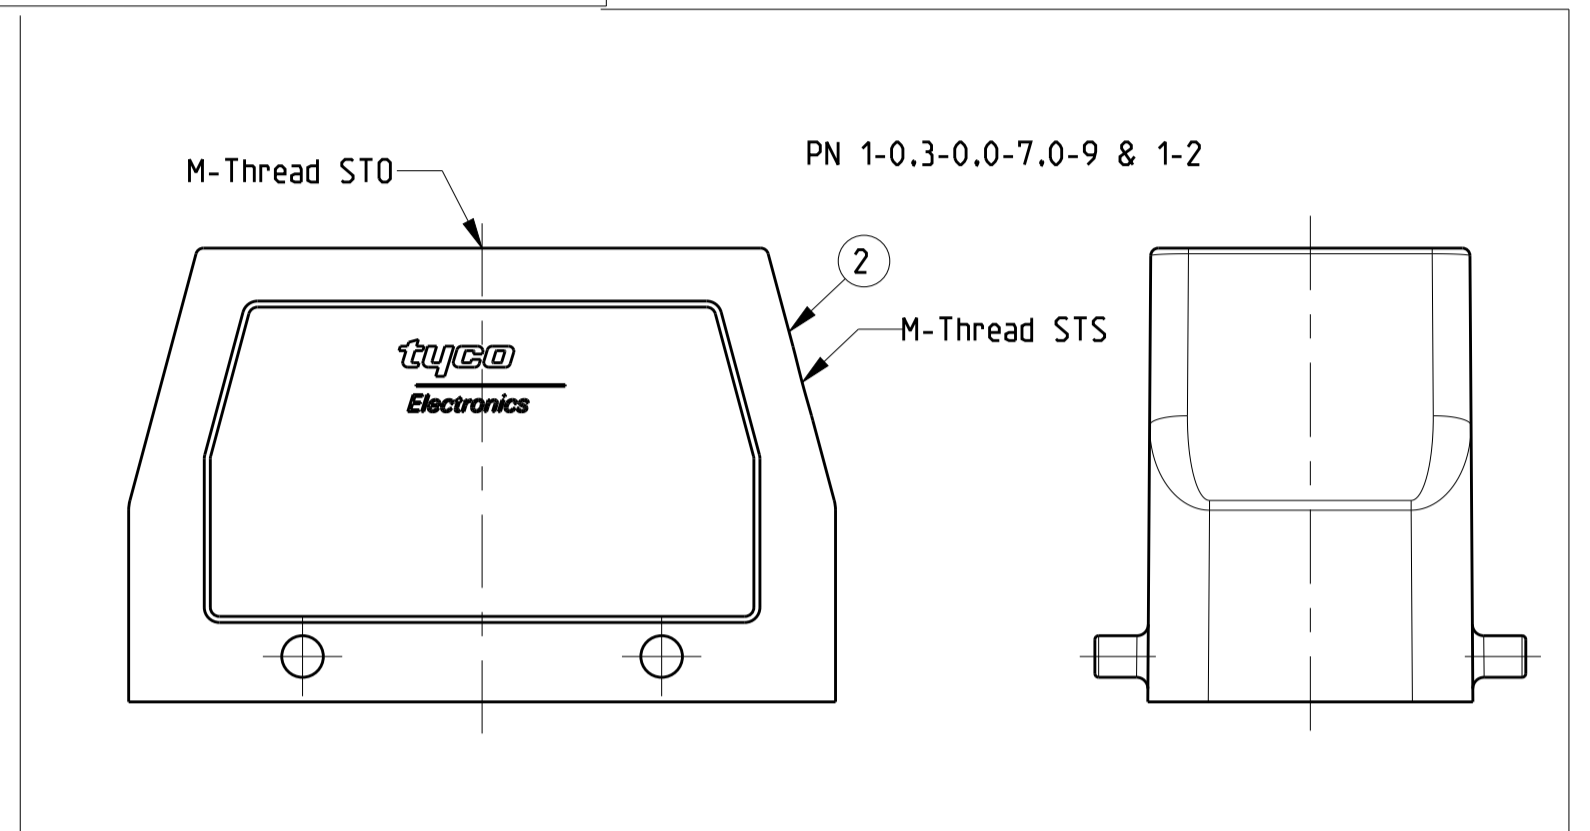

REVISIONS				
P	LTR	DESCRIPTION	DATE	APPV
B4		ECR-15-016632	28NOV2016	GCM MKO

NOTES

- Surface: - Powder varnish grey  
 - Aluminium oxide - Varnish black  
 - Chromital TCP passivation - varnish black
- Varnish on the inside not necessary
- Packaging  
 Packaging quantity 5 piece in a box
- Special Packaging

ORDERING TEXT

THIS DRAWING IS A CONTROLLED DOCUMENT.

DIMENSIONS: mm

TOLERANCES UNLESS OTHERWISE SPECIFIED:

MATERIAL

FINISH

DATE: 16.01.2002

APPV: Schneider, Schweiger

PRODUCT SPEC: 108-74001, 108-74003

APPLICATION SPEC: 114-74001, 114-74004

WEIGHT: A1

CAGE CODE: 00779

DRAWING NO: C=1106449

RESTRICTED TO

CUSTOMER DRAWING

SCALE: 1:1