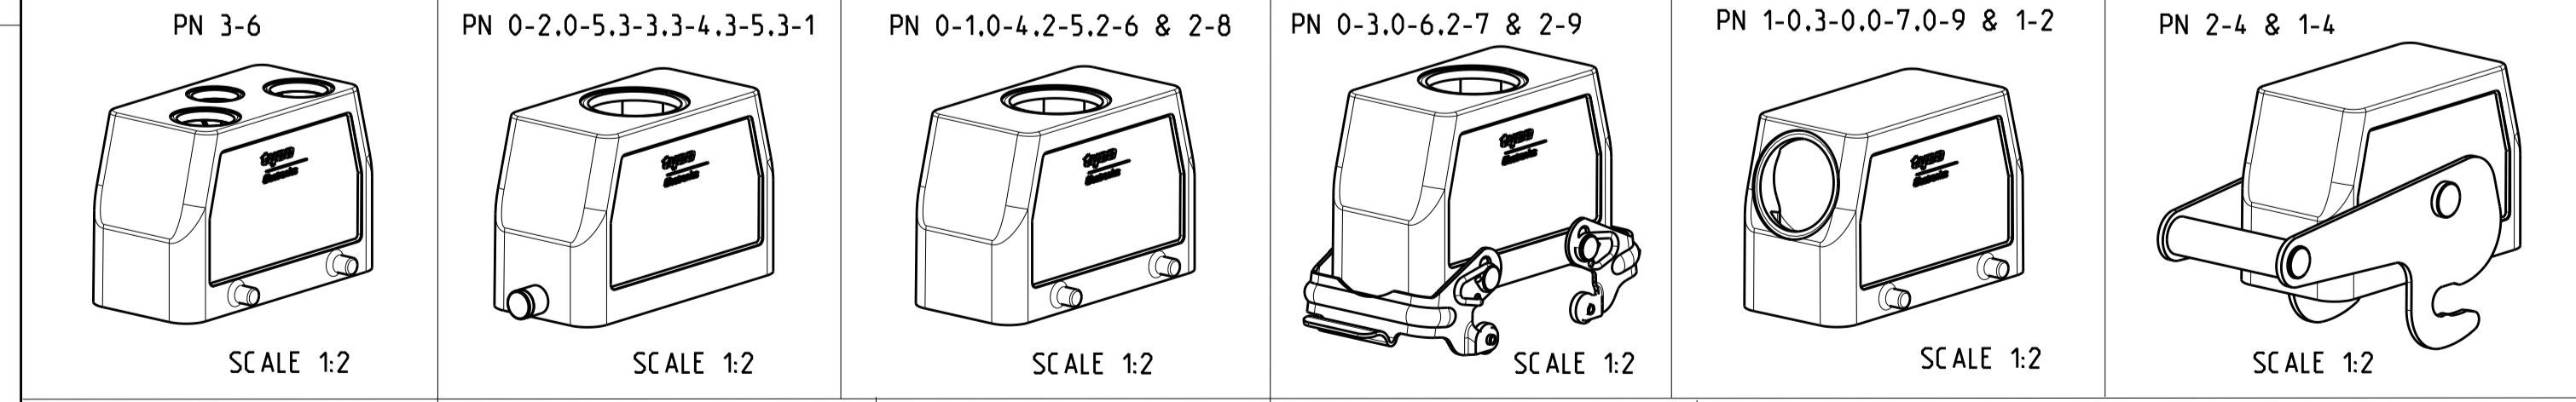

REVISIONS				
P	LTR	DESCRIPTION	DATE	APPV
B4		ECR-15-016632	28NOV2016	GCM MKO

NOTES

- Surface: - Powder varnish grey  
 - Aluminium oxide - Varnish black  
 - Chromital TCP passivation - varnish black
- Varnish on the inside not necessary
- Packaging  
 Packaging quantity 5 piece in a box
- Special Packaging