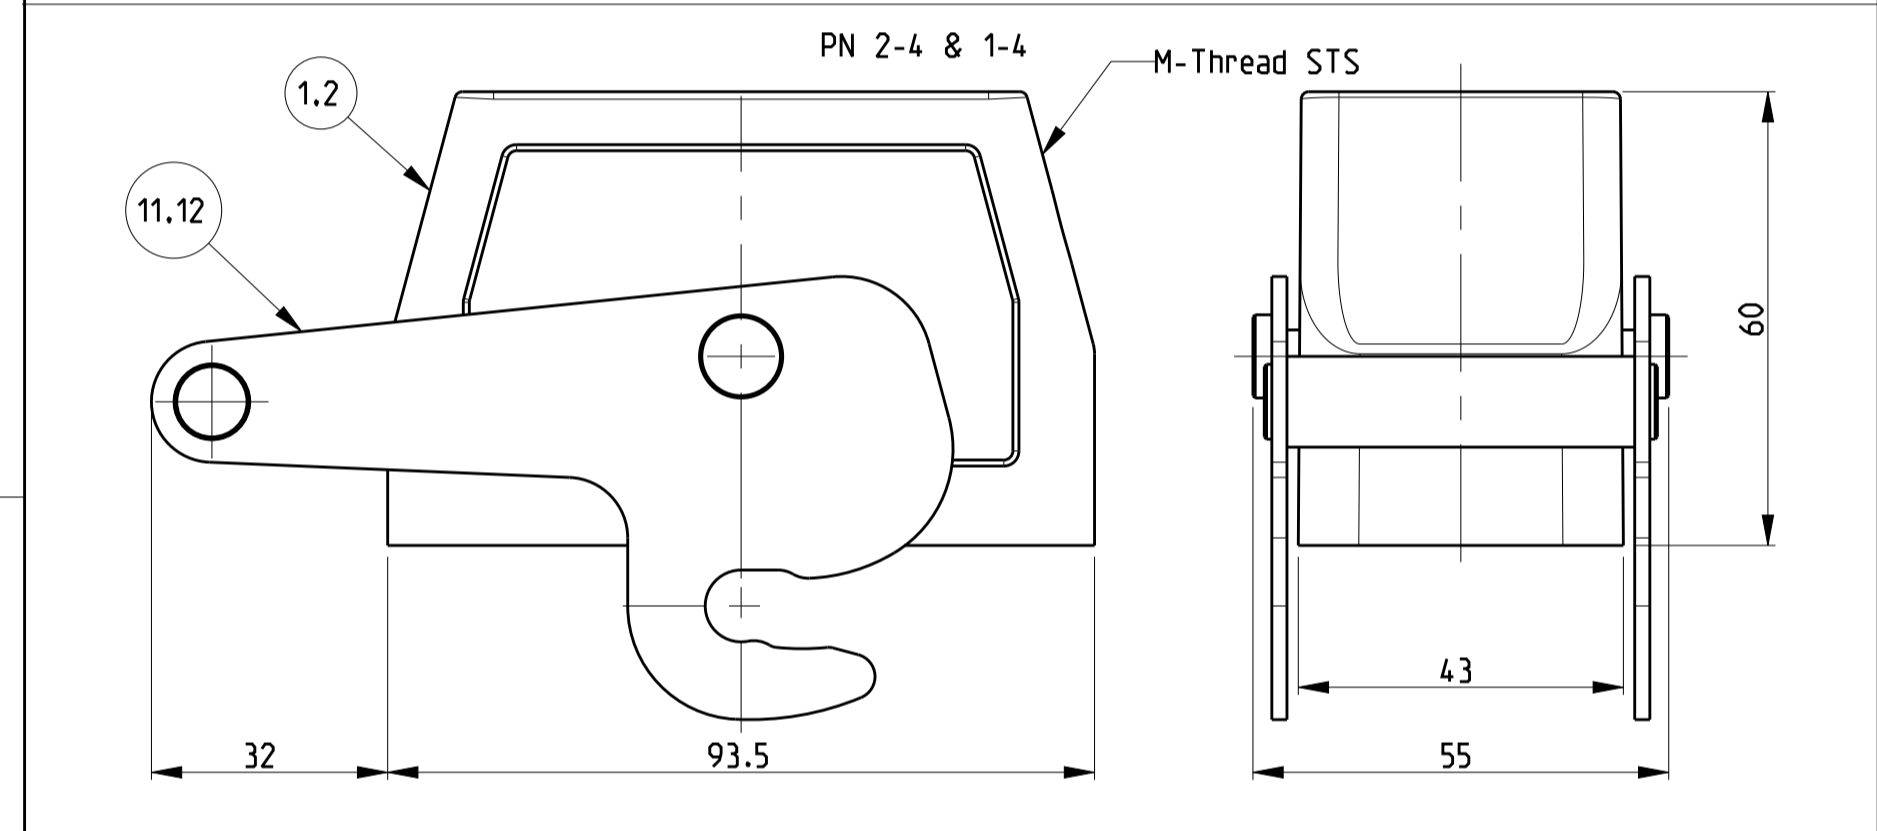

REVISIONS				
P	LTR	DESCRIPTION	DATE	APPV
B4		ECR-15-016632	28NOV2016	GCM MKO

NOTES

- Surface: - Powder varnish grey  
 - Aluminium oxide - Varnish black  
 - Chromital TCP passivation - varnish black
- Varnish on the inside not necessary
- Packaging  
 Packaging quantity 5 piece in a box
- Special Packaging

PRODUCT SPEC: 108-74001, 108-74003

APPLICATION SPEC: 114-74001, 114-74004

WEIGHT: A1

CAGE CODE: 00779

DRAWING NO: C=1106449

RESTRICTED TO

CUSTOMER DRAWING

SCALE: 1:1