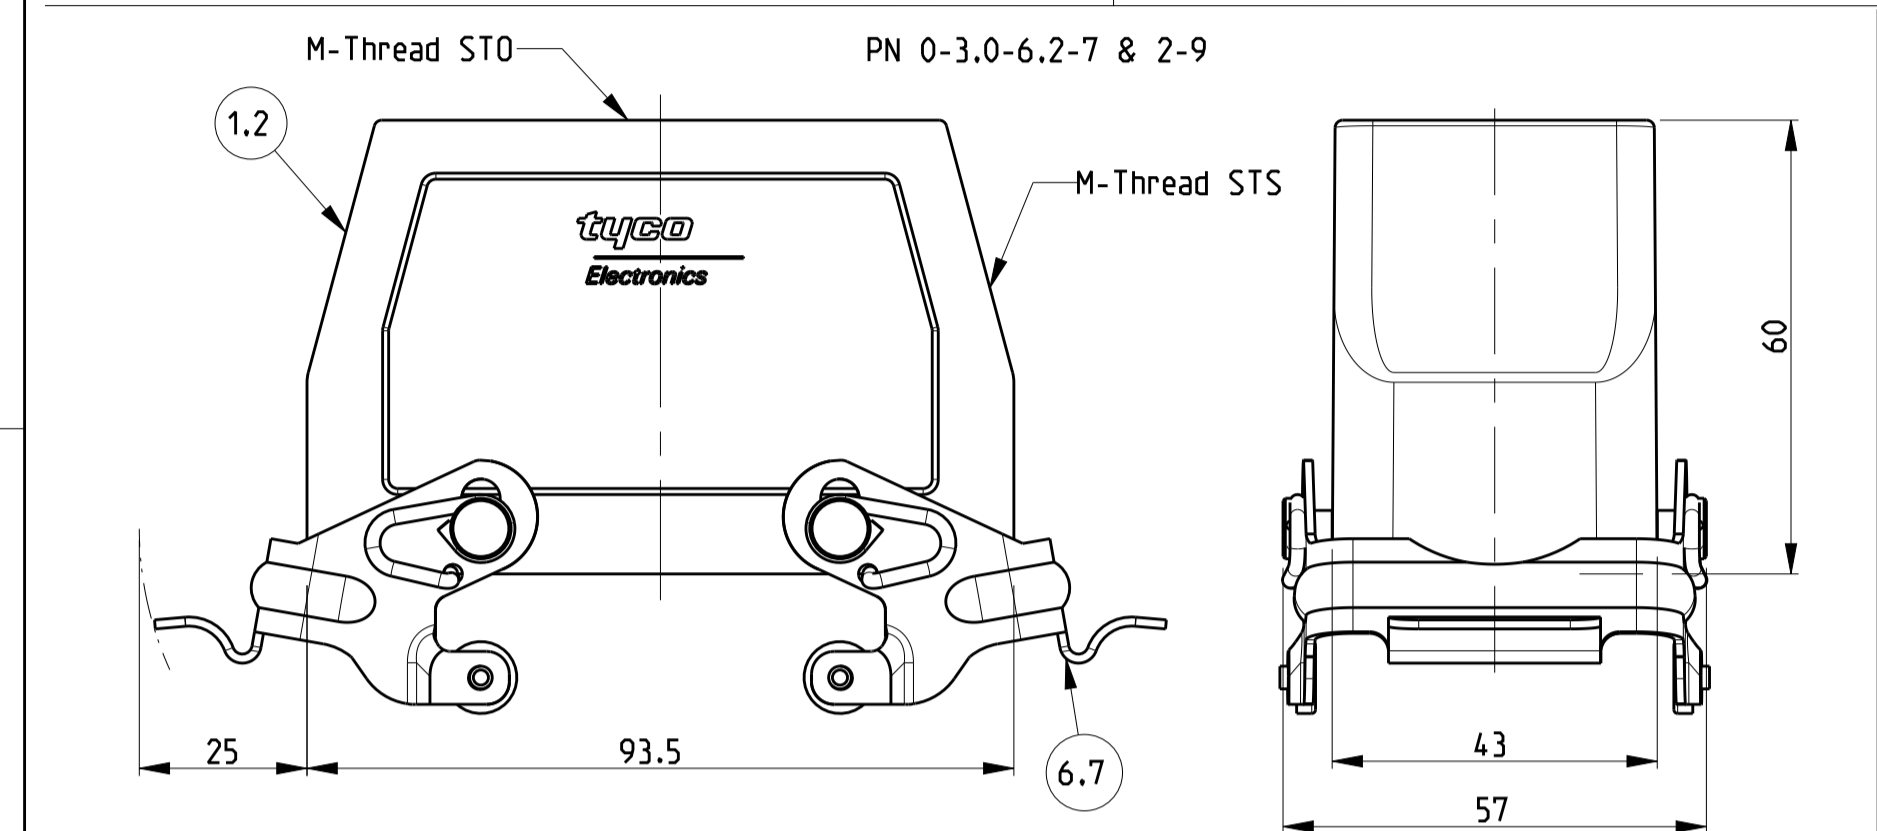

REVISIONS				
P	LTR	DESCRIPTION	DATE	APPV
B4		ECR-15-016632	28NOV2016	GCM MKO

NOTES

- Surface: - Powder varnish grey  
 - Aluminium oxide - Varnish black  
 - Chromital TCP passivation - varnish black
- Varnish on the inside not necessary
- Packaging  
 Packaging quantity 5 piece in a box
- Special Packaging

PRODUCT SPEC: 108-74001, 108-74003

APPLICATION SPEC: 114-74001, 114-74004

WEIGHT: A1

CAGE CODE: 00779

DRAWING NO: C=1106449

RESTRICTED TO

CUSTOMER DRAWING

SCALE: 1:1