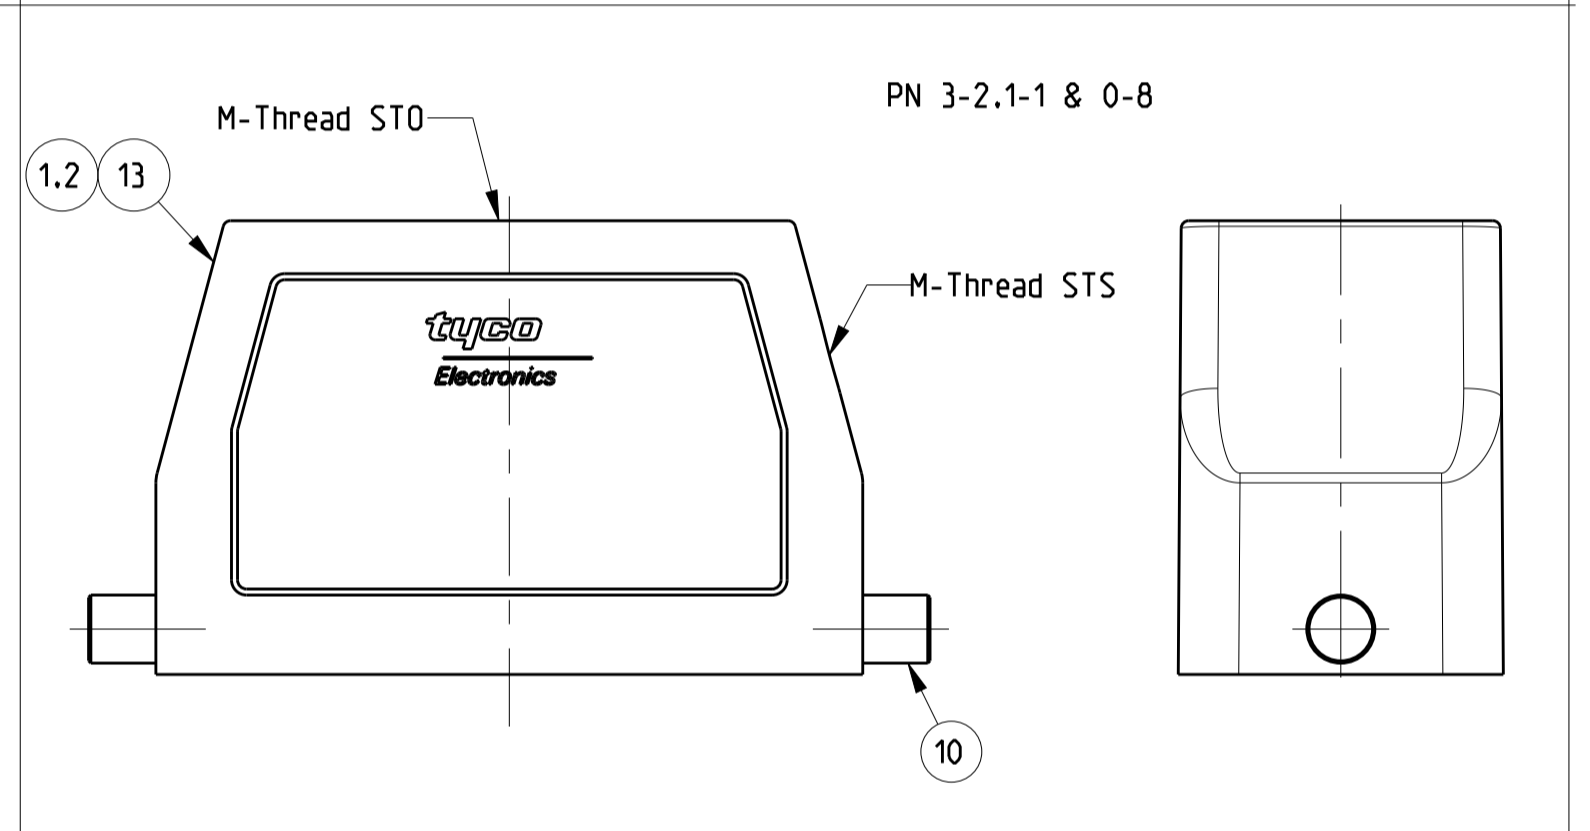

REVISIONS				
P	LTR	DESCRIPTION	DATE	APPV
B4		ECR-15-016632	28NOV2016	GCM MKO

NOTES

- Surface: - Powder varnish grey  
 - Aluminium oxide - Varnish black  
 - Chromital TCP passivation - varnish black
- Varnish on the inside not necessary
- Packaging  
 Packaging quantity 5 piece in a box
- Special Packaging

PRODUCT SPEC: 108-74001, 108-74003

APPLICATION SPEC: 114-74001, 114-74004

WEIGHT: A1

CAGE CODE: 00779

DRAWING NO: C=1106449

RESTRICTED TO

CUSTOMER DRAWING

SCALE: 1:1