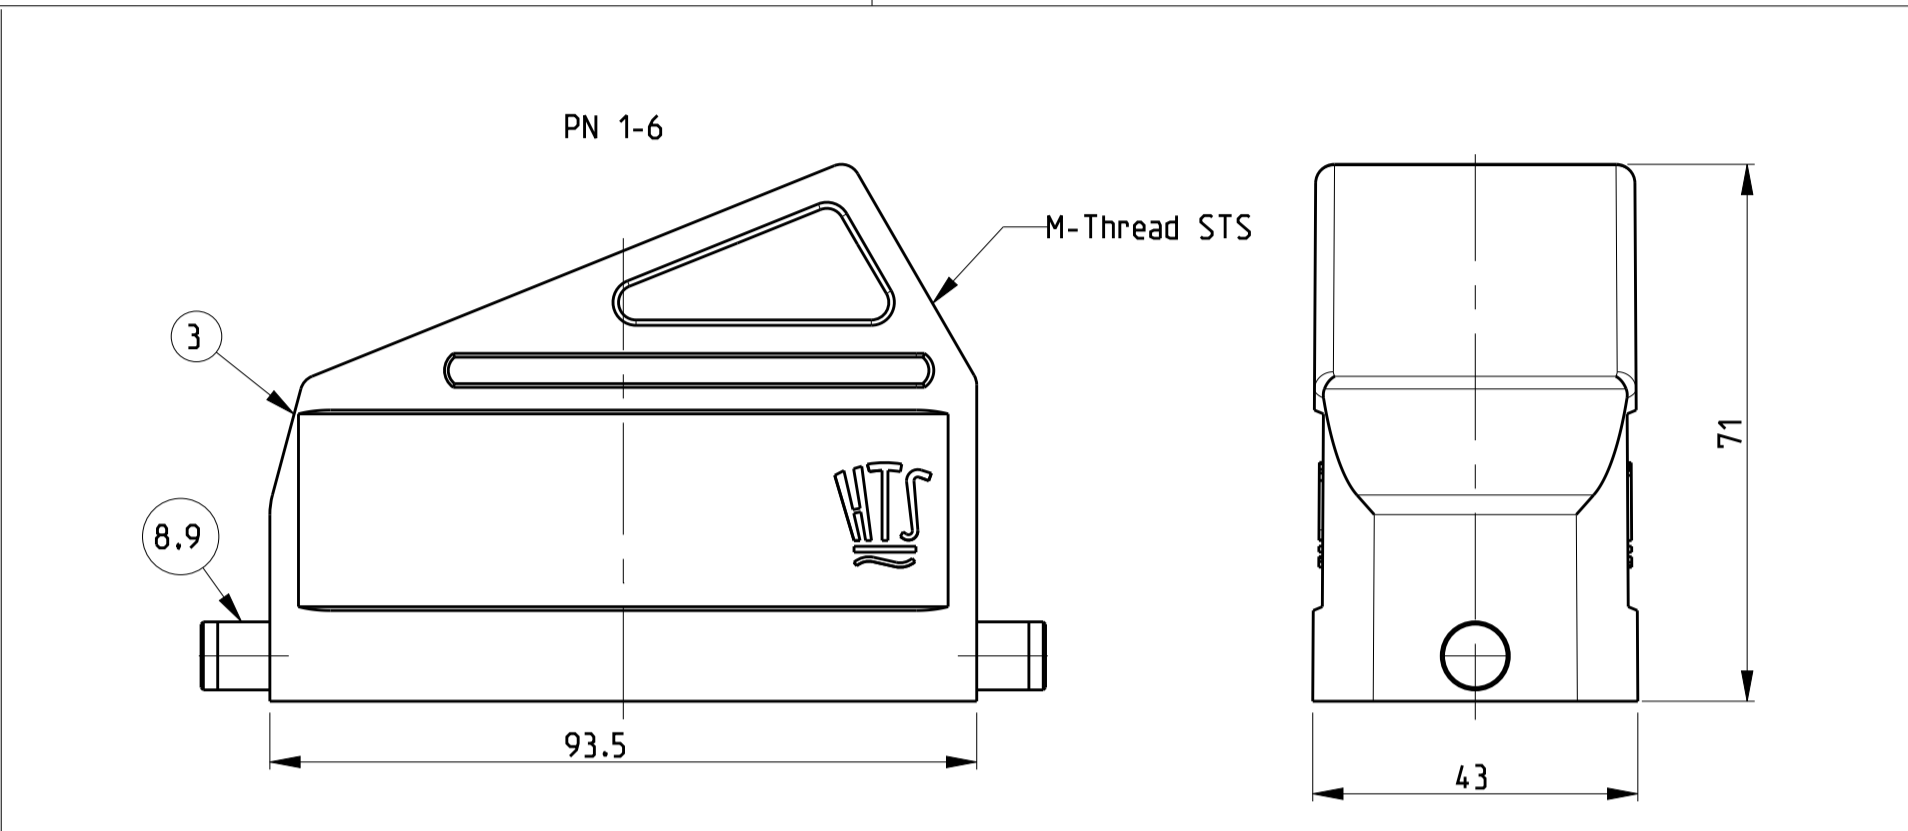

REVISIONS				
P	LTR	DESCRIPTION	DATE	APPV
B4		ECR-15-016632	28NOV2016	GCM MKO

NOTES

- Surface: - Powder varnish grey  
 - Aluminium oxide - Varnish black  
 - Chromital TCP passivation - varnish black
- Varnish on the inside not necessary
- Packaging  
 Packaging quantity 5 piece in a box
- Special Packaging

PRODUCT SPEC: 108-74001, 108-74003

APPLICATION SPEC: 114-74001, 114-74004

WEIGHT: A1

CAGE CODE: 00779

DRAWING NO: C=1106449

RESTRICTED TO

CUSTOMER DRAWING

SCALE: 1:1