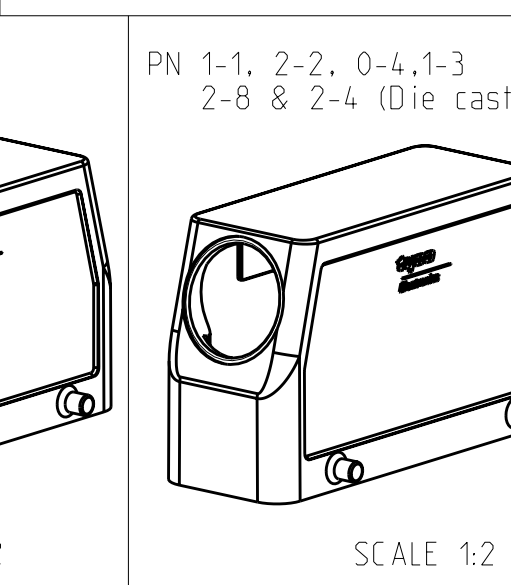

LOC		DIST		REVISIONS			
P	LTB	DESCRIPTION	DATE	DWN	APVD		
A	9	Released as per ECR-08-011918	12.May.2008	SP	TS		

NOTES:

- Material:Housing:Aluminium Diecasting Alloy
- Surface-Powder Vannish Grey
-Aluminium Oxide +
Vannish Black
-Chromit Passivation +
Vannish Black
- Vannish on the inside not necessary
- Special Packaging
- Packaging
Quantity 5 Pieces in a box

NO	QTY	DESCRIPTION	MATERIAL	SURFACE	COLOR	ITEM NO	NOTES
1	1	HB-EMV Hood	Aluminium	Aluminium Chromated	Black	12	
2	1	HB Hood	Aluminium		Grey	11	2xM32
3	1	ZB Central clip	Stainless Steel	Blank		10	
4	1	ZB Central clip	Steel	Zinc Plated	Blue	9	
5	1	YS Locking clip	Stainless Steel	Blank		8	
6	1	YS Locking clip	Steel	Zinc Plated	Blue	7	
7	1	LB Clip bolt	Stainless Steel	Blank		6	
8	1	LB Clip bolt	Steel	Zinc Plated	Blue	5	
9	1	VS Locking clip bolt	Stainless Steel	Blank		4	
10	1	VS Locking clip bolt	Aluminium		Grey	3	
11	1	HB-K Hood	Aluminium	Aluminium Oxide	Black	2	
12	1	HB Hood	Aluminium		Grey	1	