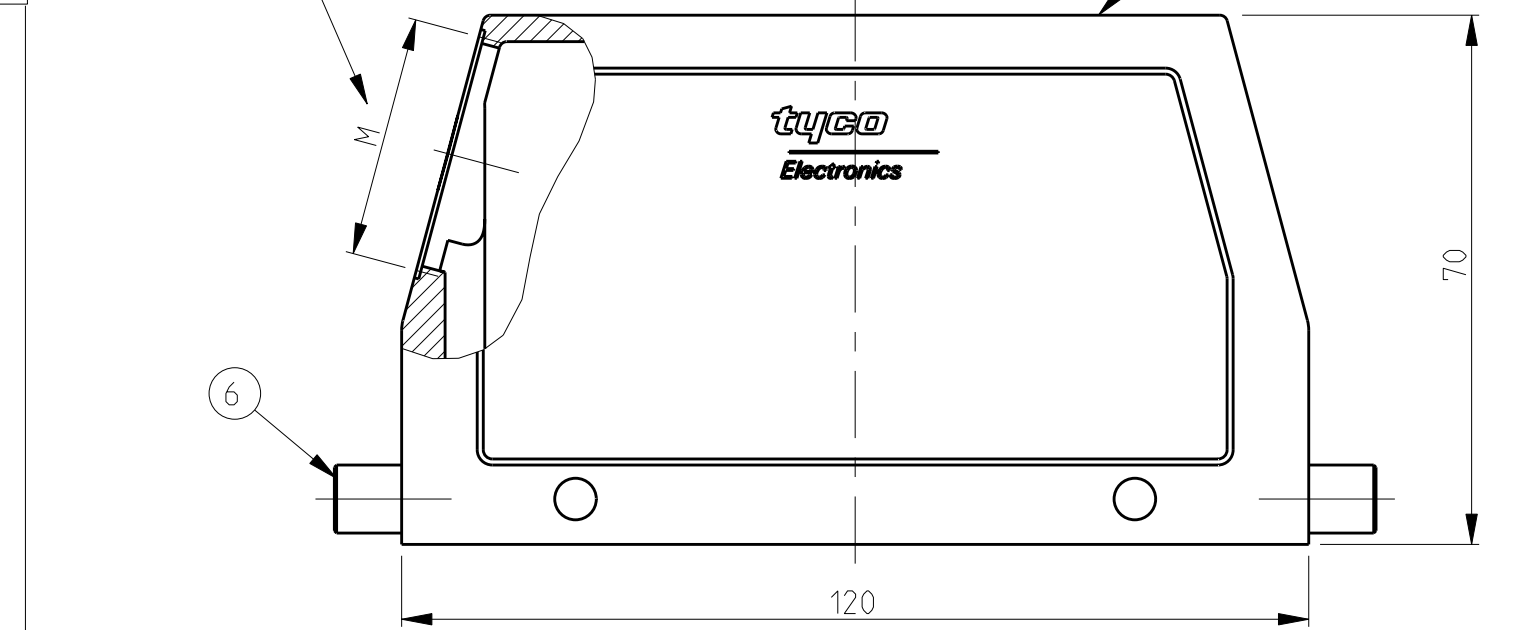

LOC		DIST		REVISIONS			
P	LTB	DESCRIPTION	DATE	DWN	APVD		
A	9	Released as per ECR-08-011918	12.May.2008	SP	TS		

NOTES:

- Material:Housing:Aluminium Diecasting Alloy
- Surface-Powder Vannish Grey
-Aluminium Oxide +
Vannish Black
-Chromit Passivation +
Vannish Black
- Vannish on the inside not necessary
- Special Packaging
- Packaging
Quantity 5 Pieces in a box