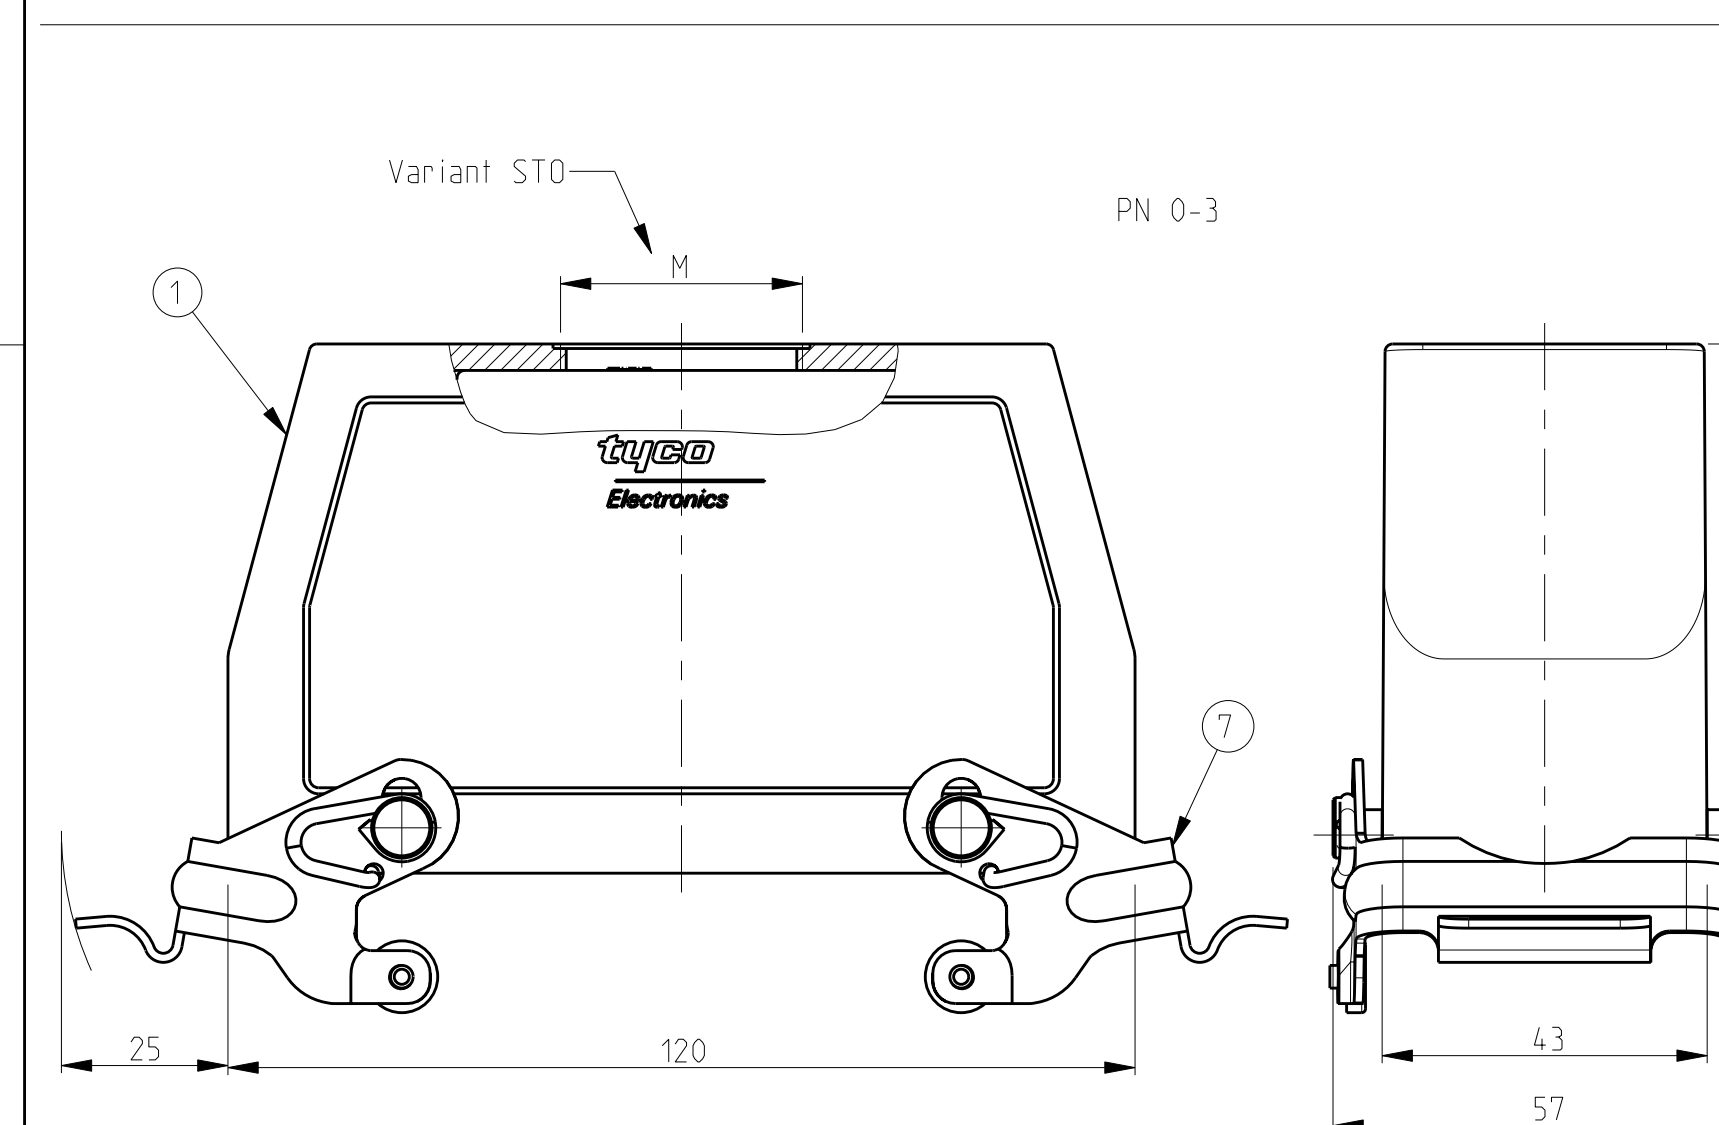

LOC		DIST		REVISIONS			
P	LTB	DESCRIPTION	DATE	DWN	APVD		
A	9	Released as per ECR-08-011918	12.May.2008	SP	TS		

NOTES:

- Material:Housing:Aluminium Diecasting Alloy
- Surface-Powder Vannish Grey
-Aluminium Oxide +
Vannish Black
-Chromit Passivation +
Vannish Black
- Vannish on the inside not necessary
- Special Packaging
- Packaging
Quantity 5 Pieces in a box