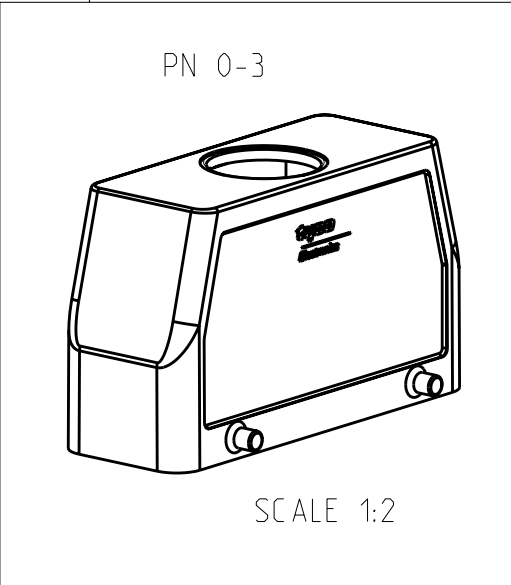

LOC		DIST		REVISIONS			
P	LTB	DESCRIPTION	DATE	DWN	APVD		
A	9	Released as per ECR-08-011918	12.May.2008	SP	TS		

NOTES:

- Material:Housing:Aluminium Diecasting Alloy
- Surface-Powder Vannish Grey
-Aluminium Oxide +
Vannish Black
-Chromit Passivation +
Vannish Black
- Vannish on the inside not necessary
- Special Packaging
- Packaging
Quantity 5 Pieces in a box

NO	QTY	DESCRIPTION	MATERIAL	SURFACE	COLOR	ITEM NO	NOTES
1	1	HB-EMV Hood	Aluminium	Aluminium Chromated	Black	12	
2	1	HB Hood	Aluminium		Grey	11	2xM32
3	1	ZB Central clip	Stainless Steel	Blank		10	
4	1	ZB Central clip	Steel	Zinc Plated	Blue	9	
5	1	YS Locking clip	Stainless Steel	Blank		8	
6	1	YS Locking clip	Steel	Zinc Plated	Blue	7	
7	1	LB Clip bolt	Stainless Steel	Blank		6	
8	1	LB Clip bolt	Steel	Zinc Plated	Blue	5	
9	1	VS Locking clip bolt	Stainless Steel	Blank		4	
10	1	VS Locking clip bolt	Aluminium		Grey	3	
11	1	HB-K Hood	Aluminium	Aluminium Oxide	Black	2	
12	1	HB Hood	Aluminium		Grey	1	