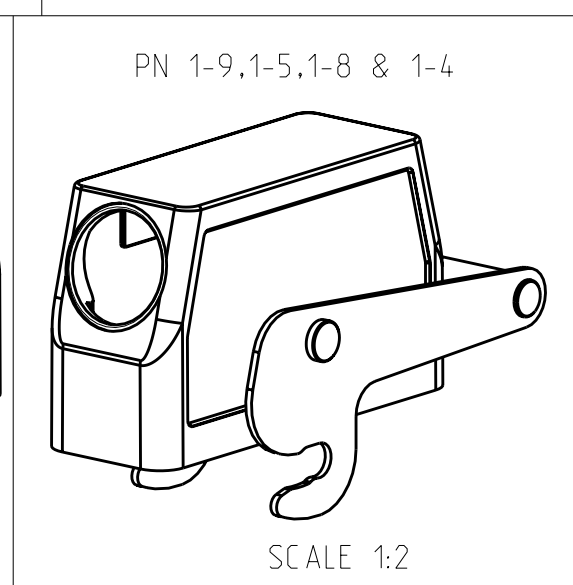

LOC		DIST		REVISIONS			
P	LTB	DESCRIPTION	DATE	DWN	APVD		
A	9	Released as per ECR-08-011918	12.May.2008	SP	TS		

NOTES:

- Material:Housing:Aluminium Diecasting Alloy
- Surface-Powder Vannish Grey
-Aluminium Oxide +
Vannish Black
-Chromit Passivation +
Vannish Black
- Vannish on the inside not necessary
- Special Packaging
- Packaging
Quantity 5 Pieces in a box

NO	QTY	DESCRIPTION	MATERIAL	SURFACE	COLOR	ITEM NO	NOTES
1	1	HB-EMV Hood	Aluminium	Aluminium Chromated	Black	12	
2	1	HB Hood	Aluminium		Grey	11	2xM32
3	1	ZB Central clip	Stainless Steel	Blank		10	
4	1	ZB Central clip	Steel	Zinc Plated	Blue	9	
5	1	YS Locking clip	Stainless Steel	Blank		8	
6	1	YS Locking clip	Steel	Zinc Plated	Blue	7	
7	1	LB Clip bolt	Stainless Steel	Blank		6	
8	1	LB Clip bolt	Steel	Zinc Plated	Blue	5	
9	1	VS Locking clip bolt	Stainless Steel	Blank		4	
10	1	VS Locking clip bolt	Aluminium		Grey	3	
11	1	HB-K Hood	Aluminium	Aluminium Oxide	Black	2	
12	1	HB Hood	Aluminium		Grey	1	