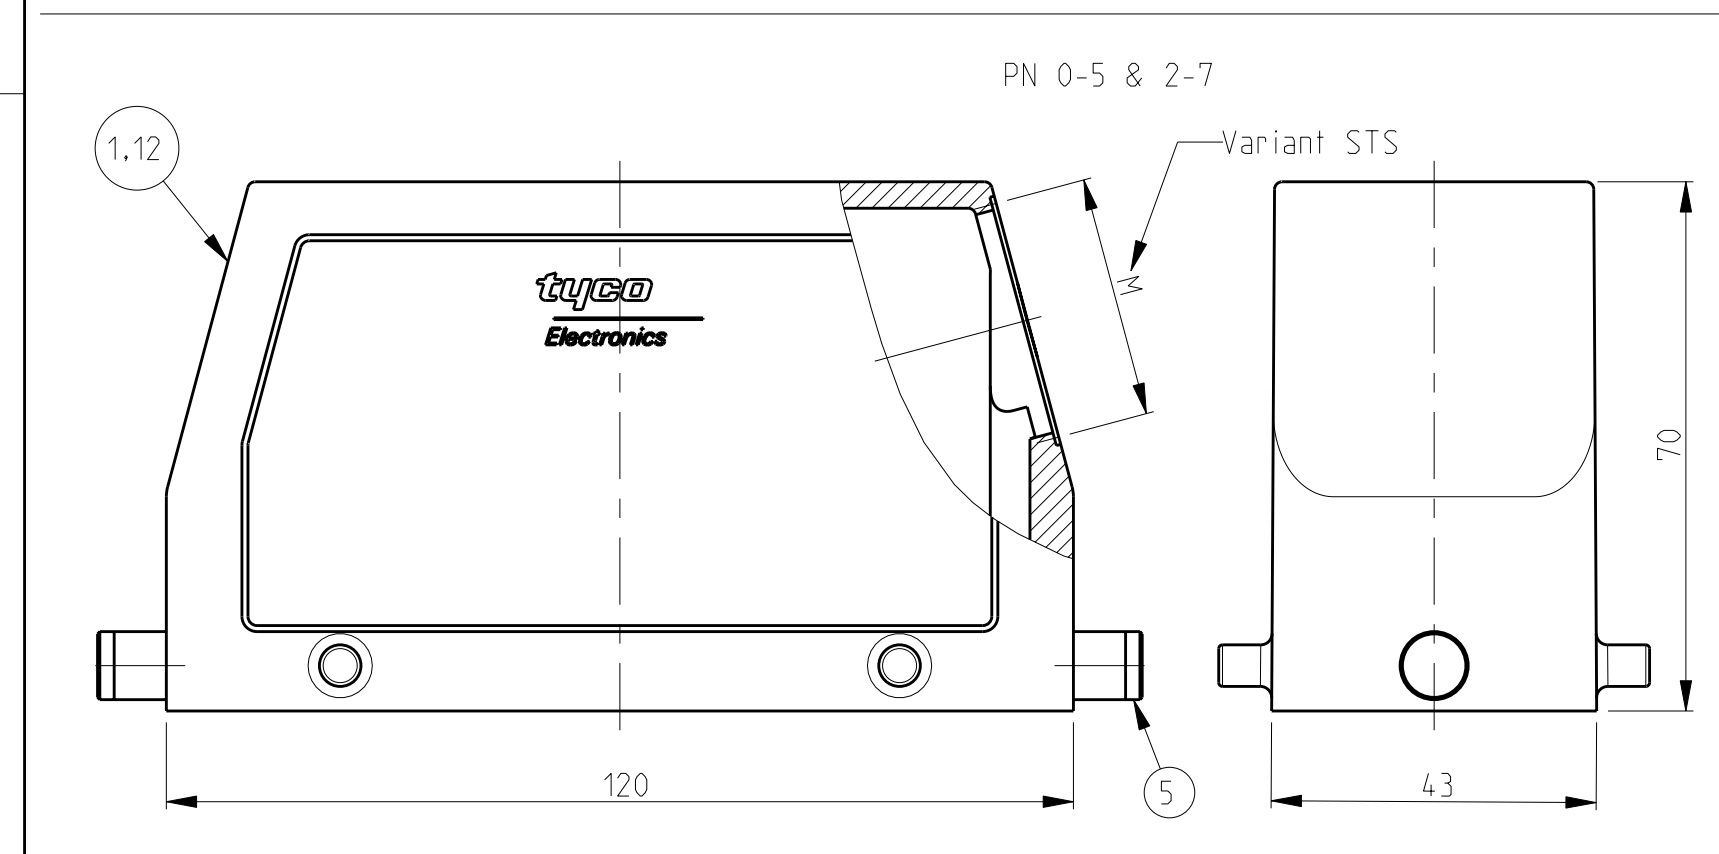

LOC		DIST		REVISIONS			
P	LTB	DESCRIPTION	DATE	DWN	APVD		
A	9	Released as per ECR-08-011918	12.May.2008	SP	TS		

NOTES:

- Material:Housing:Aluminium Diecasting Alloy
- Surface-Powder Vannish Grey
-Aluminium Oxide +
Vannish Black
-Chromit Passivation +
Vannish Black
- Vannish on the inside not necessary
- Special Packaging
- Packaging
Quantity 5 Pieces in a box