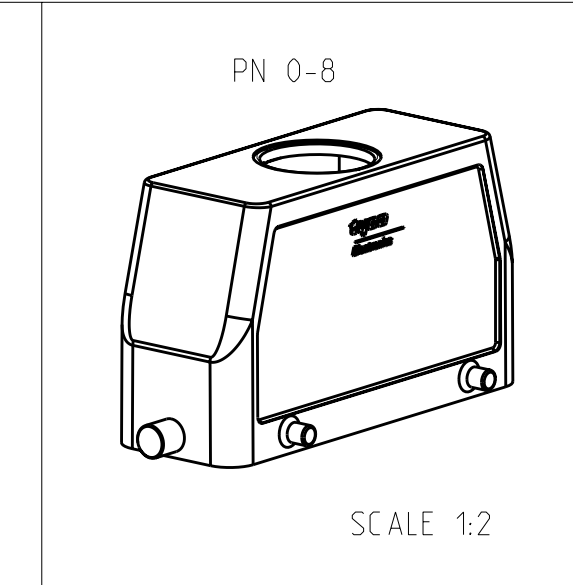

LOC		DIST		REVISIONS			
P	LTB	DESCRIPTION	DATE	DWN	APVD		
A	9	Released as per ECR-08-011918	12.May.2008	SP	TS		

NOTES:

- Material:Housing:Aluminium Diecasting Alloy
- Surface-Powder Vannish Grey
-Aluminium Oxide +
Vannish Black
-Chromit Passivation +
Vannish Black
- Vannish on the inside not necessary
- Special Packaging
- Packaging
Quantity 5 Pieces in a box

NO	QTY	DESCRIPTION	MATERIAL	SURFACE	COLOR	ITEM NO	NOTES
1	1	HB-EMV Hood	Aluminium	Aluminium Chromated	Black	12	
2	1	HB Hood	Aluminium		Grey	11	2xM32
3	1	ZB Central clip	Stainless Steel	Blank		10	
4	1	ZB Central clip	Steel	Zinc Plated	Blue	9	
5	1	YS Locking clip	Stainless Steel	Blank		8	
6	1	YS Locking clip	Steel	Zinc Plated	Blue	7	
7	1	LB Clip bolt	Stainless Steel	Blank		6	
8	1	LB Clip bolt	Steel	Zinc Plated	Blue	5	
9	1	VS Locking clip bolt	Stainless Steel	Blank		4	
10	1	VS Locking clip bolt	Aluminium		Grey	3	
11	1	HB-K Hood	Aluminium	Aluminium Oxide	Black	2	
12	1	HB Hood	Aluminium		Grey	1	