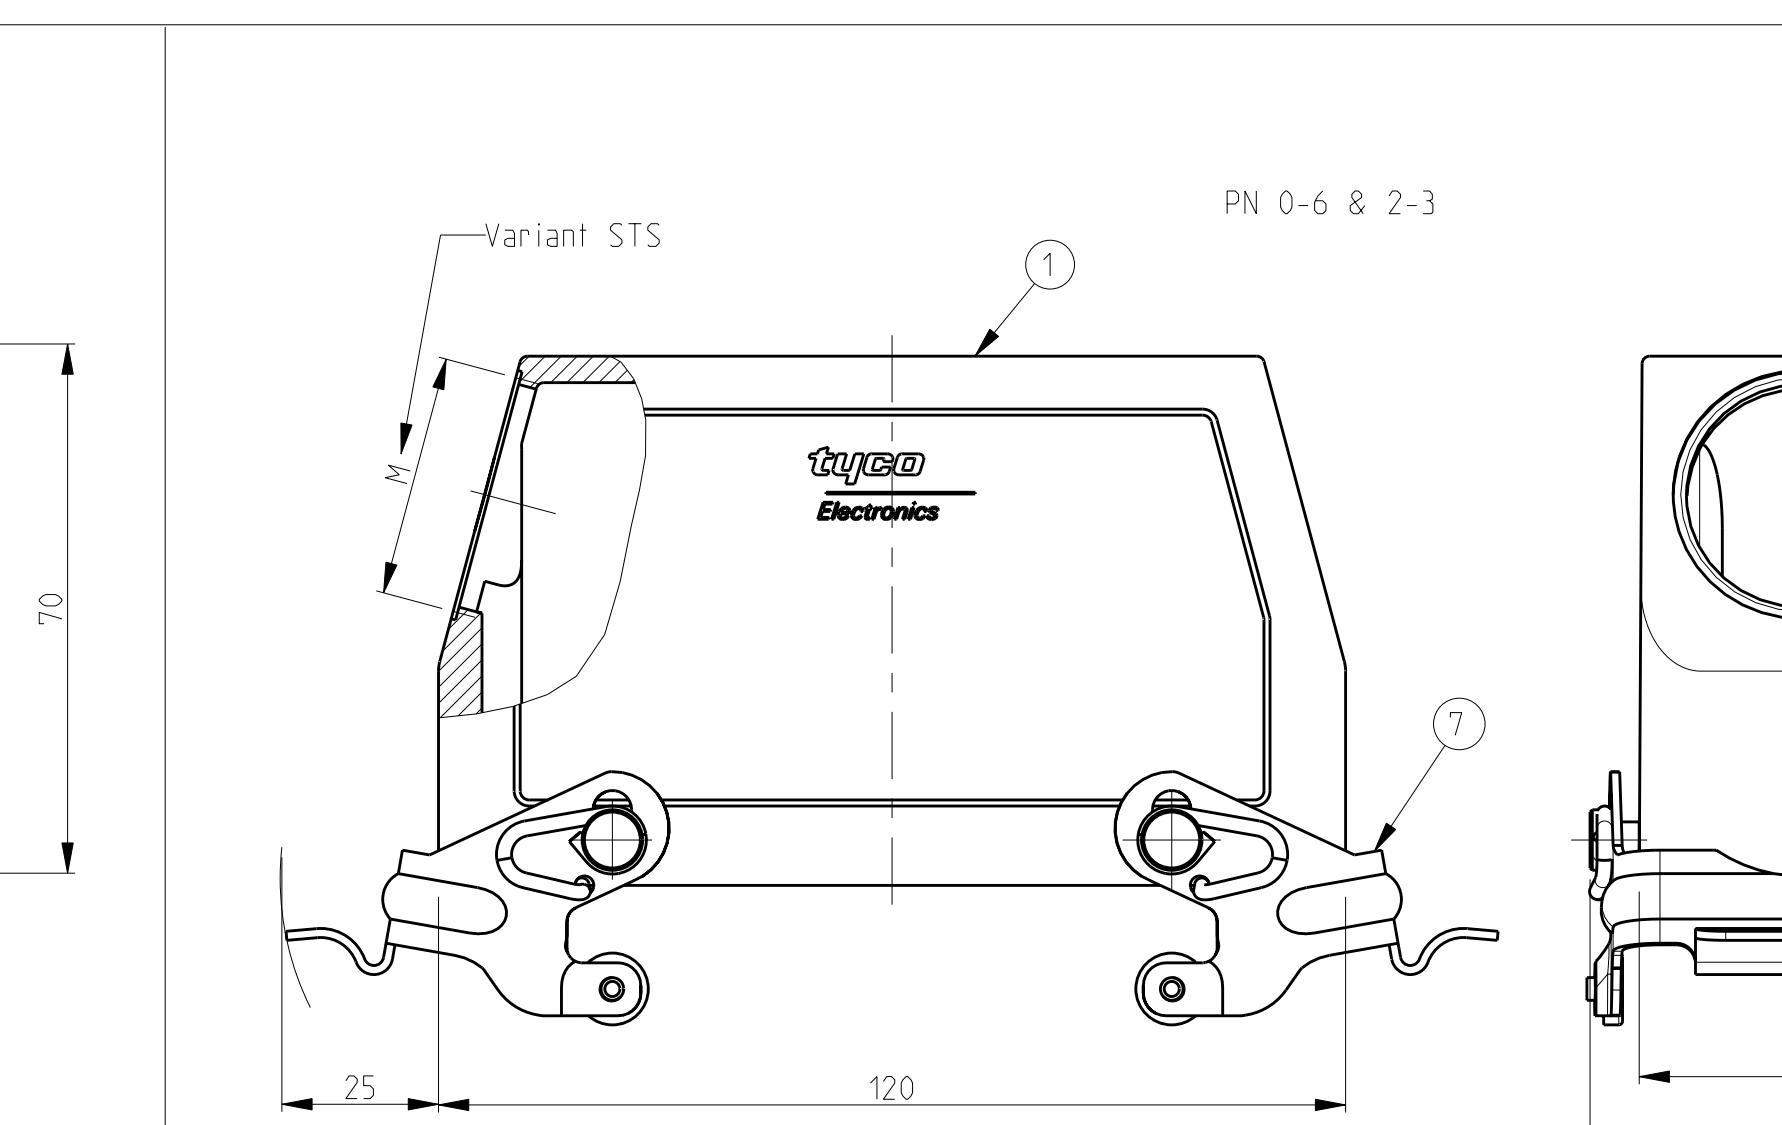

LOC		DIST		REVISIONS			
P	LTB	DESCRIPTION	DATE	DWN	APVD		
A	9	Released as per ECR-08-011918	12.May.2008	SP	TS		

NOTES:

- Material:Housing:Aluminium Diecasting Alloy
- Surface-Powder Vannish Grey
-Aluminium Oxide +
Vannish Black
-Chromit Passivation +
Vannish Black
- Vannish on the inside not necessary
- Special Packaging
- Packaging
Quantity 5 Pieces in a box

NO	QTY	DESCRIPTION	MATERIAL	SURFACE	COLOR	ITEM NO	NOTES
1	1	HB-EMV Hood	Aluminium	Aluminium Chromated	Black	12	
2	1	HB Hood	Aluminium		Grey	11	2xM32
3	1	ZB Central clip	Stainless Steel	Blank		10	
4	1	ZB Central clip	Steel	Zinc Plated	Blue	9	
5	1	YS Locking clip	Stainless Steel	Blank		8	
6	1	YS Locking clip	Steel	Zinc Plated	Blue	7	
7	1	LB Clip bolt	Stainless Steel	Blank		6	
8	1	LB Clip bolt	Steel	Zinc Plated	Blue	5	
9	1	VS Locking clip bolt	Stainless Steel	Blank		4	
10	1	VS Locking clip bolt	Aluminium		Grey	3	
11	1	HB-K Hood	Aluminium	Aluminium Oxide	Black	2	
12	1	HB Hood	Aluminium		Grey	1	