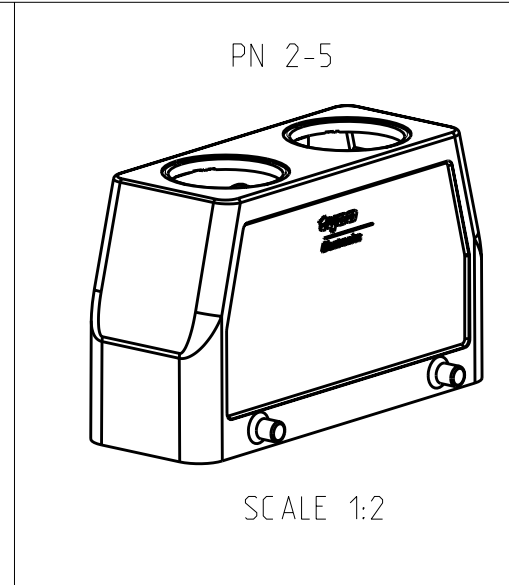

LOC		DIST		REVISIONS			
P	LTB	DESCRIPTION	DATE	DWN	APVD		
A	9	Released as per ECR-08-011918	12.May.2008	SP	TS		

NOTES:

- Material:Housing:Aluminium Diecasting Alloy
- Surface-Powder Vannish Grey
-Aluminium Oxide +
Vannish Black
-Chromit Passivation +
Vannish Black
- Vannish on the inside not necessary
- Special Packaging
- Packaging
Quantity 5 Pieces in a box

NO	QTY	DESCRIPTION	MATERIAL	SURFACE	COLOR	ITEM NO	NOTES
1	1	HB-EMV Hood	Aluminium	Aluminium Chromated	Black	12	
2	1	HB Hood	Aluminium		Grey	11	2xM32
3	1	ZB Central clip	Stainless Steel	Blank		10	
4	1	ZB Central clip	Steel	Zinc Plated	Blue	9	
5	1	YS Locking clip	Stainless Steel	Blank		8	
6	1	YS Locking clip	Steel	Zinc Plated	Blue	7	
7	1	LB Clip bolt	Stainless Steel	Blank		6	
8	1	LB Clip bolt	Steel	Zinc Plated	Blue	5	
9	1	VS Locking clip bolt	Stainless Steel	Blank		4	
10	1	VS Locking clip bolt	Aluminium		Grey	3	
11	1	HB-K Hood	Aluminium	Aluminium Oxide	Black	2	
12	1	HB Hood	Aluminium		Grey	1	