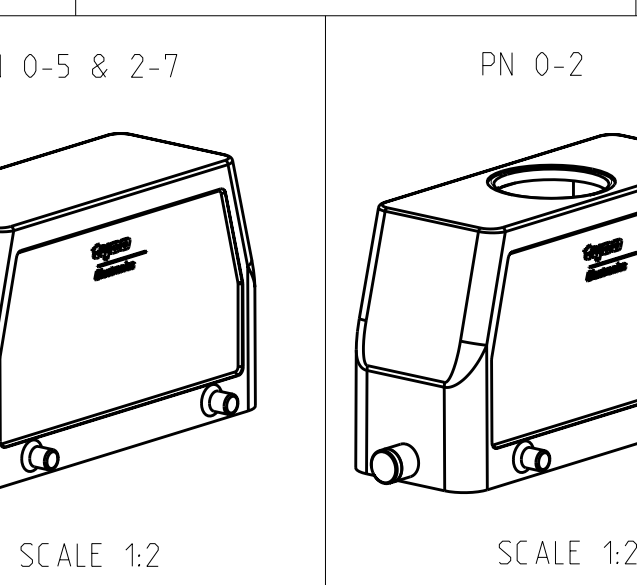

LOC		DIST		REVISIONS			
P	LTB	DESCRIPTION	DATE	DWN	APVD		
A	9	Released as per ECR-08-011918	12.May.2008	SP	TS		

NOTES:

- Material:Housing:Aluminium Diecasting Alloy
- Surface-Powder Vannish Grey
-Aluminium Oxide +
Vannish Black
-Chromit Passivation +
Vannish Black
- Vannish on the inside not necessary
- Special Packaging
- Packaging
Quantity 5 Pieces in a box

NO	QTY	DESCRIPTION	MATERIAL	SURFACE	COLOR	ITEM NO	NOTES
1	1	HB-EMV Hood	Aluminium	Aluminium Chromated	Black	12	
2	1	HB Hood	Aluminium		Grey	11	2xM32
3	1	ZB Central clip	Stainless Steel	Blank		10	
4	1	ZB Central clip	Steel	Zinc Plated	Blue	9	
5	1	YS Locking clip	Stainless Steel	Blank		8	
6	1	YS Locking clip	Steel	Zinc Plated	Blue	7	
7	1	LB Clip bolt	Stainless Steel	Blank		6	
8	1	LB Clip bolt	Steel	Zinc Plated	Blue	5	
9	1	VS Locking clip bolt	Stainless Steel	Blank		4	
10	1	VS Locking clip bolt	Aluminium		Grey	3	
11	1	HB-K Hood	Aluminium	Aluminium Oxide	Black	2	
12	1	HB Hood	Aluminium		Grey	1	