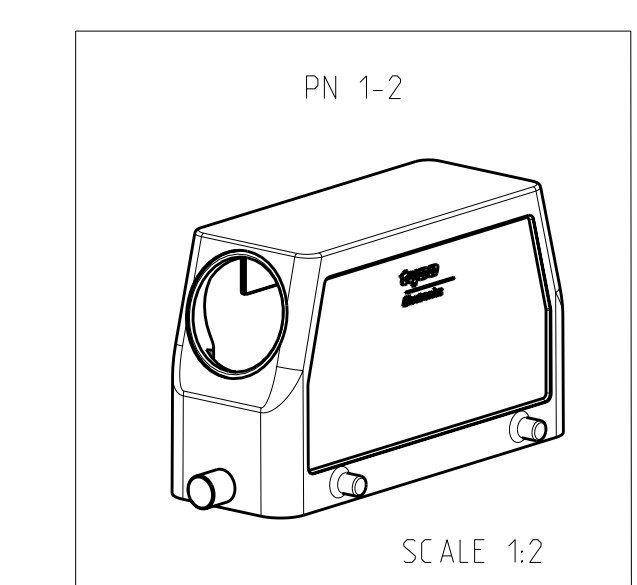

LOC		DIST		REVISIONS			
P	LTB	DESCRIPTION	DATE	DWN	APVD		
A	9	Released as per ECR-08-011918	12.May.2008	SP	TS		

NOTES:

- Material:Housing:Aluminium Diecasting Alloy
- Surface-Powder Vannish Grey
-Aluminium Oxide +
Vannish Black
-Chromit Passivation +
Vannish Black
- Vannish on the inside not necessary
- Special Packaging
- Packaging
Quantity 5 Pieces in a box

NO	QTY	DESCRIPTION	MATERIAL	SURFACE	COLOR	ITEM NO	NOTES
1	1	HB-EMV Hood	Aluminium	Aluminium Chromated	Black	12	
2	1	HB Hood	Aluminium		Grey	11	2xM32
3	1	ZB Central clip	Stainless Steel	Blank		10	
4	1	ZB Central clip	Steel	Zinc Plated	Blue	9	
5	1	YS Locking clip	Stainless Steel	Blank		8	
6	1	YS Locking clip	Steel	Zinc Plated	Blue	7	
7	1	LB Clip bolt	Stainless Steel	Blank		6	
8	1	LB Clip bolt	Steel	Zinc Plated	Blue	5	
9	1	VS Locking clip bolt	Stainless Steel	Blank		4	
10	1	VS Locking clip bolt	Aluminium		Grey	3	
11	1	HB-K Hood	Aluminium	Aluminium Oxide	Black	2	
12	1	HB Hood	Aluminium		Grey	1	