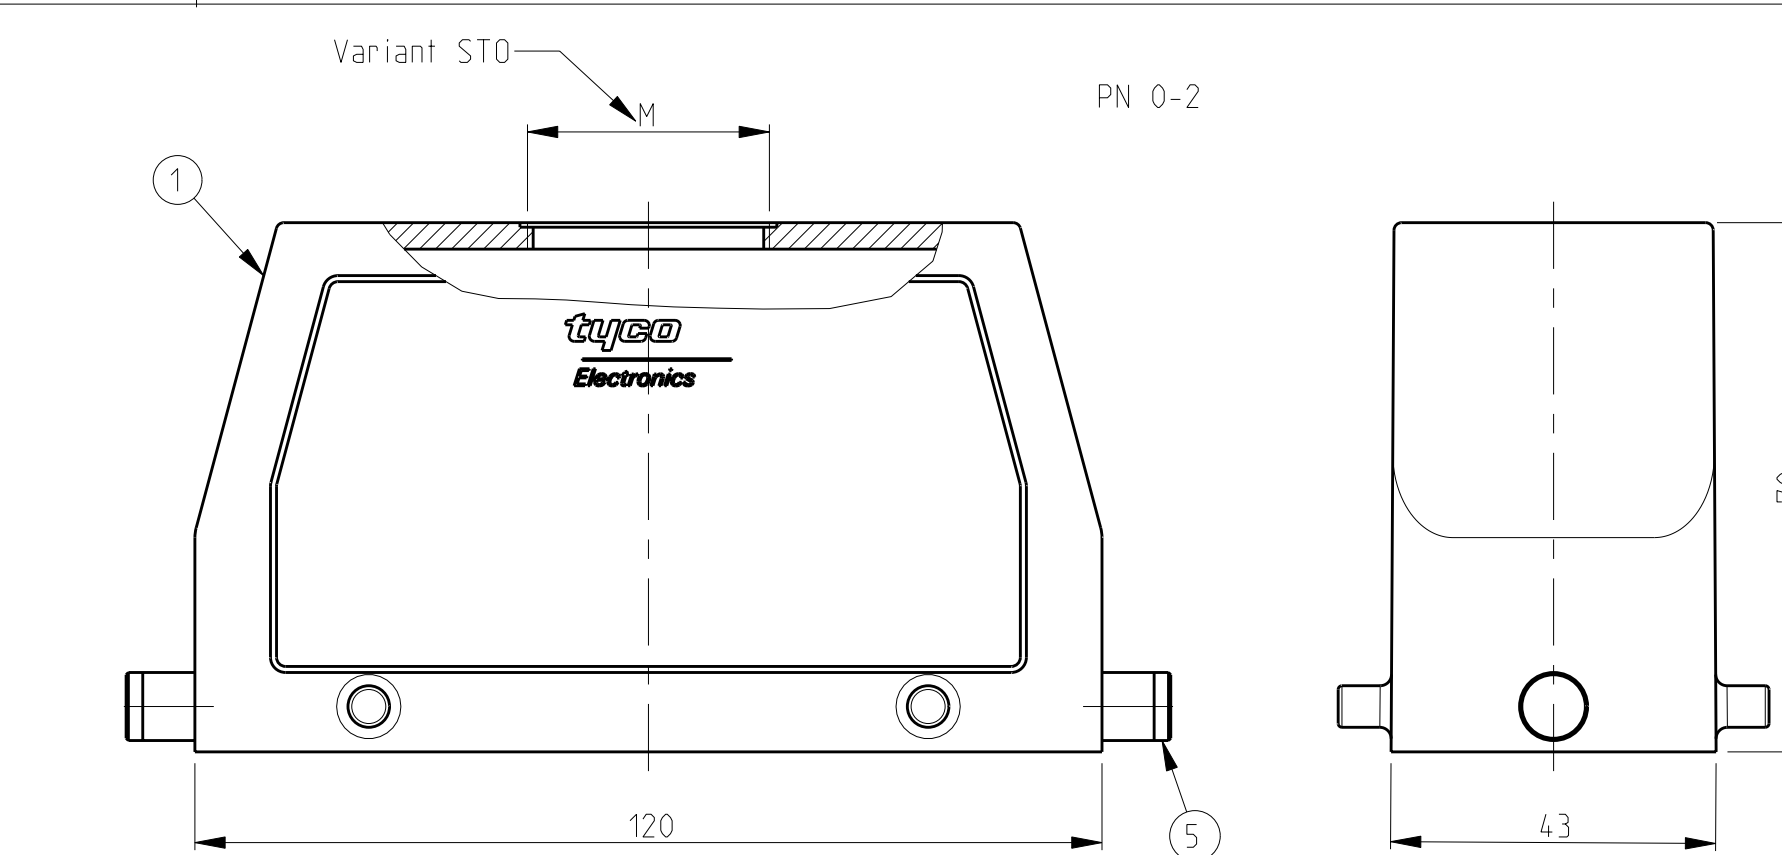

LOC		DIST		REVISIONS			
P	LTB	DESCRIPTION	DATE	DWN	APVD		
A	9	Released as per ECR-08-011918	12.May.2008	SP	TS		

NOTES:

- Material:Housing:Aluminium Diecasting Alloy
- Surface-Powder Vannish Grey
-Aluminium Oxide +
Vannish Black
-Chromit Passivation +
Vannish Black
- Vannish on the inside not necessary
- Special Packaging
- Packaging
Quantity 5 Pieces in a box