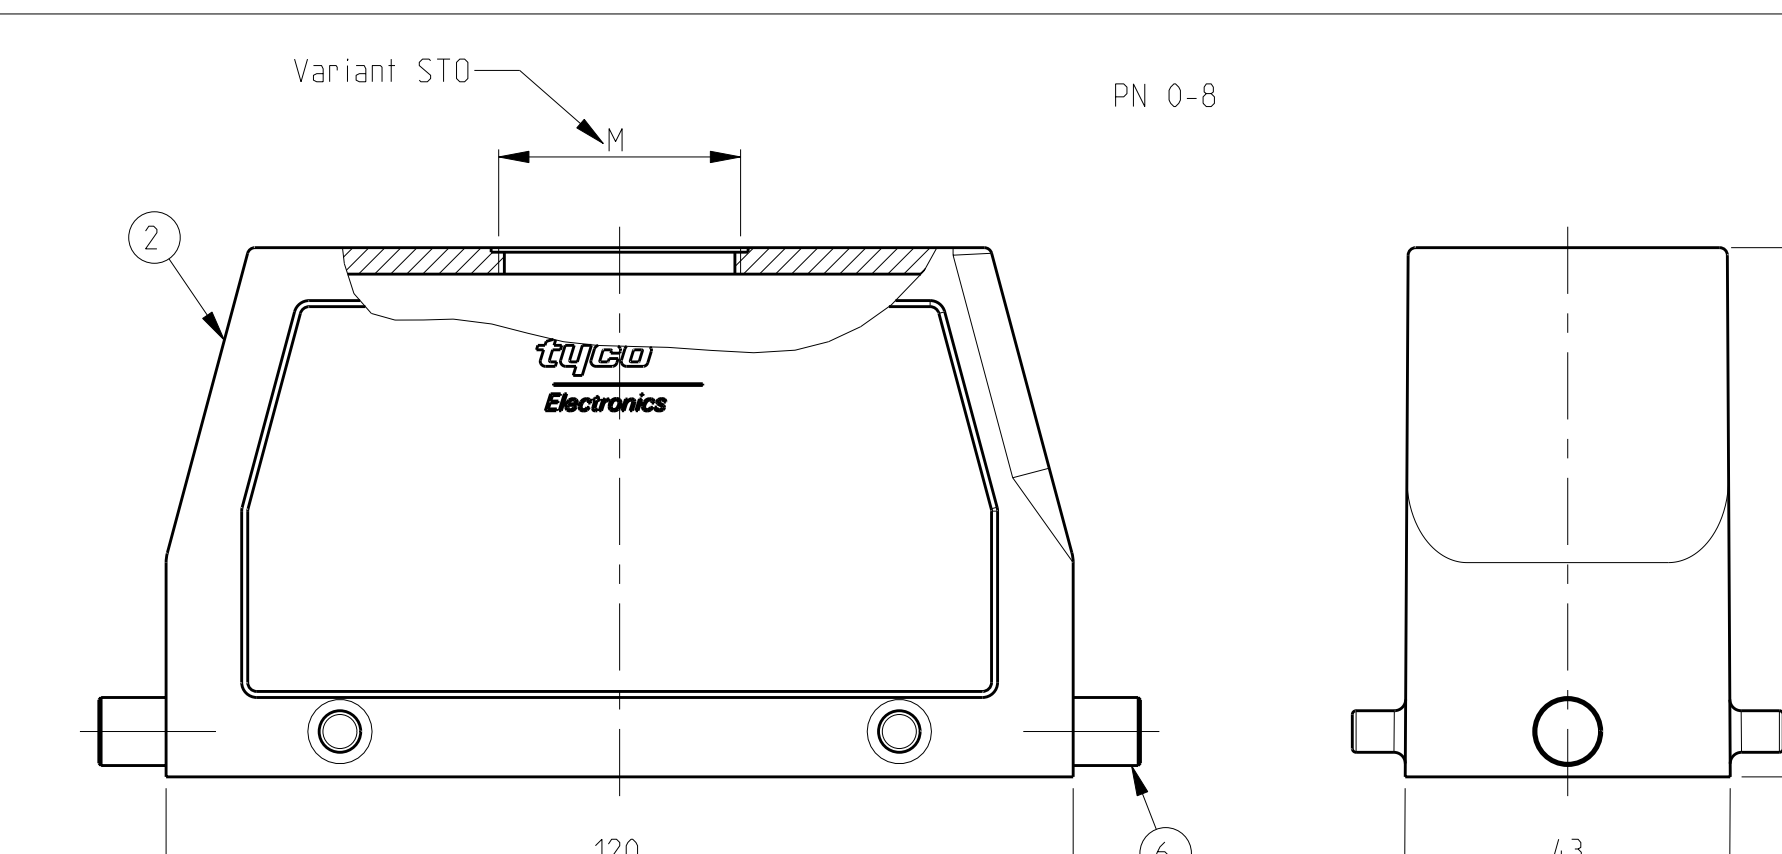

LOC		DIST		REVISIONS			
P	LTB	DESCRIPTION	DATE	DWN	APVD		
A	9	Released as per ECR-08-011918	12.May.2008	SP	TS		

NOTES:

- Material:Housing:Aluminium Diecasting Alloy
- Surface-Powder Vannish Grey
-Aluminium Oxide +
Vannish Black
-Chromit Passivation +
Vannish Black
- Vannish on the inside not necessary
- Special Packaging
- Packaging
Quantity 5 Pieces in a box