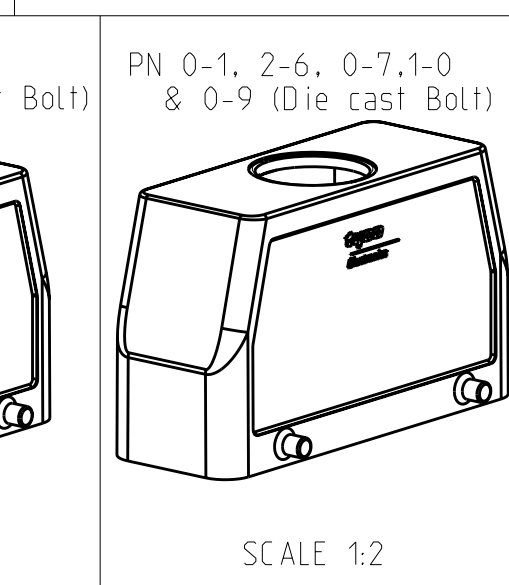

LOC		DIST		REVISIONS			
P	LTB	DESCRIPTION	DATE	DWN	APVD		
A	9	Released as per ECR-08-011918	12.May.2008	SP	TS		

NOTES:

- Material:Housing:Aluminium Diecasting Alloy
- Surface-Powder Vannish Grey
-Aluminium Oxide +
Vannish Black
-Chromit Passivation +
Vannish Black
- Vannish on the inside not necessary
- Special Packaging
- Packaging
Quantity 5 Pieces in a box

NO	QTY	DESCRIPTION	MATERIAL	SURFACE	COLOR	ITEM NO	NOTES
1	1	HB-EMV Hood	Aluminium	Aluminium Chromated	Black	12	
2	1	HB Hood	Aluminium		Grey	11	2xM32
3	1	ZB Central clip	Stainless Steel	Blank		10	
4	1	ZB Central clip	Steel	Zinc Plated	Blue	9	
5	1	YS Locking clip	Stainless Steel	Blank		8	
6	1	YS Locking clip	Steel	Zinc Plated	Blue	7	
7	1	LB Clip bolt	Stainless Steel	Blank		6	
8	1	LB Clip bolt	Steel	Zinc Plated	Blue	5	
9	1	VS Locking clip bolt	Stainless Steel	Blank		4	
10	1	VS Locking clip bolt	Aluminium		Grey	3	
11	1	HB-K Hood	Aluminium	Aluminium Oxide	Black	2	
12	1	HB Hood	Aluminium		Grey	1	