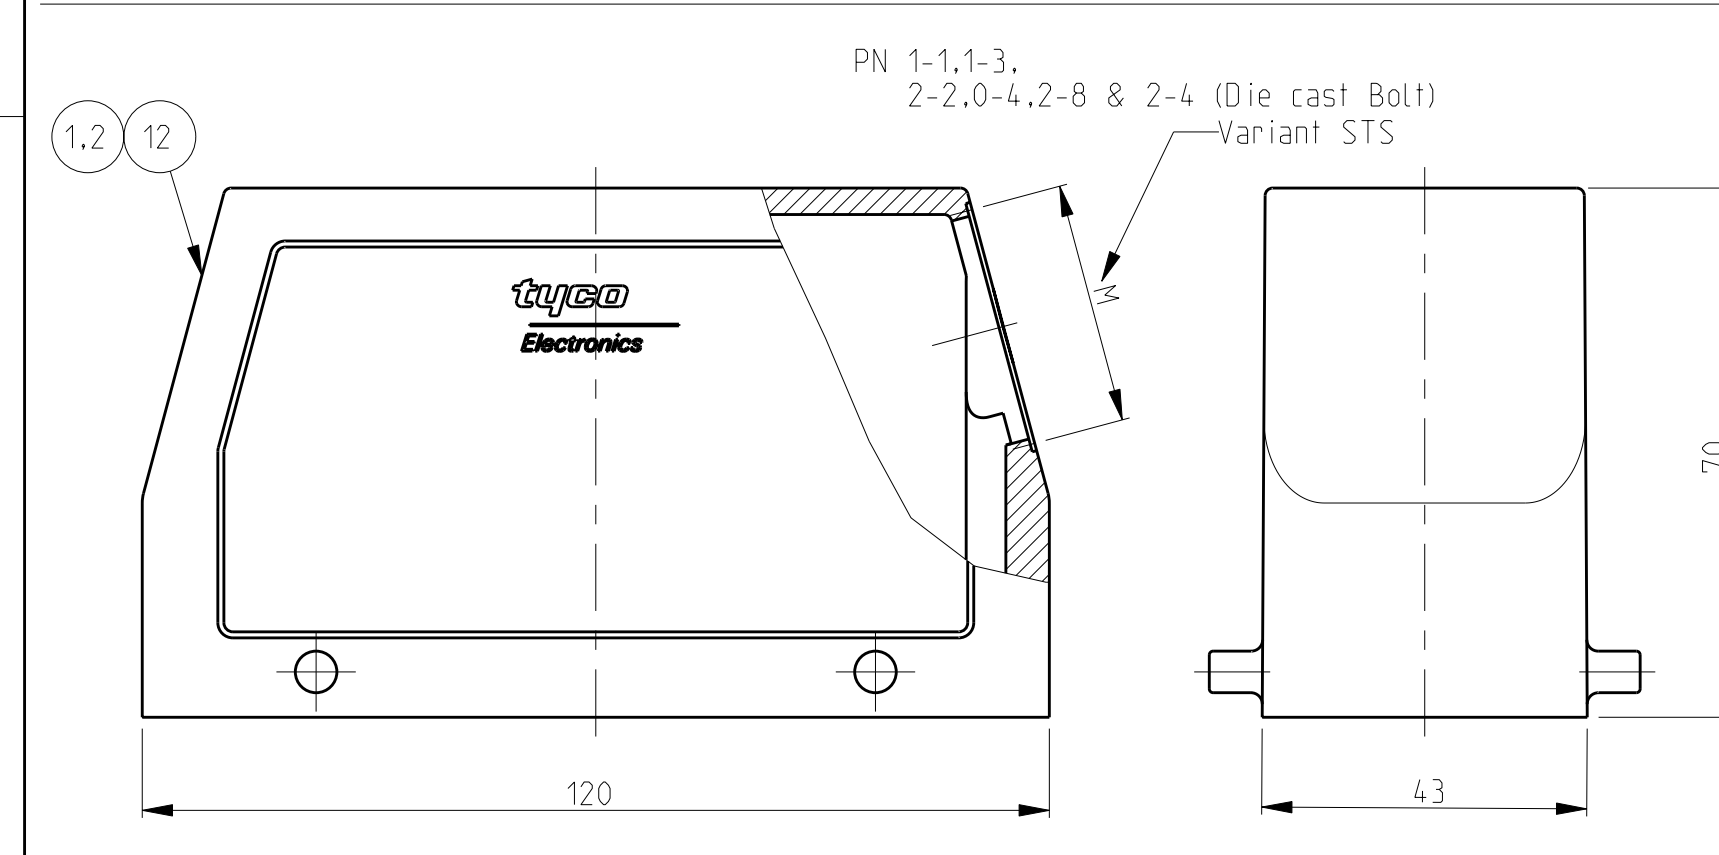

LOC		DIST		REVISIONS			
P	LTB	DESCRIPTION	DATE	DWN	APVD		
A	9	Released as per ECR-08-011918	12.May.2008	SP	TS		

NOTES:

- Material:Housing:Aluminium Diecasting Alloy
- Surface-Powder Vannish Grey
-Aluminium Oxide +
Vannish Black
-Chromit Passivation +
Vannish Black
- Vannish on the inside not necessary
- Special Packaging
- Packaging
Quantity 5 Pieces in a box