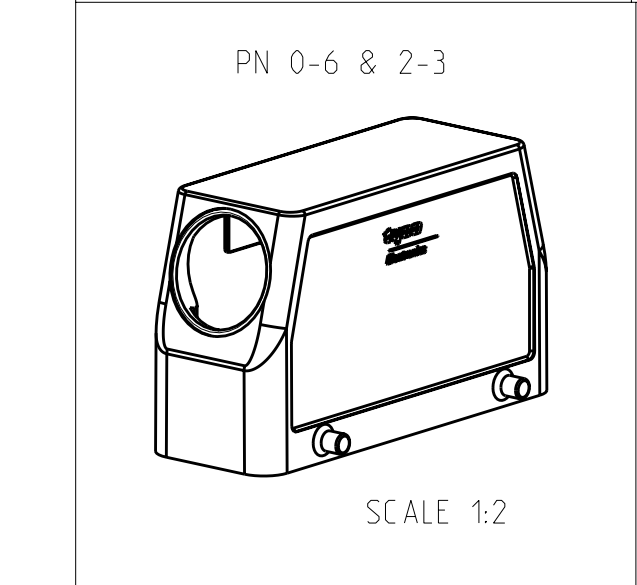

LOC		DIST		REVISIONS			
P	LTB	DESCRIPTION	DATE	DWN	APVD		
A	9	Released as per ECR-08-011918	12.May.2008	SP	TS		

NOTES:

- Material:Housing:Aluminium Diecasting Alloy
- Surface-Powder Vannish Grey
-Aluminium Oxide +
Vannish Black
-Chromit Passivation +
Vannish Black
- Vannish on the inside not necessary
- Special Packaging
- Packaging
Quantity 5 Pieces in a box

NO	QTY	DESCRIPTION	MATERIAL	SURFACE	COLOR	ITEM NO	NOTES
1	1	HB-EMV Hood	Aluminium	Aluminium Chromated	Black	12	
2	1	HB Hood	Aluminium		Grey	11	2xM32
3	1	ZB Central clip	Stainless Steel	Blank		10	
4	1	ZB Central clip	Steel	Zinc Plated	Blue	9	
5	1	YS Locking clip	Stainless Steel	Blank		8	
6	1	YS Locking clip	Steel	Zinc Plated	Blue	7	
7	1	LB Clip bolt	Stainless Steel	Blank		6	
8	1	LB Clip bolt	Steel	Zinc Plated	Blue	5	
9	1	VS Locking clip bolt	Stainless Steel	Blank		4	
10	1	VS Locking clip bolt	Aluminium		Grey	3	
11	1	HB-K Hood	Aluminium	Aluminium Oxide	Black	2	
12	1	HB Hood	Aluminium		Grey	1	