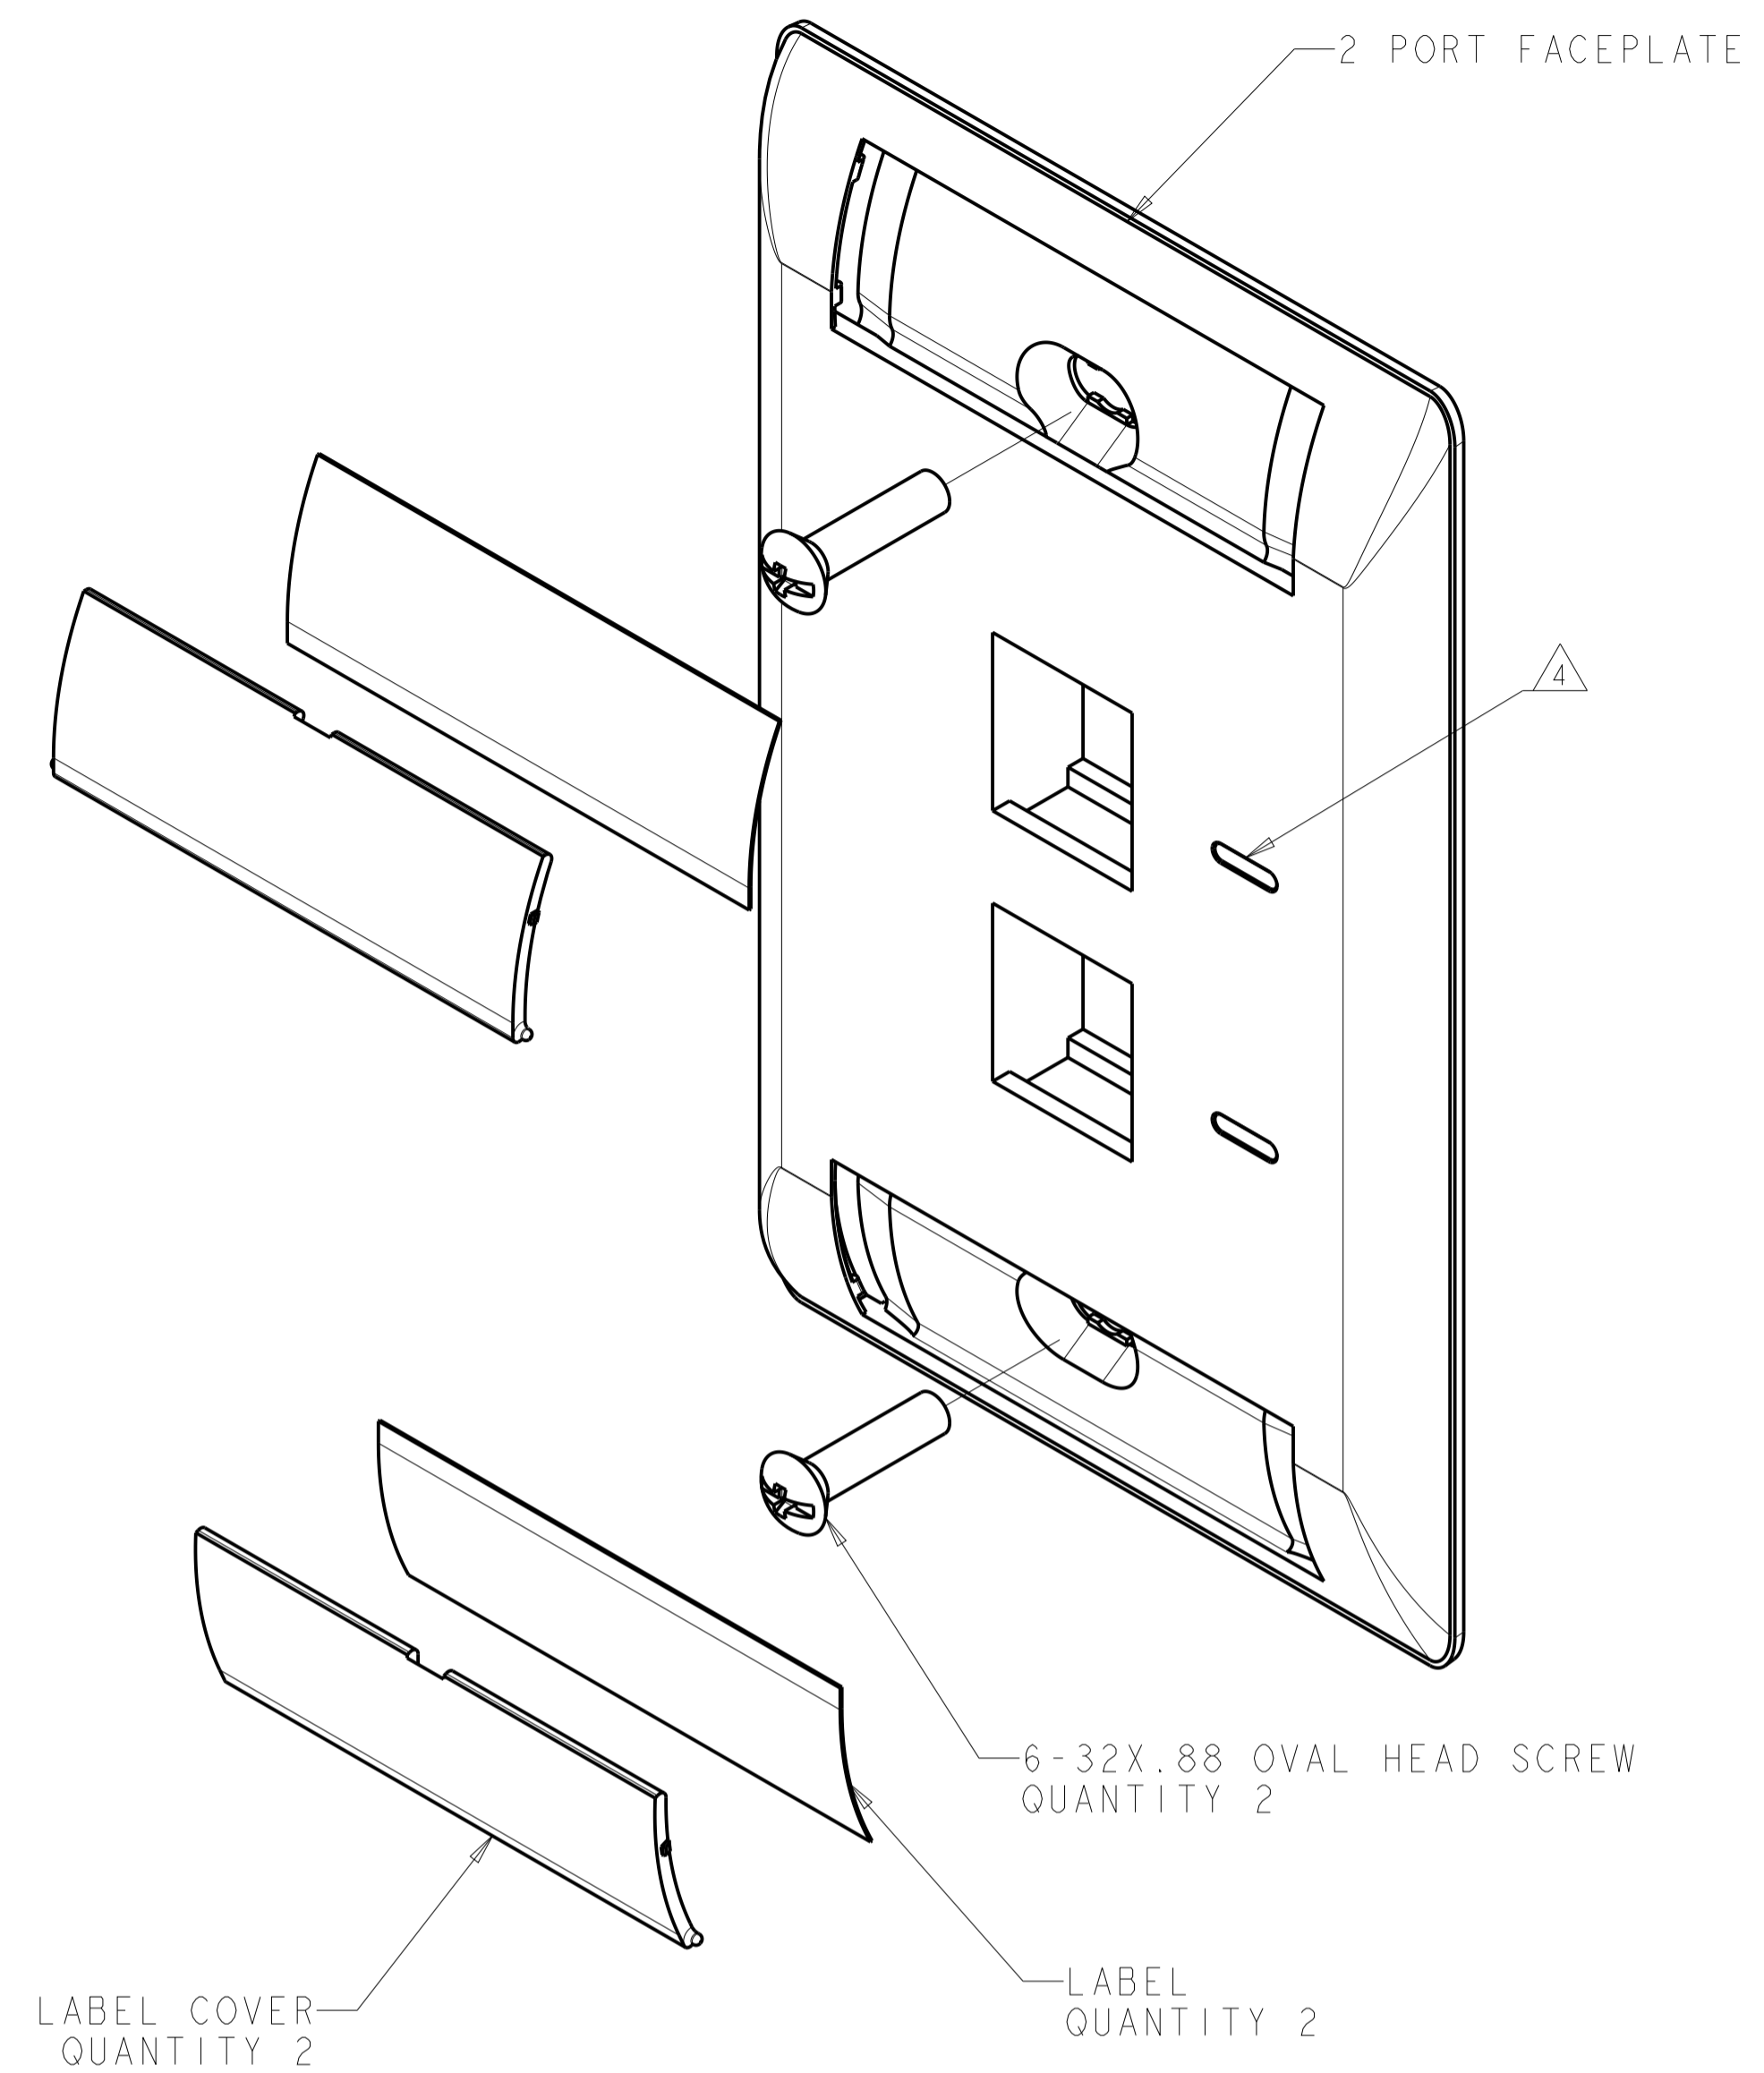

REVISIONS				
REV	LTN	DESCRIPTION	DATE	APP'D
A		RLSD; ECO-10-002954	09FEB2010	GG RA
B		REV; 40026397MCO	11NOV2015	GG LS
C		REV PER BNS_CD_BRAND	01FEB2017	GG DC