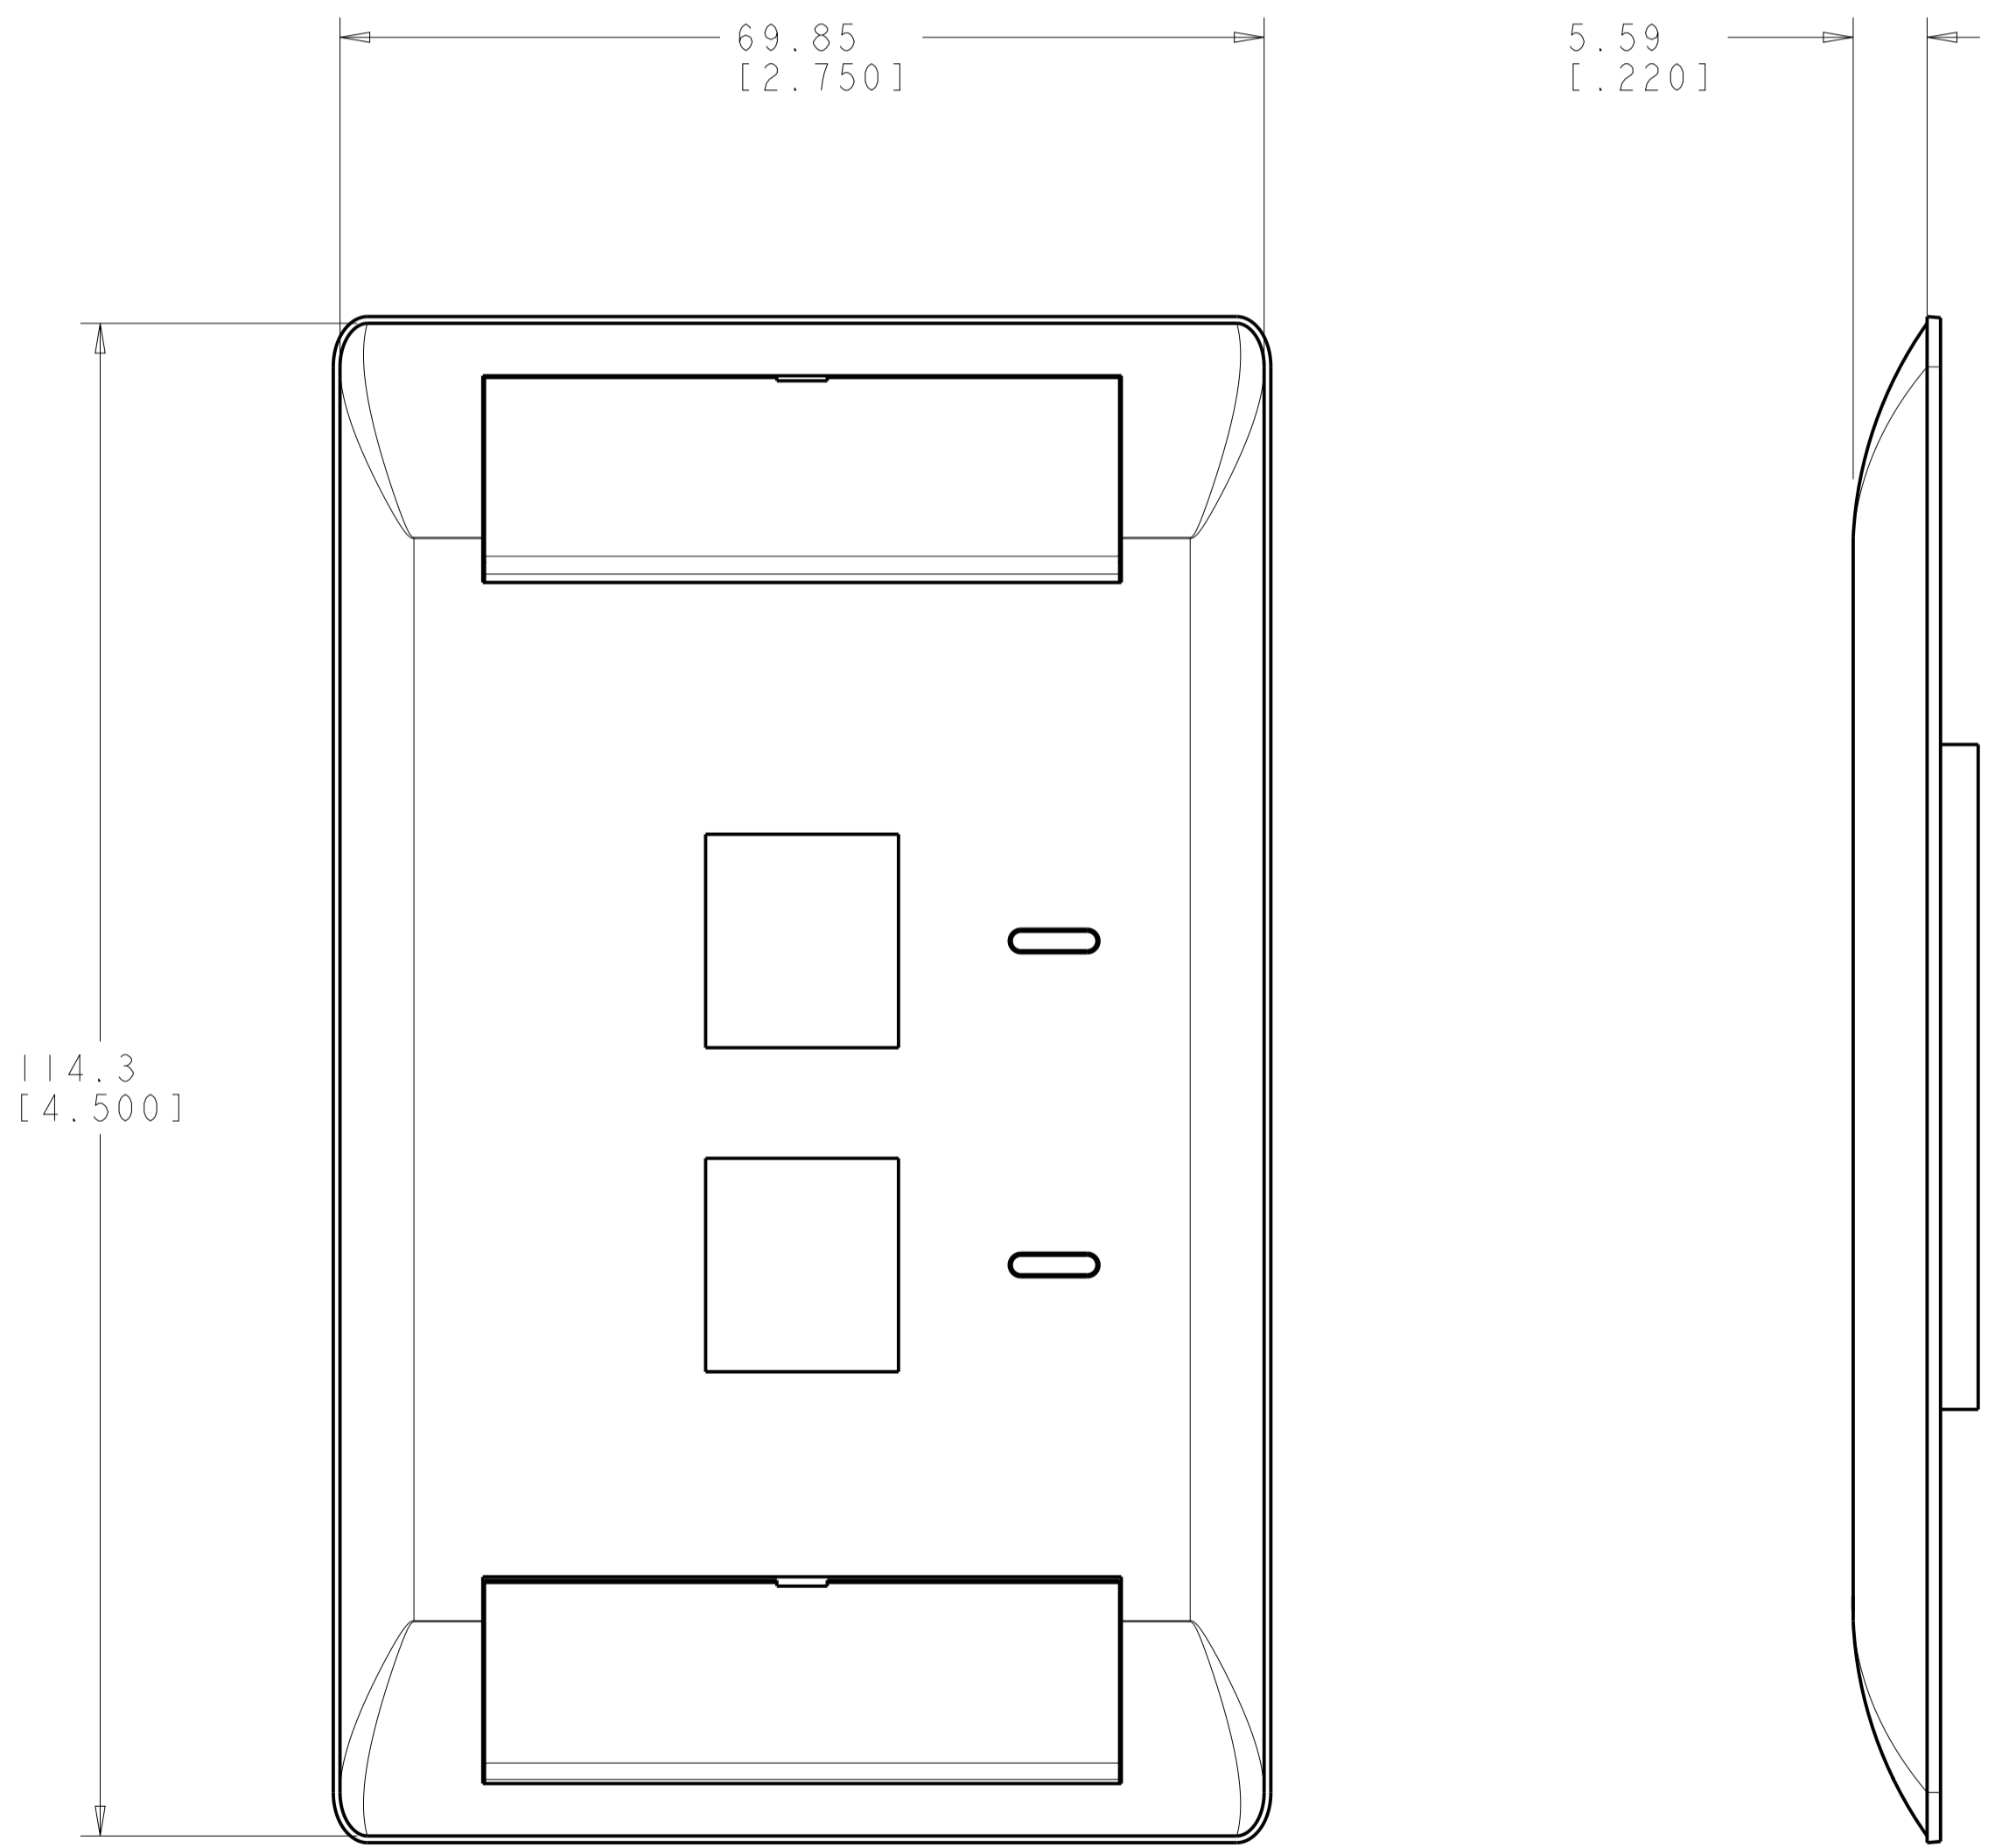

- ⚠ DIMENSIONS ARE NOMINAL UNLESS OTHERWISE SPECIFIED.
- ⚠ MATERIAL:
  FACEPLATE - POLYCARBONATE MOLDING COMPOUND. SEE TABLE FOR COLORS.
  SCREWS - ZINC PLATED CARBON STEEL.
  LABEL COVER - POLYCARBONATE MOLDING COMPOUND, CLEAR.
  LABEL - WHITE INDEX PAPER.
3. THIS KIT SHIPPED NOT ASSEMBLED.
- ⚠ MOLD OVER ICON FEATURE.