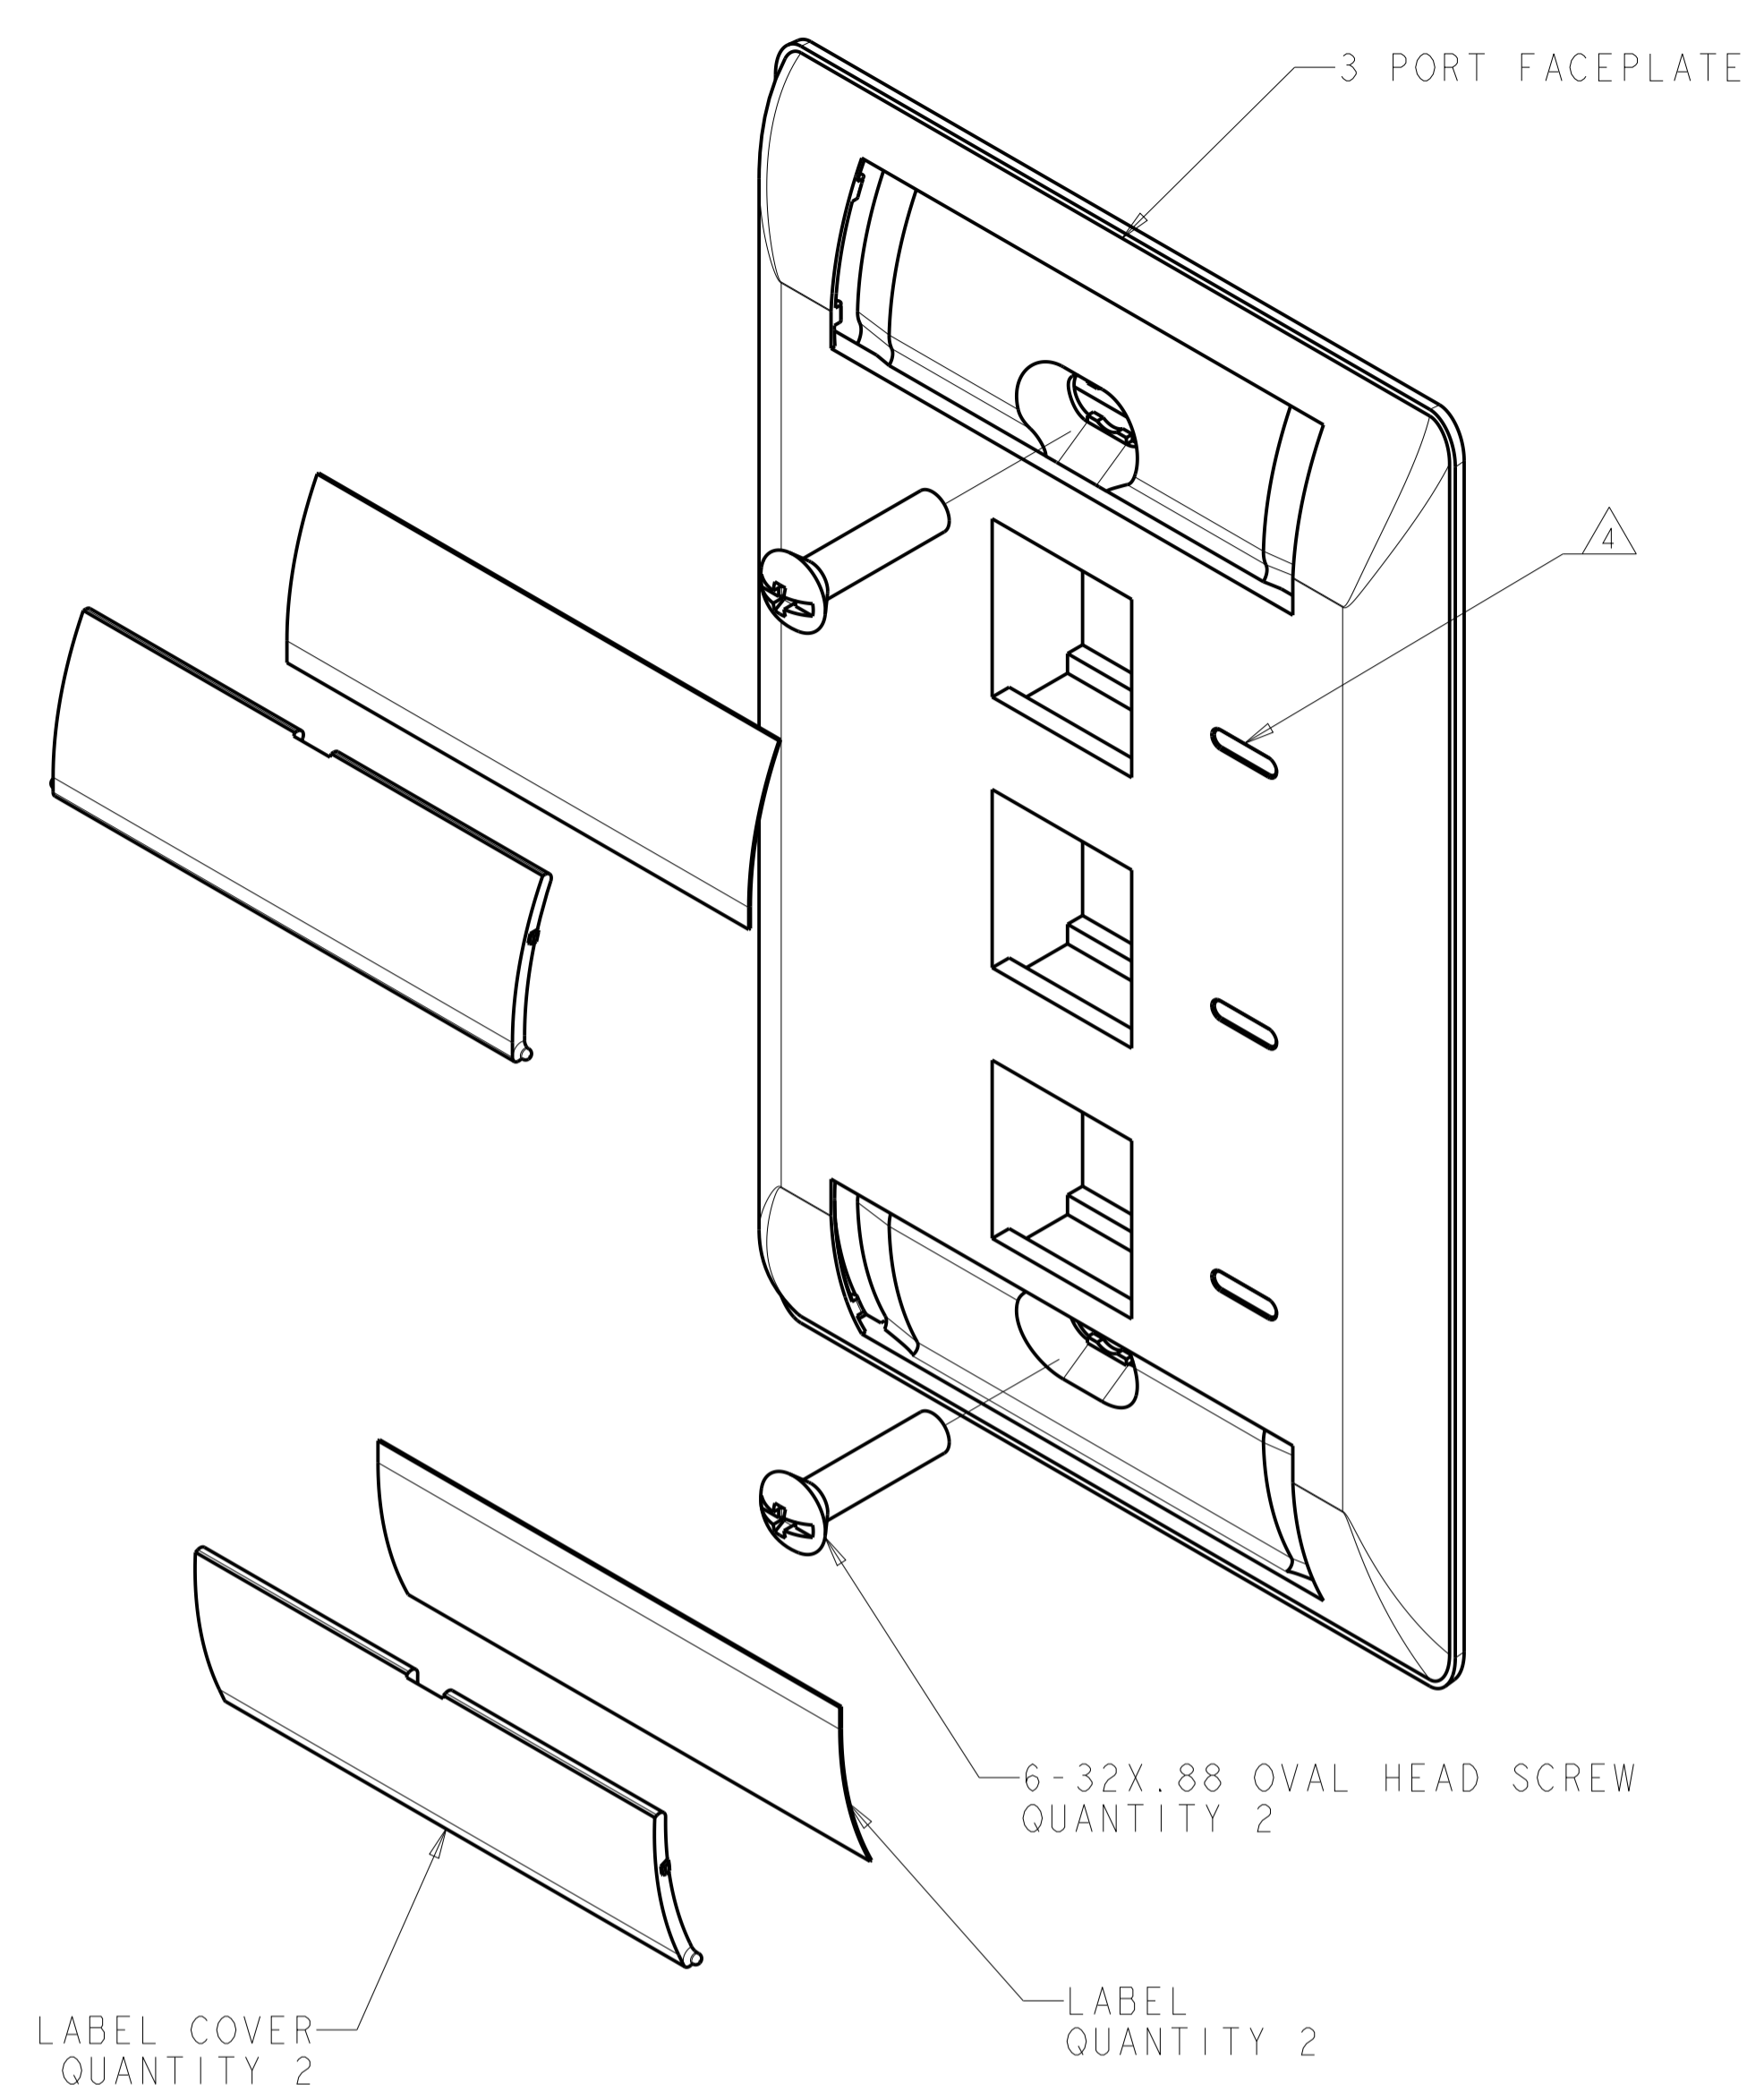

REVISIONS				
REV	LTN	DESCRIPTION	DATE	APP'D
A		RLSD; ECO-10-002954	09FEB2010	GG RA
B		REV; 40026397MCO	11NOV2015	GG LS
C		REV PER BNS_CD_BRAND	01FEB2017	GG DC

- ⚠ DIMENSIONS ARE NOMINAL UNLESS OTHERWISE SPECIFIED.
- ⚠ MATERIAL:
FACEPLATE - POLYCARBONATE MOLDING COMPOUND. SEE TABLE FOR COLORS.
SCREWS - ZINC PLATED CARBON STEEL.
LABEL COVER - POLYCARBONATE MOLDING COMPOUND, CLEAR.
LABEL - WHITE INDEX PAPER.
- 3. THIS KIT SHIPPED NOT ASSEMBLED.
- ⚠ MOLD OVER ICON FEATURE.

ALPINE WHITE	1-2111010-3
ELECTRIC IVORY	1-2111010-1
NEMA GRAY	2111010-4
BLACK	2111010-2
LIGHT ALMOND	2111010-1
COLOR	PART NUMBER

THIS DRAWING IS A CONTROLLED DOCUMENT.		OWN G. GARRETT 31MAR2009	COMMSCOPE, INC.	
DIMENSIONS: MM [INCHES]		CHK R. ASHBY 31MAR2009	NAME KIT, FACEPLATE, COMMERCIAL, SINGLE GANG, 3 PORT	
TOLERANCES UNLESS OTHERWISE SPECIFIED:		APP'D P. ASHBY 31MAR2009	PRODUCT SPEC	
0 PLC ±		APPLICATION SPEC		
1 PLC ±		SIZE CAGE CODE DRAWING NO		
2 PLC ±		RESTRICTED TO		
3 PLC ±		A1 C=2111010		
4 PLC ±		SCALE 2:1 SHEET 1 OF 1 REV C		
ANGLES ±		Customer Drawing		
MATERIAL		WEIGHT		
FINISH		Customer Drawing		