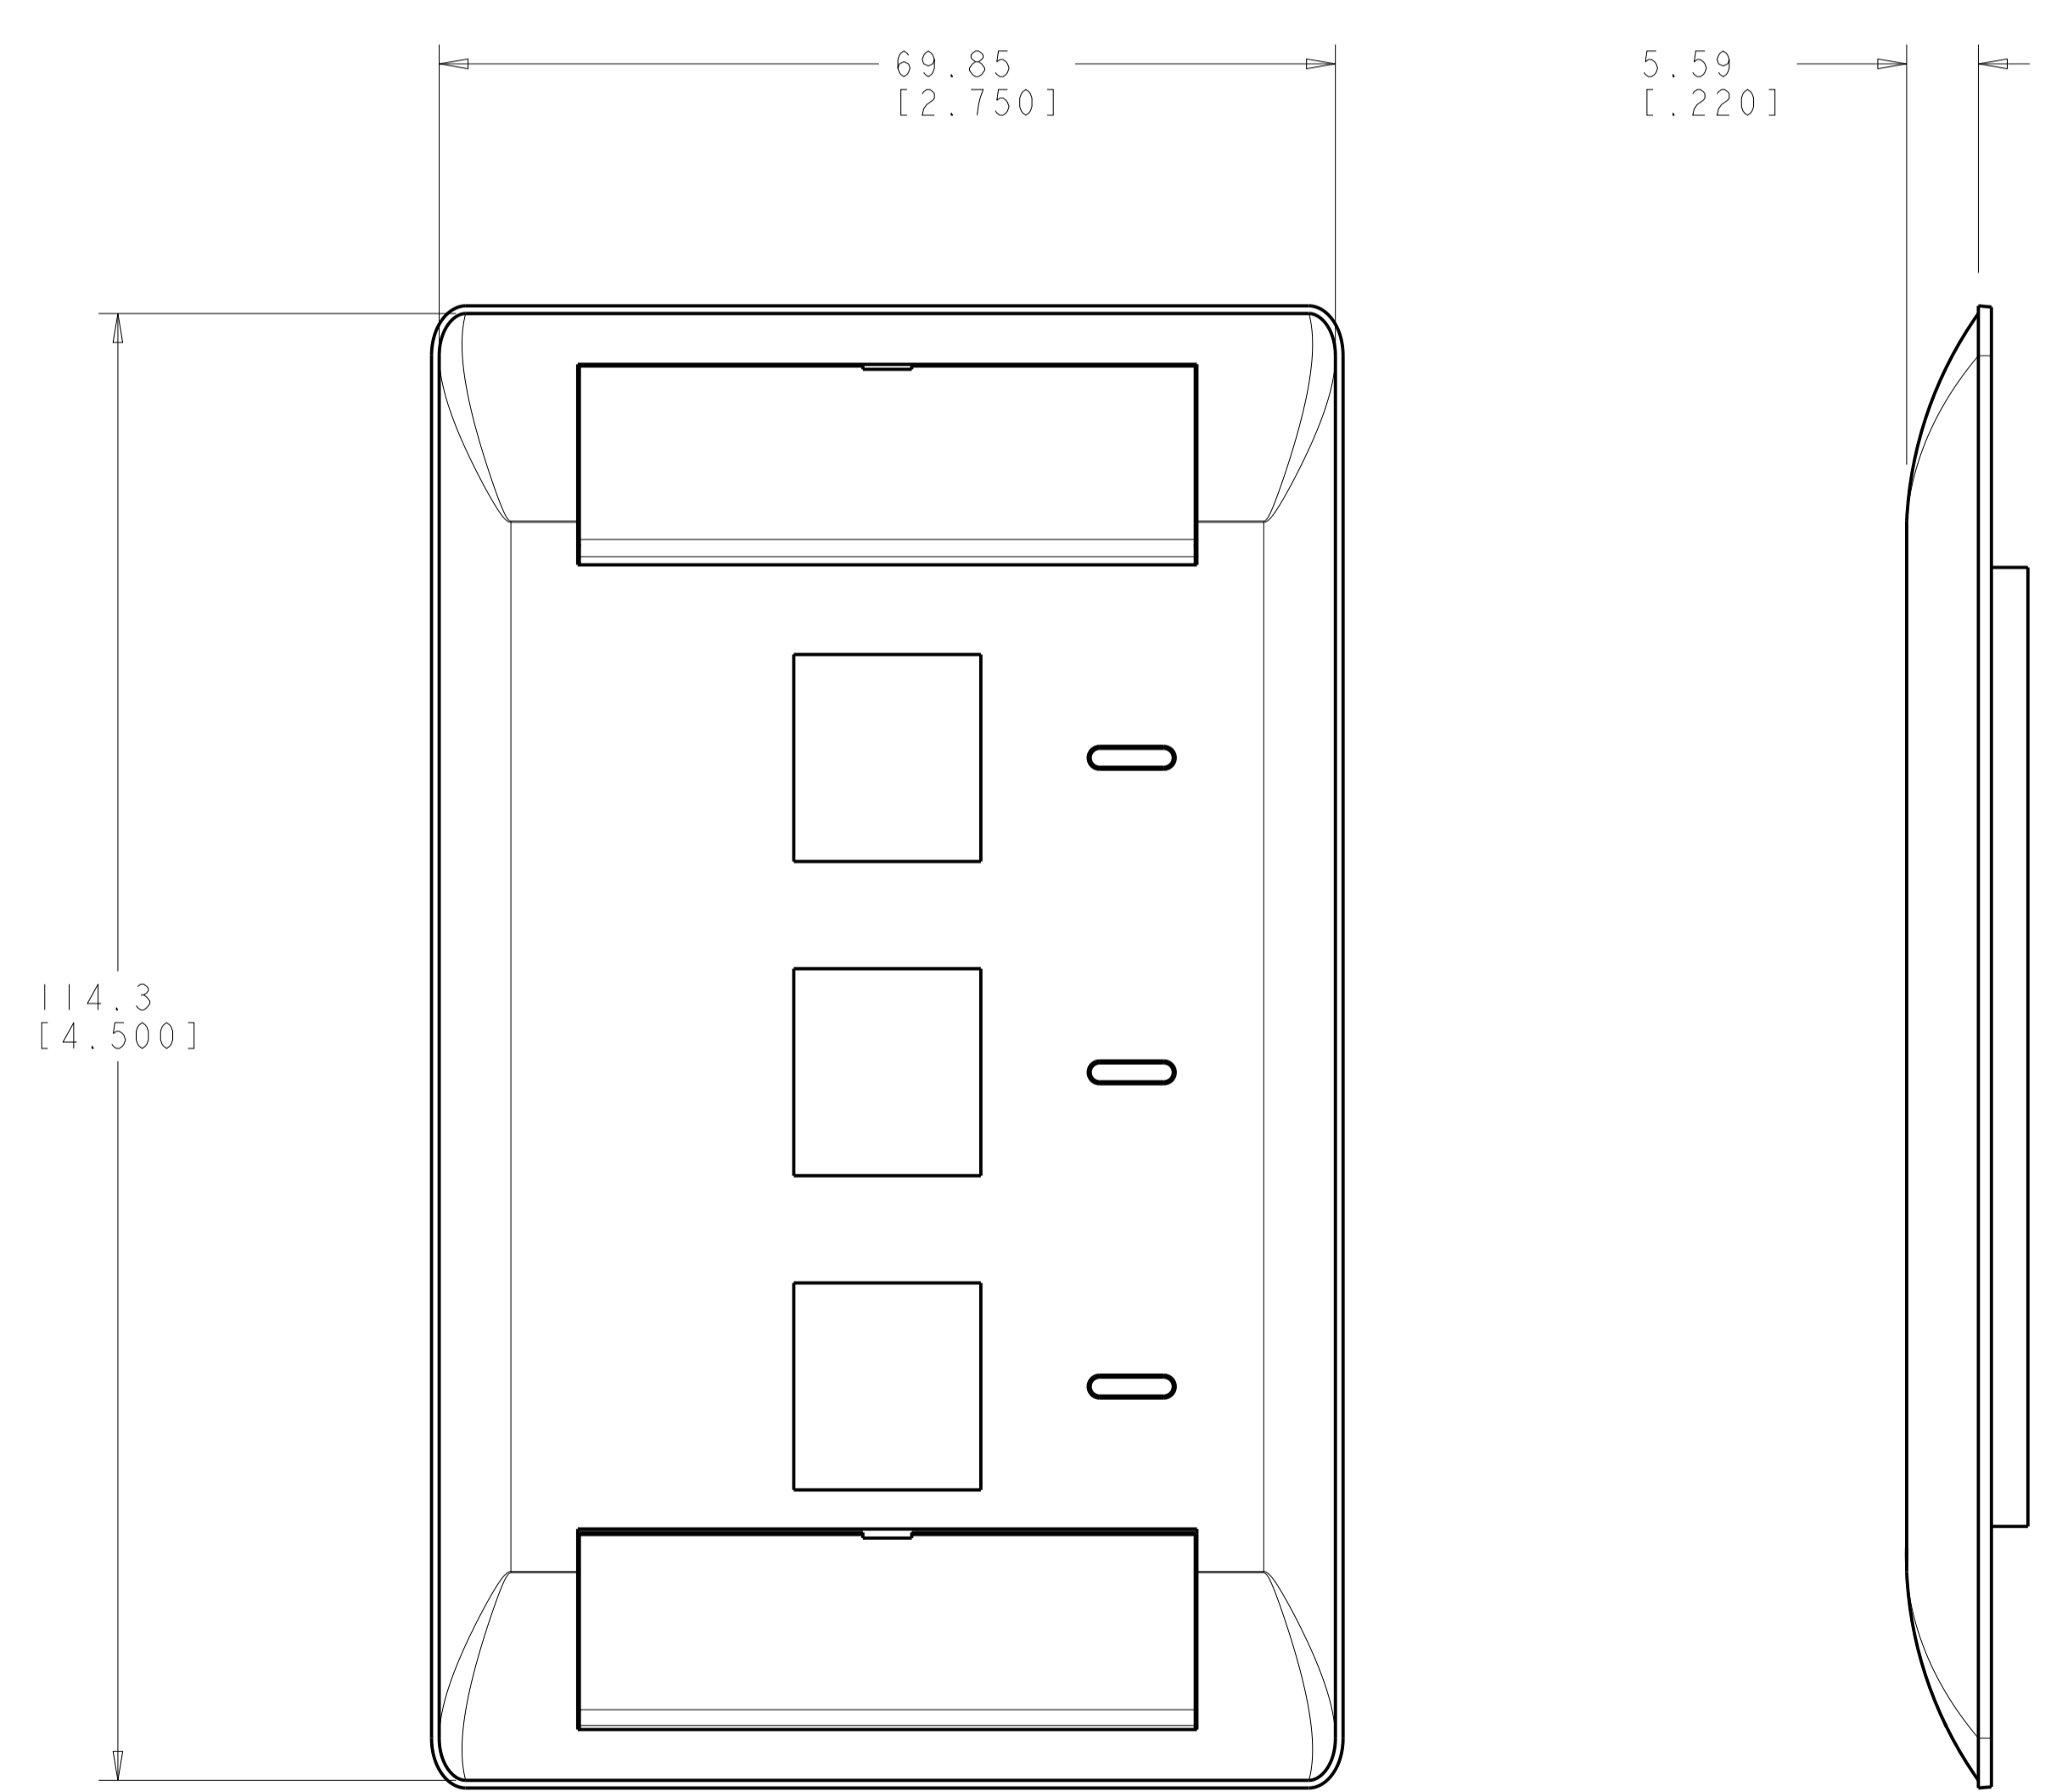

REVISIONS				
REV	LTN	DESCRIPTION	DATE	APP'D
A		RLSD; ECO-10-002954	09FEB2010	GG RA
B		REV; 40026397MCO	11NOV2015	GG LS
C		REV PER BNS_CD_BRAND	01FEB2017	GG DC

- ⚠ DIMENSIONS ARE NOMINAL UNLESS OTHERWISE SPECIFIED.
- ⚠ MATERIAL:
FACEPLATE - POLYCARBONATE MOLDING COMPOUND. SEE TABLE FOR COLORS.
SCREWS - ZINC PLATED CARBON STEEL.
LABEL COVER - POLYCARBONATE MOLDING COMPOUND, CLEAR.
LABEL - WHITE INDEX PAPER.
- 3. THIS KIT SHIPPED NOT ASSEMBLED.
- ⚠ MOLD OVER ICON FEATURE.

ALPINE WHITE	1-2111010-3
ELECTRIC IVORY	1-2111010-1
NEMA GRAY	2111010-4
BLACK	2111010-2
LIGHT ALMOND	2111010-1
COLOR	PART NUMBER

THIS DRAWING IS A CONTROLLED DOCUMENT.		OWN G. GARRETT 31MAR2009	COMMSCOPE, INC.	
DIMENSIONS: MM [INCHES]		CHK R. ASHBY 31MAR2009	NAME KIT, FACEPLATE, COMMERCIAL, SINGLE GANG, 3 PORT	
TOLERANCES UNLESS OTHERWISE SPECIFIED:		APP'D P. ASHBY 31MAR2009	PRODUCT SPEC	
0 PLC ±		APPLICATION SPEC		
1 PLC ±		SIZE CAGE CODE DRAWING NO		
2 PLC ±		RESTRICTED TO		
3 PLC ±		A1 C=2111010		
4 PLC ±		SCALE 2:1 SHEET 1 OF 1 REV C		
ANGLES ±		Customer Drawing		
MATERIAL		WEIGHT		
FINISH		Customer Drawing		