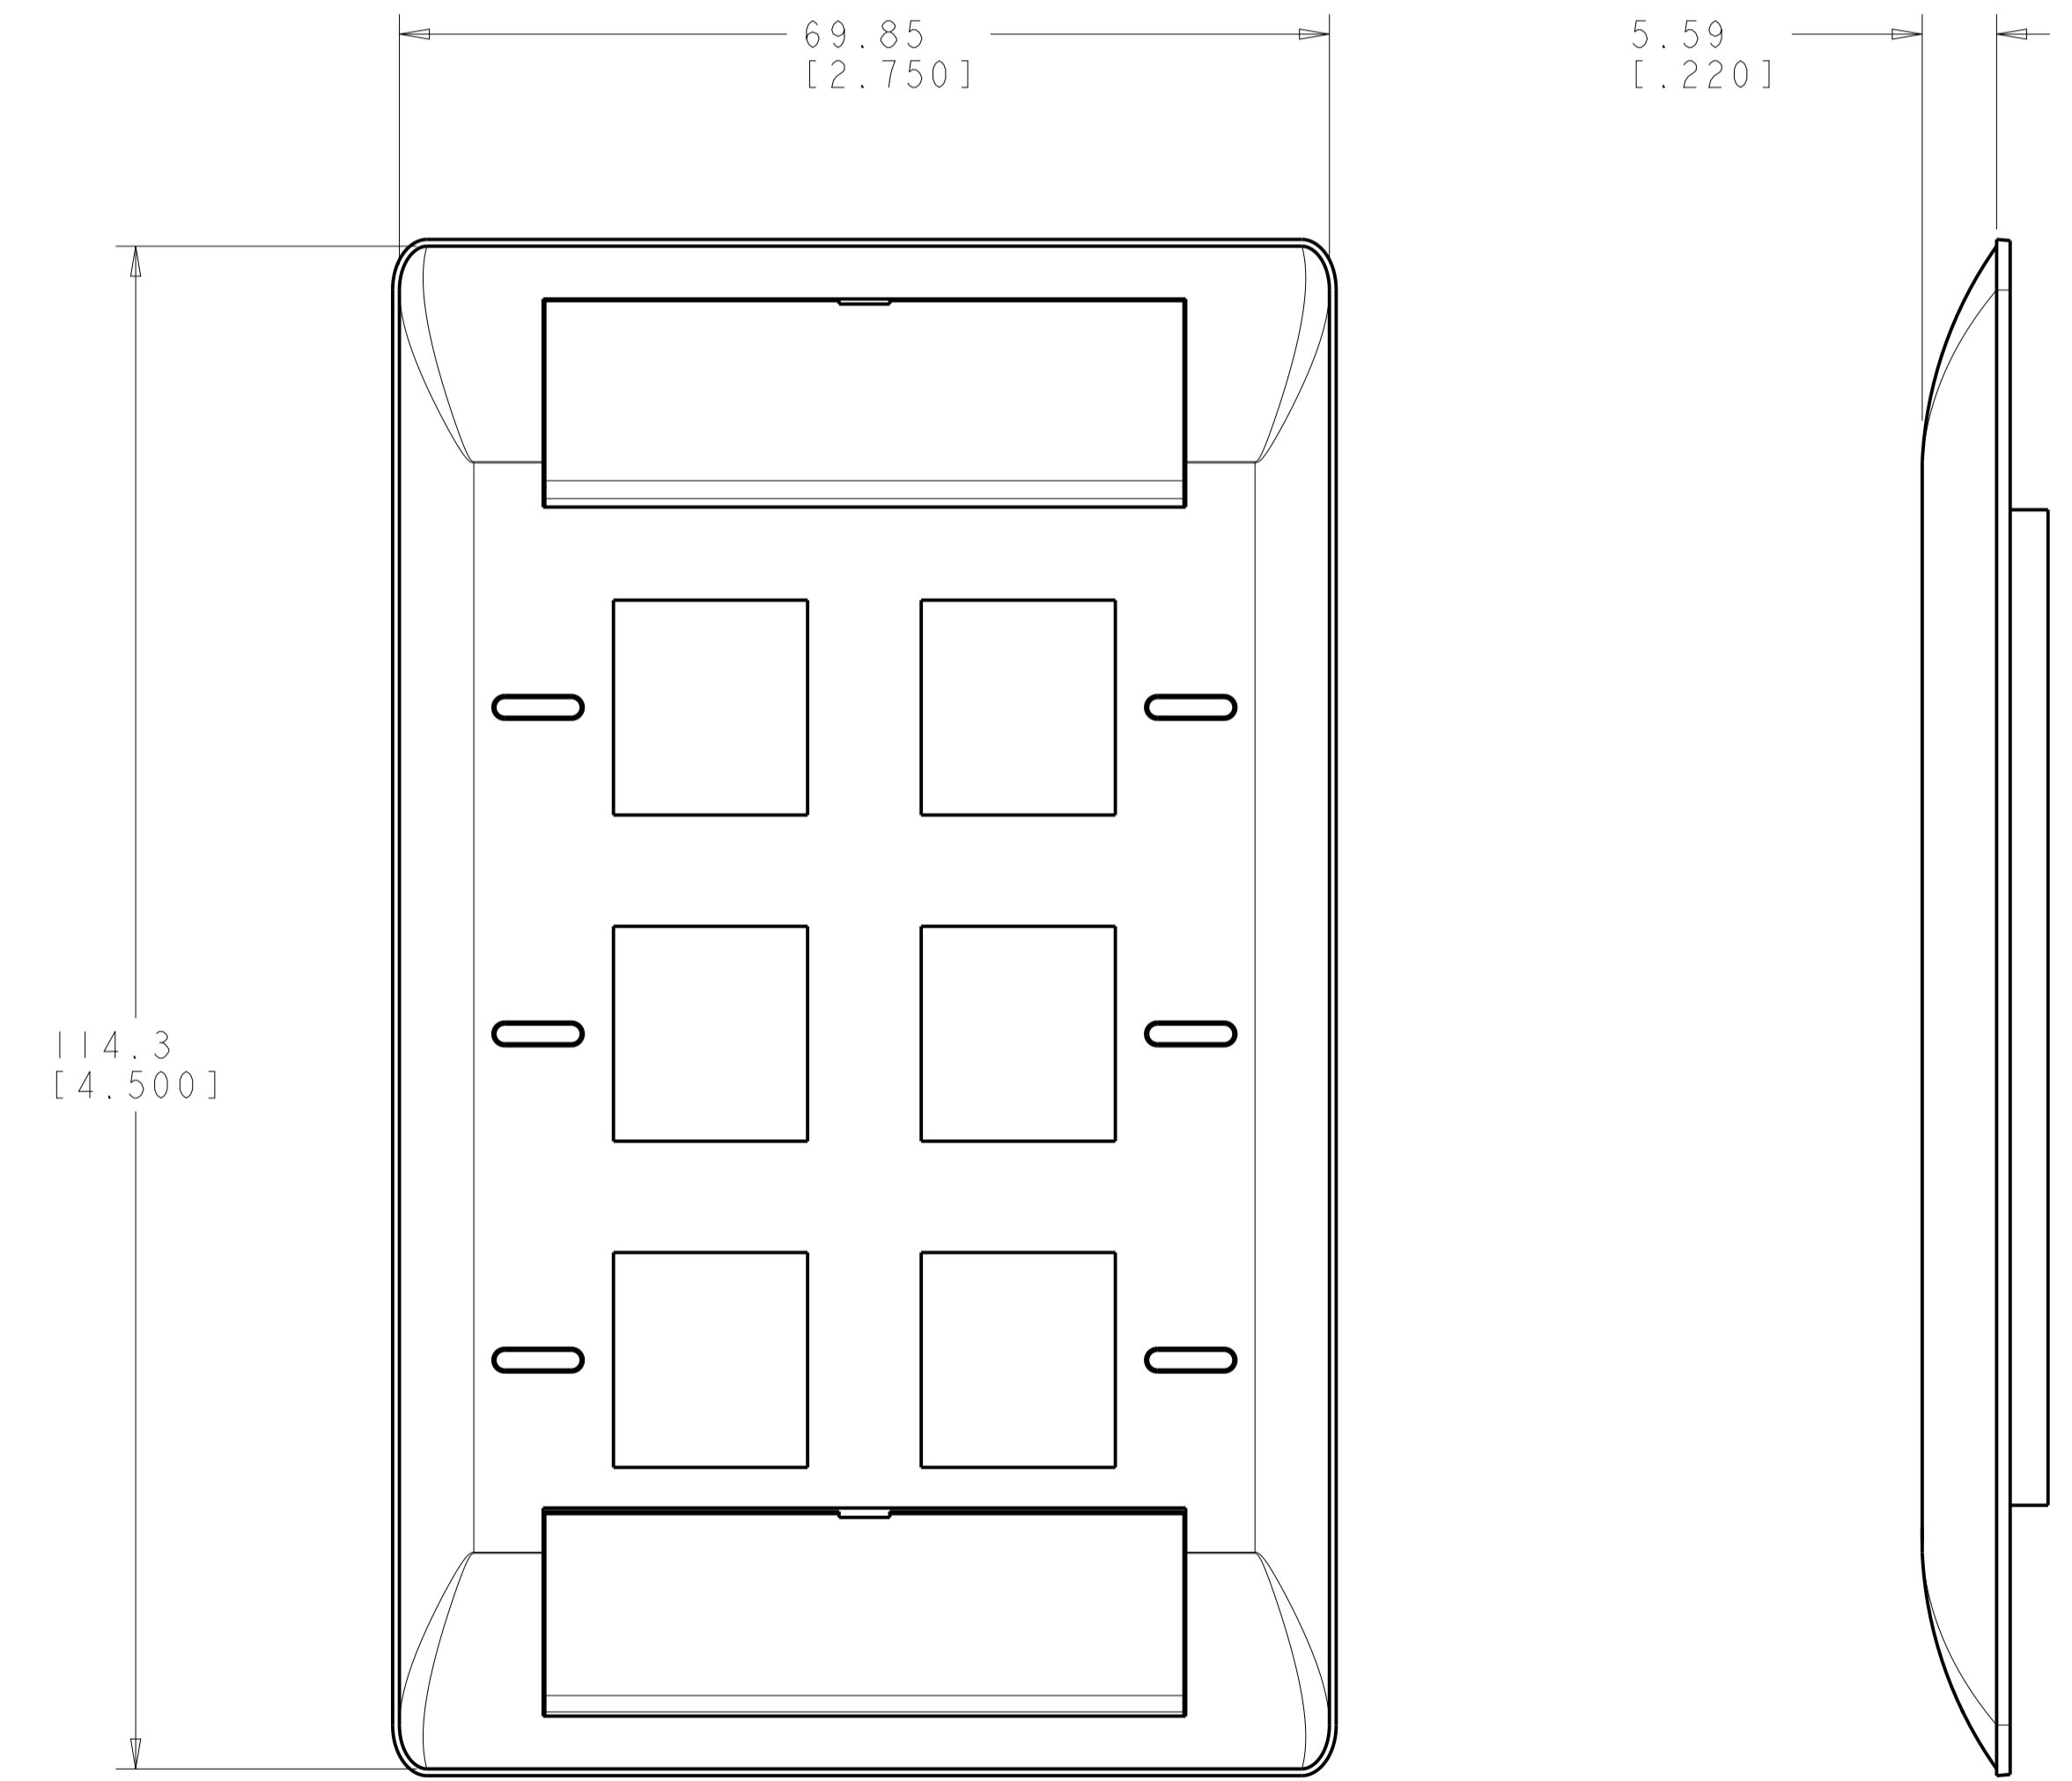

REVISIONS				
REV	LTN	DESCRIPTION	DATE	APP'D
A		RLSD; ECO-10-002954	09FEB2010	GG RA
B		REV; 40026397MCO	11NOV2015	GG LS
C		REV PER BNS_CD_BRAND	01FEB2017	GG DC

- ⚠ DIMENSIONS ARE NOMINAL UNLESS OTHERWISE SPECIFIED.
- ⚠ MATERIAL:  
FACEPLATE - POLYCARBONATE MOLDING COMPOUND. SEE TABLE FOR COLORS.  
SCREWS - ZINC PLATED CARBON STEEL.  
LABEL COVER - POLYCARBONATE MOLDING COMPOUND, CLEAR.  
LABEL - WHITE INDEX PAPER.
- 3. THIS KIT SHIPPED NOT ASSEMBLED.
- ⚠ MOLD OVER ICON FEATURE.

ALPINE WHITE	1-2111012-3
ELECTRIC IVORY	1-2111012-1
NEMA GRAY	2111012-4
BLACK	2111012-2
LIGHT ALMOND	2111012-1
COLOR	PART NUMBER

THIS DRAWING IS A CONTROLLED DOCUMENT.		OWN G. GARRETT 31MAR2009	COMMSCOPE, INC.	
DIMENSIONS: MM [INCHES]		CHK R. ASHBY 31MAR2009	NAME KIT, FACEPLATE, COMMERCIAL, SINGLE GANG, 6 PORT	
TOLERANCES UNLESS OTHERWISE SPECIFIED:		APP'D P. ASHBY 31MAR2009	PRODUCT SPEC	
0 PLC ±		APPLICATION SPEC		
1 PLC ±		SIZE CAGE CODE DRAWING NO		
2 PLC ±		A1 C=2111012		
3 PLC ±		RESTRICTED TO		
4 PLC ±		CUSTOMER DRAWING		
ANGLES ±		SCALE 2:1 SHEET 1 OF 1 REV C		
FINISH ±				
MATERIAL				