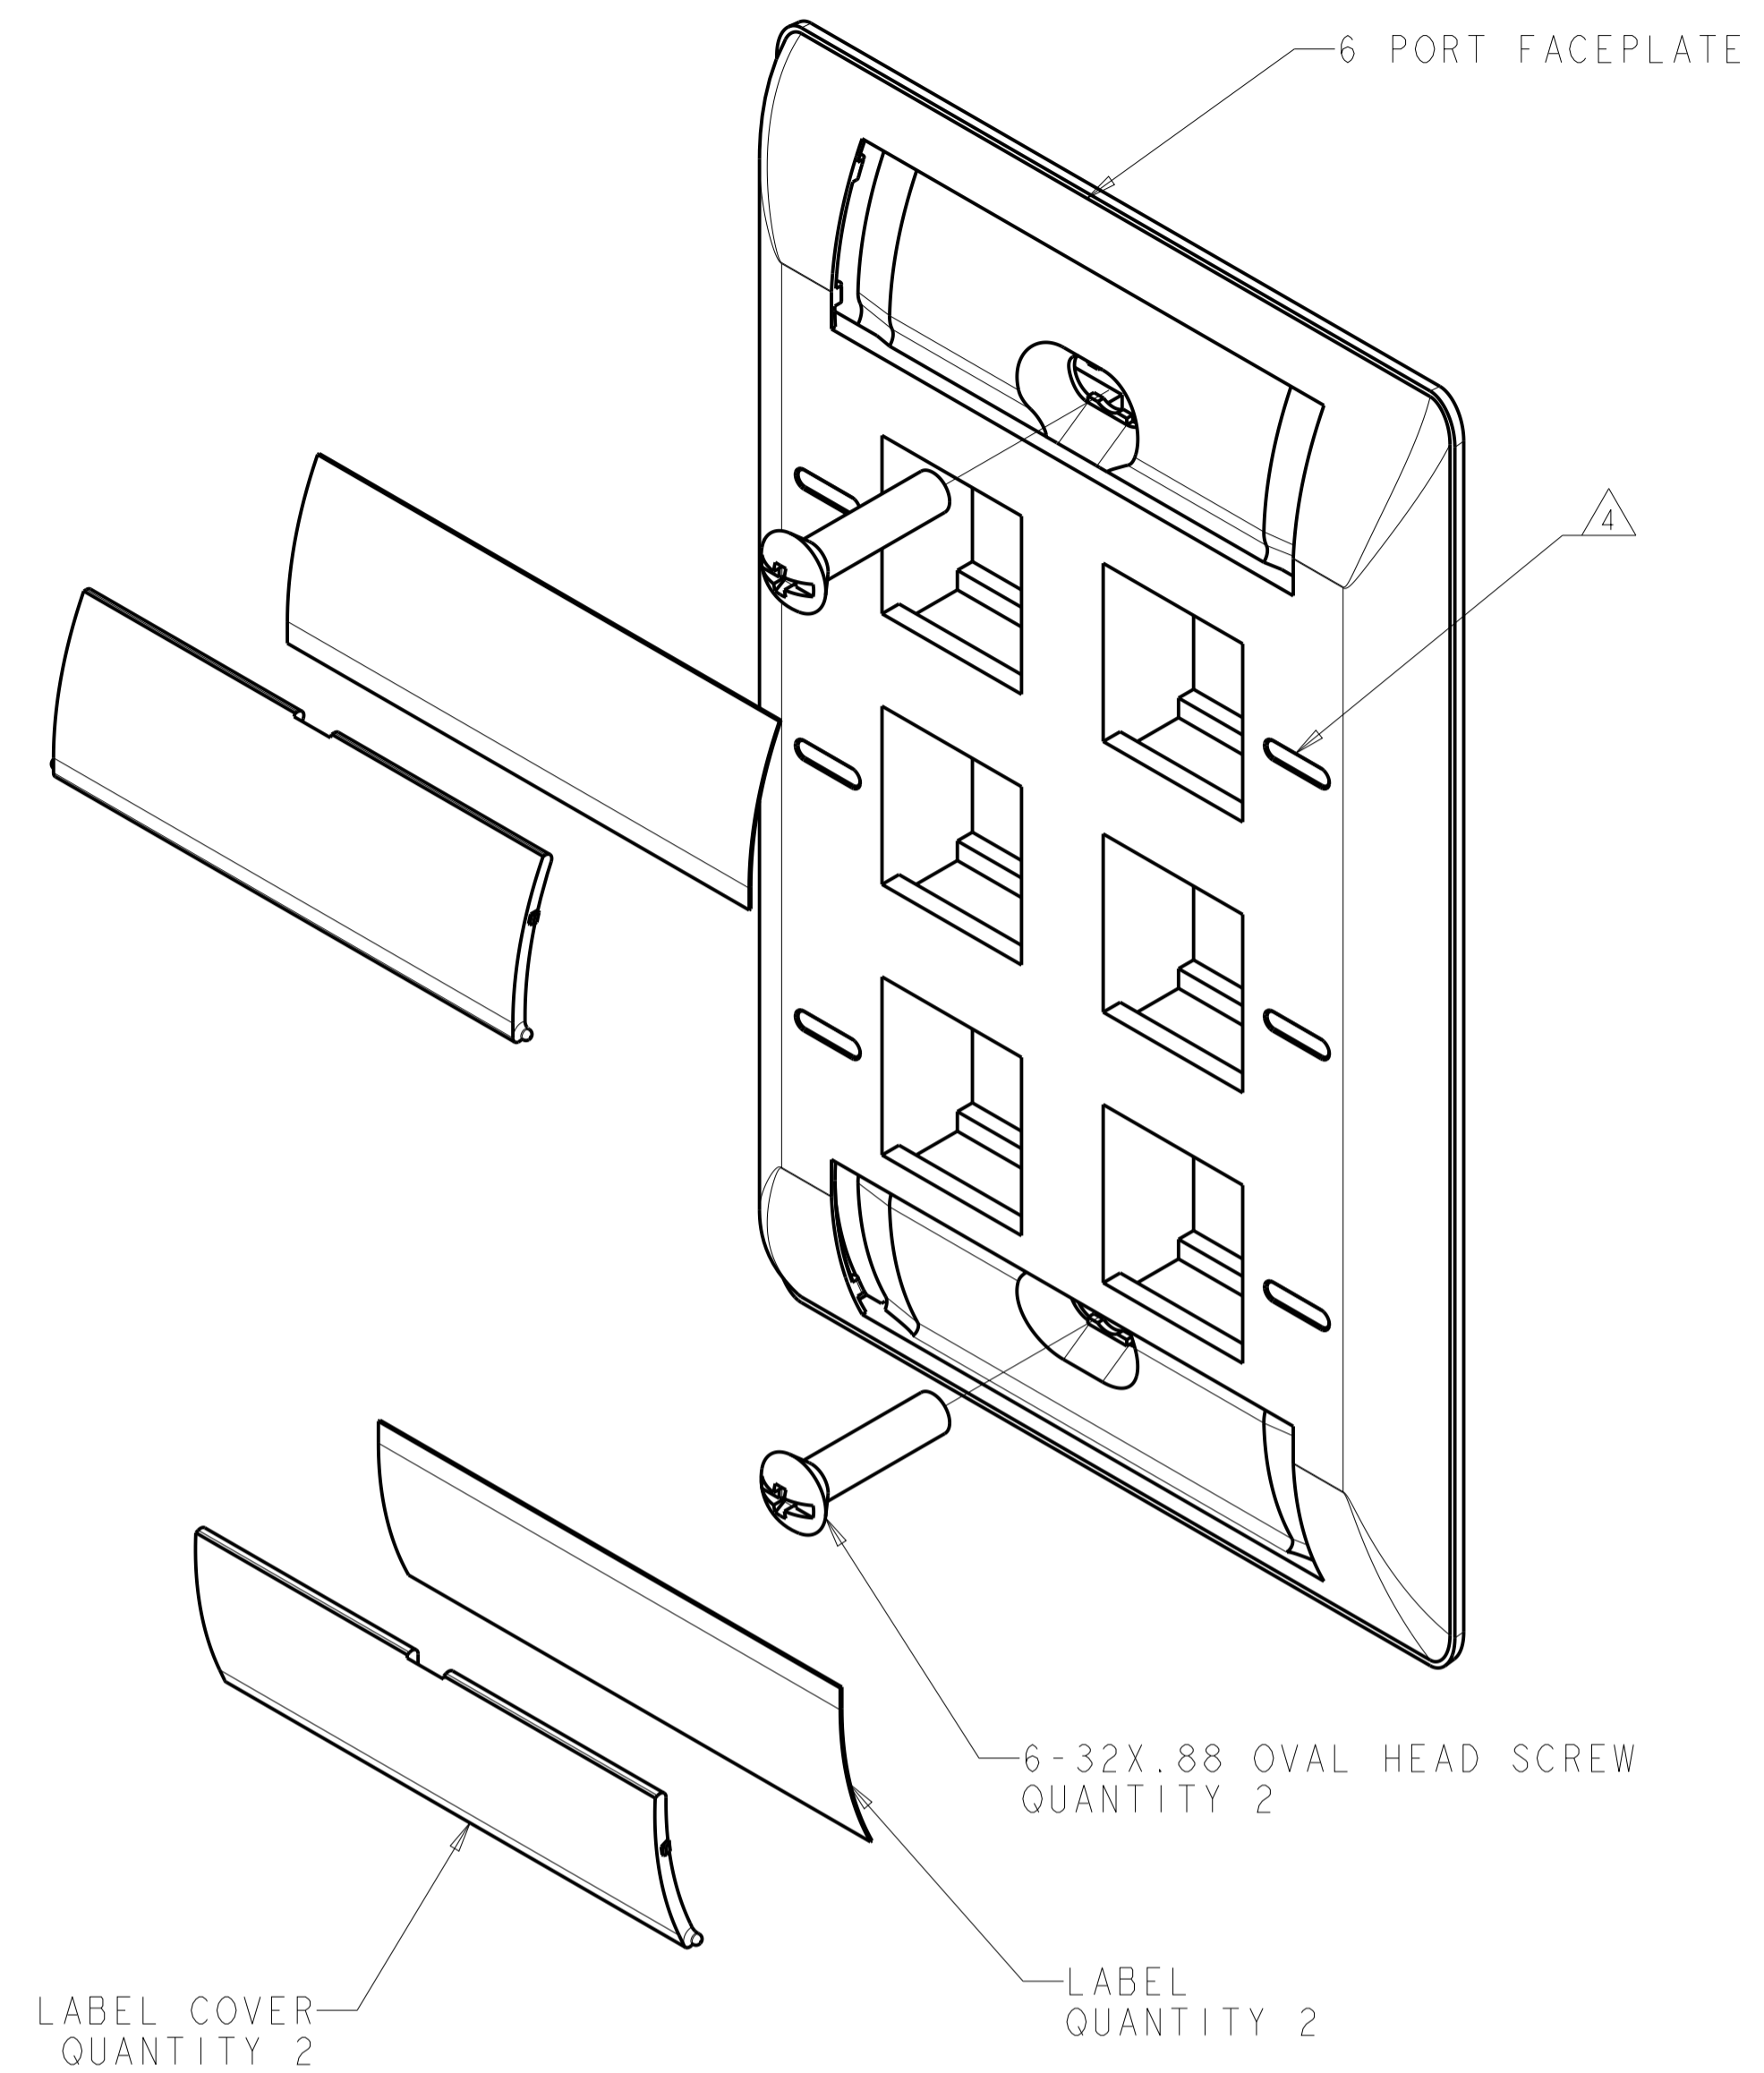

REVISIONS				
REV	LTN	DESCRIPTION	DATE	APP'D
A		RLSD; ECO-10-002954	09FEB2010	GG RA
B		REV; 40026397MCO	11NOV2015	GG LS
C		REV PER BNS_CD_BRAND	01FEB2017	GG DC

- ⚠ DIMENSIONS ARE NOMINAL UNLESS OTHERWISE SPECIFIED.
- ⚠ MATERIAL:  
FACEPLATE - POLYCARBONATE MOLDING COMPOUND. SEE TABLE FOR COLORS.  
SCREWS - ZINC PLATED CARBON STEEL.  
LABEL COVER - POLYCARBONATE MOLDING COMPOUND, CLEAR.  
LABEL - WHITE INDEX PAPER.
- 3. THIS KIT SHIPPED NOT ASSEMBLED.
- ⚠ MOLD OVER ICON FEATURE.

ALPINE WHITE	1-2111012-3
ELECTRIC IVORY	1-2111012-1
NEMA GRAY	2111012-4
BLACK	2111012-2
LIGHT ALMOND	2111012-1
COLOR	PART NUMBER

THIS DRAWING IS A CONTROLLED DOCUMENT.		OWN G. GARRETT 31MAR2009	COMMSCOPE, INC.	
DIMENSIONS: MM [INCHES]		CHK R. ASHBY 31MAR2009	NAME KIT, FACEPLATE, COMMERCIAL, SINGLE GANG, 6 PORT	
TOLERANCES UNLESS OTHERWISE SPECIFIED:		APP'D P. ASHBY 31MAR2009	PRODUCT SPEC	
0 PLC ±		APPLICATION SPEC		
1 PLC ±		SIZE CAGE CODE DRAWING NO		
2 PLC ±		A1 C=2111012		
3 PLC ±		RESTRICTED TO		
4 PLC ±		CUSTOMER DRAWING		
ANGLES ±		SCALE 2:1 SHEET 1 OF 1 REV C		
FINISH ±				
MATERIAL				