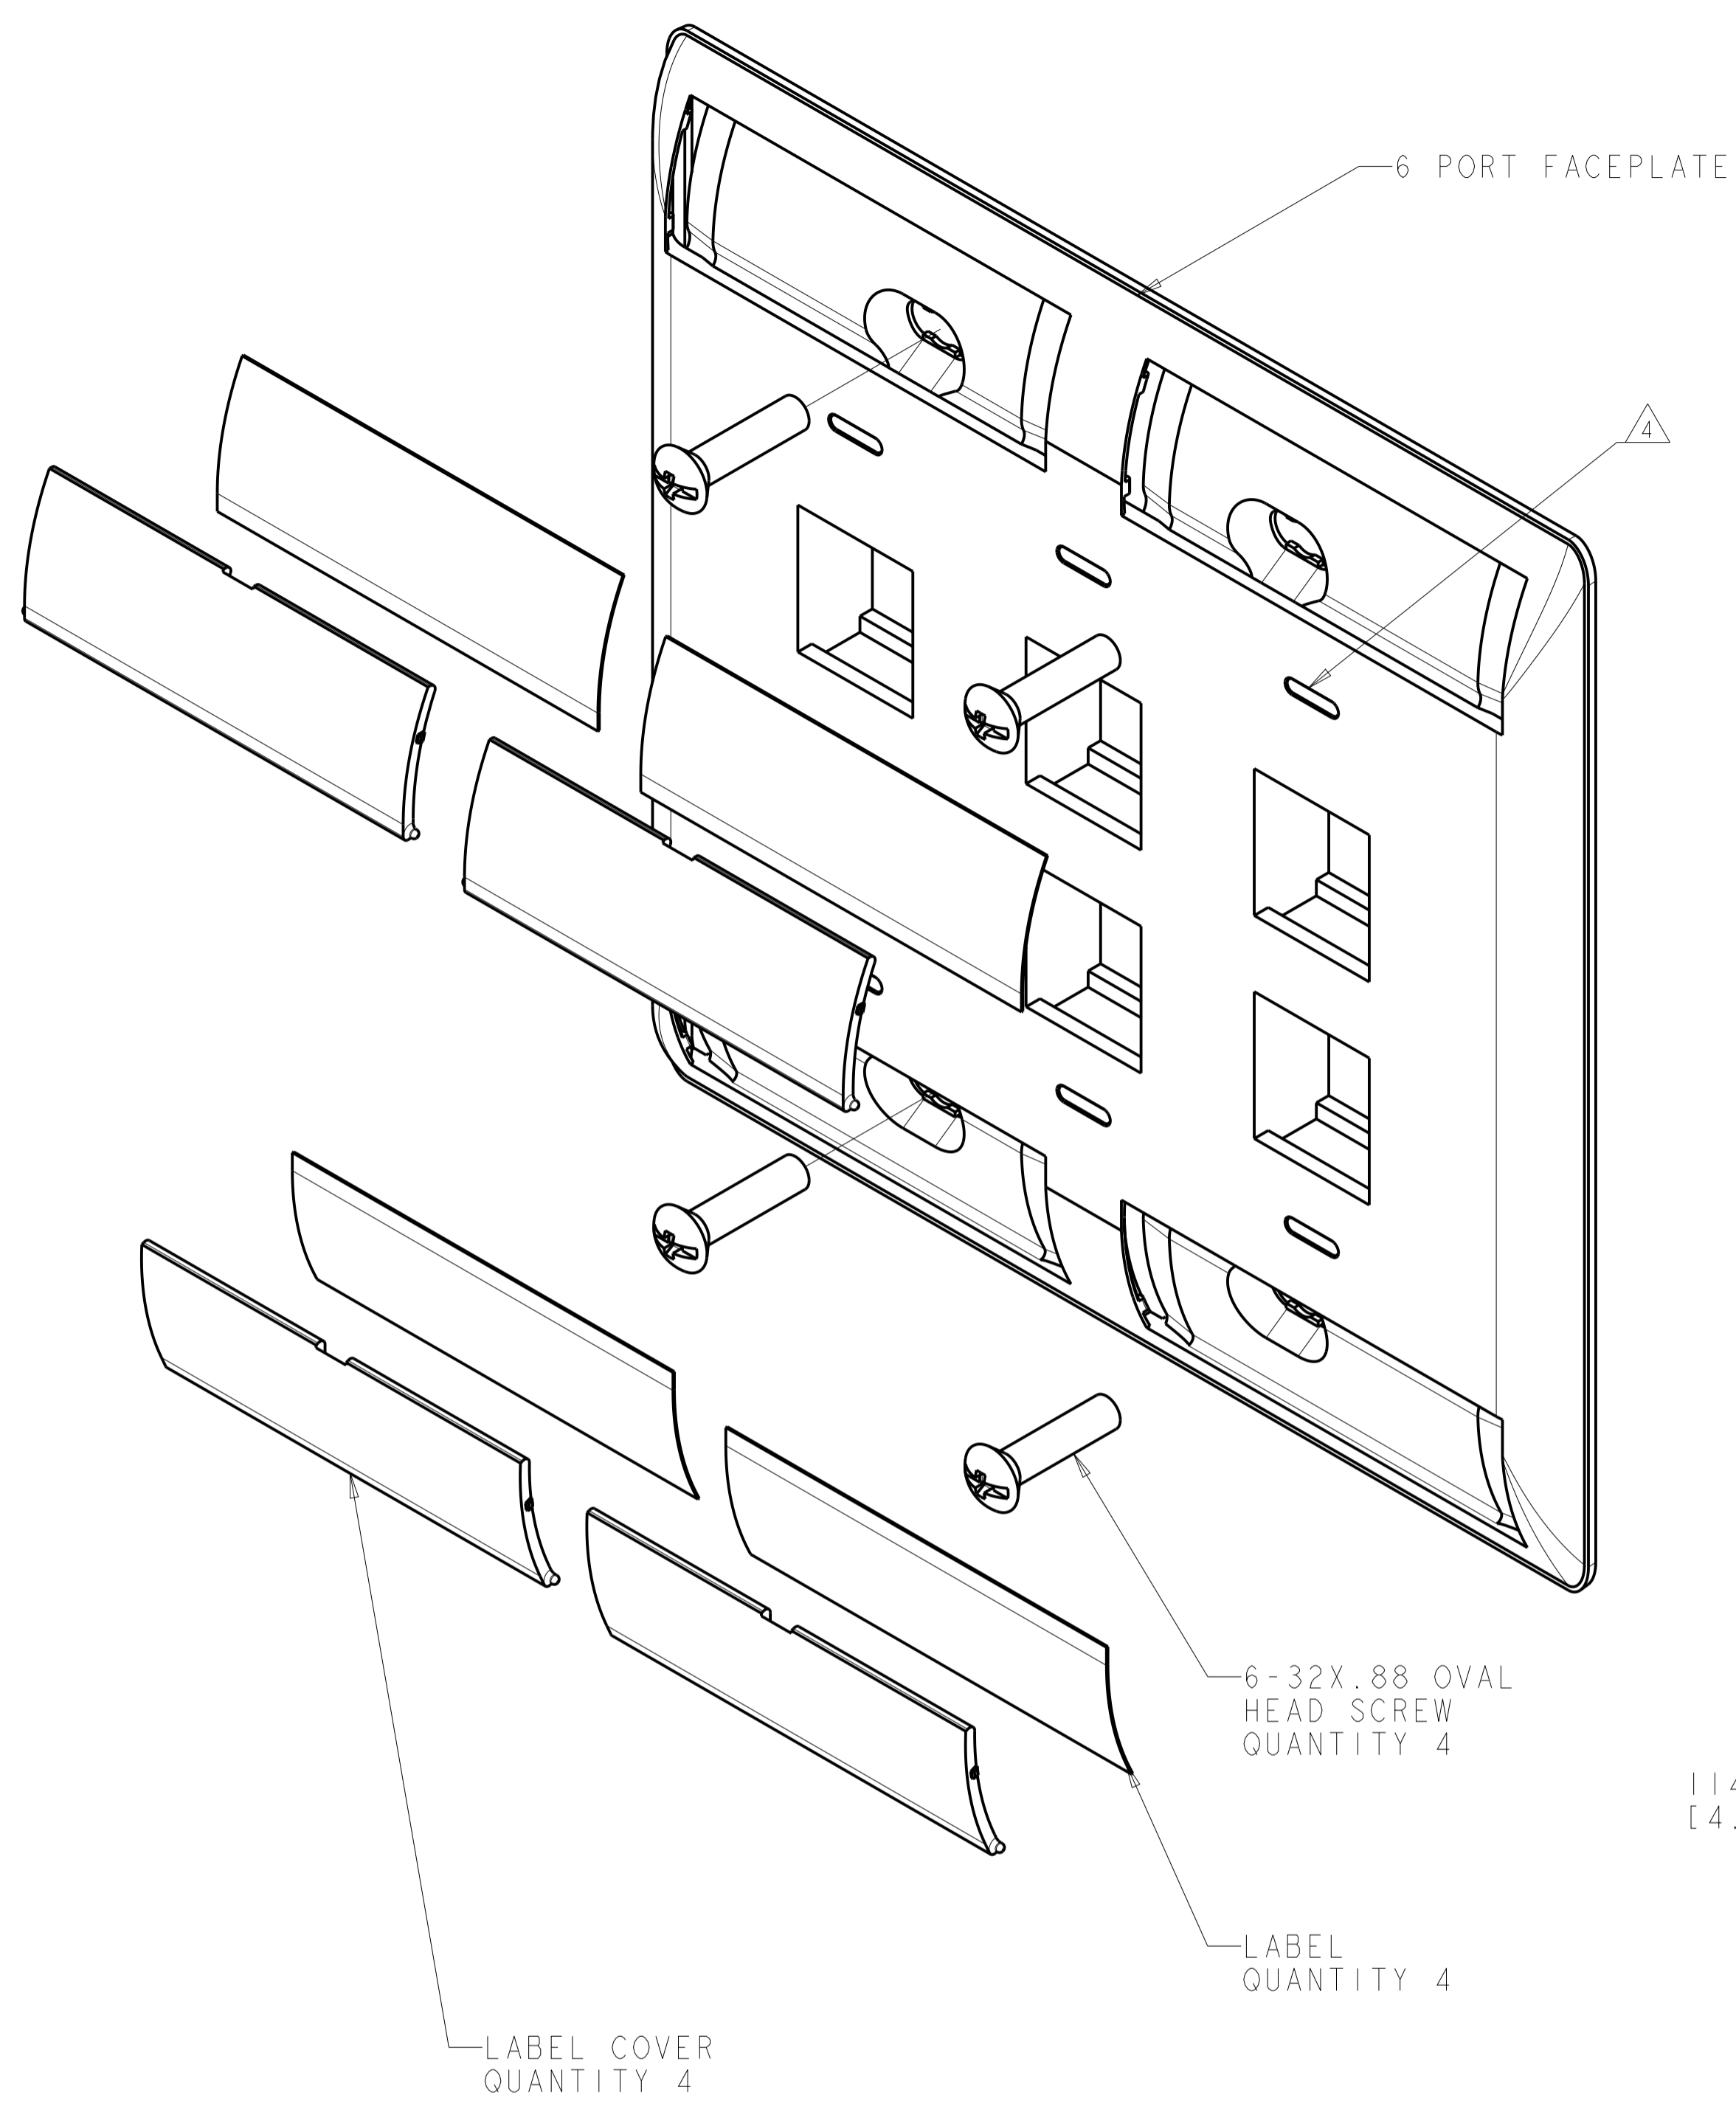

- 1. DIMENSIONS ARE NOMINAL UNLESS OTHERWISE SPECIFIED.
- 2. MATERIAL:
 FACEPLATE - POLYCARBONATE MOLDING COMPOUND. SEE TABLE FOR COLORS.
 SCREWS - ZINC PLATED CARBON STEEL.
 LABEL COVER - POLYCARBONATE MOLDING COMPOUND, CLEAR.
 LABEL - WHITE INDEX PAPER.
- 3. THIS KIT SHIPPED NOT ASSEMBLED.
- 4. MOLD OVER ICON FEATURE.