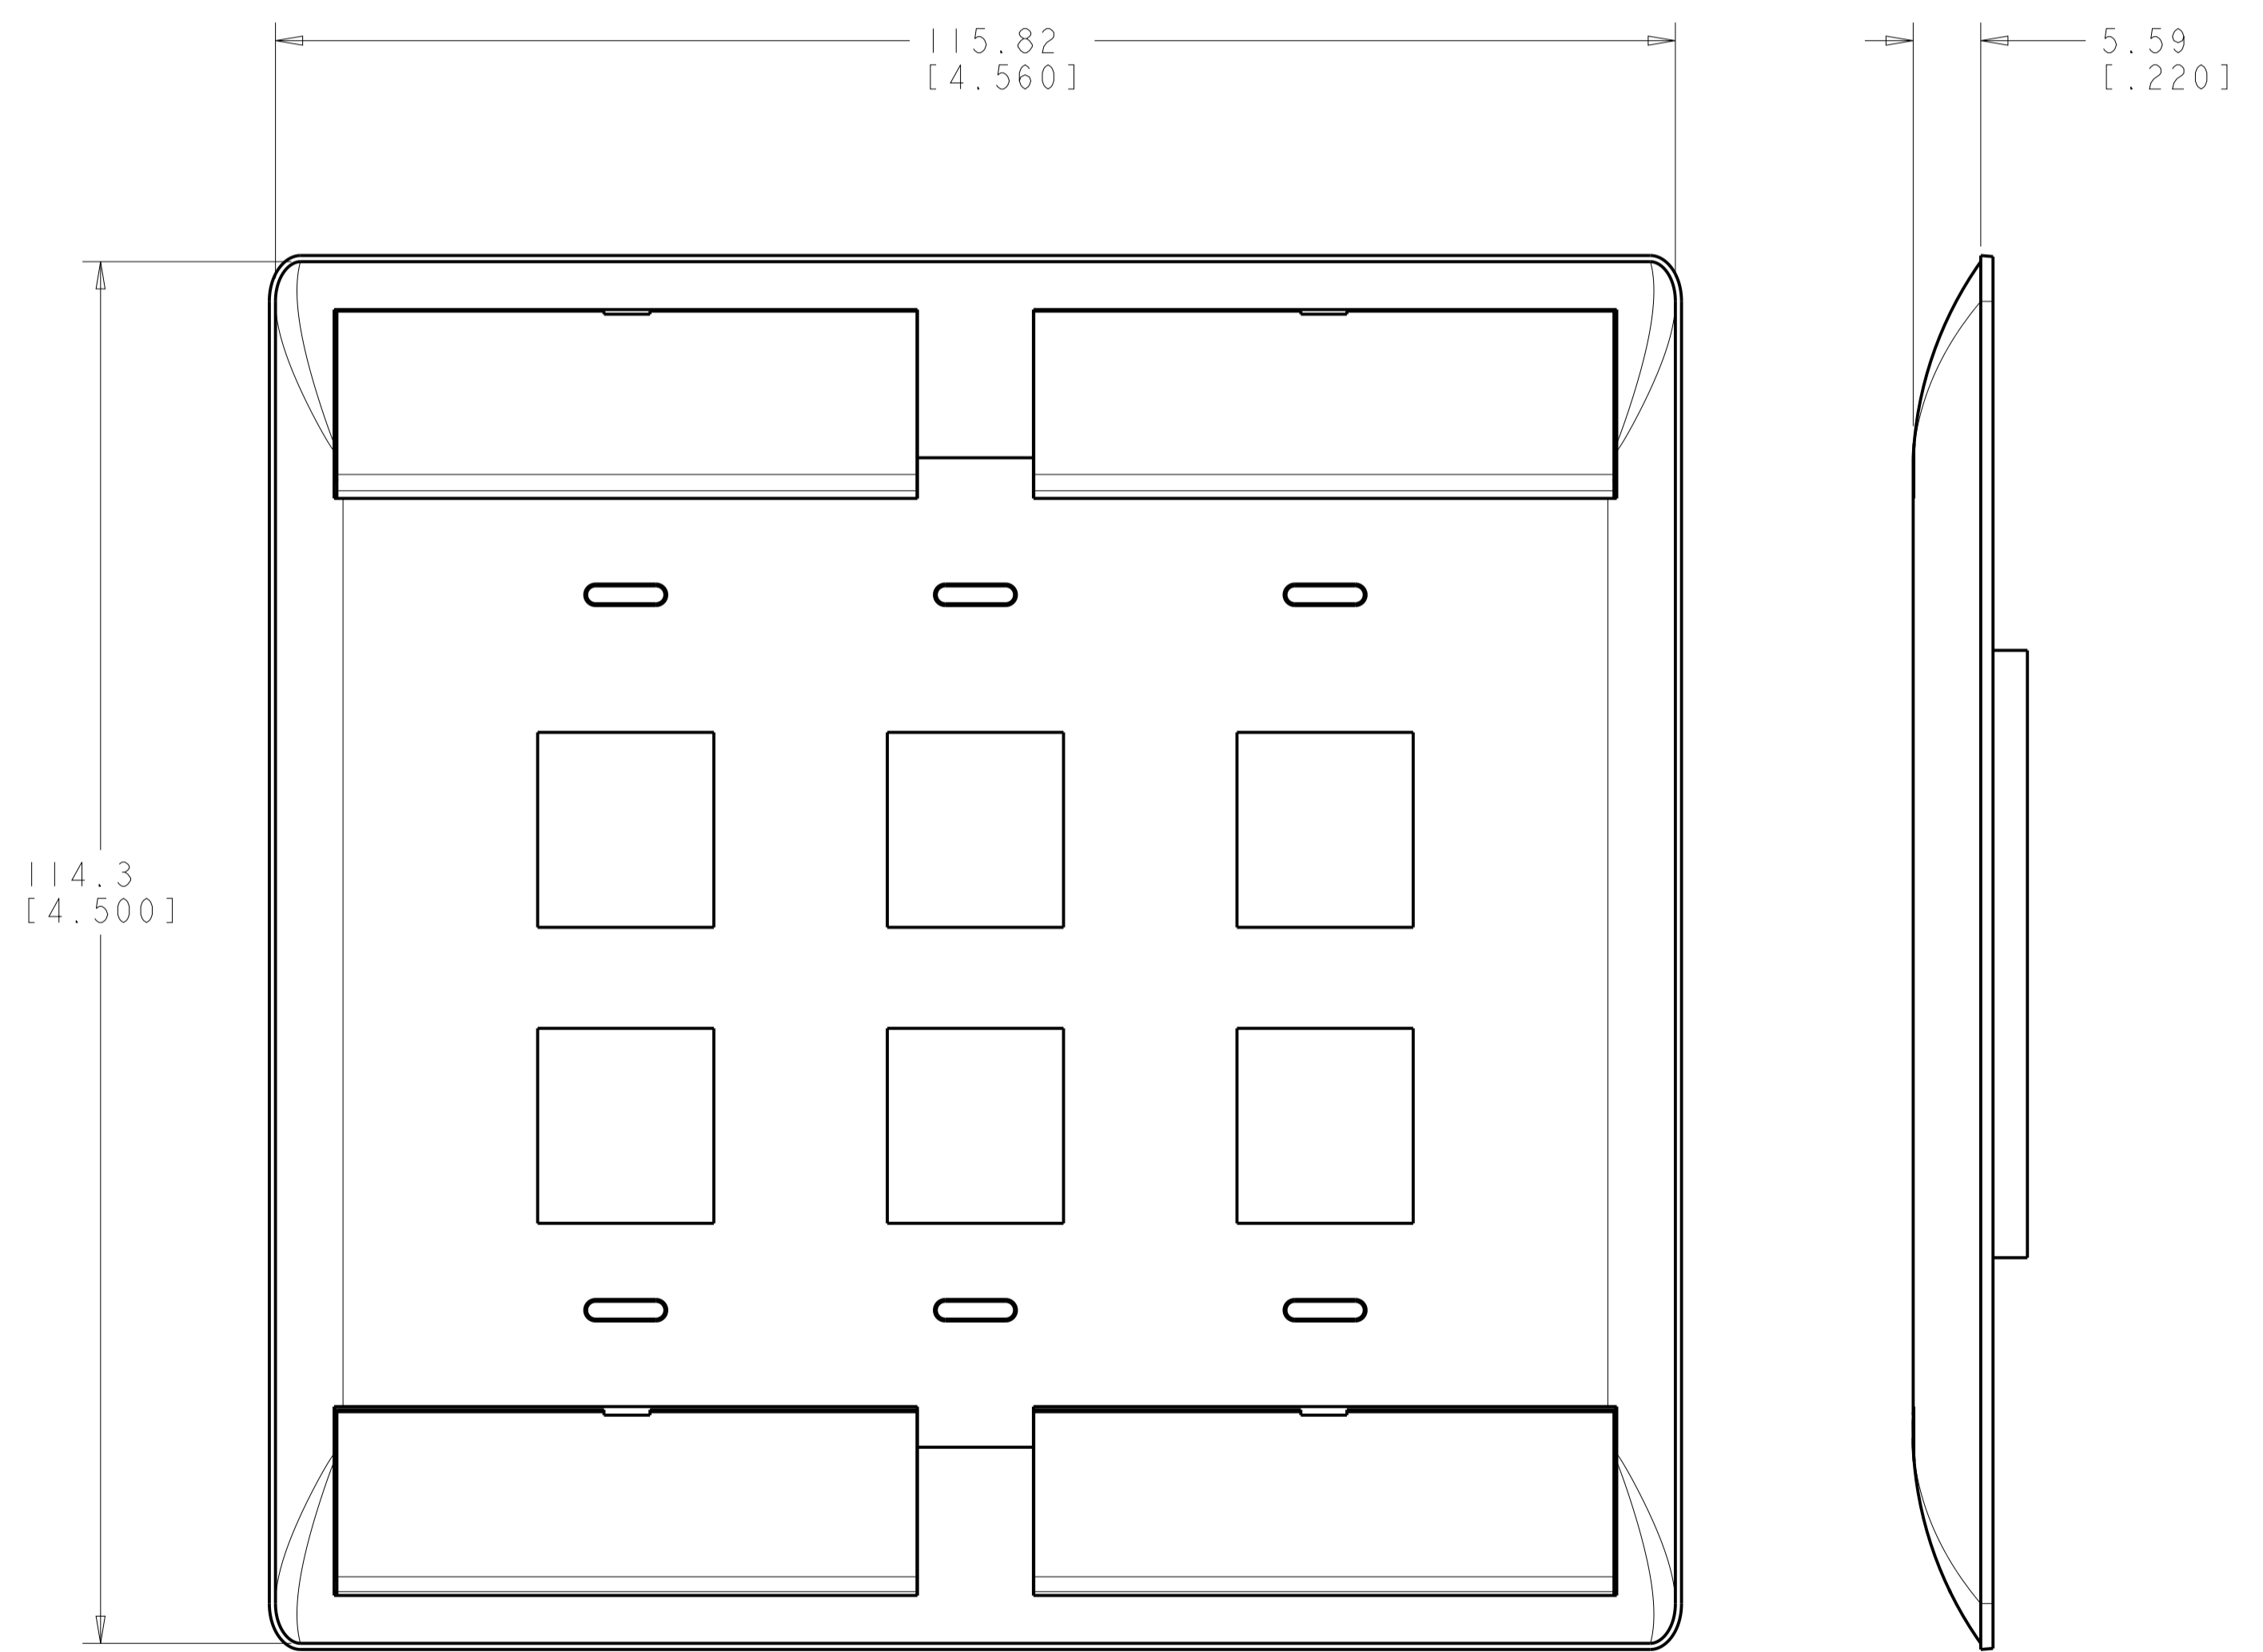

- 1. DIMENSIONS ARE NOMINAL UNLESS OTHERWISE SPECIFIED.
- 2. MATERIAL:
 FACEPLATE - POLYCARBONATE MOLDING COMPOUND. SEE TABLE FOR COLORS.
 SCREWS - ZINC PLATED CARBON STEEL.
 LABEL COVER - POLYCARBONATE MOLDING COMPOUND, CLEAR.
 LABEL - WHITE INDEX PAPER.
- 3. THIS KIT SHIPPED NOT ASSEMBLED.
- 4. MOLD OVER ICON FEATURE.