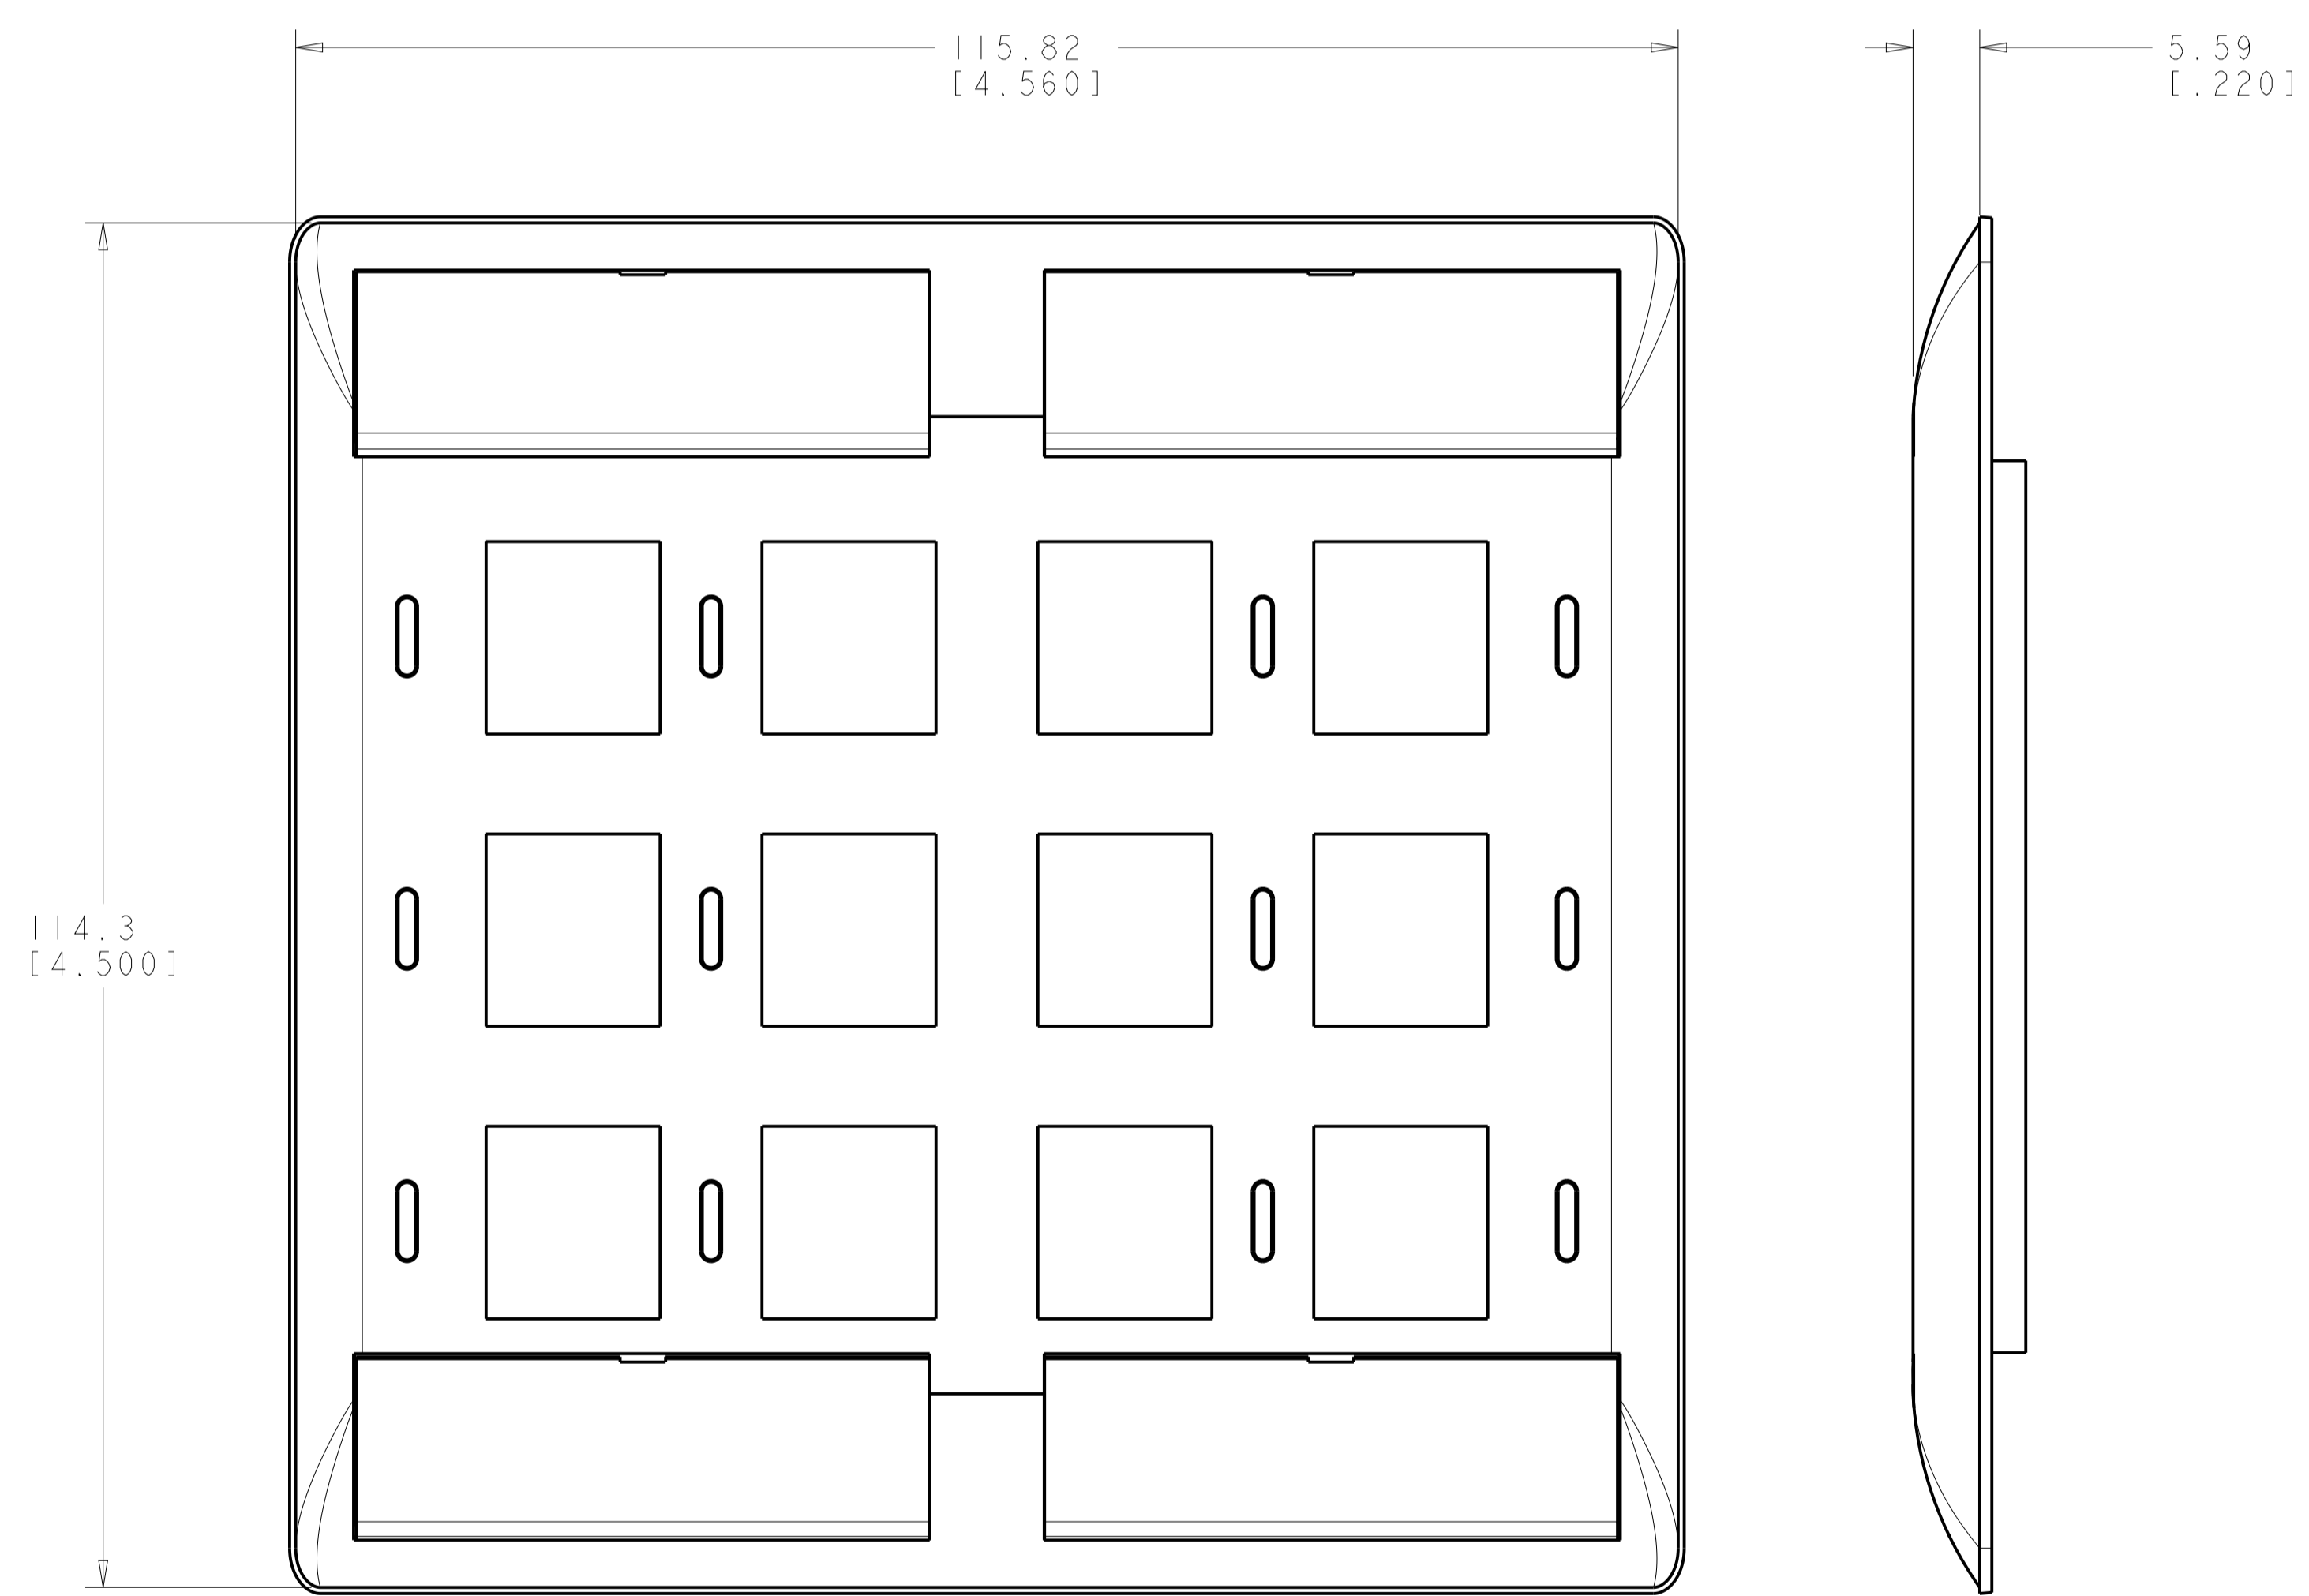

REVISIONS				
P.	LTN	DESCRIPTION	DATE	APP'D
A	RLSD;	ECO-10-002954	09FEB2010	GG RA
B	REV;	40026397MCO	12NOV2015	GG LS
C	REV PER	BNS_CD_BRAND	01FEB2017	GG DC

- 1. DIMENSIONS ARE NOMINAL UNLESS OTHERWISE SPECIFIED.
- 2. MATERIAL:
 FACEPLATE - POLYCARBONATE MOLDING COMPOUND. SEE TABLE FOR COLORS.
 SCREWS - ZINC PLATED CARBON STEEL.
 LABEL COVER - POLYCARBONATE MOLDING COMPOUND, CLEAR.
 LABEL - WHITE INDEX PAPER.
- 3. THIS KIT SHIPPED NOT ASSEMBLED.
- 4. MOLD OVER ICON FEATURE.

ALPINE WHITE	1-2111015-3
ELECTRIC IVORY	1-2111015-1
NEMA GRAY	2111015-4
BLACK	2111015-2
LIGHT ALMOND	2111015-1
COLOR	PART NUMBER

THIS DRAWING IS A CONTROLLED DOCUMENT. DWN: G. GARRETT 31MAR2009
 CHK: R. ASHBY 31MAR2009
 APP'D: P. ASHBY 31MAR2009

COMMSCOPE, INC.

NAME: KIT, FACEPLATE, COMMERCIAL, DOUBLE GANG, 12 PORT

SIZE: A1 CAGE CODE: C=2111015 DRAWING NO: 2111015-3 SHEET 1 OF 1 REV C

SCALE: 2:1

MATERIAL: POLYCARBONATE MOLDING COMPOUND
 FINISH: CLEAR
 DIMENSIONS: MM [INCHES]
 TOLERANCES UNLESS OTHERWISE SPECIFIED:
 0 PLC ± .1
 1 PLC ± .1
 2 PLC ± .1
 3 PLC ± .1
 4 PLC ± .1
 ANGLES ± .1