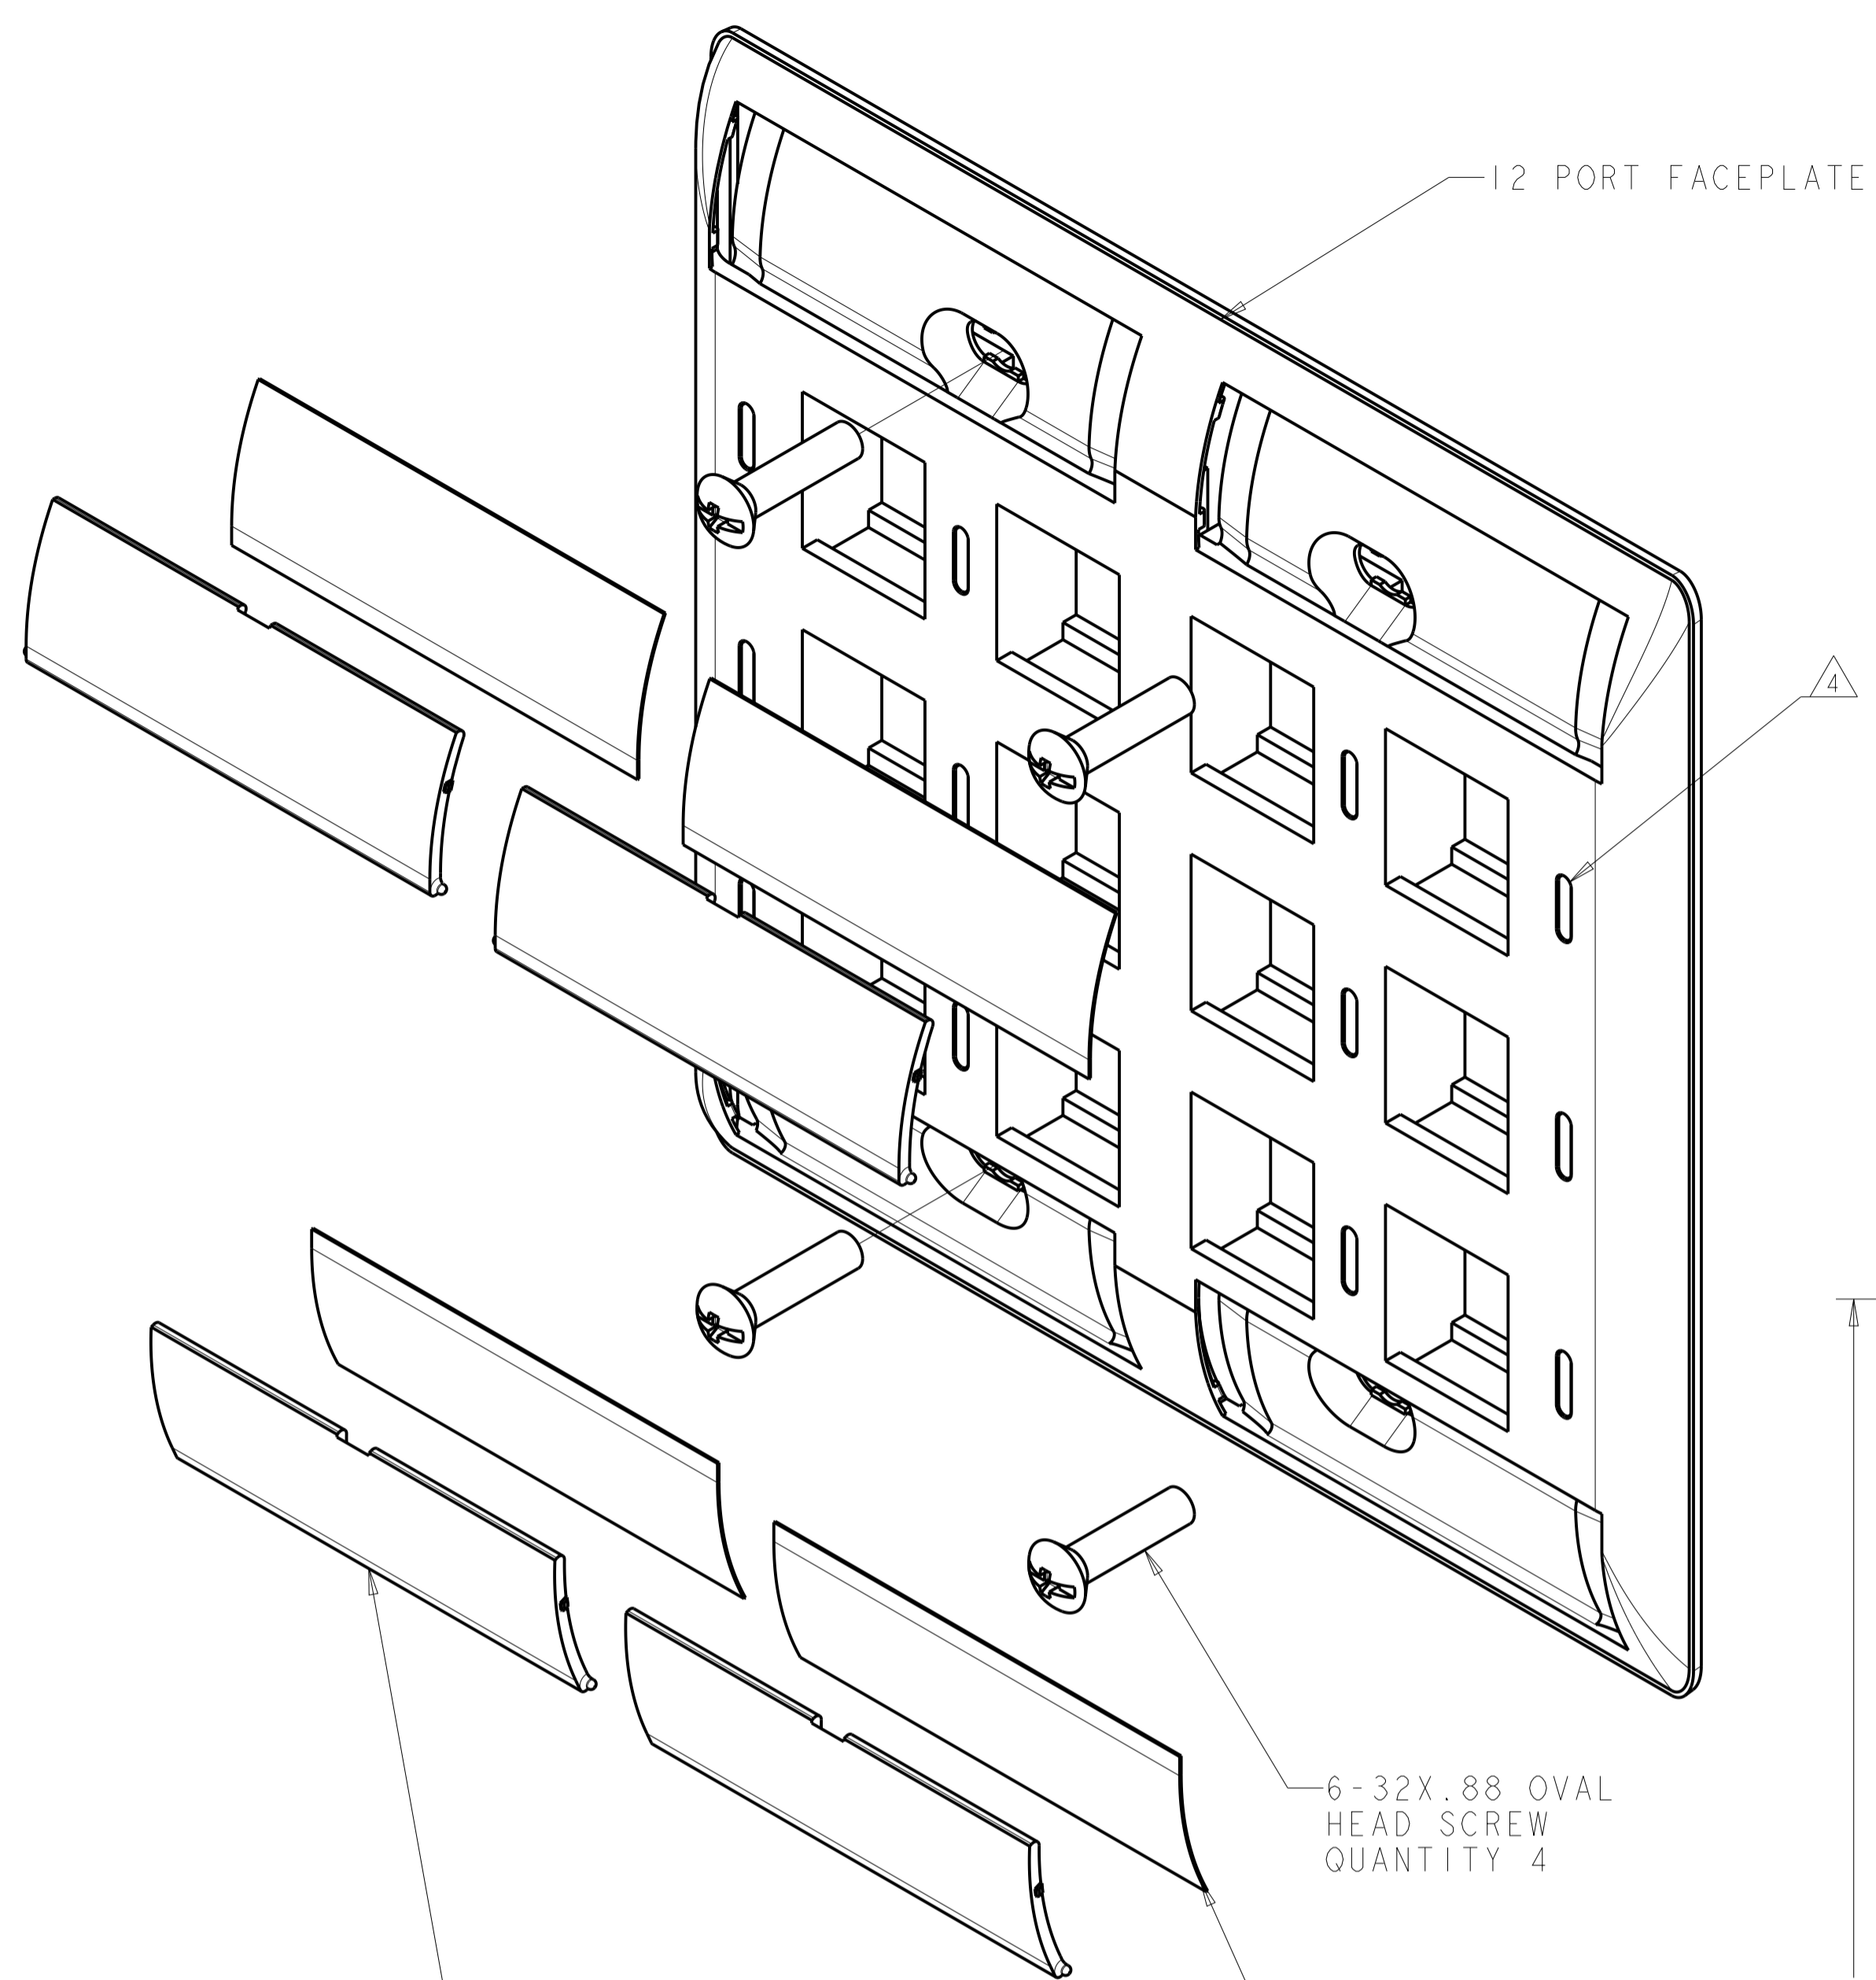

REVISIONS				
P.	LTN	DESCRIPTION	DATE	APP'D
A	RLSD;	ECO-10-002954	09FEB2010	GG RA
B	REV;	40026397MCO	12NOV2015	GG LS
C	REV PER	BNS_CD_BRAND	01FEB2017	GG DC

- 1. DIMENSIONS ARE NOMINAL UNLESS OTHERWISE SPECIFIED.
- 2. MATERIAL:
 FACEPLATE - POLYCARBONATE MOLDING COMPOUND. SEE TABLE FOR COLORS.
 SCREWS - ZINC PLATED CARBON STEEL.
 LABEL COVER - POLYCARBONATE MOLDING COMPOUND, CLEAR.
 LABEL - WHITE INDEX PAPER.
- 3. THIS KIT SHIPPED NOT ASSEMBLED.
- 4. MOLD OVER ICON FEATURE.

ALPINE WHITE	1-2111015-3
ELECTRIC IVORY	1-2111015-1
NEMA GRAY	2111015-4
BLACK	2111015-2
LIGHT ALMOND	2111015-1
COLOR	PART NUMBER

THIS DRAWING IS A CONTROLLED DOCUMENT. DWN: G. GARRETT 31MAR2009
 CHK: R. ASHBY 31MAR2009
 APP'D: P. ASHBY 31MAR2009

COMMSCOPE, INC.

NAME: KIT, FACEPLATE, COMMERCIAL, DOUBLE GANG, 12 PORT

SIZE: A1 CAGE CODE: C=2111015 DRAWING NO: 2111015-3 SHEET 1 OF 1 REV C

SCALE: 2:1

MATERIAL: POLYCARBONATE MOLDING COMPOUND
 FINISH: CLEAR
 DIMENSIONS: MM [INCHES]
 TOLERANCES UNLESS OTHERWISE SPECIFIED:
 0 PLC ± .1
 1 PLC ± .1
 2 PLC ± .1
 3 PLC ± .1
 4 PLC ± .1
 ANGLES ± .1