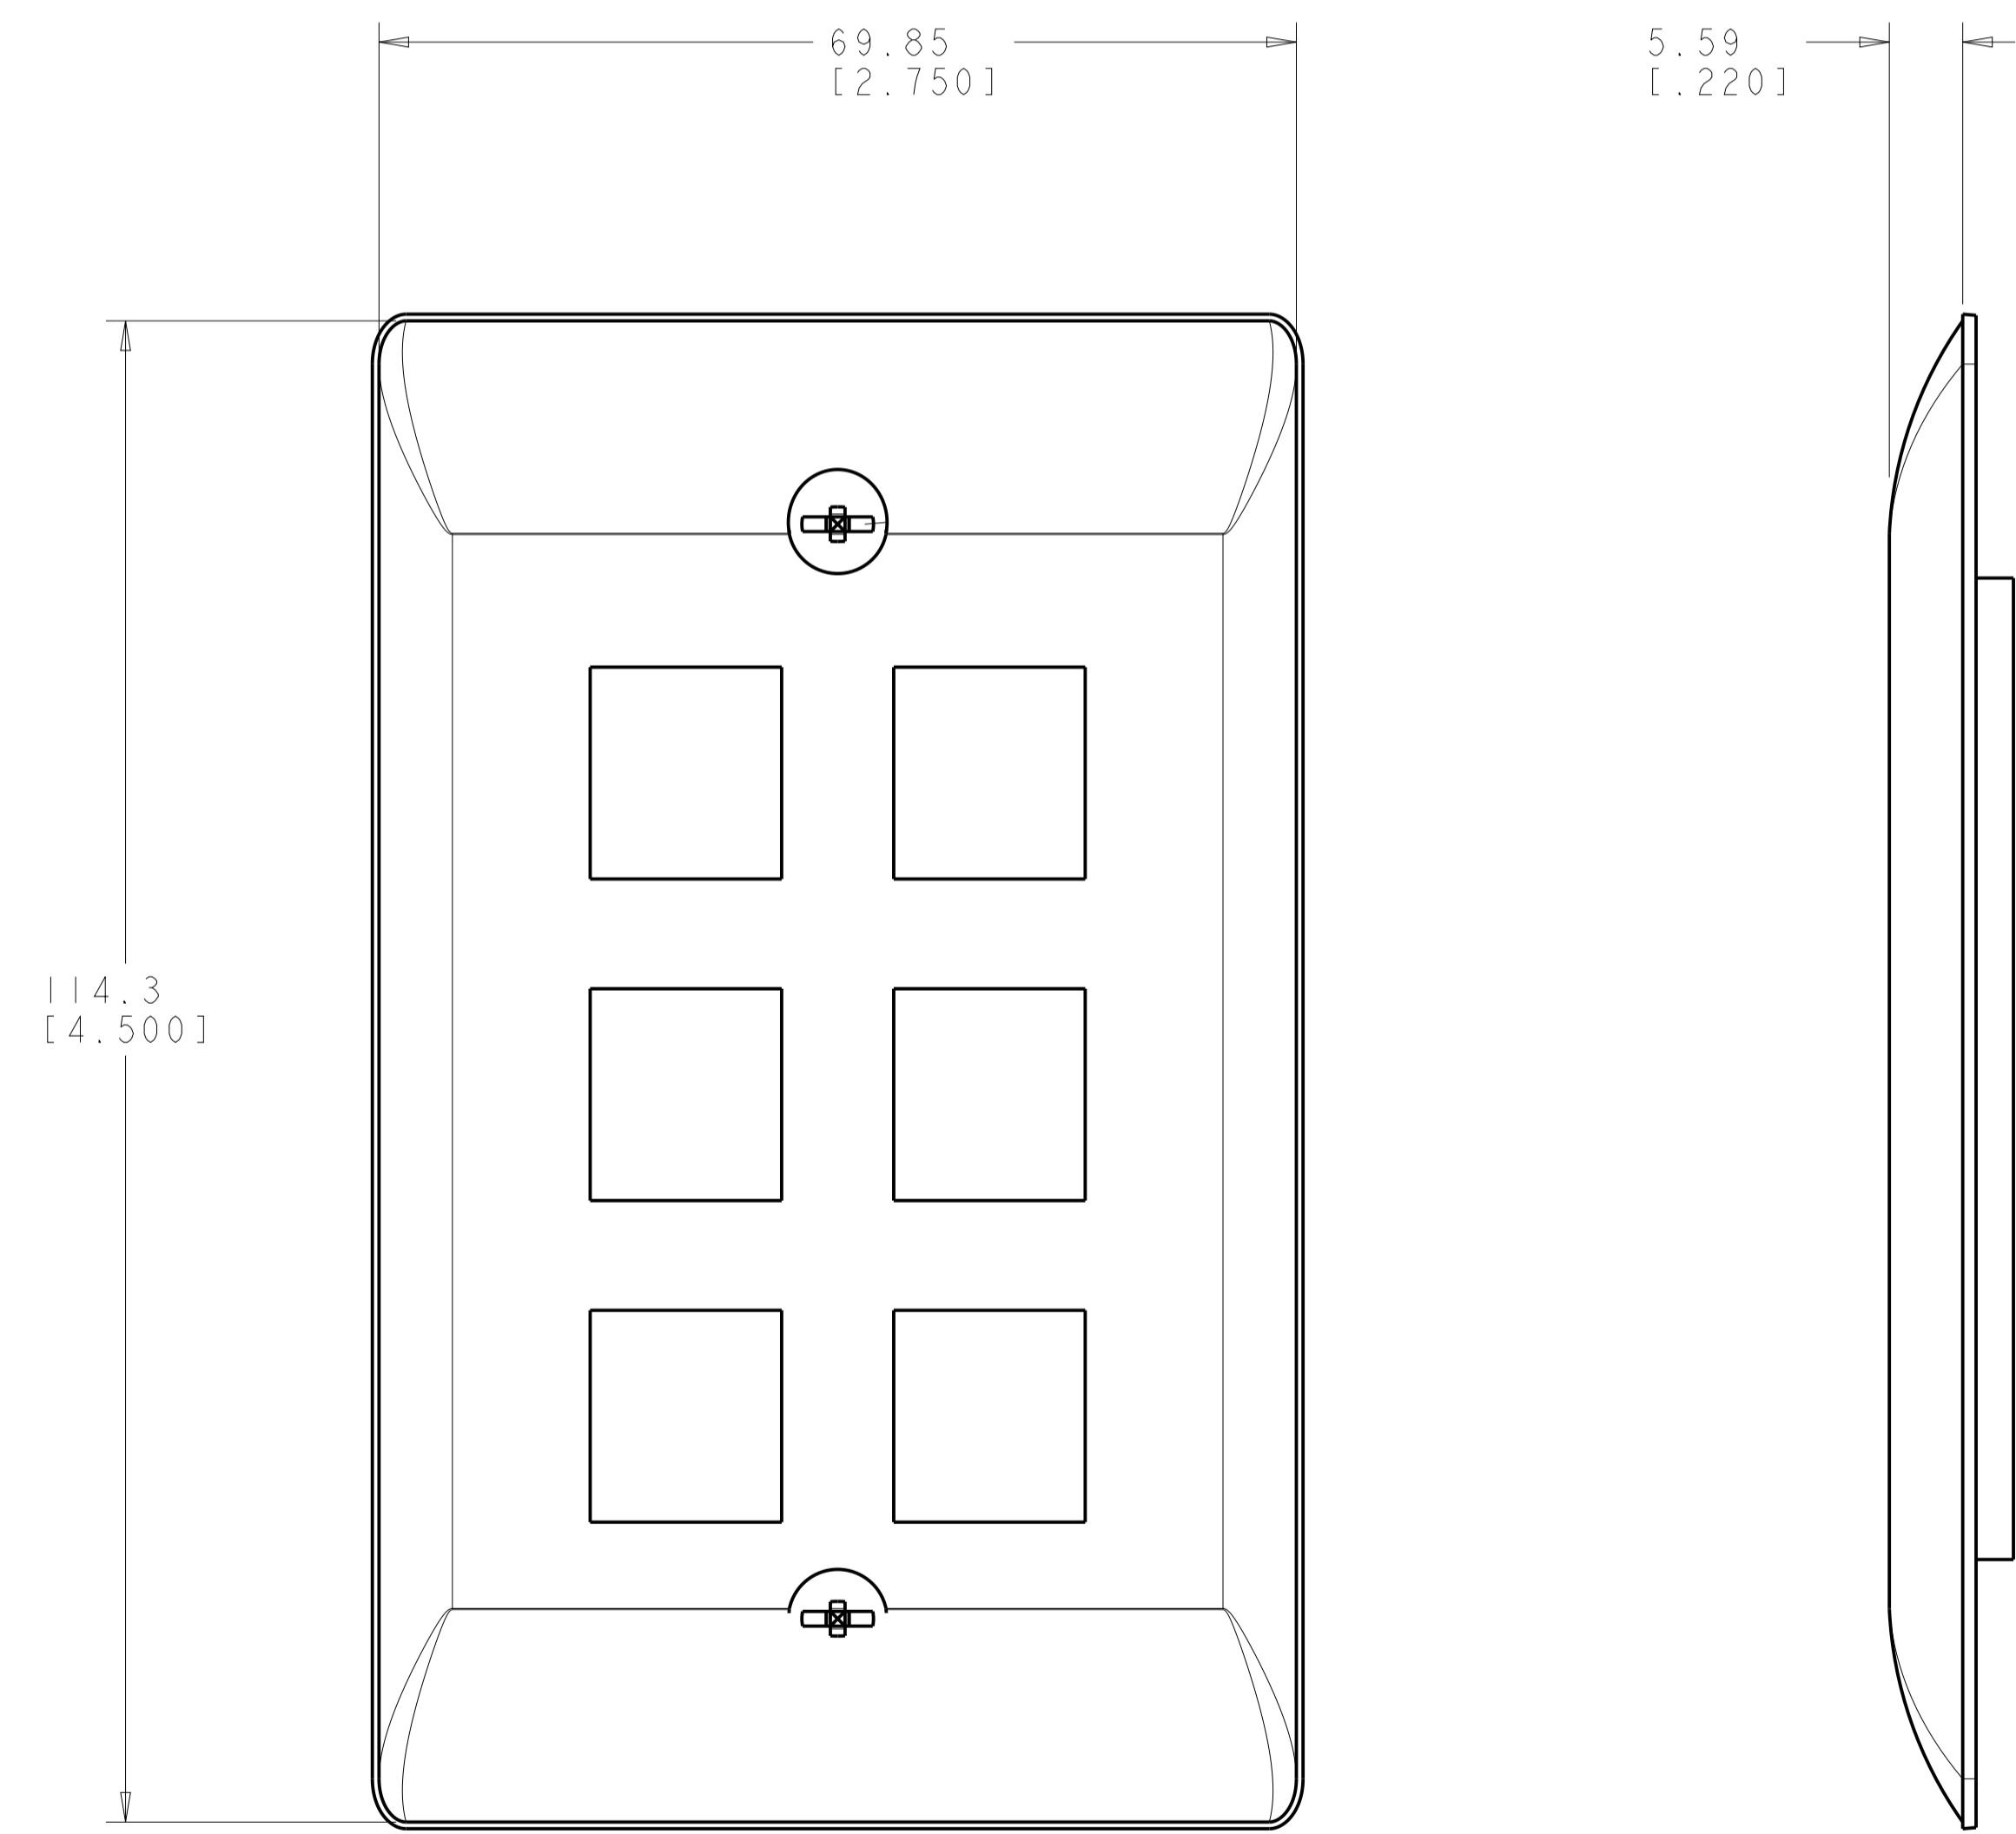

REVISIONS				
REV	LTN	DESCRIPTION	DATE	APP'D
A		RLSD; ECO-10-002954	09FEB2010	GG RA
B		REV; 40026185MCO	10 NOV2015	HG LS
C		REV PER BNS_CD_BRAND	01FEB2017	GG DC

6-32X.88 OVAL HEAD SCREW  
 QUANTITY 2

- ⚠ DIMENSIONS ARE NOMINAL UNLESS OTHERWISE SPECIFIED.
- ⚠ MATERIAL:  
 FACEPLATE - POLYCARBONATE MOLDING COMPOUND.  
 SEE TABLE FOR COLORS.  
 SCREWS - ZINC PLATED CARBON STEEL.
- 3. THIS KIT SHIPPED NOT ASSEMBLED.

ALPINE WHITE	1-2111025-3
ELECTRIC IVORY	1-2111025-1
NEMA GRAY	2111025-4
BLACK	2111025-2
LIGHT ALMOND	2111025-1
COLOR	PART NUMBER

THIS DRAWING IS A CONTROLLED DOCUMENT.		DWN G. GARRETT 31MAR2009	COMMSCOPE, INC.	
DIMENSIONS: MM [INCHES]		CHK R. ASHBY 31MAR2009	KIT, FACEPLATE, RESIDENTIAL, SINGLE GANG, 6 PORT	
TOLERANCES UNLESS OTHERWISE SPECIFIED:		APP'D P. ASHBY 31MAR2009	NAME	
0 PLC ±	⚠	PRODUCT SPEC	SIZE CAGE CODE DRAWING NO RESTRICTED TO	
1 PLC ±	⚠	APPLICATION SPEC	A1 C=2111025	
2 PLC ±	⚠	WEIGHT	SCALE 2:1 SHEET 1 OF 1 REV C	
3 PLC ±	⚠	Customer Drawing		
4 PLC ±	⚠			
ANGLES ±	⚠			
MATERIAL	FINISH			