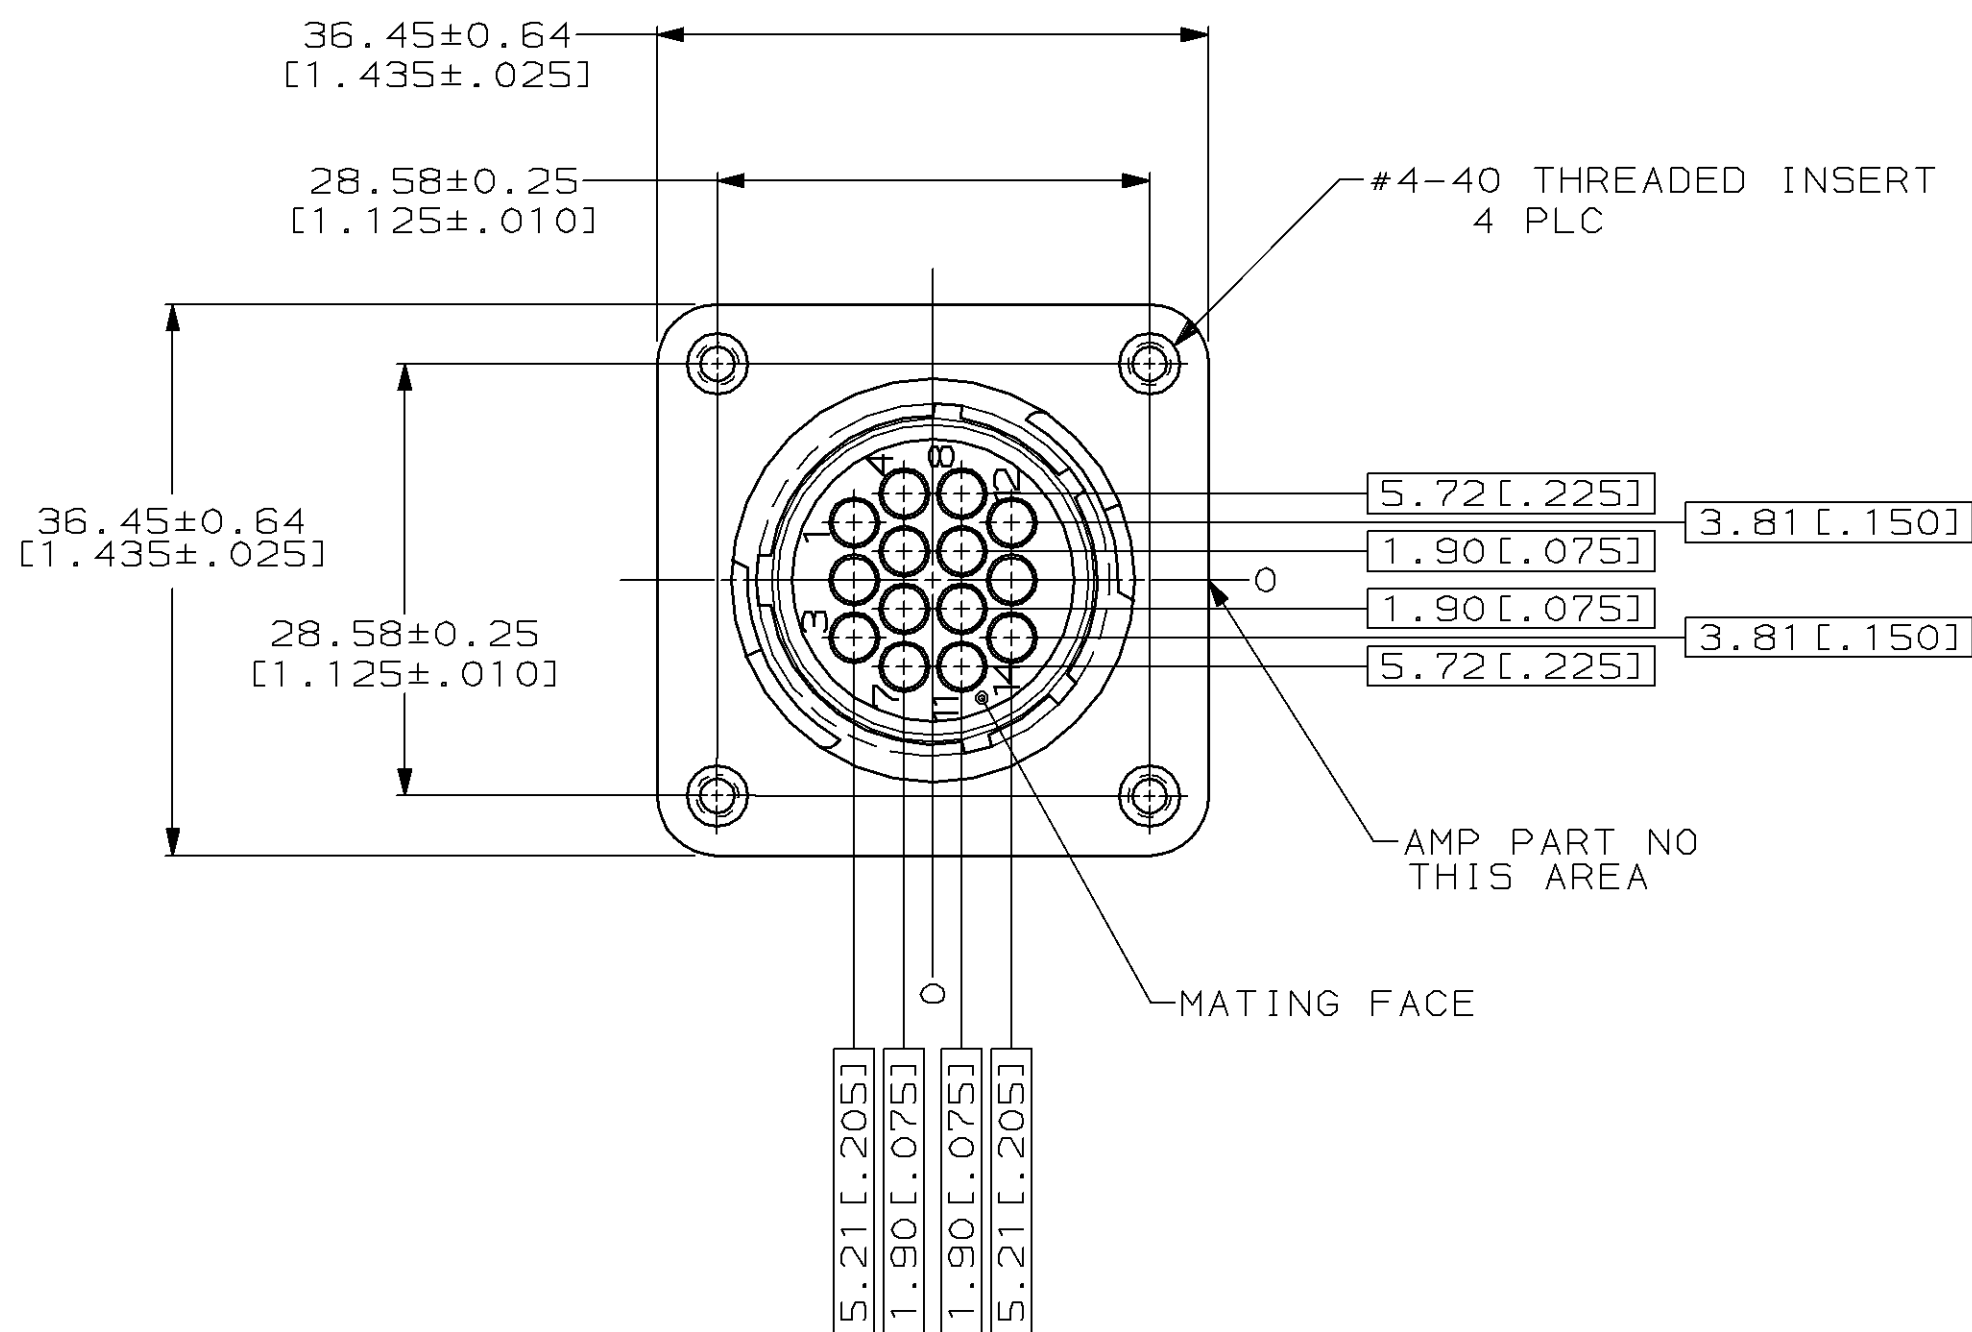

MOD		LOC		DIST		REVISIONS				
ZONE	LTR	DESCRIPTION	DATE	APPD						
4	BD	35	P	F	A	REDRAWN W/O CHANGE PER EC 0020-600-94	06/21/94	AF		

- CAVITY IDENTIFICATION ON FRONT AND REAR FACE.
- WILL ACCEPT FOURTEEN (14) MULTIMATE SOCKET CONTACTS.

THIS DRAWING IS A CONTROLLED DOCUMENT FOR AMP INCORPORATED. IT IS SUBJECT TO CHANGE AND THE CONTROLLING ENGINEERING ORGANIZATION SHOULD BE CONTACTED FOR THE LATEST REVISION.

DO NOT SCALE PRINT. UNLESS SPECIFIED DIMENSIONS IN mm [INCHES] TOLERANCES ON : 2 PLC DEC ± - 3 PLC DEC ± - ANGLES ± -		DR 06-21-94 D.HARDY	AMP Incorporated Harrisburg, PA 17105-3608	
MATERIAL HOUSING: THERMOPLASTIC, BLACK INSERT: BRASS		CHK 06-28-94 R.STONE		
FINISH -		APPD 08-09-94 A.FRANTUM	SIZE 00779	DRAWING NO 211103
		APPD 08-09-94 A.FRANTUM	SCALE 2:1	SHEET 1 OF 1
		APPLICATION SPEC -	PART NO 211103-1	
		WEIGHT -	CUSTOMER DRAWING	