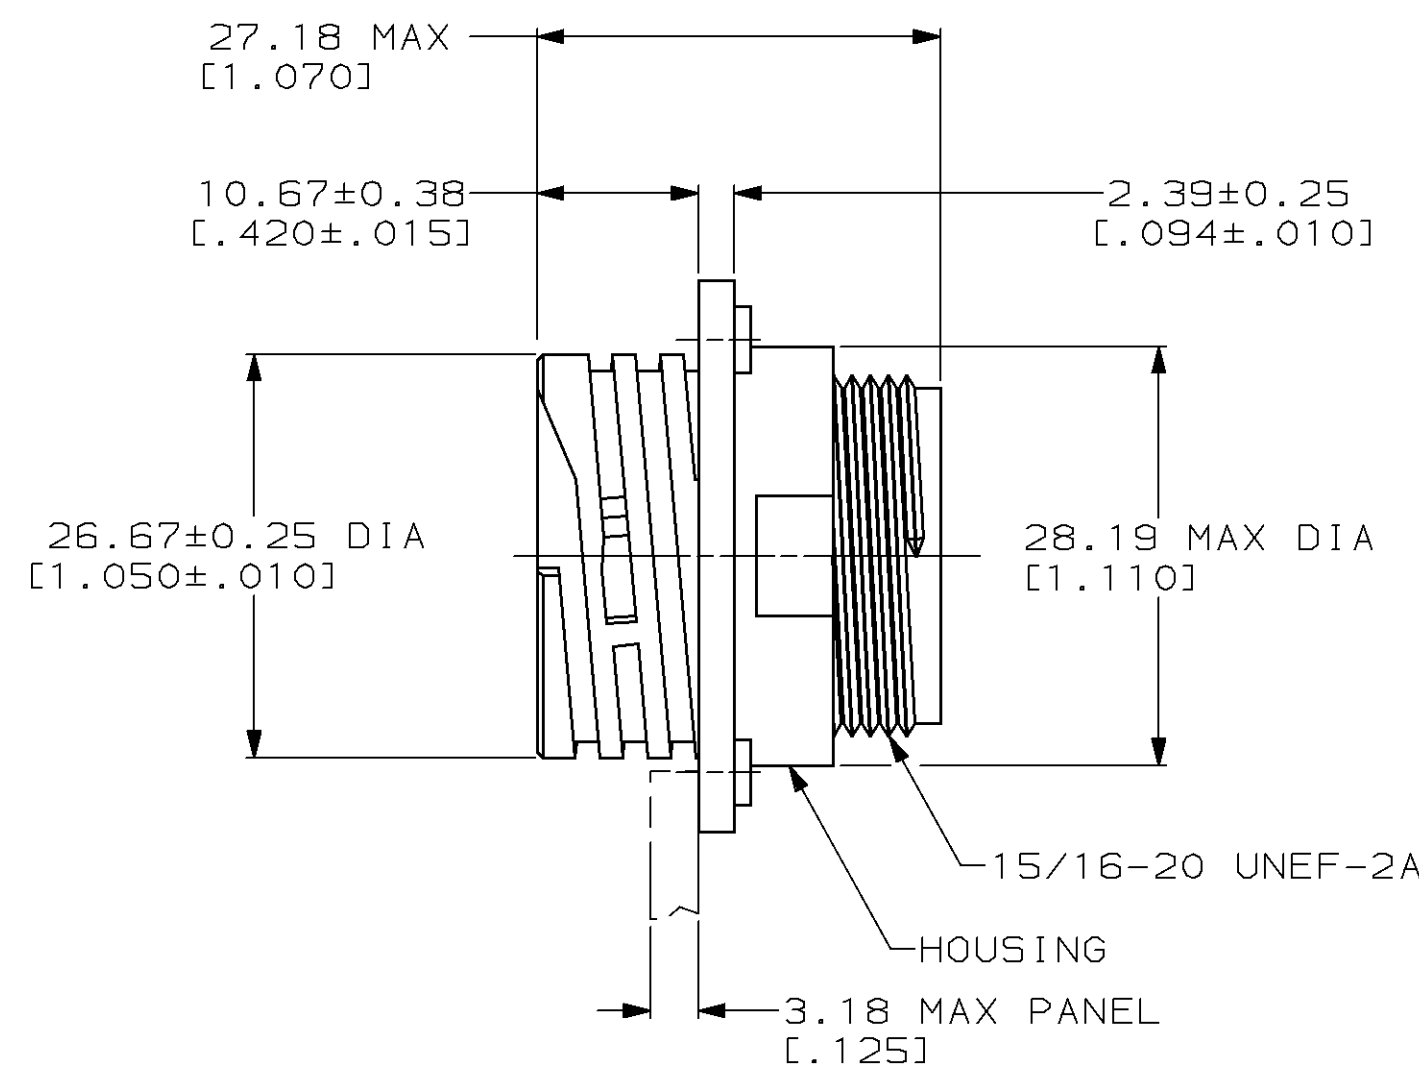

MOD		LOC		DIST		REVISIONS				
ZONE	LTR	DESCRIPTION	DATE	APPD						
4	BD	35	P	F	A	REDRAWN W/O CHANGE PER EC 0020-600-94	06/21/94	AF		

- CAVITY IDENTIFICATION ON FRONT AND REAR FACE.
- WILL ACCEPT FOURTEEN (14) MULTIMATE SOCKET CONTACTS.

THIS DRAWING IS A CONTROLLED DOCUMENT FOR AMP INCORPORATED. IT IS SUBJECT TO CHANGE AND THE CONTROLLING ENGINEERING ORGANIZATION SHOULD BE CONTACTED FOR THE LATEST REVISION.

DO NOT SCALE PRINT. UNLESS SPECIFIED DIMENSIONS IN mm [INCHES] TOLERANCES ON : 2 PLC DEC ± - 3 PLC DEC ± - ANGLES ± -		DR 06-21-94 D.HARDY	AMP Incorporated Harrisburg, PA 17105-3608	
MATERIAL HOUSING: THERMOPLASTIC, BLACK INSERT: BRASS		CHK 06-28-94 R.STONE		
FINISH -		APPD 08-09-94 A.FRANTUM	SIZE 00779	DRAWING NO 211103
		APPD 08-09-94 A.FRANTUM	SCALE 2:1	SHEET 1 OF 1
		APPLICATION SPEC -	PART NO 211103-1	
		WEIGHT -	CUSTOMER DRAWING	