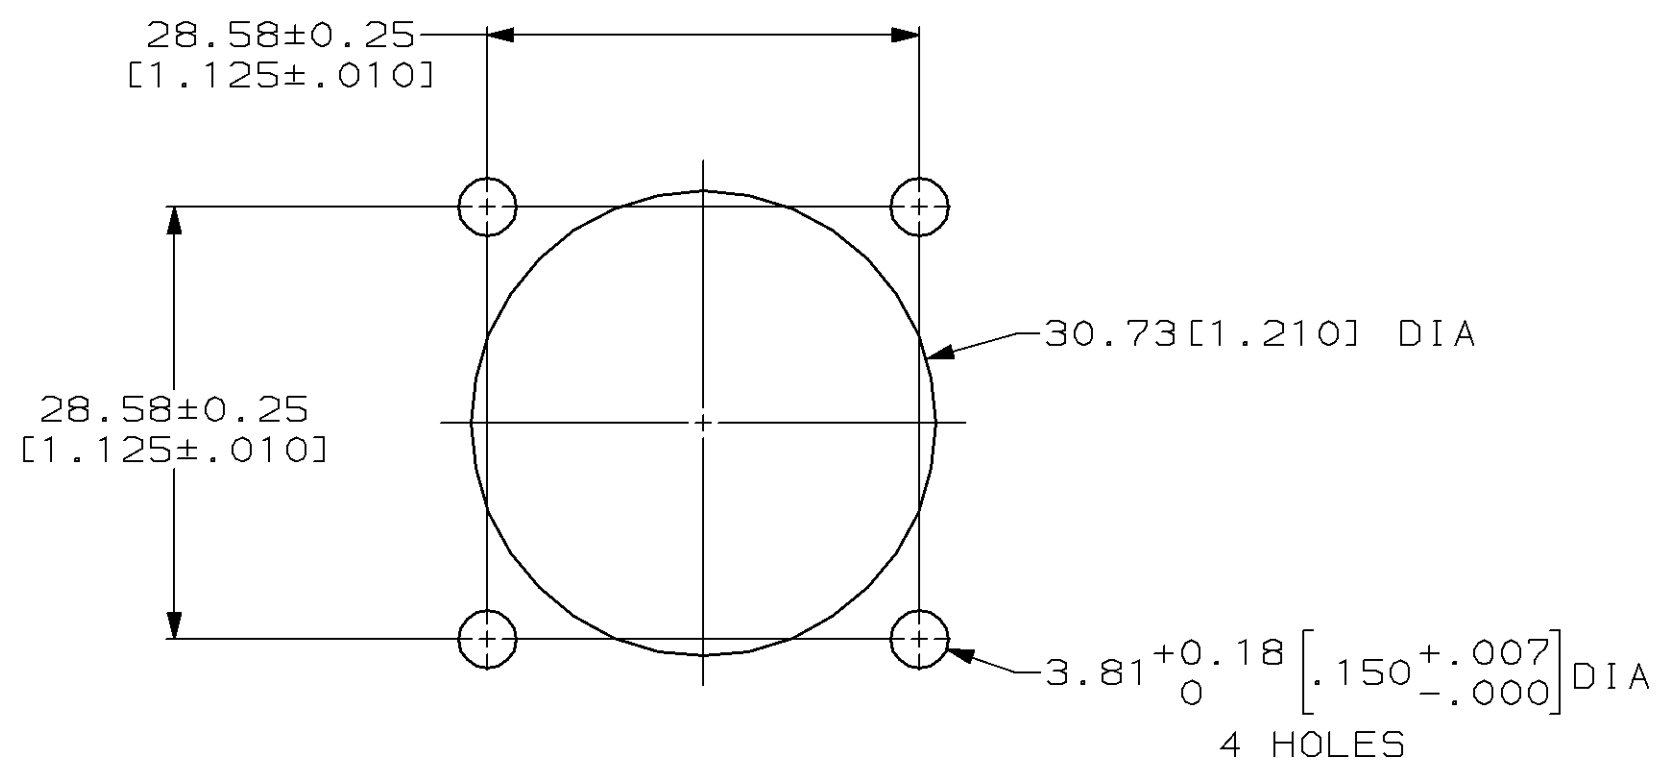

MOD		LOC		DIST		REVISIONS				
ZONE	LTR	DESCRIPTION	DATE	APPD						
4	BD	35	P	F	A	REDRAWN W/O CHANGE PER EC 0020-600-94	06/21/94	AF		

- CAVITY IDENTIFICATION ON FRONT AND REAR FACE.
- WILL ACCEPT FOURTEEN (14) MULTIMATE SOCKET CONTACTS.

THIS DRAWING IS A CONTROLLED DOCUMENT FOR AMP INCORPORATED. IT IS SUBJECT TO CHANGE AND THE CONTROLLING ENGINEERING ORGANIZATION SHOULD BE CONTACTED FOR THE LATEST REVISION.

DO NOT SCALE PRINT. UNLESS SPECIFIED DIMENSIONS IN mm [INCHES] TOLERANCES ON : 2 PLC DEC ± - 3 PLC DEC ± - ANGLES ± -		DR 06-21-94 D.HARDY	AMP Incorporated Harrisburg, PA 17105-3608	
MATERIAL HOUSING: THERMOPLASTIC, BLACK INSERT: BRASS		CHK 06-28-94 R.STONE		
FINISH -		APPD 08-09-94 A.FRANTUM	SIZE 00779	DRAWING NO 211103
		APPD 08-09-94 A.FRANTUM	SCALE 2:1	SHEET 1 OF 1
		APPLICATION SPEC -	PART NO 211103-1	
		WEIGHT -	CUSTOMER DRAWING	