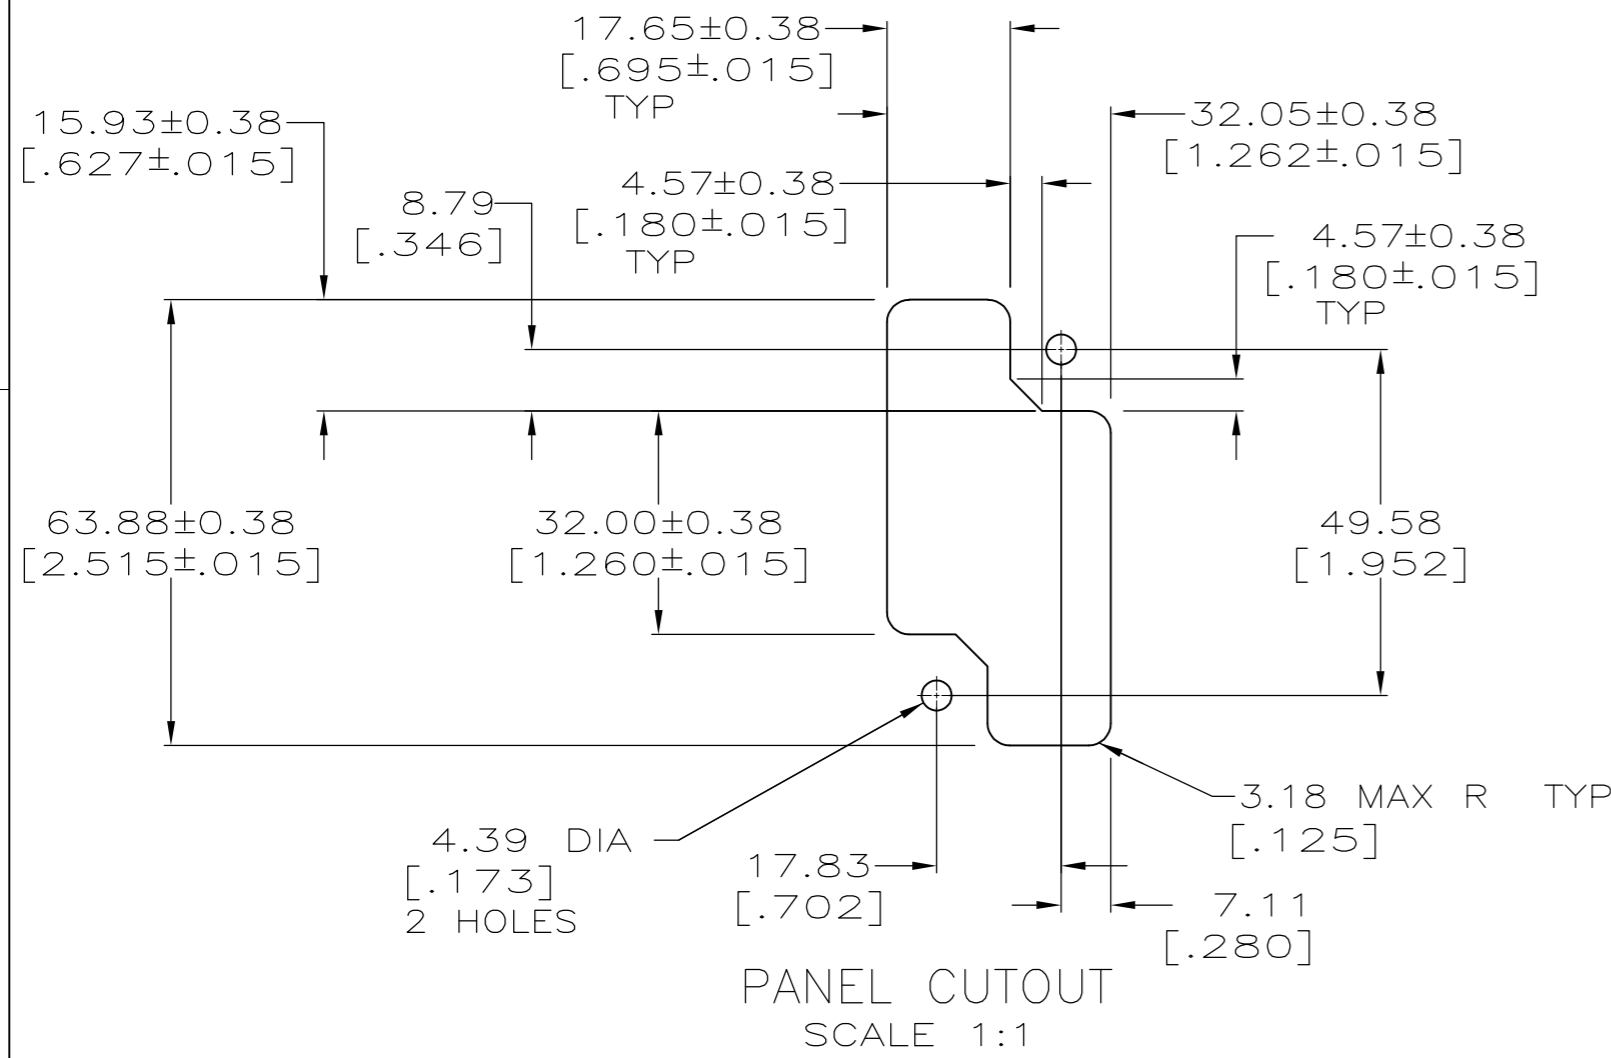

LOC		DIST		REVISIONS					
BD		39		P	LTR	DESCRIPTION	DATE	OWN	APVD
				F1		REVISED PER ECO-11-004820	11MAR11	RK	HMR

1. THIS CONNECTOR MATES WITH SOCKET HOUSING 211150.
2. CAVITY 1 AND 25 SHOULD NOT BE USED WITH GROUND PIN.

DETAIL Z
 RAISED STANDOFF 2 PLACES
 211149-3 ONLY

SEE DETAIL Z	211149-3
AS SHOWN	211149-1
STANDOFF	PART NO

THIS DRAWING IS A CONTROLLED DOCUMENT.		DWN C. OBERMAN 01/14/92	STE TE Connectivity	
DIMENSIONS: mm [INCHES]		CHK R. STONE 1-22-92		
TOLERANCES UNLESS OTHERWISE SPECIFIED:		APVD A. TRAVIS 1-22-92	NAME PIN HOUSING, 25 POSN METRIMATE	
0 PLC ± -		PRODUCT SPEC	SIZE A2	
1 PLC ± -		APPLICATION SPEC	CAGE CODE 00779	
2 PLC ± 0.13 [.005]		WEIGHT	DRAWING NO G-211149	
3 PLC ± -		FINISH	RESTRICTED TO	
4 PLC ± -		MATERIAL POLYESTER, UL 94V-0 RATED, BLACK	SCALE 2:1	
ANGLES ± ± -		CUSTOMER DRAWING	SHEET 1 of 1	
			REV F1	