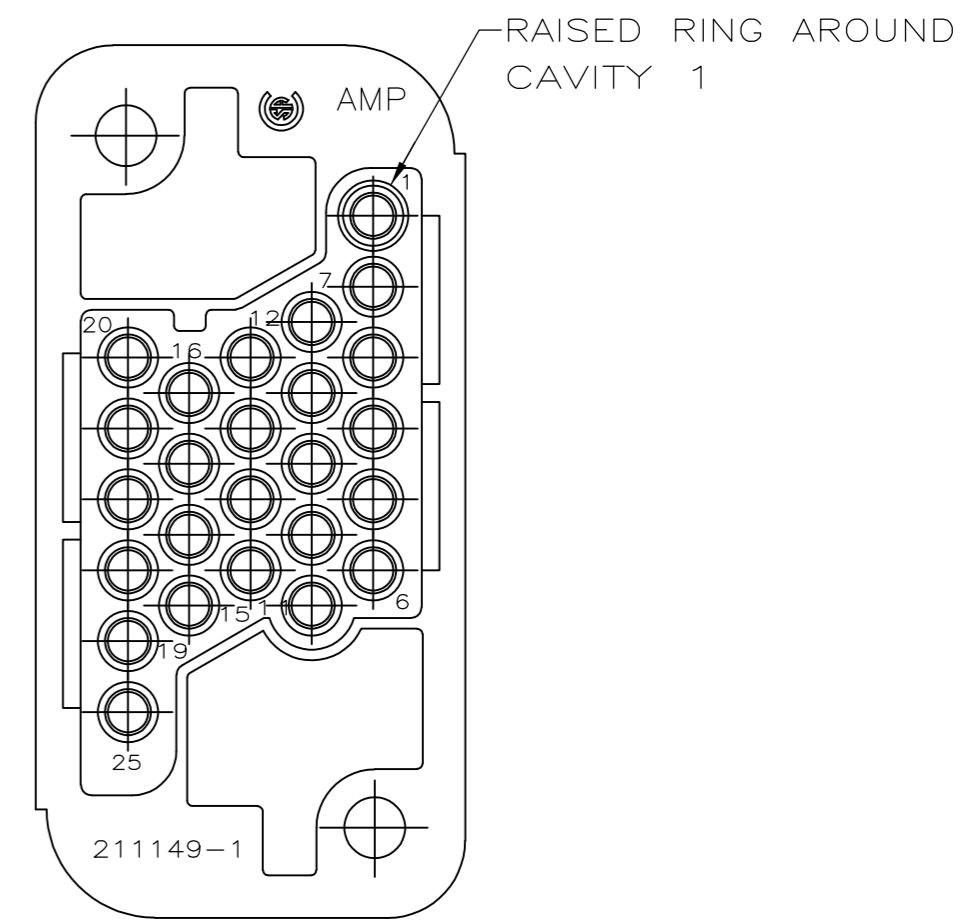

LOC		DIST		REVISIONS					
BD		39		P	LTR	DESCRIPTION	DATE	OWN	APVD
				F1		REVISED PER ECO-11-004820	11MAR11	RK	HMR

1. THIS CONNECTOR MATES WITH SOCKET HOUSING 211150.
2. CAVITY 1 AND 25 SHOULD NOT BE USED WITH GROUND PIN.

DETAIL Z
 RAISED STANDOFF 2 PLACES
 211149-3 ONLY

SEE DETAIL Z	211149-3
AS SHOWN	211149-1
STANDOFF	PART NO

THIS DRAWING IS A CONTROLLED DOCUMENT.		DWN C. OBERMAN 01/14/92	STE TE Connectivity	
DIMENSIONS: mm [INCHES]		CHK R. STONE 1-22-92		
TOLERANCES UNLESS OTHERWISE SPECIFIED:		APVD A. TRAVIS 1-22-92	NAME PIN HOUSING, 25 POSN METRIMATE	
0 PLC ± -		PRODUCT SPEC	SIZE A2	
1 PLC ± -		APPLICATION SPEC	CAGE CODE 00779	
2 PLC ± 0.13 [.005]		WEIGHT	DRAWING NO G-211149	
3 PLC ± -		FINISH	RESTRICTED TO	
4 PLC ± -		MATERIAL POLYESTER, UL 94V-0 RATED, BLACK	SCALE 2:1	
ANGLES ± ± -		CUSTOMER DRAWING	SHEET 1 of 1	
			REV F1	