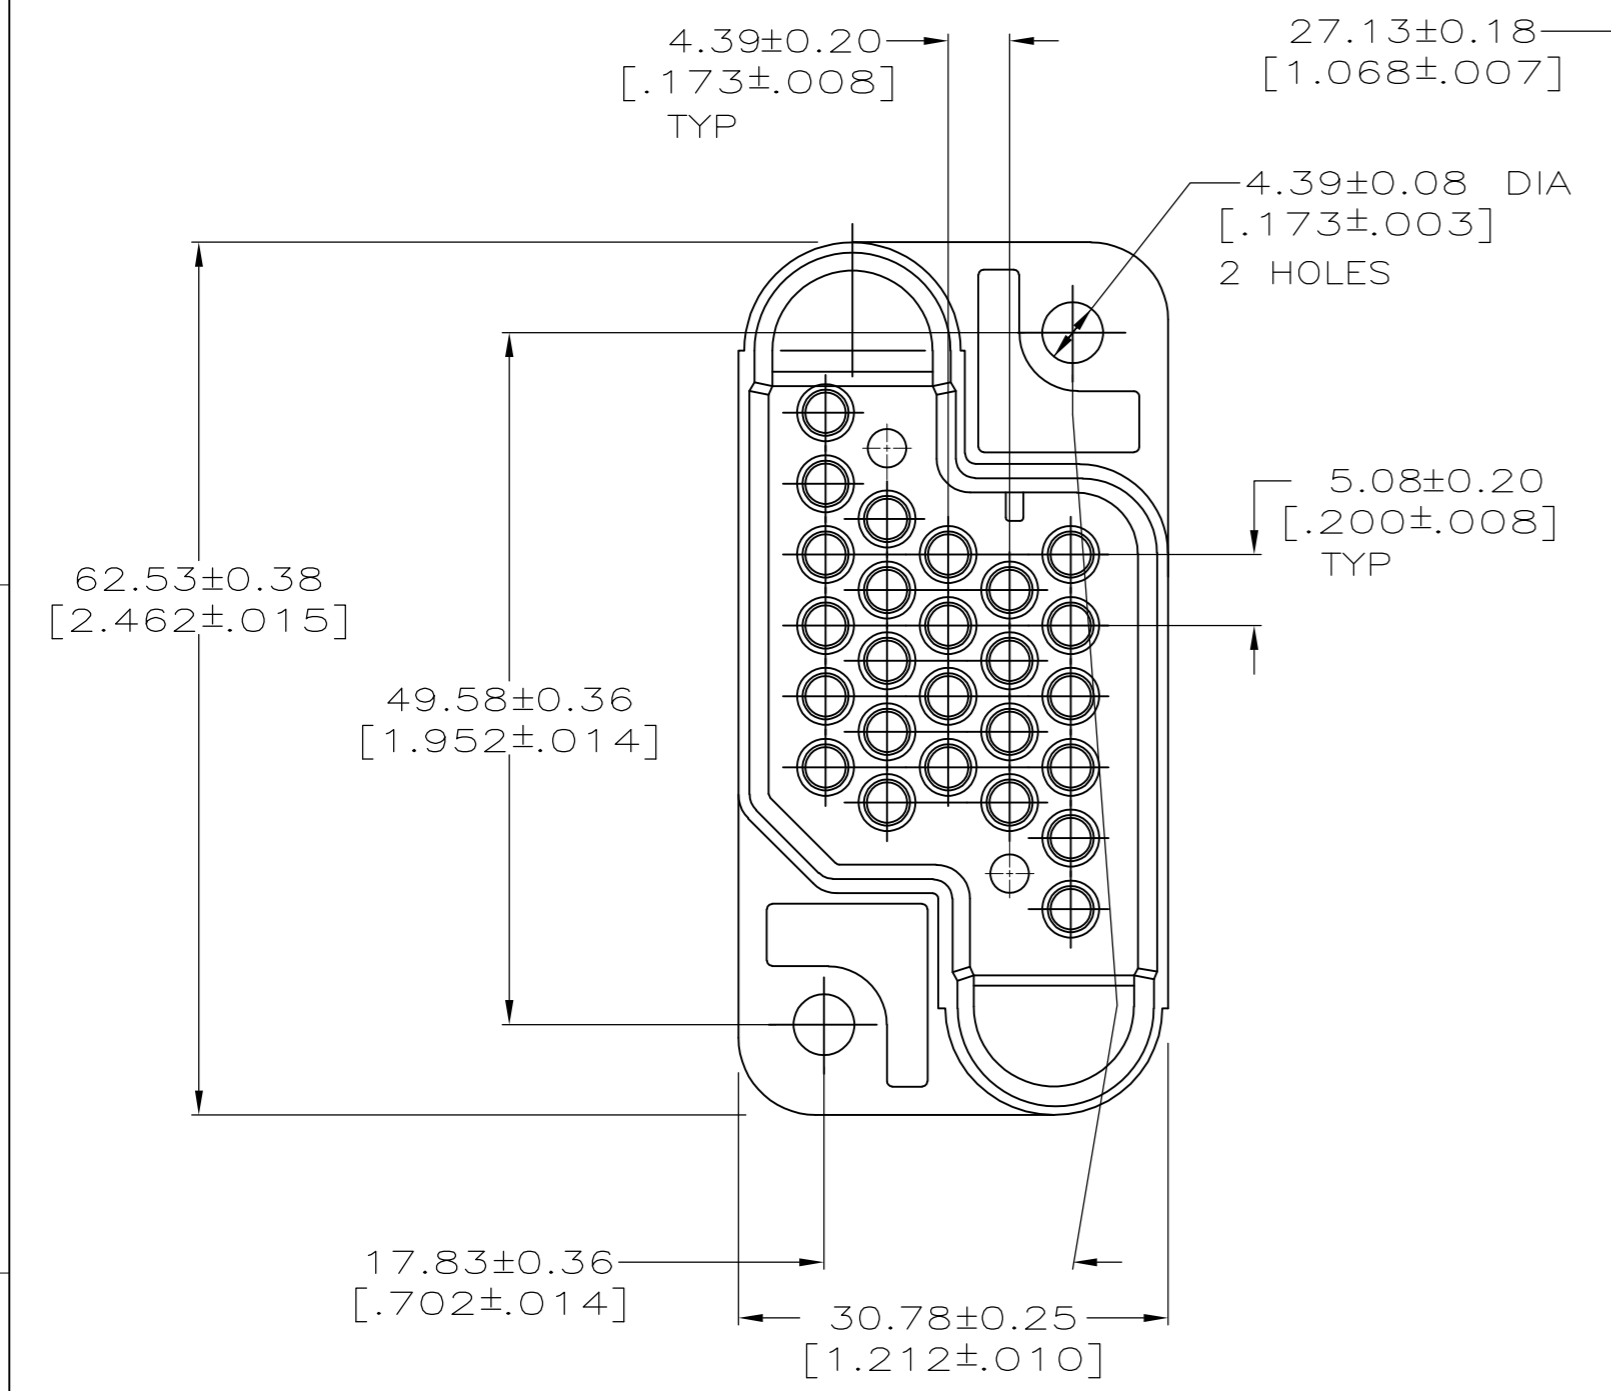

LOC		DIST		REVISIONS					
BD		39		P	LTR	DESCRIPTION	DATE	OWN	APVD
				F1		REVISED PER ECO-11-004820	11MAR11	RK	HMR

1. THIS CONNECTOR MATES WITH SOCKET HOUSING 211150.
2. CAVITY 1 AND 25 SHOULD NOT BE USED WITH GROUND PIN.

DETAIL Z
 RAISED STANDOFF 2 PLACES
 211149-3 ONLY

SEE DETAIL Z	211149-3
AS SHOWN	211149-1
STANDOFF	PART NO

THIS DRAWING IS A CONTROLLED DOCUMENT.		DWN C. OBERMAN 01/14/92	STE TE Connectivity	
DIMENSIONS: mm [INCHES]		CHK R. STONE 1-22-92		
TOLERANCES UNLESS OTHERWISE SPECIFIED:		APVD A. TRAVIS 1-22-92	NAME PIN HOUSING, 25 POSN METRIMATE	
0 PLC ± -		PRODUCT SPEC	SIZE A2	
1 PLC ± -		APPLICATION SPEC	CAGE CODE 00779	
2 PLC ± 0.13 [.005]		WEIGHT	DRAWING NO G-211149	
3 PLC ± -		FINISH	RESTRICTED TO	
4 PLC ± -		MATERIAL POLYESTER, UL 94V-0 RATED, BLACK	SCALE 2:1	
ANGLES ± ± -		CUSTOMER DRAWING	SHEET 1 of 1	
			REV F1	