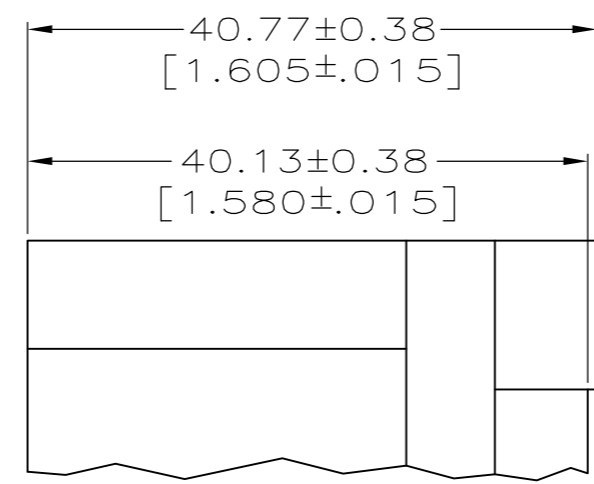

LOC		DIST		REVISIONS					
BD		39		P	LTR	DESCRIPTION	DATE	OWN	APVD
				F1		REVISED PER ECO-11-004820	11MAR11	RK	HMR

1. THIS CONNECTOR MATES WITH SOCKET HOUSING 211150.
2. CAVITY 1 AND 25 SHOULD NOT BE USED WITH GROUND PIN.

DETAIL Z
 RAISED STANDOFF 2 PLACES
 211149-3 ONLY

SEE DETAIL Z	211149-3
AS SHOWN	211149-1
STANDOFF	PART NO

THIS DRAWING IS A CONTROLLED DOCUMENT.		DWN C. OBERMAN 01/14/92	STE TE Connectivity	
DIMENSIONS: mm [INCHES]		CHK R. STONE 1-22-92		
TOLERANCES UNLESS OTHERWISE SPECIFIED:		APVD A. TRAVIS 1-22-92	NAME PIN HOUSING, 25 POSN METRIMATE	
0 PLC ± -		PRODUCT SPEC	SIZE A2	
1 PLC ± -		APPLICATION SPEC	CAGE CODE 00779	
2 PLC ± 0.13 [.005]		WEIGHT	DRAWING NO G-211149	
3 PLC ± -		FINISH	RESTRICTED TO	
4 PLC ± -		MATERIAL POLYESTER, UL 94V-0 RATED, BLACK	SCALE 2:1	
ANGLES ± ± -		CUSTOMER DRAWING	SHEET 1 of 1	
			REV F1	