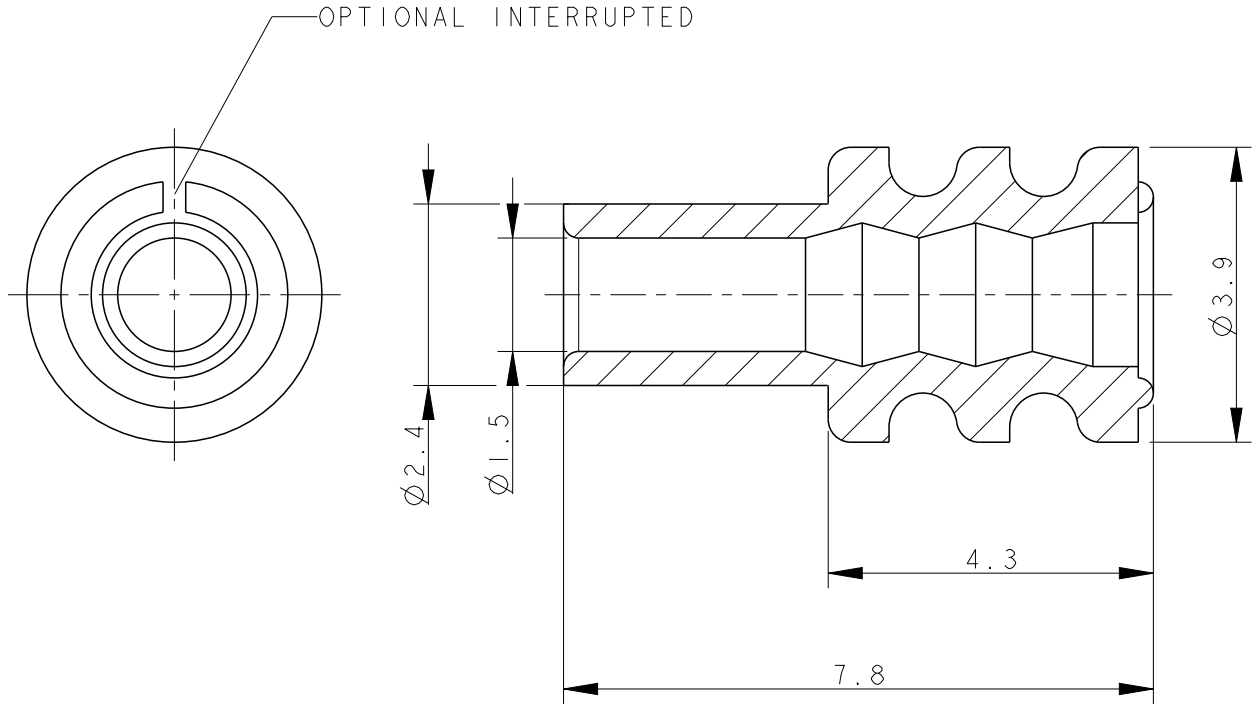

LOC	DIST	REVISIONS			
P	LTR	DESCRIPTION	DATE	DWN	APVD
A1	-				
A1		COLOUR CHANGED TO ORANGE (ECR-10-001371)	20JAN2010	Abr	Brun
A2		CHANGED INSULATION RANGE (ECR-13-014157)	12SEP2013	M.G.	M.G.

INSULATION Isolations $\varnothing 2.2-2.4$ mm (1.5 mm² FLR)

1:1

2009

RELEASED FOR PUBLICATION

ALL RIGHTS RESERVED.

BY -

© COPYRIGHT 2009

THIS DRAWING IS UNPUBLISHED.

ORANGE	Silicone 50 Shore A	2112323-1	A
COLOUR	MATERIAL	PART NO.	REV

DIMENSIONS: mm	DWN Abraham, G.	30SEP2009
TOLERANCES UNLESS OTHERWISE SPECIFIED:	CHK Brunner, M.	01OCT2009
~~0 PLC $\pm$~~	APVD Bleicher, M.	01OCT2009
~~1 PLC $\pm$~~	PRODUCT SPEC	-
~~2 PLC $\pm$~~	APPLICATION SPEC	-
~~3 PLC $\pm$~~	WEIGHT	-
~~4 PLC $\pm$~~		
ANGLES $\pm 2^\circ$		

MATERIAL	-	FINISH	-
TE		TE Connectivity	
NAME		MICRO TIMER II CONTACT SYSTEM	
SINGLE WIRE SEAL			
SIZE	CAGE CODE	DRAWING NO	RESTRICTED TO
A4	00779	C=2112323	-
Customer Drawing		SCALE 10:1	SHEET 1 OF 1 REV A2