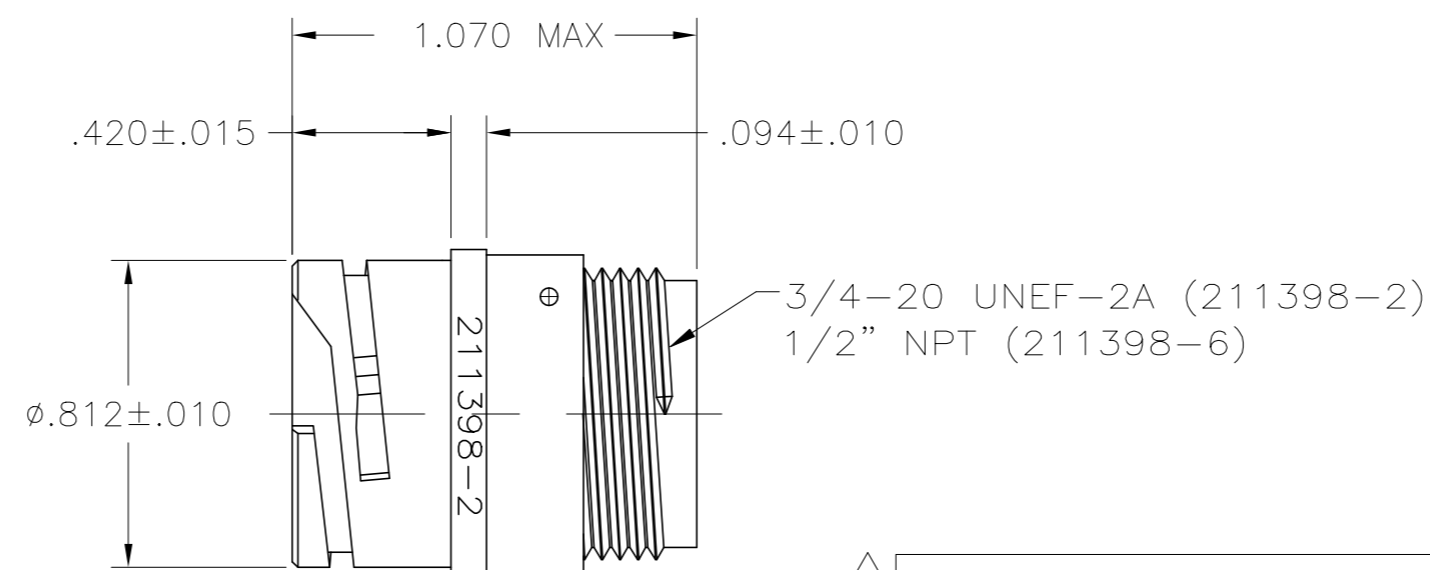

RECOMMENDED PANEL CUTOUT

DETAIL A

DETAIL B

3	-	NO	B	211398-6
3	4-40 THREADED INSERTS	YES	A	211398-5
	4-40 THREADED INSERTS	NO	A	211398-4
	0.125±.005	YES	A	211398-3
	-	NO	B	211398-2
	0.125±.005	NO	A	211398-1
	C	PERIPHERAL SEAL	SEE DETAIL	PART NUMBER

NOTES:

- CAVITY IDENTIFICATION ON FRONT AND REAR FACE.
 - WILL ACCEPT SEVEN (7) MULTIMATE SOCKET CONTACTS.
- 3 OBSOLETE PART NUMBER.

4 COMPARATIVE TRACKING INDEX OF HOUSING MATERIAL PER UL746A=400 MIN.

DIMENSIONS:		TOLERANCES UNLESS OTHERWISE SPECIFIED:		DWN		CHK		APVD		NAME	
INCHES		0 PLC ± -		D.HARDY 07-27-94		R.STONE 08-10-94		A.FRANTUM 10-03-94		TE Connectivity Ltd.	
1 PLC ± -		1 PLC ± -								RECEPTACLE, HOUSING, REVERSE SEX, 13-7, CPC	
2 PLC ± .005		2 PLC ± -								SIZE CAGE CODE DRAWING NO RESTRICTED TO	
3 PLC ± -		3 PLC ± -								A2 00779 C=211398	
4 PLC ± -		4 PLC ± -								SCALE 2:1 SHEET 1 of 1 REV N	
ANGLES ± '30'		FINISH -		MATERIAL NYLON, BLACK		WEIGHT -		CUSTOMER DRAWING			