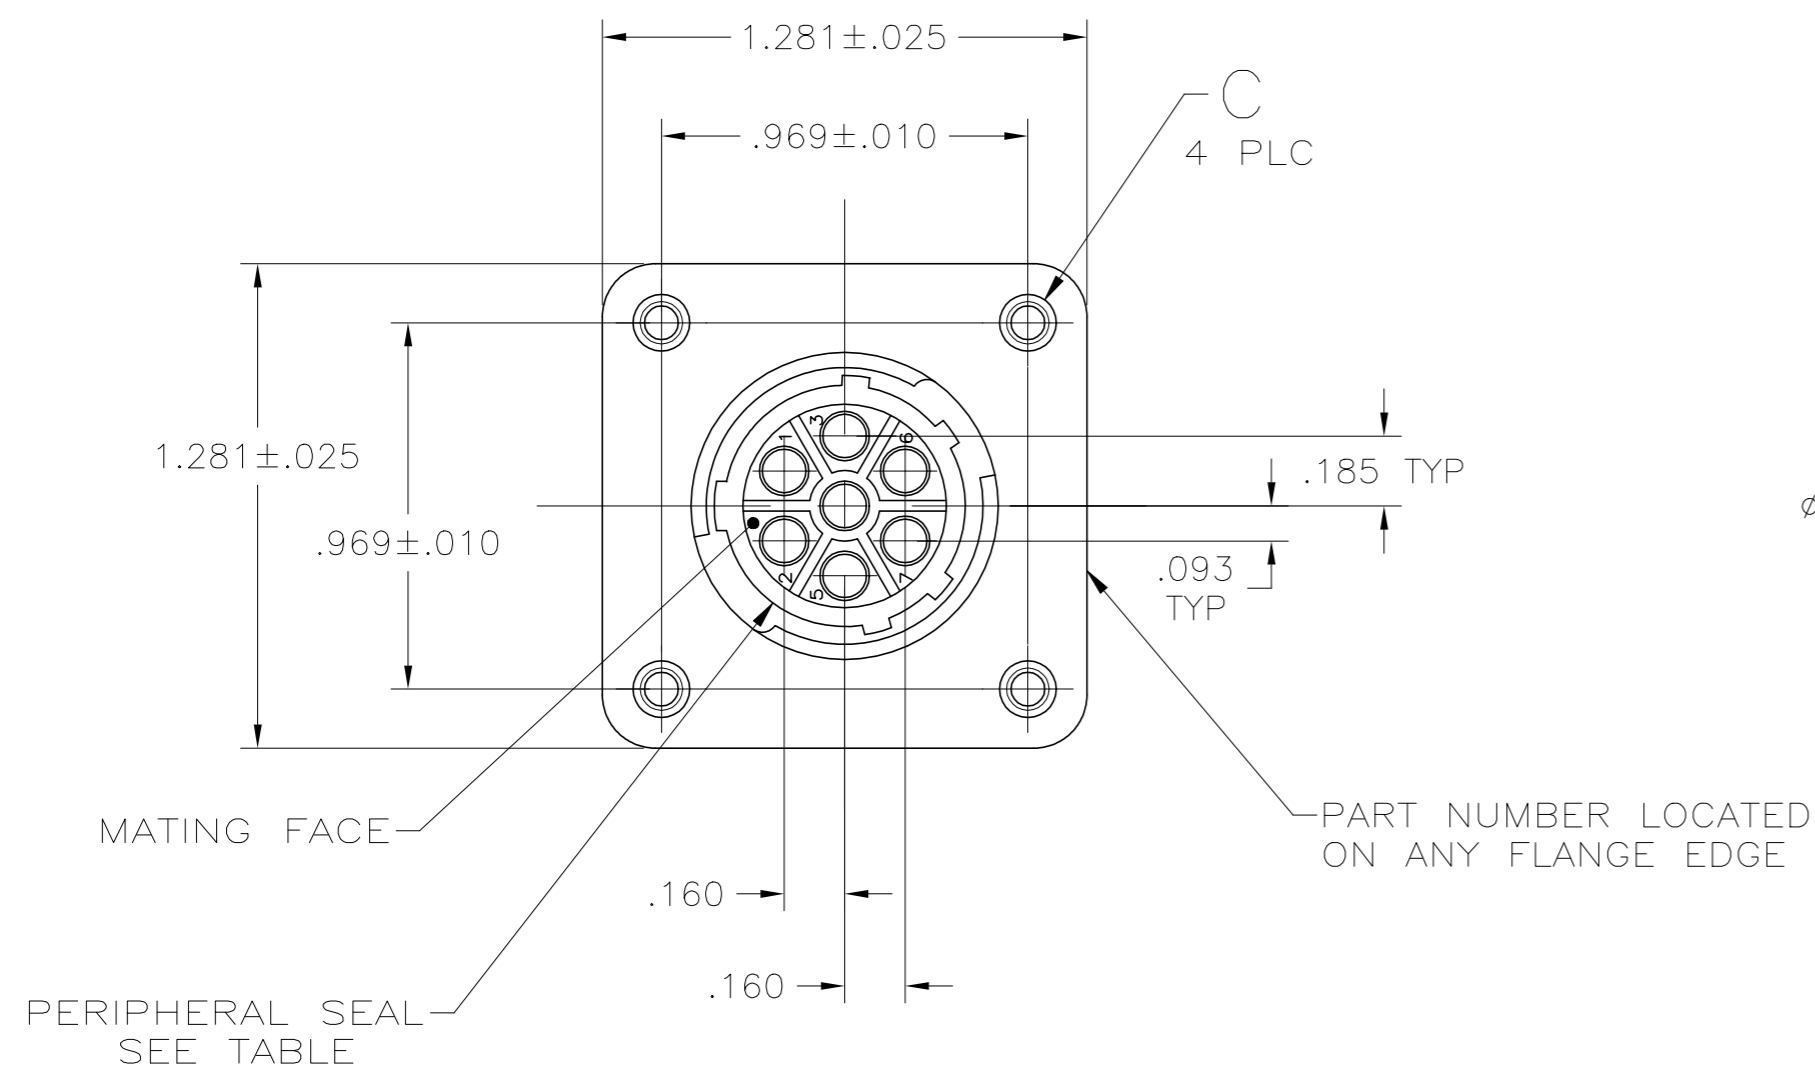

RECOMMENDED PANEL CUTOUT

DETAIL A

DETAIL B

3	-	NO	B	211398-6
3	4-40 THREADED INSERTS	YES	A	211398-5
	4-40 THREADED INSERTS	NO	A	211398-4
	0.125±.005	YES	A	211398-3
	-	NO	B	211398-2
	0.125±.005	NO	A	211398-1
	C	PERIPHERAL SEAL	SEE DETAIL	PART NUMBER

NOTES:

- CAVITY IDENTIFICATION ON FRONT AND REAR FACE.
 - WILL ACCEPT SEVEN (7) MULTIMATE SOCKET CONTACTS.
- 3 OBSOLETE PART NUMBER.

4 COMPARATIVE TRACKING INDEX OF HOUSING MATERIAL PER UL746A=400 MIN.

DIMENSIONS:		TOLERANCES UNLESS OTHERWISE SPECIFIED:		DWN		CHK		APVD		NAME	
INCHES		0 PLC ± -		D.HARDY 07-27-94		R.STONE 08-10-94		A.FRANTUM 10-03-94		TE Connectivity Ltd.	
1 PLC ± -		1 PLC ± -								RECEPTACLE, HOUSING, REVERSE SEX, 13-7, CPC	
2 PLC ± .005		2 PLC ± -								SIZE CAGE CODE DRAWING NO RESTRICTED TO	
3 PLC ± -		3 PLC ± -								A2 00779 C=211398	
4 PLC ± -		4 PLC ± -								SCALE 2:1 SHEET 1 of 1 REV N	
ANGLES ± '30'		FINISH -		MATERIAL NYLON, BLACK		WEIGHT -		CUSTOMER DRAWING			