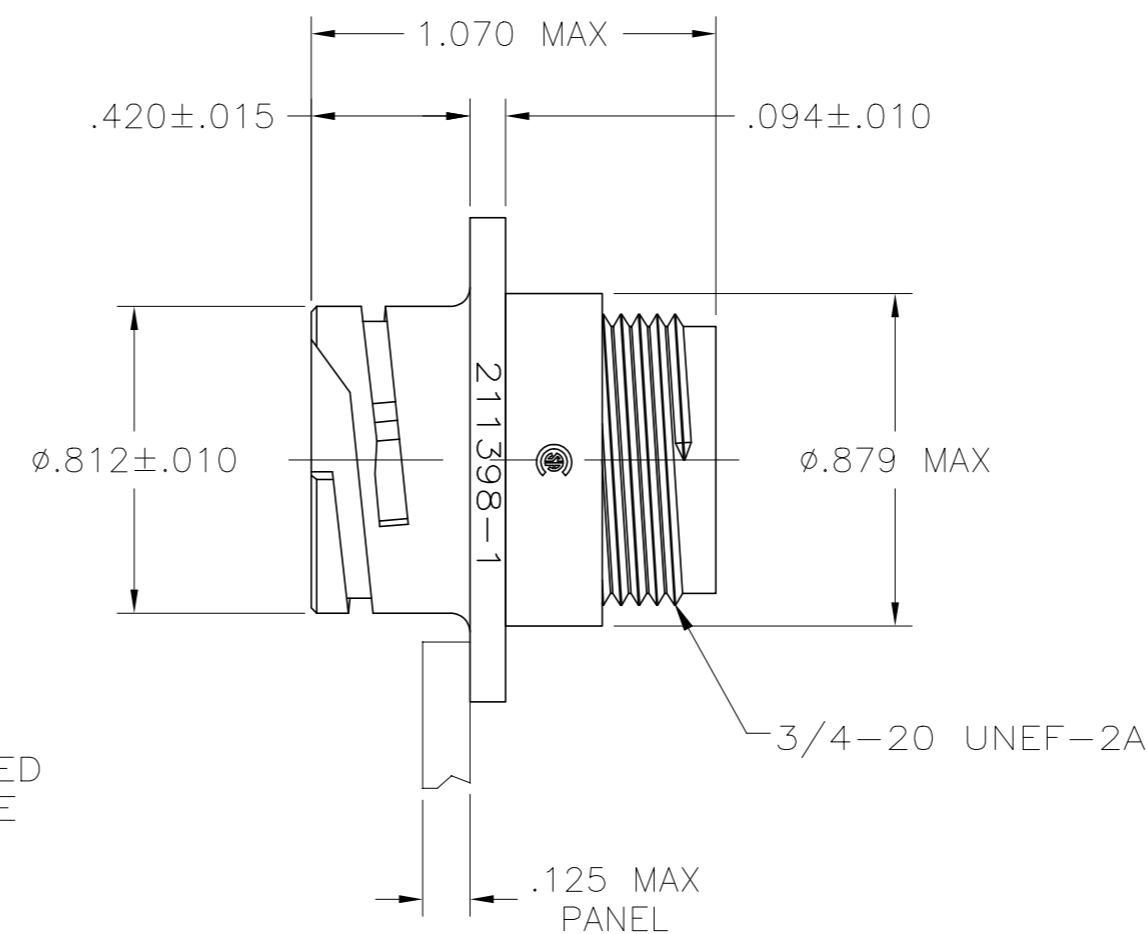

RECOMMENDED PANEL CUTOUT

DETAIL A

DETAIL B

3	-	NO	B	211398-6
3	4-40 THREADED INSERTS	YES	A	211398-5
	4-40 THREADED INSERTS	NO	A	211398-4
	0.125±.005	YES	A	211398-3
	-	NO	B	211398-2
	0.125±.005	NO	A	211398-1
	C	PERIPHERAL SEAL	SEE DETAIL	PART NUMBER

NOTES:

- CAVITY IDENTIFICATION ON FRONT AND REAR FACE.
 - WILL ACCEPT SEVEN (7) MULTIMATE SOCKET CONTACTS.
- 3 OBSOLETE PART NUMBER.

4 COMPARATIVE TRACKING INDEX OF HOUSING MATERIAL PER UL746A=400 MIN.

DIMENSIONS:		TOLERANCES UNLESS OTHERWISE SPECIFIED:		DWN		CHK		APVD		NAME	
INCHES		0 PLC ± -		D.HARDY 07-27-94		R.STONE 08-10-94		A.FRANTUM 10-03-94		TE Connectivity Ltd.	
1 PLC ± -		1 PLC ± -								RECEPTACLE, HOUSING, REVERSE SEX, 13-7, CPC	
2 PLC ± .005		2 PLC ± -								SIZE CAGE CODE DRAWING NO RESTRICTED TO	
3 PLC ± -		3 PLC ± -								A2 00779 C=211398	
4 PLC ± -		4 PLC ± -								SCALE 2:1 SHEET 1 of 1 REV N	
ANGLES ± '30'		FINISH -		MATERIAL NYLON, BLACK		WEIGHT -		CUSTOMER DRAWING			