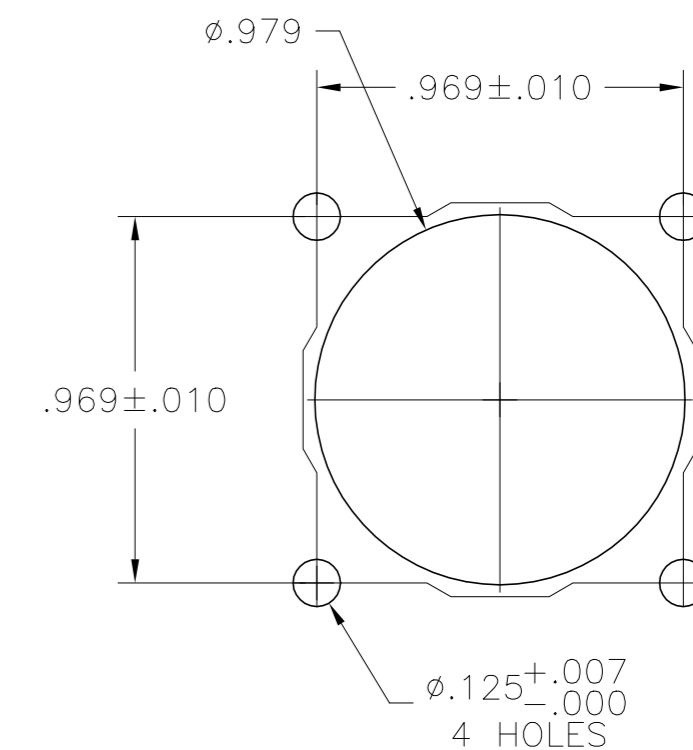

RECOMMENDED PANEL CUTOUT

DETAIL A

DETAIL B

3	-	NO	B	211398-6
3	4-40 THREADED INSERTS	YES	A	211398-5
	4-40 THREADED INSERTS	NO	A	211398-4
	0.125±.005	YES	A	211398-3
	-	NO	B	211398-2
	0.125±.005	NO	A	211398-1
	C	PERIPHERAL SEAL	SEE DETAIL	PART NUMBER

NOTES:

- CAVITY IDENTIFICATION ON FRONT AND REAR FACE.
 - WILL ACCEPT SEVEN (7) MULTIMATE SOCKET CONTACTS.
- 3 OBSOLETE PART NUMBER.

4 COMPARATIVE TRACKING INDEX OF HOUSING MATERIAL PER UL746A=400 MIN.

DIMENSIONS:		TOLERANCES UNLESS OTHERWISE SPECIFIED:		DWN		CHK		APVD		NAME	
INCHES		0 PLC ± -		D.HARDY 07-27-94		R.STONE 08-10-94		A.FRANTUM 10-03-94		TE Connectivity Ltd.	
1 PLC ± -		1 PLC ± -								RECEPTACLE, HOUSING, REVERSE SEX, 13-7, CPC	
2 PLC ± .005		2 PLC ± -								SIZE CAGE CODE DRAWING NO RESTRICTED TO	
3 PLC ± -		3 PLC ± -								A2 00779 C=211398	
4 PLC ± -		4 PLC ± -								SCALE 2:1 SHEET 1 of 1 REV N	
ANGLES ± '30'		FINISH -		MATERIAL NYLON, BLACK		WEIGHT -		CUSTOMER DRAWING			