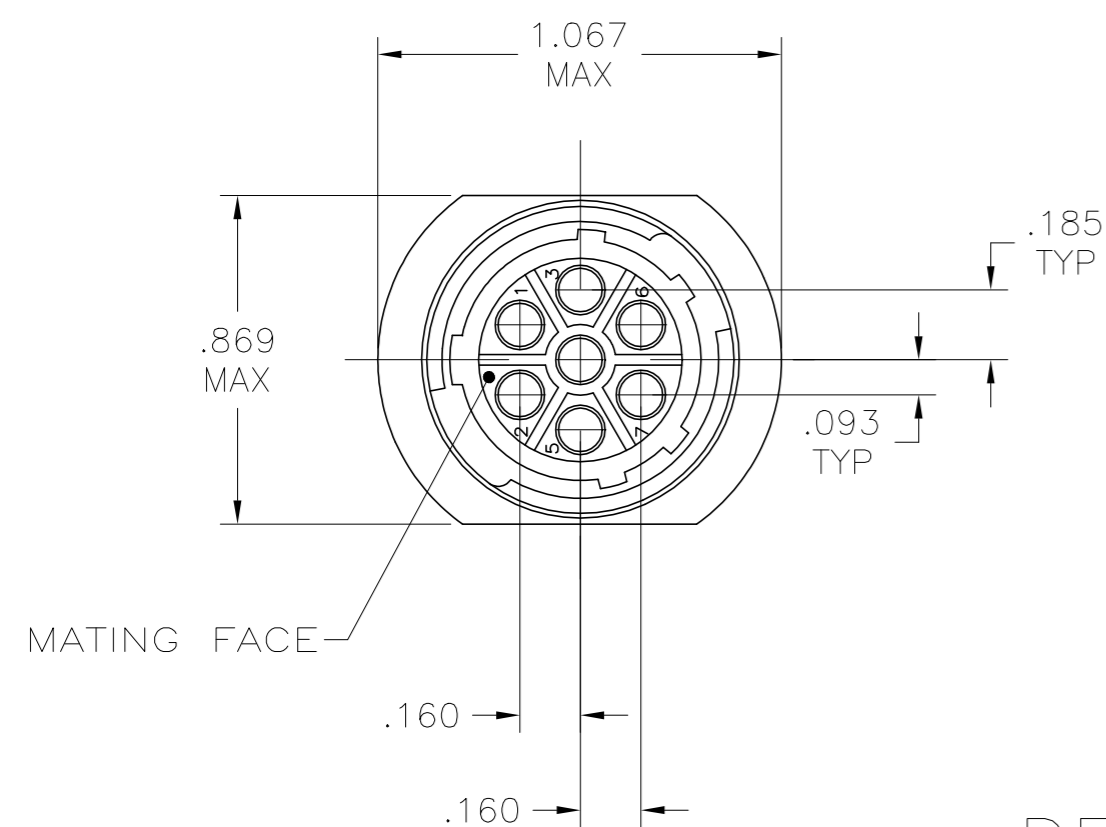

RECOMMENDED PANEL CUTOUT

DETAIL A

DETAIL B

3	-	NO	B	211398-6
3	4-40 THREADED INSERTS	YES	A	211398-5
	4-40 THREADED INSERTS	NO	A	211398-4
	0.125±.005	YES	A	211398-3
	-	NO	B	211398-2
	0.125±.005	NO	A	211398-1
	C	PERIPHERAL SEAL	SEE DETAIL	PART NUMBER

NOTES:

- CAVITY IDENTIFICATION ON FRONT AND REAR FACE.
 - WILL ACCEPT SEVEN (7) MULTIMATE SOCKET CONTACTS.
- 3 OBSOLETE PART NUMBER.

4 COMPARATIVE TRACKING INDEX OF HOUSING MATERIAL PER UL746A=400 MIN.

DIMENSIONS:		TOLERANCES UNLESS OTHERWISE SPECIFIED:		DWN		CHK		APVD		NAME	
INCHES		0 PLC ± -		D.HARDY 07-27-94		R.STONE 08-10-94		A.FRANTUM 10-03-94		TE Connectivity Ltd.	
1 PLC ± -		1 PLC ± -								RECEPTACLE, HOUSING, REVERSE SEX, 13-7, CPC	
2 PLC ± .005		2 PLC ± -								SIZE CAGE CODE DRAWING NO RESTRICTED TO	
3 PLC ± -		3 PLC ± -								A2 00779 C=211398	
4 PLC ± -		4 PLC ± -								SCALE 2:1 SHEET 1 of 1 REV N	
ANGLES ± '30'		FINISH -		MATERIAL NYLON, BLACK		WEIGHT -		CUSTOMER DRAWING			