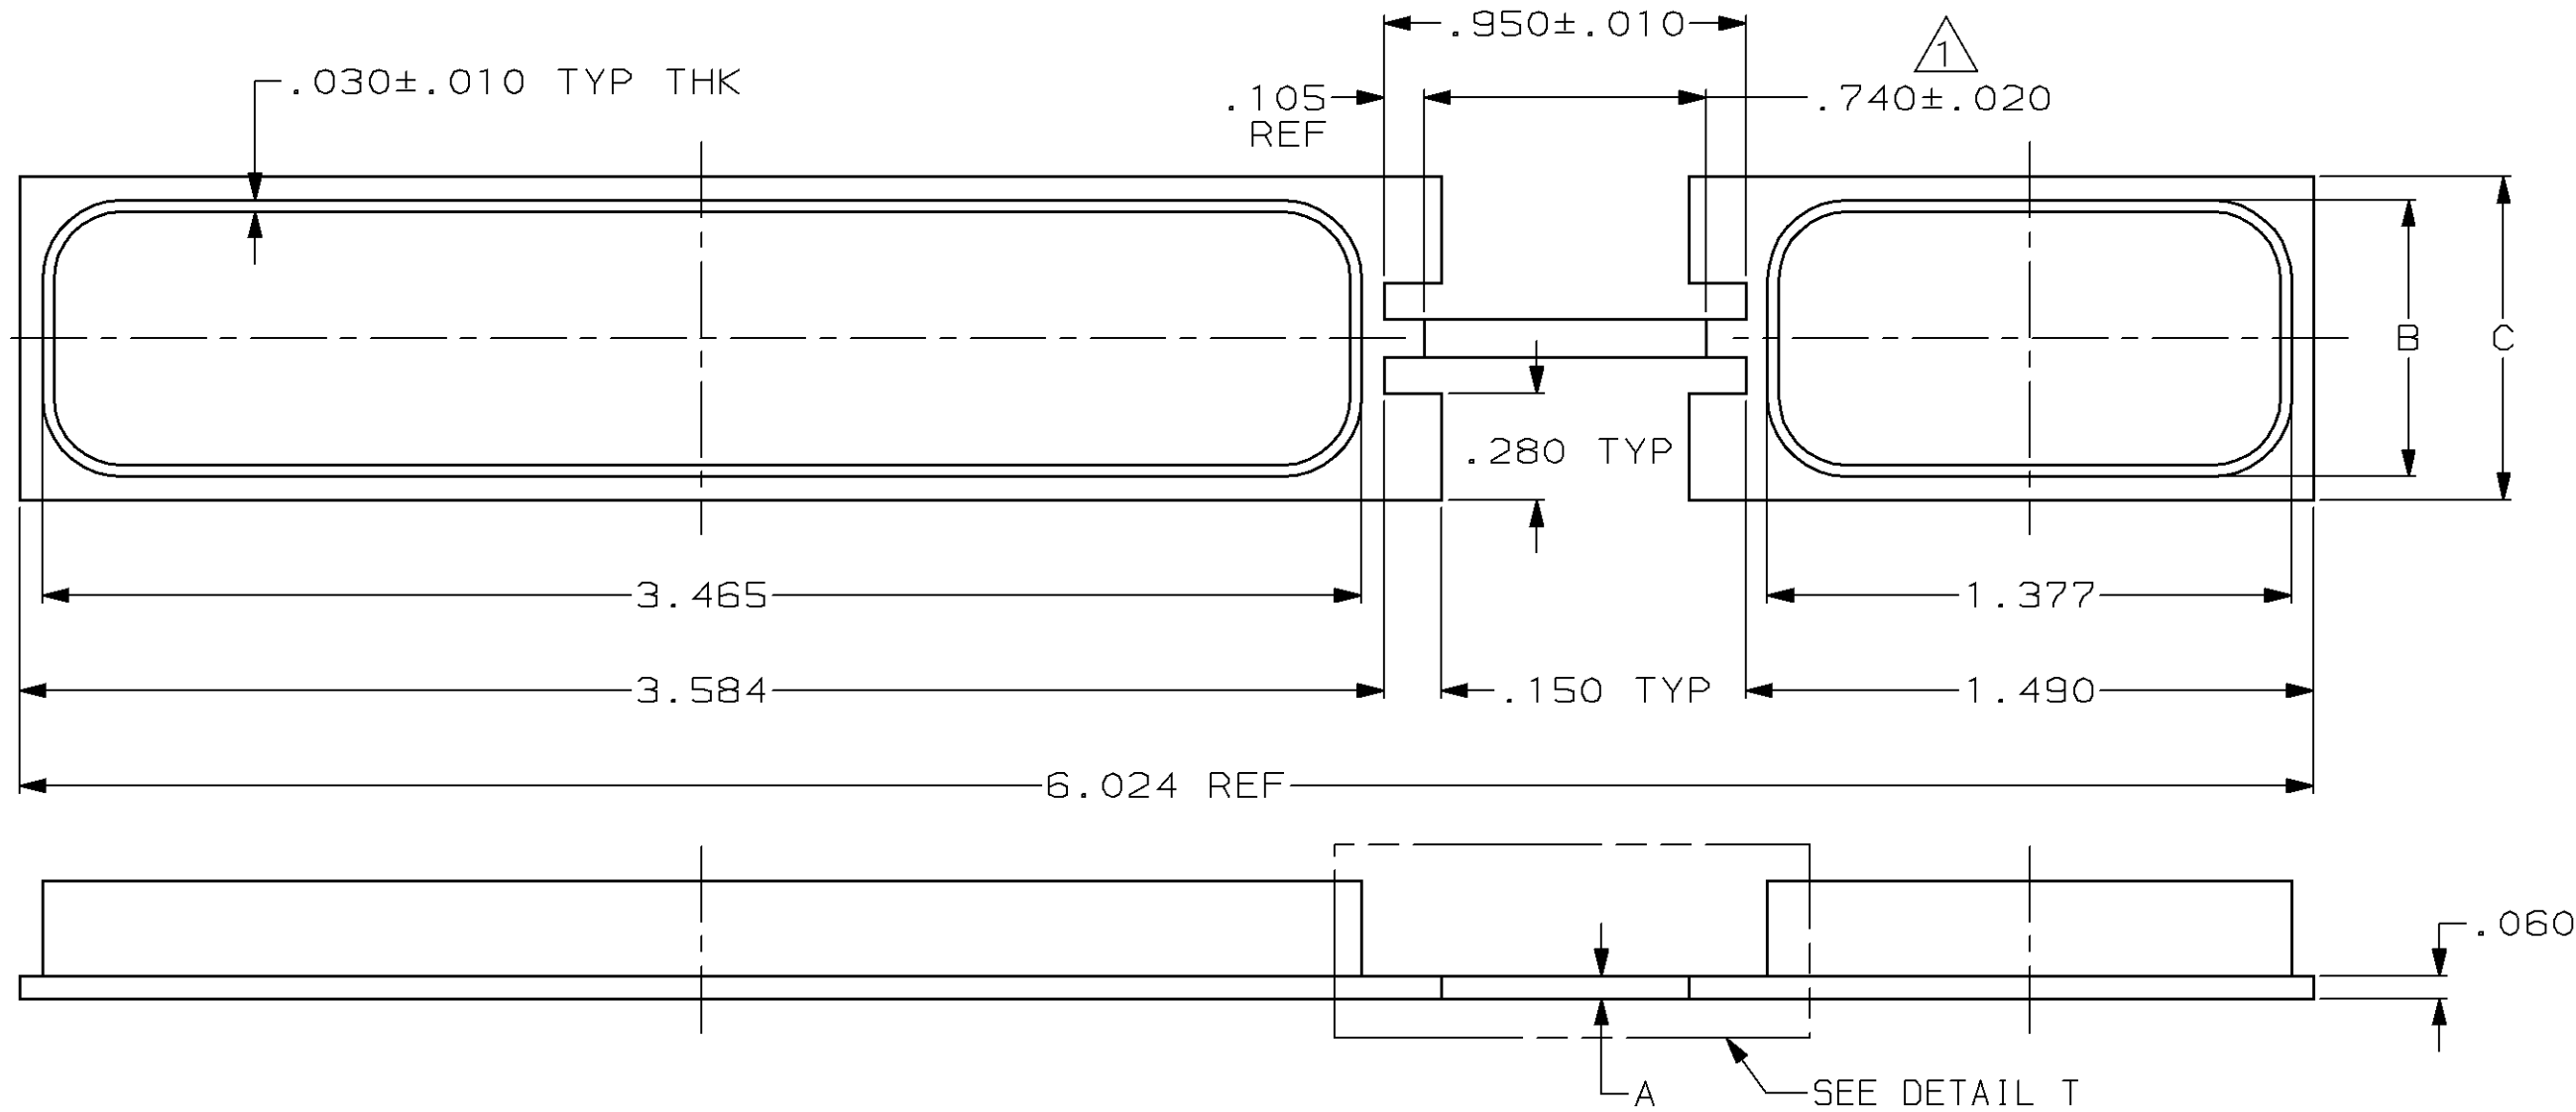

⚠ DIM B HELD OVER THIS LENGTH FOR 211600-2 ONLY.

DETAIL T  
FOR 211600-2 ONLY

2 & 3	1.450	.1.329	.030	211600-2
1	.850	.727	.060	211600-1
CONN SIZE	C	B	A	PART NUMBER

DO NOT SCALE PRINT. UNLESS SPECIFIED DIMENSIONS IN mm [INCHES] TOLERANCES ON: 2 PLC DEC ± - 3 PLC DEC ± .015 ANGLES ± -	DR	03-08-94 T. THOMPSON
	CHK	03-08-94 S. WRIGHT
	APPD	03-08-94 S. WRIGHT
	REL	03-08-94 T. THOMPSON
MATERIAL	CONDUCTIVE THERMOPLASTIC	
FINISH	-	
PRODUCT SPEC	-	
APPLICATION SPEC	-	
WEIGHT	-	

<b>AMP</b> AMP Incorporated Harrisburg, PA 17105-3608		
NAME DUST COVER, ARINC 600, PLUG AND RECEPTACLE		
SIZE B	CAGE CODE 00779	DRAWING NO C-211600
SCALE 2:1	SHEET 1 OF 1	

THIS DRAWING IS A CONTROLLED DOCUMENT FOR AMP INCORPORATED. IT IS SUBJECT TO CHANGE AND THE CONTROLLING ENGINEERING ORGANIZATION SHOULD BE CONTACTED FOR THE LATEST REVISION.