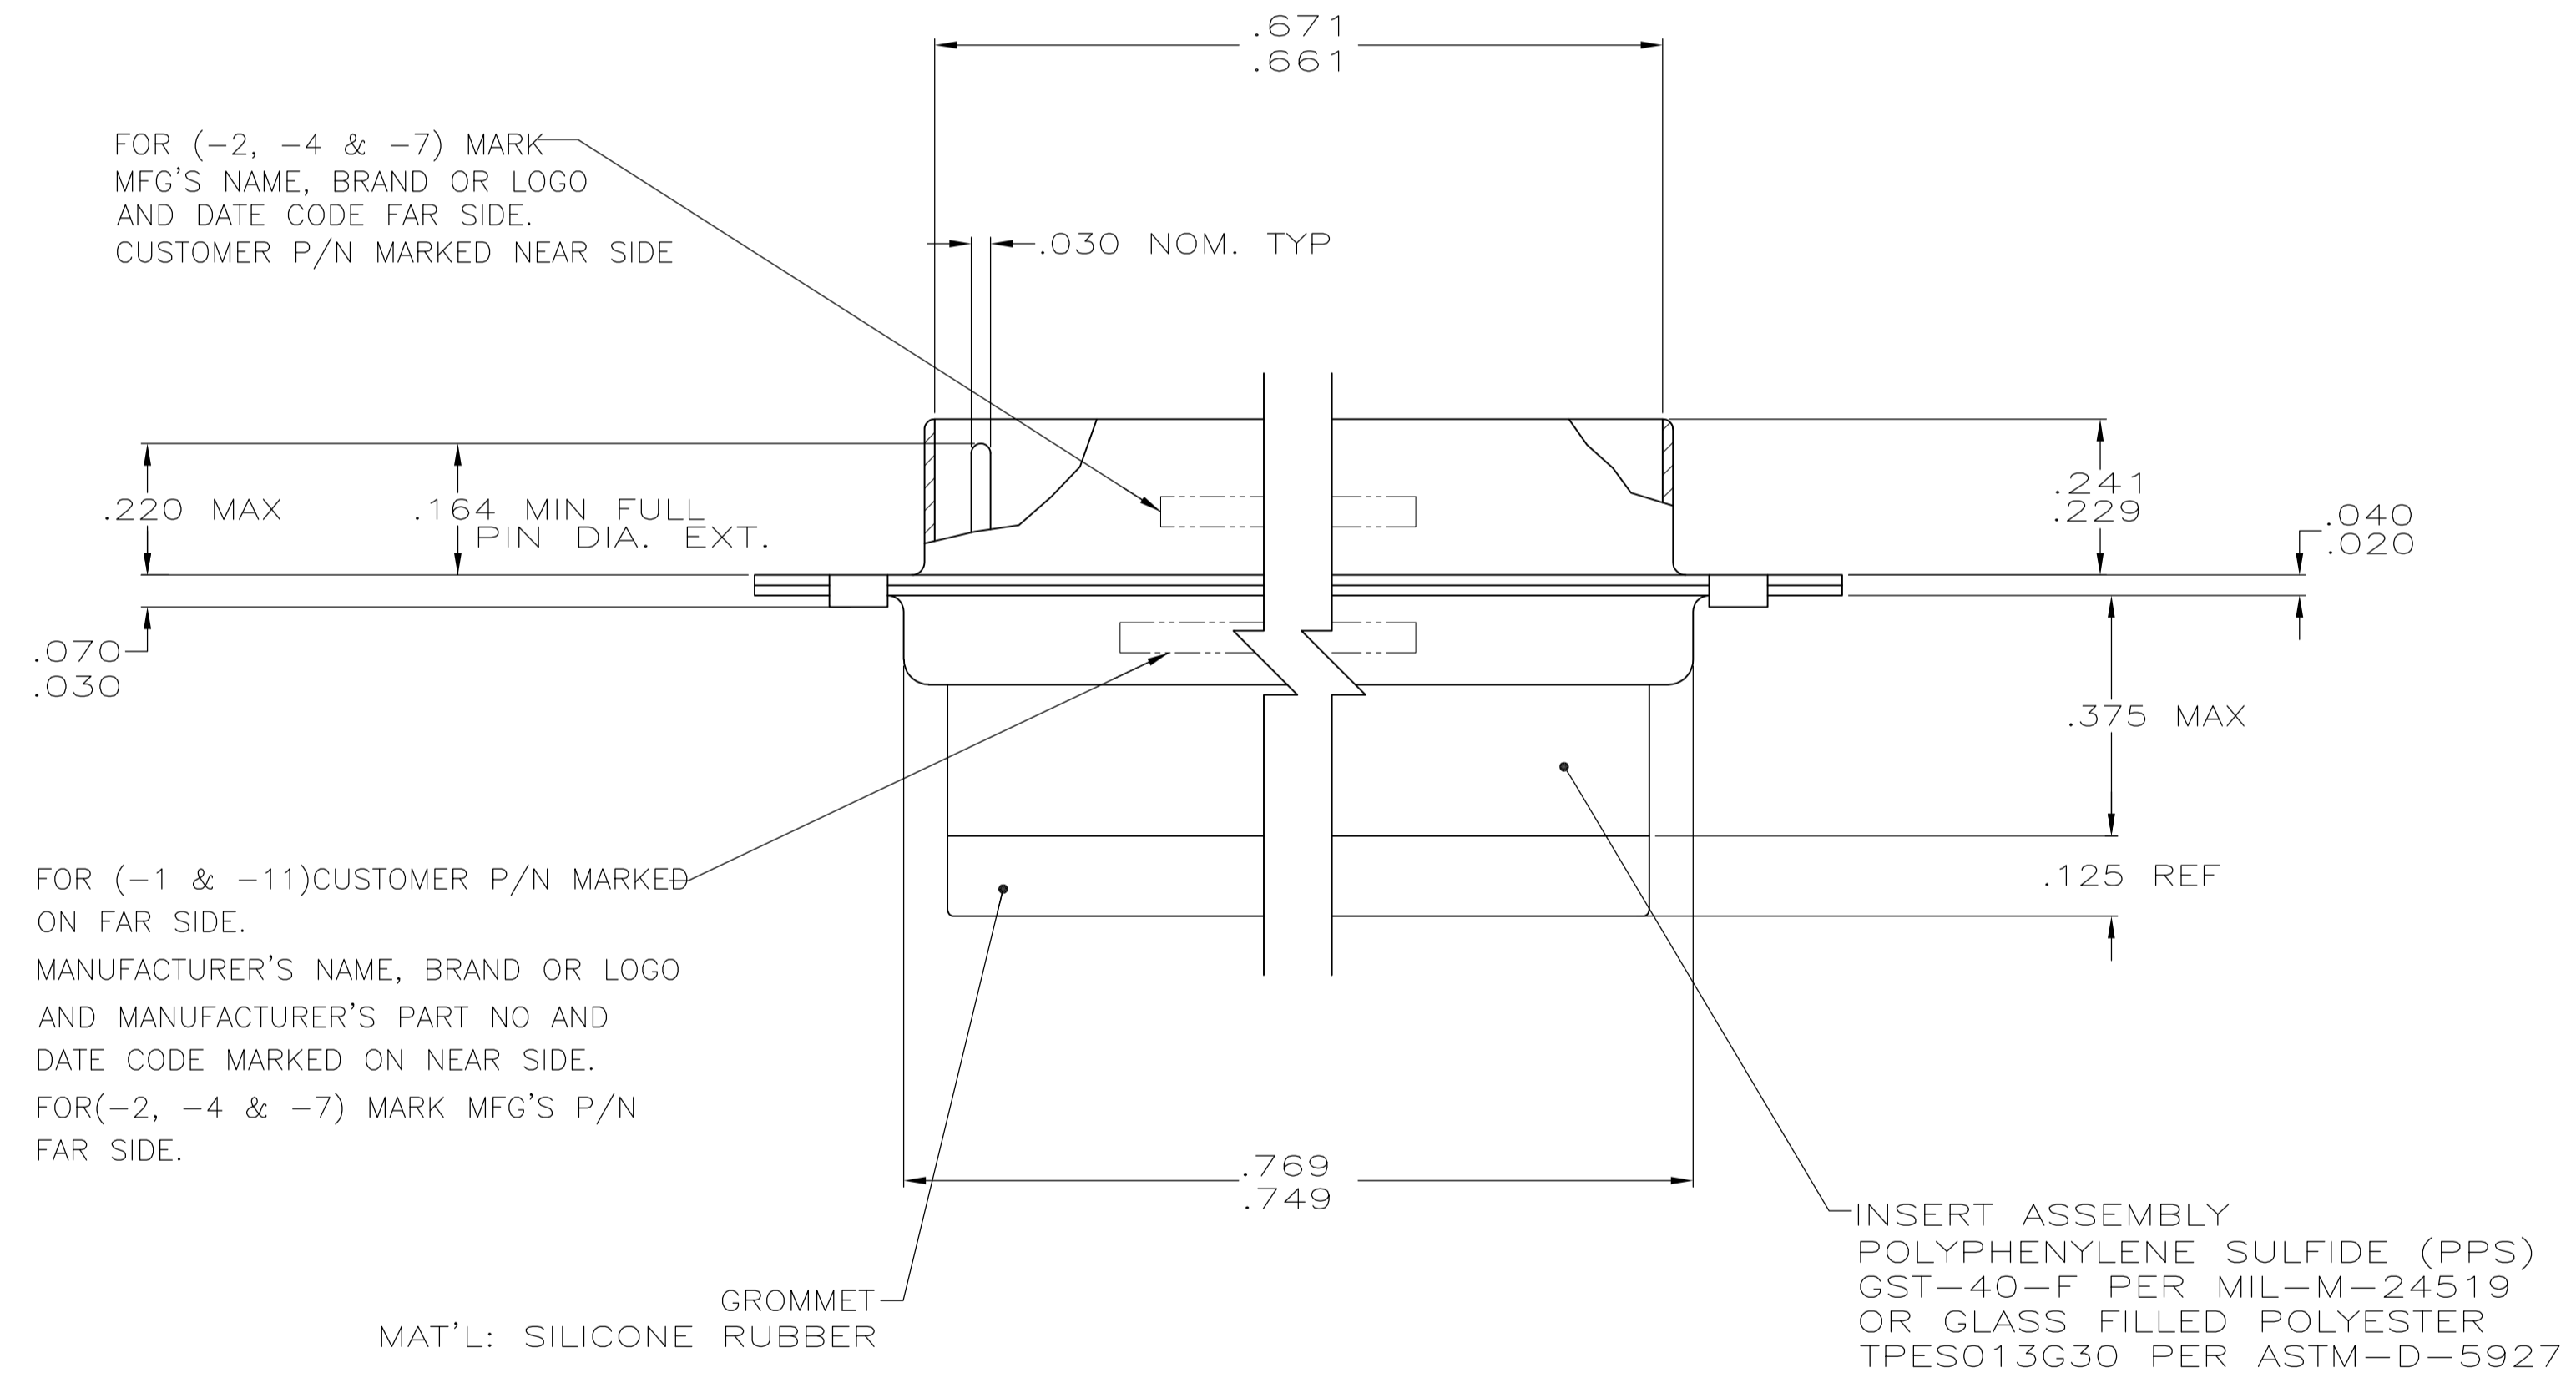

- THIS PLUG WILL MATE WITH ANY SIZE 1, 15 POSN. RCPT. IN AMPLIMITE SERIES.
 - CONNECTOR SUPPLIED WITHOUT CONTACTS; SHOWN FOR ILLUSTRATION ONLY.
 - BE-CU RETENTION CLIPS ARE INCLUDED IN INSERT AND INSTALLED WITH TINES POINTING TOWARDS MATING FACE.
 - OVERALL DIMENSIONS DO NOT INCLUDE RAISED CAVITY IDENTIFICATION.
 - MARKING FAR SIDE REFERS TO WIDE SIDE OF KEYSTONE. NEAR SIDE REFERS TO NARROW SIDE OF KEYSTONE.
- 6 ONLY PART NO. 211673-7 IS SUPPLIED WITH CONTACTS.
 7 100% INSPECTION REQUIRED PER BOEING 1B01:
 A. VISUAL
 B. DWV
 C. IR
 8 CUSTOMER REQUIRES SINGLE LOT DATE CODE.
 9 SPECIAL REQUIREMENTS:
 A. TEST TWO CONNECTORS PER LOT FOR COMPLIANCE TO GROMMET PEEL STRENGTH REQUIREMENTS.
 B. TEST ALL CIRCUIT CAVITIES FOR MISALIGNMENT OR EXCESSIVE ADHESIVE.

7	8	1B01-031PHW	1-211673-1
6		B010648-0001	211673-7
			211673-4
9	8	2A065-013V	211673-2
7		1B01-031	211673-1
REMARKS		CUSTOMER PART NO.	PART NO.

THIS DRAWING IS A CONTROLLED DOCUMENT.		DIN J. KAISER 3-11-04		TE Connectivity	
DIMENSIONS: INCHES		CIRK L. OH 3-25-04		NAME	
TOLERANCES UNLESS OTHERWISE SPECIFIED:		APVD		PRODUCT SPEC	
0 PLC ± -		-		APPLICATION SPEC	
1 PLC ± -		-		SIZE CAGE CODE DRAWING NO	
2 PLC ± -		-		A1 00779 C=211673	
3 PLC ± .005 [0.13]		-		RESTRICTED TO	
4 PLC ± -		-		-	
ANGLES ± -		-		CUSTOMER DRAWING	
MATERIAL SEE CALLOUTS		FINISH SEE CALLOUTS		SCALE 4:1 SHEET 1 OF 1 REV S	