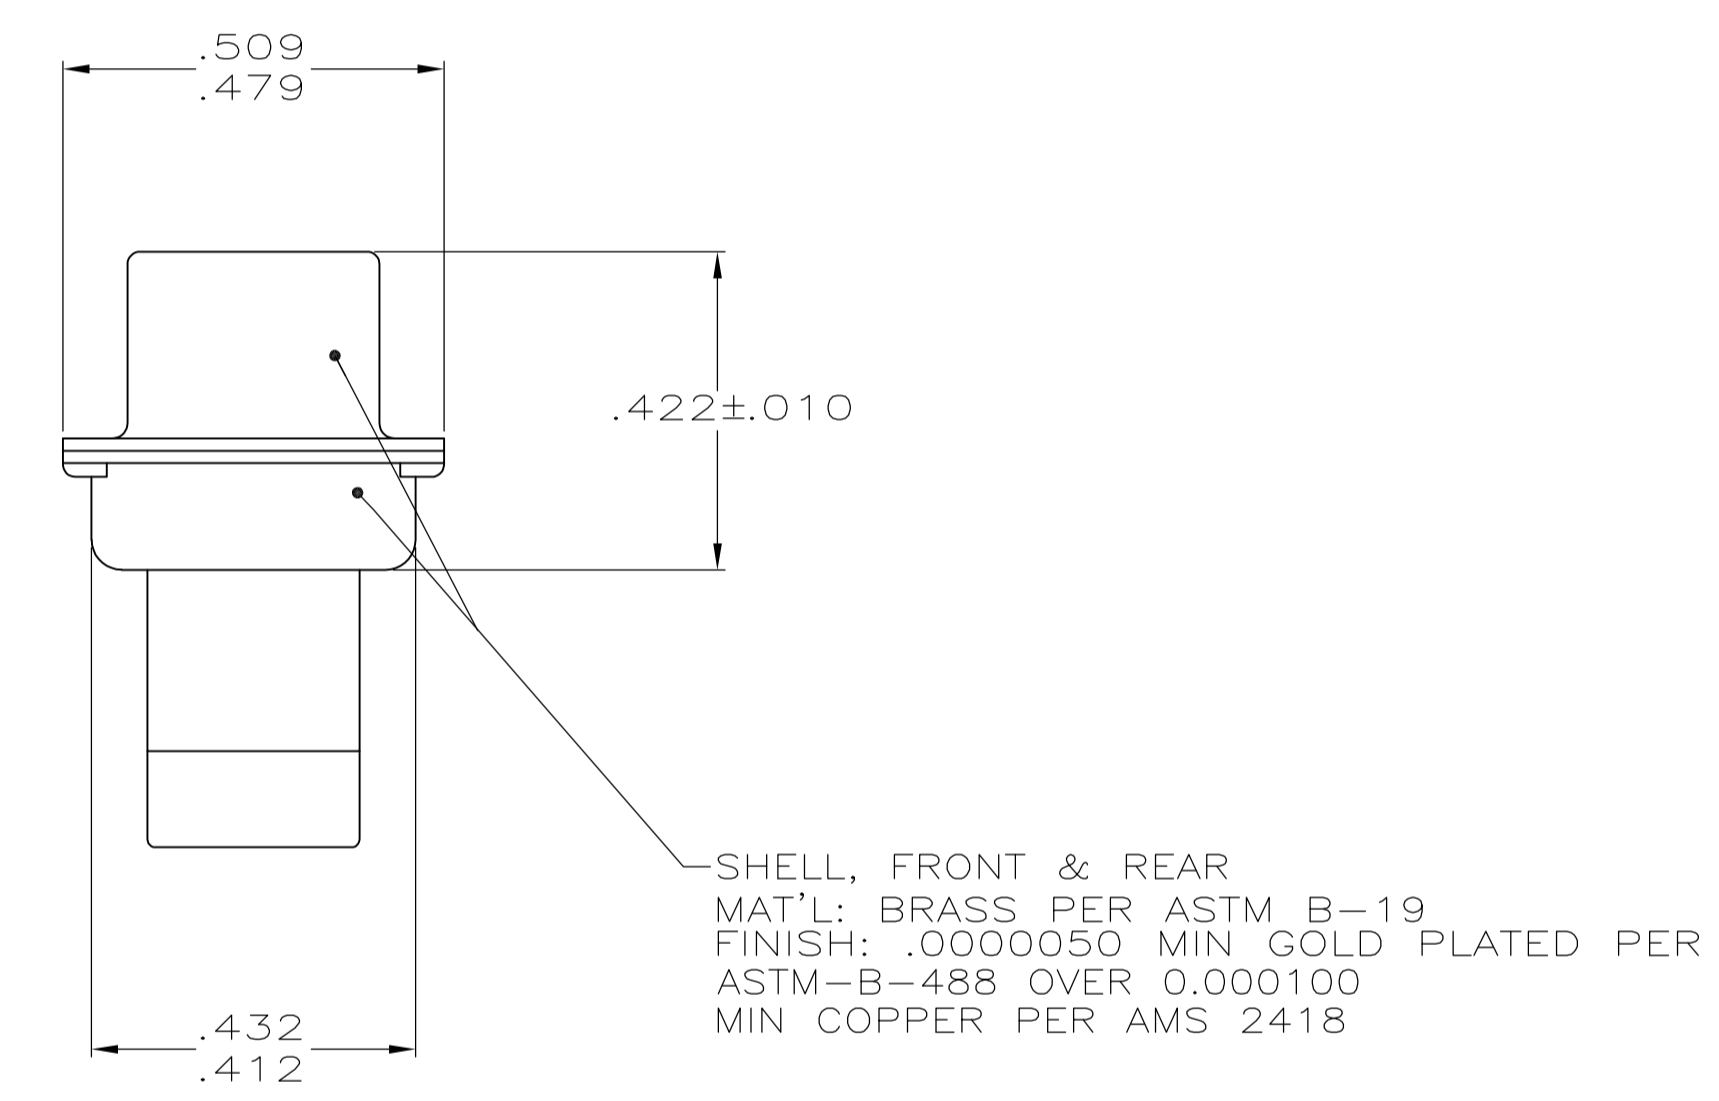

- THIS PLUG WILL MATE WITH ANY SIZE 1, 15 POSN. RCPT. IN AMPLIMITE SERIES.
 - CONNECTOR SUPPLIED WITHOUT CONTACTS; SHOWN FOR ILLUSTRATION ONLY.
 - BE-CU RETENTION CLIPS ARE INCLUDED IN INSERT AND INSTALLED WITH TINES POINTING TOWARDS MATING FACE.
 - OVERALL DIMENSIONS DO NOT INCLUDE RAISED CAVITY IDENTIFICATION.
 - MARKING FAR SIDE REFERS TO WIDE SIDE OF KEYSTONE. NEAR SIDE REFERS TO NARROW SIDE OF KEYSTONE.
- 6 ONLY PART NO. 211673-7 IS SUPPLIED WITH CONTACTS.
 7 100% INSPECTION REQUIRED PER BOEING 1B01:
 A. VISUAL
 B. DWV
 C. IR
 8 CUSTOMER REQUIRES SINGLE LOT DATE CODE.
 9 SPECIAL REQUIREMENTS:
 A. TEST TWO CONNECTORS PER LOT FOR COMPLIANCE TO GROMMET PEEL STRENGTH REQUIREMENTS.
 B. TEST ALL CIRCUIT CAVITIES FOR MISALIGNMENT OR EXCESSIVE ADHESIVE.

7	8	1B01-031PHW	1-211673-1
6		B010648-0001	211673-7
			211673-4
9	8	2A065-013V	211673-2
7		1B01-031	211673-1
REMARKS		CUSTOMER PART NO.	PART NO.

THIS DRAWING IS A CONTROLLED DOCUMENT.		DIN J. KAISER 3-11-04		TE Connectivity	
DIMENSIONS: INCHES		CIRK L. OH 3-25-04		NAME	
TOLERANCES UNLESS OTHERWISE SPECIFIED:		APVD		PRODUCT SPEC	
0 PLC ± -		-		APPLICATION SPEC	
1 PLC ± -		-		SIZE CAGE CODE DRAWING NO	
2 PLC ± -		-		A1 00779 C=211673	
3 PLC ± .005 [0.13]		-		RESTRICTED TO	
4 PLC ± -		-		-	
ANGLES ± -		-		CUSTOMER DRAWING	
MATERIAL SEE CALLOUTS		FINISH SEE CALLOUTS		SCALE 4:1 SHEET 1 OF 1 REV S	