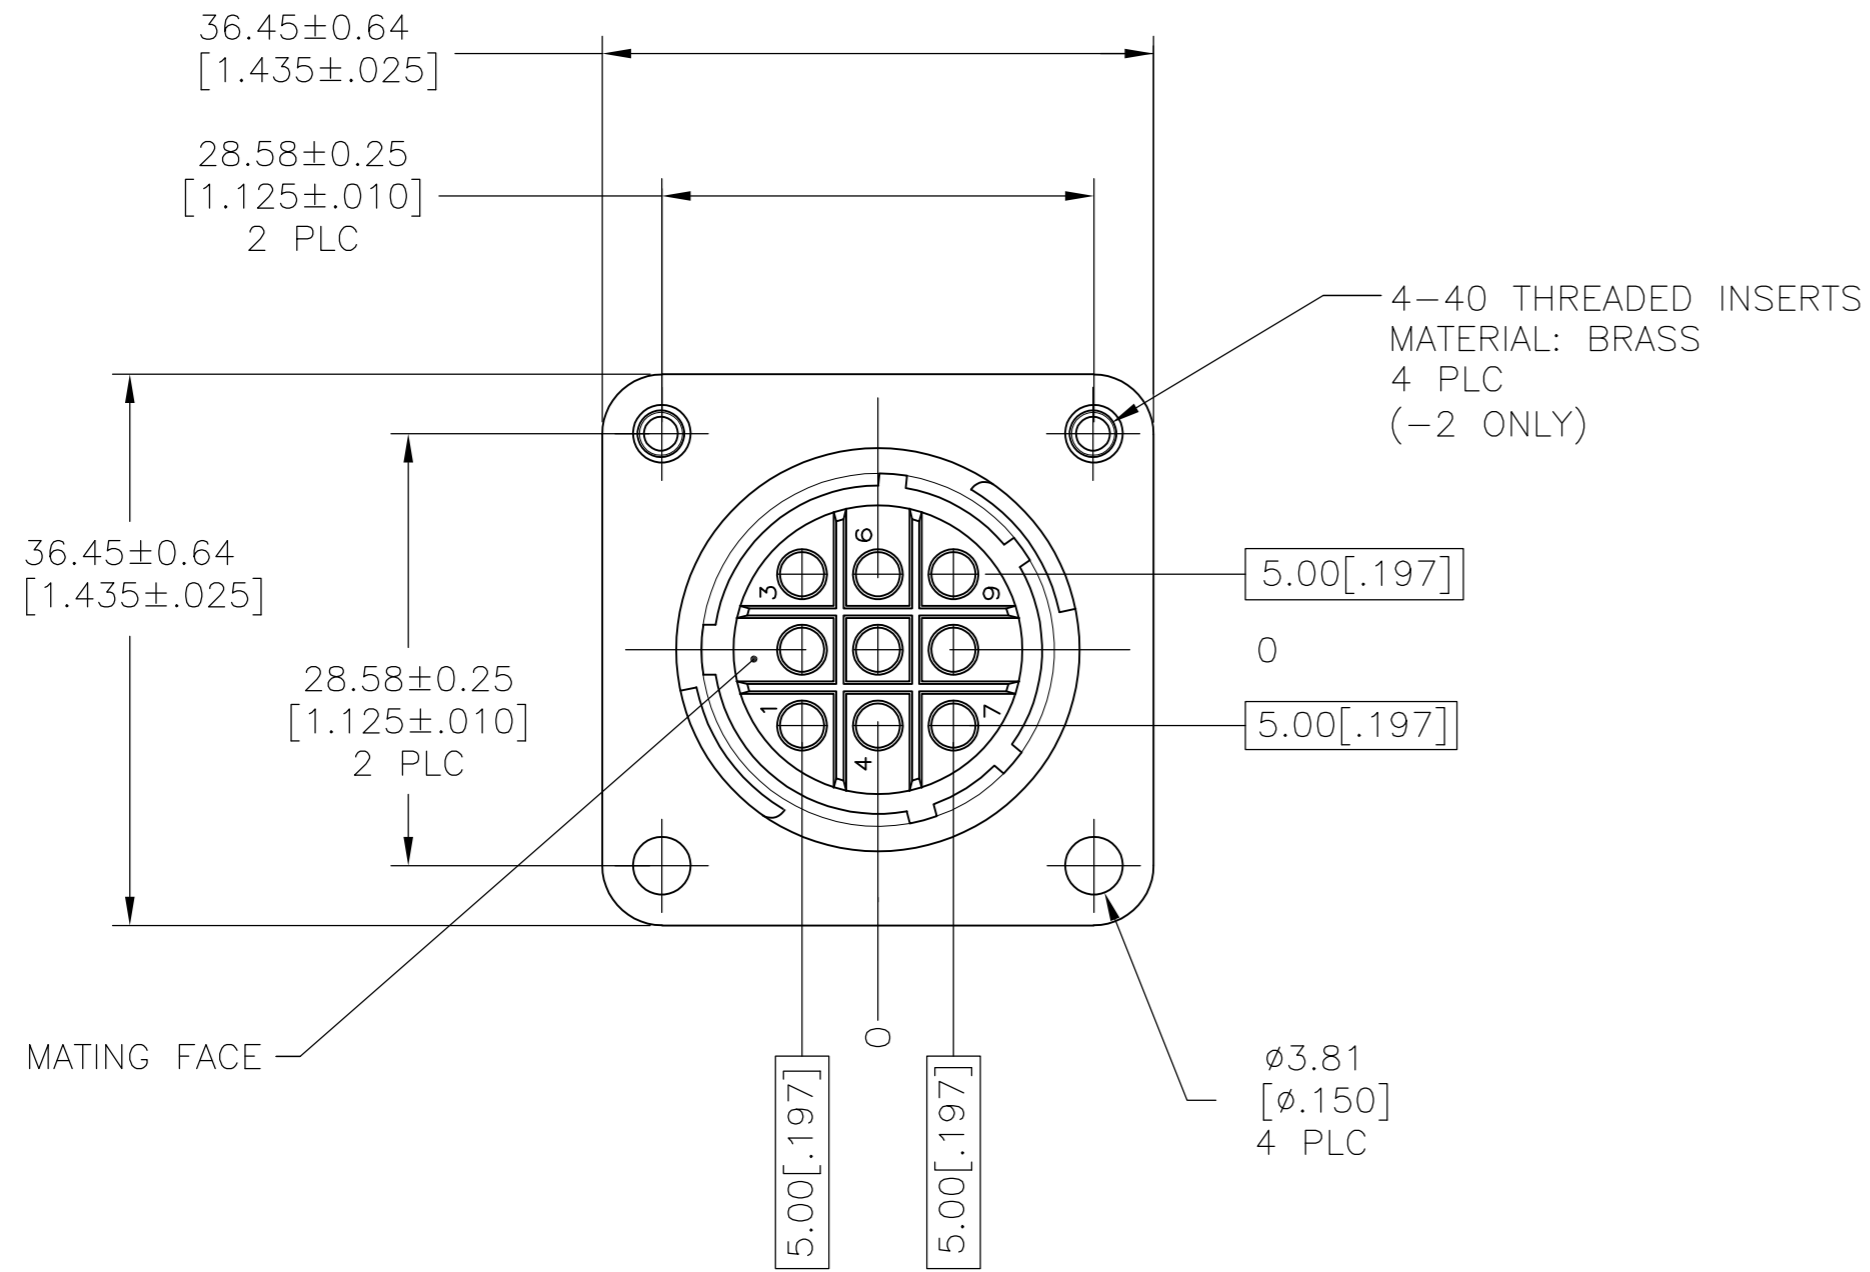

RECOMMENDED PANEL CUTOUT

- 1. HOUSING: NYLON, BLACK. THREADED INSERTS: BRASS
- 2. CAVITY IDENTIFICATION ON FRONT AND REAR FACE.
- 3. WILL ACCEPT NINE (9) MULTIMATE PIN CONTACTS.

OBSELETE	YES	211767-3
	YES	211767-2
	NO	211767-1
	4-40 THREADED INSERTS	PART NUMBER

THIS DRAWING IS A CONTROLLED DOCUMENT.		DWN D.BROCKWAY 09-28-94	TE Connectivity	
DIMENSIONS: mm [INCHES]		CHK R.STONE 09-30-94	RCPT HSG, STD SEX, VDE, SHELL SIZE 17, CPC	
TOLERANCES UNLESS OTHERWISE SPECIFIED:		APVD -	NAME	
0 PLC ± -		PRODUCT SPEC -	SIZE	
1 PLC ± -		APPLICATION SPEC -	CAGE CODE	DRAWING NO
2 PLC ± 0.13 [.005]		WEIGHT	00779	C=211767
3 PLC ± -		CUSTOMER DRAWING	SCALE	2:1
4 PLC ± -		FINISH	SHEET	1 OF 1
ANGLES ± -			REV	E
MATERIAL				