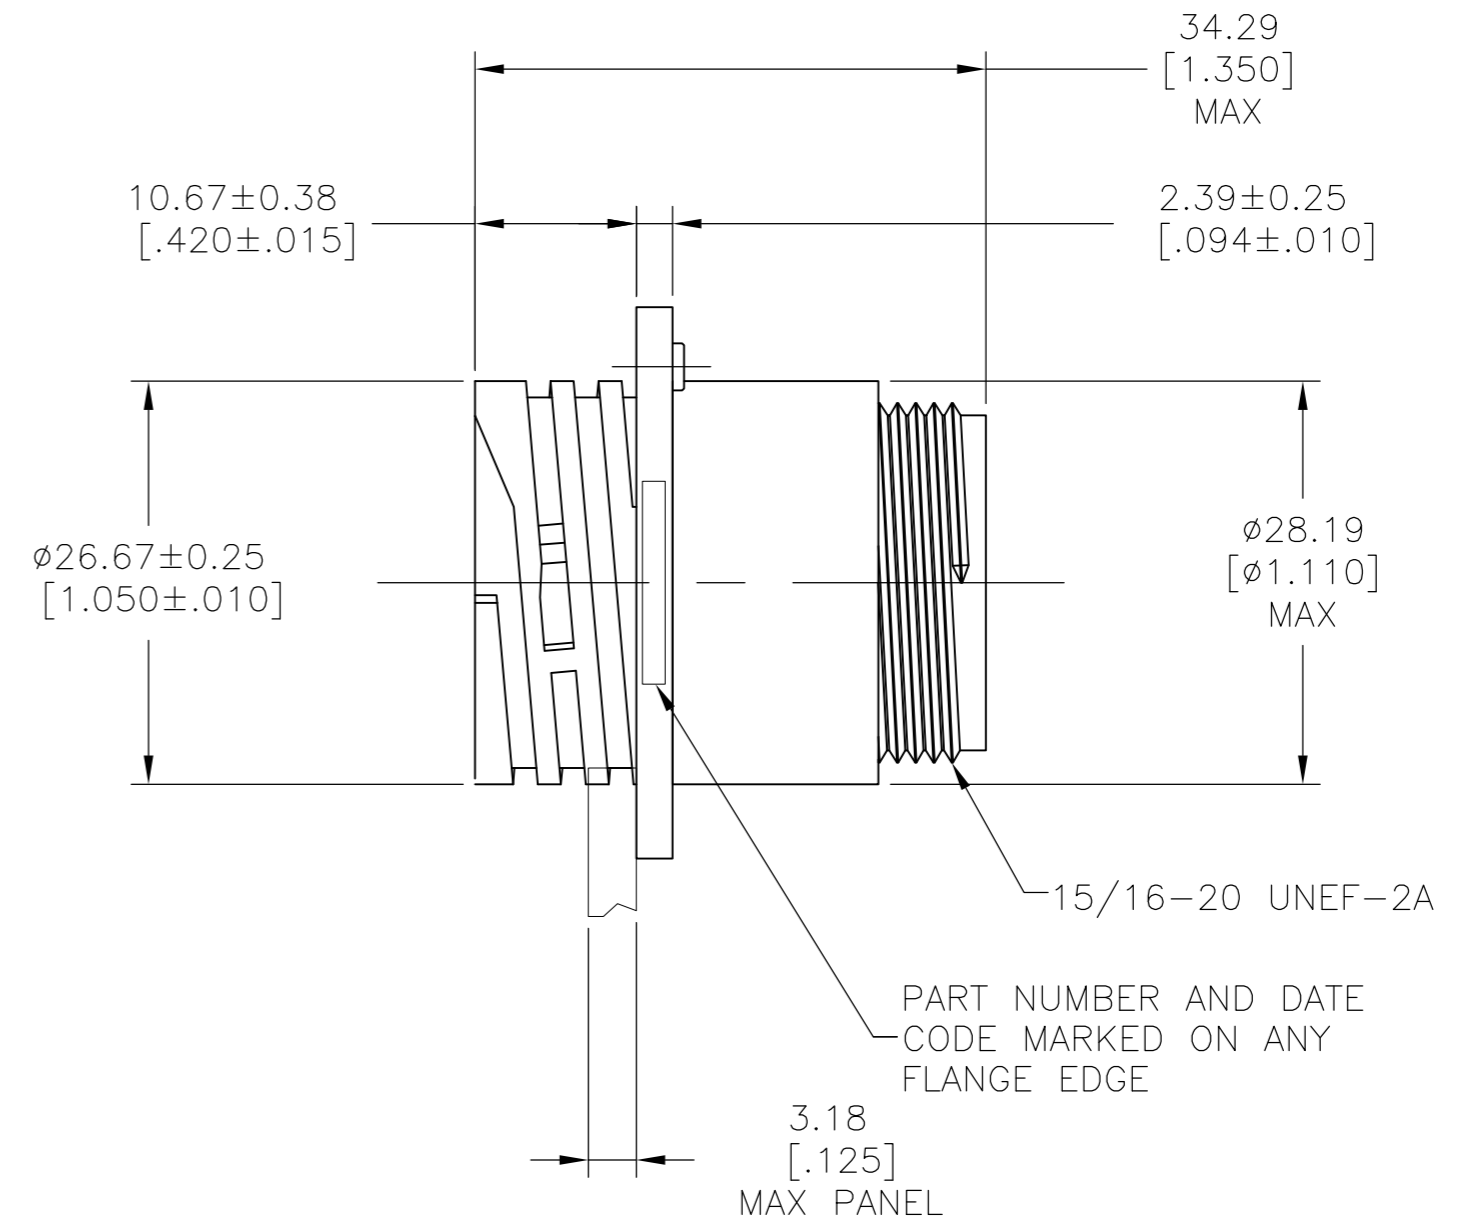

RECOMMENDED PANEL CUTOUT

- 1. HOUSING: NYLON, BLACK. THREADED INSERTS: BRASS
- 2. CAVITY IDENTIFICATION ON FRONT AND REAR FACE.
- 3. WILL ACCEPT NINE (9) MULTIMATE PIN CONTACTS.

OBSELETE	YES	211767-3
	YES	211767-2
	NO	211767-1
	4-40 THREADED INSERTS	PART NUMBER

THIS DRAWING IS A CONTROLLED DOCUMENT.		DWN D.BROCKWAY 09-28-94	TE Connectivity	
DIMENSIONS: mm [INCHES]		CHK R.STONE 09-30-94	RCPT HSG, STD SEX, VDE, SHELL SIZE 17, CPC	
TOLERANCES UNLESS OTHERWISE SPECIFIED:		APVD -	NAME	
0 PLC ± -		PRODUCT SPEC -	SIZE	
1 PLC ± -		APPLICATION SPEC -	CAGE CODE	DRAWING NO
2 PLC ± 0.13 [.005]		WEIGHT	00779	C=211767
3 PLC ± -		CUSTOMER DRAWING	SCALE	2:1
4 PLC ± -		FINISH	SHEET	1 OF 1
ANGLES ± -			REV	E
MATERIAL				