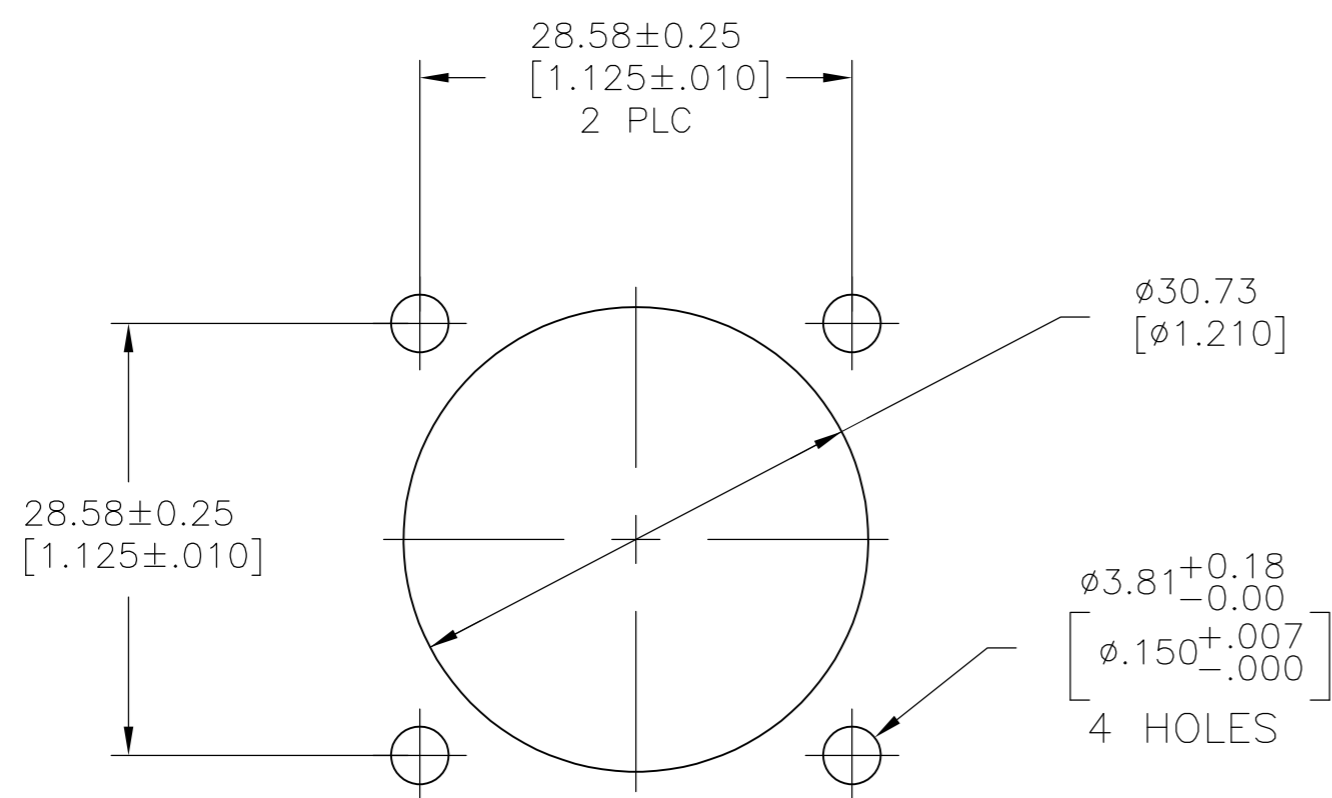

RECOMMENDED PANEL CUTOUT

- 1. HOUSING: NYLON, BLACK. THREADED INSERTS: BRASS
- 2. CAVITY IDENTIFICATION ON FRONT AND REAR FACE.
- 3. WILL ACCEPT NINE (9) MULTIMATE PIN CONTACTS.

OBSELETE	YES	211767-3
	YES	211767-2
	NO	211767-1
	4-40 THREADED INSERTS	PART NUMBER

THIS DRAWING IS A CONTROLLED DOCUMENT.		DWN D.BROCKWAY 09-28-94	TE Connectivity	
DIMENSIONS: mm [INCHES]		CHK R.STONE 09-30-94	RCPT HSG, STD SEX, VDE, SHELL SIZE 17, CPC	
TOLERANCES UNLESS OTHERWISE SPECIFIED:		APVD -	NAME	
0 PLC ± -		PRODUCT SPEC -	SIZE	
1 PLC ± -		APPLICATION SPEC -	CAGE CODE	DRAWING NO
2 PLC ± 0.13 [.005]		WEIGHT	00779	C=211767
3 PLC ± -		CUSTOMER DRAWING	SCALE	2:1
4 PLC ± -		FINISH	SHEET	1 OF 1
ANGLES ± -			REV	E
MATERIAL				