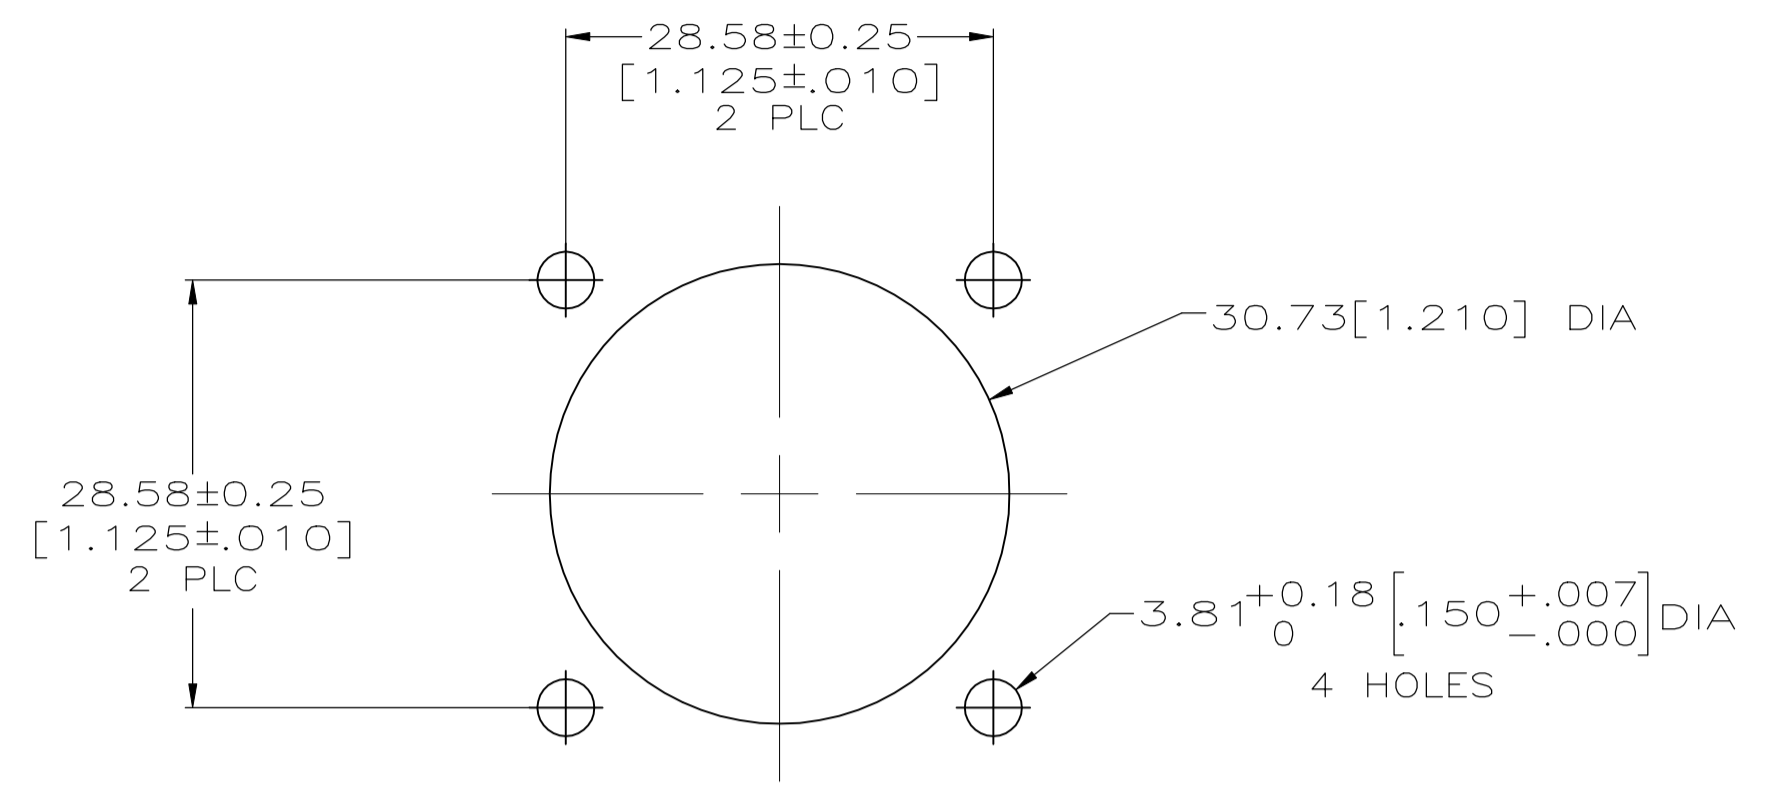

REVISIONS				
REV	BY	DESCRIPTION	DATE	APP'D
G1		REVISED PER ECO-11-004820	11MAR11	RK HMR
H		REVISED PER ECO-18-006771	30OCT2018	RS MZ

RECOMMENDED PANEL CUTOUT

211769-1, -2, -4 & -5

211769-3

1. CAVITY IDENTIFICATION ON FRONT AND REAR FACE.
2. WILL ACCEPT NINE (9) MULTIMATE SOCKET CONTACTS.
3. 3.81[.150] MAXIMUM INSULATION DIAMETER.
4. 2.54[.100] MAXIMUM INSULATION DIAMETER.

	YES	FLANGE	211769-5
	NO	FLANGE	211769-4
3	NO	FREE HANGING	211769-3
4	NO	FLANGE	211769-2
3	NO	FLANGE	211769-1
	THREADED INSERTS	MOUNTING	PART NUMBER

THIS DRAWING IS A CONTROLLED DOCUMENT. DWN D BROCKWAY 09-24-94  
 CRK R STONE 09-30-94  
 APVD A FRANTUM 10-03-94

**STE** TE Connectivity Ltd.

RECEPTACLE HOUSING, REVERSE SEX, SHELL SIZE 17, CPC

SIZE: A1 CAGE CODE: 00779 DRAWING NO: 211769

MATERIAL: - FINISH: - WEIGHT: -

CUSTOMER DRAWING SCALE: 2:1 SHEET 1 OF 1 REV H