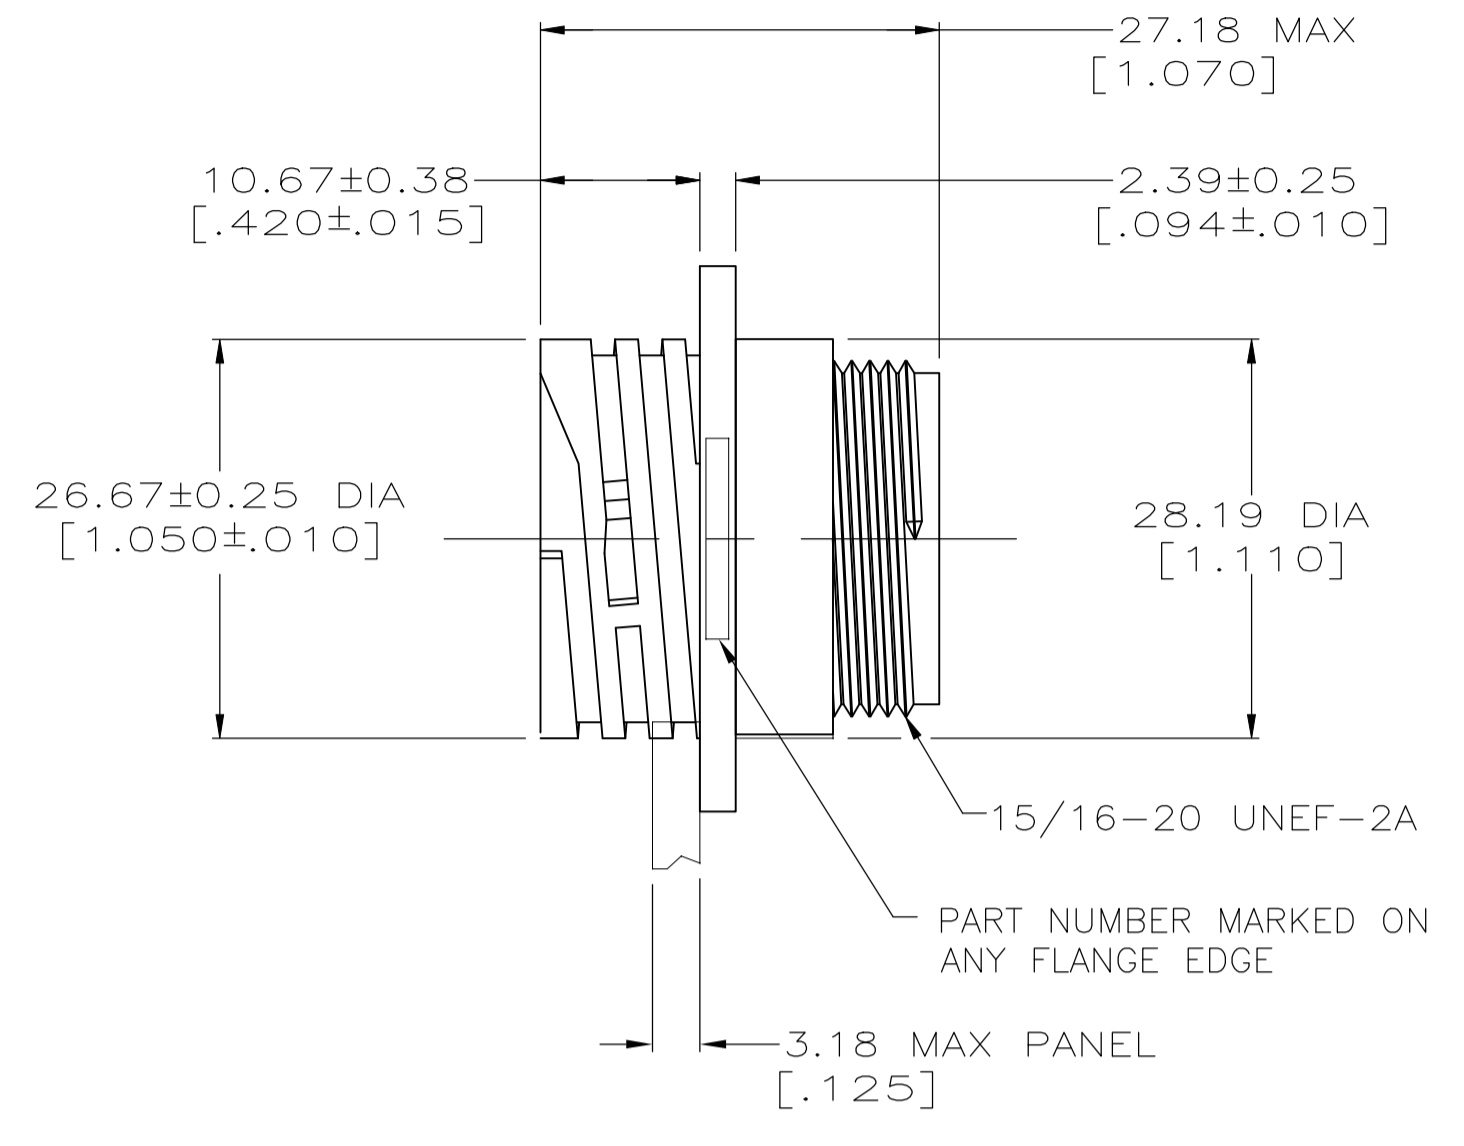

REVISIONS				
REV	BY	DESCRIPTION	DATE	APP'D
G1		REVISED PER ECO-11-004820	11MAR11	RK HMR
H		REVISED PER ECO-18-006771	30OCT2018	RS MZ

RECOMMENDED PANEL CUTOUT

211769-1, -2, -4 & -5

211769-3

1. CAVITY IDENTIFICATION ON FRONT AND REAR FACE.
2. WILL ACCEPT NINE (9) MULTIMATE SOCKET CONTACTS.
3. 3.81[.150] MAXIMUM INSULATION DIAMETER.
4. 2.54[.100] MAXIMUM INSULATION DIAMETER.

	YES	FLANGE	211769-5
	NO	FLANGE	211769-4
3	NO	FREE HANGING	211769-3
4	NO	FLANGE	211769-2
3	NO	FLANGE	211769-1
	THREADED INSERTS	MOUNTING	PART NUMBER

THIS DRAWING IS A CONTROLLED DOCUMENT. DWN D BROCKWAY 09-24-94  
 CRK R STONE 09-30-94  
 APVD A FRANTUM 10-03-94

**STE** TE Connectivity Ltd.

RECEPTACLE HOUSING, REVERSE SEX, SHELL SIZE 17, CPC

SIZE: A1 CAGE CODE: 00779 DRAWING NO: 211769

MATERIAL: - FINISH: - WEIGHT: -

CUSTOMER DRAWING SCALE: 2:1 SHEET 1 OF 1 REV H