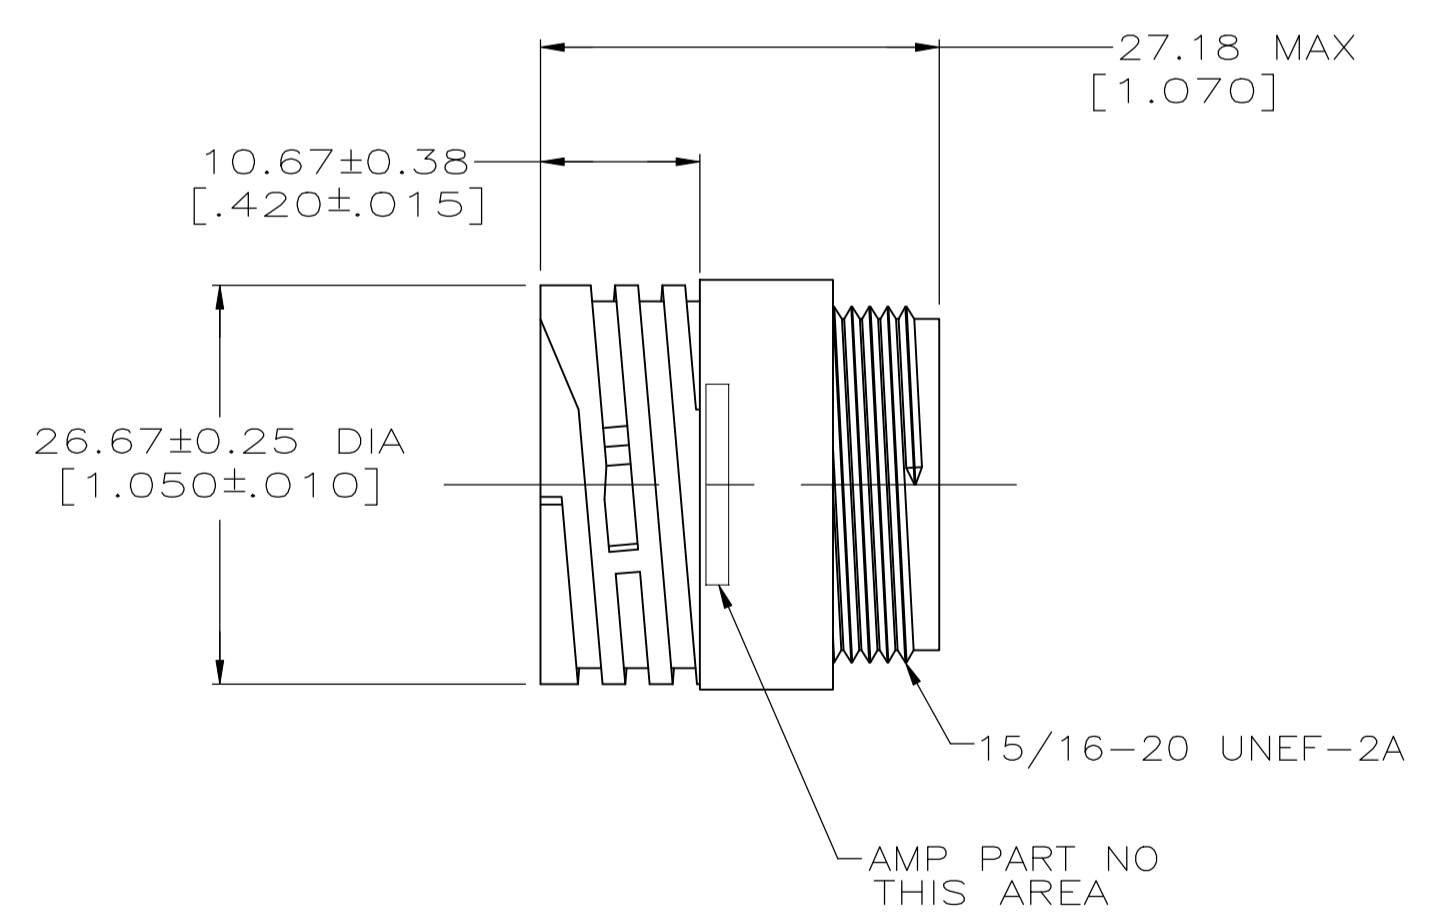

REVISIONS				
REV	BY	DESCRIPTION	DATE	APP'D
G1		REVISED PER ECO-11-004820	11MAR11	RK HMR
H		REVISED PER ECO-18-006771	30OCT2018	RS MZ

RECOMMENDED PANEL CUTOUT

211769-1, -2, -4 & -5

211769-3

1. CAVITY IDENTIFICATION ON FRONT AND REAR FACE.
2. WILL ACCEPT NINE (9) MULTIMATE SOCKET CONTACTS.
3. 3.81[.150] MAXIMUM INSULATION DIAMETER.
4. 2.54[.100] MAXIMUM INSULATION DIAMETER.

	YES	FLANGE	211769-5
	NO	FLANGE	211769-4
3	NO	FREE HANGING	211769-3
4	NO	FLANGE	211769-2
3	NO	FLANGE	211769-1
	THREADED INSERTS	MOUNTING	PART NUMBER

THIS DRAWING IS A CONTROLLED DOCUMENT. DWN D BROCKWAY 09-24-94  
 CRK R STONE 09-30-94  
 APVD A FRANTUM 10-03-94

**STE** TE Connectivity Ltd.

RECEPTACLE HOUSING, REVERSE SEX, SHELL SIZE 17, CPC

SIZE: A1 CAGE CODE: 00779 DRAWING NO: 211769

MATERIAL: - FINISH: - WEIGHT: -

CUSTOMER DRAWING SCALE: 2:1 SHEET 1 OF 1 REV H