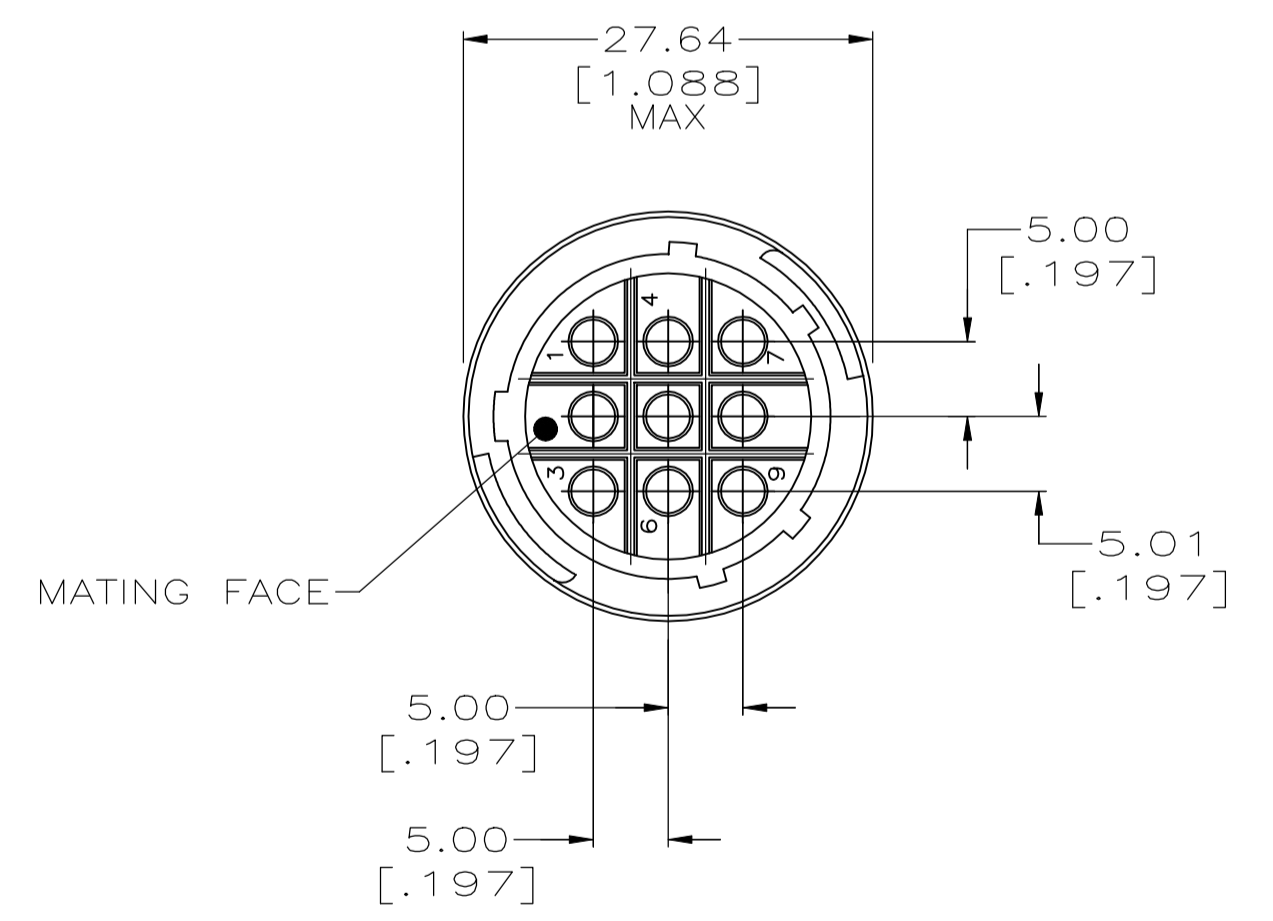

REVISIONS				
REV	BY	DESCRIPTION	DATE	APP'D
G1		REVISED PER ECO-11-004820	11MAR11	RK HMR
H		REVISED PER ECO-18-006771	30OCT2018	RS MZ

RECOMMENDED PANEL CUTOUT

211769-1, -2, -4 & -5

211769-3

1. CAVITY IDENTIFICATION ON FRONT AND REAR FACE.
2. WILL ACCEPT NINE (9) MULTIMATE SOCKET CONTACTS.
3. 3.81[.150] MAXIMUM INSULATION DIAMETER.
4. 2.54[.100] MAXIMUM INSULATION DIAMETER.

	YES	FLANGE	211769-5
	NO	FLANGE	211769-4
3	NO	FREE HANGING	211769-3
4	NO	FLANGE	211769-2
3	NO	FLANGE	211769-1
	THREADED INSERTS	MOUNTING	PART NUMBER

THIS DRAWING IS A CONTROLLED DOCUMENT. DWN D BROCKWAY 09-24-94  
 CRK R STONE 09-30-94  
 APVD A FRANTUM 10-03-94

**STE** TE Connectivity Ltd.

RECEPTACLE HOUSING, REVERSE SEX, SHELL SIZE 17, CPC

SIZE: A1 CAGE CODE: 00779 DRAWING NO: 211769

MATERIAL: - FINISH: - WEIGHT: -

CUSTOMER DRAWING SCALE: 2:1 SHEET 1 OF 1 REV H