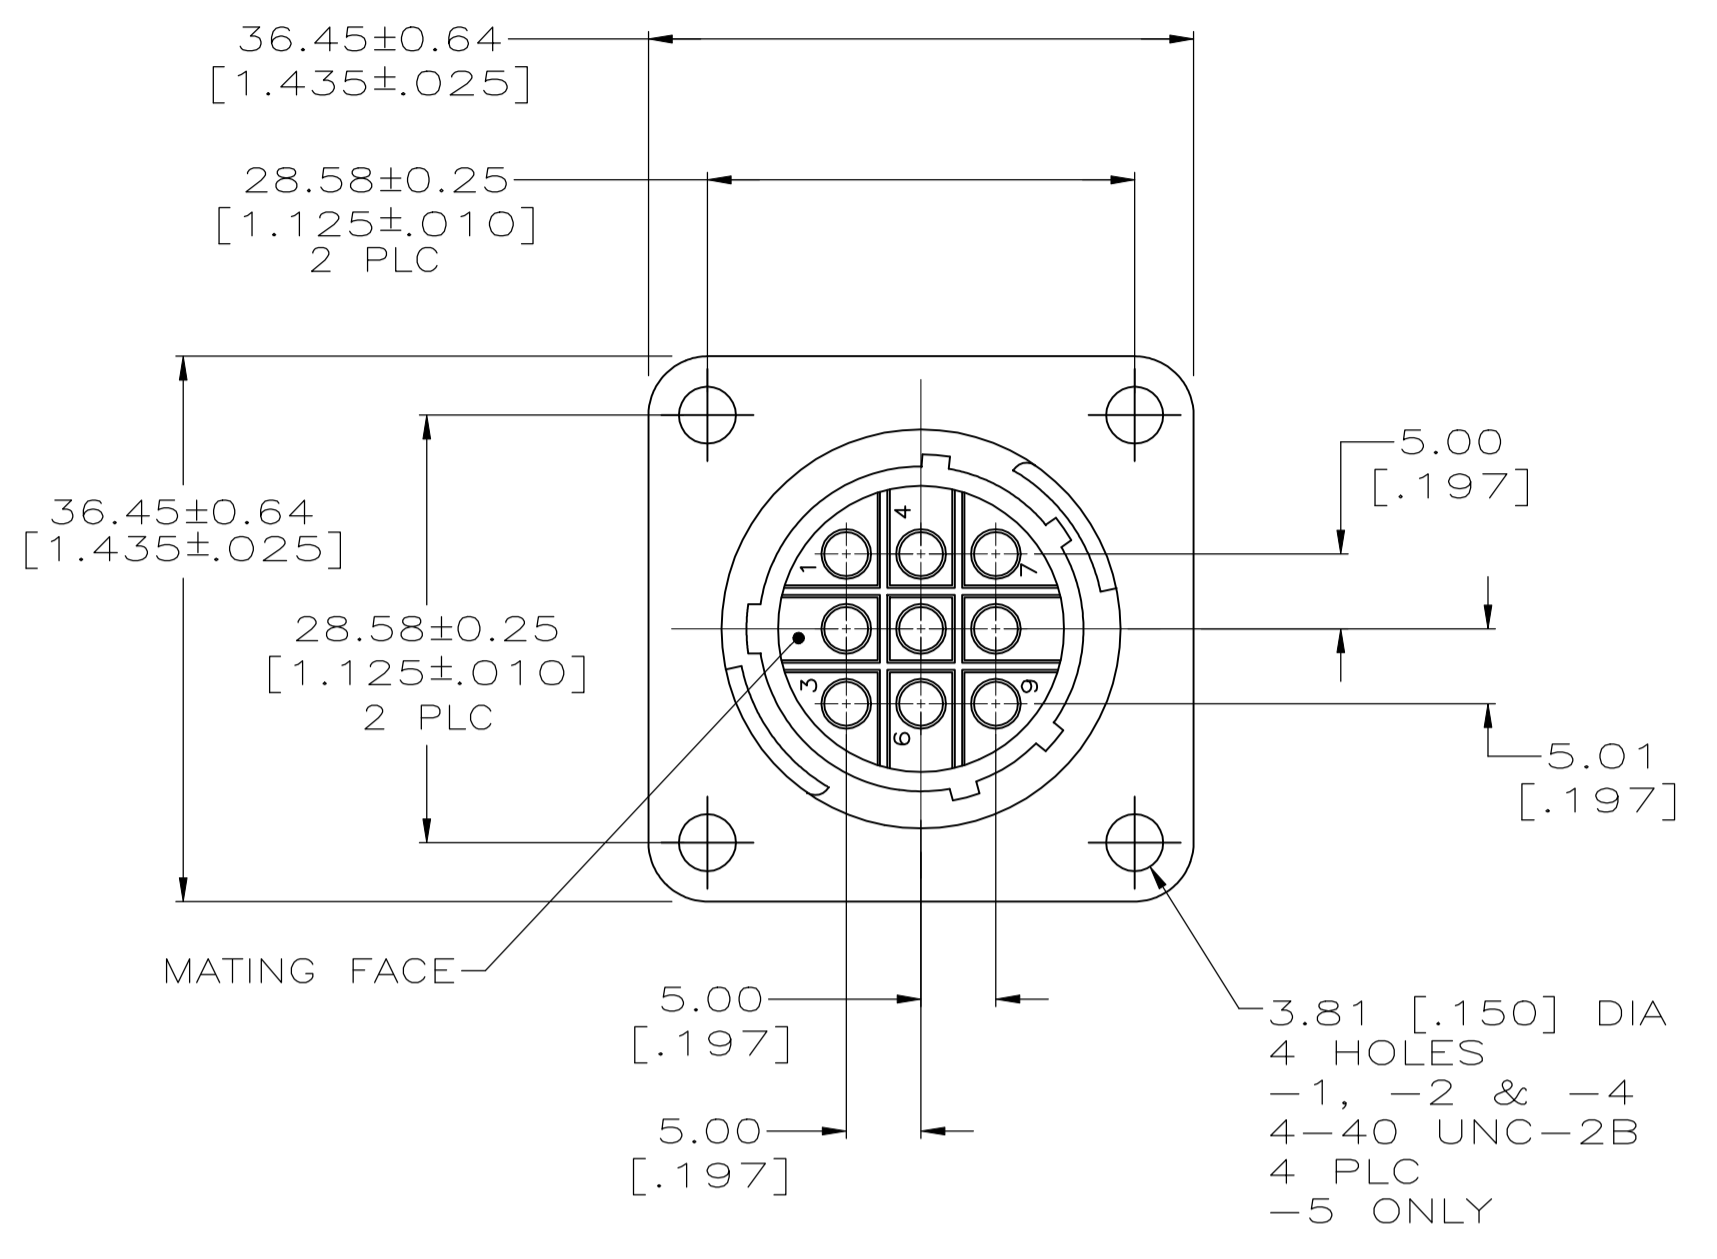

REVISIONS				
REV	BY	DESCRIPTION	DATE	APP'D
G1		REVISED PER ECO-11-004820	11MAR11	RK HMR
H		REVISED PER ECO-18-006771	30OCT2018	RS MZ

RECOMMENDED PANEL CUTOUT

211769-1, -2, -4 & -5

211769-3

1. CAVITY IDENTIFICATION ON FRONT AND REAR FACE.
2. WILL ACCEPT NINE (9) MULTIMATE SOCKET CONTACTS.
3. 3.81[.150] MAXIMUM INSULATION DIAMETER.
4. 2.54[.100] MAXIMUM INSULATION DIAMETER.

	YES	FLANGE	211769-5
	NO	FLANGE	211769-4
3	NO	FREE HANGING	211769-3
4	NO	FLANGE	211769-2
3	NO	FLANGE	211769-1
	THREADED INSERTS	MOUNTING	PART NUMBER

THIS DRAWING IS A CONTROLLED DOCUMENT. DWN D BROCKWAY 09-24-94  
 CRK R STONE 09-30-94  
 APVD A FRANTUM 10-03-94

**STE** TE Connectivity Ltd.

RECEPTACLE HOUSING, REVERSE SEX, SHELL SIZE 17, CPC

SIZE: A1 CAGE CODE: 00779 DRAWING NO: 211769

MATERIAL: - FINISH: - WEIGHT: -

CUSTOMER DRAWING SCALE: 2:1 SHEET 1 OF 1 REV H