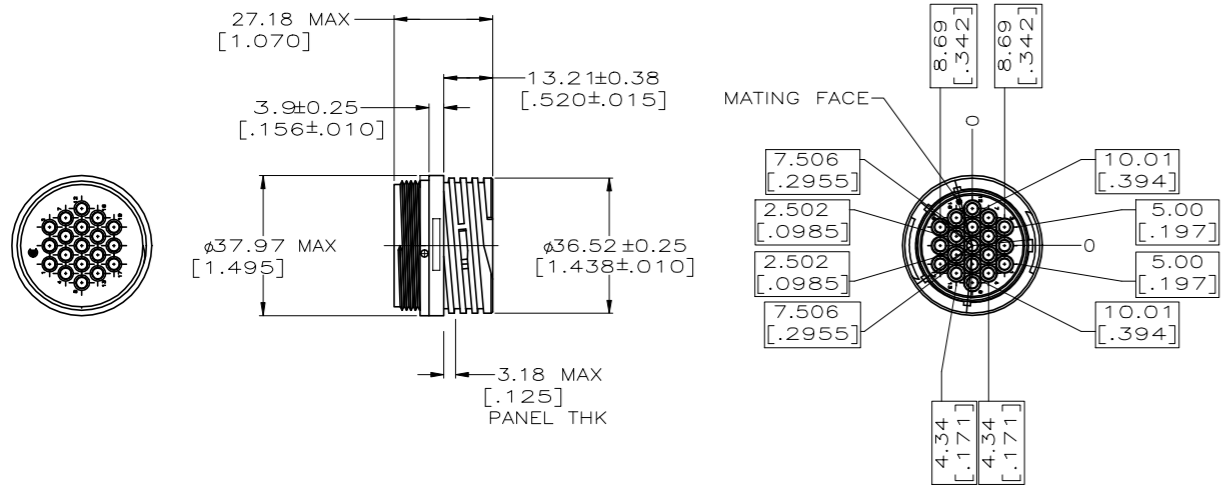

REVISIONS				
#	LTR	DESCRIPTION	DATE	APP'D
G1		REVISED PER ECO-11-004820	11MAR11	RK HMR
H		REVISED PER ECO-17-000037	10MAR2017	RS MZ
J		REVISED PER ECO-19-014836	23OCT2019	RS MZ

- NOTES:
- WILL ACCEPT (19) MULTIMATE SOCKET CONTACTS.
 - CONTACT CAVITIES IDENTIFIED BY CHARACTERS ON FRONT AND REAR FACES OF CONNECTOR.
 - 3.81 [.150] MAX INSULATION DIAMETER.
 - 2.54 [.100] MAX INSULATION DIAMETER.
 - MATERIALS:
 HOUSING: PA66, BLACK
 PERIPHERAL SEAL: NITRILE BUTADIENE RUBBER, BLACK
 THREADED INSERTS: BRASS

211773-1, 211773-2, 211773-6 & 211773-7

PANEL CUTOUT

211773-4

211773-5

	4-40 THREADED INSERTS	NO	211773-7
	4-40 THREADED INSERTS	YES	211773-6
△	OBSOLETE	NO	211773-5
△	OBSOLETE	NO	211773-4
△	3.81 [.150] HOLES	NO	211773-2
△	3.81 [.150] HOLES	NO	211773-1
	MOUNTING FEATURES	PERIPHERAL SEAL	PART NUMBER

THIS DRAWING IS A CONTROLLED DOCUMENT.

DIMENSIONS:	TOLERANCES UNLESS OTHERWISE SPECIFIED:	DATE	02JAN01
mm	0 PLC ± -	CHK	S.URICH
	1 PLC ± -	APP'D	M.CHACO
	2 PLC ± 0.1X(.005)	NAME	M.CHACO
	3 PLC ± -	PRODUCT SPEC	
	4 PLC ± -	APPLICATION SPEC	
	ANGLES ± -	SIZE	A1
MATERIAL:	FINISH	WEIGHT	00779
5			211773

TE Connectivity
 RECEPTACLE HOUSING, REVERSE SEX, SERIES I, SHELL SIZE 23, CPC
 SCALE 1:1 SHEET 1 OF 1 REV J

X-ON Electronics

Largest Supplier of Electrical and Electronic Components

Click to view similar products for [Standard Circular Connector](#) category: