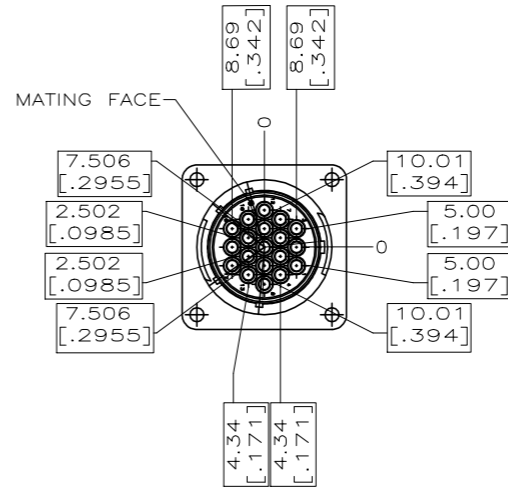

REVISIONS				
#	LTR	DESCRIPTION	DATE	APP'D
G1		REVISED PER ECO-11-004820	11MAR11	RK HMR
H		REVISED PER ECO-17-000037	10MAR2017	RS MZ
J		REVISED PER ECO-19-014836	23OCT2019	RS MZ

- NOTES:
- WILL ACCEPT (19) MULTIMATE SOCKET CONTACTS.
 - CONTACT CAVITIES IDENTIFIED BY CHARACTERS ON FRONT AND REAR FACES OF CONNECTOR.
 - 3.81 [.150] MAX INSULATION DIAMETER.
 - 2.54 [.100] MAX INSULATION DIAMETER.
 - MATERIALS:
 HOUSING: PA66, BLACK
 PERIPHERAL SEAL: NITRILE BUTADIENE RUBBER, BLACK
 THREADED INSERTS: BRASS

211773-1, 211773-2, 211773-6 & 211773-7

PANEL CUTOUT

211773-4

211773-5

	4-40 THREADED INSERTS	NO	211773-7
	4-40 THREADED INSERTS	YES	211773-6
△	OBSOLETE	NO	211773-5
△	OBSOLETE	NO	211773-4
△	3.81 [.150] HOLES	NO	211773-2
△	3.81 [.150] HOLES	NO	211773-1
	MOUNTING FEATURES	PERIPHERAL SEAL	PART NUMBER

THIS DRAWING IS A CONTROLLED DOCUMENT.

DIMENSIONS:	TOLERANCES UNLESS OTHERWISE SPECIFIED:	DATE	02JAN01
mm	0 PLC ± -	CHK	S.URICH
	1 PLC ± -	APP'D	M.CHACO
	2 PLC ± 0.1X(.005)	NAME	M.CHACO
	3 PLC ± -	PRODUCT SPEC	
	4 PLC ± -	APPLICATION SPEC	
	ANGLES ± -	SIZE	A1
MATERIAL:	FINISH	WEIGHT	00779
5			211773

TE Connectivity
 RECEPTACLE HOUSING, REVERSE SEX, SERIES I, SHELL SIZE 23, CPC
 SCALE 1:1 SHEET 1 OF 1 REV J

X-ON Electronics

Largest Supplier of Electrical and Electronic Components

Click to view similar products for [Standard Circular Connector](#) category: