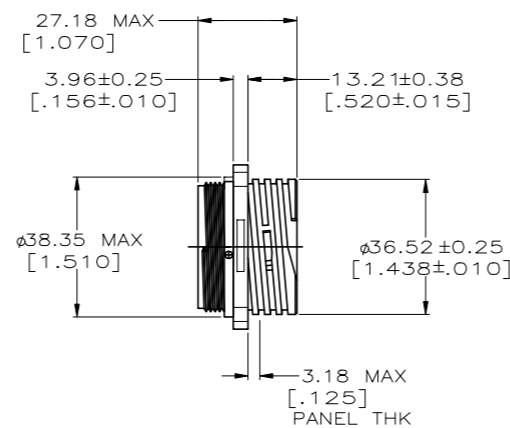

REVISIONS				
#	LTR	DESCRIPTION	DATE	APP'D
G1		REVISED PER ECO-11-004820	11MAR11	RK HMR
H		REVISED PER ECO-17-000037	10MAR2017	RS MZ
J		REVISED PER ECO-19-014836	23OCT2019	RS MZ

- NOTES:
- WILL ACCEPT (19) MULTIMATE SOCKET CONTACTS.
 - CONTACT CAVITIES IDENTIFIED BY CHARACTERS ON FRONT AND REAR FACES OF CONNECTOR.
 - 3.81 [.150] MAX INSULATION DIAMETER.
 - 2.54 [.100] MAX INSULATION DIAMETER.
 - MATERIALS:
 HOUSING: PA66, BLACK
 PERIPHERAL SEAL: NITRILE BUTADIENE RUBBER, BLACK
 THREADED INSERTS: BRASS

211773-1, 211773-2, 211773-6 & 211773-7

PANEL CUTOUT

211773-4

211773-5

	4-40 THREADED INSERTS	NO	211773-7
	4-40 THREADED INSERTS	YES	211773-6
△	OBSOLETE	NO	211773-5
△	OBSOLETE	NO	211773-4
△	3.81 [.150] HOLES	NO	211773-2
△	3.81 [.150] HOLES	NO	211773-1
	MOUNTING FEATURES	PERIPHERAL SEAL	PART NUMBER

THIS DRAWING IS A CONTROLLED DOCUMENT.

DIMENSIONS:	TOLERANCES UNLESS OTHERWISE SPECIFIED:	DATE	02JAN01
mm	0 PLC ± -	CHK	S.URICH
	1 PLC ± -	APP'D	M.CHACO
	2 PLC ± 0.1X(.005)	NAME	M.CHACO
	3 PLC ± -	PRODUCT SPEC	
	4 PLC ± -	APPLICATION SPEC	
	ANGLES ± -	SIZE	A1
MATERIAL:	FINISH	WEIGHT	00779
5			211773

TE Connectivity
 RECEPTACLE HOUSING, REVERSE SEX, SERIES I, SHELL SIZE 23, CPC
 SCALE 1:1 SHEET 1 OF 1 REV J

X-ON Electronics

Largest Supplier of Electrical and Electronic Components

Click to view similar products for [Standard Circular Connector](#) category: