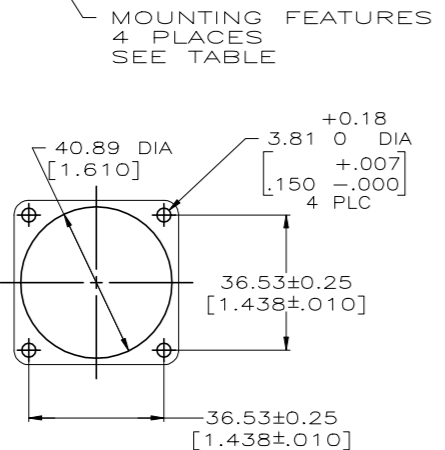

REVISIONS				
#	LTR	DESCRIPTION	DATE	APP'D
G1		REVISED PER ECO-11-004820	11MAR11	RK HMR
H		REVISED PER ECO-17-000037	10MAR2017	RS MZ
J		REVISED PER ECO-19-014836	23OCT2019	RS MZ

- NOTES:
- WILL ACCEPT (19) MULTIMATE SOCKET CONTACTS.
 - CONTACT CAVITIES IDENTIFIED BY CHARACTERS ON FRONT AND REAR FACES OF CONNECTOR.
 - 3.81 [.150] MAX INSULATION DIAMETER.
 - 2.54 [.100] MAX INSULATION DIAMETER.
 - MATERIALS:
 HOUSING: PA66, BLACK
 PERIPHERAL SEAL: NITRILE BUTADIENE RUBBER, BLACK
 THREADED INSERTS: BRASS

211773-1, 211773-2, 211773-6 & 211773-7

PANEL CUTOUT

211773-4

211773-5

	4-40 THREADED INSERTS	NO	211773-7
	4-40 THREADED INSERTS	YES	211773-6
△	OBSOLETE	NO	211773-5
△	OBSOLETE	NO	211773-4
△	3.81 [.150] HOLES	NO	211773-2
△	3.81 [.150] HOLES	NO	211773-1
	MOUNTING FEATURES	PERIPHERAL SEAL	PART NUMBER

THIS DRAWING IS A CONTROLLED DOCUMENT.

DIMENSIONS:	TOLERANCES UNLESS OTHERWISE SPECIFIED:	DATE	02JAN01
mm	0 PLC ± -	CHK	S.URICH
	1 PLC ± -	APP'D	M.CHACO
	2 PLC ± 0.1X(.005)	NAME	M.CHACO
	3 PLC ± -	PRODUCT SPEC	
	4 PLC ± -	APPLICATION SPEC	
	ANGLES ± -	SIZE	A1
MATERIAL:	FINISH	WEIGHT	00779
5			211773

TE Connectivity
 RECEPTACLE HOUSING, REVERSE SEX, SERIES I, SHELL SIZE 23, CPC
 SCALE 1:1 SHEET 1 OF 1 REV J

X-ON Electronics

Largest Supplier of Electrical and Electronic Components

Click to view similar products for [Standard Circular Connector](#) category: