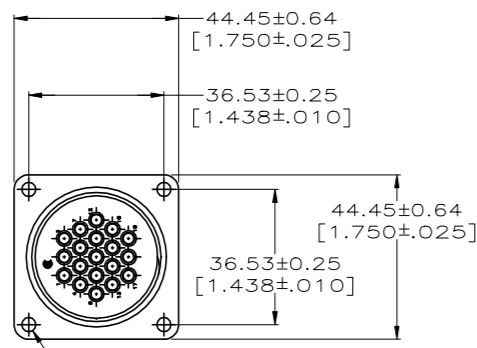

REVISIONS				
#	LTR	DESCRIPTION	DATE	APP'D
G1		REVISED PER ECO-11-004820	11MAR11	RK HMR
H		REVISED PER ECO-17-000037	10MAR2017	RS MZ
J		REVISED PER ECO-19-014836	23OCT2019	RS MZ

- NOTES:
- WILL ACCEPT (19) MULTIMATE SOCKET CONTACTS.
 - CONTACT CAVITIES IDENTIFIED BY CHARACTERS ON FRONT AND REAR FACES OF CONNECTOR.
 - 3.81 [.150] MAX INSULATION DIAMETER.
 - 2.54 [.100] MAX INSULATION DIAMETER.
 - MATERIALS:
 HOUSING: PA66, BLACK
 PERIPHERAL SEAL: NITRILE BUTADIENE RUBBER, BLACK
 THREADED INSERTS: BRASS

211773-1, 211773-2, 211773-6 & 211773-7

PANEL CUTOUT

211773-4

211773-5

	4-40 THREADED INSERTS	NO	211773-7
	4-40 THREADED INSERTS	YES	211773-6
△	OBSOLETE	NO	211773-5
△	OBSOLETE	NO	211773-4
△	3.81 [.150] HOLES	NO	211773-2
△	3.81 [.150] HOLES	NO	211773-1
	MOUNTING FEATURES	PERIPHERAL SEAL	PART NUMBER

THIS DRAWING IS A CONTROLLED DOCUMENT.

DIMENSIONS:	TOLERANCES UNLESS OTHERWISE SPECIFIED:	DATE	02JAN01
mm	0 PLC ± -	CHK	S.URICH
	1 PLC ± -	APP'D	M.CHACO
	2 PLC ± 0.1X(.005)	NAME	M.CHACO
	3 PLC ± -	PRODUCT SPEC	
	4 PLC ± -	APPLICATION SPEC	
	ANGLES ± -	SIZE	A1
MATERIAL:	FINISH	WEIGHT	00779
5			211773

TE Connectivity
 RECEPTACLE HOUSING, REVERSE SEX, SERIES I, SHELL SIZE 23, CPC
 SCALE 1:1 SHEET 1 OF 1 REV J

X-ON Electronics

Largest Supplier of Electrical and Electronic Components

Click to view similar products for [Standard Circular Connector](#) category: