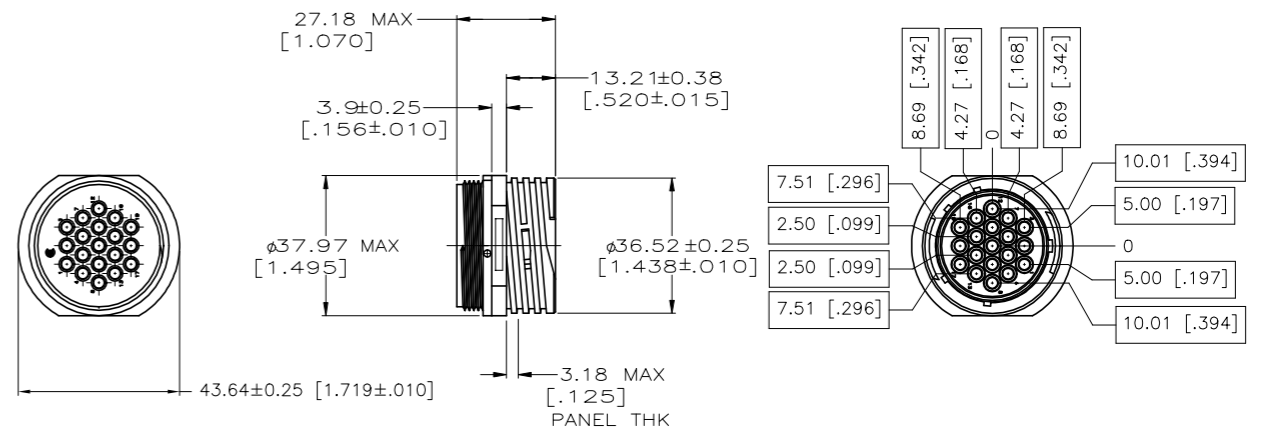

REVISIONS				
#	LTR	DESCRIPTION	DATE	APP'D
G1		REVISED PER ECO-11-004820	11MAR11	RK HMR
H		REVISED PER ECO-17-000037	10MAR2017	RS MZ
J		REVISED PER ECO-19-014836	23OCT2019	RS MZ

- NOTES:
- WILL ACCEPT (19) MULTIMATE SOCKET CONTACTS.
 - CONTACT CAVITIES IDENTIFIED BY CHARACTERS ON FRONT AND REAR FACES OF CONNECTOR.
 - 3.81 [.150] MAX INSULATION DIAMETER.
 - 2.54 [.100] MAX INSULATION DIAMETER.
 - MATERIALS:
 HOUSING: PA66, BLACK
 PERIPHERAL SEAL: NITRILE BUTADIENE RUBBER, BLACK
 THREADED INSERTS: BRASS

211773-1, 211773-2, 211773-6 & 211773-7

PANEL CUTOUT

211773-4

211773-5

	4-40 THREADED INSERTS	NO	211773-7
	4-40 THREADED INSERTS	YES	211773-6
△	OBSOLETE	NO	211773-5
△	OBSOLETE	NO	211773-4
△	3.81 [.150] HOLES	NO	211773-2
△	3.81 [.150] HOLES	NO	211773-1
	MOUNTING FEATURES	PERIPHERAL SEAL	PART NUMBER

THIS DRAWING IS A CONTROLLED DOCUMENT.

DIMENSIONS:	TOLERANCES UNLESS OTHERWISE SPECIFIED:	DATE	02JAN01
mm	0 PLC ± -	CHK	S.URICH
	1 PLC ± -	APP'D	M.CHACO
	2 PLC ± 0.1X(.005)	NAME	M.CHACO
	3 PLC ± -	PRODUCT SPEC	
	4 PLC ± -	APPLICATION SPEC	
	ANGLES ± -	SIZE	A1
MATERIAL:	FINISH	WEIGHT	00779
5			211773

TE Connectivity
 RECEPTACLE HOUSING, REVERSE SEX, SERIES I, SHELL SIZE 23, CPC
 SCALE 1:1 SHEET 1 OF 1 REV J

X-ON Electronics

Largest Supplier of Electrical and Electronic Components

Click to view similar products for [Standard Circular Connector](#) category: