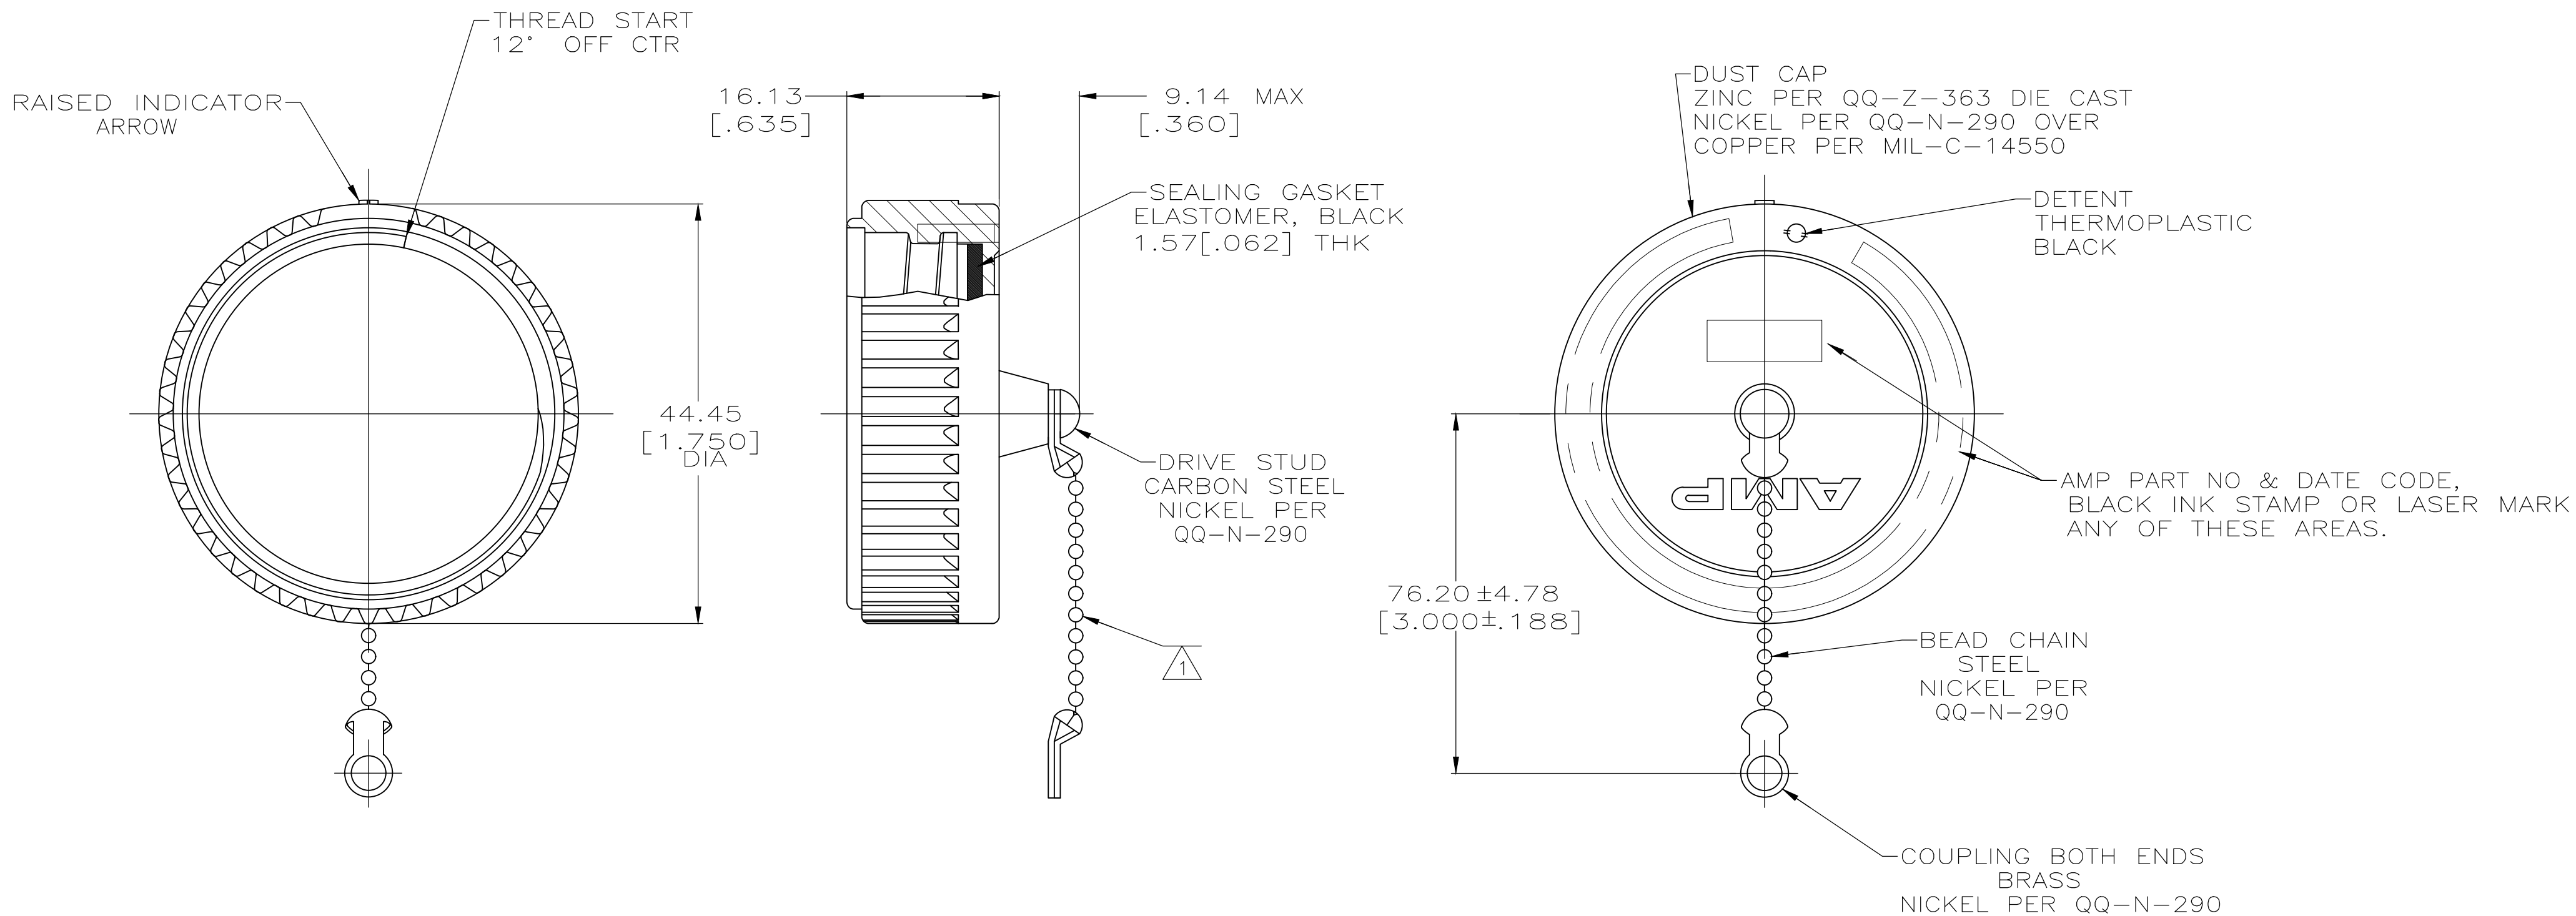

1 BEADED PORTION OF CHAIN MUST ROTATE FREELY. THE EYELET OF THE CHAIN IS NOT REQUIRED TO SPIN FREELY AROUND THE STUD.

211903-1
PART NO

THIS DRAWING IS A CONTROLLED DOCUMENT.		DWN R.SHIREY 08/13/91	TE TE Connectivity Ltd.	
DIMENSIONS: INCHES		CHK R.STONE 9/1/91		
TOLERANCES UNLESS OTHERWISE SPECIFIED:		APVD K.BEAVER 9/17/91	NAME PROTECTIVE CAP ASSEMBLY, SIZE 22, CMC	
0 PLC ± -		PRODUCT SPEC -	SIZE A2	CAGE CODE 00779
1 PLC ± -		APPLICATION SPEC -	DRAWING NO C-211903	RESTRICTED TO -
2 PLC ± 0.25 [.010]		WEIGHT 0	SCALE 2:1	SHEET 1 OF 1
3 PLC ± -		CUSTOMER DRAWING	REV G	
4 PLC ± -				
ANGLES ± -				
MATERIAL SEE CALLOUTS	FINISH SEE CALLOUTS			