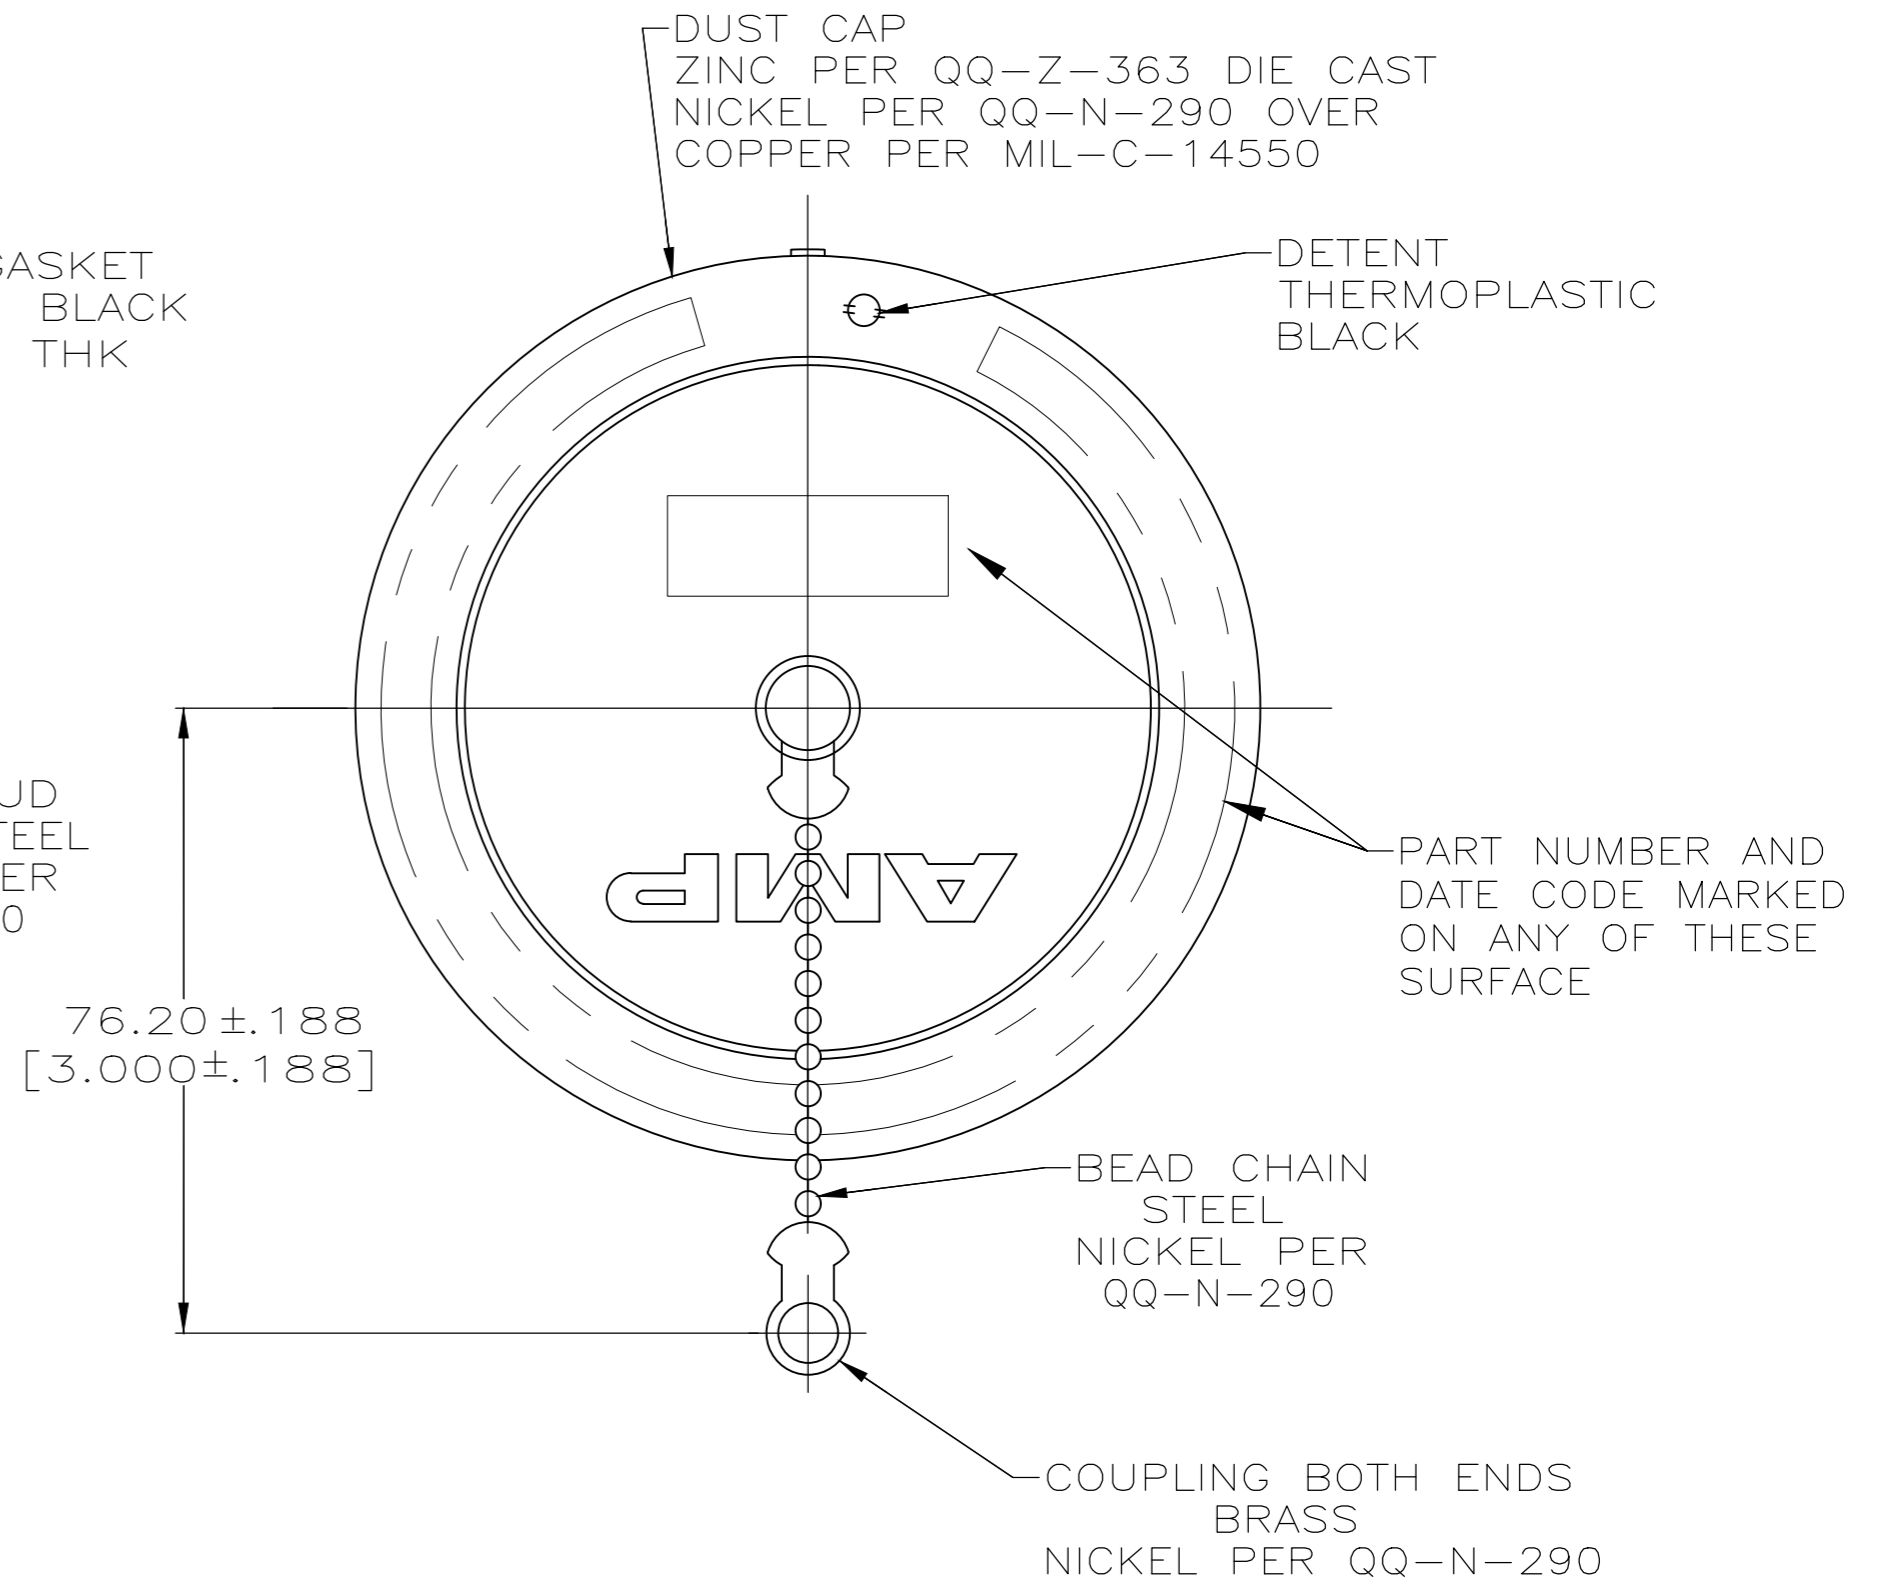

THIS DRAWING IS UNPUBLISHED. RELEASED FOR PUBLICATION  
 © COPYRIGHT - TE Connectivity Ltd. ALL RIGHTS RESERVED.

REVISIONS				
P	LTR	DESCRIPTION	DATE	APVD
G		REVISED PER ECO-18-007010	23MAY18	KH MZ

1 BEADED PORTION OF CHAIN MUST ROTATE FREELY. THE EYELET OF THE CHAIN IS NOT REQUIRED TO SPIN FREELY AROUND THE STUD.

211904-1  
 PART NO

THIS DRAWING IS A CONTROLLED DOCUMENT.		DWN R.SHIREY 08/13/91	<b>STE</b> TE Connectivity Ltd.			
DIMENSIONS: mm [INCHES]		CHK -				
TOLERANCES UNLESS OTHERWISE SPECIFIED:		APVD -	NAME PROTECTIVE CAP ASSEMBLY, SIZE 28, CMC			
0 PLC ± -		PRODUCT SPEC -				
1 PLC ± -		APPLICATION SPEC -	SIZE A2	CAGE CODE 00779	DRAWING NO C=211904	RESTRICTED TO -
2 PLC ± 0.25 [.010]		WEIGHT 0	SCALE 2:1		SHEET 1 of 1	REV G
3 PLC ± -		CUSTOMER DRAWING				
4 PLC ± -						
ANGLES ± -						
MATERIAL SEE CALLOUTS						
FINISH SEE CALLOUTS						