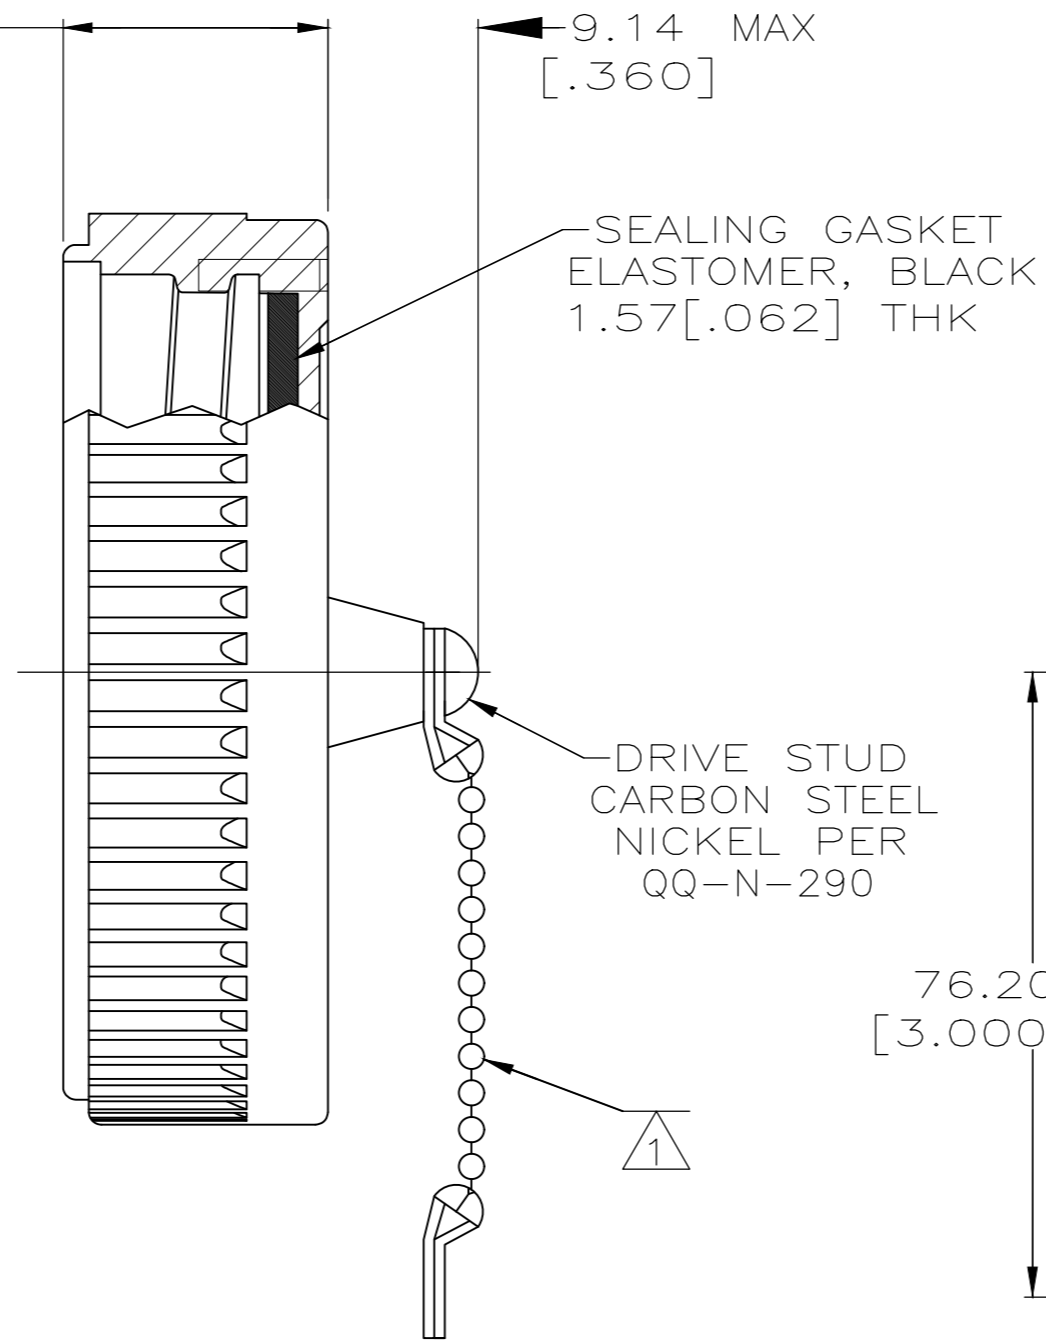

THIS DRAWING IS UNPUBLISHED. RELEASED FOR PUBLICATION  
 © COPYRIGHT - TE Connectivity Ltd. ALL RIGHTS RESERVED.

REVISIONS				
P	LTR	DESCRIPTION	DATE	APVD
G		REVISED PER ECO-18-007010	23MAY18	KH MZ

1 BEADED PORTION OF CHAIN MUST ROTATE FREELY. THE EYELET OF THE CHAIN IS NOT REQUIRED TO SPIN FREELY AROUND THE STUD.

211904-1  
 PART NO

THIS DRAWING IS A CONTROLLED DOCUMENT.		DWN R.SHIREY 08/13/91	<b>STE</b> TE Connectivity Ltd.			
DIMENSIONS: mm [INCHES]		CHK -				
TOLERANCES UNLESS OTHERWISE SPECIFIED:		APVD -	NAME PROTECTIVE CAP ASSEMBLY, SIZE 28, CMC			
0 PLC ± -		PRODUCT SPEC -				
1 PLC ± -		APPLICATION SPEC -	SIZE A2	CAGE CODE 00779	DRAWING NO C=211904	RESTRICTED TO -
2 PLC ± 0.25 [.010]		WEIGHT 0	SCALE 2:1		SHEET 1 of 1	REV G
3 PLC ± -		CUSTOMER DRAWING				
4 PLC ± -						
ANGLES ± -						
MATERIAL SEE CALLOUTS						
FINISH SEE CALLOUTS						