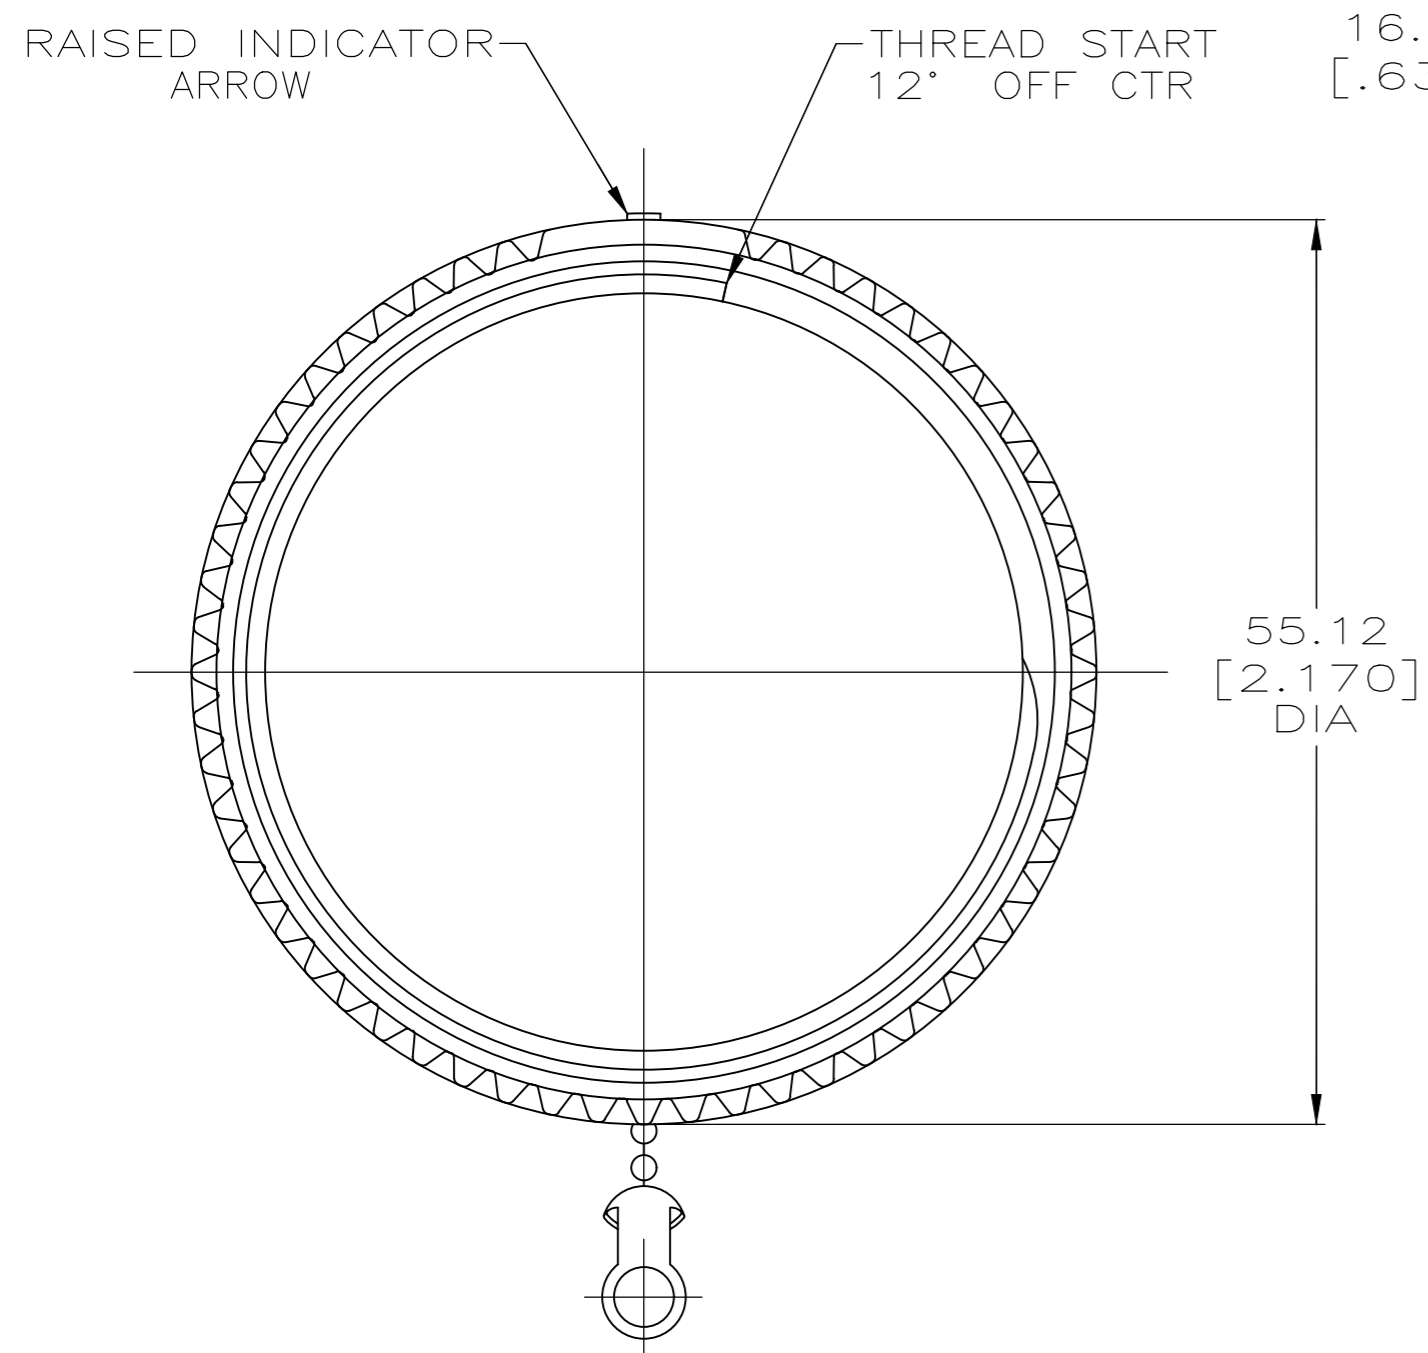

THIS DRAWING IS UNPUBLISHED. RELEASED FOR PUBLICATION  
 © COPYRIGHT - TE Connectivity Ltd. ALL RIGHTS RESERVED.

REVISIONS				
P	LTR	DESCRIPTION	DATE	APVD
G		REVISED PER ECO-18-007010	23MAY18	KH MZ

1 BEADED PORTION OF CHAIN MUST ROTATE FREELY. THE EYELET OF THE CHAIN IS NOT REQUIRED TO SPIN FREELY AROUND THE STUD.

211904-1  
 PART NO

THIS DRAWING IS A CONTROLLED DOCUMENT.		DWN R.SHIREY 08/13/91	<b>STE</b> TE Connectivity Ltd.			
DIMENSIONS: mm [INCHES]		CHK -				
TOLERANCES UNLESS OTHERWISE SPECIFIED:		APVD -	NAME PROTECTIVE CAP ASSEMBLY, SIZE 28, CMC			
0 PLC ± -		PRODUCT SPEC -				
1 PLC ± -		APPLICATION SPEC -	SIZE A2	CAGE CODE 00779	DRAWING NO C=211904	RESTRICTED TO -
2 PLC ± 0.25 [.010]		WEIGHT 0	SCALE 2:1		SHEET 1 of 1	REV G
3 PLC ± -		CUSTOMER DRAWING				
4 PLC ± -						
ANGLES ± -						
MATERIAL SEE CALLOUTS						
FINISH SEE CALLOUTS						