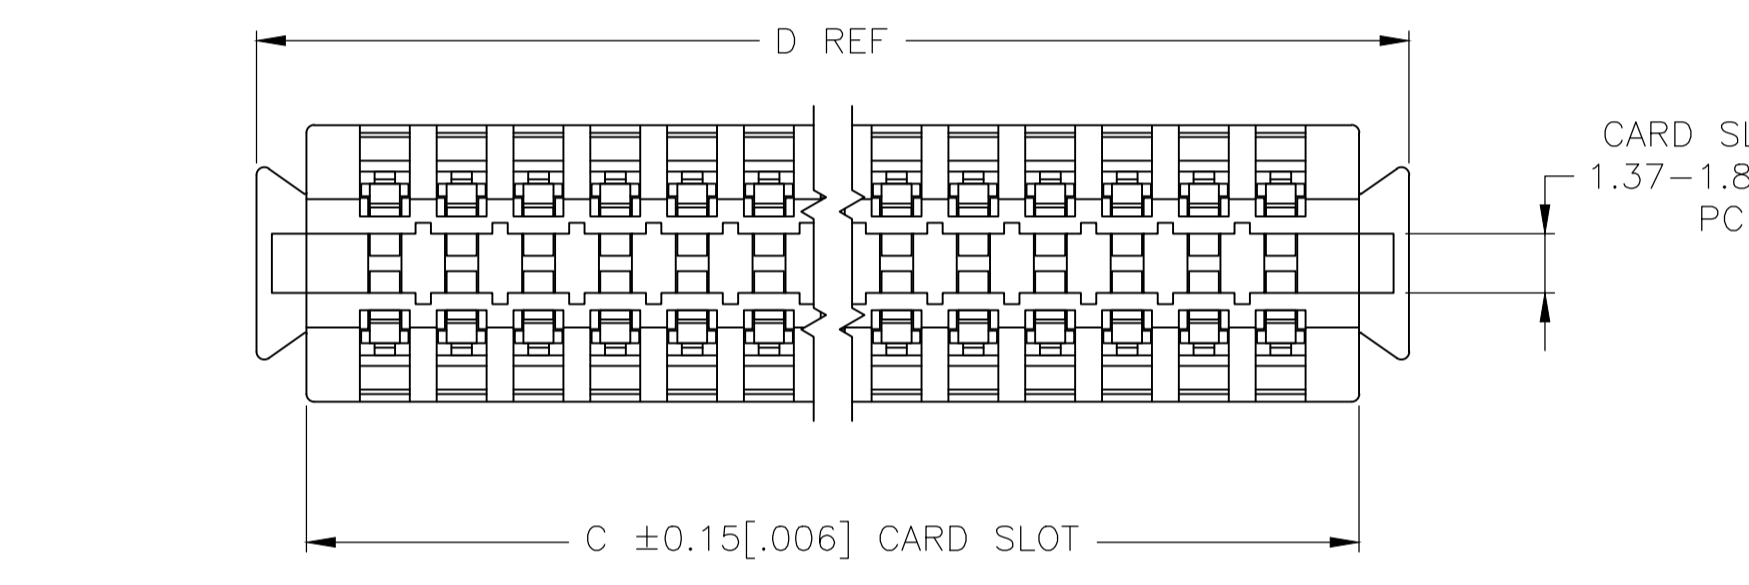

REVISIONS					
P	LTR	DESCRIPTION	DATE	DN	APVD
AD		REVISED PER ECO-20-004941	09APR2020	SY	HL

- 1 GOLD PLATE .00076[.000030] MIN. THICK OVER NICKEL UNDERPLATE PER QQ-N-290
- 2 NICKEL PL .00127[.000050] MIN THK PER QQ-N-290
- 3 SOLDER PL .00254[.000100] MIN THK
- 4 STAMPED P/N & DATE CODE
- 5 OPTIONAL: KEYING PLUG FOR INTERCONTACT KEYING IS 118982-1
- 6 OPTIONAL: CARD GUIDE (BASE NO 117169)
- 7 ALL PARTS ASSEMBLED IN MEXICO MUST BE STAMPED "ASSY IN MEXICO". THE WORD "MEXICO" CAN BE SUBSTITUTED ONLY WHERE PART SIZE PROHIBITS STAMPING "ASSY IN MEXICO", INK PER 115-9009, APPROX WHERE SHOWN, SIDE OPTIONAL
- 8 ACTION PIN REQUIRES 2.13[.084] MIN THK PC BOARD

REQUIRED HOLE DIAMETER TOLERANCES FOR COMPLIANT SECTION							
REQ'D DRILL SIZE	HOLE DIA ±.03[.001]	PLATING THICKNESS		HOLE DIAMETER		COPPER HARDNESS (KNOOP)	PAD DIA MIN
		COPPER	TIN/LEAD	AFTER PLATING	AFTER REFLOW		
1.15mm	1.15 [.0453]	0.03-0.08 [.001-.003]	0.008 MIN [.0003] MIN	0.94-1.09 [.037-.043]	0.914-1.09 [.0036-.043]	150 MAX	1.57 [.062]
1.15mm	1.15 [.0453]	NOT PLATED THRU					1.65 [.065]

- 9 MATERIAL: HOUSING- VALOX 420 SEO, COLOR - BLACK, CONTACT- PHOSPHOR BRONZE
- 10 SOLDER PL .00254[.000100] MIN. THK. MATTE TIN PLATE
- 11 OBSOLETE PARTS: OBSOLETE CIS STREAMLINING PER D.RENAUD/D.SINISI

		158.34 [6.234]	155.04 [6.104]	149.86 [5.900]	59	60	9-119738-6
		145.64 [5.734]	142.34 [5.604]	137.16 [5.400]	54	55	9-119738-1
		132.94 [5.234]	129.64 [5.104]	124.46 [4.900]	49	50	8-119738-6
		107.54 [4.234]	104.24 [4.104]	99.06 [3.900]	39	40	7-119738-6
		97.38 [3.834]	94.08 [3.704]	88.90 [3.500]	35	36	7-119738-2
		87.22 [3.434]	83.92 [3.304]	78.74 [3.100]	31	32	6-119738-8
		84.68 [3.334]	81.38 [3.204]	76.20 [3.000]	30	31	6-119738-7
		82.14 [3.234]	78.84 [3.104]	73.66 [2.900]	29	30	6-119738-6
		77.06 [3.034]	73.76 [2.904]	68.58 [2.700]	27	28	6-119738-4
		69.44 [2.734]	66.14 [2.604]	60.96 [2.400]	24	25	6-119738-1
		66.90 [2.634]	63.60 [2.504]	58.42 [2.300]	23	24	6-119738-0
		61.82 [2.434]	58.52 [2.304]	53.34 [2.100]	21	22	5-119738-8
		56-74 [2.234]	53.44 [2.104]	48.26 [1.900]	19	20	5-119738-6
		51.66 [2.034]	48.36 [1.904]	43.18 [1.700]	17	18	5-119738-4
		44.04 [1.734]	40.74 [1.604]	35.56 [1.400]	14	15	5-119738-1
		158.34 [6.234]	155.04 [6.104]	149.86 [5.900]	59	60	4-119738-6
							4-119738-5
							4-119738-4
							4-119738-3
							4-119738-2
							4-119738-1
							4-119738-0
							3-119738-9
							3-119738-8
							3-119738-7
							3-119738-6
							3-119738-5
							3-119738-4
							3-119738-3
							3-119738-2
							3-119738-0
							2-119738-9
							2-119738-8
							2-119738-7
							2-119738-6
							2-119738-5
							2-119738-4
							2-119738-3
							2-119738-2
							2-119738-1
							2-119738-0
							1-119738-9
							1-119738-8
							1-119738-7
							1-119738-6
							1-119738-5
							1-119738-4
							1-119738-3
							1-119738-2
							1-119738-1
							119738-9
							119738-8
							119738-7
							119738-6
							119738-5
							119738-4
							119738-3
							119738-2
							119738-1
							119738-0
							119738-9
							119738-8
							119738-7
							119738-6
							119738-5
							119738-4
							119738-3
							119738-2
							119738-1
							119738-0
							119738-9
							119738-8
							119738-7
							119738-6
							119738-5
							119738-4
							119738-3
							119738-2
							119738-1
							119738-0
							119738-9
							119738-8
							119738-7
							119738-6
							119738-5
							119738-4
							119738-3
							119738-2
							119738-1
							119738-0
							119738-9
							119738-8
							119738-7
							119738-6
							119738-5
							119738-4
							119738-3
							119738-2
							119738-1
							119738-0
							119738-9
							119738-8
							119738-7
							119738-6
							119738-5
							119738-4
							119738-3
							119738-2
							119738-1
							119738-0
							119738-9
							119738-8
							119738-7
							119738-6
							119738-5
							119738-4
							119738-3
							119738-2
							119738-1
							119738-0
							119738-9
							119738-8
							119738-7
							119738-6
							119738-5
							119738-4
							119738-3
							119738-2
							119738-1
							119738-0
							119738-9
							119738-8
							119738-7
							119738-6
							119738-5
							119738-4
							119738-3
							119738-2
							119738-1
							119738-0
							119738-9
							119738-8
							119738-7
							119738-6
							119738-5
							119738-4
							119738-3
							119738-2
							119738-1
							119738-0
							119738-9