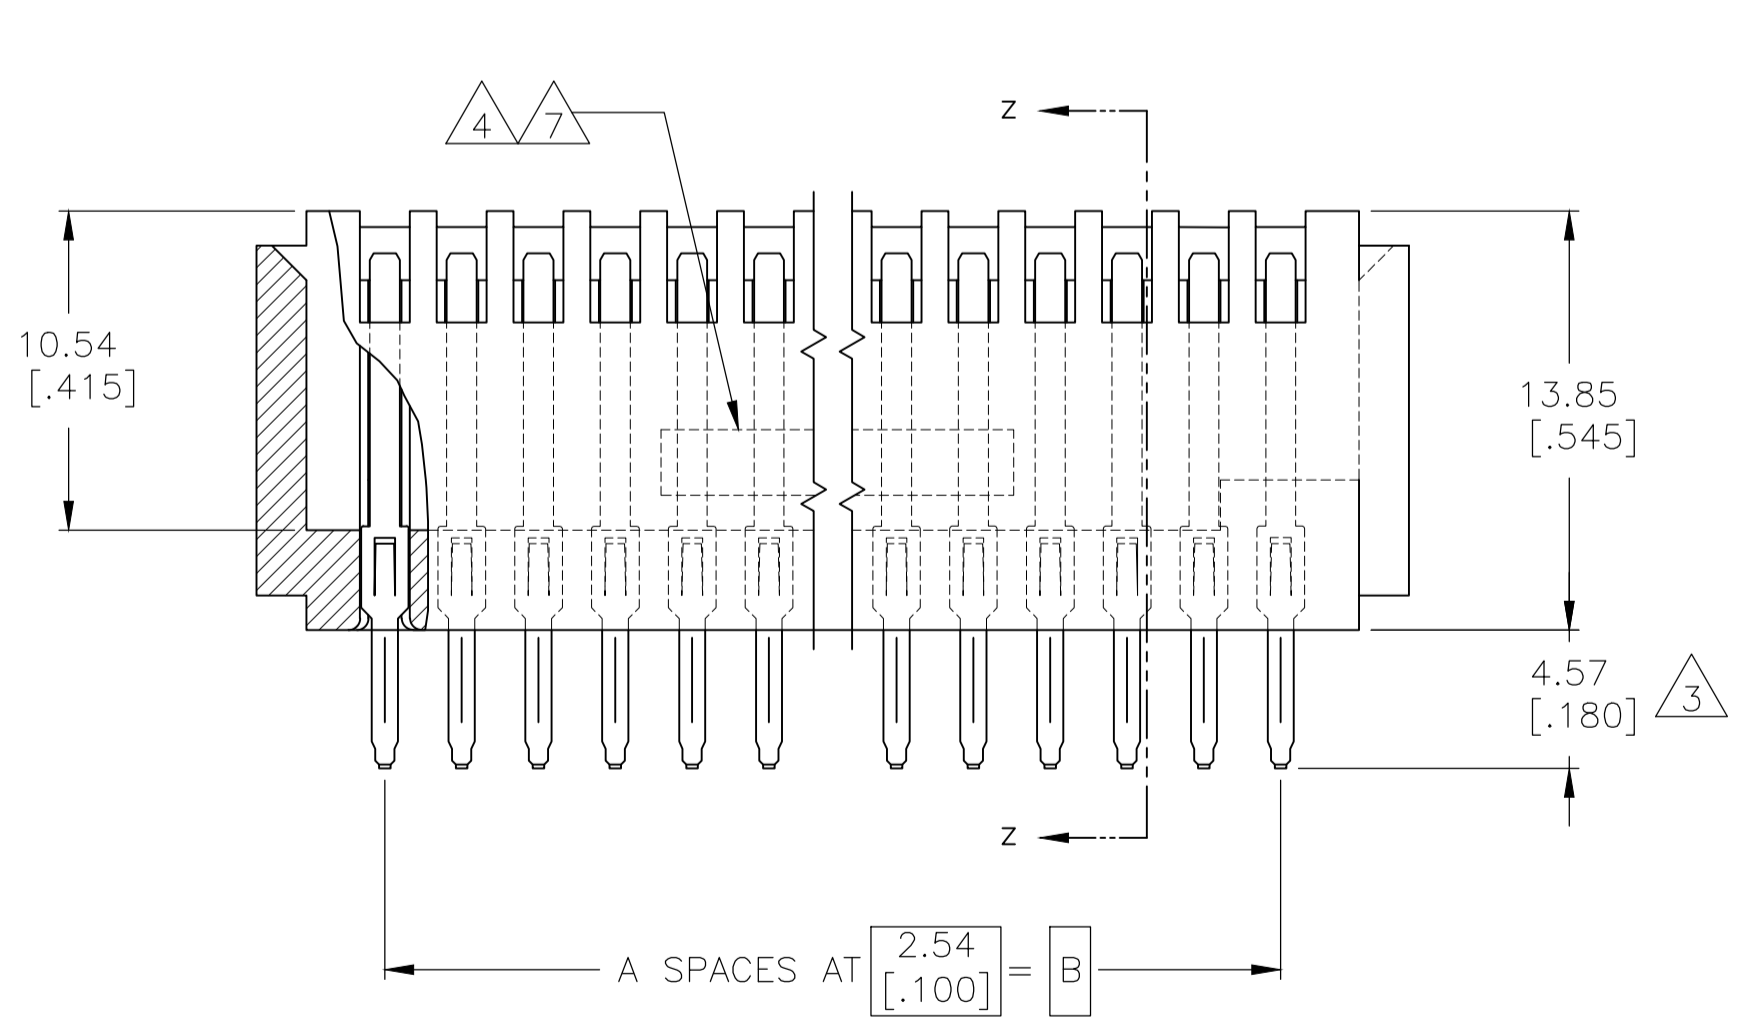

REVISIONS					
P	LTR	DESCRIPTION	DATE	DN	APVD
AD		REVISED PER ECO-20-004941	09APR2020	SY	HL

- 1 GOLD PLATE .00076[.000030] MIN. THICK OVER NICKEL UNDERPLATE PER QQ-N-290
- 2 NICKEL PL .00127[.000050] MIN THK PER QQ-N-290
- 3 SOLDER PL .00254[.000100] MIN THK
- 4 STAMPED P/N & DATE CODE
- 5 OPTIONAL: KEYING PLUG FOR INTERCONTACT KEYING IS 118982-1
- 6 OPTIONAL: CARD GUIDE (BASE NO 117169)
- 7 ALL PARTS ASSEMBLED IN MEXICO MUST BE STAMPED "ASSY IN MEXICO". THE WORD "MEXICO" CAN BE SUBSTITUTED ONLY WHERE PART SIZE PROHIBITS STAMPING "ASSY IN MEXICO", INK PER 115-9009, APPROX WHERE SHOWN, SIDE OPTIONAL
- 8 ACTION PIN REQUIRES 2.13[.084] MIN THK PC BOARD

REQUIRED HOLE DIAMETER TOLERANCES FOR COMPLIANT SECTION							
REQ'D DRILL SIZE	HOLE DIA ±.03[.001]	PLATING THICKNESS		HOLE DIAMETER		COPPER HARDNESS (KNOOP)	PAD DIA MIN
		COPPER	TIN/LEAD	AFTER PLATING	AFTER REFLOW		
1.15mm	1.15 [.0453]	0.03-0.08 [.001-.003]	0.008 MIN [.0003] MIN	0.94-1.09 [.037-.043]	0.914-1.09 [.0036-.043]	150 MAX	1.57 [.062]
1.15mm	1.15 [.0453]	NOT PLATED THRU					1.65 [.065]

- 9 MATERIAL: HOUSING- VALOX 420 SEO, COLOR - BLACK, CONTACT- PHOSPHOR BRONZE
- 10 SOLDER PL .00254[.000100] MIN. THK. MATTE TIN PLATE
- 11 OBSOLETE PARTS: OBSOLETE CIS STREAMLINING PER D.RENAUD/D.SINISI