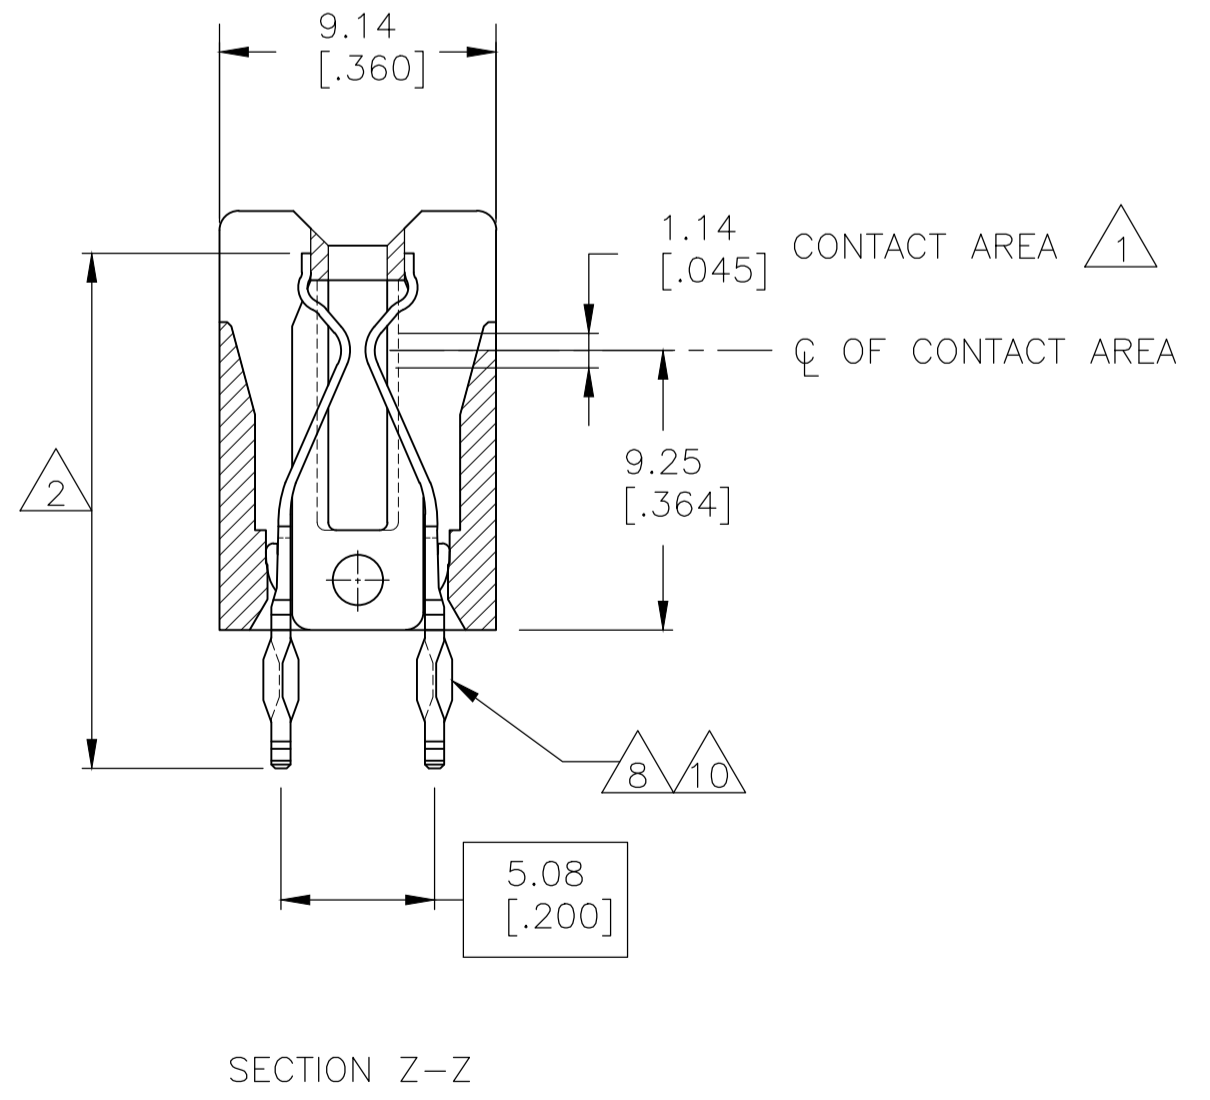

REVISIONS					
P	LTR	DESCRIPTION	DATE	DN	APVD
AD		REVISED PER ECO-20-004941	09APR2020	SY	HL

- 1 GOLD PLATE .00076[.000030] MIN. THICK OVER NICKEL UNDERPLATE PER QQ-N-290
- 2 NICKEL PL .00127[.000050] MIN THK PER QQ-N-290
- 3 SOLDER PL .00254[.000100] MIN THK
- 4 STAMPED P/N & DATE CODE
- 5 OPTIONAL: KEYING PLUG FOR INTERCONTACT KEYING IS 118982-1
- 6 OPTIONAL: CARD GUIDE (BASE NO 117169)
- 7 ALL PARTS ASSEMBLED IN MEXICO MUST BE STAMPED "ASSY IN MEXICO". THE WORD "MEXICO" CAN BE SUBSTITUTED ONLY WHERE PART SIZE PROHIBITS STAMPING "ASSY IN MEXICO", INK PER 115-9009, APPROX WHERE SHOWN, SIDE OPTIONAL
- 8 ACTION PIN REQUIRES 2.13[.084] MIN THK PC BOARD

REQUIRED HOLE DIAMETER TOLERANCES FOR COMPLIANT SECTION							
REQ'D DRILL SIZE	HOLE DIA ±.03[.001]	PLATING THICKNESS		HOLE DIAMETER		COPPER HARDNESS (KNOOP)	PAD DIA MIN
		COPPER	TIN/LEAD	AFTER PLATING	AFTER REFLOW		
1.15mm	1.15 [.0453]	0.03-0.08 [.001-.003]	0.008 MIN [.0003] MIN	0.94-1.09 [.037-.043]	0.914-1.09 [.0036-.043]	150 MAX	1.57 [.062]
1.15mm	1.15 [.0453]	NOT PLATED THRU					1.65 [.065]

- 9 MATERIAL: HOUSING- VALOX 420 SEO, COLOR - BLACK, CONTACT- PHOSPHOR BRONZE
- 10 SOLDER PL .00254[.000100] MIN. THK. MATTE TIN PLATE
- 11 OBSOLETE PARTS: OBSOLETE CIS STREAMLINING PER D.RENAUD/D.SINISI

		158.34 [6.234]	155.04 [6.104]	149.86 [5.900]	59	60	9-119738-6
		145.64 [5.734]	142.34 [5.604]	137.16 [5.400]	54	55	9-119738-1
		132.94 [5.234]	129.64 [5.104]	124.46 [4.900]	49	50	8-119738-6
		107.54 [4.234]	104.24 [4.104]	99.06 [3.900]	39	40	7-119738-6
		97.38 [3.834]	94.08 [3.704]	88.90 [3.500]	35	36	7-119738-2
		87.22 [3.434]	83.92 [3.304]	78.74 [3.100]	31	32	6-119738-8
		84.68 [3.334]	81.38 [3.204]	76.20 [3.000]	30	31	6-119738-7
		82.14 [3.234]	78.84 [3.104]	73.66 [2.900]	29	30	6-119738-6
		77.06 [3.034]	73.76 [2.904]	68.58 [2.700]	27	28	6-119738-4
		69.44 [2.734]	66.14 [2.604]	60.96 [2.400]	24	25	6-119738-1
		66.90 [2.634]	63.60 [2.504]	58.42 [2.300]	23	24	6-119738-0
		61.82 [2.434]	58.52 [2.304]	53.34 [2.100]	21	22	5-119738-8
		56-74 [2.234]	53.44 [2.104]	48.26 [1.900]	19	20	5-119738-6
		51.66 [2.034]	48.36 [1.904]	43.18 [1.700]	17	18	5-119738-4
		44.04 [1.734]	40.74 [1.604]	35.56 [1.400]	14	15	5-119738-1
		158.34 [6.234]	155.04 [6.104]	149.86 [5.900]	59	60	4-119738-6
							4-119738-5
							4-119738-4
							4-119738-3
							4-119738-2
							4-119738-1
							4-119738-0
							3-119738-9
							3-119738-8
							3-119738-7
							3-119738-6
							3-119738-5
							3-119738-4
							3-119738-3
							3-119738-2
							3-119738-0
							2-119738-9
							2-119738-8
							2-119738-7
							2-119738-6
							2-119738-5
							2-119738-4
							2-119738-3
							2-119738-2
							2-119738-1
							2-119738-0
							1-119738-9
							1-119738-8
							1-119738-7
							1-119738-6
							1-119738-5
							1-119738-4
							1-119738-3
							1-119738-2
							1-119738-1
							119738-9
							119738-8
							119738-7
							119738-6
							119738-5
							119738-4
							119738-3
							119738-2
							119738-1
							119738-0
							119738-9
							119738-8
							119738-7
							119738-6
							119738-5
							119738-4
							119738-3
							119738-2
							119738-1
							119738-0
							119738-9
							119738-8
							119738-7
							119738-6
							119738-5
							119738-4
							119738-3
							119738-2
							119738-1
							119738-0
							119738-9
							119738-8
							119738-7
							119738-6
							119738-5
							119738-4
							119738-3
							119738-2
							119738-1
							119738-0
							119738-9
							119738-8
							119738-7
							119738-6
							119738-5
							119738-4
							119738-3
							119738-2
							119738-1
							119738-0
							119738-9
							119738-8
							119738-7
							119738-6
							119738-5
							119738-4
							119738-3
							119738-2
							119738-1
							119738-0
							119738-9
							119738-8
							119738-7
							119738-6
							119738-5
							119738-4
							119738-3
							119738-2
							119738-1
							119738-0
							119738-9
							119738-8
							119738-7
							119738-6
							119738-5
							119738-4
							119738-3
							119738-2
							119738-1
							119738-0
							119738-9
							119738-8
							119738-7
							119738-6
							119738-5
							119738-4
							119738-3
							119738-2
							119738-1
							119738-0
							119738-9
							119738-8
							119738-7
							119738-6
							119738-5
							119738-4
							119738-3
							119738-2
							119738-1
							119738-0
							119738-9