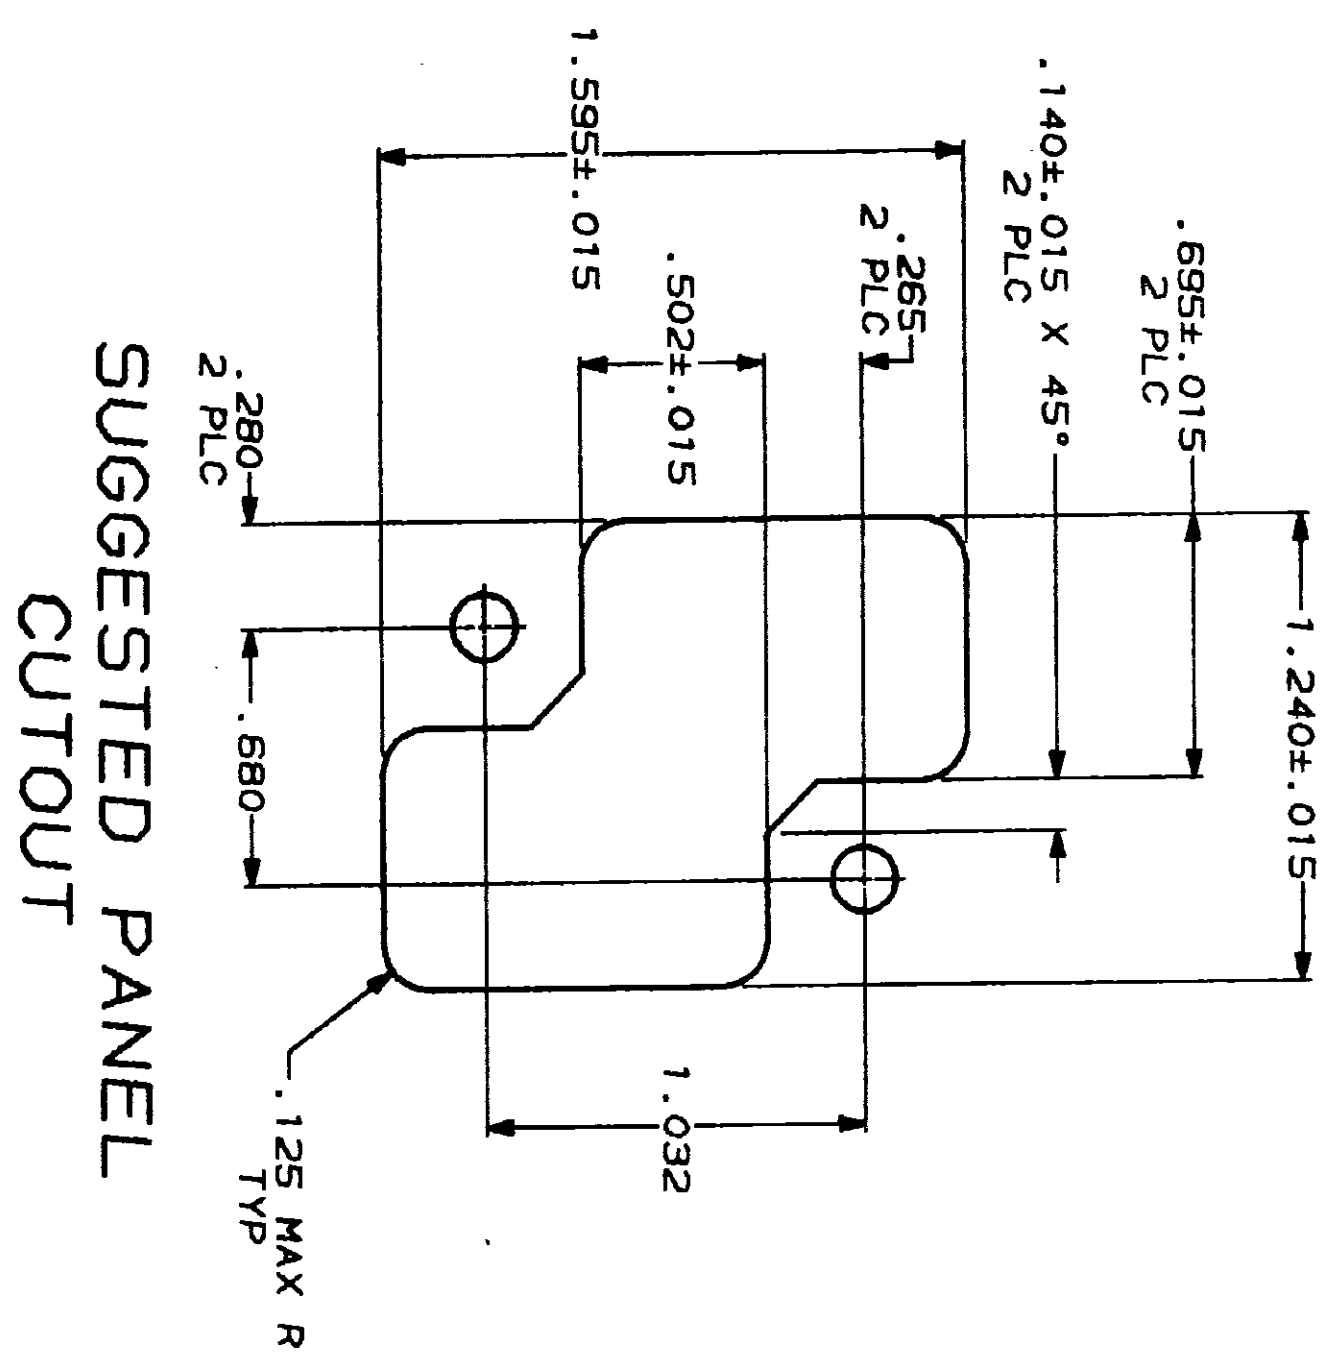

DRAWING MADE IN THIRD ANGLE PROJECTION
 THIS DRAWING IS UNPUBLISHED.
 BY AMP INCORPORATED. ALL INTERNATIONAL RIGHTS RESERVED.

NO	REV	DATE	DESCRIPTION	APPROVED
1	BD 39		REDRAIN AND REV ECU B05024	A

1. THIS CONNECTOR MATES WITH SOCKET HOUSING DRAWING NUMBER 212608.
2. CAVITIES 1 AND 4 SHOULD NOT BE USED WITH GROUND PIN.

DO NOT SCALE PRINT. DIMENSIONS SPECIFIED IN INCHES TOLERANCES ON: 2 PLC DEC ± .005 3 PLC DEC ± .010 ANGLES ± 1° MATERIAL THERMOPLASTIC BLACK FINISH		DR 05/07/91 R. SHINEY 5-13-91 APPD A. TRAVIS 5/14/91 PRODUCT SPEC APPLICATION SPEC WEIGHT		AMP AMP Incorporated Harrisburg, PA 17105-3608 NAME RECEPTACLE HOUSING, DRAWER CONNECTOR, 4 POSN, METRIMATE SIZE CAGE CODE 00779 DRAWING NO 212609 SCALE 2:1 SHEET 1 OF 1	
--	--	---	--	---	--