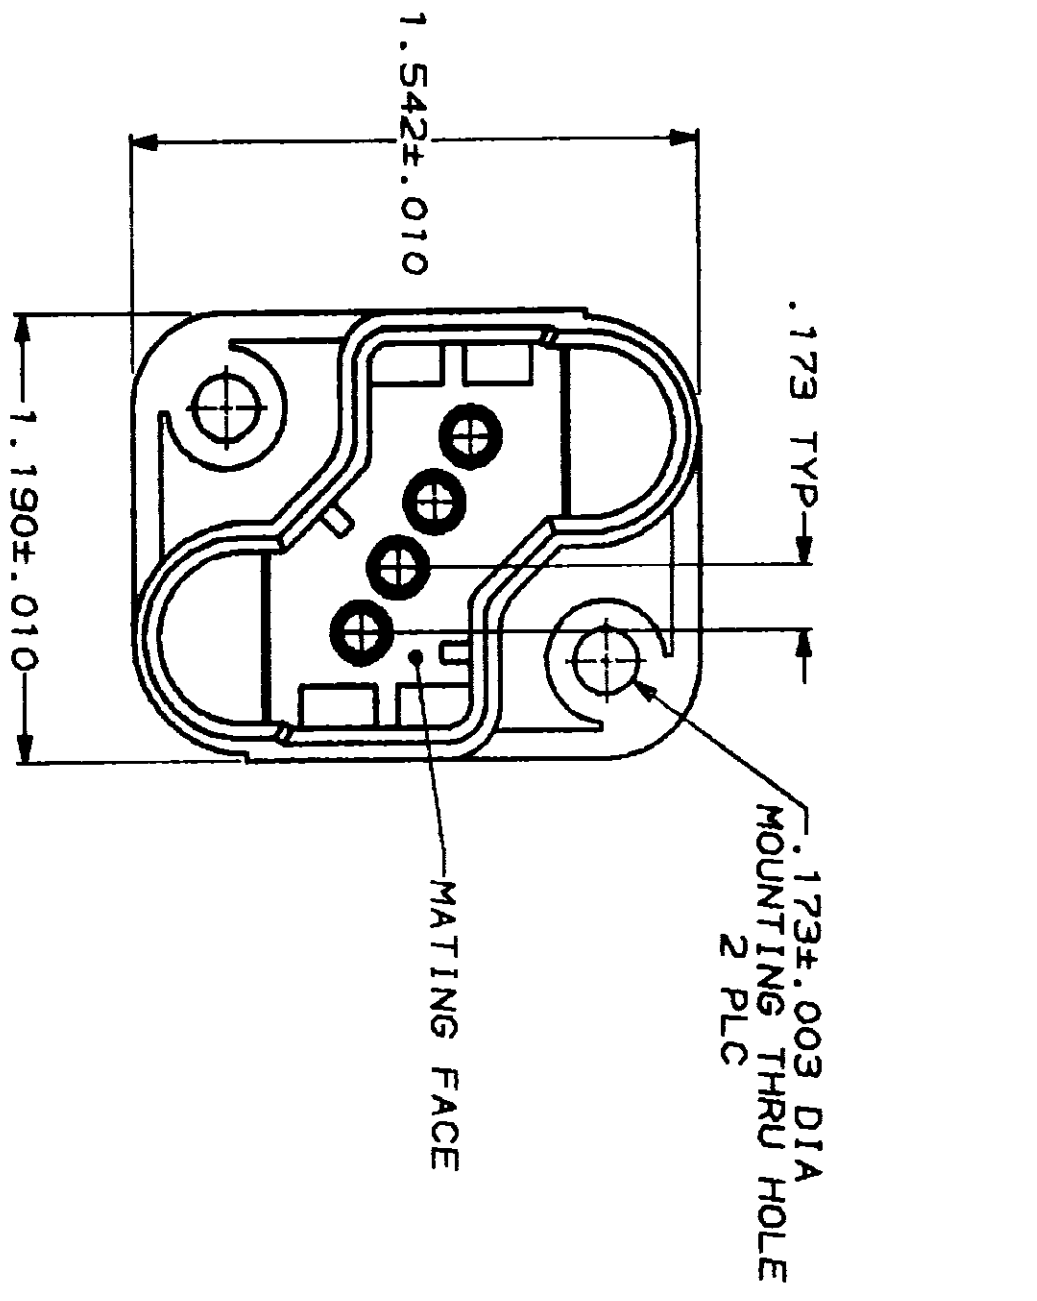

DRAWING MADE IN THIRD ANGLE PROJECTION
 THIS DRAWING IS UNPUBLISHED.
 BY AMP INCORPORATED. ALL INTERNATIONAL RIGHTS RESERVED.

NO	REV	DATE	DESCRIPTION	APPROVED
1	BD 39		REDRAIN AND REV ECU B05024	A

1. THIS CONNECTOR MATES WITH SOCKET HOUSING DRAWING NUMBER 212608.
2. CAVITIES 1 AND 4 SHOULD NOT BE USED WITH GROUND PIN.

DO NOT SCALE PRINT. DIMENSIONS SPECIFIED IN INCHES TOLERANCES ON: 2 PLC DEC ± .005 3 PLC DEC ± .010 ANGLES ± 1° MATERIAL THERMOPLASTIC BLACK FINISH		DR 05/07/91 R. SHINEY 5-13-91 APPD A. TRAVIS 5/14/91 PRODUCT SPEC APPLICATION SPEC WEIGHT		AMP AMP Incorporated Harrisburg, PA 17105-3608 NAME RECEPTACLE HOUSING, DRAWER CONNECTOR, 4 POSN, METRIMATE SIZE CAGE CODE 00779 DRAWING NO 212609 SCALE 2:1 SHEET 1 OF 1	
--	--	---	--	---	--