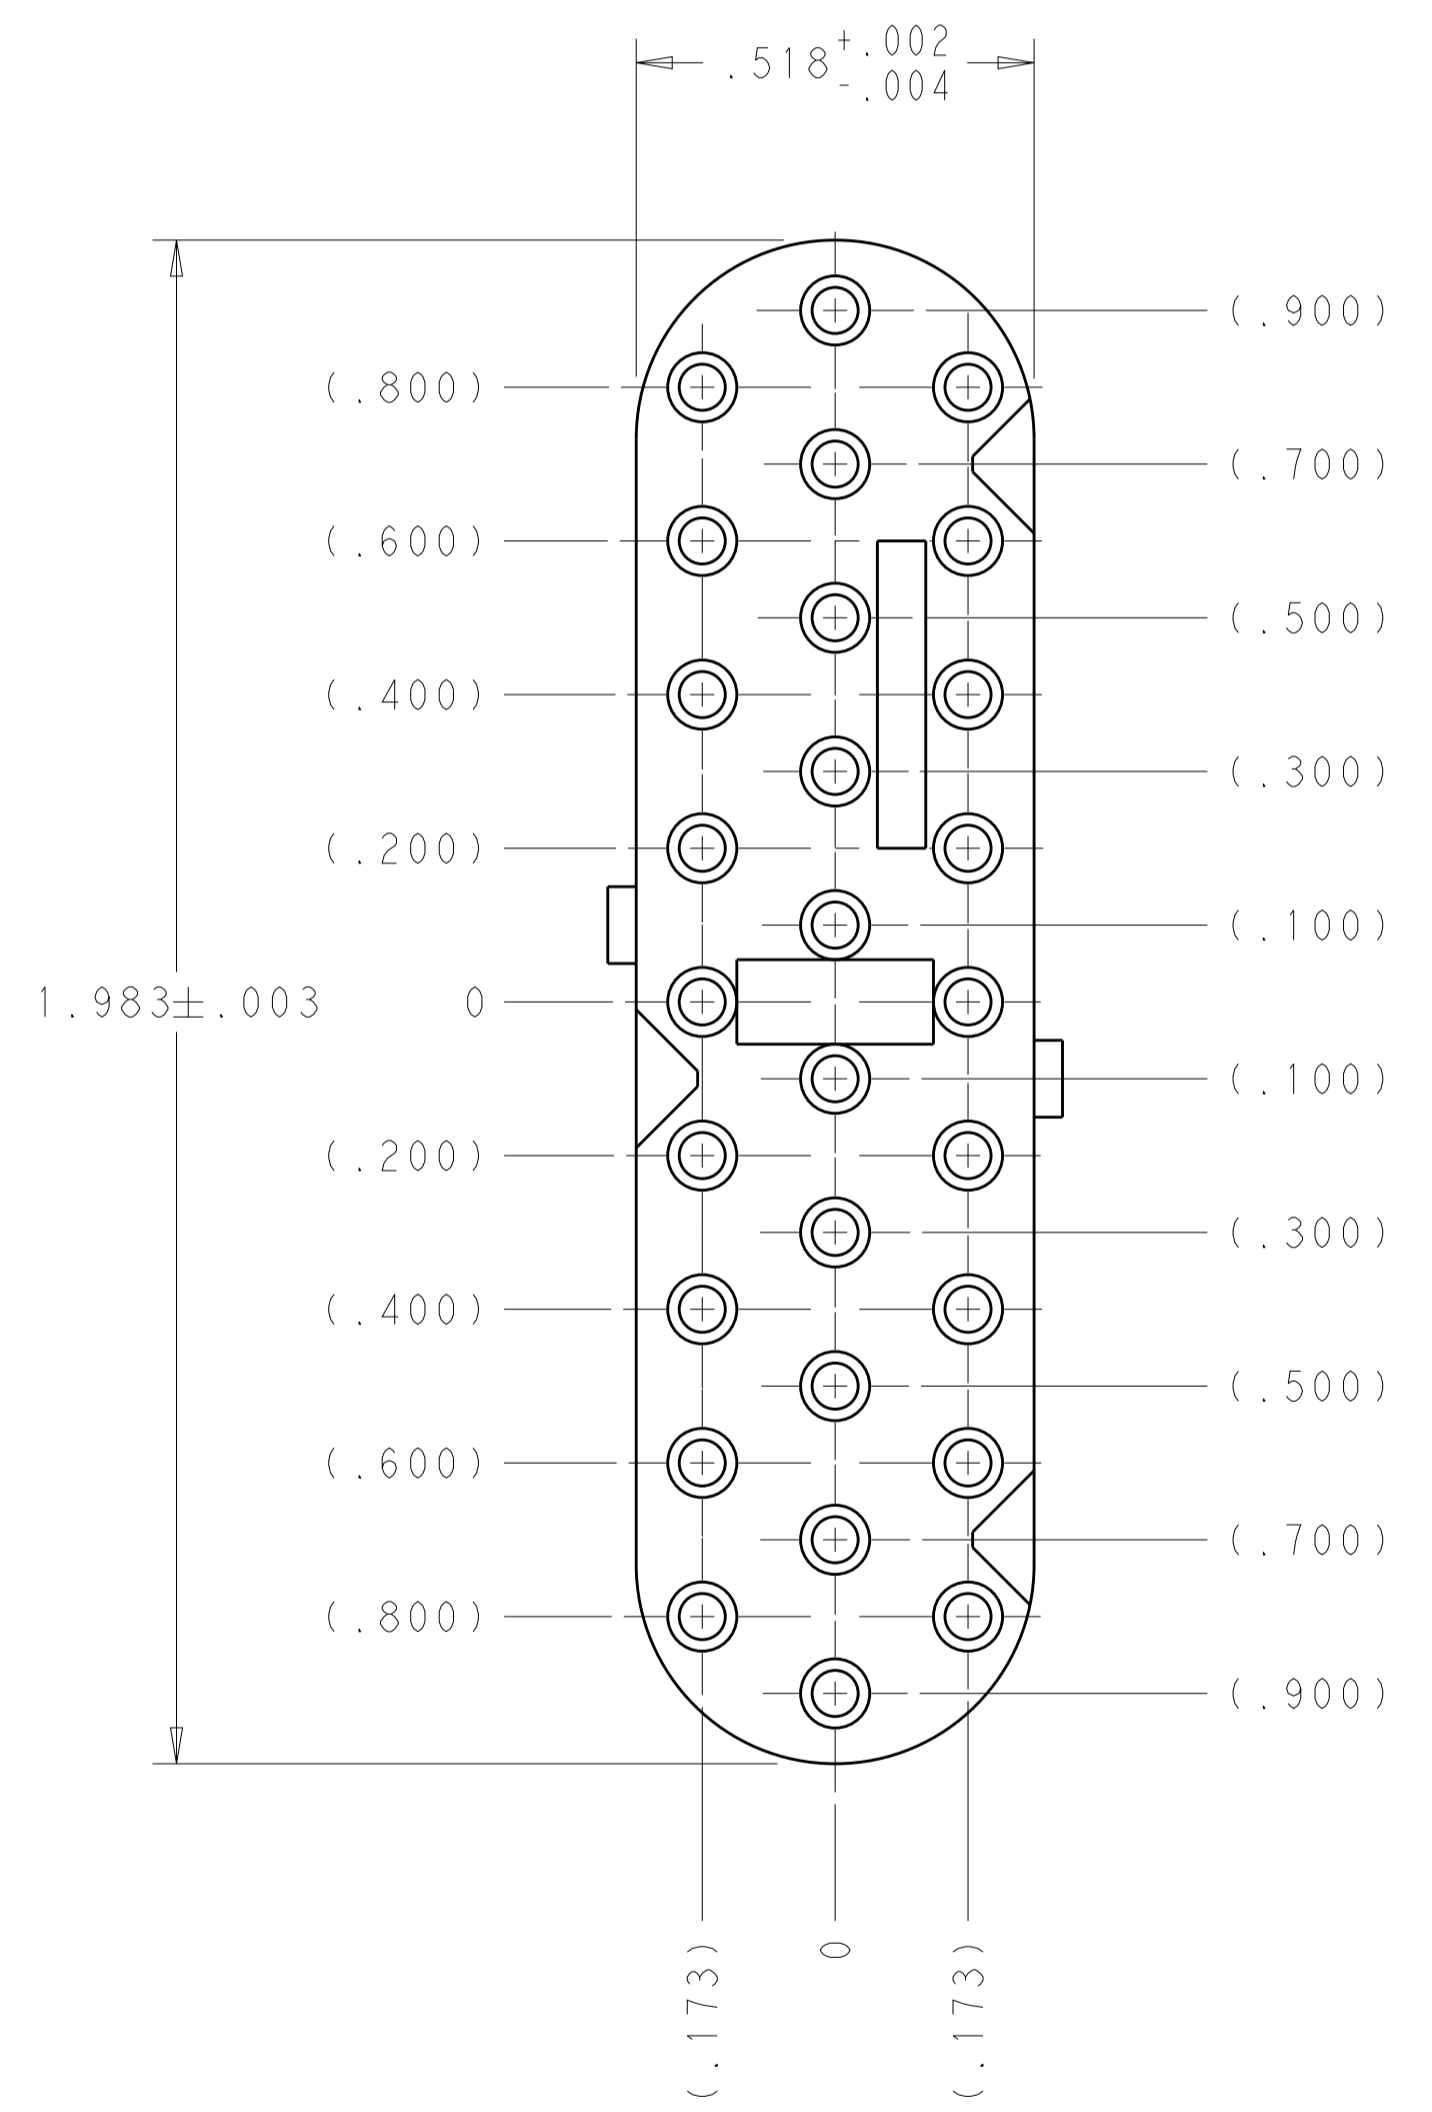

LOC	DIST	REVISIONS					
		REV	LTN	DESCRIPTION	DATE	DWN	APVD
GE	00	C1		REV PER ECO-12-015596	11OCT2012	RGV	DCS

1. CUMMINS ELECTRONICS MUST BE INFORMED BY WAY OF A PRODUCT CHANGE IDENTIFICATION OF ALL CHANGES TO THE TE CUSTOMER DRAWINGS.
2. .020 MAX WIDE NON-FILLS PERMISSIBLE IN THE V-KEYING SLOTS.

212984-1 SHOWN

KEY ID	KEYING ARRANGEMENT SCALE 1:1	PART NUMBER
SEVEN		212984-7
SIX		212984-6
FIVE		212984-5
FOUR		212984-4
THREE		212984-3
TWO		212984-2
ONE		212984-1

THIS DRAWING IS A CONTROLLED DOCUMENT.		DWN R. VESTAL 09DEC2010	TE Connectivity NAME PLUG INSERT, 28 POSITION, ECMSC
DIMENSIONS: INCHES		CHK D. STRAUSSER 09DEC2010	
TOLERANCES UNLESS OTHERWISE SPECIFIED:		APVD D. STRAUSSER 09DEC2010	RESTRICTED TO
0 PLC ±	1 PLC ±	PRODUCT SPEC	SIZE
2 PLC ±	3 PLC ±	APPLICATION SPEC	CAGE CODE
4 PLC ±.005	ANGLES ±	FINISH ±	DRAWING NO
5 PLC ±	ANGLES ±	FINISH ±	SCALE
6 PLC ±	ANGLES ±	FINISH ±	SHEET
7 PLC ±	ANGLES ±	FINISH ±	OF
8 PLC ±	ANGLES ±	FINISH ±	1
9 PLC ±	ANGLES ±	FINISH ±	REV
10 PLC ±	ANGLES ±	FINISH ±	C1

MATERIAL: VALOX 420 SEO BLACK
 WEIGHT: -
 CUSTOMER DRAWING
 A100779C=212984

X-ON Electronics

Largest Supplier of Electrical and Electronic Components

Click to view similar products for [Automotive Connectors](#) category: