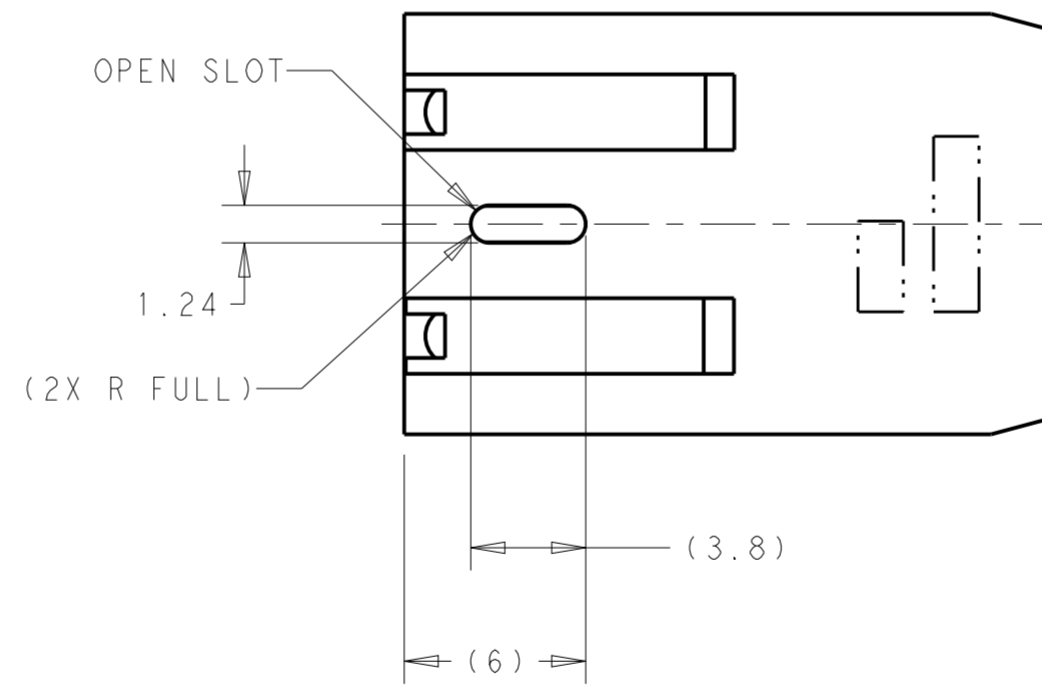

- 1. MATERIAL: VALOX 430, COLOR: RED.
- 2. 0.3mm MAXIMUM RADIUS PERMISSIBLE ON EDGES AND FILLETS SHOWN AS SHARP.
- 3. ALL RADII 0.40 UNLESS OTHERWISE SHOWN.
- 4. PARTS ARE TO BE FREE OF SCRACHES, DISCOLORATION, SALT RESIDUE, OR OTHER IMPERFECTIONS THAT MAY AFFECT FUNCTION OR FIT OF PART.

213089-1
PART NUMBER

THIS DRAWING IS A CONTROLLED DOCUMENT.		DWN K. WHITAKER 08MAY2014	TE Connectivity	
DIMENSIONS: mm		CHK T. BANAS 08MAY2014		
TOLERANCES UNLESS OTHERWISE SPECIFIED:		APVD T. BANAS 08MAY2014	NAME SPACER, 6 POSITION, FREE HANGING ABC CONNECTOR	
0 PLC ± 1 PLC ±0.3 2 PLC ±0.10 3 PLC ± 4 PLC ± ANGLES ±1° FINISH -		PRODUCT SPEC -	SIZE A200779	DRAWING NO C-213089
MATERIAL -		APPLICATION SPEC -	RESTRICTED TO -	SCALE 4:1
		WEIGHT -	SHEET 1	OF 1
		Customer Drawing	REV B	