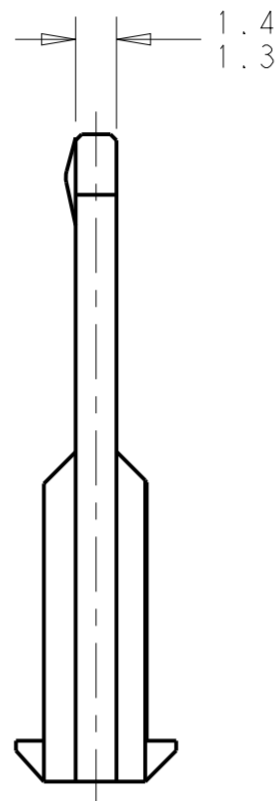

- 1. MATERIAL: VALOX 430, COLOR: RED.
- 2. 0.3mm MAXIMUM RADIUS PERMISSIBLE ON EDGES AND FILLETS SHOWN AS SHARP.
- 3. ALL RADII 0.40 UNLESS OTHERWISE SHOWN.
- 4. PARTS ARE TO BE FREE OF SCRACHES, DISCOLORATION, SALT RESIDUE, OR OTHER IMPERFECTIONS THAT MAY AFFECT FUNCTION OR FIT OF PART.

213089-1
PART NUMBER

THIS DRAWING IS A CONTROLLED DOCUMENT.		DWN K. WHITAKER 08MAY2014	TE Connectivity	
DIMENSIONS: mm		CHK T. BANAS 08MAY2014		
TOLERANCES UNLESS OTHERWISE SPECIFIED:		APVD T. BANAS 08MAY2014	NAME SPACER, 6 POSITION, FREE HANGING ABC CONNECTOR	
0 PLC ± 1 PLC ±0.3 2 PLC ±0.10 3 PLC ± 4 PLC ± ANGLES ±1° FINISH -		PRODUCT SPEC -	SIZE A200779	DRAWING NO C-213089
MATERIAL -		APPLICATION SPEC -	RESTRICTED TO -	SCALE 4:1
		WEIGHT -	SHEET 1	OF 1
		Customer Drawing	REV B	