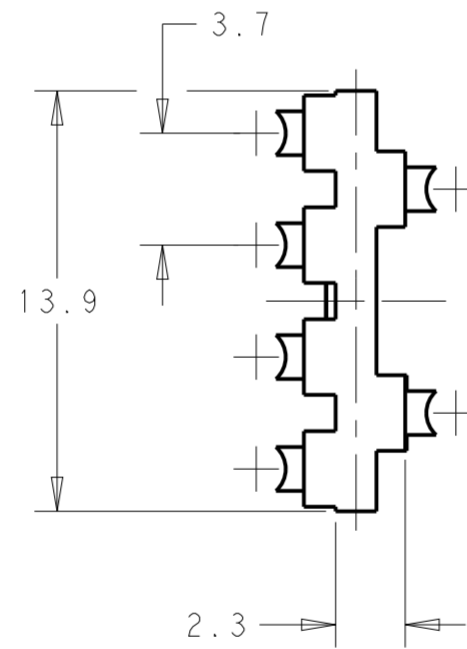

- 1. MATERIAL: VALOX 430, COLOR: RED.
- 2. 0.3mm MAXIMUM RADIUS PERMISSIBLE ON EDGES AND FILLETS SHOWN AS SHARP.
- 3. ALL RADII 0.40 UNLESS OTHERWISE SHOWN.
- 4. PARTS ARE TO BE FREE OF SCRACHES, DISCOLORATION, SALT RESIDUE, OR OTHER IMPERFECTIONS THAT MAY AFFECT FUNCTION OR FIT OF PART.

213089-1
PART NUMBER

THIS DRAWING IS A CONTROLLED DOCUMENT.		DWN K. WHITAKER 08MAY2014	TE Connectivity	
DIMENSIONS: mm		CHK T. BANAS 08MAY2014		
TOLERANCES UNLESS OTHERWISE SPECIFIED:		APVD T. BANAS 08MAY2014	NAME SPACER, 6 POSITION, FREE HANGING ABC CONNECTOR	
0 PLC ± 1 PLC ±0.3 2 PLC ±0.10 3 PLC ± 4 PLC ± ANGLES ±1° FINISH -		PRODUCT SPEC -	SIZE A200779	DRAWING NO C-213089
MATERIAL -		APPLICATION SPEC -	RESTRICTED TO -	SCALE 4:1
		WEIGHT -	SHEET 1	OF 1
		Customer Drawing	REV B	