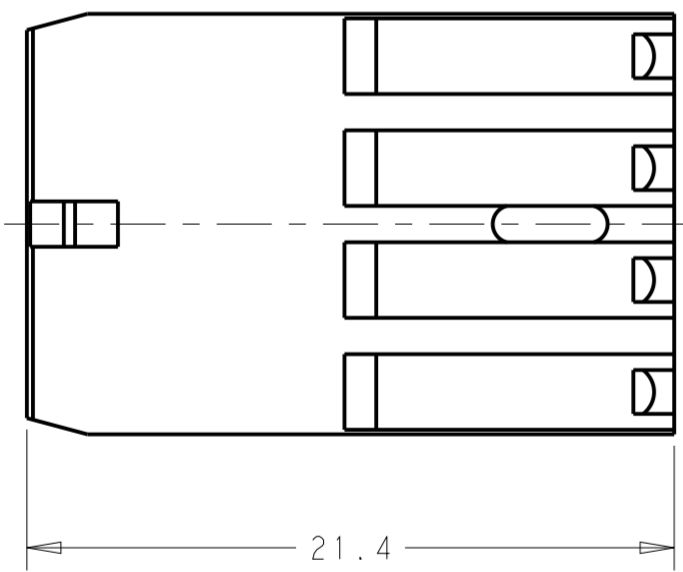

- 1. MATERIAL: VALOX 430, COLOR: RED.
- 2. 0.3mm MAXIMUM RADIUS PERMISSIBLE ON EDGES AND FILLETS SHOWN AS SHARP.
- 3. ALL RADII 0.40 UNLESS OTHERWISE SHOWN.
- 4. PARTS ARE TO BE FREE OF SCRACHES, DISCOLORATION, SALT RESIDUE, OR OTHER IMPERFECTIONS THAT MAY AFFECT FUNCTION OR FIT OF PART.

213089-1
PART NUMBER

THIS DRAWING IS A CONTROLLED DOCUMENT.		DWN K. WHITAKER 08MAY2014	TE Connectivity	
DIMENSIONS: mm		CHK T. BANAS 08MAY2014		
TOLERANCES UNLESS OTHERWISE SPECIFIED:		APVD T. BANAS 08MAY2014	NAME SPACER, 6 POSITION, FREE HANGING ABC CONNECTOR	
0 PLC ± 1 PLC ±0.3 2 PLC ±0.10 3 PLC ± 4 PLC ± ANGLES ±1° FINISH -		PRODUCT SPEC -	SIZE A200779	DRAWING NO C-213089
MATERIAL -		APPLICATION SPEC -	RESTRICTED TO -	SCALE 4:1
		WEIGHT -	SHEET 1	OF 1
		Customer Drawing	REV B	