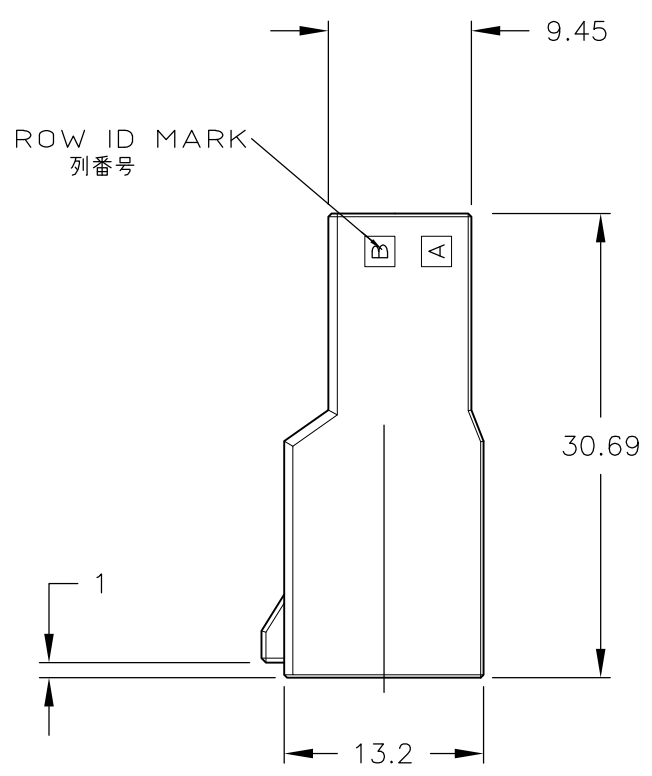

注記

① 材料：ハウジング：ガラス入り熱可塑性ポリエステル樹脂（94V-0），色：黒

~~② ハウジング全面にテフロン塗装のこと~~

NOTES

① MATERIAL:HOUSING:GLASS FILED THERMO PLASTIC ,POLYESTER(94V-0),COLOR:BLACK

~~② TO COAT ALL SURFACE OF HOUSING WITH TEFLON~~

TOLERANCES UNLESS OTHERWISE SPECIFIED:  
 一般公差  
 10 ≧ : ±0.3  
 30 ≧ : ±0.35  
 100 ≧ : ±0.4  
 ANGLE : ±3°

OBSOLETE	△	22.5	27.7	11.5	11.5	9	20	5-1318115-9	
	-	22.5	27.7	11.5	11.5	9	20	2-1318115-9	
	-	22.5	27.7	11.5	11.5	9	20	1-1318115-9	
OBSOLETE	△	12.5	17.7	11.5	11.5	5	12	5-1318115-6	
	-	12.5	17.7	11.5	11.5	5	12	3-1318115-6	
	-	12.5	17.7	11.5	11.5	5	12	2-1318115-6	
OBSOLETE	△	7.5	12.7	4	4	3	8	5-1318115-4	
	-	7.5	12.7	4	4	3	8	2-1318115-4	
	-	7.5	12.7	4	4	3	8	1-1318115-4	
OBSOLETE	△	5	10.2	4	4	2	6	5-1318115-3	
	-	5	10.2	4	4	2	6	2-1318115-3	
	-	5	10.2	4	4	2	6	1-1318115-3	
		FINISH	A	B	C	D	N	POS	P/N

THIS DRAWING IS A CONTROLLED DOCUMENT.

DIMENSIONS: mm	TOLERANCES UNLESS OTHERWISE SPECIFIED:	DWN K.IKEDA 7/DEC/'98	 TE Connectivity
	0 PLC ±-	CHK N.MATSUBARA 7/DEC/'98	
	1 PLC ±-	APVD I.HASEGAWA 7/DEC/'98	
	2 PLC ±-	PRODUCT SPEC	
MATERIAL	3 PLC ±-	108-5619	NAME
	4 PLC ±-	114-5258	2列 タブ ハウジング フリーハンギング タイプ
	ANGLES ±-	WEIGHT -	DOUBLE ROW TAB (FREE HANGING)
	FINISH	CUSTOMER DRAWING	DYNAMIC D2100D
		SCALE 2:1	SIZE A3
		SHEET 1 OF 1	CAGE CODE 00779
		REV C	DRAWING NO C-1318115