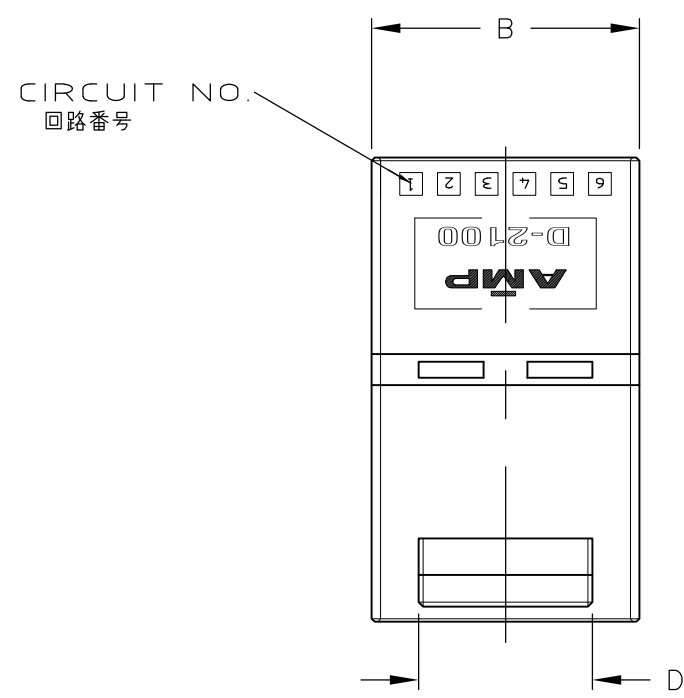

注記

① 材料：ハウジング：ガラス入り熱可塑性ポリエステル樹脂（94V-0），色：黒

~~② ハウジング全面にテフロン塗装のこと~~

NOTES

① MATERIAL:HOUSING:GLASS FILED THERMO PLASTIC ,POLYESTER(94V-0),COLOR:BLACK

~~② TO COAT ALL SURFACE OF HOUSING WITH TEFLON~~

TOLERANCES UNLESS OTHERWISE SPECIFIED:  
 一般公差  
 10 ≧ : ±0.3  
 30 ≧ : ±0.35  
 100 ≧ : ±0.4  
 ANGLE : ±3°

OBSOLETE	△	22.5	27.7	11.5	11.5	9	20	5-1318115-9	
	-	22.5	27.7	11.5	11.5	9	20	2-1318115-9	
	-	22.5	27.7	11.5	11.5	9	20	1-1318115-9	
OBSOLETE	△	12.5	17.7	11.5	11.5	5	12	5-1318115-6	
	-	12.5	17.7	11.5	11.5	5	12	3-1318115-6	
	-	12.5	17.7	11.5	11.5	5	12	2-1318115-6	
OBSOLETE	△	7.5	12.7	4	4	3	8	5-1318115-4	
	-	7.5	12.7	4	4	3	8	2-1318115-4	
	-	7.5	12.7	4	4	3	8	1-1318115-4	
OBSOLETE	△	5	10.2	4	4	2	6	5-1318115-3	
	-	5	10.2	4	4	2	6	2-1318115-3	
	-	5	10.2	4	4	2	6	1-1318115-3	
		FINISH	A	B	C	D	N	POS	P/N

THIS DRAWING IS A CONTROLLED DOCUMENT.

DIMENSIONS: mm	TOLERANCES UNLESS OTHERWISE SPECIFIED:	DWN K.IKEDA 7/DEC/'98	 TE Connectivity
	0 PLC ±-	CHK N.MATSUBARA 7/DEC/'98	
	1 PLC ±-	APVD I.HASEGAWA 7/DEC/'98	
	2 PLC ±-	PRODUCT SPEC	
MATERIAL	3 PLC ±-	108-5619	NAME
	4 PLC ±-	114-5258	2列 タブ ハウジング フリーハンギング タイプ
	ANGLES ±-	WEIGHT -	DOUBLE ROW TAB (FREE HANGING)
	FINISH	CUSTOMER DRAWING	DYNAMIC D2100D
		SCALE 2:1	SIZE A3
		SHEET 1 OF 1	CAGE CODE 00779
		REV C	DRAWING NO C-1318115