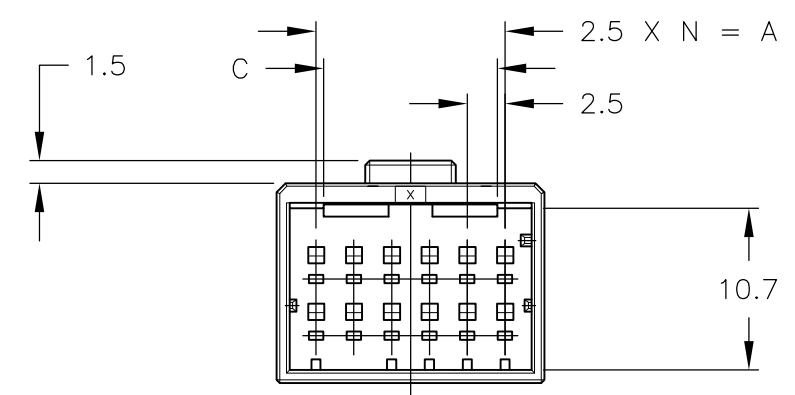

注記

① 材料：ハウジング：ガラス入り熱可塑性ポリエステル樹脂（94V-0），色：黒

~~② ハウジング全面にテフロン塗装のこと~~

NOTES

① MATERIAL:HOUSING:GLASS FILED THERMO PLASTIC ,POLYESTER(94V-0),COLOR:BLACK

~~② TO COAT ALL SURFACE OF HOUSING WITH TEFLON~~

TOLERANCES UNLESS OTHERWISE SPECIFIED:  
 一般公差  
 10 ≧ : ±0.3  
 30 ≧ : ±0.35  
 100 ≧ : ±0.4  
 ANGLE : ±3°

OBSOLETE	△	22.5	27.7	11.5	11.5	9	20	5-1318115-9	
	-	22.5	27.7	11.5	11.5	9	20	2-1318115-9	
	-	22.5	27.7	11.5	11.5	9	20	1-1318115-9	
OBSOLETE	△	12.5	17.7	11.5	11.5	5	12	5-1318115-6	
	-	12.5	17.7	11.5	11.5	5	12	3-1318115-6	
	-	12.5	17.7	11.5	11.5	5	12	2-1318115-6	
OBSOLETE	△	7.5	12.7	4	4	3	8	5-1318115-4	
	-	7.5	12.7	4	4	3	8	2-1318115-4	
	-	7.5	12.7	4	4	3	8	1-1318115-4	
OBSOLETE	△	5	10.2	4	4	2	6	5-1318115-3	
	-	5	10.2	4	4	2	6	2-1318115-3	
	-	5	10.2	4	4	2	6	1-1318115-3	
		FINISH	A	B	C	D	N	POS	P/N

THIS DRAWING IS A CONTROLLED DOCUMENT.

DIMENSIONS: mm	TOLERANCES UNLESS OTHERWISE SPECIFIED:	DWN K.IKEDA 7/DEC/'98	 TE Connectivity
	0 PLC ±-	CHK N.MATSUBARA 7/DEC/'98	
	1 PLC ±-	APVD I.HASEGAWA 7/DEC/'98	
	2 PLC ±-	PRODUCT SPEC	
MATERIAL	3 PLC ±-	108-5619	NAME
	4 PLC ±-	114-5258	2列 タブ ハウジング フリーハンギング タイプ
	ANGLES ±-	WEIGHT -	DOUBLE ROW TAB (FREE HANGING)
	FINISH	CUSTOMER DRAWING	DYNAMIC D2100D
		SCALE 2:1	SIZE A3
		SHEET 1 OF 1	CAGE CODE 00779
		REV C	DRAWING NO C-1318115