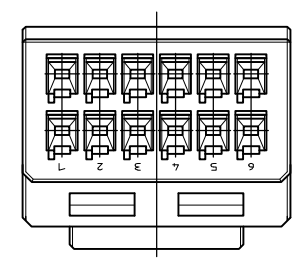

注記

① 材料：ハウジング：ガラス入り熱可塑性ポリエステル樹脂（94V-0），色：黒

~~② ハウジング全面にテフロン塗装のこと~~

NOTES

① MATERIAL:HOUSING:GLASS FILED THERMO PLASTIC ,POLYESTER(94V-0),COLOR:BLACK

~~② TO COAT ALL SURFACE OF HOUSING WITH TEFLON~~

TOLERANCES UNLESS OTHERWISE SPECIFIED:  
 一般公差  
 10 ≧ : ±0.3  
 30 ≧ : ±0.35  
 100 ≧ : ±0.4  
 ANGLE : ±3°

OBSOLETE	△	22.5	27.7	11.5	11.5	9	20	5-1318115-9	
	-	22.5	27.7	11.5	11.5	9	20	2-1318115-9	
	-	22.5	27.7	11.5	11.5	9	20	1-1318115-9	
OBSOLETE	△	12.5	17.7	11.5	11.5	5	12	5-1318115-6	
	-	12.5	17.7	11.5	11.5	5	12	3-1318115-6	
	-	12.5	17.7	11.5	11.5	5	12	2-1318115-6	
OBSOLETE	△	7.5	12.7	4	4	3	8	5-1318115-4	
	-	7.5	12.7	4	4	3	8	2-1318115-4	
	-	7.5	12.7	4	4	3	8	1-1318115-4	
OBSOLETE	△	5	10.2	4	4	2	6	5-1318115-3	
	-	5	10.2	4	4	2	6	2-1318115-3	
	-	5	10.2	4	4	2	6	1-1318115-3	
		FINISH	A	B	C	D	N	POS	P/N

THIS DRAWING IS A CONTROLLED DOCUMENT.

DIMENSIONS: mm	TOLERANCES UNLESS OTHERWISE SPECIFIED:	DWN K.IKEDA 7/DEC/'98	 TE Connectivity
	0 PLC ±-	CHK N.MATSUBARA 7/DEC/'98	
	1 PLC ±-	APVD I.HASEGAWA 7/DEC/'98	
	2 PLC ±-	PRODUCT SPEC	
MATERIAL	3 PLC ±-	108-5619	NAME
	4 PLC ±-	114-5258	2列 タブ ハウジング フリーハンギング タイプ
	ANGLES ±-	WEIGHT -	DOUBLE ROW TAB (FREE HANGING)
	FINISH	CUSTOMER DRAWING	DYNAMIC D2100D
		SCALE 2:1	SIZE A3
		SHEET 1 OF 1	CAGE CODE 00779
		REV C	DRAWING NO C-1318115