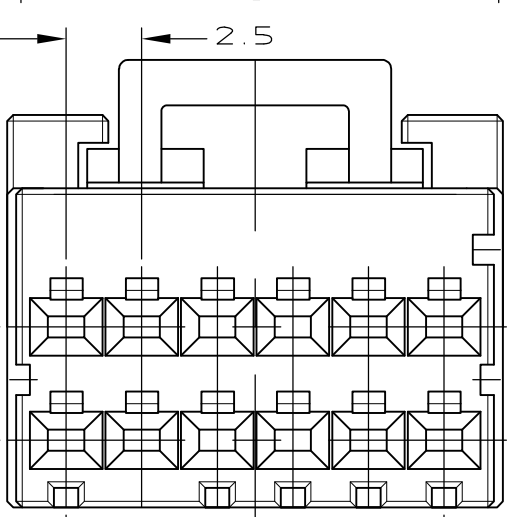

KEY LOCATION VIEW
 2-1318118-6
 9-1318118-6
 (KEYING Y)

NOTES
 1 MATERIAL:HOUSING:GLASS FILED THERMO PLASTIC ,POLYESTER(94V-0), COLOR:1-/2-/3- : BLACK : 9- : NATURAL
 2 TO COAT ALL SURFACE OF HOUSING WITH TEFLON
 3. APPEARANCE CRITERIA IS BASED ON TE CRITERIA.

FINISH	NET WEIGHT(g)	C	B	A	N	POS	PART NUMBER
-	5.58	26.4	25.8	22.5	9	20	3-1318118-9
OBSOLETE	5.58	26.4	25.8	22.5	9	20	5-1318118-9
-	5.58	26.4	25.8	22.5	9	20	9-1318118-9 2-1318118-9
-	5.58	26.4	25.8	22.5	9	20	1-1318118-9
-	4.69	21.4	20.8	17.5	7	16	9-1318118-8 2-1318118-8
OBSOLETE	4.69	21.4	20.8	17.5	7	16	1-1318118-8
-	3.8	16.4	15.8	12.5	5	12	5-1318118-6
-	3.8	16.4	15.8	12.5	5	12	3-1318118-6
-	3.8	16.4	15.8	12.5	5	12	9-1318118-6 2-1318118-6
-	3.8	16.4	15.8	12.5	5	12	1-1318118-6

SIZE A3 CAGE CODE 00779 DRAWING NO C-1318118 RESTRICTED TO -

WEIGHT CUSTOMER DRAWING SCALE 4:1 SHEET 1 OF 1 REV H

DIMENSIONS:	TOLERANCES UNLESS OTHERWISE SPECIFIED:
mm	0 PLC ± 0.3 1 PLC ± 0.35 2 PLC ± 0.35 3 PLC ± 0.4 4 PLC ± 0.4 ANGLES ± 3'