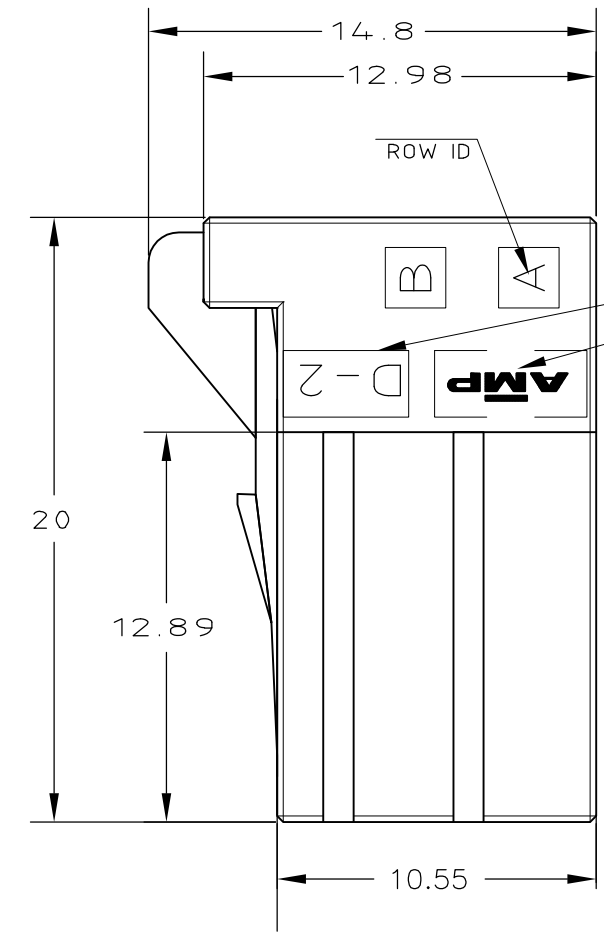

KEY LOCATION VIEW
 2-1318118-6
 9-1318118-6
 (KEYING Y)

NOTES
 1 MATERIAL:HOUSING:GLASS FILED THERMO PLASTIC ,POLYESTER(94V-0), COLOR:1-/2-/3- : BLACK : 9- : NATURAL
 2 TO COAT ALL SURFACE OF HOUSING WITH TEFLON
 3. APPEARANCE CRITERIA IS BASED ON TE CRITERIA.

FINISH	NET WEIGHT(g)	C	B	A	N	POS	PART NUMBER
-	5.58	26.4	25.8	22.5	9	20	3-1318118-9
OBSOLETE	5.58	26.4	25.8	22.5	9	20	5-1318118-9
-	5.58	26.4	25.8	22.5	9	20	9-1318118-9 2-1318118-9
-	5.58	26.4	25.8	22.5	9	20	1-1318118-9
-	4.69	21.4	20.8	17.5	7	16	9-1318118-8 2-1318118-8
OBSOLETE	4.69	21.4	20.8	17.5	7	16	1-1318118-8
-	3.8	16.4	15.8	12.5	5	12	5-1318118-6
-	3.8	16.4	15.8	12.5	5	12	3-1318118-6
-	3.8	16.4	15.8	12.5	5	12	9-1318118-6 2-1318118-6
-	3.8	16.4	15.8	12.5	5	12	1-1318118-6

THIS DRAWING IS A CONTROLLED DOCUMENT.

DWN K.IKEDA 07DEC1998
 CHK N.MATSUBARA 07DEC1998
 APVD I.HASEGAWA 07DEC1998

STE TE Connectivity

DOUBLE ROW REC HSG
 DYNAMIC D-2100D

PRODUCT SPEC 108-5619
 APPLICATION SPEC 114-5258

SIZE A3 CAGE CODE 00779 DRAWING NO C-1318118 RESTRICTED TO -

WEIGHT CUSTOMER DRAWING SCALE 4:1 SHEET 1 OF 1 REV H

DIMENSIONS:	TOLERANCES UNLESS OTHERWISE SPECIFIED:
mm	0 PLC ± 0.3 1 PLC ± 0.35 2 PLC ± 0.35 3 PLC ± 0.4 4 PLC ± 0.4 ANGLES ± 3'