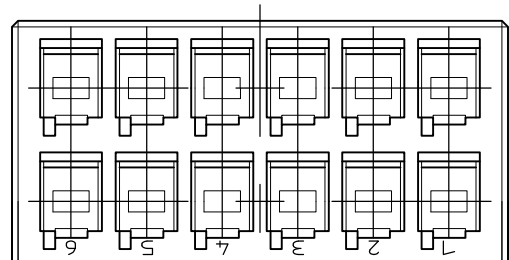

KEY LOCATION VIEW
 2-1318118-6
 9-1318118-6
 (KEYING Y)

NOTES
 1 MATERIAL:HOUSING:GLASS FILED THERMO PLASTIC ,POLYESTER(94V-0), COLOR:1-/2-/3- : BLACK : 9- : NATURAL
 2 TO COAT ALL SURFACE OF HOUSING WITH TEFLON
 3. APPEARANCE CRITERIA IS BASED ON TE CRITERIA.

SIZE A3 CAGE CODE 00779 DRAWING NO C-1318118 RESTRICTED TO -

WEIGHT CUSTOMER DRAWING SCALE 4:1 SHEET 1 OF 1 REV H

DIMENSIONS:	TOLERANCES UNLESS OTHERWISE SPECIFIED:
mm	0 PLC ± 0.3 1 PLC ± 0.35 2 PLC ± 0.35 3 PLC ± 0.4 4 PLC ± 0.4 ANGLES ± 3'