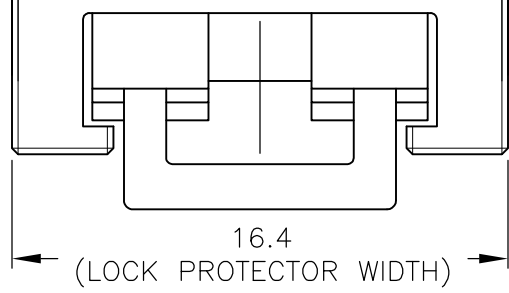

KEY LOCATION VIEW
 2-1318118-6
 9-1318118-6
 (KEYING Y)

NOTES
 1 MATERIAL:HOUSING:GLASS FILED THERMO PLASTIC ,POLYESTER(94V-0), COLOR:1-/2-/3- : BLACK : 9- : NATURAL
 2 TO COAT ALL SURFACE OF HOUSING WITH TEFLON
 3. APPEARANCE CRITERIA IS BASED ON TE CRITERIA.

SIZE A3 CAGE CODE 00779 DRAWING NO C-1318118 RESTRICTED TO -

WEIGHT CUSTOMER DRAWING SCALE 4:1 SHEET 1 OF 1 REV H

DIMENSIONS:	TOLERANCES UNLESS OTHERWISE SPECIFIED:
mm	0 PLC ± 0.3 1 PLC ± 0.35 2 PLC ± 0.35 3 PLC ± 0.4 4 PLC ± 0.4 ANGLES ± 3'