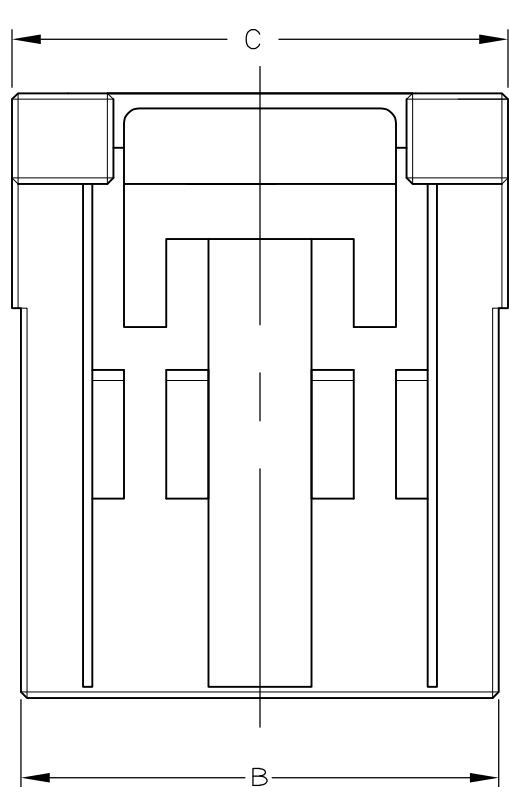

KEY LOCATION VIEW
 2-1318118-6
 9-1318118-6
 (KEYING Y)

NOTES
 1 MATERIAL:HOUSING:GLASS FILED THERMO PLASTIC ,POLYESTER(94V-0), COLOR:1-/2-/3- : BLACK : 9- : NATURAL
 2 TO COAT ALL SURFACE OF HOUSING WITH TEFLON
 3. APPEARANCE CRITERIA IS BASED ON TE CRITERIA.

FINISH	NET WEIGHT(g)	C	B	A	N	POS	PART NUMBER
-	5.58	26.4	25.8	22.5	9	20	3-1318118-9
OBSOLETE	5.58	26.4	25.8	22.5	9	20	5-1318118-9
-	5.58	26.4	25.8	22.5	9	20	9-1318118-9 2-1318118-9
-	5.58	26.4	25.8	22.5	9	20	1-1318118-9
-	4.69	21.4	20.8	17.5	7	16	9-1318118-8 2-1318118-8
OBSOLETE	4.69	21.4	20.8	17.5	7	16	1-1318118-8
-	3.8	16.4	15.8	12.5	5	12	5-1318118-6
-	3.8	16.4	15.8	12.5	5	12	3-1318118-6
-	3.8	16.4	15.8	12.5	5	12	9-1318118-6 2-1318118-6
-	3.8	16.4	15.8	12.5	5	12	1-1318118-6

SIZE A3 CAGE CODE 00779 DRAWING NO C-1318118 RESTRICTED TO -

WEIGHT CUSTOMER DRAWING SCALE 4:1 SHEET 1 OF 1 REV H

DIMENSIONS:	TOLERANCES UNLESS OTHERWISE SPECIFIED:
mm	0 PLC ± 0.3 1 PLC ± 0.35 2 PLC ± 0.35 3 PLC ± 0.4 4 PLC ± 0.4 ANGLES ± 3'