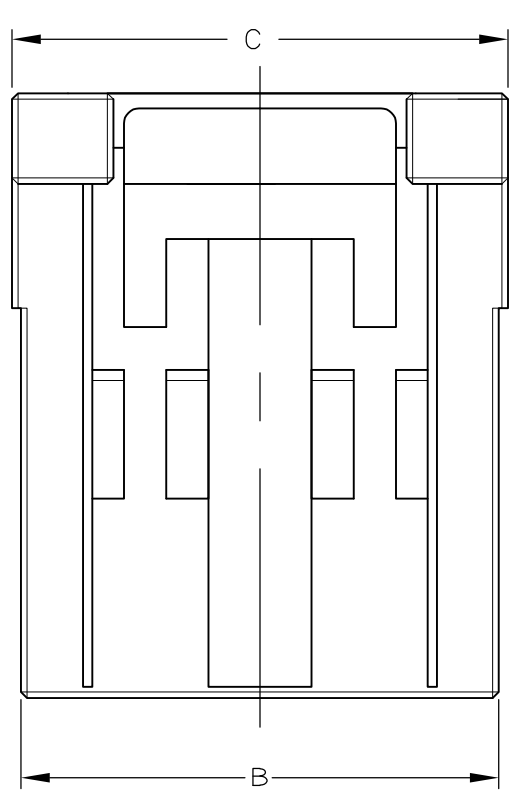

NOTES

- 1 MATERIAL:HOUSING:GLASS FILED THERMO PLASTIC ,POLYESTER(94V-0), COLOR:1-/2-/3- : BLACK : 9- : NATURAL
- 2 TO COAT ALL SURFACE OF HOUSING WITH TEFLON
- 3. APPEARANCE CRITERIA IS BASED ON TE CRITERIA.

FINISH	NET WEIGHT(g)	C	B	A	N	POS	PART NUMBER
-	5.58	26.4	25.8	22.5	9	20	3-1318118-9
OBSOLETE	5.58	26.4	25.8	22.5	9	20	5-1318118-9
-	5.58	26.4	25.8	22.5	9	20	9-1318118-9 2-1318118-9
-	5.58	26.4	25.8	22.5	9	20	1-1318118-9
-	4.69	21.4	20.8	17.5	7	16	9-1318118-8 2-1318118-8
OBSOLETE	4.69	21.4	20.8	17.5	7	16	1-1318118-8
-	3.8	16.4	15.8	12.5	5	12	5-1318118-6
-	3.8	16.4	15.8	12.5	5	12	3-1318118-6
-	3.8	16.4	15.8	12.5	5	12	9-1318118-6 2-1318118-6
-	3.8	16.4	15.8	12.5	5	12	1-1318118-6

3.75

KEY LOCATION VIEW
 2-1318118-6
 9-1318118-6
 (KEYING Y)

THIS DRAWING IS A CONTROLLED DOCUMENT.

DIMENSIONS: mm

TOLERANCES UNLESS OTHERWISE SPECIFIED:

0 PLC	±	10	±0.3
1 PLC	±	30	±0.35
2 PLC	±	100	±0.4
3 PLC	±		
4 PLC	±		
ANGLES			±3'
FINISH			