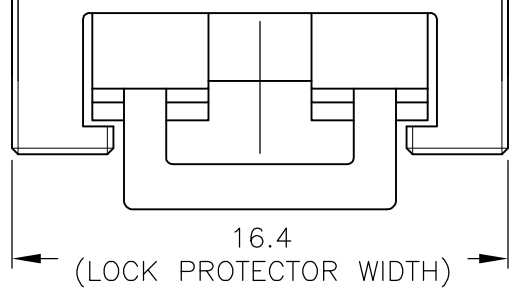

NOTES

- 1 MATERIAL:HOUSING:GLASS FILED THERMO PLASTIC ,POLYESTER(94V-0), COLOR:1-/2-/3- : BLACK : 9- : NATURAL
- 2 TO COAT ALL SURFACE OF HOUSING WITH TEFLON
- 3. APPEARANCE CRITERIA IS BASED ON TE CRITERIA.

3.75

KEY LOCATION VIEW
 2-1318118-6
 9-1318118-6
 (KEYING Y)

THIS DRAWING IS A CONTROLLED DOCUMENT.

DIMENSIONS: mm

TOLERANCES UNLESS OTHERWISE SPECIFIED:

0 PLC	±	10	±0.3
1 PLC	±	30	±0.35
2 PLC	±	100	±0.4
3 PLC	±		
4 PLC	±		
ANGLES			±3'
FINISH			