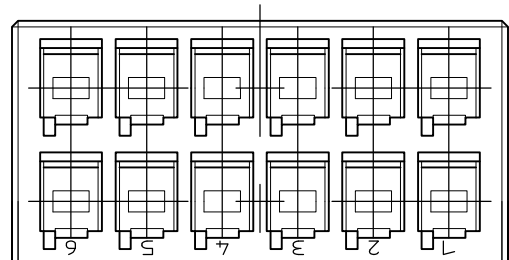

NOTES

- 1 MATERIAL:HOUSING:GLASS FILED THERMO PLASTIC ,POLYESTER(94V-0), COLOR:1-/2-/3- : BLACK : 9- : NATURAL
- 2 TO COAT ALL SURFACE OF HOUSING WITH TEFLON
- 3. APPEARANCE CRITERIA IS BASED ON TE CRITERIA.

3.75

KEY LOCATION VIEW
 2-1318118-6
 9-1318118-6
 (KEYING Y)

THIS DRAWING IS A CONTROLLED DOCUMENT.

DIMENSIONS: mm

TOLERANCES UNLESS OTHERWISE SPECIFIED:

0 PLC	±	10	±0.3
1 PLC	±	30	±0.35
2 PLC	±	100	±0.4
3 PLC	±		
4 PLC	±		
ANGLES			±3'
FINISH			