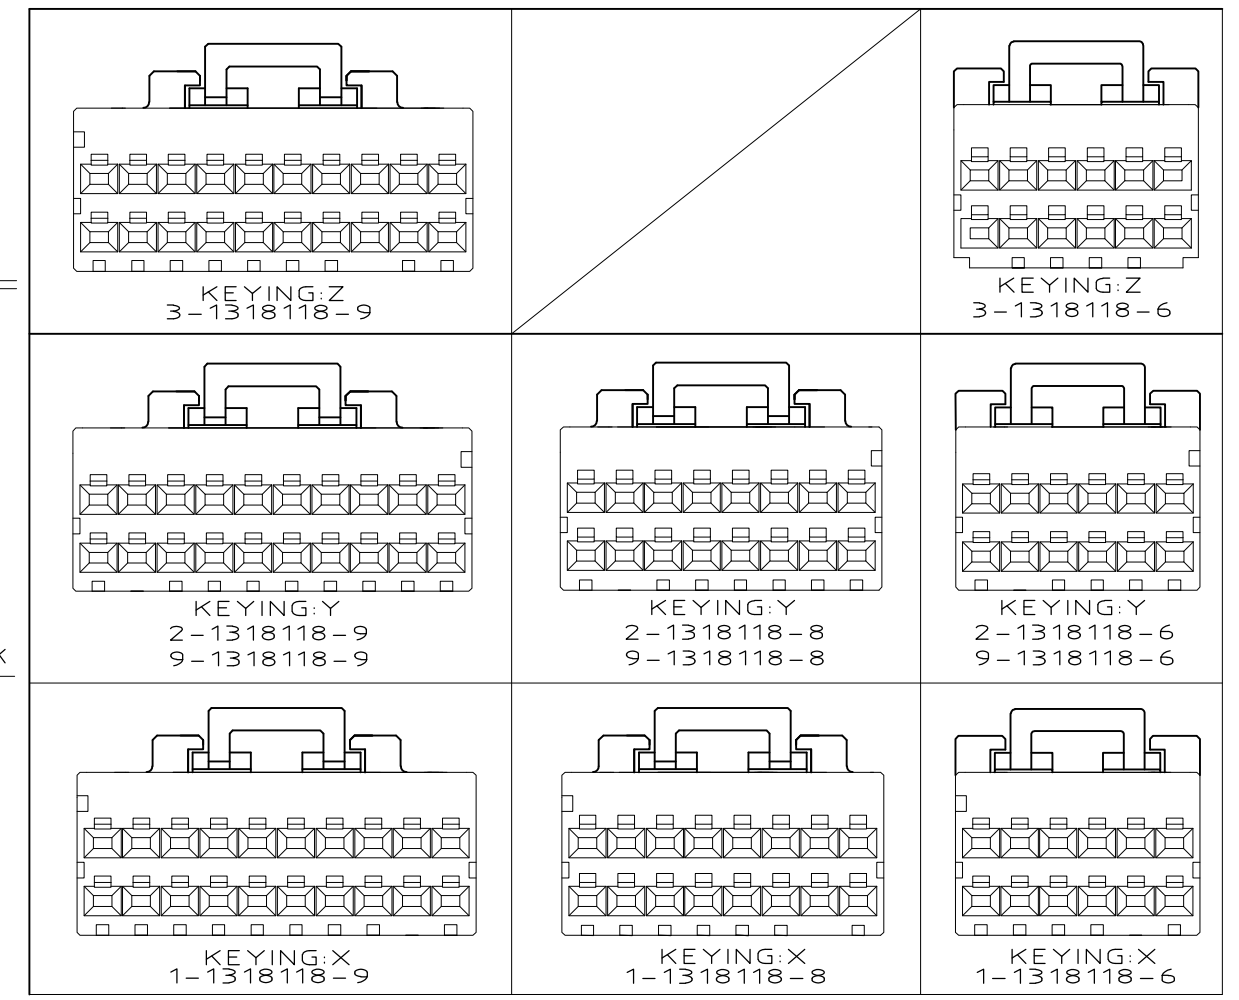

NOTES

- 1 MATERIAL:HOUSING:GLASS FILED THERMO PLASTIC ,POLYESTER(94V-0), COLOR:1-/2-/3- : BLACK : 9- : NATURAL
- 2 TO COAT ALL SURFACE OF HOUSING WITH TEFLON
- 3. APPEARANCE CRITERIA IS BASED ON TE CRITERIA.