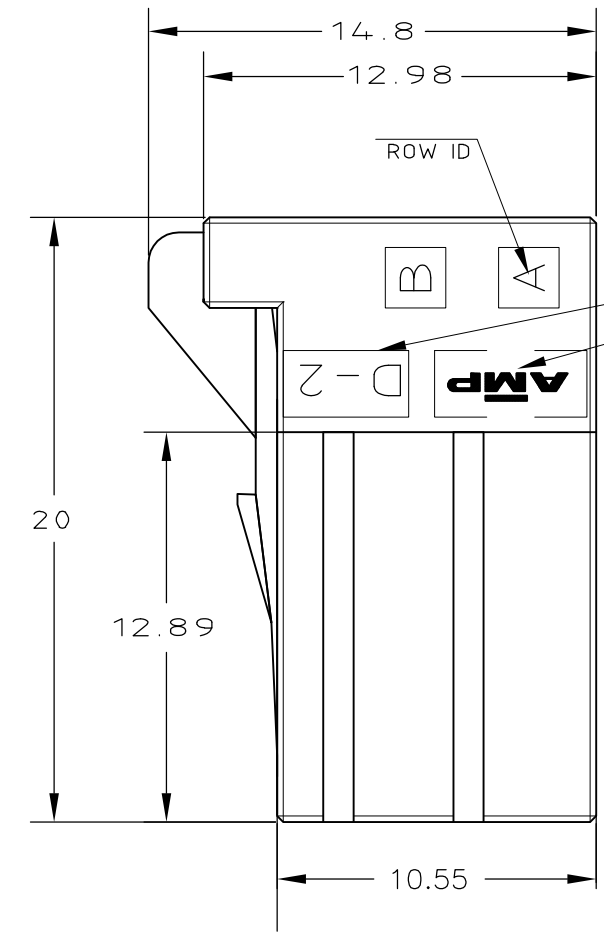

NOTES

- 1 MATERIAL:HOUSING:GLASS FILED THERMO PLASTIC ,POLYESTER(94V-0), COLOR:1-/2-/3- : BLACK : 9- : NATURAL
- 2 TO COAT ALL SURFACE OF HOUSING WITH TEFLON
- 3. APPEARANCE CRITERIA IS BASED ON TE CRITERIA.

FINISH	NET WEIGHT(g)	C	B	A	N	POS	PART NUMBER
-	5.58	26.4	25.8	22.5	9	20	3-1318118-9
OBSOLETE	5.58	26.4	25.8	22.5	9	20	5-1318118-9
-	5.58	26.4	25.8	22.5	9	20	9-1318118-9 2-1318118-9
-	5.58	26.4	25.8	22.5	9	20	1-1318118-9
-	4.69	21.4	20.8	17.5	7	16	9-1318118-8 2-1318118-8
OBSOLETE	4.69	21.4	20.8	17.5	7	16	1-1318118-8
-	3.8	16.4	15.8	12.5	5	12	5-1318118-6
-	3.8	16.4	15.8	12.5	5	12	3-1318118-6
-	3.8	16.4	15.8	12.5	5	12	9-1318118-6 2-1318118-6
-	3.8	16.4	15.8	12.5	5	12	1-1318118-6

3.75

KEY LOCATION VIEW
 2-1318118-6
 9-1318118-6
 (KEYING Y)

THIS DRAWING IS A CONTROLLED DOCUMENT.

DIMENSIONS: mm

TOLERANCES UNLESS OTHERWISE SPECIFIED:

0 PLC	±	10	±0.3
1 PLC	±	30	±0.35
2 PLC	±	100	±0.4
3 PLC	±		
4 PLC	±		
ANGLES			±3'
FINISH			

MATERIAL 1

DWN K.IKEDA 07DEC1998
 CHK N.MATSUBARA 07DEC1998
 APVD I.HASEGAWA 07DEC1998

NAME: DOUBLE ROW REC HSG DYNAMIC D-2100D

PRODUCT SPEC: 108-5619
 APPLICATION SPEC: 114-5258

WEIGHT: A300779 C-1318118