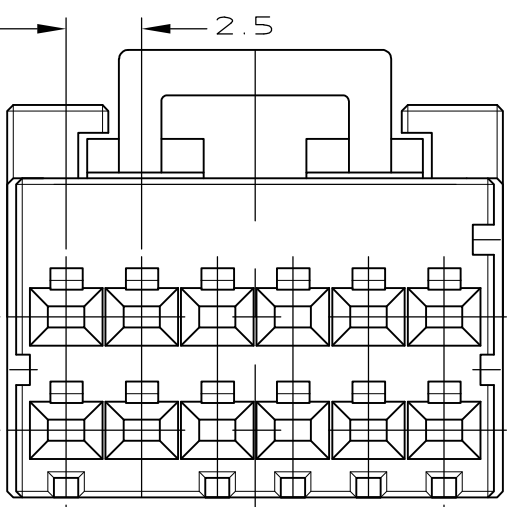

NOTES

- 1 MATERIAL:HOUSING:GLASS FILED THERMO PLASTIC ,POLYESTER(94V-0), COLOR:1-/2-/3- : BLACK : 9- : NATURAL
- 2 TO COAT ALL SURFACE OF HOUSING WITH TEFLON
- 3. APPEARANCE CRITERIA IS BASED ON TE CRITERIA.

FINISH	NET WEIGHT(g)	C	B	A	N	POS	PART NUMBER
-	5.58	26.4	25.8	22.5	9	20	3-1318118-9
OBSOLETE	5.58	26.4	25.8	22.5	9	20	5-1318118-9
-	5.58	26.4	25.8	22.5	9	20	9-1318118-9 2-1318118-9
-	5.58	26.4	25.8	22.5	9	20	1-1318118-9
-	4.69	21.4	20.8	17.5	7	16	9-1318118-8 2-1318118-8
OBSOLETE	4.69	21.4	20.8	17.5	7	16	1-1318118-8
-	3.8	16.4	15.8	12.5	5	12	5-1318118-6
-	3.8	16.4	15.8	12.5	5	12	3-1318118-6
-	3.8	16.4	15.8	12.5	5	12	9-1318118-6 2-1318118-6
-	3.8	16.4	15.8	12.5	5	12	1-1318118-6

3.75

KEY LOCATION VIEW
 2-1318118-6
 9-1318118-6
 (KEYING Y)

THIS DRAWING IS A CONTROLLED DOCUMENT.

DIMENSIONS: mm

TOLERANCES UNLESS OTHERWISE SPECIFIED:

0 PLC	±	10	±0.3
1 PLC	±	30	±0.35
2 PLC	±	100	±0.4
3 PLC	±		
4 PLC	±		
ANGLES			±3'
FINISH			