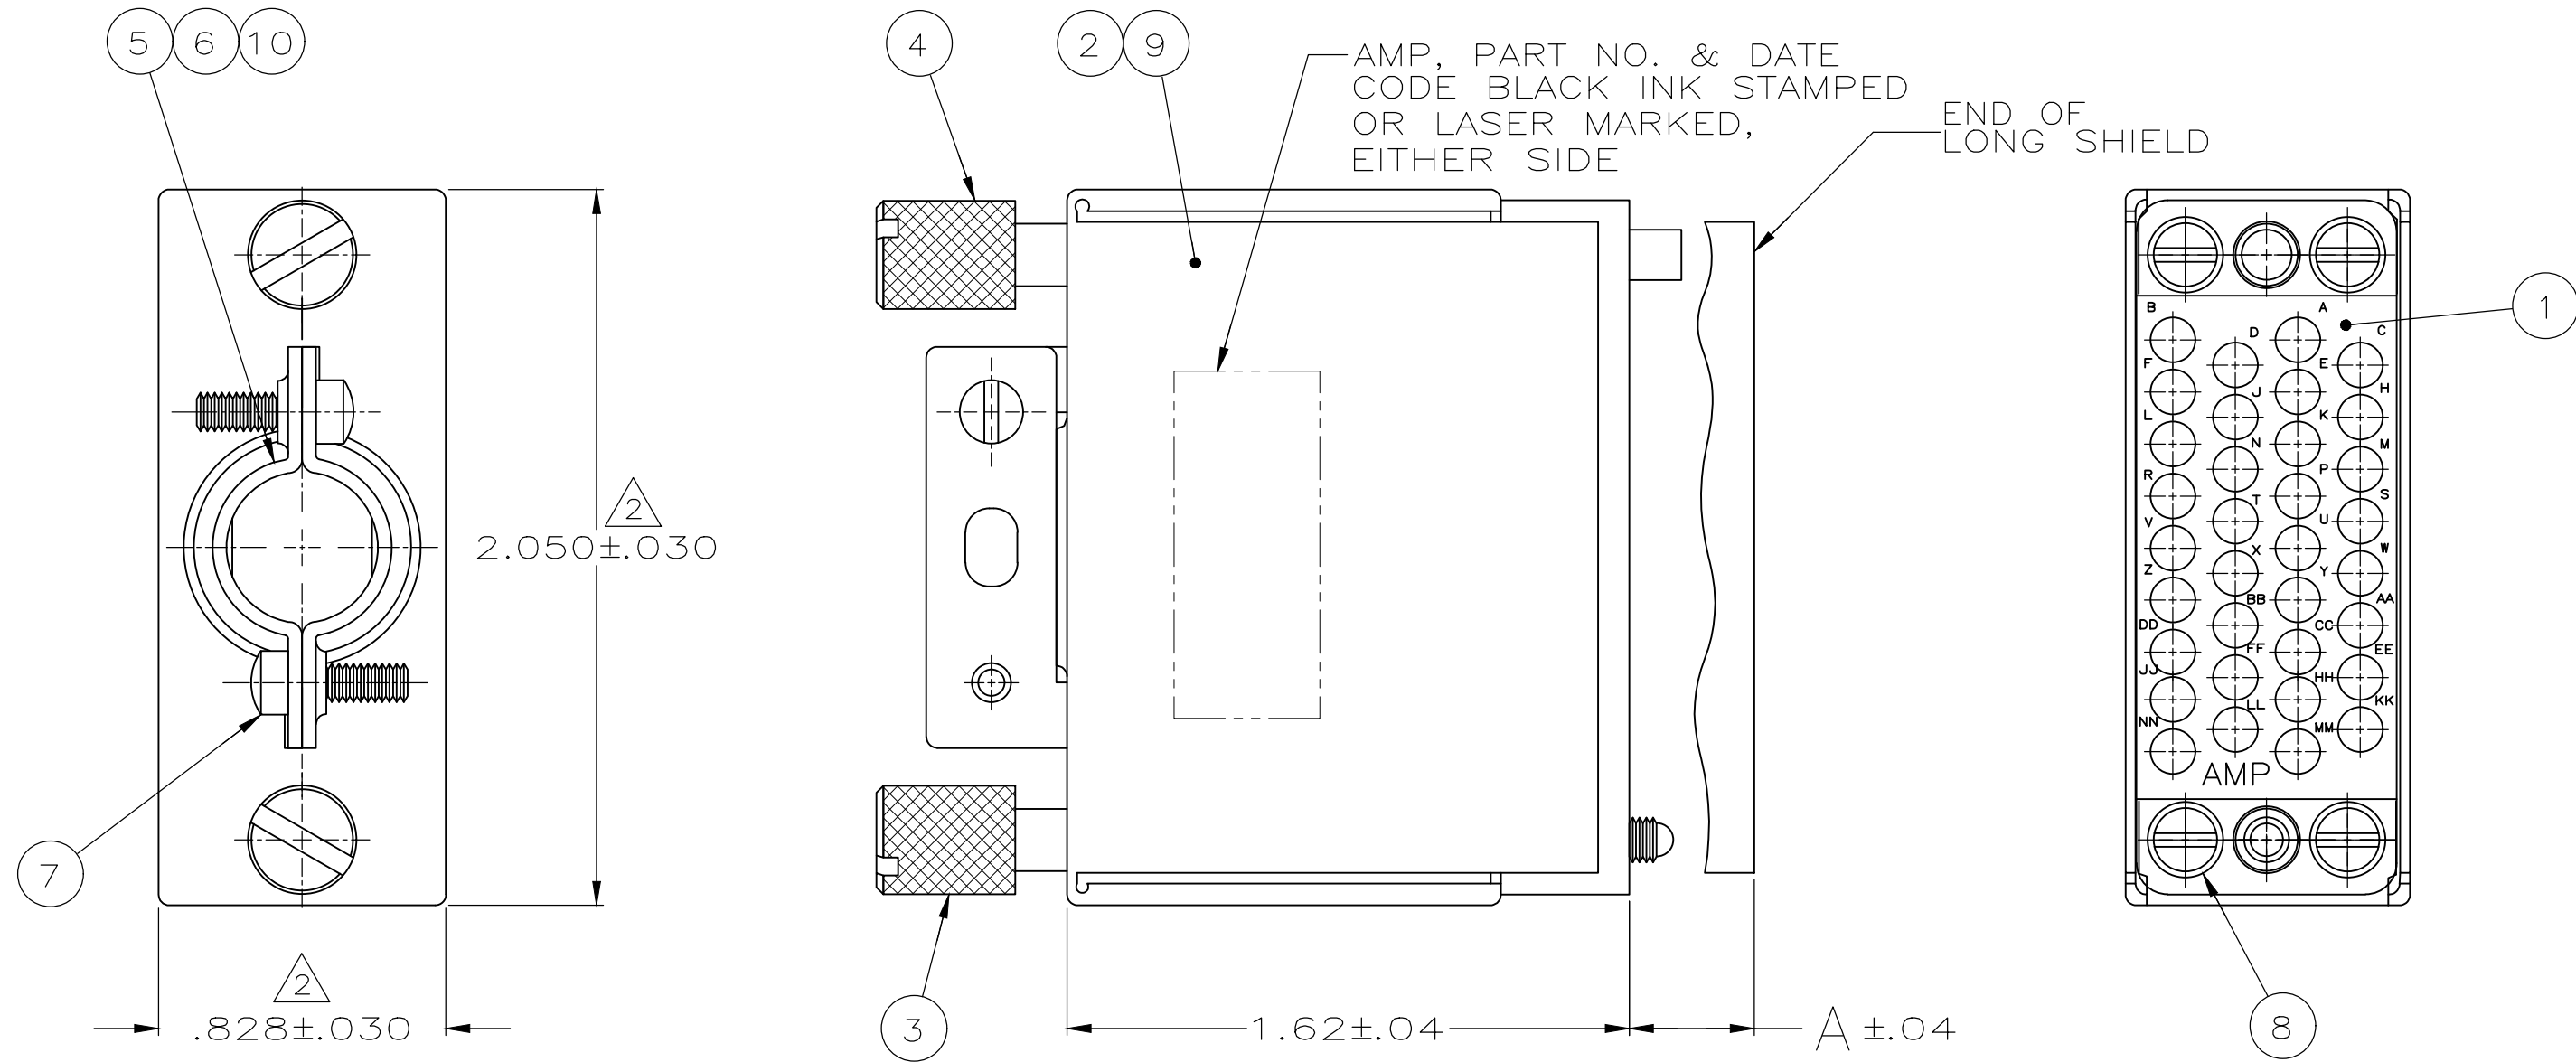

REVISIONS					
P	LTR	DESCRIPTION	DATE	DWN	APVD
J		REVISED PER ECO-18-007011	21MAY2018	KH	MZ

- 1 PARTIALLY ASSEMBLED.
- 2 DIMENSION APPLIES AT BASE OF BEND.
- 3 ALL ITEMS BULK PACKAGED SEPARATELY WITHOUT INK MARKING. KITS TO BE ORDERED IN MULTIPLES OF 100 ONLY.
- 4 OBSOLETE PARTS: OBSOLETE CIS STREAMLINING PER D.RENAUD/D.SINISI

-	.1176-.1643	213300-8	OBSOLETE	4
-	.0314-.0707	213300-7		
-	.1491-.2336	213300-6	OBSOLETE	4
-	.1491-.2336	213300-5	OBSOLETE	4
.36	.1176-.1643	213300-4	OBSOLETE	4
.36	.1491-.2336	213300-3	OBSOLETE	
-	.1176-.1643	213300-2		
-	.1491-.2336	213300-1		
A	CABLE AREA SQ. IN.	PART NO.		

4 OBSOLETE  
 3 OBSOLETE  
 4 OBSOLETE  
 4 OBSOLETE  
 4 OBSOLETE

-	2	-	-	-	-	-	-	CABLE CLAMP	STEEL, PLATED ZINC	10
-	-	-	-	1	1	-	-	SHIELD, LONG	ALUMINUM, ANODIZED	9
4	4	4	4	4	4	4	4	SCREW, #4-40, .250 LG.	STEEL, PLATED ZINC	8
2	2	2	2	2	2	2	2	SCREW, #4-40, .375 LG.	STEEL, PLATED ZINC	7
2	-	-	-	2	-	2	-	CABLE CLAMP	STEEL, PLATED ZINC	6
-	-	2	2	-	2	-	2	CABLE CLAMP	STEEL, PLATED ZINC	5
1	1	1	1	1	1	1	1	JACKSCREW, FEMALE	STAINLESS STEEL	4
1	1	1	1	1	1	1	1	JACKSCREW, MALE	STAINLESS STEEL	3
1	1	1	1	-	-	1	1	SHIELD, SHORT	ALUMINUM, ANODIZED	2
-	1	1	-	1	1	1	1	BLOCK, PLUG HSG.	PHENOLIC, BLACK	1
-8	-7	-6	-5	-4	-3	-2	-1	DESCRIPTION	REMARKS	ITEM NO.

THIS DRAWING IS A CONTROLLED DOCUMENT.

DWN	D.ERDMAN	10-17-86
CHK	L.LAWVER	10-17-86
APVD	R.WALTER	10-21-86
PRODUCT SPEC		
APPLICATION SPEC		

TE Connectivity Ltd.

KIT ASSEMBLY, PLUG, 34 POSITION, M SERIES

SIZE	A2	CAGE CODE	00779	DRAWING NO	C-213300	RESTRICTED TO	-
WEIGHT	0	SCALE	2:1	SHEET	1 of 1	REV	J