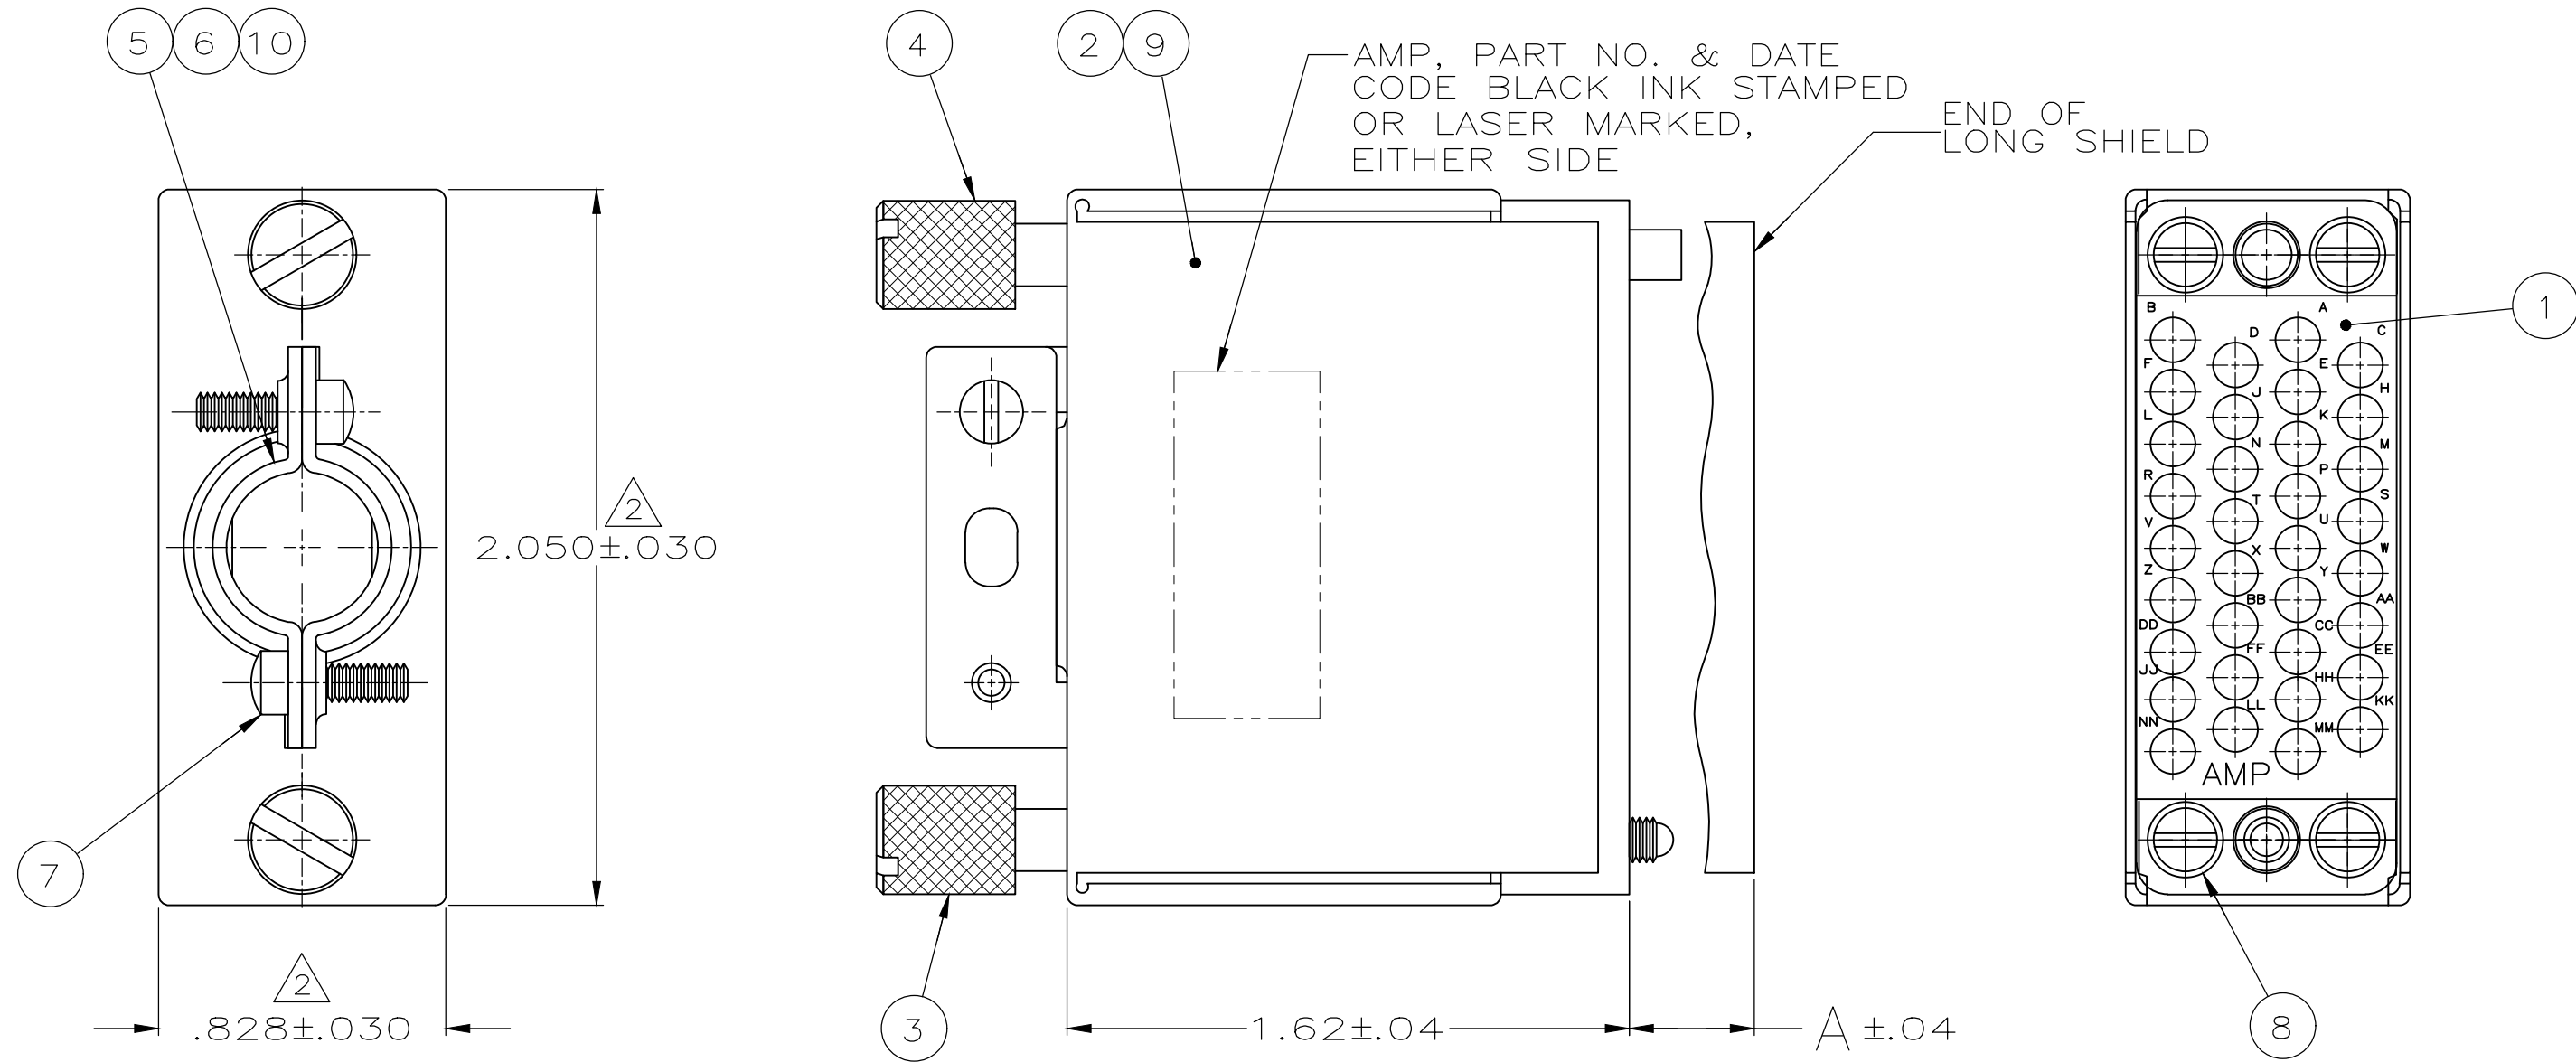

REVISIONS					
P	LTR	DESCRIPTION	DATE	DWN	APVD
J		REVISED PER ECO-18-007011	21MAY2018	KH	MZ

- 1 PARTIALLY ASSEMBLED.
- 2 DIMENSION APPLIES AT BASE OF BEND.
- 3 ALL ITEMS BULK PACKAGED SEPARATELY WITHOUT INK MARKING. KITS TO BE ORDERED IN MULTIPLES OF 100 ONLY.
- 4 OBSOLETE PARTS: OBSOLETE CIS STREAMLINING PER D.RENAUD/D.SINISI

-	.1176-.1643	213300-8	OBSOLETE	4
-	.0314-.0707	213300-7		
-	.1491-.2336	213300-6	OBSOLETE	4
-	.1491-.2336	213300-5	OBSOLETE	4
.36	.1176-.1643	213300-4	OBSOLETE	4
.36	.1491-.2336	213300-3	OBSOLETE	
-	.1176-.1643	213300-2		
-	.1491-.2336	213300-1		
A	CABLE AREA SQ. IN.	PART NO.		

4 OBSOLETE  
 3 4 OBSOLETE  
 4 OBSOLETE  
 4 OBSOLETE  
 4 OBSOLETE

-	2	-	-	-	-	-	-	CABLE CLAMP	STEEL, PLATED ZINC	10
-	-	-	-	1	1	-	-	SHIELD, LONG	ALUMINUM, ANODIZED	9
4	4	4	4	4	4	4	4	SCREW, #4-40, .250 LG.	STEEL, PLATED ZINC	8
2	2	2	2	2	2	2	2	SCREW, #4-40, .375 LG.	STEEL, PLATED ZINC	7
2	-	-	-	2	-	2	-	CABLE CLAMP	STEEL, PLATED ZINC	6
-	-	2	2	-	2	-	2	CABLE CLAMP	STEEL, PLATED ZINC	5
1	1	1	1	1	1	1	1	JACKSCREW, FEMALE	STAINLESS STEEL	4
1	1	1	1	1	1	1	1	JACKSCREW, MALE	STAINLESS STEEL	3
1	1	1	1	-	-	1	1	SHIELD, SHORT	ALUMINUM, ANODIZED	2
-	1	1	-	1	1	1	1	BLOCK, PLUG HSG.	PHENOLIC, BLACK	1
-8	-7	-6	-5	-4	-3	-2	-1	DESCRIPTION	REMARKS	ITEM NO.

THIS DRAWING IS A CONTROLLED DOCUMENT.

DWN	D.ERDMAN	10-17-86
CHK	L.LAWVER	10-17-86
APVD	R.WALTER	10-21-86
PRODUCT SPEC		
APPLICATION SPEC		

TE Connectivity Ltd.

KIT ASSEMBLY, PLUG, 34 POSITION, M SERIES

SIZE	A2	CAGE CODE	00779	DRAWING NO	C-213300	RESTRICTED TO	-
WEIGHT	0	SCALE	2:1	SHEET	1 of 1	REV	J