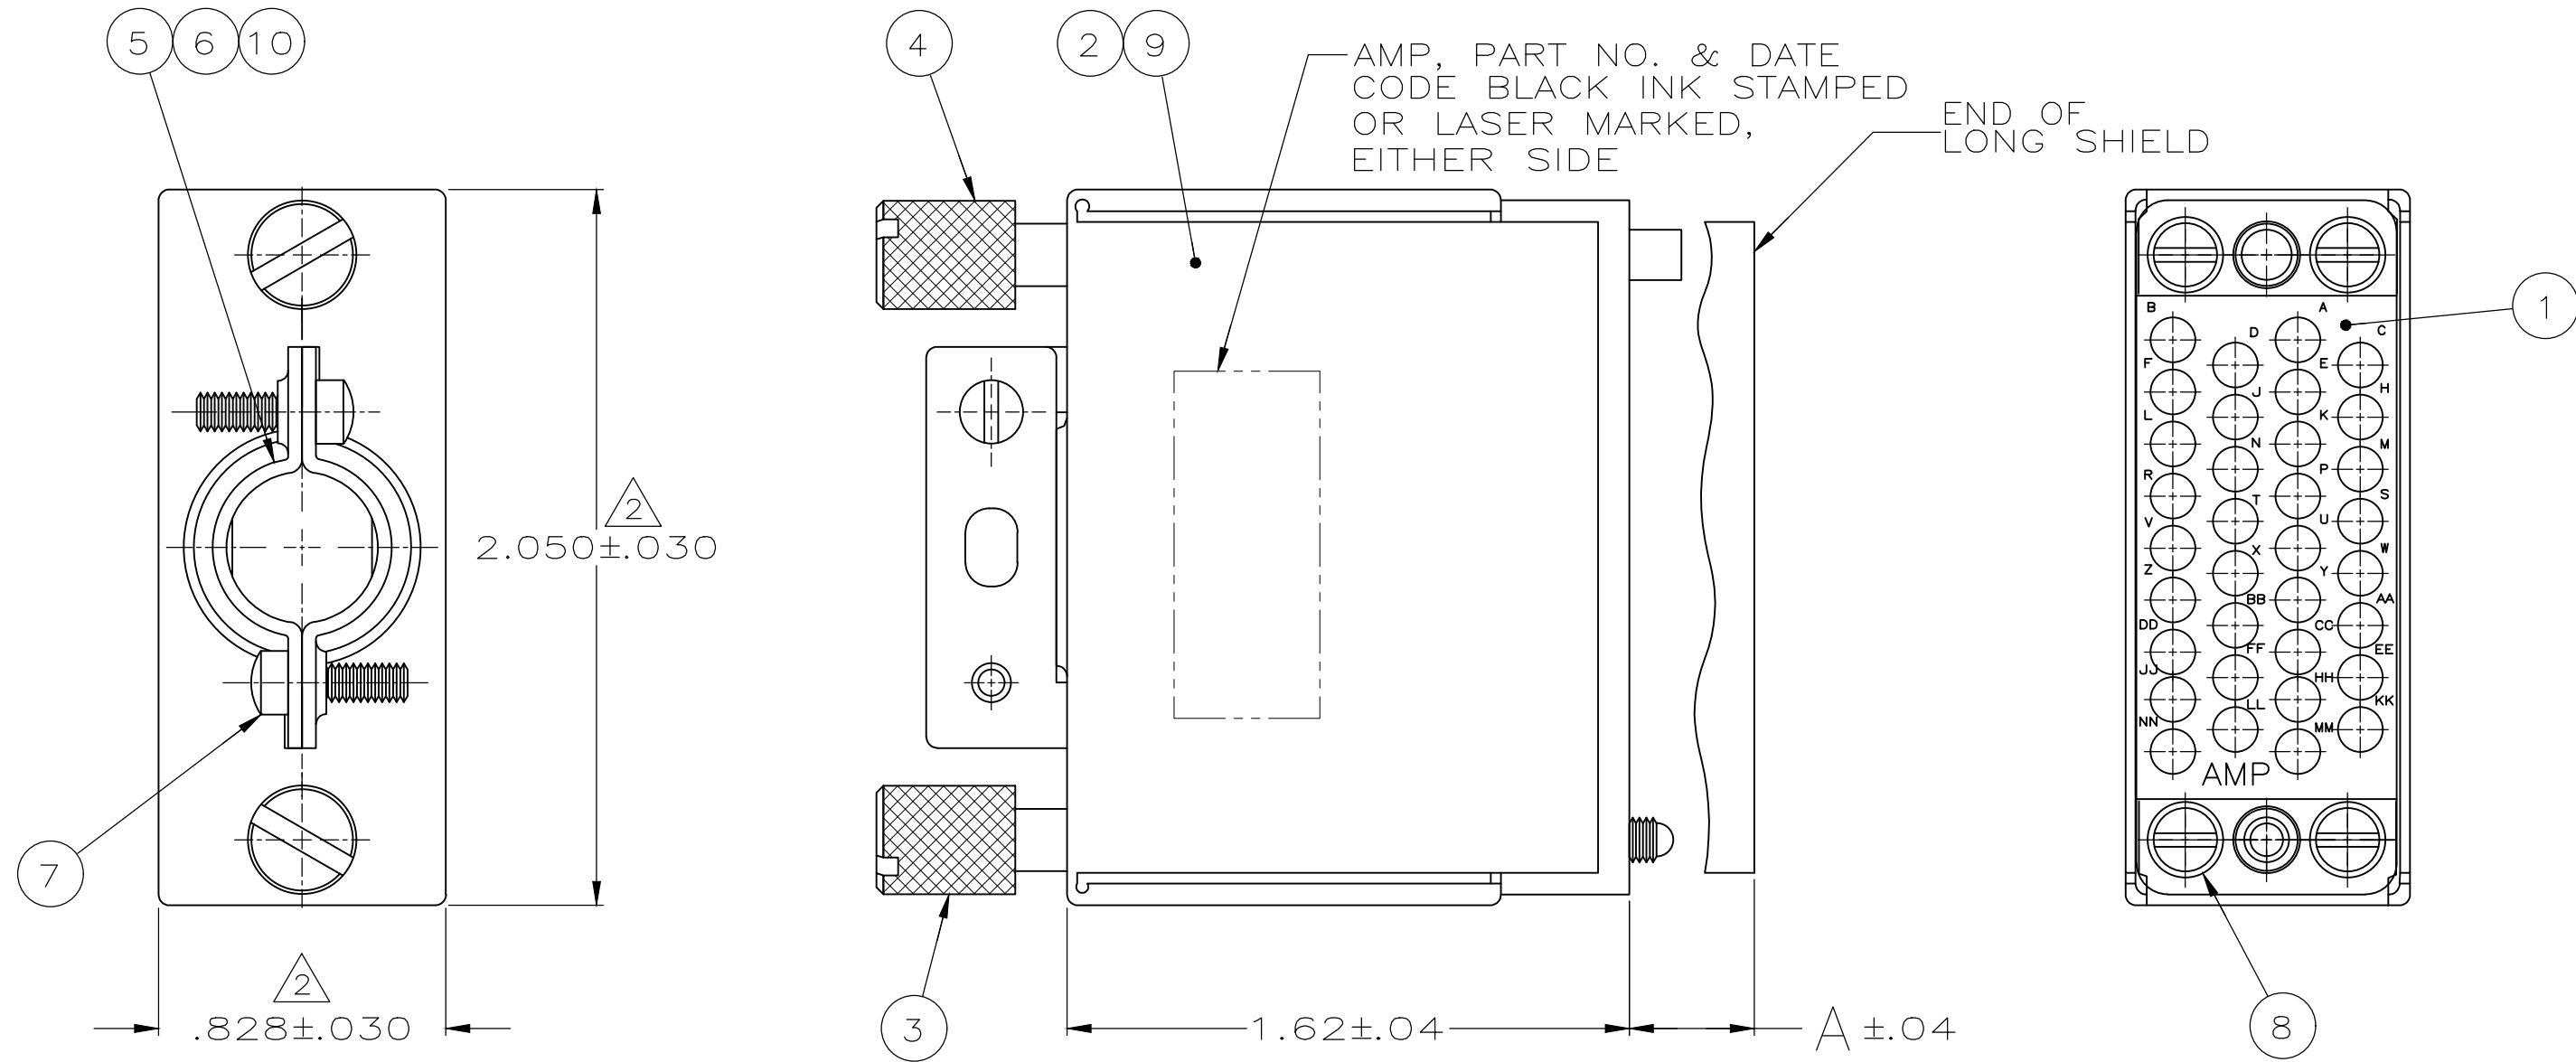

REVISIONS					
P	LTR	DESCRIPTION	DATE	DWN	APVD
J		REVISED PER ECO-18-007011	21MAY2018	KH	MZ

- 1 PARTIALLY ASSEMBLED.
- 2 DIMENSION APPLIES AT BASE OF BEND.
- 3 ALL ITEMS BULK PACKAGED SEPARATELY WITHOUT INK MARKING. KITS TO BE ORDERED IN MULTIPLES OF 100 ONLY.
- 4 OBSOLETE PARTS: OBSOLETE CIS STREAMLINING PER D.RENAUD/D.SINISI

-	.1176-.1643	213300-8	OBSOLETE	4
-	.0314-.0707	213300-7		
-	.1491-.2336	213300-6	OBSOLETE	4
-	.1491-.2336	213300-5	OBSOLETE	4
.36	.1176-.1643	213300-4	OBSOLETE	4
.36	.1491-.2336	213300-3	OBSOLETE	
-	.1176-.1643	213300-2		
-	.1491-.2336	213300-1		
A	CABLE AREA SQ. IN.	PART NO.		

4 OBSOLETE
 3 4 OBSOLETE
 4 OBSOLETE
 4 OBSOLETE
 4 OBSOLETE

-	2	-	-	-	-	-	-	CABLE CLAMP	STEEL, PLATED ZINC	10
-	-	-	-	1	1	-	-	SHIELD, LONG	ALUMINUM, ANODIZED	9
4	4	4	4	4	4	4	4	SCREW, #4-40, .250 LG.	STEEL, PLATED ZINC	8
2	2	2	2	2	2	2	2	SCREW, #4-40, .375 LG.	STEEL, PLATED ZINC	7
2	-	-	-	2	-	2	-	CABLE CLAMP	STEEL, PLATED ZINC	6
-	-	2	2	-	2	-	2	CABLE CLAMP	STEEL, PLATED ZINC	5
1	1	1	1	1	1	1	1	JACKSCREW, FEMALE	STAINLESS STEEL	4
1	1	1	1	1	1	1	1	JACKSCREW, MALE	STAINLESS STEEL	3
1	1	1	1	-	-	1	1	SHIELD, SHORT	ALUMINUM, ANODIZED	2
-	1	1	-	1	1	1	1	BLOCK, PLUG HSG.	PHENOLIC, BLACK	1
-8	-7	-6	-5	-4	-3	-2	-1	DESCRIPTION	REMARKS	ITEM NO.

SIZE	A2	CAGE CODE	00779	DRAWING NO	C-213300	RESTRICTED TO	-
WEIGHT	0	SCALE	2:1	SHEET	1 of 1	REV	J

CUSTOMER DRAWING

X-ON Electronics

Largest Supplier of Electrical and Electronic Components

Click to view similar products for [Pin & Socket Connectors](#) category: