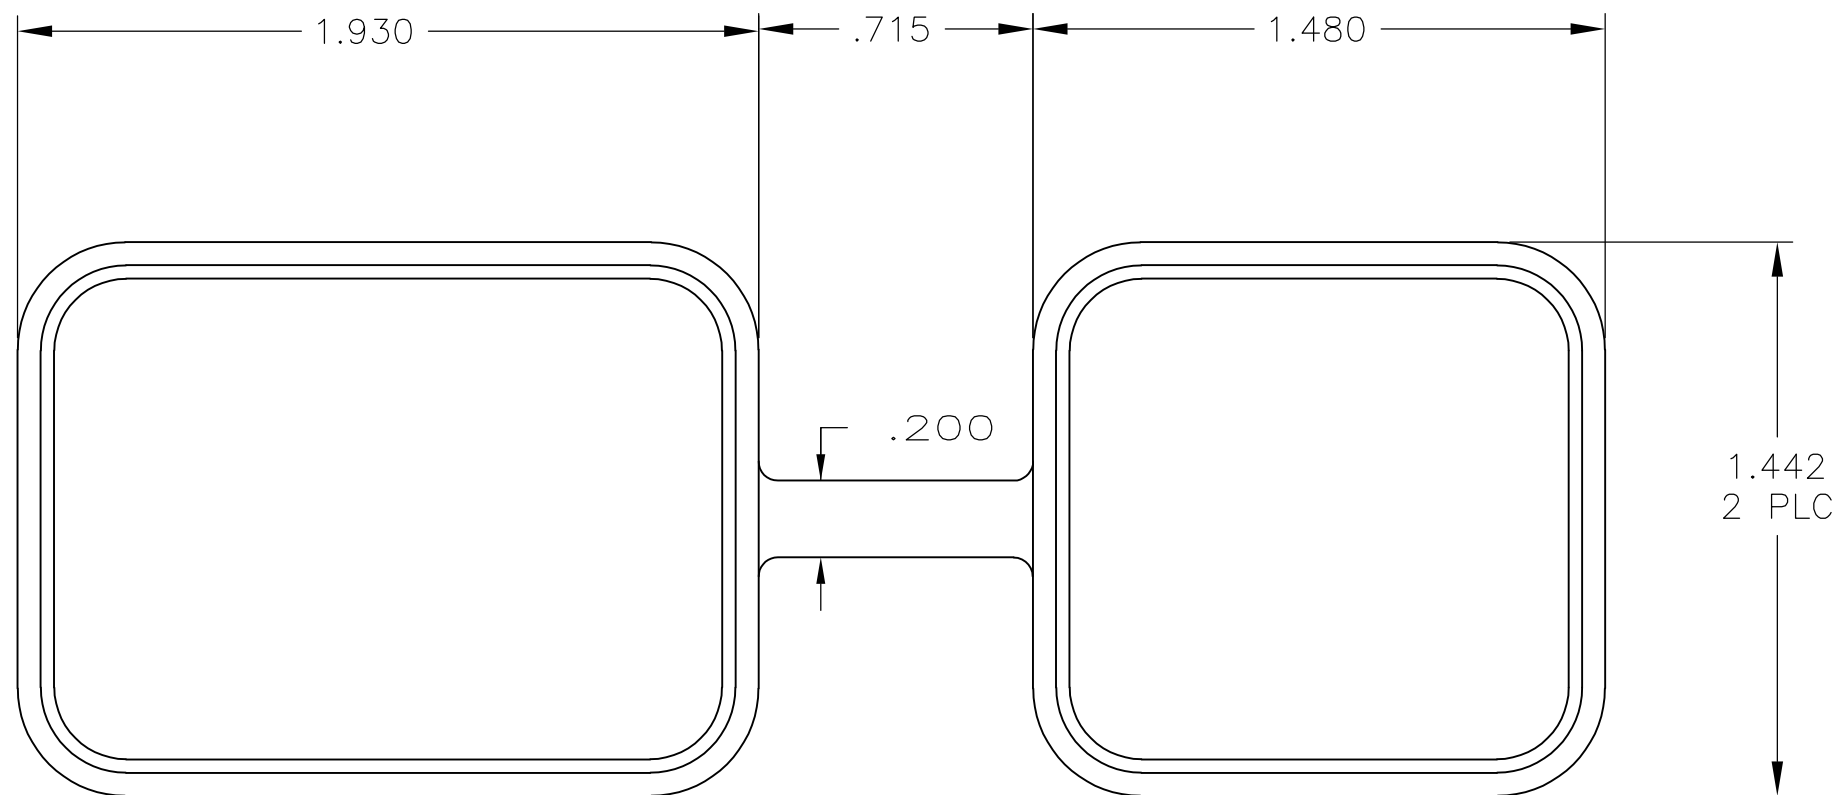

THIS DRAWING IS UNPUBLISHED. RELEASED FOR PUBLICATION
© COPYRIGHT - By - ALL RIGHTS RESERVED.

LOC		DIST		REVISIONS			
P	LTR	DESCRIPTION		DATE	DWN	APVD	
-	-	A	RELEASED	1-15-14	CT	WB	

213337-1
PART NUMBER

1. MATERIAL: POLYPROPYLENE, CONDUCTIVE, COLOR: BLACK.

THIS DRAWING IS A CONTROLLED DOCUMENT.		DWN	C.C.THOMAS	1-15-14		TE Connectivity							
DIMENSIONS: INCHES		CHK	W.BERNHART	1-15-14		NAME							
TOLERANCES UNLESS OTHERWISE SPECIFIED:		APVD	W.BERNHART	1-15-14		DUST COVER, RECEPTACLE, ARINC 600							
<table border="1"> <tr><td>0 PLC</td><td>±</td><td>-</td></tr> <tr><td>1 PLC</td><td>±</td><td>-</td></tr> <tr><td>2 PLC</td><td>±</td><td>-</td></tr> <tr><td>3 PLC</td><td>±</td><td>.005</td></tr> <tr><td>4 PLC</td><td>±</td><td>-</td></tr> <tr><td>ANGLES</td><td>±</td><td>-</td></tr> </table>		PRODUCT SPEC	-										
MATERIAL	-	APPLICATION SPEC	-			SIZE	A2	CAGE CODE	00779	DRAWING NO	C=213337	RESTRICTED TO	-
FINISH		WEIGHT	-		SCALE	2:1	SHEET	1 of 1	REV	A	CUSTOMER DRAWING