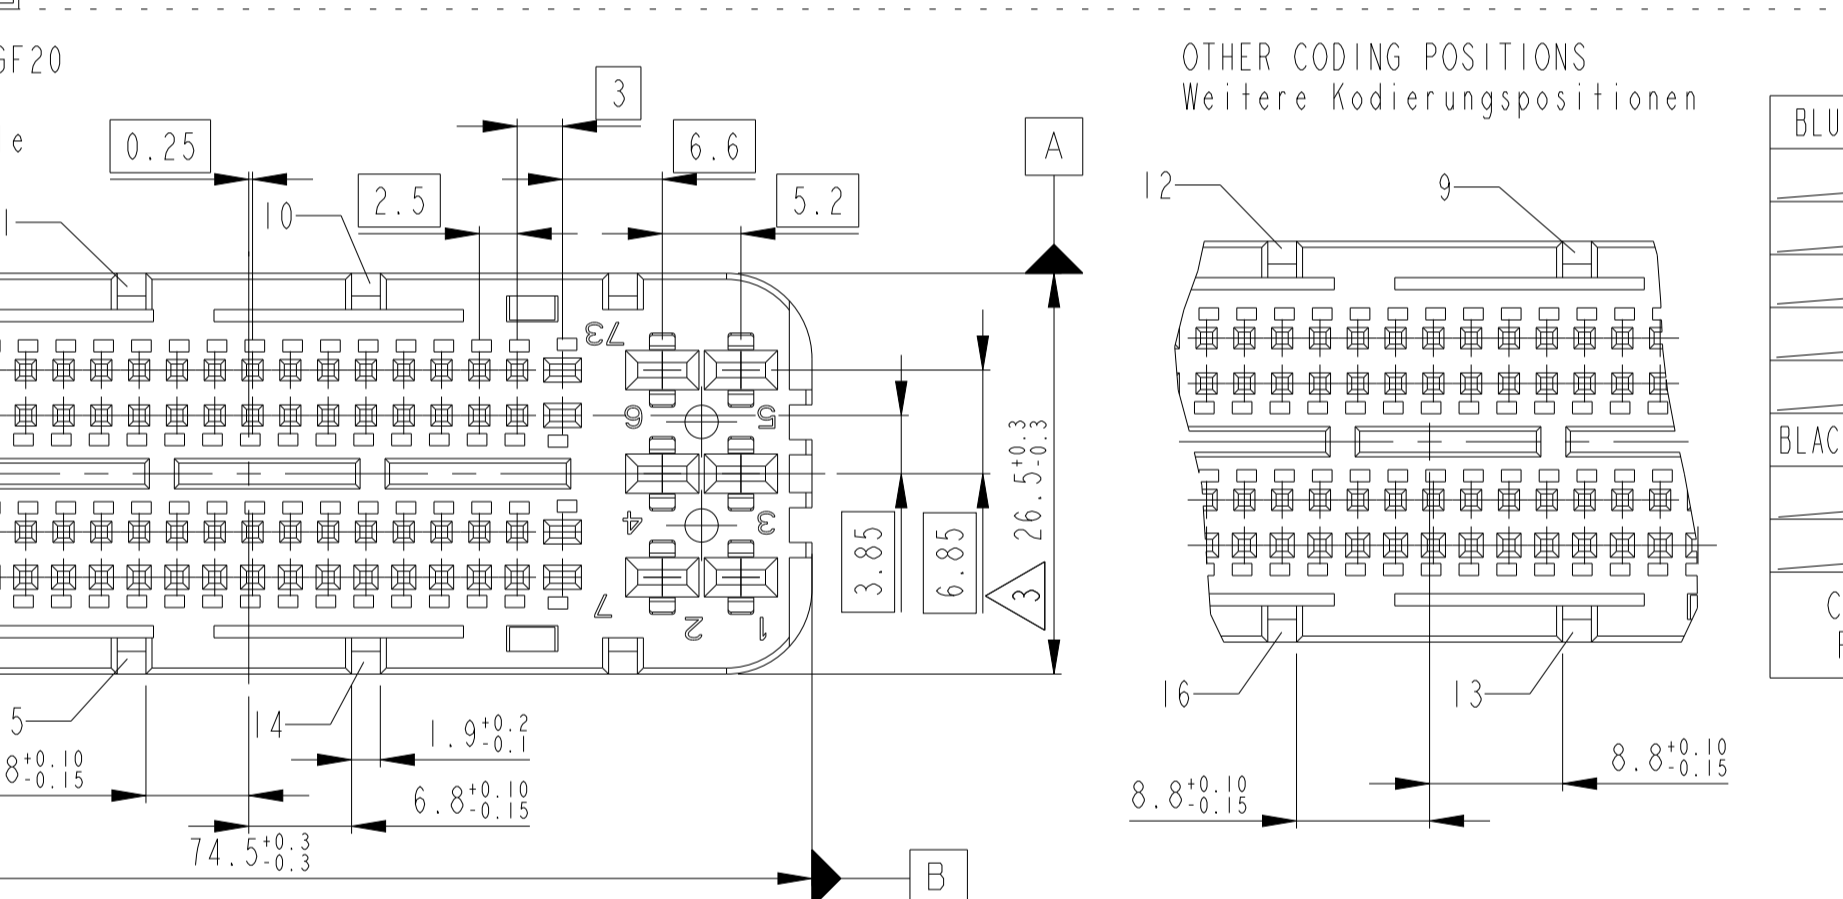

3-1355136-9	X	X	X	X	X	X	X	X	X	X	X	X	X	X	X
3-1355136-8	X	X	X	X	X	X	X	X	X	X	X	X	X	X	X
3-1355136-7	X	X	X	X	X	X	X	X	X	X	X	X	X	X	X
3-1355136-6	X	X	X	X	X	X	X	X	X	X	X	X	X	X	X
3-1355136-5	X	X	X	X	X	X	X	X	X	X	X	X	X	X	X
3-1355136-4	X	X	X	X	X	X	X	X	X	X	X	X	X	X	X
3-1355136-3	X	X	X	X	X	X	X	X	X	X	X	X	X	X	X
3-1355136-2	X	X	X	X	X	X	X	X	X	X	X	X	X	X	X
3-1355136-1	X	X	X	X	X	X	X	X	X	X	X	X	X	X	X
PART NO.	9	10	11	12	13	14	15	16							
CODING															

1-1355136-9	D	X	X	X	X	X	X	X	X	X	X	X	X	X	X
1-1355136-8	D	X	X	X	X	X	X	X	X	X	X	X	X	X	X
1-1355136-7	D	X	X	X	X	X	X	X	X	X	X	X	X	X	X
1-1355136-6	D	X	X	X	X	X	X	X	X	X	X	X	X	X	X
1-1355136-5	D	X	X	X	X	X	X	X	X	X	X	X	X	X	X
1-1355136-4	D	X	X	X	X	X	X	X	X	X	X	X	X	X	X
1-1355136-3	D	X	X	X	X	X	X	X	X	X	X	X	X	X	X
1-1355136-2	D	X	X	X	X	X	X	X	X	X	X	X	X	X	X
1-1355136-1	D	X	X	X	X	X	X	X	X	X	X	X	X	X	X
PART NO.	9	10	11	12	13	14	15	16							
CODING															

APVD	APVD	APVD	APVD
DATE	DATE	DATE	DATE
OWN	OWN	OWN	OWN
CHK	CHK	CHK	CHK
DRW	DRW	DRW	DRW
REV	REV	REV	REV

Customer Drawing /KUNDENZEICHNUNG SCALE 1:1 SHEET 2 OF 3

CONNECTOR HOUSING., 94POS.  
 Steckverbindergehäuse., 94pol.,  
 MOS + 1.5mm Clean Body + MCP2.8