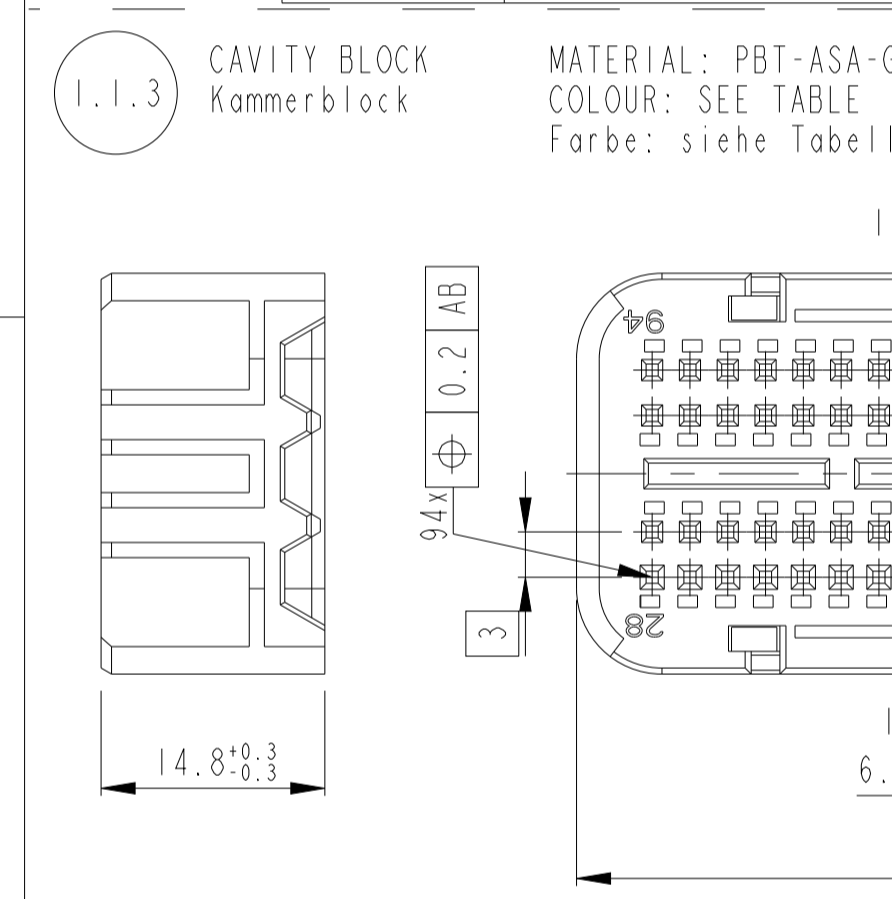

3-1355136-9	X	X	X	X	X	X	X	X	X	X	X	X	X	X	X
3-1355136-8	X	X	X	X	X	X	X	X	X	X	X	X	X	X	X
3-1355136-7	X	X	X	X	X	X	X	X	X	X	X	X	X	X	X
3-1355136-6	X	X	X	X	X	X	X	X	X	X	X	X	X	X	X
3-1355136-5	X	X	X	X	X	X	X	X	X	X	X	X	X	X	X
3-1355136-4	X	X	X	X	X	X	X	X	X	X	X	X	X	X	X
3-1355136-3	X	X	X	X	X	X	X	X	X	X	X	X	X	X	X
3-1355136-2	X	X	X	X	X	X	X	X	X	X	X	X	X	X	X
3-1355136-1	X	X	X	X	X	X	X	X	X	X	X	X	X	X	X
PART NO.	9	10	11	12	13	14	15	16							
CODING															

1-1355136-9	D	X	X	X	X	X	X	X	X	X	X	X	X	X	X
1-1355136-8	D	X	X	X	X	X	X	X	X	X	X	X	X	X	X
1-1355136-7	D	X	X	X	X	X	X	X	X	X	X	X	X	X	X
1-1355136-6	D	X	X	X	X	X	X	X	X	X	X	X	X	X	X
1-1355136-5	D	X	X	X	X	X	X	X	X	X	X	X	X	X	X
1-1355136-4	D	X	X	X	X	X	X	X	X	X	X	X	X	X	X
1-1355136-3	D	X	X	X	X	X	X	X	X	X	X	X	X	X	X
1-1355136-2	D	X	X	X	X	X	X	X	X	X	X	X	X	X	X
1-1355136-1	D	X	X	X	X	X	X	X	X	X	X	X	X	X	X
PART NO.	9	10	11	12	13	14	15	16							
CODING															

APVD	APVD	APVD	APVD
DATE	DATE	DATE	DATE
OWN	OWN	OWN	OWN
CHK	CHK	CHK	CHK
DRW	DRW	DRW	DRW
REV	REV	REV	REV

Customer Drawing /KUNDENZEICHNUNG SCALE 1:1 SHEET 2 OF 3

CONNECTOR HOUSING., 94POS.  
 Steckverbindergehäuse., 94pol.,  
 MOS + 1.5mm Clean Body + MCP2.8