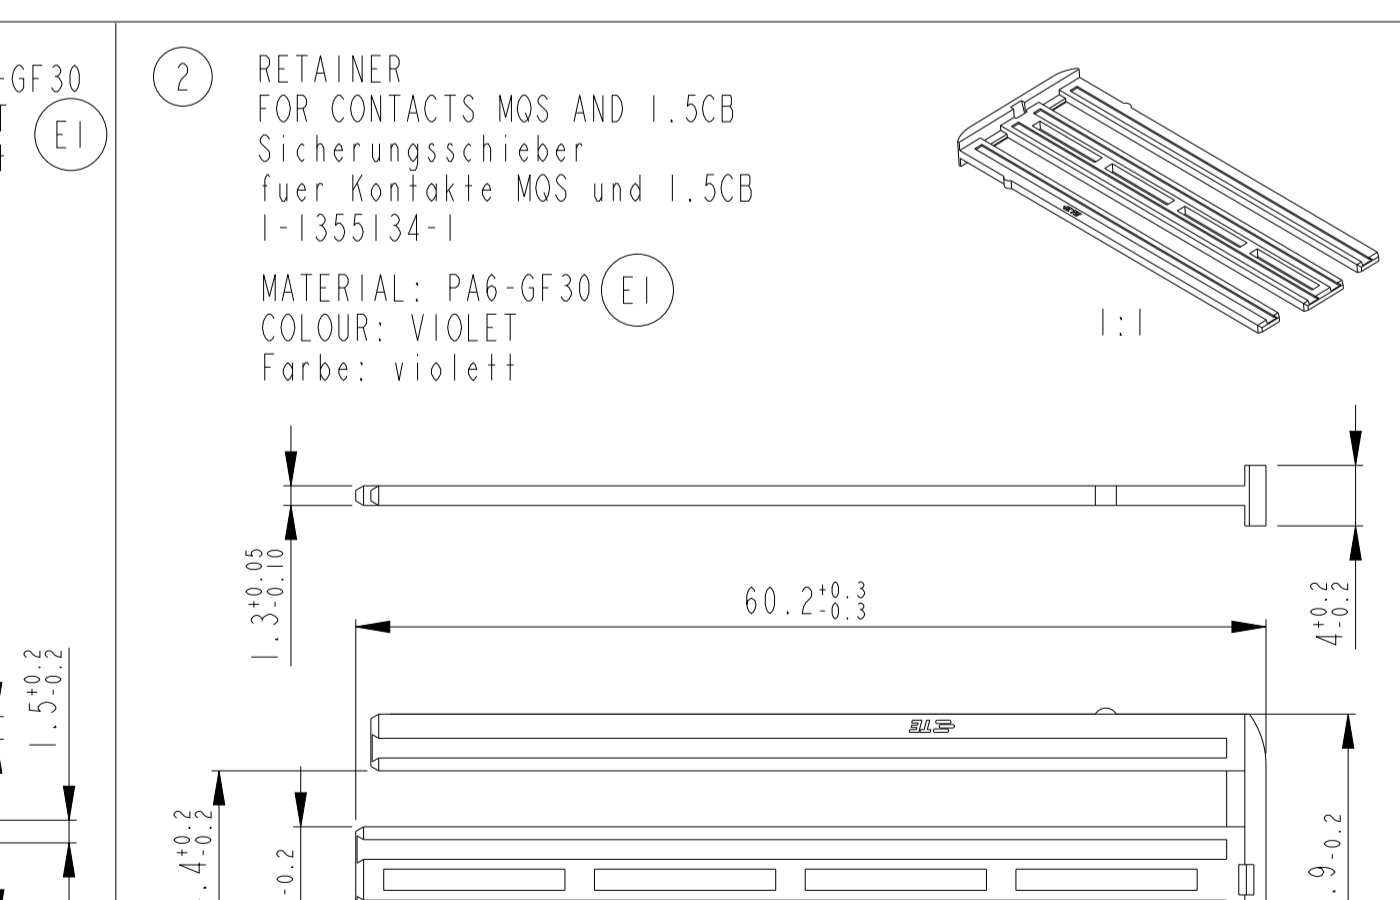

3-1355136-9	X	X	X	X	X	X	X	X	X	X	X	X	X	X	X
3-1355136-8	X	X	X	X	X	X	X	X	X	X	X	X	X	X	X
3-1355136-7	X	X	X	X	X	X	X	X	X	X	X	X	X	X	X
3-1355136-6	X	X	X	X	X	X	X	X	X	X	X	X	X	X	X
3-1355136-5	X	X	X	X	X	X	X	X	X	X	X	X	X	X	X
3-1355136-4	X	X	X	X	X	X	X	X	X	X	X	X	X	X	X
3-1355136-3	X	X	X	X	X	X	X	X	X	X	X	X	X	X	X
3-1355136-2	X	X	X	X	X	X	X	X	X	X	X	X	X	X	X
3-1355136-1	X	X	X	X	X	X	X	X	X	X	X	X	X	X	X
PART NO.	9	10	11	12	13	14	15	16							
CODING															

1-1355136-9	D	X	X	X	X	X	X	X	X	X	X	X	X	X	X
1-1355136-8	D	X	X	X	X	X	X	X	X	X	X	X	X	X	X
1-1355136-7	D	X	X	X	X	X	X	X	X	X	X	X	X	X	X
1-1355136-6	D	X	X	X	X	X	X	X	X	X	X	X	X	X	X
1-1355136-5	D	X	X	X	X	X	X	X	X	X	X	X	X	X	X
1-1355136-4	D	X	X	X	X	X	X	X	X	X	X	X	X	X	X
1-1355136-3	D	X	X	X	X	X	X	X	X	X	X	X	X	X	X
1-1355136-2	D	X	X	X	X	X	X	X	X	X	X	X	X	X	X
1-1355136-1	D	X	X	X	X	X	X	X	X	X	X	X	X	X	X
PART NO.	9	10	11	12	13	14	15	16							
CODING															

APVD	APVD	APVD	APVD
DATE	DATE	DATE	DATE
OWN	OWN	OWN	OWN
CHK	CHK	CHK	CHK
DRW	DRW	DRW	DRW
REV	REV	REV	REV

Customer Drawing /KUNDENZEICHNUNG SCALE 1:1 SHEET 2 OF 3

CONNECTOR HOUSING., 94POS.  
 Steckverbindergehäuse., 94pol.,  
 MOS + 1.5mm Clean Body + MCP2.8