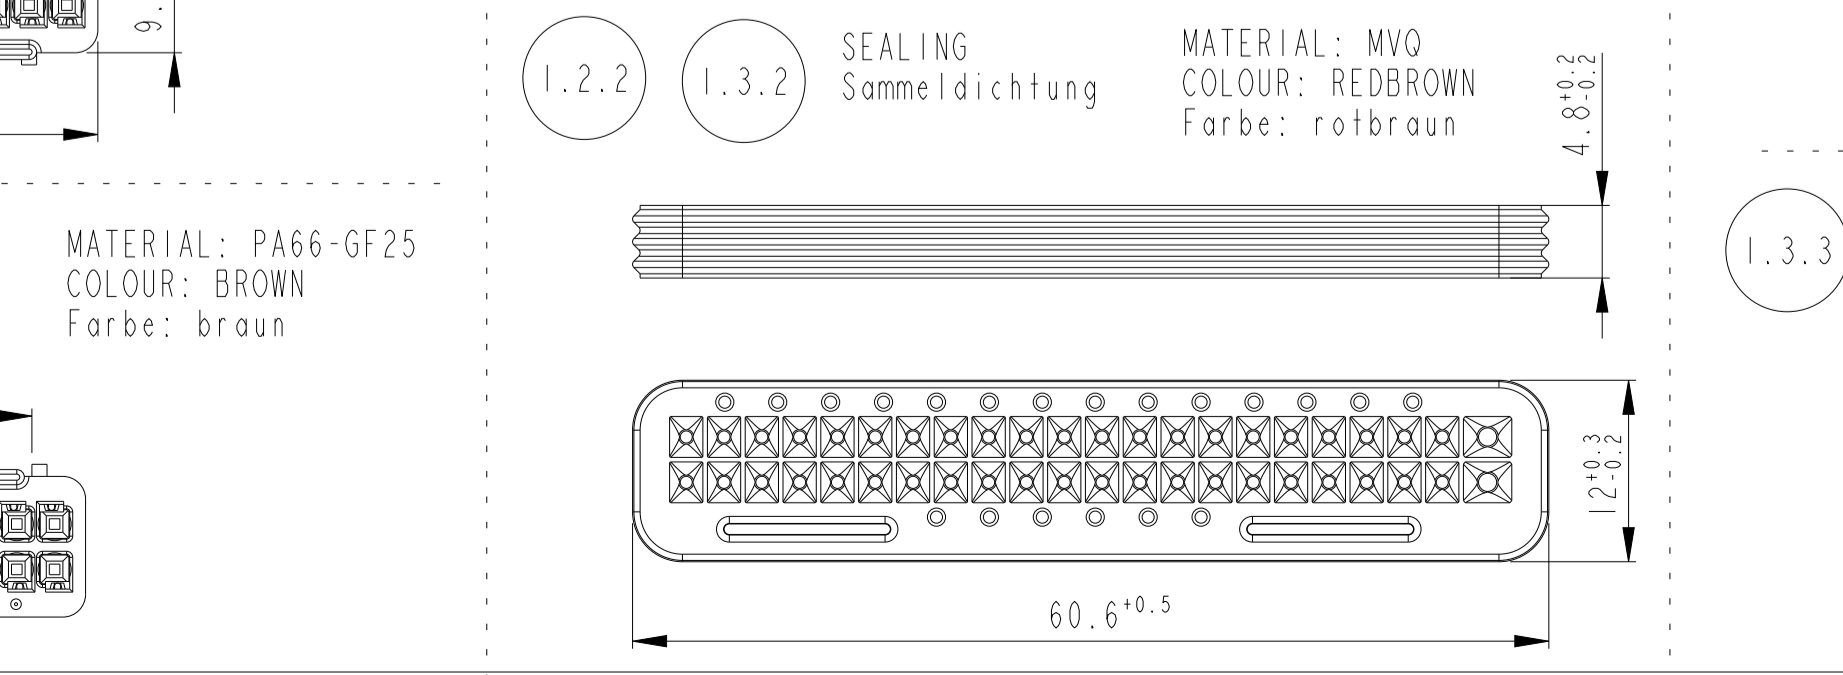

3-1355136-9	X	X	X	X	X	X	X	X	X	X	X	X	X	X	X
3-1355136-8	X	X	X	X	X	X	X	X	X	X	X	X	X	X	X
3-1355136-7	X	X	X	X	X	X	X	X	X	X	X	X	X	X	X
3-1355136-6	X	X	X	X	X	X	X	X	X	X	X	X	X	X	X
3-1355136-5	X	X	X	X	X	X	X	X	X	X	X	X	X	X	X
3-1355136-4	X	X	X	X	X	X	X	X	X	X	X	X	X	X	X
3-1355136-3	X	X	X	X	X	X	X	X	X	X	X	X	X	X	X
3-1355136-2	X	X	X	X	X	X	X	X	X	X	X	X	X	X	X
3-1355136-1	X	X	X	X	X	X	X	X	X	X	X	X	X	X	X
PART NO.	9	10	11	12	13	14	15	16							
CODING															

1-1355136-9	D	X	X	X	X	X	X	X	X	X	X	X	X	X	X
1-1355136-8	D	X	X	X	X	X	X	X	X	X	X	X	X	X	X
1-1355136-7	D	X	X	X	X	X	X	X	X	X	X	X	X	X	X
1-1355136-6	D	X	X	X	X	X	X	X	X	X	X	X	X	X	X
1-1355136-5	D	X	X	X	X	X	X	X	X	X	X	X	X	X	X
1-1355136-4	D	X	X	X	X	X	X	X	X	X	X	X	X	X	X
1-1355136-3	D	X	X	X	X	X	X	X	X	X	X	X	X	X	X
1-1355136-2	D	X	X	X	X	X	X	X	X	X	X	X	X	X	X
1-1355136-1	D	X	X	X	X	X	X	X	X	X	X	X	X	X	X
PART NO.	9	10	11	12	13	14	15	16							
CODING															

APVD	APVD	APVD	APVD
DATE	DATE	DATE	DATE
OWN	OWN	OWN	OWN
CHK	CHK	CHK	CHK
DRW	DRW	DRW	DRW
REV	REV	REV	REV

Customer Drawing /KUNDENZEICHNUNG SCALE 1:1 SHEET 2 OF 3

CONNECTOR HOUSING., 94POS.  
 Steckverbindergehäuse., 94pol.,  
 MOS + 1.5mm Clean Body + MCP2.8