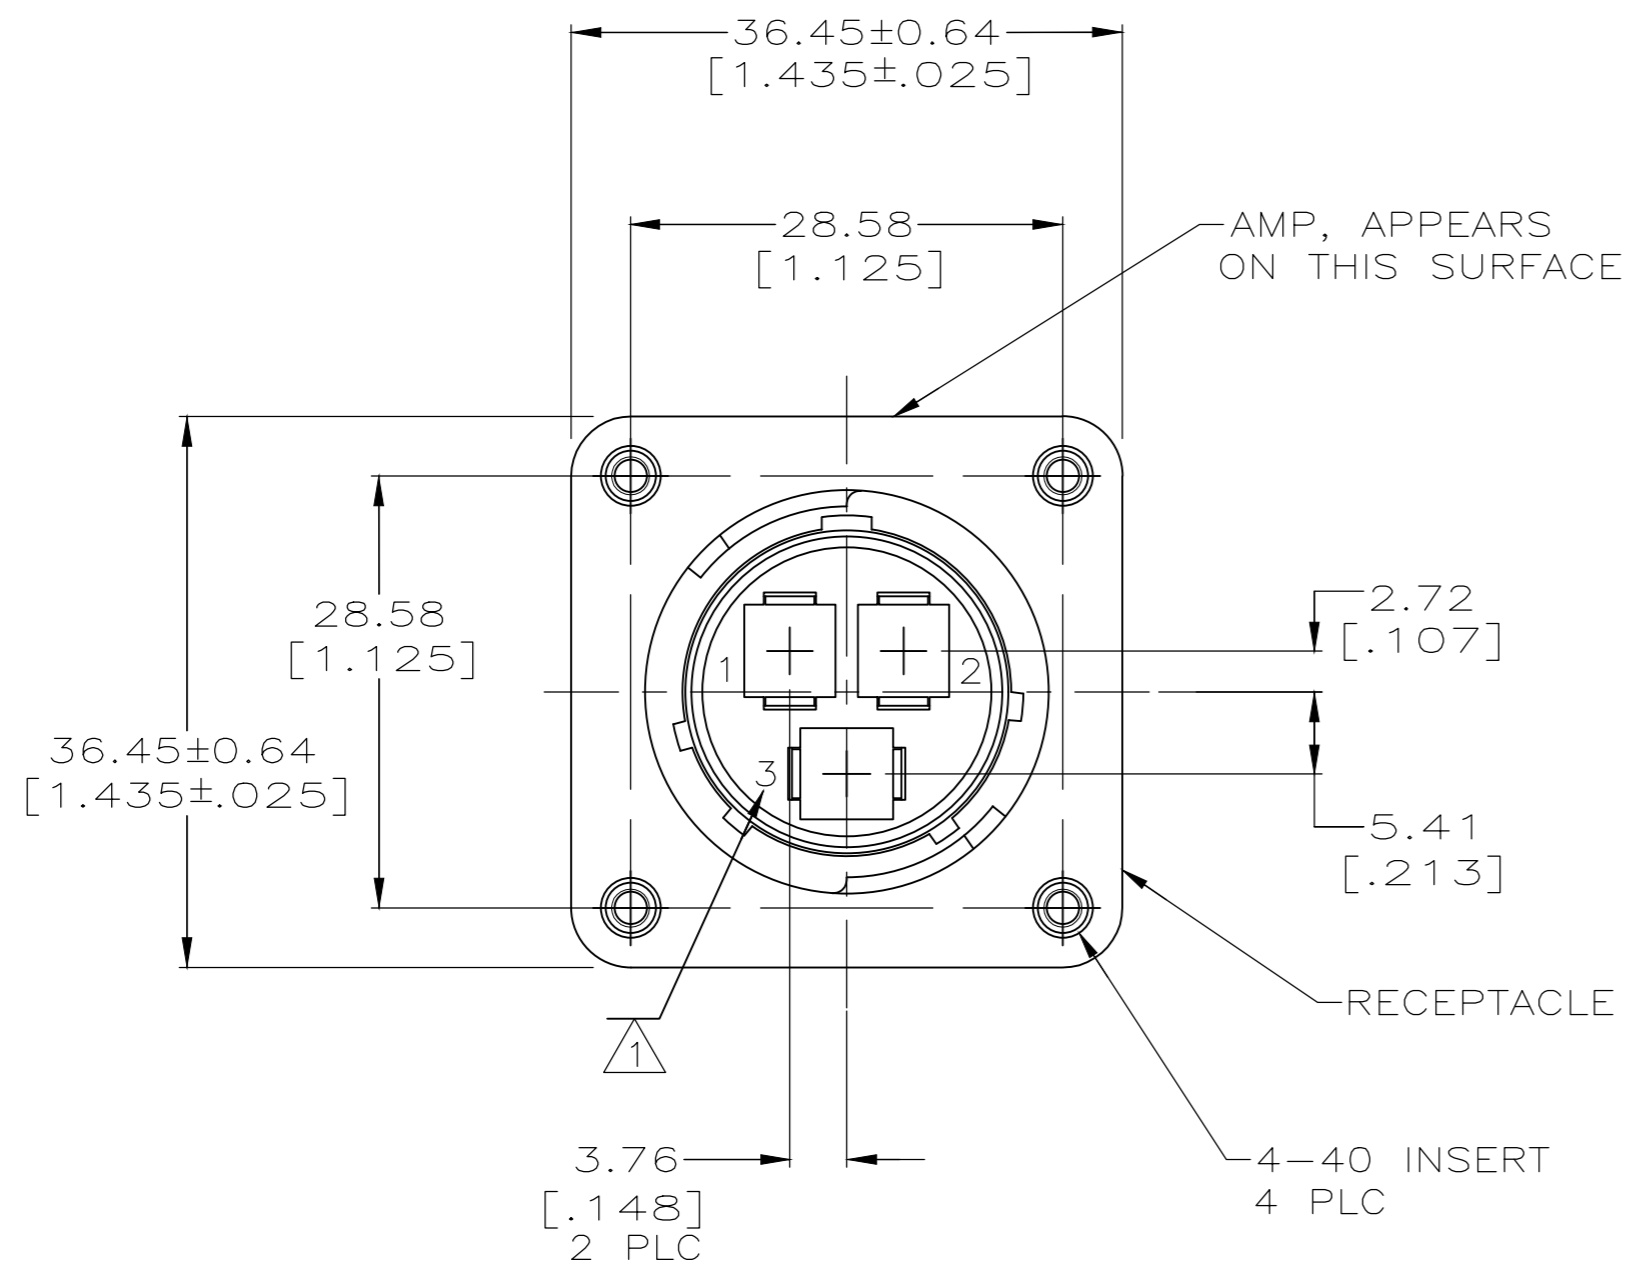

△ CAVITY IDENTIFICATION CHARACTERS ON FRONT AND REAR FACE.  
 2 WILL ACCEPT 3 TYPE XII PIN CONTACTS.

RECOMMENDED PANEL CUTOUT

THIS DRAWING IS A CONTROLLED DOCUMENT.		DWN J McCLINTON 3-5-90	213581-1		
DIMENSIONS: mm [INCHES]		CHK -	TE Connectivity Ltd.		
TOLERANCES UNLESS OTHERWISE SPECIFIED:		APVD -	RECEPTACLE ASSEMBLY, 17-3, STANDARD SEX, WITH 4-40 INSERT, CPC		
0 PLC ± -	1 PLC ± -	PRODUCT SPEC -	SIZE A2	CAGE CODE 00779	DRAWING NO C=213581
2 PLC ± 0.25[.010]	3 PLC ± -	APPLICATION SPEC -	RESTRICTED TO -		
4 PLC ± -	ANGLES ± -	WEIGHT 0	SCALE 2:1 SHEET 1 OF 1 REV A		
MATERIAL INSERT: BRASS RECEPTACLE: NYLON, BLACK	FINISH -	CUSTOMER DRAWING			