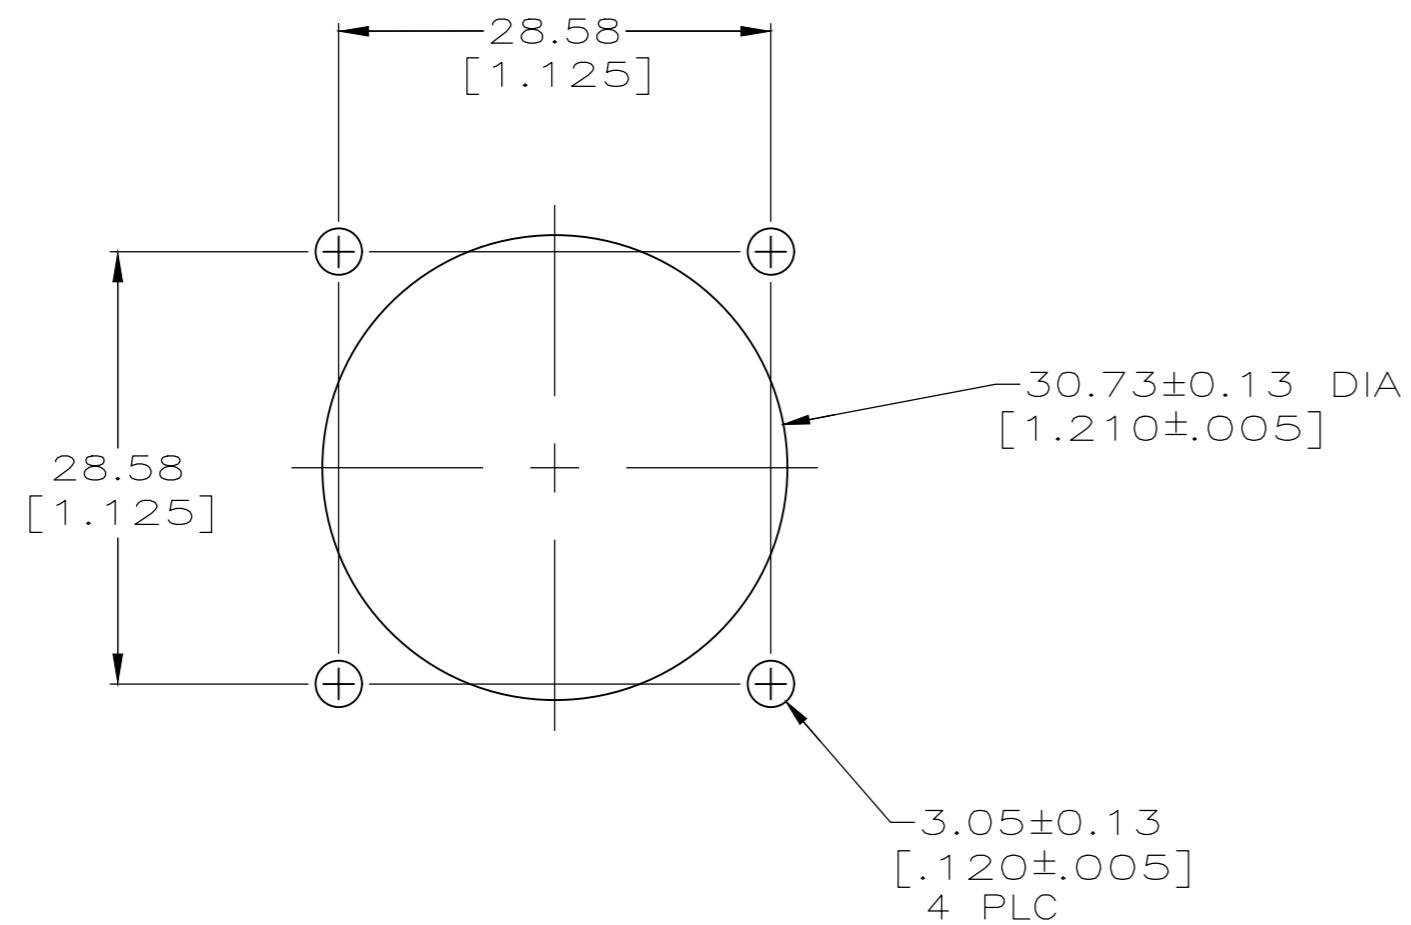

△ CAVITY IDENTIFICATION CHARACTERS ON FRONT AND REAR FACE.  
 2 WILL ACCEPT 3 TYPE XII PIN CONTACTS.

RECOMMENDED PANEL CUTOUT

THIS DRAWING IS A CONTROLLED DOCUMENT.		DWN J McCLINTON 3-5-90	213581-1		
DIMENSIONS: mm [INCHES]		CHK -	TE Connectivity Ltd.		
TOLERANCES UNLESS OTHERWISE SPECIFIED:		APVD -	RECEPTACLE ASSEMBLY, 17-3, STANDARD SEX, WITH 4-40 INSERT, CPC		
0 PLC ± -	1 PLC ± -	PRODUCT SPEC -	SIZE A2	CAGE CODE 00779	DRAWING NO C=213581
2 PLC ± 0.25[.010]	3 PLC ± -	APPLICATION SPEC -	RESTRICTED TO -		
4 PLC ± -	ANGLES ± -	WEIGHT 0	SCALE 2:1 SHEET 1 OF 1 REV A		
MATERIAL INSERT: BRASS RECEPTACLE: NYLON, BLACK	FINISH -	CUSTOMER DRAWING			