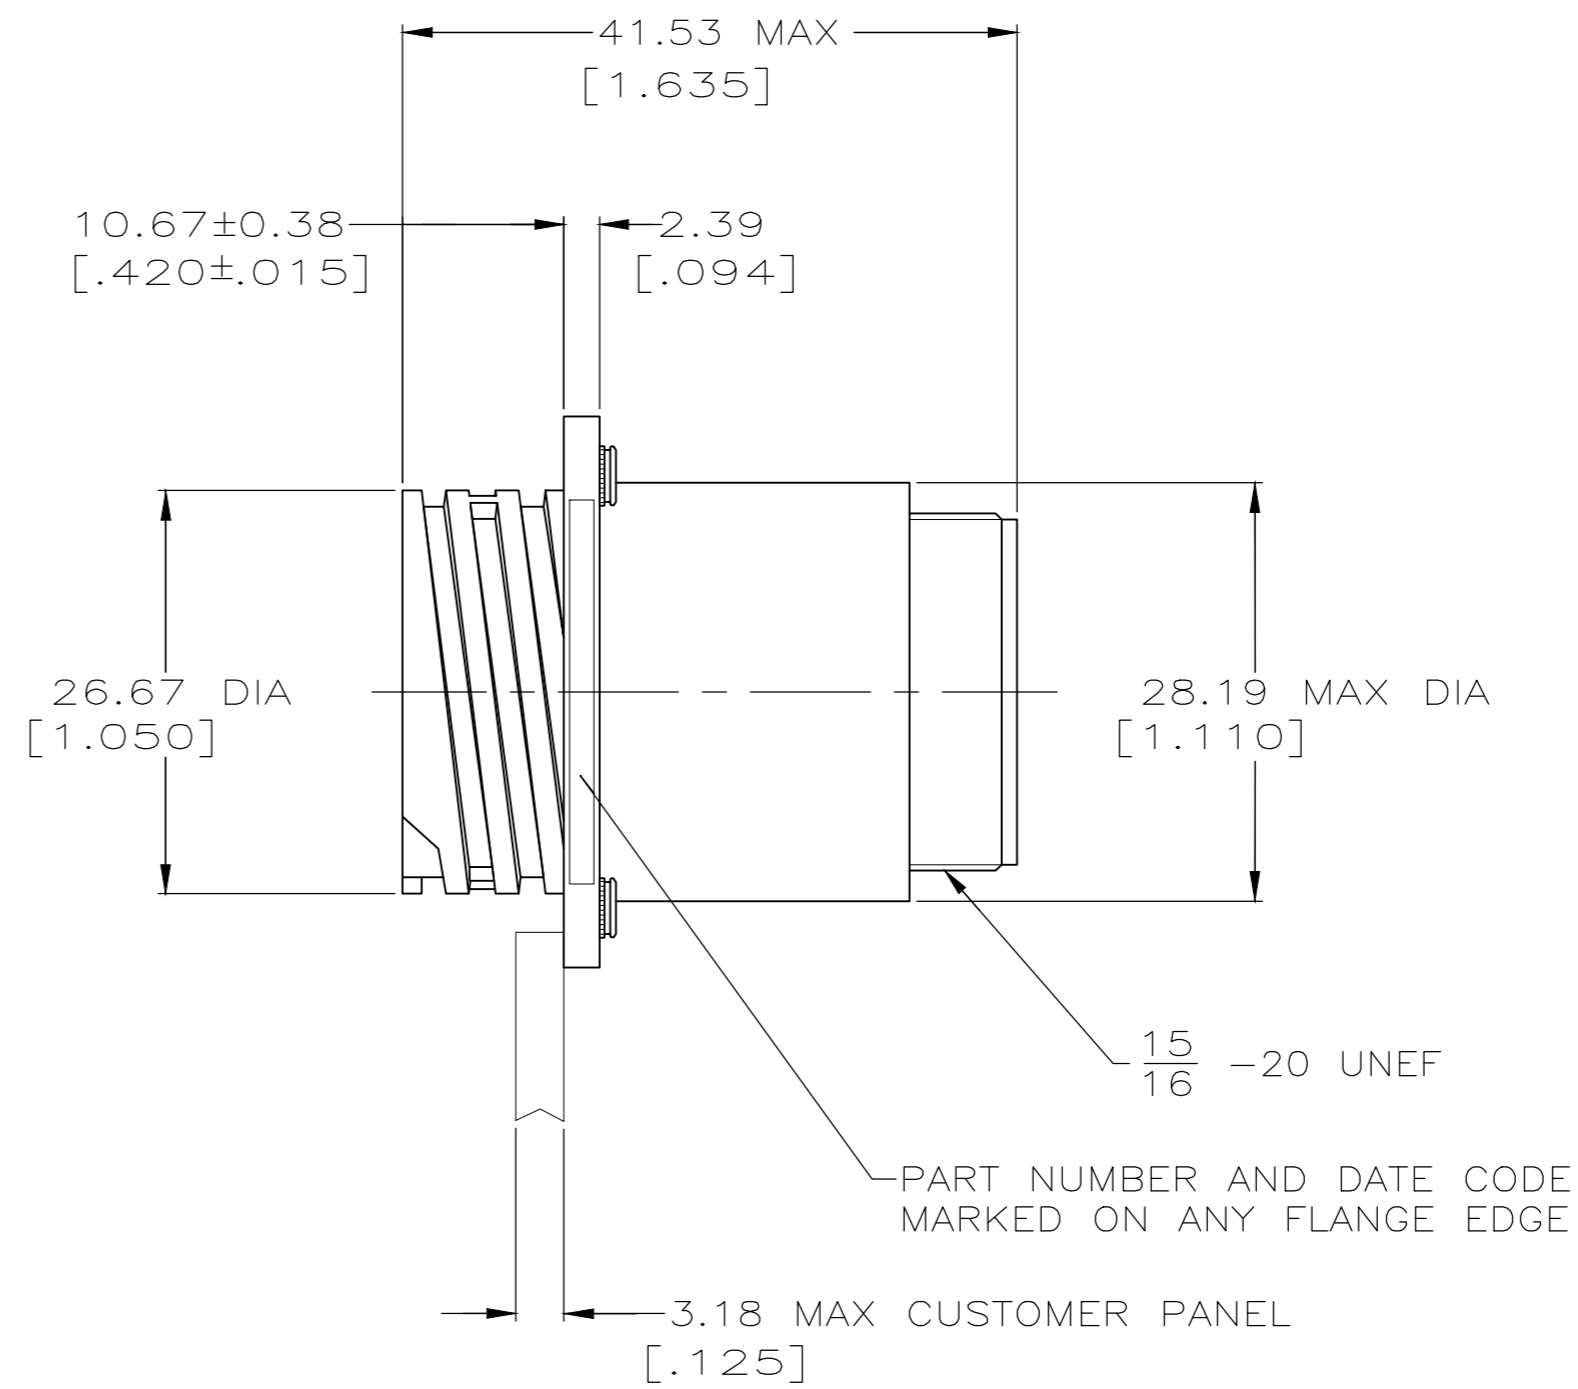

△ CAVITY IDENTIFICATION CHARACTERS ON FRONT AND REAR FACE.  
 2 WILL ACCEPT 3 TYPE XII PIN CONTACTS.

RECOMMENDED PANEL CUTOUT

THIS DRAWING IS A CONTROLLED DOCUMENT.		DWN J McCLINTON 3-5-90	213581-1		
DIMENSIONS: mm [INCHES]		CHK -	TE Connectivity Ltd.		
TOLERANCES UNLESS OTHERWISE SPECIFIED:		APVD -	RECEPTACLE ASSEMBLY, 17-3, STANDARD SEX, WITH 4-40 INSERT, CPC		
0 PLC ± -	1 PLC ± -	PRODUCT SPEC -	SIZE A2	CAGE CODE 00779	DRAWING NO C=213581
2 PLC ± 0.25[.010]	3 PLC ± -	APPLICATION SPEC -	RESTRICTED TO -		
4 PLC ± -	ANGLES ± -	WEIGHT 0	SCALE 2:1 SHEET 1 OF 1 REV A		
MATERIAL INSERT: BRASS RECEPTACLE: NYLON, BLACK	FINISH -	CUSTOMER DRAWING			