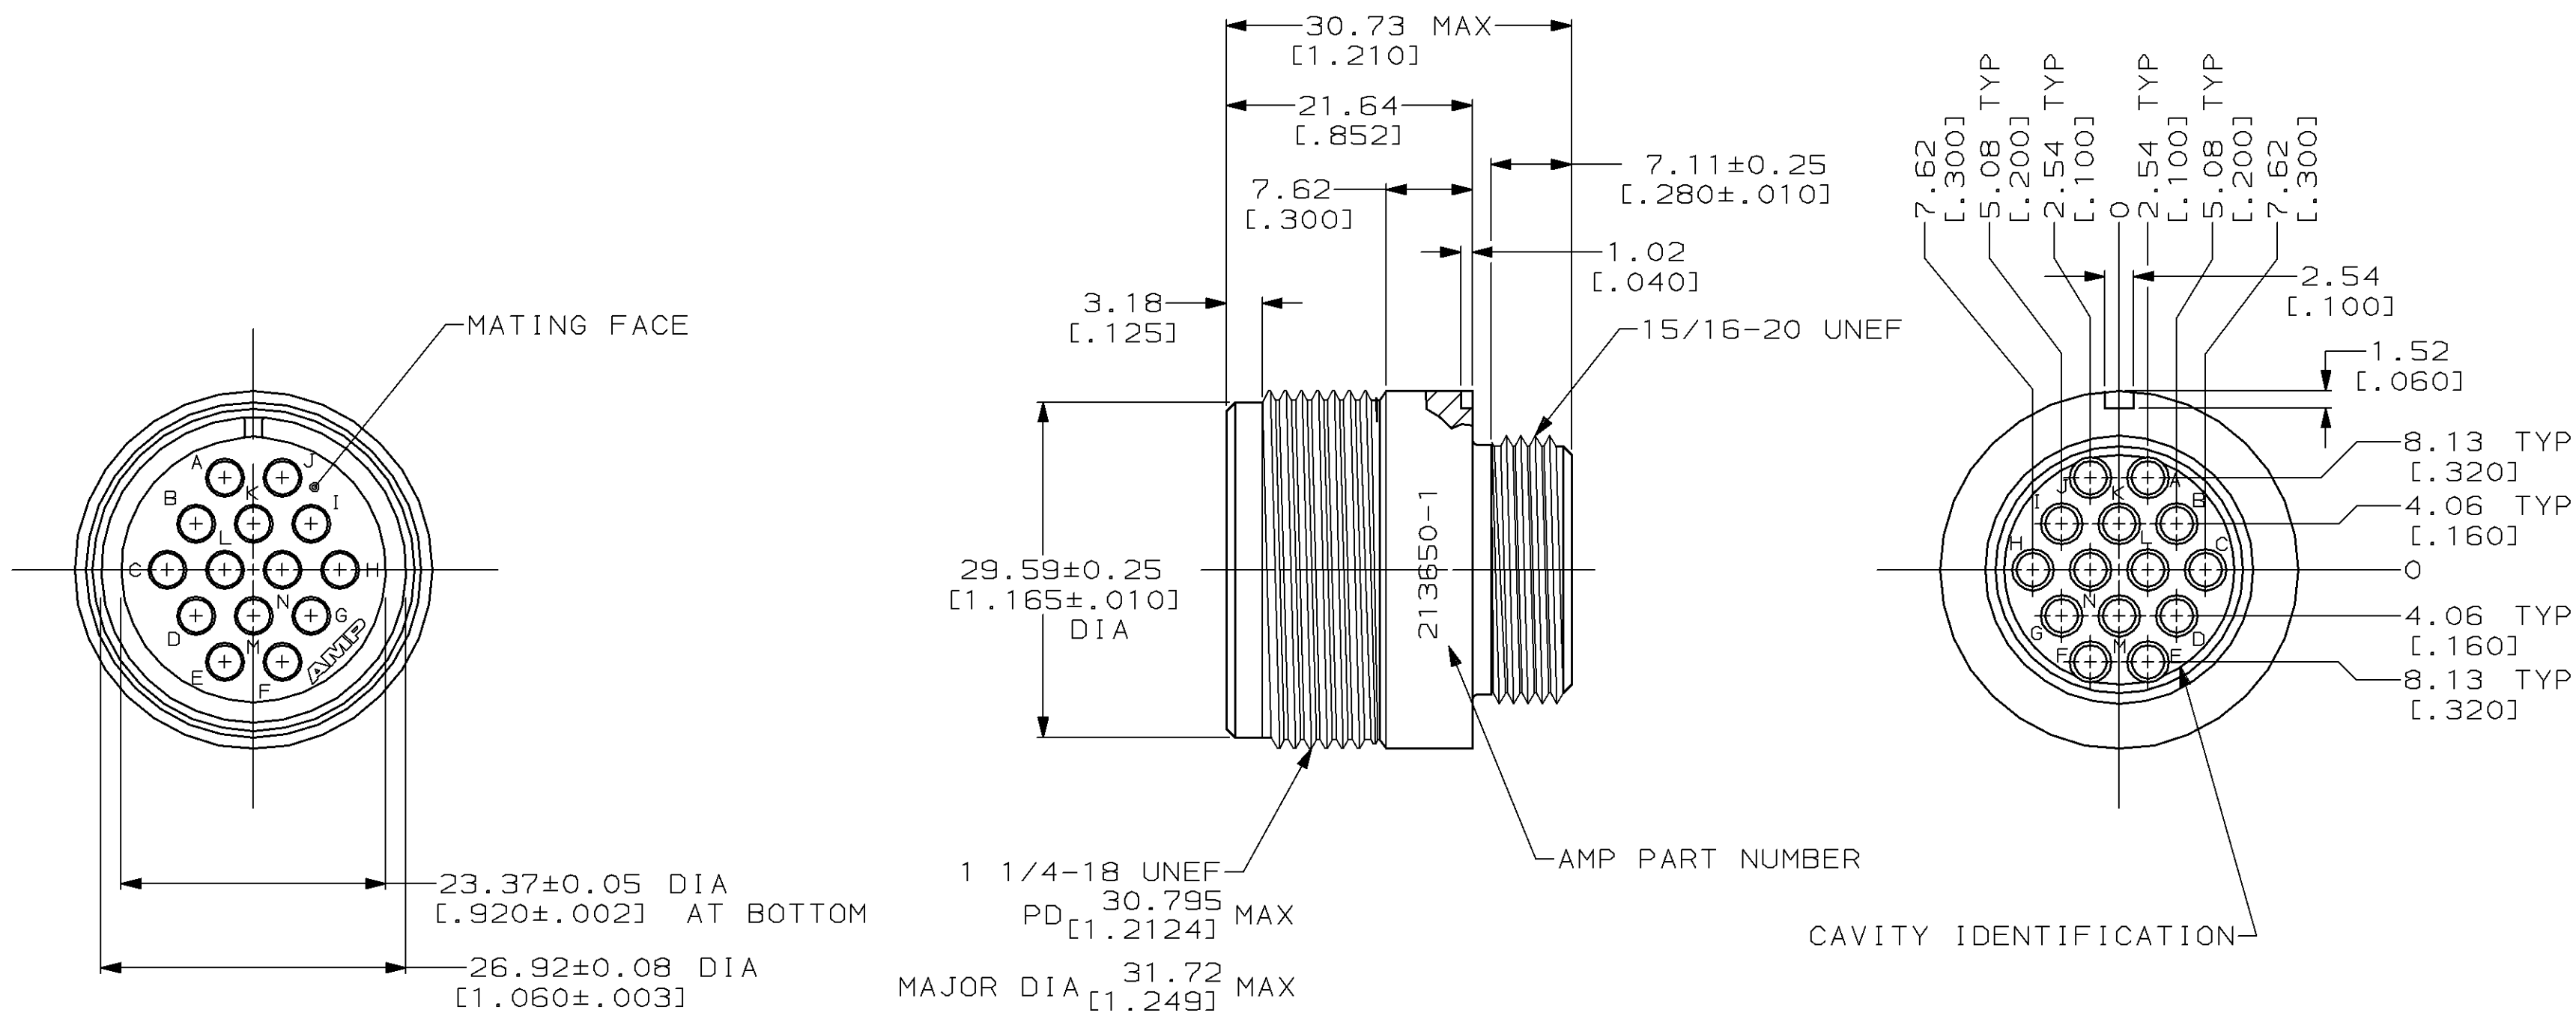

MOD	LOC	DIST	P	F	ZONE	LTR	DESCRIPTION	DATE	APPD
4	BD	35					RLSE PER NPR 3280, WAS 90-5029-23	01/16/91	KB
							REV PER ECN BD4781	03/12/91	-
							REV PER EC 0020-299-93	04/08/93	RW
							REV PER EC 0020-0740-94	07/13/94	AF

1. RECEPTACLE MATES WITH PLUG, AMP PART NUMBER 213572-1.
2. RECEPTACLE WILL ACCEPT TYPE III+ SOCKET CONTACTS.
3. RECEPTACLE MATES WITH PRODUCT DESIGNED TO MIL SPEC 5015.

		213650-1		
		PART NO		
DO NOT SCALE PRINT. UNLESS SPECIFIED DIMENSIONS IN mm [INCHES] TOLERANCES ON : 2 PLC DEC ± 0.13 [.005] 3 PLC DEC ± - ANGLES ± -	DR 01/16/91 L.SIPE	AMP Incorporated Harrisburg, PA 17105-3608		
	CHK 1-30-91 R.STONE			
	MATERIAL POLYAMID, BLACK	APPD 1-30-91 K.BEAVER APPD 1-31-91 J.FULPONI PRODUCT SPEC 108-10024	NAME RECEPTACLE, 20-14 ARR, REVERSE SEX, CPC	
FINISH -	APPLICATION SPEC 114-10004	SIZE C	CAGE CODE 00779	DRAWING NO 213650
	WEIGHT -	SCALE 2:1	SHEET 1 OF 1	