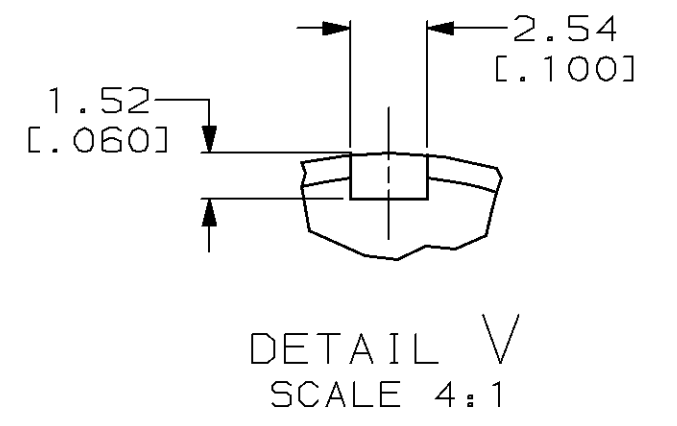

- RECEPTACLE MATES WITH PRODUCT DESIGNED TO MIL SPEC 5015.
- RECEPTACLE WILL ACCEPT TYPE III+ PIN CONTACTS.

DO NOT SCALE PRINT. UNLESS SPECIFIED DIMENSIONS IN mm [INCHES] TOLERANCES ON:		DR 01/17/91 L.SIPE		213651-1	
2 PLC DEC ± 0.13 [0.005]		CHK 1-30-91 R.STONE		PART NO	
3 PLC DEC ± -		APPD 1-30-91 K.BEAVER		AMP AMP Incorporated Harrisburg, PA 17105-3608	
ANGLES ± -		APPD 1-31-91 J.FULPONI		NAME	
MATERIAL POLYAMID, BLACK		PRODUCT SPEC 108-10024		RECEPTACLE, 20-14 ARR, STANDARD SEX, CPC	
FINISH -		APPLICATION SPEC 114-10004		SIZE C	CAGE CODE 00779
		WEIGHT -		SCALE 2:1	DRAWING NO 213651
				SHEET 1 OF 1	