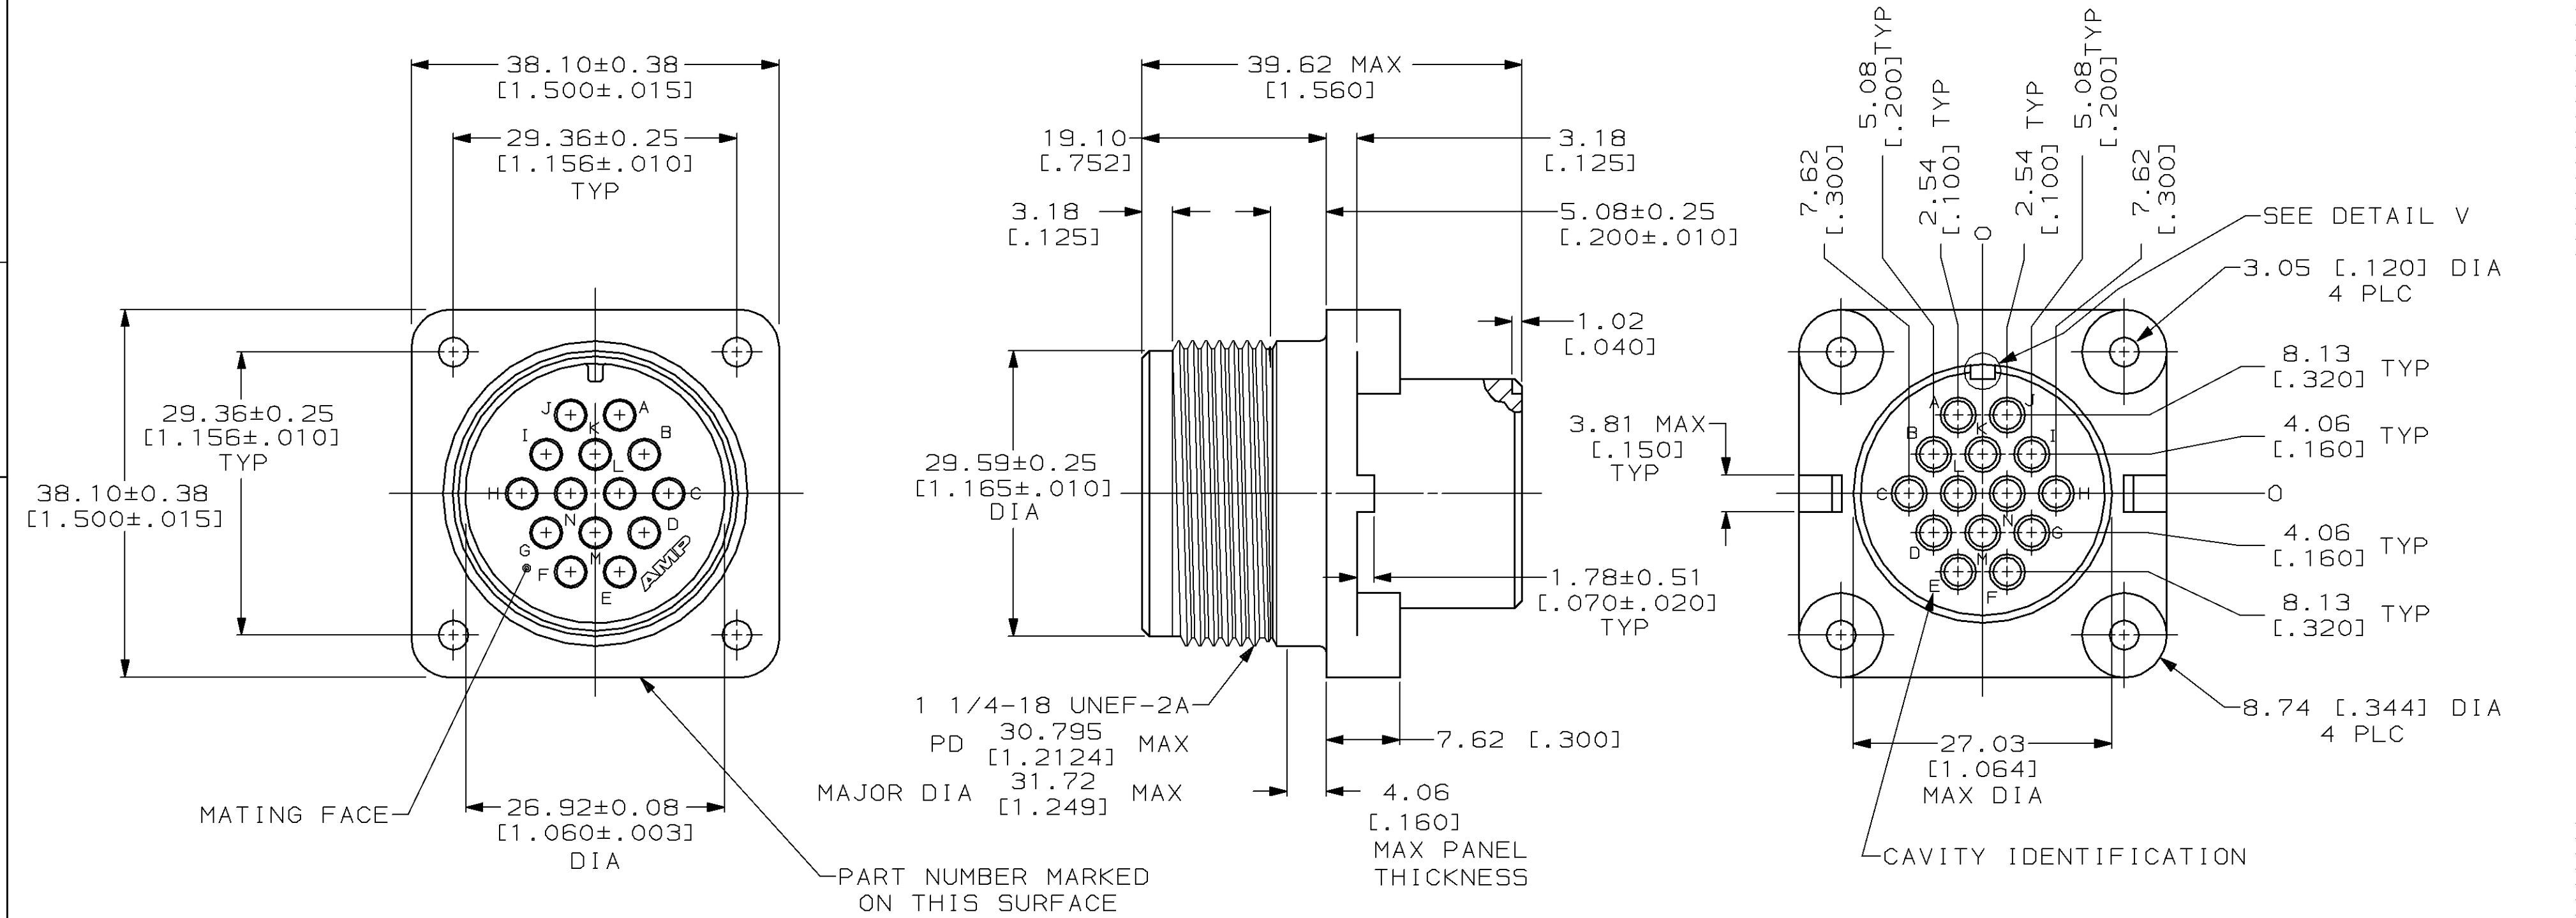

LOC	DIST	P	F	ZONE	LTR	REVISIONS		
						DESCRIPTION	DATE	APPD
BD	35				C	REV PER EC 0020-299-93	04/12/93	RW
					D	REV PER EC 0020-155-94	03/10/94	AF
					E	REV PER EC 0020-0740-94	07/13/94	AF
					F	REV PER EC 0020-0657-95	06/27/95	RB

- RECEPTACLE MATES WITH PRODUCT DESIGNED TO MIL SPEC 5015.
- RECEPTACLE WILL ACCEPT TYPE III+ PIN CONTACTS.

DO NOT SCALE PRINT. UNLESS SPECIFIED DIMENSIONS IN mm [INCHES] TOLERANCES ON:		DR 01/17/91 L.SIPE		213651-1	
2 PLC DEC ± 0.13 [0.005]		CHK 1-30-91 R.STONE		PART NO	
3 PLC DEC ± -		APPD 1-30-91 K.BEAVER		AMP AMP Incorporated Harrisburg, PA 17105-3608	
ANGLES ± -		APPD 1-31-91 J.FULPONI		NAME	
MATERIAL POLYAMID, BLACK		PRODUCT SPEC 108-10024		RECEPTACLE, 20-14 ARR, STANDARD SEX, CPC	
FINISH -		APPLICATION SPEC 114-10004		SIZE C	CAGE CODE 00779
		WEIGHT -		SCALE 2:1	DRAWING NO 213651
				SHEET 1 OF 1	