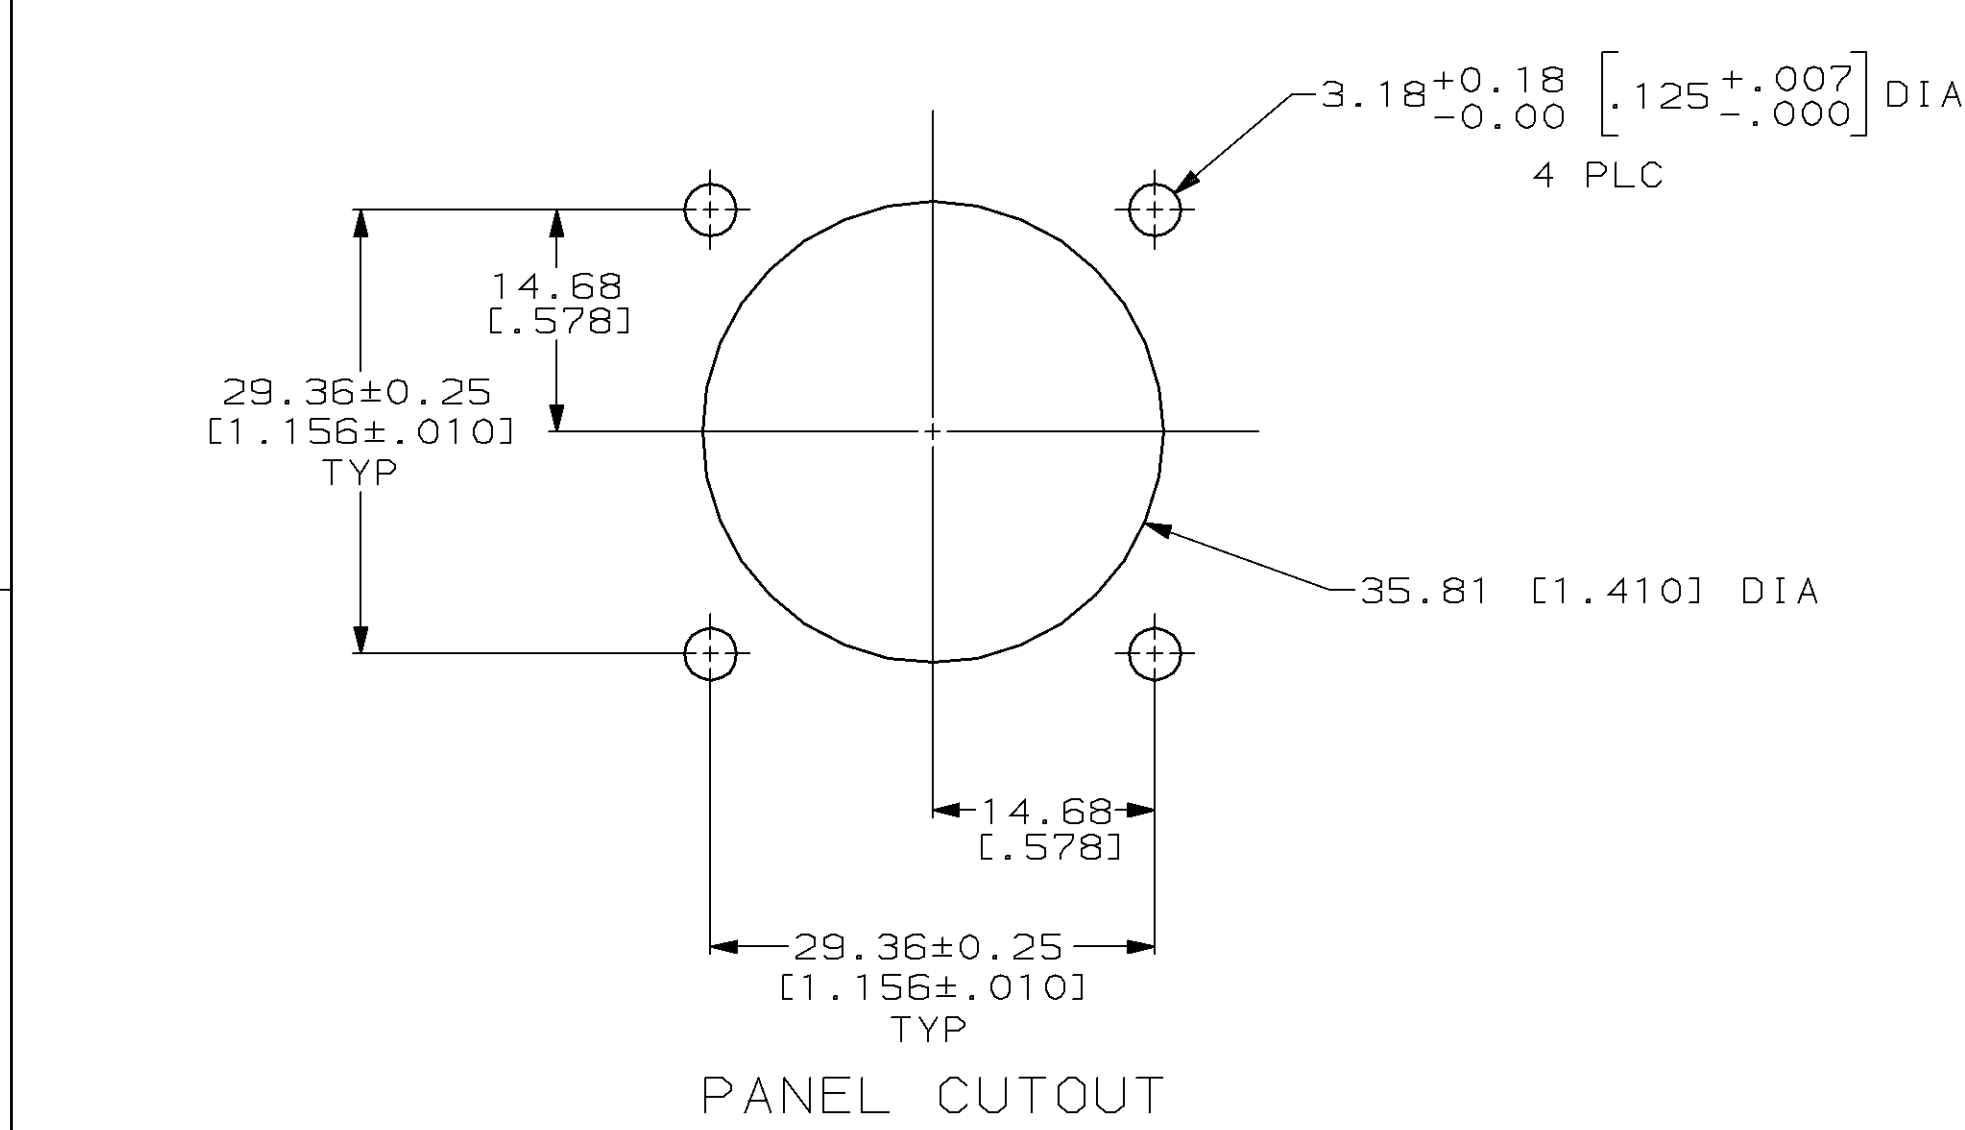

LOC	DIST	P	F	ZONE	LTR	REVISIONS		
						DESCRIPTION	DATE	APPD
BD	35				C	REV PER EC 0020-299-93	04/12/93	RW
					D	REV PER EC 0020-155-94	03/10/94	AF
					E	REV PER EC 0020-0740-94	07/13/94	AF
					F	REV PER EC 0020-0657-95	06/27/95	RB

- RECEPTACLE MATES WITH PRODUCT DESIGNED TO MIL SPEC 5015.
- RECEPTACLE WILL ACCEPT TYPE III+ PIN CONTACTS.

DO NOT SCALE PRINT. UNLESS SPECIFIED DIMENSIONS IN mm [INCHES] TOLERANCES ON:		DR 01/17/91 L.SIPE		213651-1	
2 PLC DEC ± 0.13 [0.005]		CHK 1-30-91 R.STONE		PART NO	
3 PLC DEC ± -		APPD 1-30-91 K.BEAVER		AMP AMP Incorporated Harrisburg, PA 17105-3608	
ANGLES ± -		APPD 1-31-91 J.FULPONI		NAME	
MATERIAL POLYAMID, BLACK		PRODUCT SPEC 108-10024		RECEPTACLE, 20-14 ARR, STANDARD SEX, CPC	
FINISH -		APPLICATION SPEC 114-10004		SIZE C	CAGE CODE 00779
		WEIGHT -		SCALE 2:1	DRAWING NO 213651
				SHEET 1 OF 1	