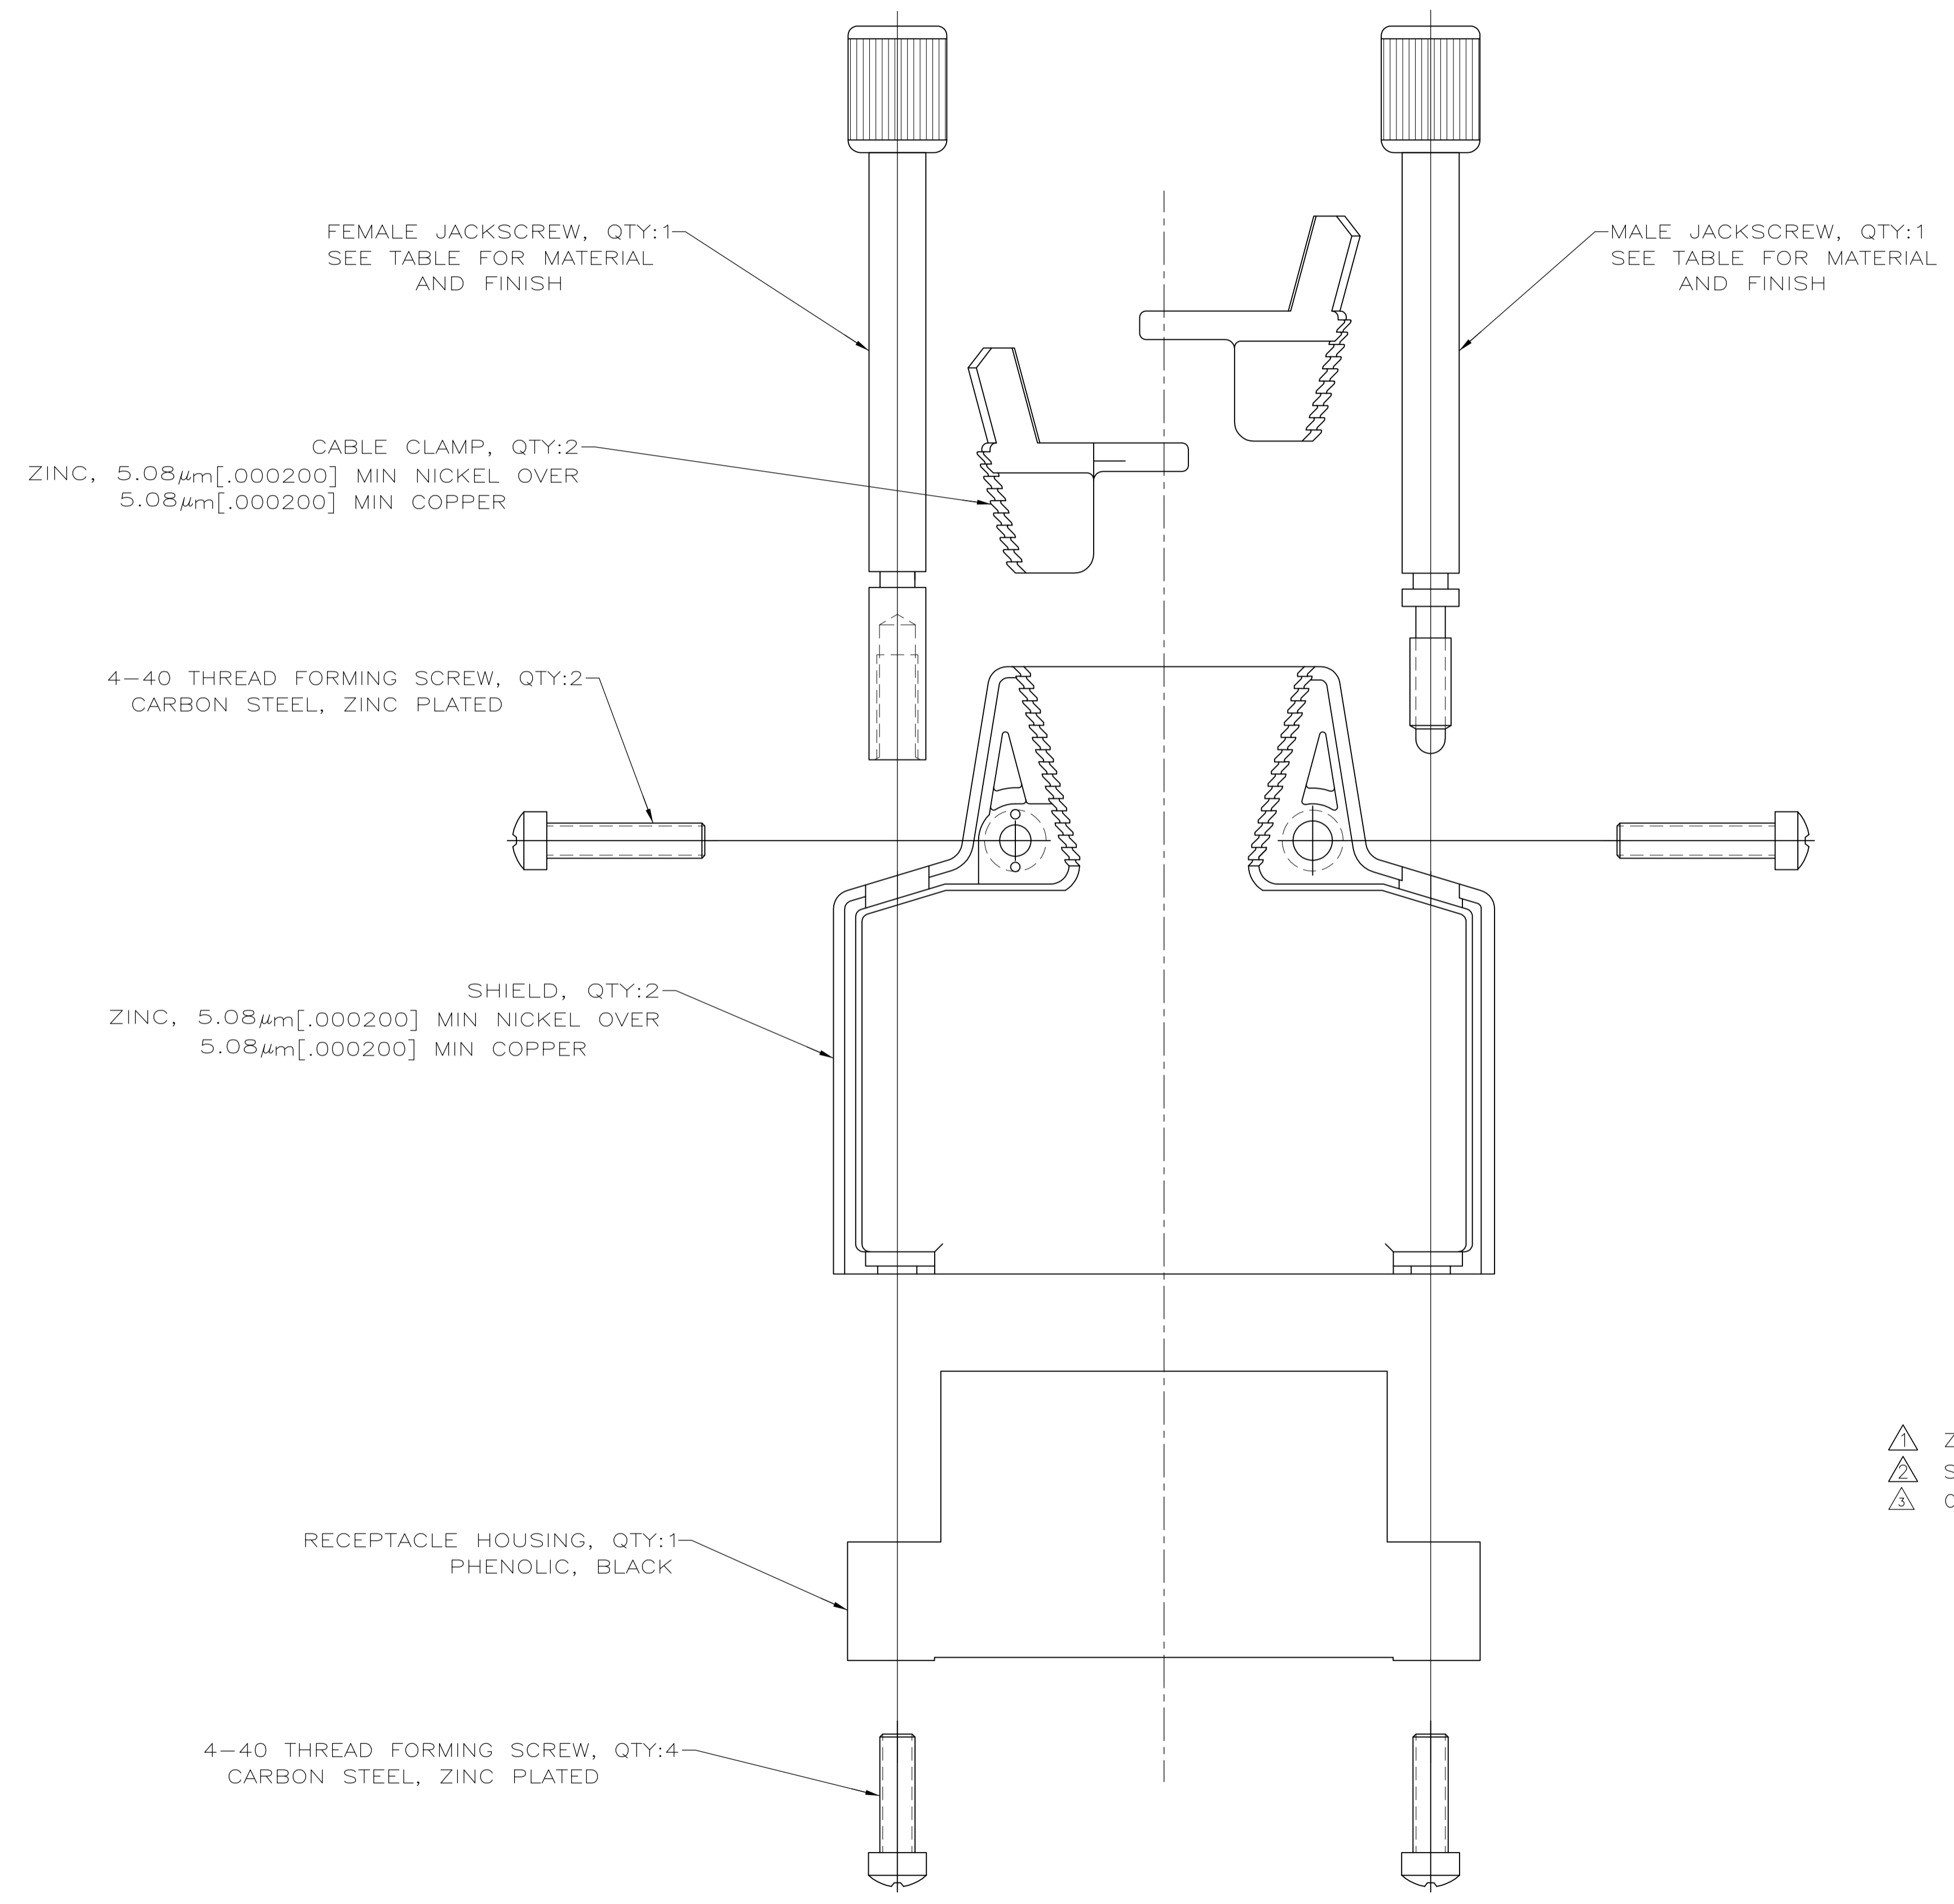

LOC	DIST	P	F	ZONE	LTR	DESCRIPTION	DATE	APPD
FT	8					RLSE PER NPR 3589, WAS 90-4883-31	6-21-91	-
						ADDED -3 & -4 PER NPR 4304	08/12/92	SK
						ADDED -5 PER NPR 5009	12/15/93	TC
						REV PER EC 0020-216-95	03/27/95	TC
						REV PER EC 0020-318-95	05/05/95	TC
						OBS -4 PER EC 0020-598-96	08 JAN 97	MM
						REVISED PER ECO-09-020689	25AUG09	KK AEG

- △ ZINC, NICKEL PLATED.
- △ STAINLESS STEEL.
- △ OBSOLETE PARTS: OBSOLETE CIS STREAMLINING PER D.RENAUD/D.SINISI

JACKSCREW	CABLE DIAMETER	PART NO
△	3.81-7.62 [.150-.300]	213685-5
△	6.35-10.16 [.250-.400]	213685-4
△	10.16-15.24 [.400-.600]	213685-3
△	6.35-10.16 [.250-.400]	213685-2
△	10.16-15.24 [.400-.600]	213685-1

DO NOT SCALE PRINT. UNLESS SPECIFIED DIMENSIONS IN mm [INCHES] TOLERANCES ON : 2 PLC DEC ± 0.13 [.005] 3 PLC DEC ± - ANGLES ± -		DR 6-21-91 W.G.LENKER		AMP Incorporated Harrisburg, PA 17105-3608	
SEE CALLOUTS		CHK 6-27-91 R STONE			
MATERIAL		APPD 6-28-91 A BOULLIANNE		NAME	
FINISH		APPD 6-28-91 A BOULLIANNE		CONNECTOR KIT, UNASSEMBLED, 34 POSITION, M SERIES	
SEE CALLOUTS		PRODUCT SPEC		SIZE	
WEIGHT		APPLICATION SPEC		CAGE CODE	
				DRAWING NO	
				213685	
		SCALE 3:1		SHEET 1 OF 1	