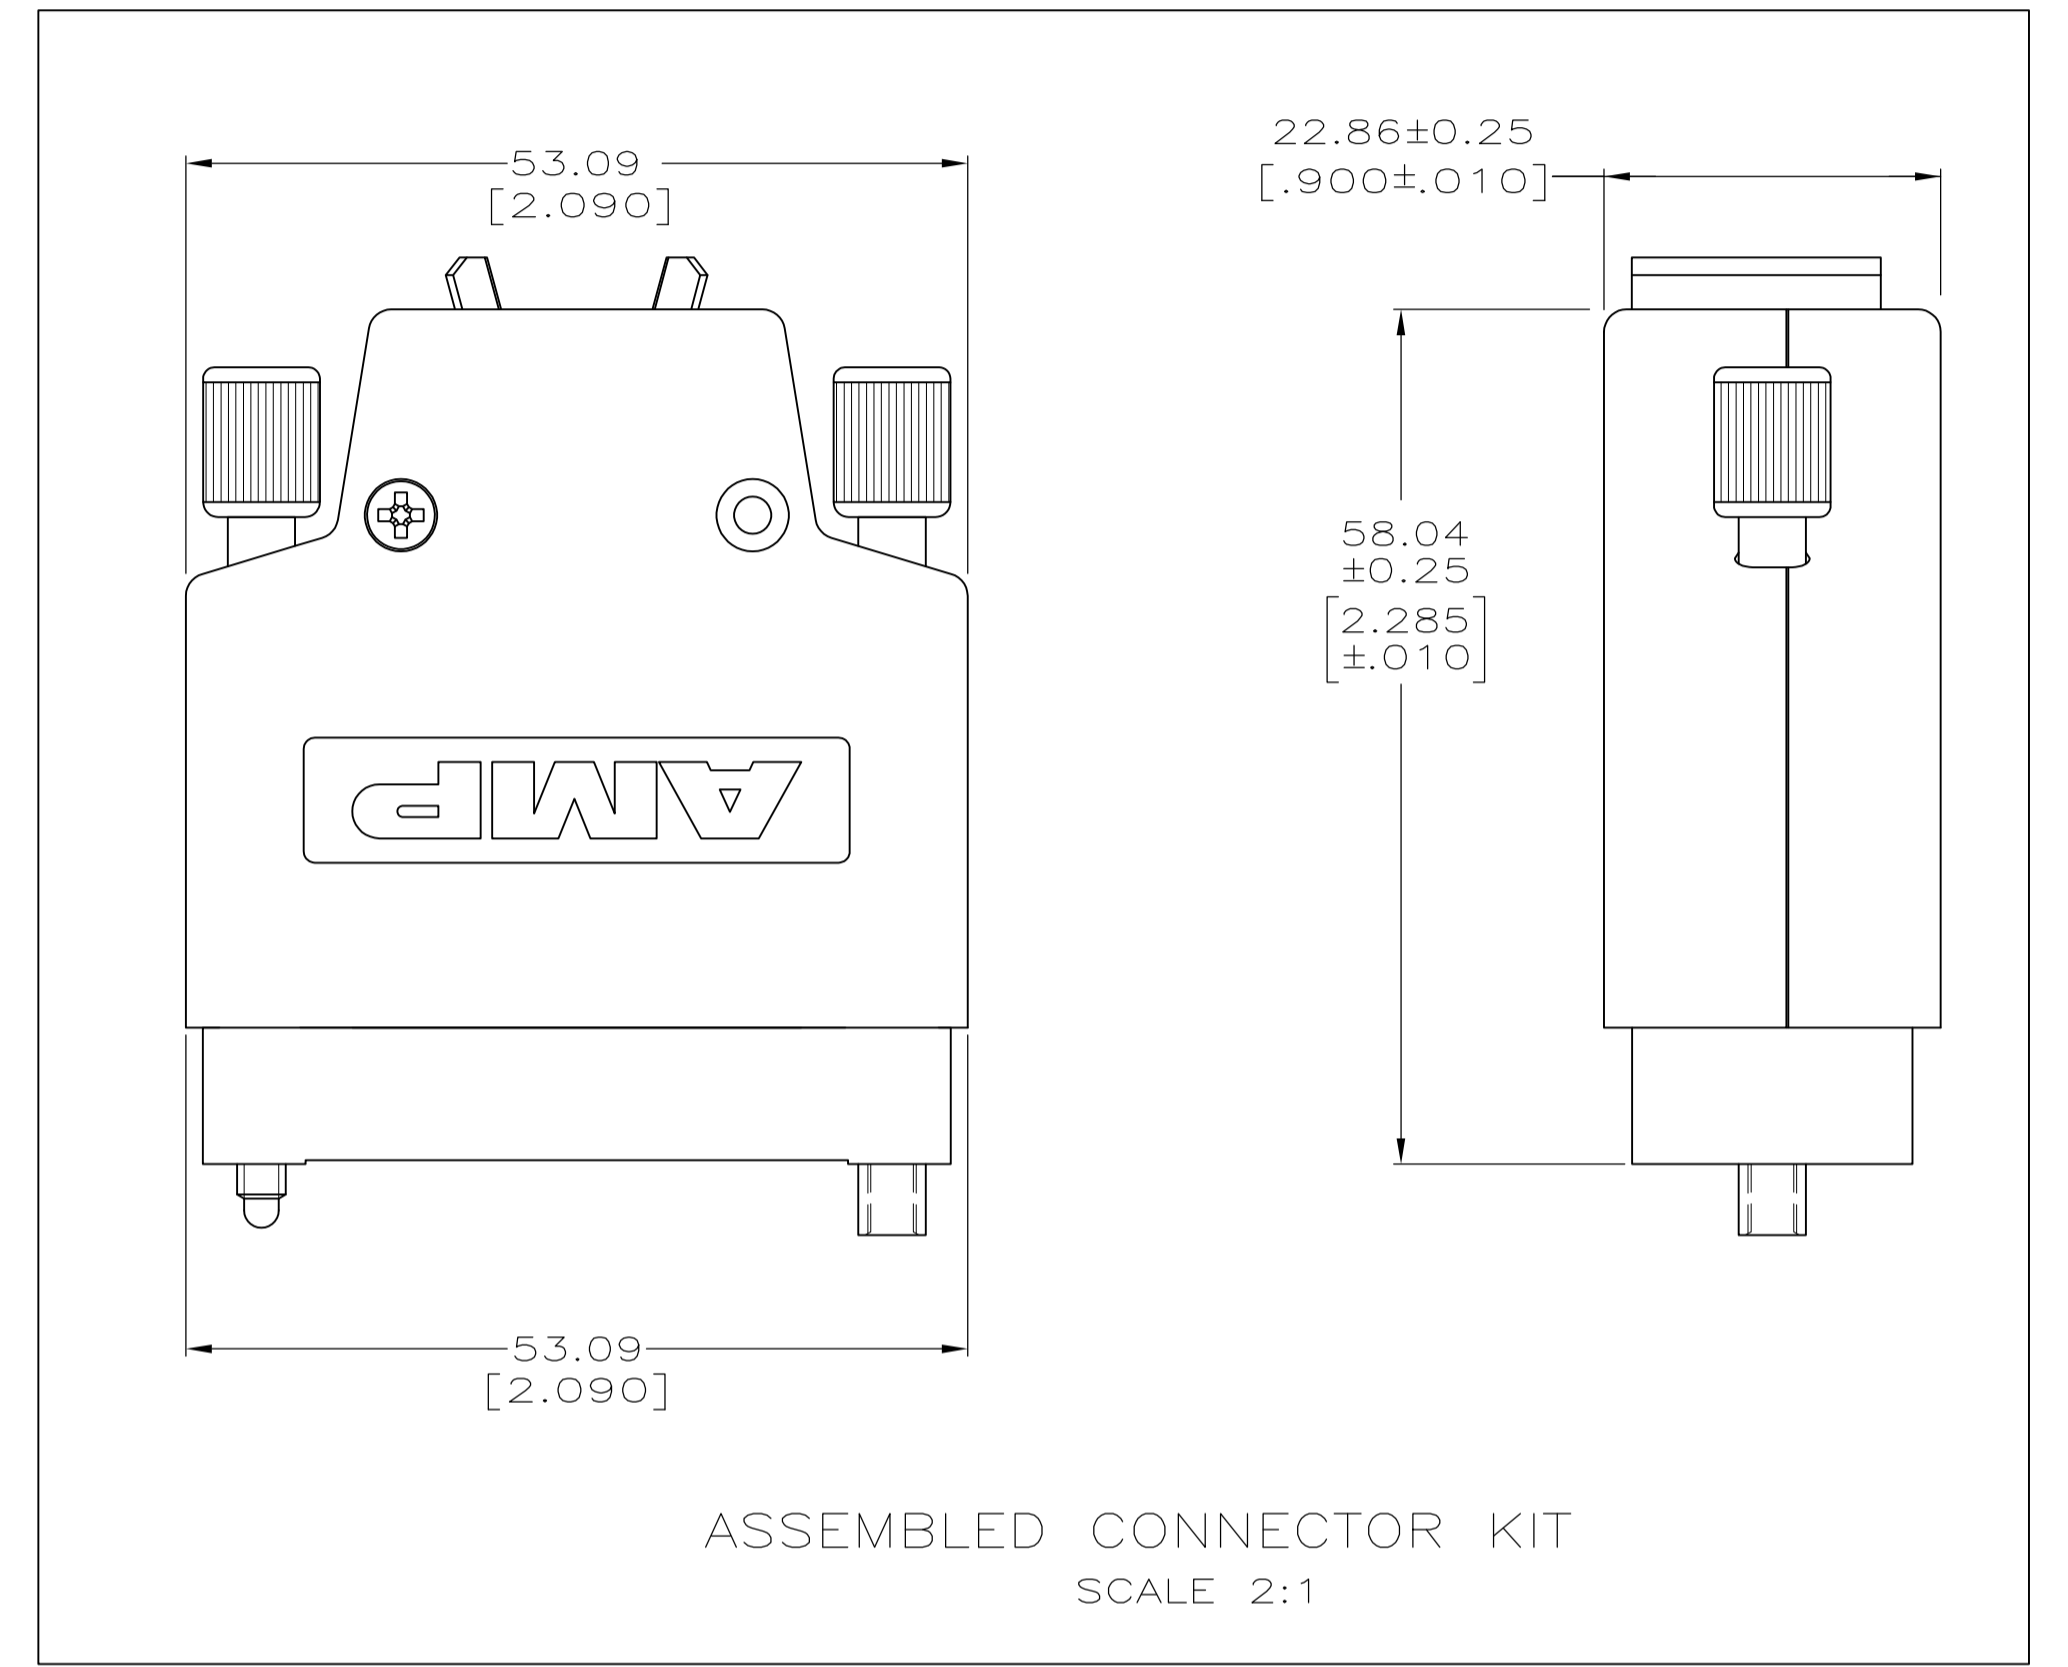

LOC	DIST	P	F	ZONE	LTR	DESCRIPTION	DATE	APPD
FT	8					RLSE PER NPR 3589, WAS 90-4883-31	6-21-91	-
						ADDED -3 & -4 PER NPR 4304	08/12/92	SK
						ADDED -5 PER NPR 5009	12/15/93	TC
						REV PER EC 0020-216-95	03/27/95	TC
						REV PER EC 0020-318-95	05/05/95	TC
						OBS -4 PER EC 0020-598-96	08 JAN 97	MM
						REVISED PER ECO-09-020689	25AUG09	KK AEG

- △ ZINC, NICKEL PLATED.
- △ STAINLESS STEEL.
- △ OBSOLETE PARTS: OBSOLETE CIS STREAMLINING PER D.RENAUD/D.SINISI

JACKSCREW	CABLE DIAMETER	PART NO
△	3.81-7.62 [.150-.300]	213685-5
△	6.35-10.16 [.250-.400]	213685-4
△	10.16-15.24 [.400-.600]	213685-3
△	6.35-10.16 [.250-.400]	213685-2
△	10.16-15.24 [.400-.600]	213685-1

DO NOT SCALE PRINT. UNLESS SPECIFIED DIMENSIONS IN mm [INCHES] TOLERANCES ON : 2 PLC DEC ± 0.13 [.005] 3 PLC DEC ± - ANGLES ± -		DR 6-21-91 W.G.LENKER		AMP Incorporated Harrisburg, PA 17105-3608	
SEE CALLOUTS		CHK 6-27-91 R STONE			
MATERIAL		APPD 6-28-91 A BOULLIANNE		NAME	
FINISH		APPD 6-28-91 A BOULLIANNE		CONNECTOR KIT, UNASSEMBLED, 34 POSITION, M SERIES	
SEE CALLOUTS		PRODUCT SPEC		SIZE	
WEIGHT		APPLICATION SPEC		CAGE CODE	
				DRAWING NO	
				213685	
		SCALE 3:1		SHEET 1 OF 1	