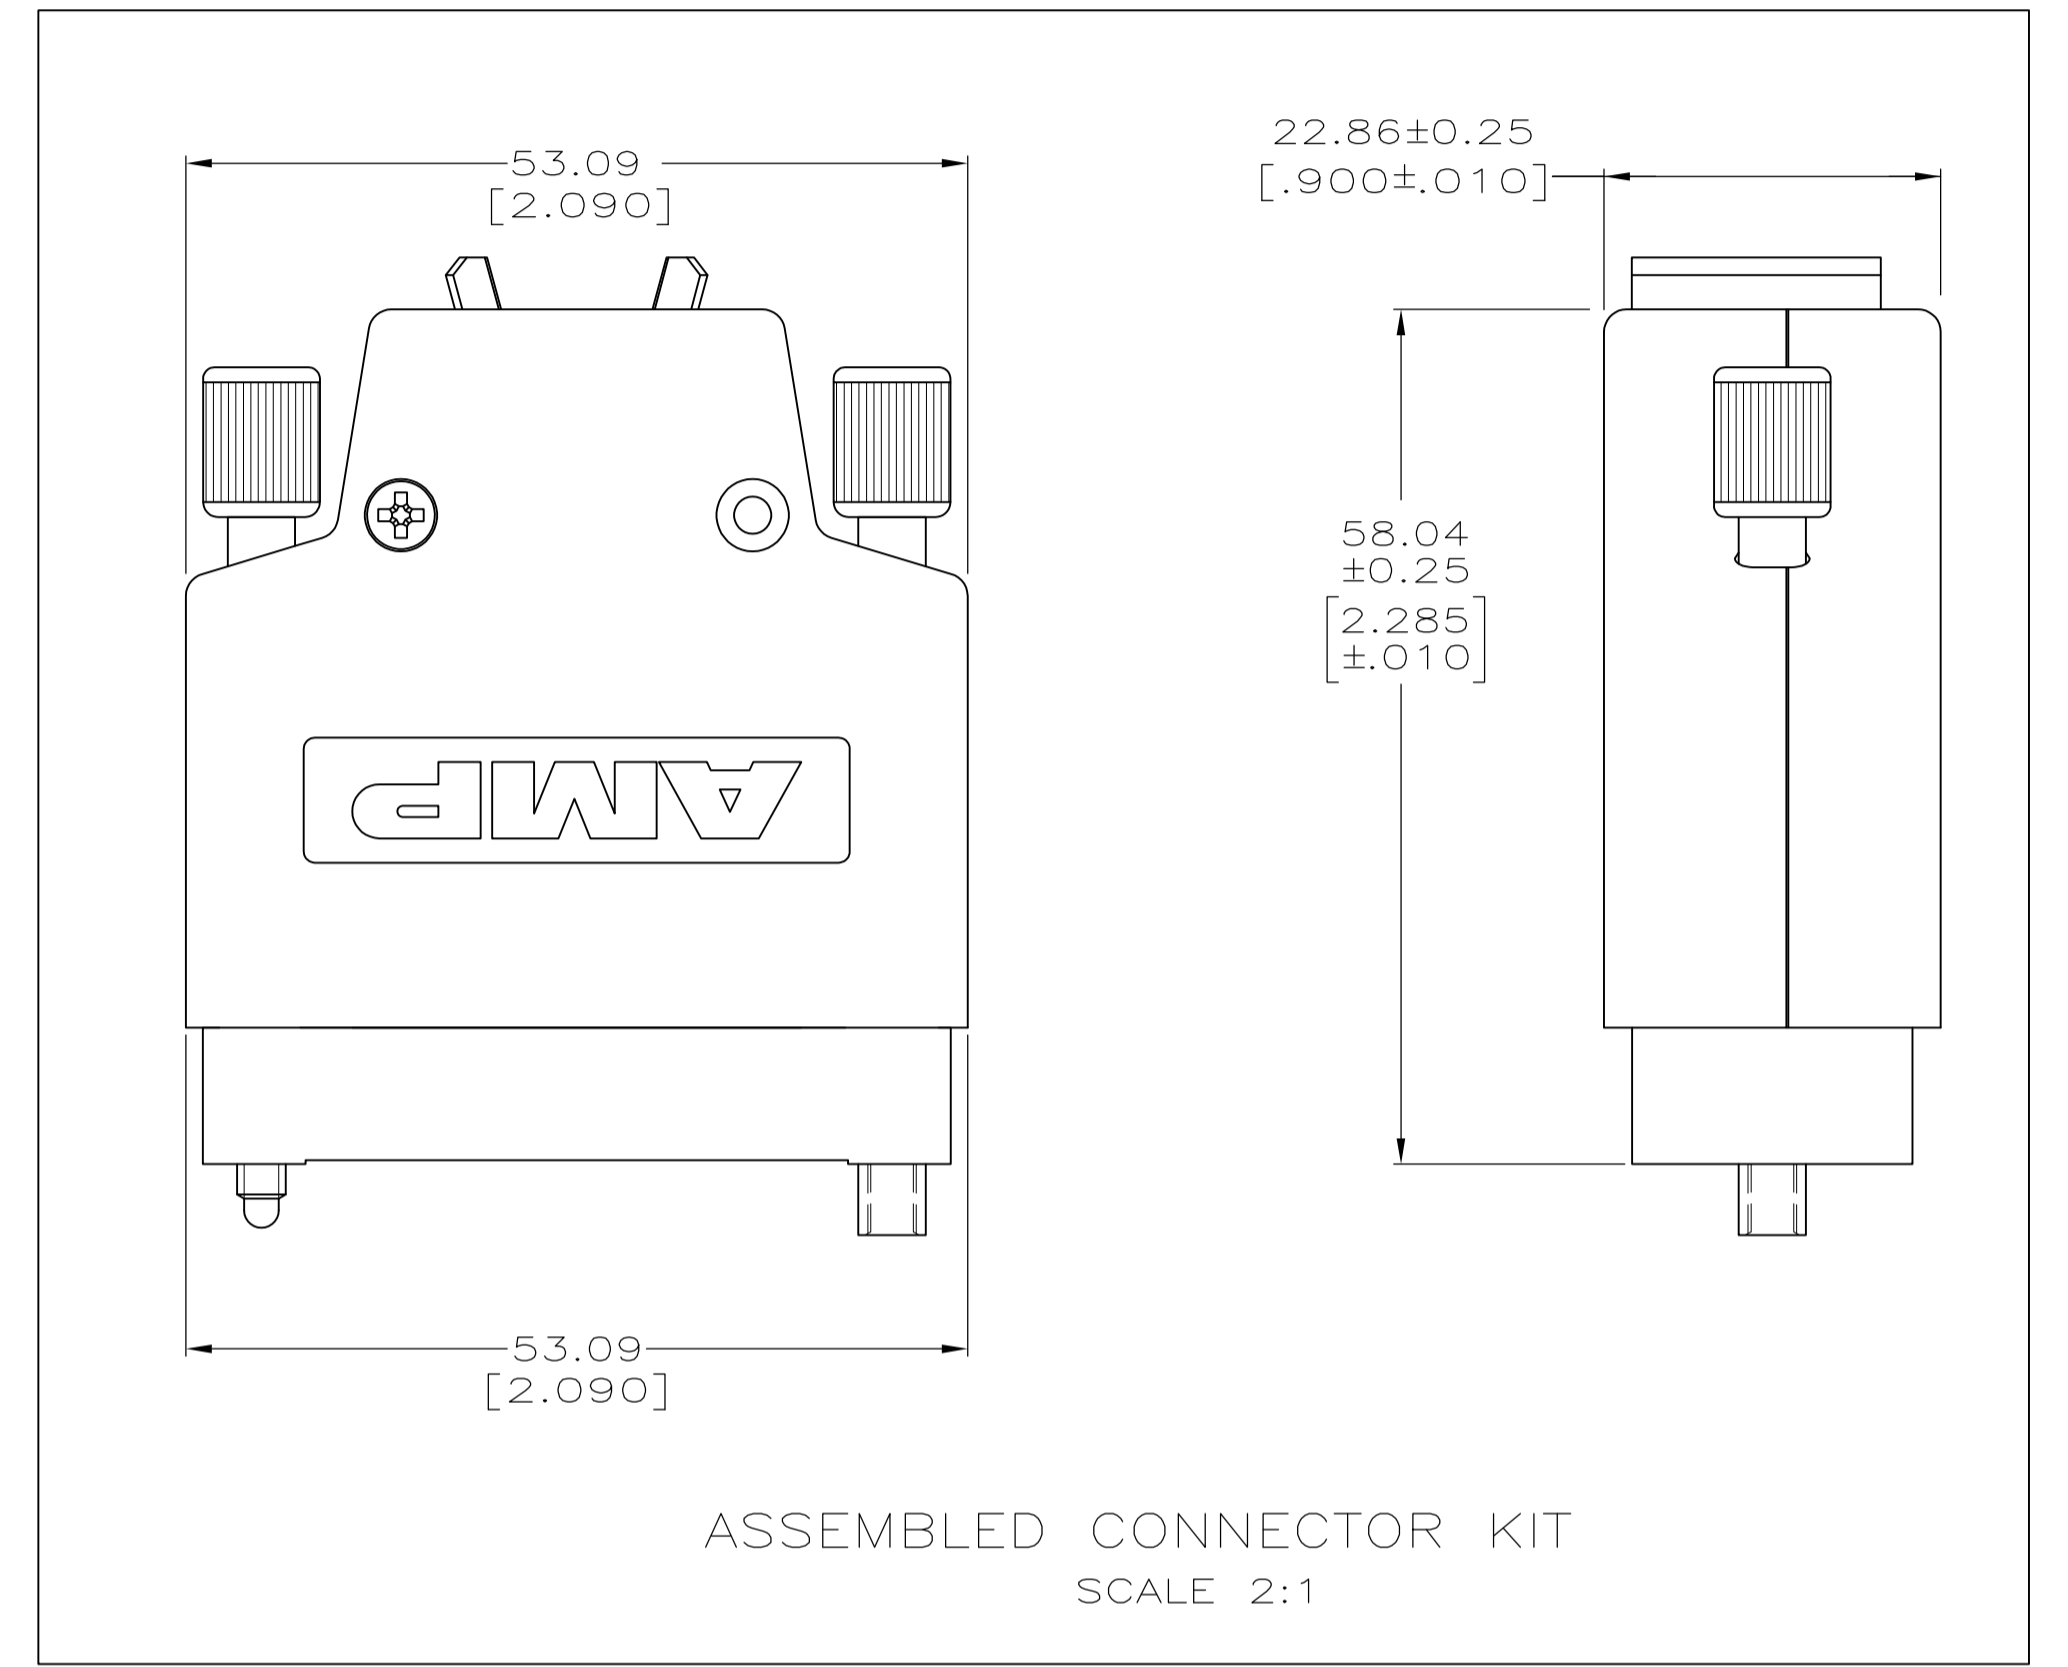

LOC	DIST	P	F	ZONE	LTR	DESCRIPTION	DATE	APPD
FT	8					0 RLSE PER NPR 3589, WAS 90-4883-31	6-21-91	-
						A ADDED -3 & -4 PER NPR 4304	08/12/92	SK
						A1 ADDED -5 PER NPR 5009	12/15/93	TC
						B REV PER EC 0020-216-95	03/27/95	TC
						C REV PER EC 0020-318-95	05/05/95	TC
						D OBS -4 PER EC 0020-598-96	08 JAN 97	MM
						M REVISED PER ECO-09-020689	25AUG09	KK AEG

- ▲ ZINC, NICKEL PLATED.
- ▲ STAINLESS STEEL.
- ▲ OBSOLETE PARTS: OBSOLETE CIS STREAMLINING PER D.RENAUD/D.SINISI

JACKSCREW	CABLE DIAMETER	PART NO
▲	3.81-7.62 [.150-.300]	213685-5
▲	6.35-10.16 [.250-.400]	213685-4
▲	10.16-15.24 [.400-.600]	213685-3
▲	6.35-10.16 [.250-.400]	213685-2
▲	10.16-15.24 [.400-.600]	213685-1

DO NOT SCALE PRINT. UNLESS SPECIFIED DIMENSIONS IN mm [INCHES] TOLERANCES - ON : 2 PLC DEC ± 0.13 [.005] 3 PLC DEC ± - ANGLES ± -		DR 6-21-91 W.G.LENKER		AMP Incorporated Harrisburg, PA 17105-3608 NAME CONNECTOR KIT, UNASSEMBLED, 34 POSITION, M SERIES	
SEE CALLOUTS		CHK 6-27-91 R STONE			
MATERIAL		APPD 6-28-91 A BOULLIANNE		SIZE	
FINISH		APPD 6-28-91 A BOULLIANNE		CAGE CODE	
SEE CALLOUTS		PRODUCT SPEC		DRAWING NO	
APPLICATION SPEC		-		D 00779	
WEIGHT		-		SCALE	
				3:1	
				213685	
				SHEET 1 OF 1	