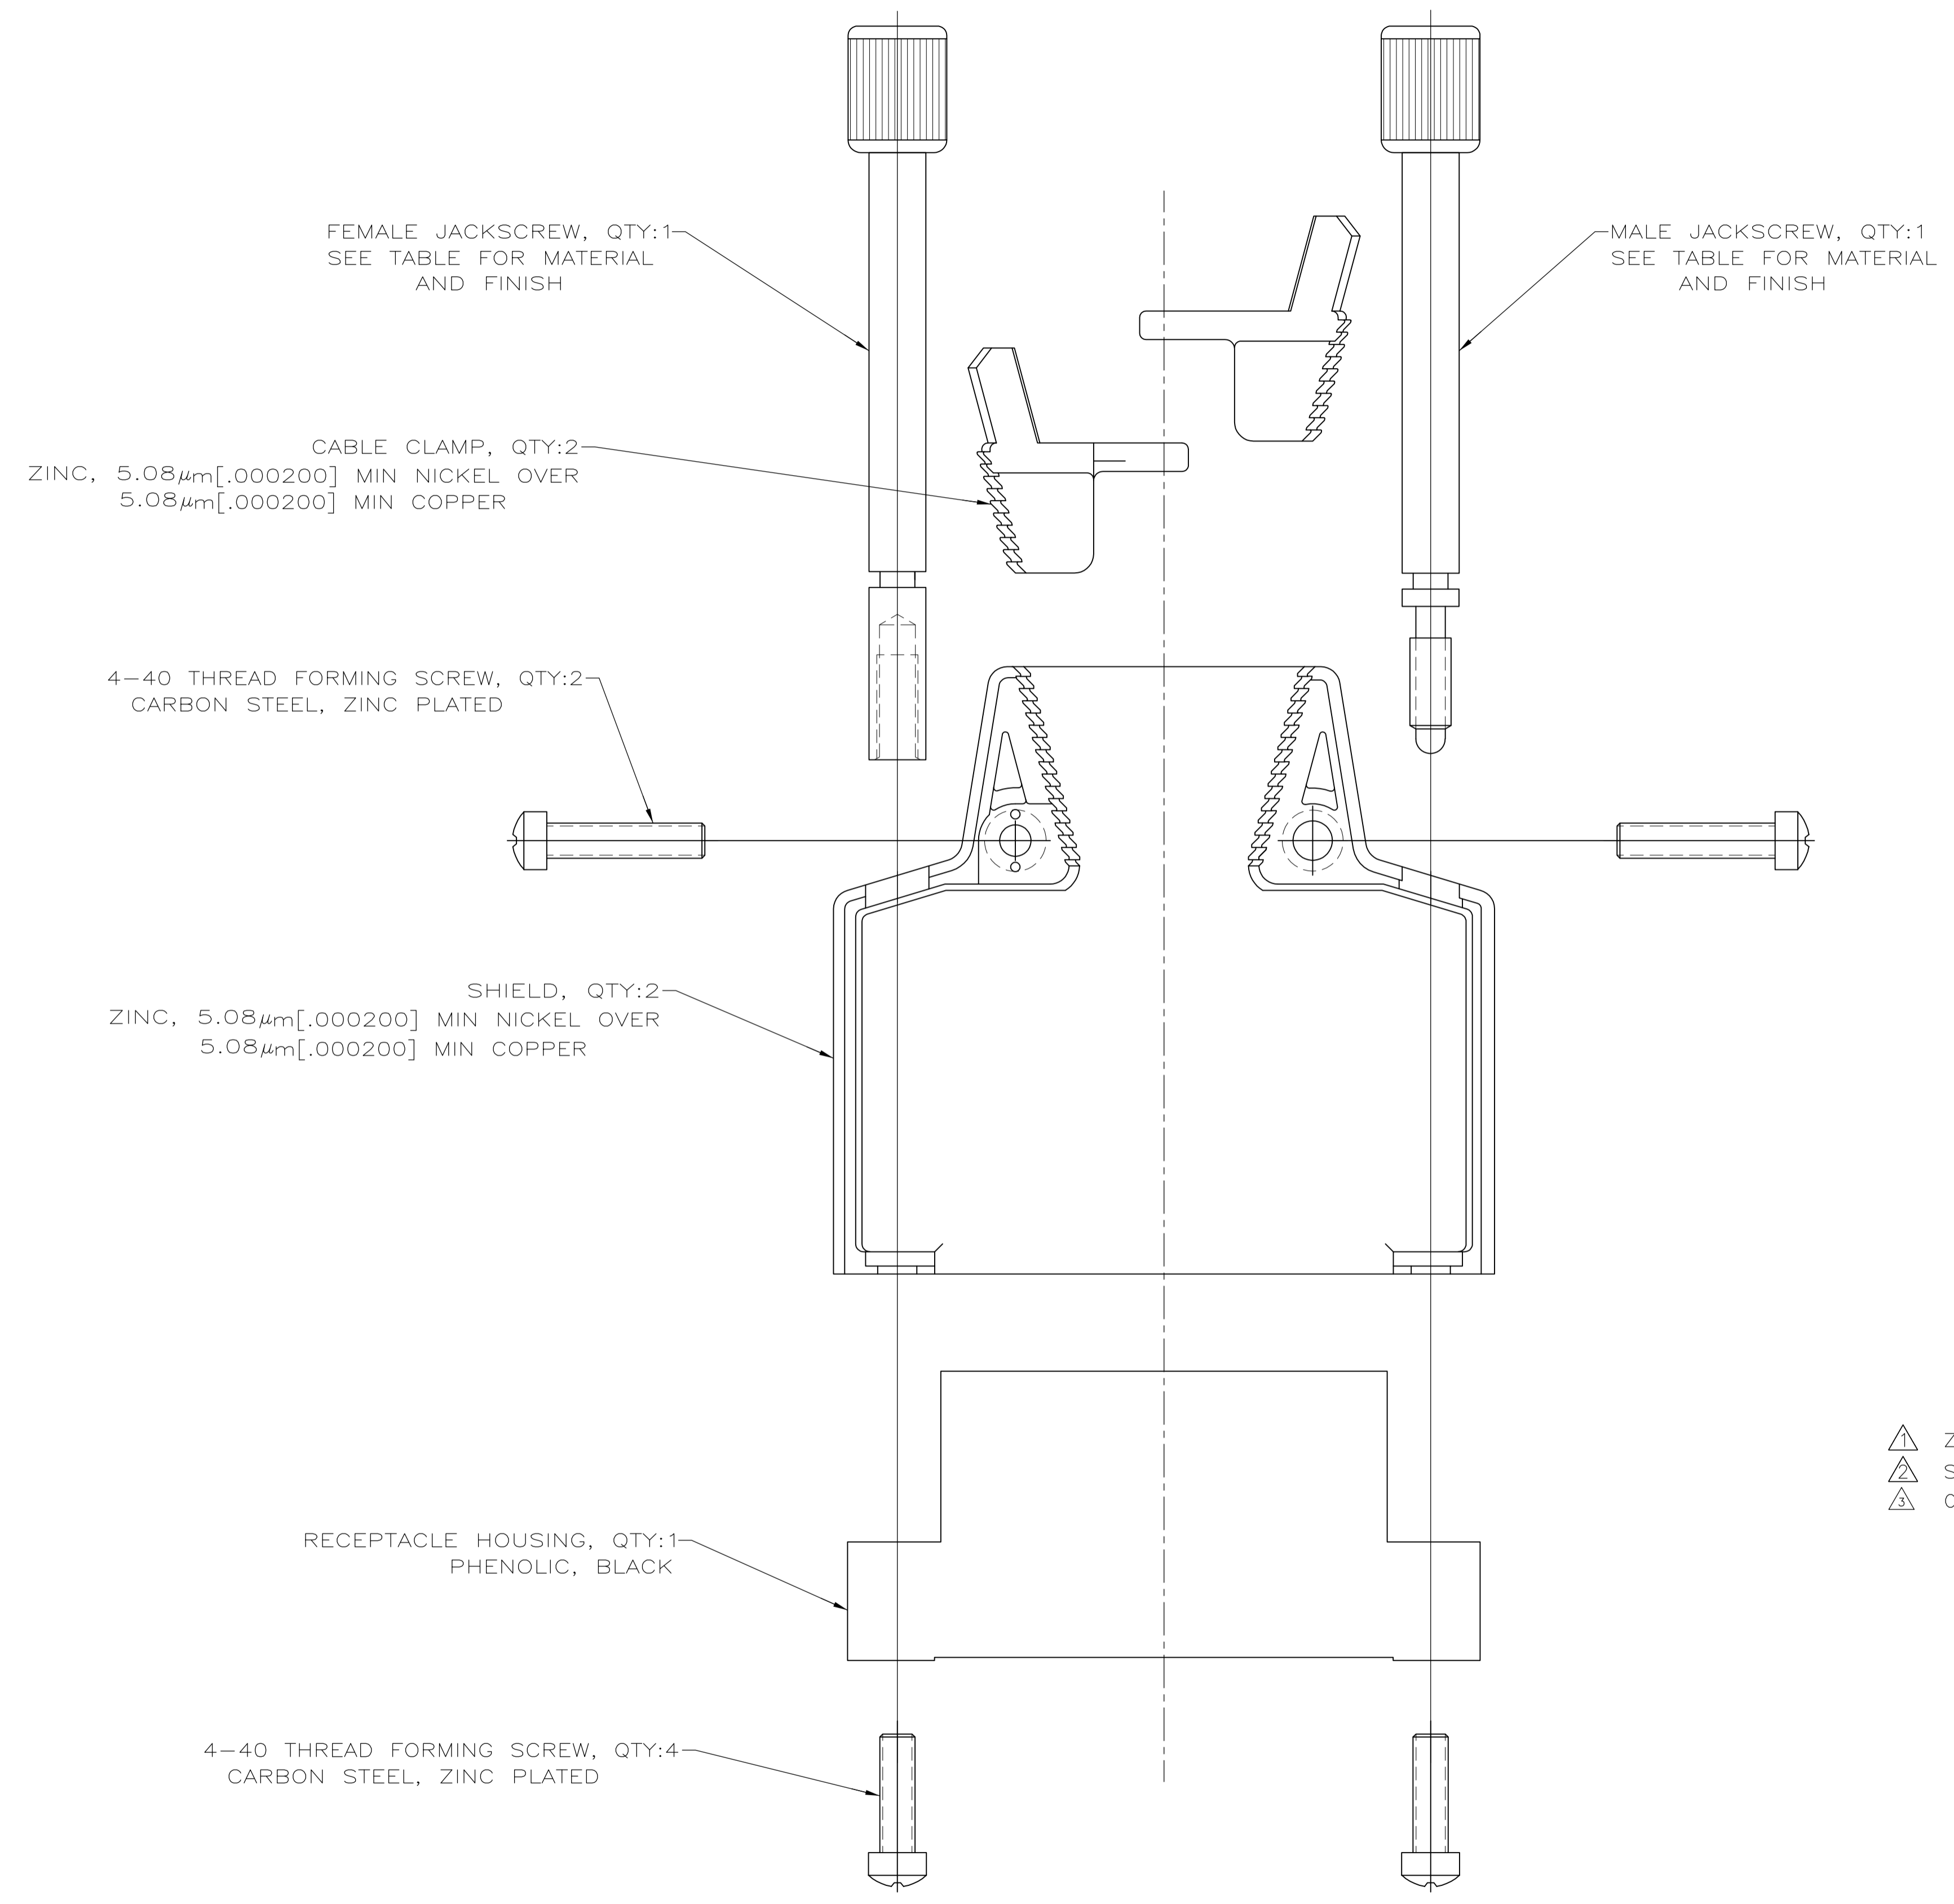

LOC	DIST	P	F	ZONE	LTR	DESCRIPTION	DATE	APPD
FT	8					0 RLSE PER NPR 3589, WAS 90-4883-31	6-21-91	-
						A ADDED -3 & -4 PER NPR 4304	08/12/92	SK
						A1 ADDED -5 PER NPR 5009	12/15/93	TC
						B REV PER EC 0020-216-95	03/27/95	TC
						C REV PER EC 0020-318-95	05/05/95	TC
						D OBS -4 PER EC 0020-598-96	08 JAN 97	MM
						M REVISED PER ECO-09-020689	25AUG09	KK AEG

- ▲ ZINC, NICKEL PLATED.
- ▲ STAINLESS STEEL.
- ▲ OBSOLETE PARTS: OBSOLETE CIS STREAMLINING PER D.RENAUD/D.SINISI

JACKSCREW	CABLE DIAMETER	PART NO
▲	3.81-7.62 [.150-.300]	213685-5
▲	6.35-10.16 [.250-.400]	213685-4
▲	10.16-15.24 [.400-.600]	213685-3
▲	6.35-10.16 [.250-.400]	213685-2
▲	10.16-15.24 [.400-.600]	213685-1

DO NOT SCALE PRINT. UNLESS SPECIFIED DIMENSIONS IN mm [INCHES] TOLERANCES - ON : 2 PLC DEC ± 0.13 [.005] 3 PLC DEC ± - ANGLES ± -		DR 6-21-91 W.G.LENKER		AMP Incorporated Harrisburg, PA 17105-3608 NAME CONNECTOR KIT, UNASSEMBLED, 34 POSITION, M SERIES	
SEE CALLOUTS		CHK 6-27-91 R STONE			
MATERIAL		APPD 6-28-91 A BOULLIANNE		SIZE	
FINISH		APPD 6-28-91 A BOULLIANNE		CAGE CODE	
SEE CALLOUTS		PRODUCT SPEC		DRAWING NO	
APPLICATION SPEC		-		D 00779	
WEIGHT		-		SCALE	
				3:1	
				213685	
				SHEET 1 OF 1	