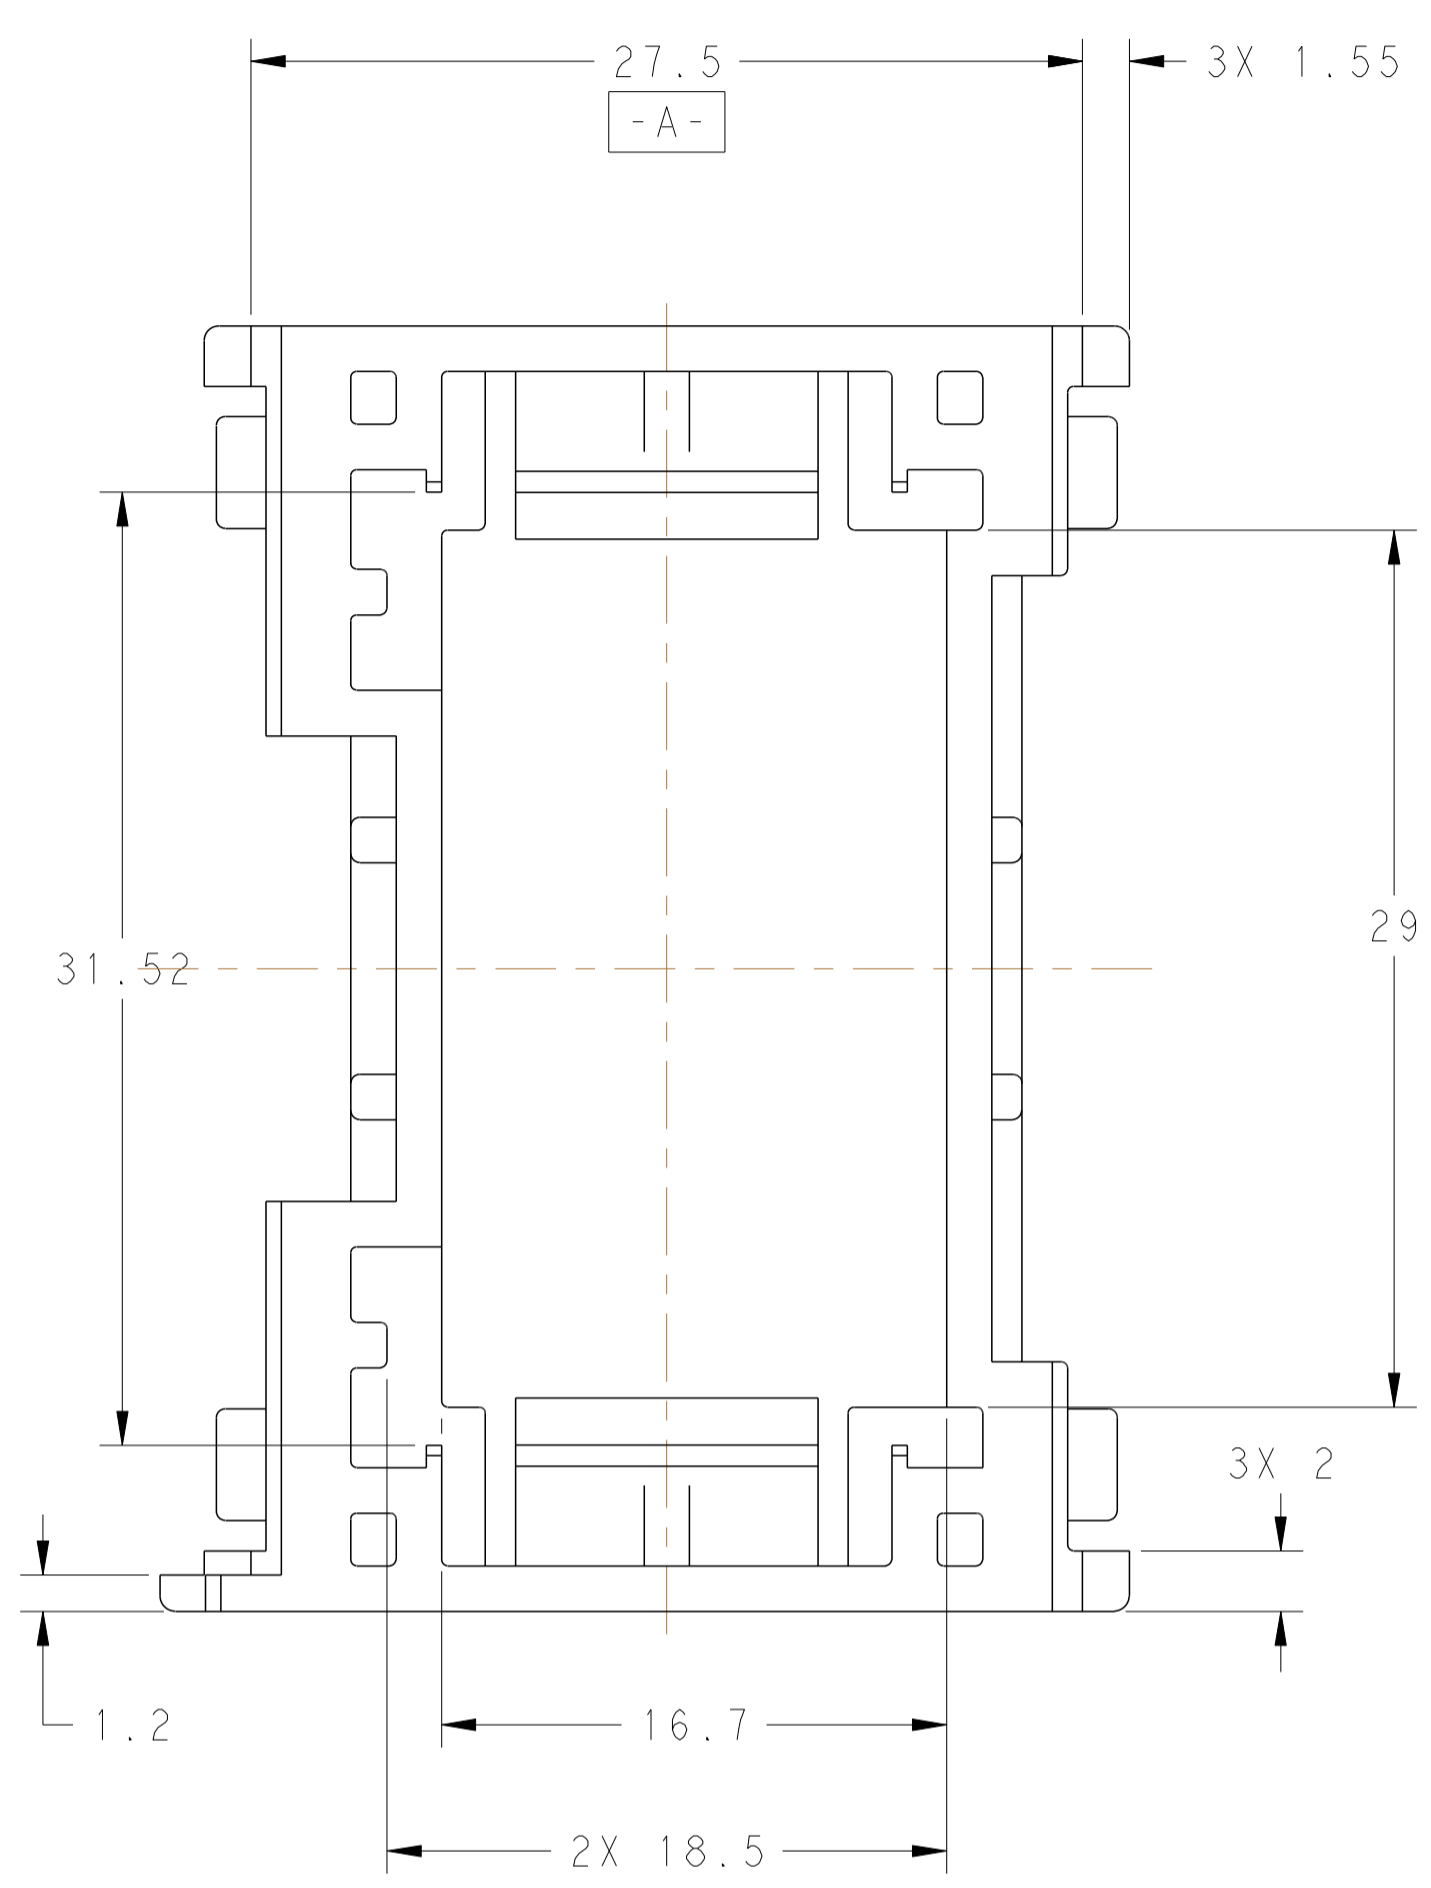

LOC		DIST		REVISIONS				
P	LTR	DESCRIPTION	DATE	DWN	APVD			
A		RELEASED	8AUG11	CZ	WY			

NOTES:

- ① PART REVISION, EXCHANGABLE.
- ② TE LOGO, 0.2mm RAISED. ACCORDING TO TE P/N 15991-5.
- ③ MANUFACTURING DATE, 0.2mm RAISED, Ø3mm.
- ④ TE P/N, 0.2mm RAISED.
- ⑤ MATERIAL MARK, ACCORDING TO VDA 260, 0.2mm RAISED.
- 6. CHARACTERS HEIGHT 1.5mm, UNLESS OTHER SPECIFIED.

THIS DRAWING IS A CONTROLLED DOCUMENT.		DWN C. ZHAO	8AUG11	STE TE Connectivity
DIMENSIONS: mm		CHK W. YUAN	8AUG11	
TOLERANCES UNLESS OTHERWISE SPECIFIED: ±0.3		APVD W. YUAN	8AUG11	NAME HOUSING HOLDER 6P FASTIN-FASTON TAB HSG
1. PLC ±0.5		PRODUCT SPEC 108-101175		SIZE A1
2. PLC ±0.13		APPLICATION SPEC		CAGE CODE C=2137346
3. PLC ±0.01		MATERIAL PA66-GF15 705355-3		DRAWING NO. CUSTOMER DRAWING
4. PLC ±0.0001		SCALE 4:1		SHEET 1 OF 1
ANGLES ±0.0001		REV A		