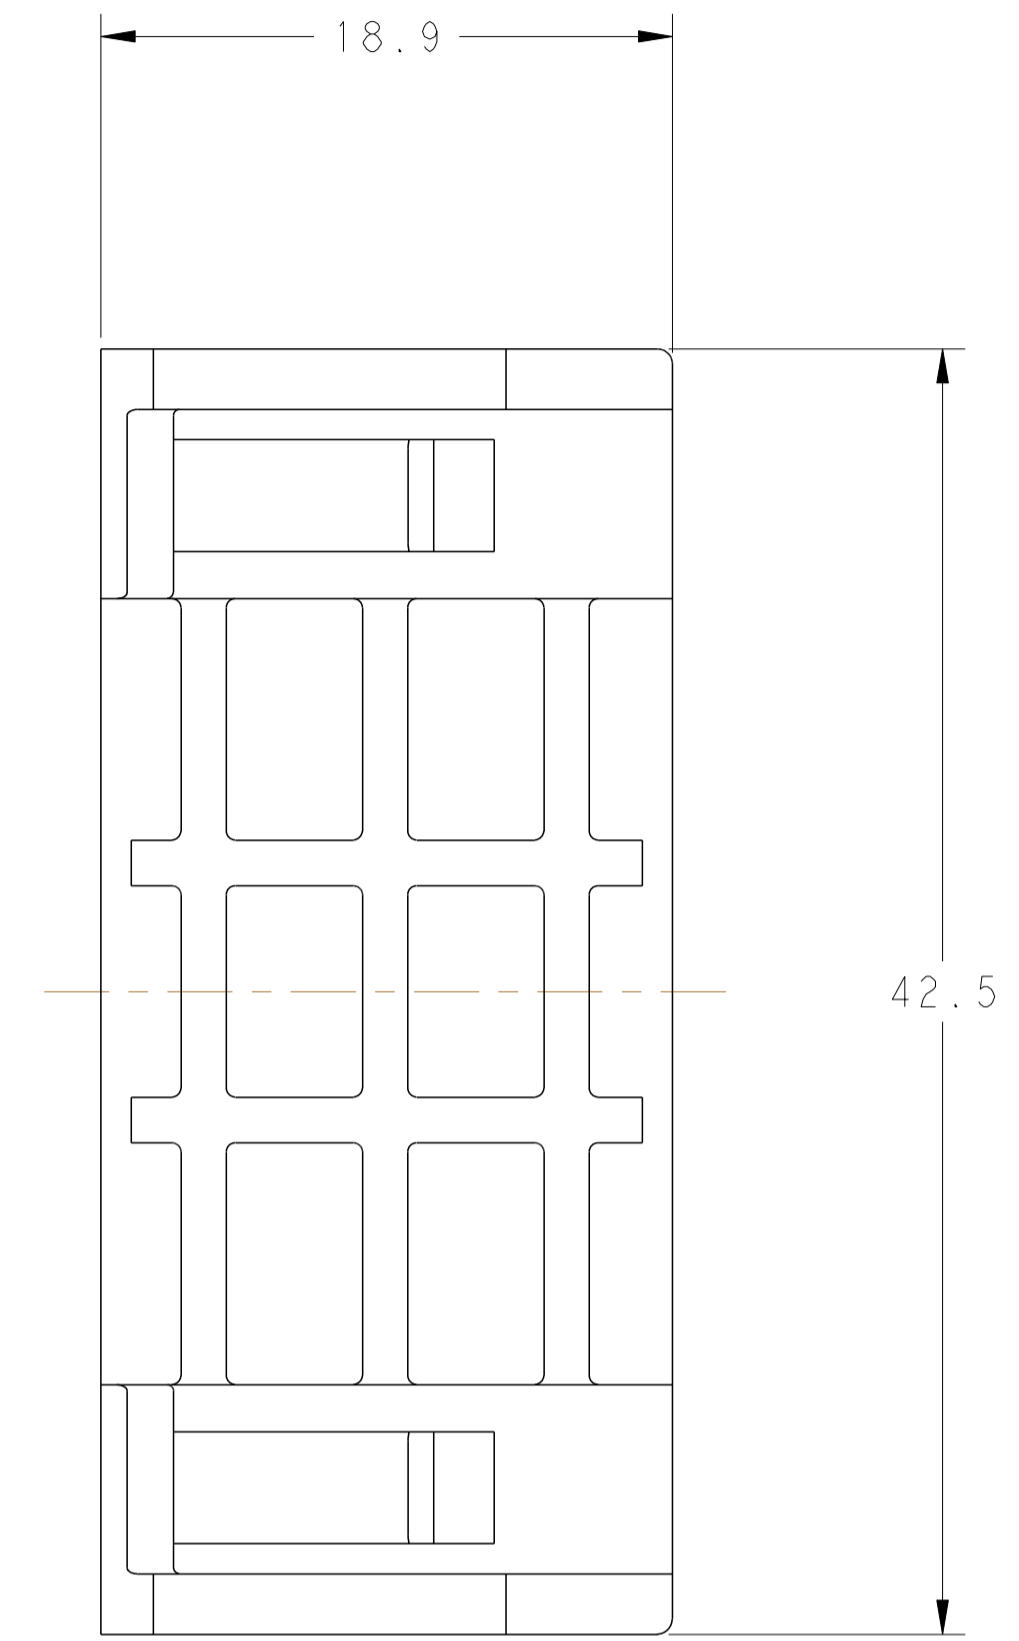

LOC		DIST		REVISIONS				
P	LTR	DESCRIPTION	DATE	DWN	APVD			
A		RELEASED	8AUG11	CZ	WY			

NOTES:

- ① PART REVISION, EXCHANGABLE.
- ② TE LOGO, 0.2mm RAISED. ACCORDING TO TE P/N 15991-5.
- ③ MANUFACTURING DATE, 0.2mm RAISED, Ø3mm.
- ④ TE P/N, 0.2mm RAISED.
- ⑤ MATERIAL MARK, ACCORDING TO VDA 260, 0.2mm RAISED.
- 6. CHARACTERS HEIGHT 1.5mm, UNLESS OTHER SPECIFIED.

THIS DRAWING IS A CONTROLLED DOCUMENT.		DWN C. ZHAO	8AUG11	STE TE Connectivity
DIMENSIONS: mm		CHK W. YUAN	8AUG11	
TOLERANCES UNLESS OTHERWISE SPECIFIED: ±0.3		APVD W. YUAN	8AUG11	NAME HOUSING HOLDER 6P FASTIN-FASTON TAB HSG
1. PLC ±0.5		PRODUCT SPEC 108-101175		SIZE A1
2. PLC ±0.13		APPLICATION SPEC		CAGE CODE C=2137346
3. PLC ±0.01		MATERIAL PA66-GF15 705355-3		DRAWING NO. CUSTOMER DRAWING
4. PLC ±0.0001		SCALE 4:1		SHEET 1 OF 1
ANGLES ±0.0001		REV A		