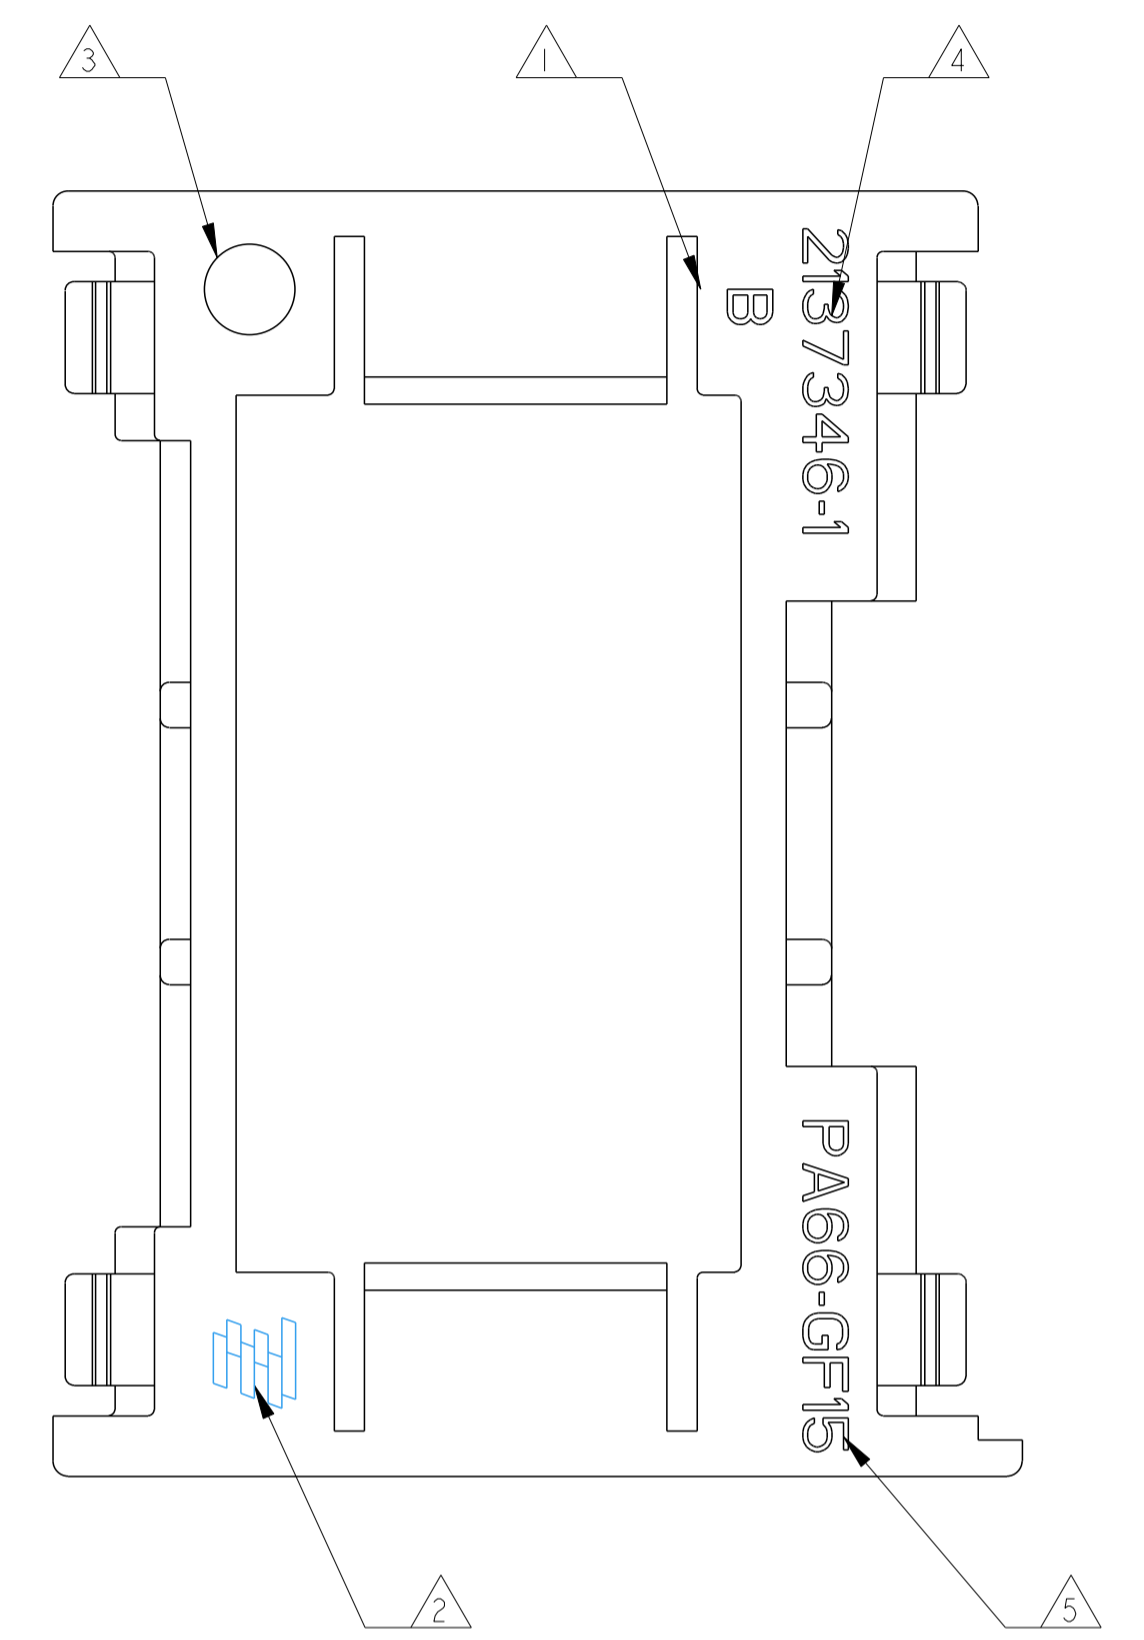

LOC		DIST		REVISIONS				
P	LTR	DESCRIPTION	DATE	DWN	APVD			
A		RELEASED	8AUG11	CZ	WY			

NOTES:

- ① PART REVISION, EXCHANGABLE.
- ② TE LOGO, 0.2mm RAISED. ACCORDING TO TE P/N 15991-5.
- ③ MANUFACTURING DATE, 0.2mm RAISED, Ø3mm.
- ④ TE P/N, 0.2mm RAISED.
- ⑤ MATERIAL MARK, ACCORDING TO VDA 260, 0.2mm RAISED.
- 6. CHARACTERS HEIGHT 1.5mm, UNLESS OTHER SPECIFIED.

THIS DRAWING IS A CONTROLLED DOCUMENT.		DWN C. ZHAO	8AUG11	STE TE Connectivity
DIMENSIONS: mm		CHK W. YUAN	8AUG11	
TOLERANCES UNLESS OTHERWISE SPECIFIED: ±0.3		APVD W. YUAN	8AUG11	NAME HOUSING HOLDER 6P FASTIN-FASTON TAB HSG
1. PLC ±0.5		PRODUCT SPEC 108-101175		SIZE A1
2. PLC ±0.13		APPLICATION SPEC		CAGE CODE C=2137346
3. PLC ±0.01		MATERIAL PA66-GF15 705355-3		DRAWING NO. CUSTOMER DRAWING
4. PLC ±0.0001		SCALE 4:1		SHEET 1 OF 1
ANGLES ±0.0001		REV A		