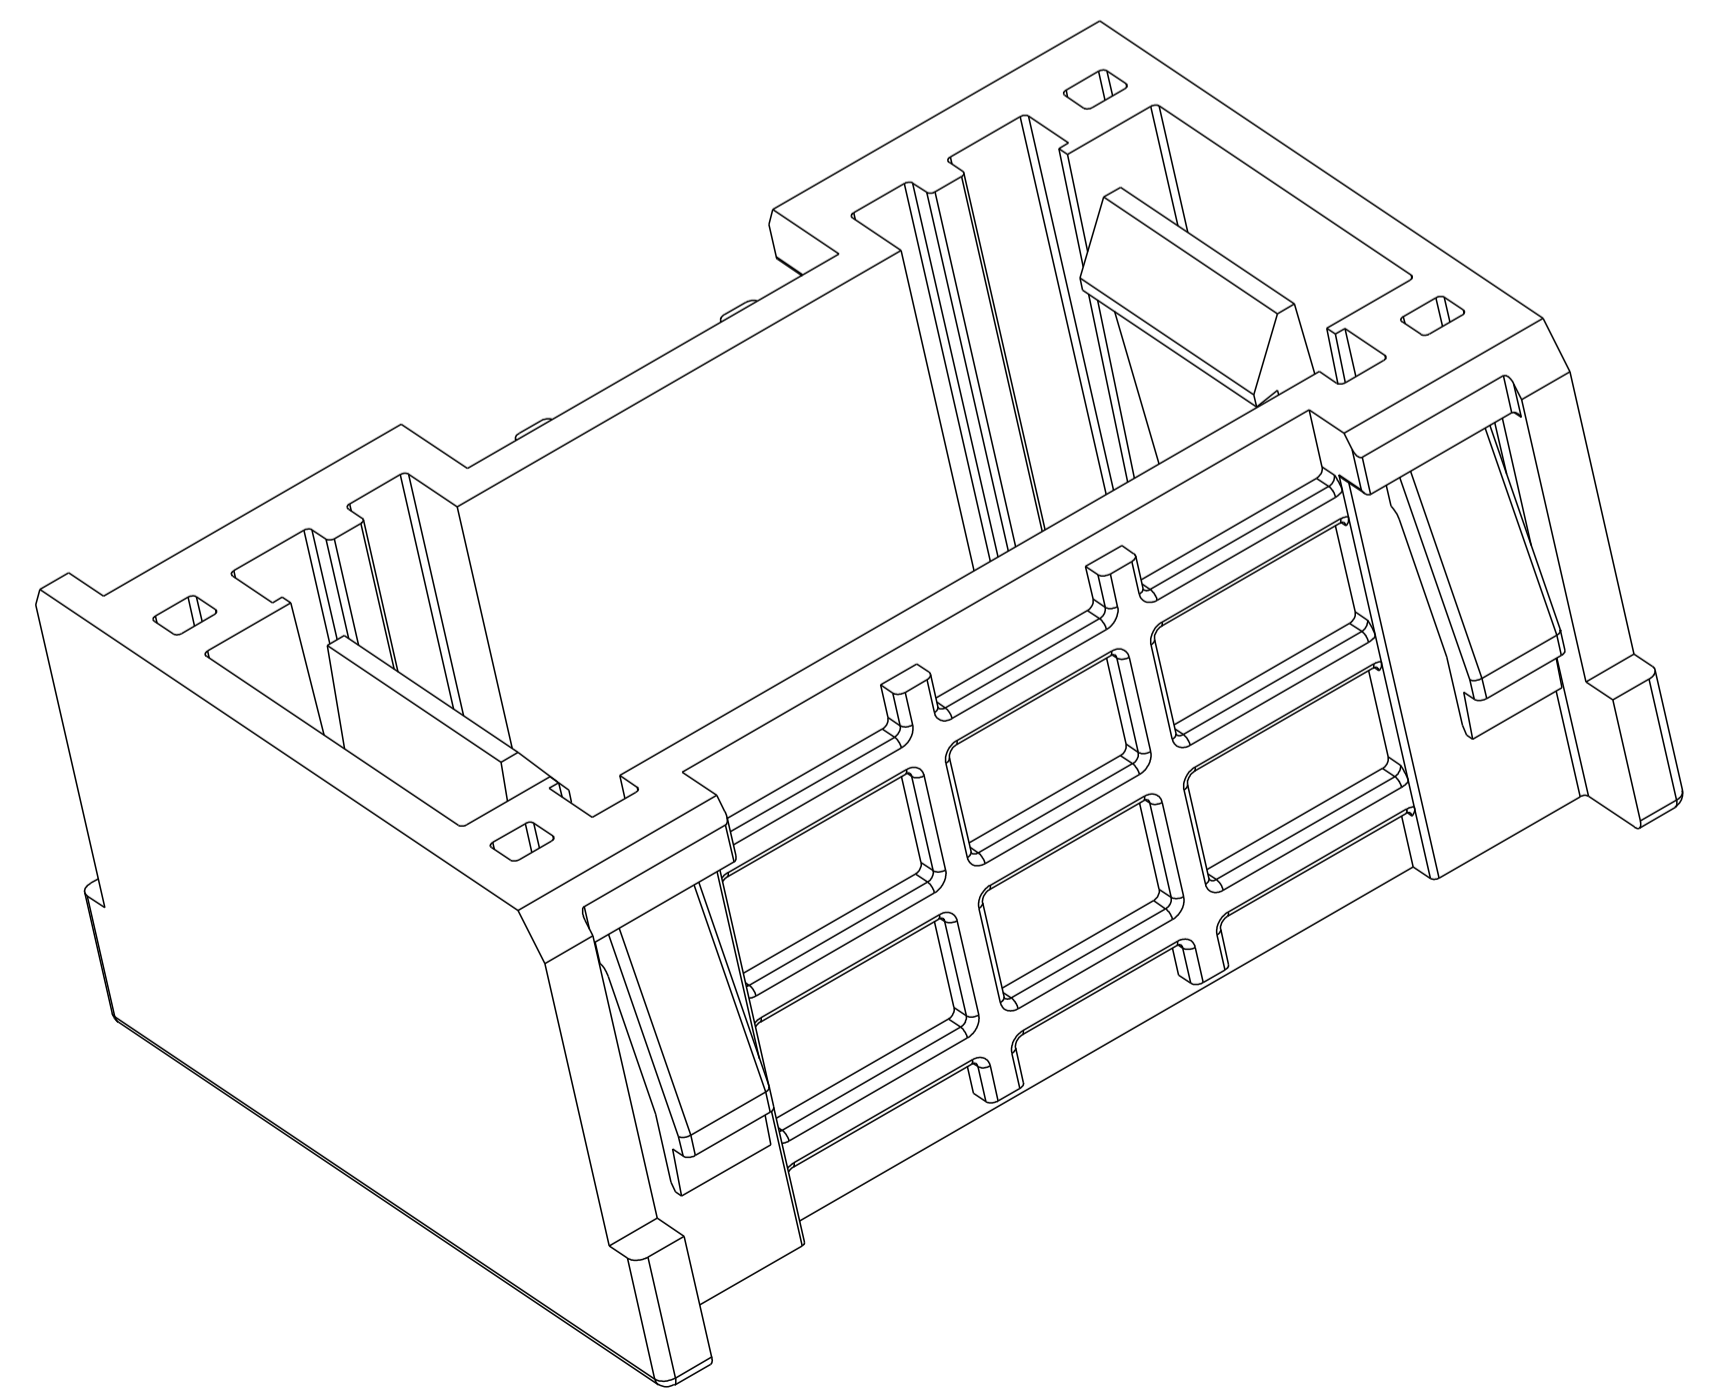

LOC		DIST		REVISIONS				
P	LTR	DESCRIPTION	DATE	DWN	APVD			
A		RELEASED	8AUG11	CZ	WY			

NOTES:

- ① PART REVISION, EXCHANGABLE.
- ② TE LOGO, 0.2mm RAISED. ACCORDING TO TE P/N 15991-5.
- ③ MANUFACTURING DATE, 0.2mm RAISED, Ø3mm.
- ④ TE P/N, 0.2mm RAISED.
- ⑤ MATERIAL MARK, ACCORDING TO VDA 260, 0.2mm RAISED.
- 6. CHARACTERS HEIGHT 1.5mm, UNLESS OTHER SPECIFIED.

THIS DRAWING IS A CONTROLLED DOCUMENT.		DWN C. ZHAO	8AUG11	STE TE Connectivity
DIMENSIONS: mm		CHK W. YUAN	8AUG11	
TOLERANCES UNLESS OTHERWISE SPECIFIED: ±0.3		APVD W. YUAN	8AUG11	NAME HOUSING HOLDER 6P FASTIN-FASTON TAB HSG
1. PLC ±0.5		PRODUCT SPEC 108-101175		SIZE A1
2. PLC ±0.13		APPLICATION SPEC		CAGE CODE C=2137346
3. PLC ±0.01		MATERIAL PA66-GF15 705355-3		DRAWING NO. CUSTOMER DRAWING
4. PLC ±0.0001		SCALE 4:1		SHEET 1 OF 1
ANGLES ±0.0001		REV A		