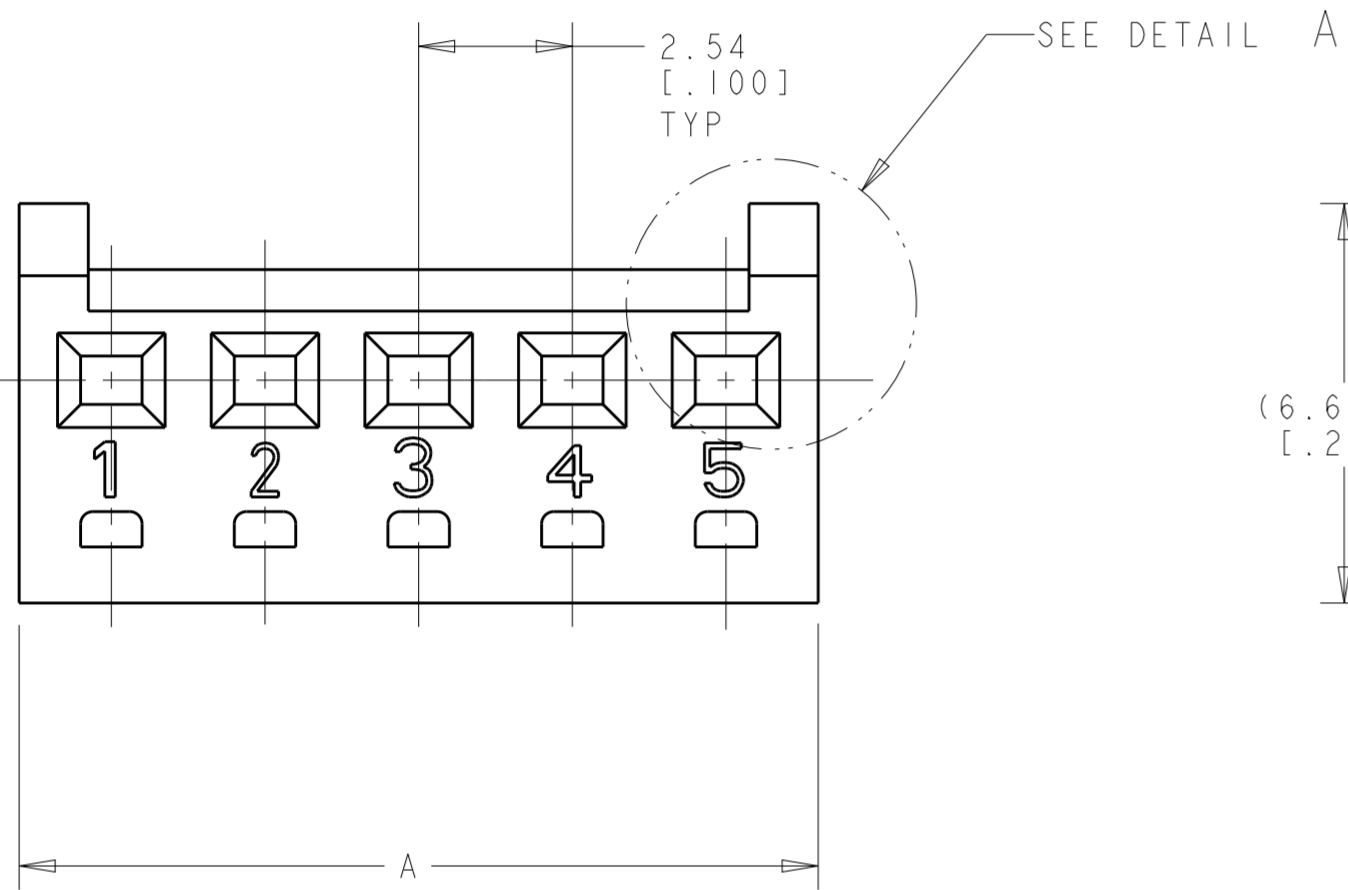

1. ACCEPTS CONTACT P/N 1375819.
2. ACCEPTS MTA-100 KEYING PLUG P/N 641994-1.
3. DIMENSIONS IN BRACKETS ARE IN INCHES.
4. NOT FOR USE WITH CONTACT PART NUMBER 770601 OR 770666.

mm	INCH	NO OF CKTS	PART NO
71.63	2.820	28	2-1375820-8
69.09	2.720	27	2-1375820-7
66.55	2.620	26	2-1375820-6
64.01	2.520	25	2-1375820-5
61.47	2.420	24	2-1375820-4
58.93	2.320	23	2-1375820-3
56.39	2.220	22	2-1375820-2
53.85	2.120	21	2-1375820-1
51.31	2.020	20	2-1375820-0
48.77	1.920	19	1-1375820-9
46.23	1.820	18	1-1375820-8
43.69	1.720	17	1-1375820-7
41.15	1.620	16	1-1375820-6
38.61	1.520	15	1-1375820-5
36.07	1.420	14	1-1375820-4
33.53	1.320	13	1-1375820-3
30.99	1.220	12	1-1375820-2
28.45	1.120	11	1-1375820-1
25.91	1.020	10	1-1375820-0
23.37	.920	9	1375820-9
20.83	.820	8	1375820-8
18.29	.720	7	1375820-7
15.75	.620	6	1375820-6
13.21	.520	5	1375820-5
10.67	.420	4	1375820-4
8.13	.320	3	1375820-3
5.59	.220	2	1375820-2

THIS DRAWING IS A CONTROLLED DOCUMENT.

DIMENSIONS: mm [INCHES]	TOLERANCES UNLESS OTHERWISE SPECIFIED: 0 PLC ± 1 PLC ± 2 PLC ±0.13 [.005] 3 PLC ± 4 PLC ± ANGLES ± FINISH	DWN 21-JUNE-2001 K. WHITAKER CHK 21-JUNE-2001 J. ELLIS APVD 21-JUNE-2001 J. ELLIS	TE Connectivity NAME HOUSING, CST-100 II SIZE CAGE CODE DRAWING NO RESTRICTED TO A200779 C-1375820
MATERIAL NYLON	PRODUCT SPEC 108-1948 APPLICATION SPEC 114-13036 WEIGHT	CUSTOMER DRAWING	