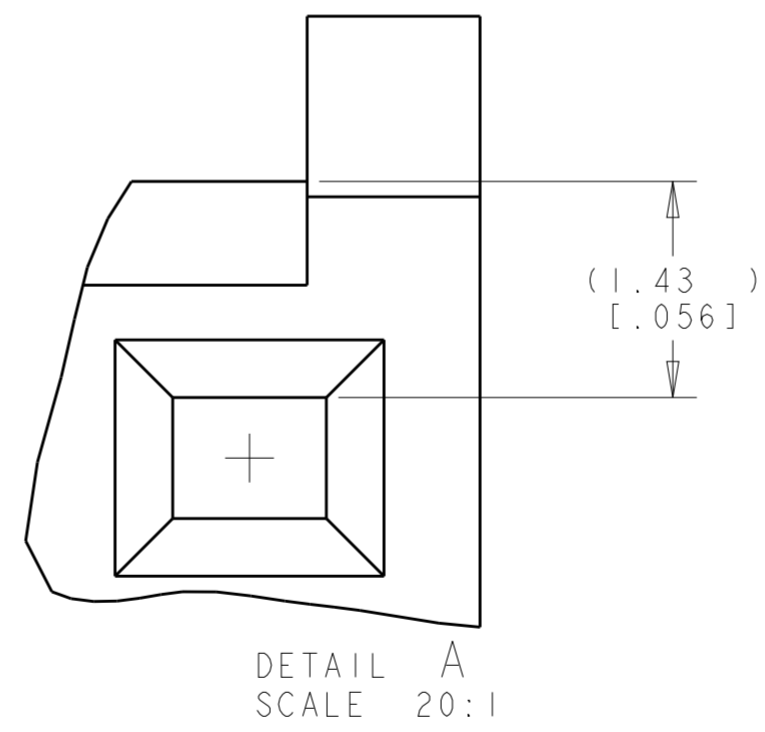

1. ACCEPTS CONTACT P/N 1375819.
2. ACCEPTS MTA-100 KEYING PLUG P/N 641994-1.
3. DIMENSIONS IN BRACKETS ARE IN INCHES.
4. NOT FOR USE WITH CONTACT PART NUMBER 770601 OR 770666.

mm	INCH	NO OF CKTS	PART NO
71.63	2.820	28	2-1375820-8
69.09	2.720	27	2-1375820-7
66.55	2.620	26	2-1375820-6
64.01	2.520	25	2-1375820-5
61.47	2.420	24	2-1375820-4
58.93	2.320	23	2-1375820-3
56.39	2.220	22	2-1375820-2
53.85	2.120	21	2-1375820-1
51.31	2.020	20	2-1375820-0
48.77	1.920	19	1-1375820-9
46.23	1.820	18	1-1375820-8
43.69	1.720	17	1-1375820-7
41.15	1.620	16	1-1375820-6
38.61	1.520	15	1-1375820-5
36.07	1.420	14	1-1375820-4
33.53	1.320	13	1-1375820-3
30.99	1.220	12	1-1375820-2
28.45	1.120	11	1-1375820-1
25.91	1.020	10	1-1375820-0
23.37	.920	9	1375820-9
20.83	.820	8	1375820-8
18.29	.720	7	1375820-7
15.75	.620	6	1375820-6
13.21	.520	5	1375820-5
10.67	.420	4	1375820-4
8.13	.320	3	1375820-3
5.59	.220	2	1375820-2

THIS DRAWING IS A CONTROLLED DOCUMENT.

DIMENSIONS: mm [INCHES]	TOLERANCES UNLESS OTHERWISE SPECIFIED: 0 PLC ± 1 PLC ± 2 PLC ±0.13 [.005] 3 PLC ± 4 PLC ± ANGLES ± FINISH	DWN 21-JUNE-2001 K. WHITAKER CHK 21-JUNE-2001 J. ELLIS APVD 21-JUNE-2001 J. ELLIS	TE Connectivity NAME HOUSING, CST-100 II SIZE CAGE CODE DRAWING NO RESTRICTED TO A200779 C-1375820
MATERIAL NYLON	PRODUCT SPEC 108-1948 APPLICATION SPEC 114-13036 WEIGHT	CUSTOMER DRAWING	