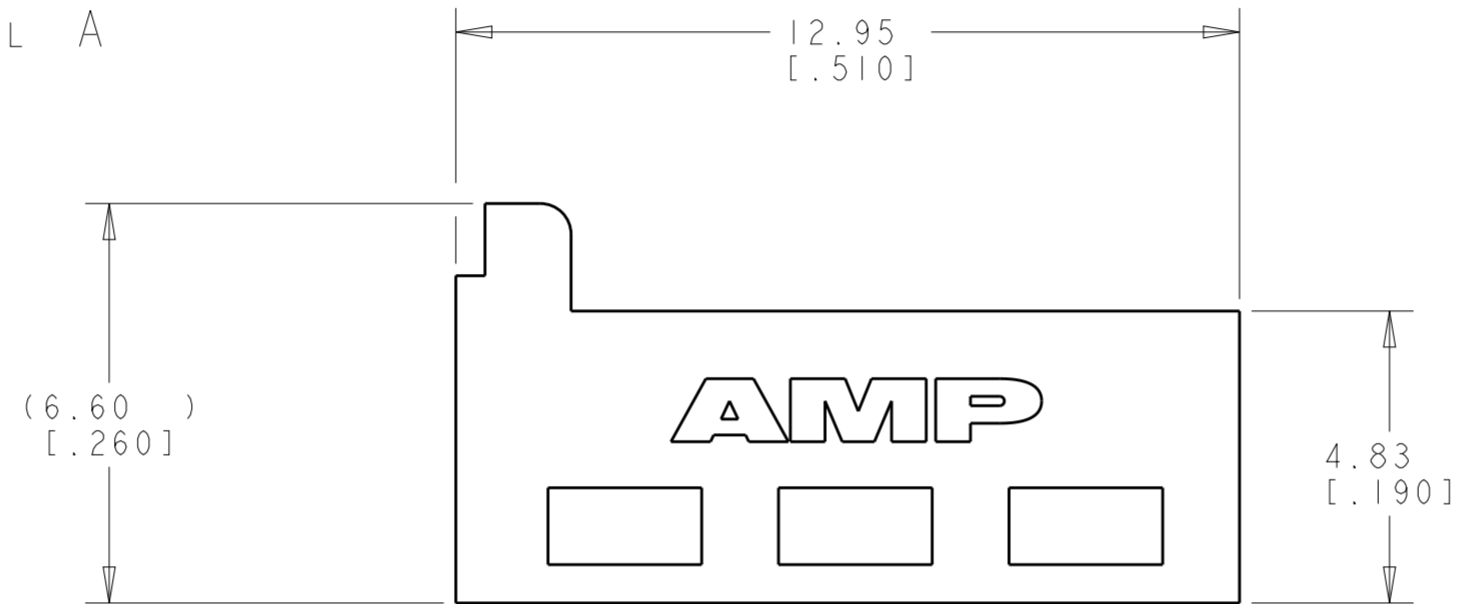

1. ACCEPTS CONTACT P/N 1375819.
2. ACCEPTS MTA-100 KEYING PLUG P/N 641994-1.
3. DIMENSIONS IN BRACKETS ARE IN INCHES.
4. NOT FOR USE WITH CONTACT PART NUMBER 770601 OR 770666.

mm	INCH	NO OF CKTS	PART NO
71.63	2.820	28	2-1375820-8
69.09	2.720	27	2-1375820-7
66.55	2.620	26	2-1375820-6
64.01	2.520	25	2-1375820-5
61.47	2.420	24	2-1375820-4
58.93	2.320	23	2-1375820-3
56.39	2.220	22	2-1375820-2
53.85	2.120	21	2-1375820-1
51.31	2.020	20	2-1375820-0
48.77	1.920	19	1-1375820-9
46.23	1.820	18	1-1375820-8
43.69	1.720	17	1-1375820-7
41.15	1.620	16	1-1375820-6
38.61	1.520	15	1-1375820-5
36.07	1.420	14	1-1375820-4
33.53	1.320	13	1-1375820-3
30.99	1.220	12	1-1375820-2
28.45	1.120	11	1-1375820-1
25.91	1.020	10	1-1375820-0
23.37	.920	9	1375820-9
20.83	.820	8	1375820-8
18.29	.720	7	1375820-7
15.75	.620	6	1375820-6
13.21	.520	5	1375820-5
10.67	.420	4	1375820-4
8.13	.320	3	1375820-3
5.59	.220	2	1375820-2

THIS DRAWING IS A CONTROLLED DOCUMENT.

DIMENSIONS: mm [INCHES]	TOLERANCES UNLESS OTHERWISE SPECIFIED: 0 PLC ± 1 PLC ± 2 PLC ±0.13 [.005] 3 PLC ± 4 PLC ± ANGLES ± FINISH	DWN 21-JUNE-2001 K. WHITAKER CHK 21-JUNE-2001 J. ELLIS APVD 21-JUNE-2001 J. ELLIS	TE Connectivity NAME HOUSING, CST-100 II SIZE CAGE CODE DRAWING NO RESTRICTED TO A200779 C-1375820
MATERIAL NYLON	PRODUCT SPEC 108-1948 APPLICATION SPEC 114-13036 WEIGHT	CUSTOMER DRAWING	