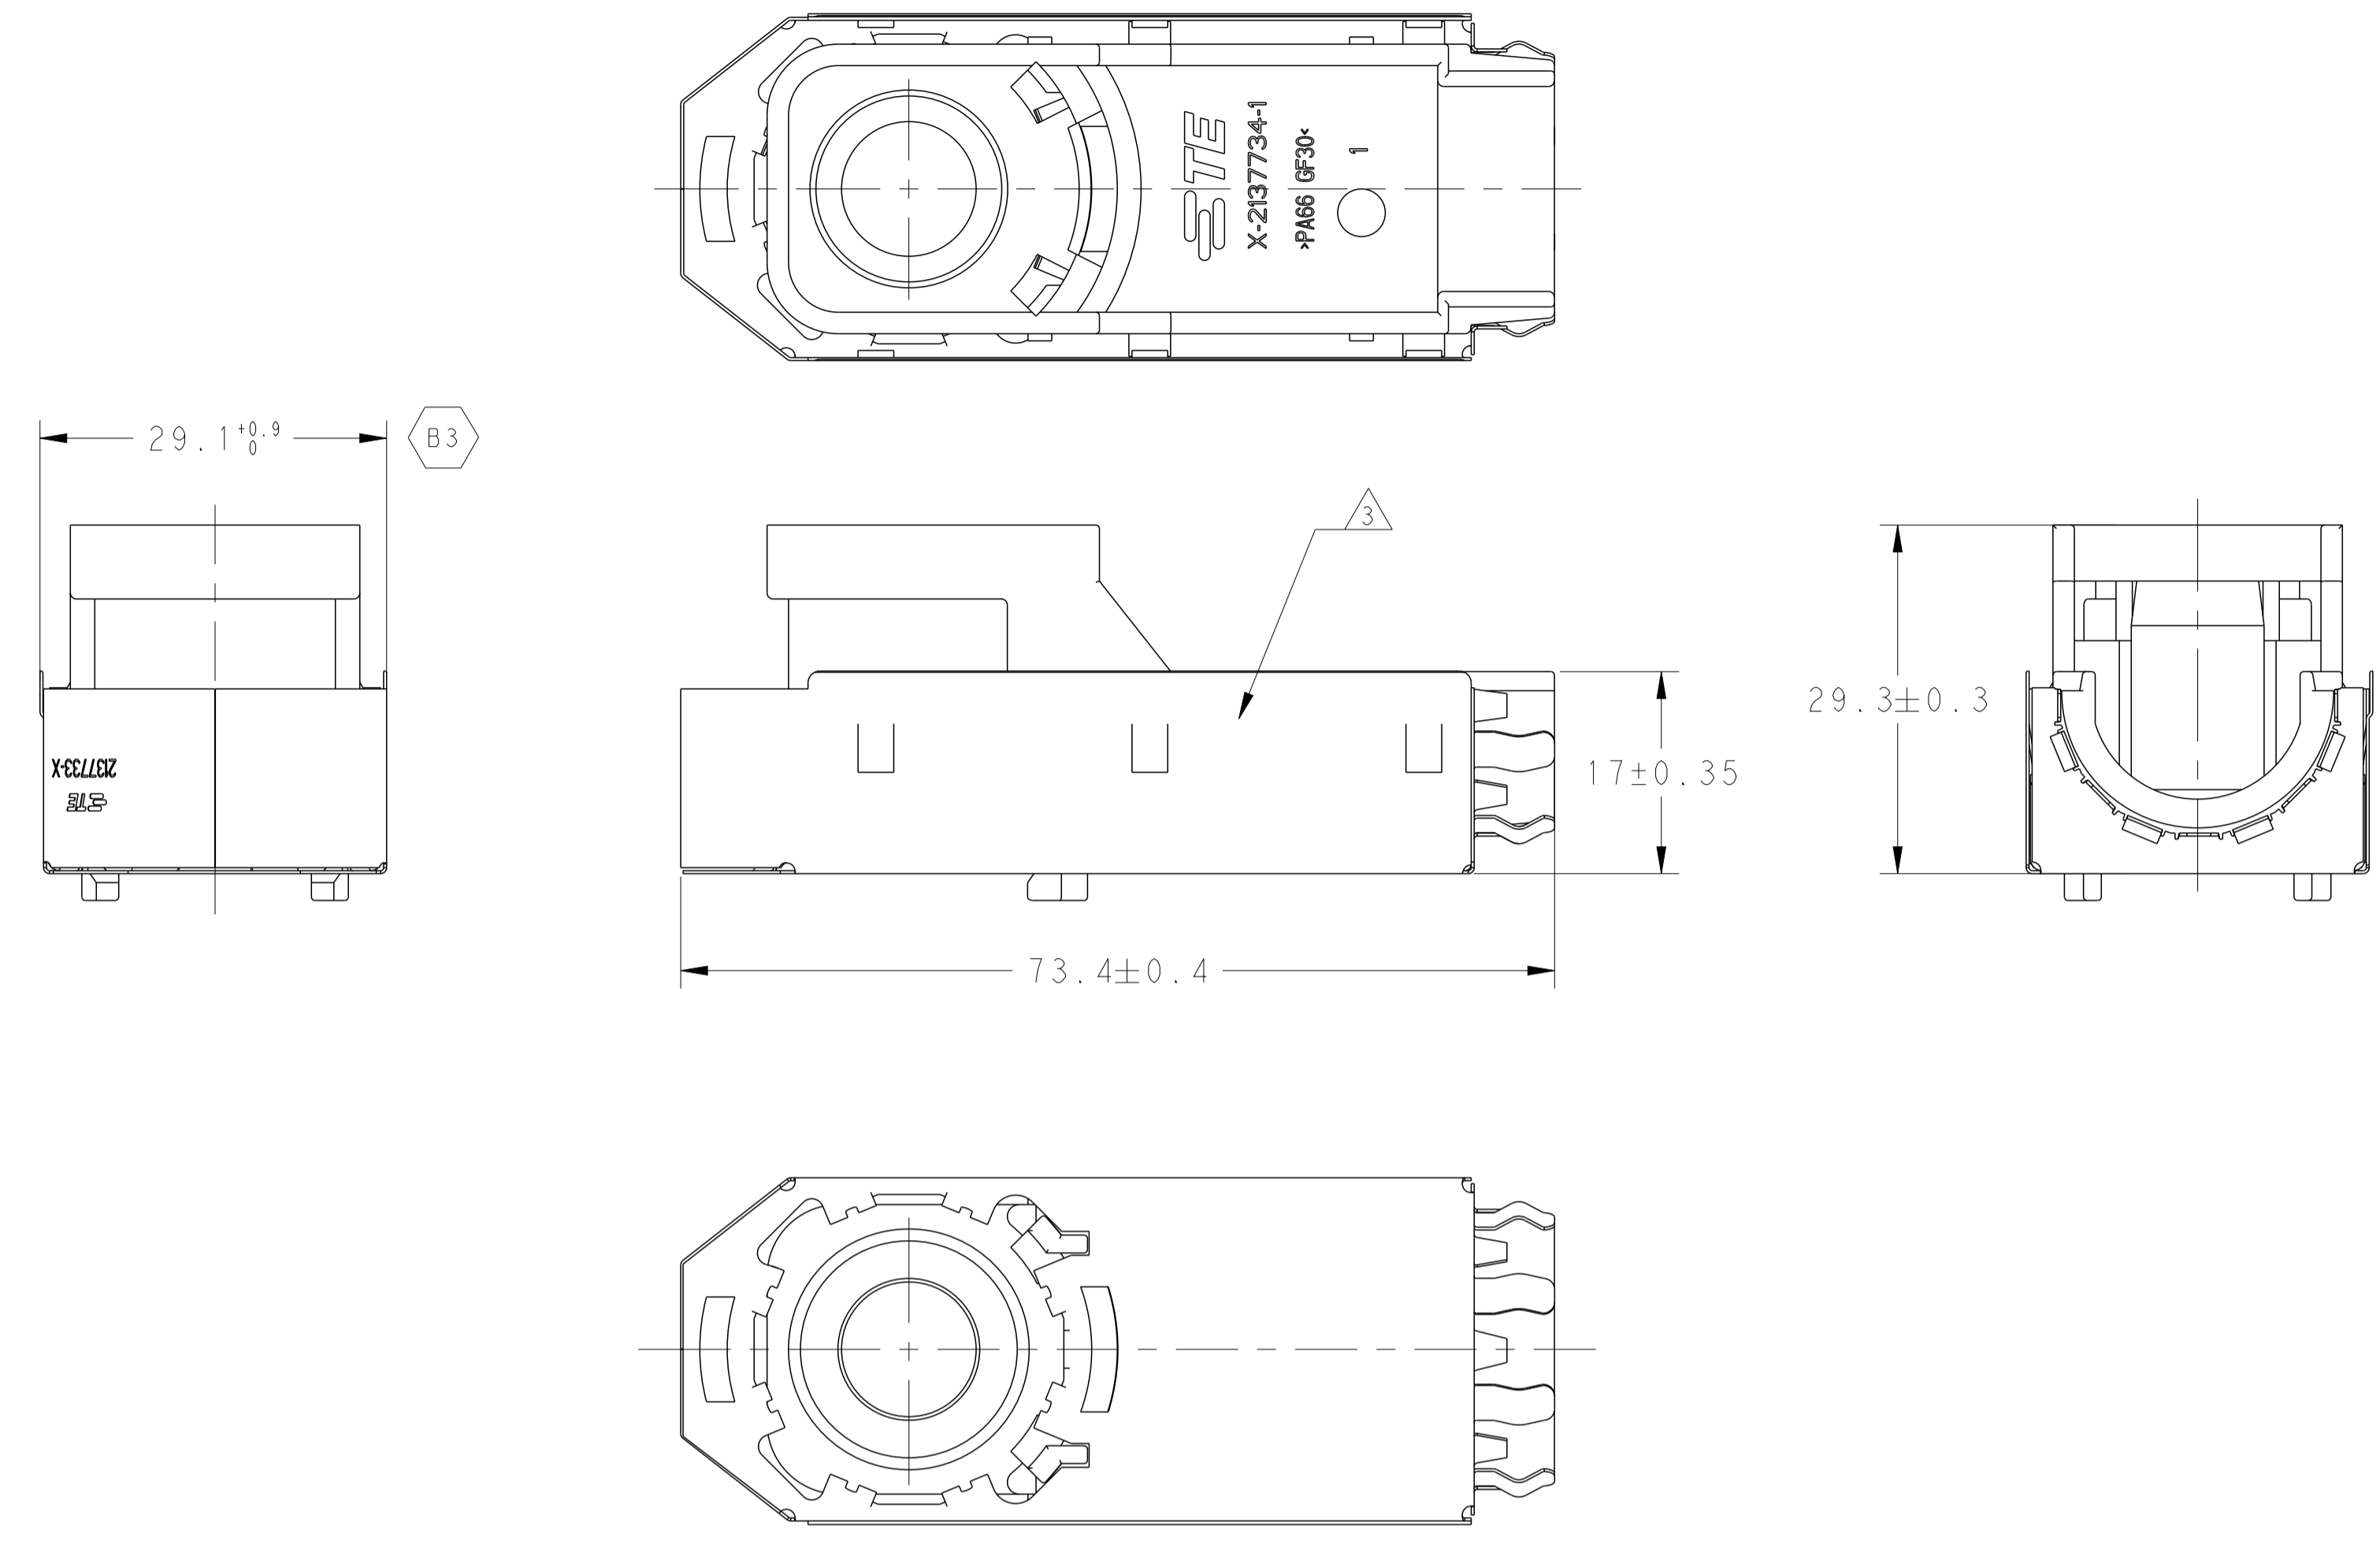

- NOTES
- FINAL TEST: VISUAL INSPECTION FOR COMPLETENESS
 - LAYER PACKING WITH CORRUGATED
- ⚠ SHIELD PUSHING OFF FORCE 20N MIN

1-2137722-1	LOWER INSERT ASSY V0	LOWER COVER V0	PA66 GF30 V0	NATURAL	2
		LOWER SHIELD 90 DEG	COPPER ALLOY	TIN PLATED	1
2137722-1	LOWER INSERT ASSY	LOWER COVER	PA66 GF30	BLACK	2
		LOWER SHIELD 90 DEG	COPPER ALLOY	TIN PLATED	1
TE-ASSY-NO	DESCRIPTION	DESCRIPTION	MATERIAL	SURFACE COLOR	ITEM

THIS DRAWING IS A CONTROLLED DOCUMENT.

DIMENSIONS:	TOLERANCES UNLESS OTHERWISE SPECIFIED:	DMN	E. WANG	08NOV11
mm	0-PLC ±0.5	CHK	N. ZHOU	08NOV11
	1-PLC ±0.5	APVD	K. QDA	08NOV11
	2-PLC ±0.3	NAME	TE Connectivity	
	3-PLC ±0.13	PRODUCT SPEC	LOWER INSERT ASSY	
	4-PLC ±0.001	108-101010 (B1)		
	ANGLES ±0.001	APPLICATION SPEC		
MATERIAL	FINISH	114-101010	SIZE	CAGE CODE
		WEIGHT	A100779	DRAWING NO
		CUSTOMER DRAWING	SCALE	2:1
			SHEET	1 OF 1
			REV	B3