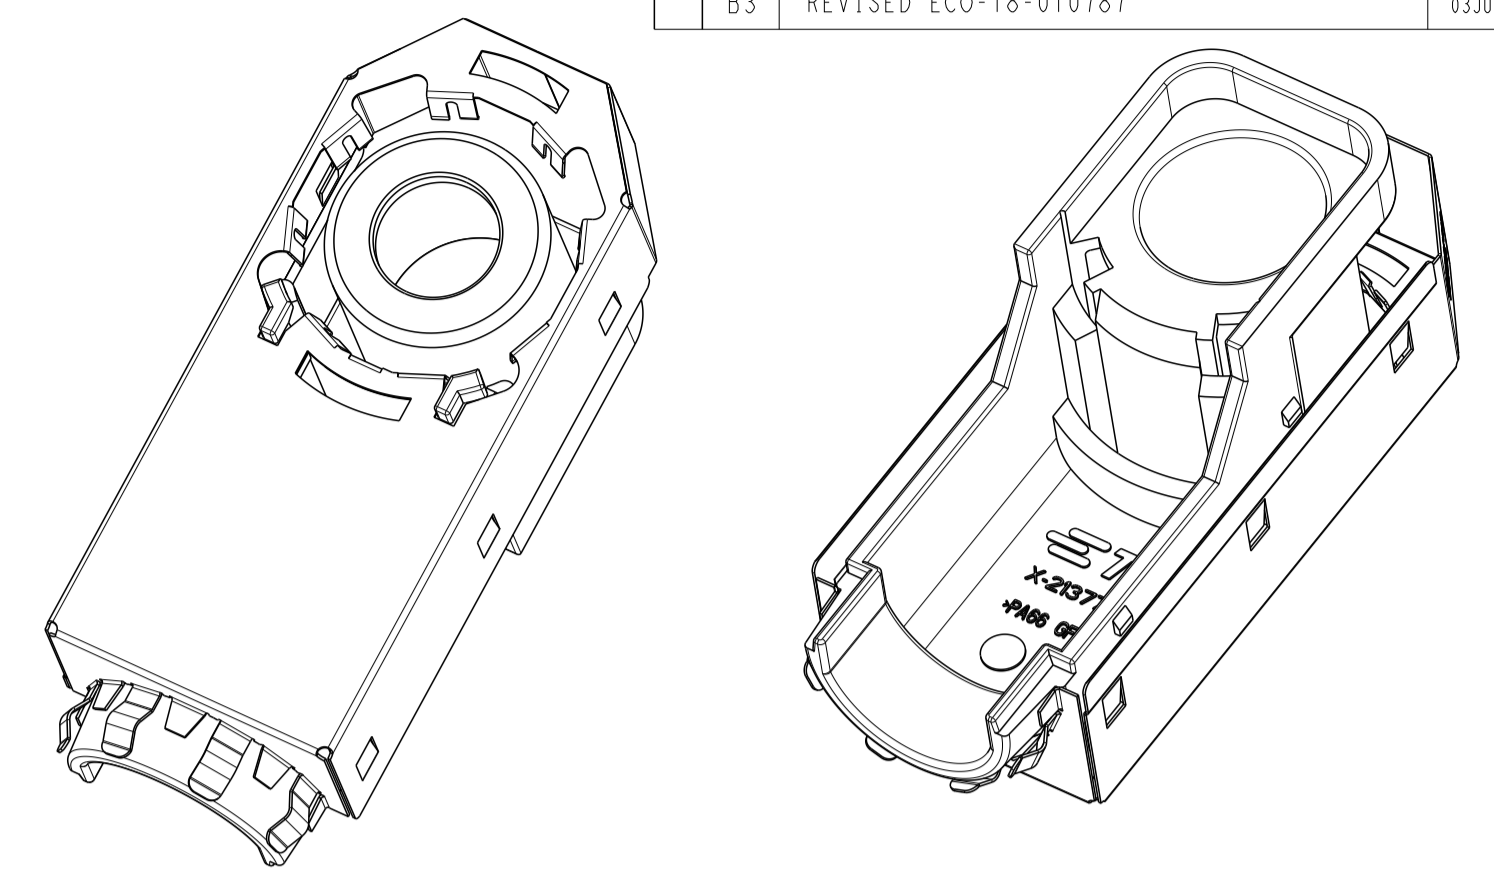

- NOTES
- FINAL TEST: VISUAL INSPECTION FOR COMPLETENESS
 - LAYER PACKING WITH CORRUGATED
- ⚠ SHIELD PUSHING OFF FORCE 20N MIN

1-2137722-1	LOWER INSERT ASSY V0	LOWER COVER V0	PA66 GF30 V0	NATURAL	2
		LOWER SHIELD 90 DEG	COPPER ALLOY	TIN PLATED	1
2137722-1	LOWER INSERT ASSY	LOWER COVER	PA66 GF30	BLACK	2
		LOWER SHIELD 90 DEG	COPPER ALLOY	TIN PLATED	1
TE-ASSY-NO	DESCRIPTION	DESCRIPTION	MATERIAL	SURFACE COLOR	ITEM

THIS DRAWING IS A CONTROLLED DOCUMENT.

DIMENSIONS:	TOLERANCES UNLESS OTHERWISE SPECIFIED:	DMN	E. WANG	08NOV11
mm	0-PLC ±0.5	CHK	N. ZHOU	08NOV11
	1-PLC ±0.5	APVD	K. QDA	08NOV11
	2-PLC ±0.3	NAME	TE Connectivity	
	3-PLC ±0.13	PRODUCT SPEC	LOWER INSERT ASSY	
	4-PLC ±0.001	108-101010 (B1)		
	ANGLES ±0.001	APPLICATION SPEC		
MATERIAL	FINISH	114-101010	SIZE	CAGE CODE
		WEIGHT	A100779	DRAWING NO
		CUSTOMER DRAWING	SCALE	2:1
			SHEET	1 OF 1
			REV	B3