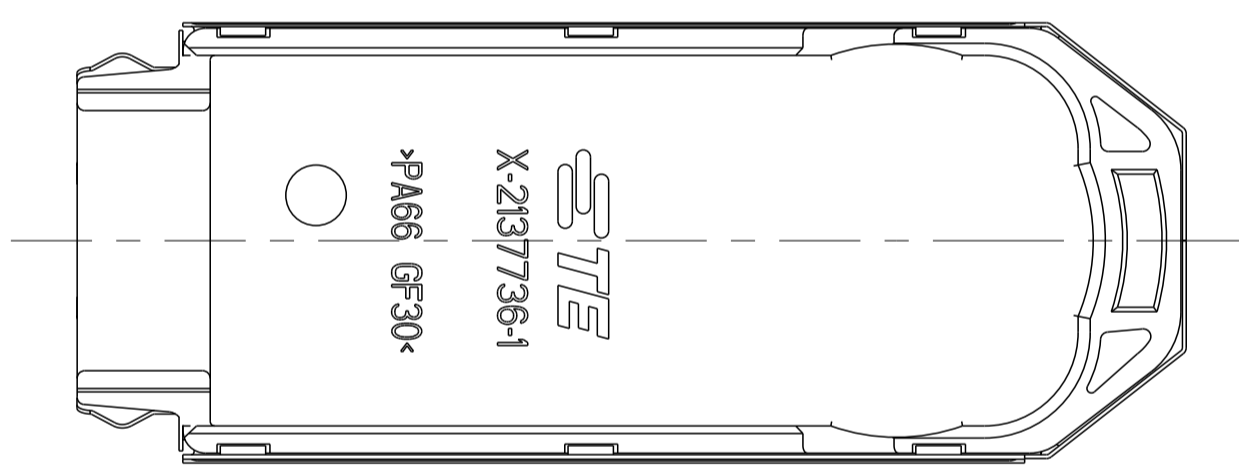

- NOTES
- FINAL TEST: VISUAL INSPECTION FOR COMPLETENESS
  - LAYER PACKING WITH CORRUGATED
  - SHIELD PUSH FORCE 20N MIN

TE-ASSY-NO	DESCRIPTION	DESCRIPTION	MATERIAL	SURFACE COLOR	ITEM
1-2137735-1	UPPER INSERT ASSY V0	UPPER COVER V0	PA66 GF30 V0	NATURAL	2
		UPPER SHIELD 90 DEG	COPPER ALLOY	PRE-TIN	1
0-2137735-1	UPPER INSERT ASSY	UPPER COVER	PA66 GF30	BLACK	2
		UPPER SHIELD 90 DEG	COPPER ALLOY	PRE-TIN	1

THIS DRAWING IS A CONTROLLED DOCUMENT.

DIMENSIONS:	TOLERANCES UNLESS OTHERWISE SPECIFIED:	DWN E. WANG 08NOV11	TE Connectivity NAME UPPER INSERT ASSY
mm	0-PLC ±0.5	CHK N. ZHOU 08NOV11	
	1-PLC ±0.3	APVD K. QDA 08NOV11	
	2-PLC ±0.13	PRODUCT SPEC 108-101010	
MATERIAL	ANGLES ±0.0001	APPLICATION SPEC 114-101010	SIZE CAGE CODE DRAWING NO RESTRICTED TO
FINISH		WEIGHT	A100779C=2137735
CUSTOMER DRAWING		SCALE 2:1	SHEET 1 OF 1 REV A3