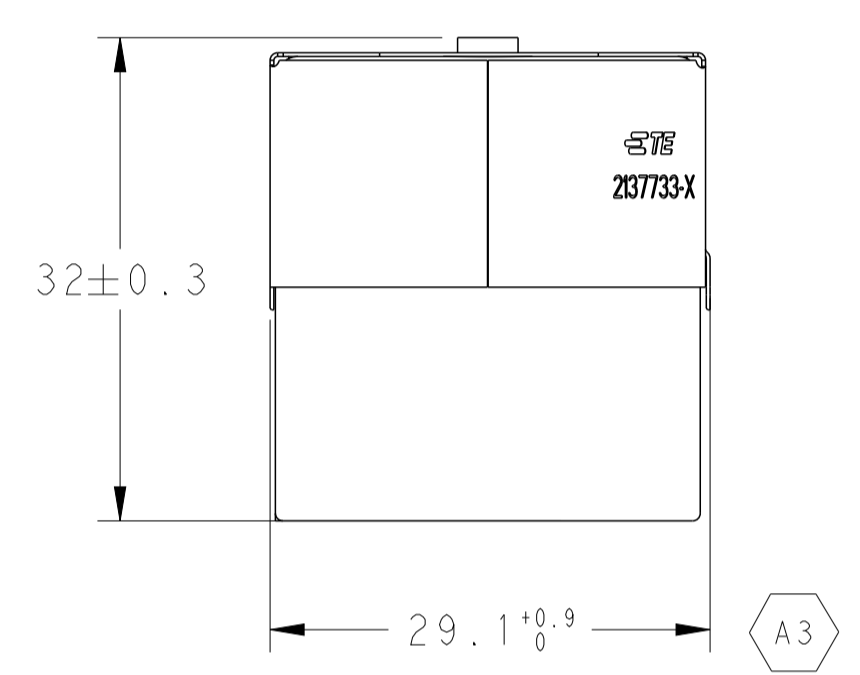

- NOTES
- FINAL TEST: VISUAL INSPECTION FOR COMPLETENESS
  - LAYER PACKING WITH CORRUGATED
  - SHIELD PUSH FORCE 20N MIN

TE-ASSY-NO	DESCRIPTION	DESCRIPTION	MATERIAL	SURFACE COLOR	ITEM
1-2137735-1	UPPER INSERT ASSY V0	UPPER COVER V0	PA66 GF30 V0	NATURAL	2
		UPPER SHIELD 90 DEG	COPPER ALLOY	PRE-TIN	1
0-2137735-1	UPPER INSERT ASSY	UPPER COVER	PA66 GF30	BLACK	2
		UPPER SHIELD 90 DEG	COPPER ALLOY	PRE-TIN	1

THIS DRAWING IS A CONTROLLED DOCUMENT.

DIMENSIONS:	TOLERANCES UNLESS OTHERWISE SPECIFIED:	DWN E. WANG 08NOV11	TE Connectivity NAME UPPER INSERT ASSY
mm	0-PLC ±0.5	CHK N. ZHOU 08NOV11	
	1-PLC ±0.3	APVD K. QDA 08NOV11	
	2-PLC ±0.13	PRODUCT SPEC 108-101010	
MATERIAL	ANGLES ±0.0001	APPLICATION SPEC 114-101010	SIZE CAGE CODE DRAWING NO RESTRICTED TO
FINISH		WEIGHT	A100779C=2137735
CUSTOMER DRAWING		SCALE 2:1	SHEET 1 OF 1 REV A3