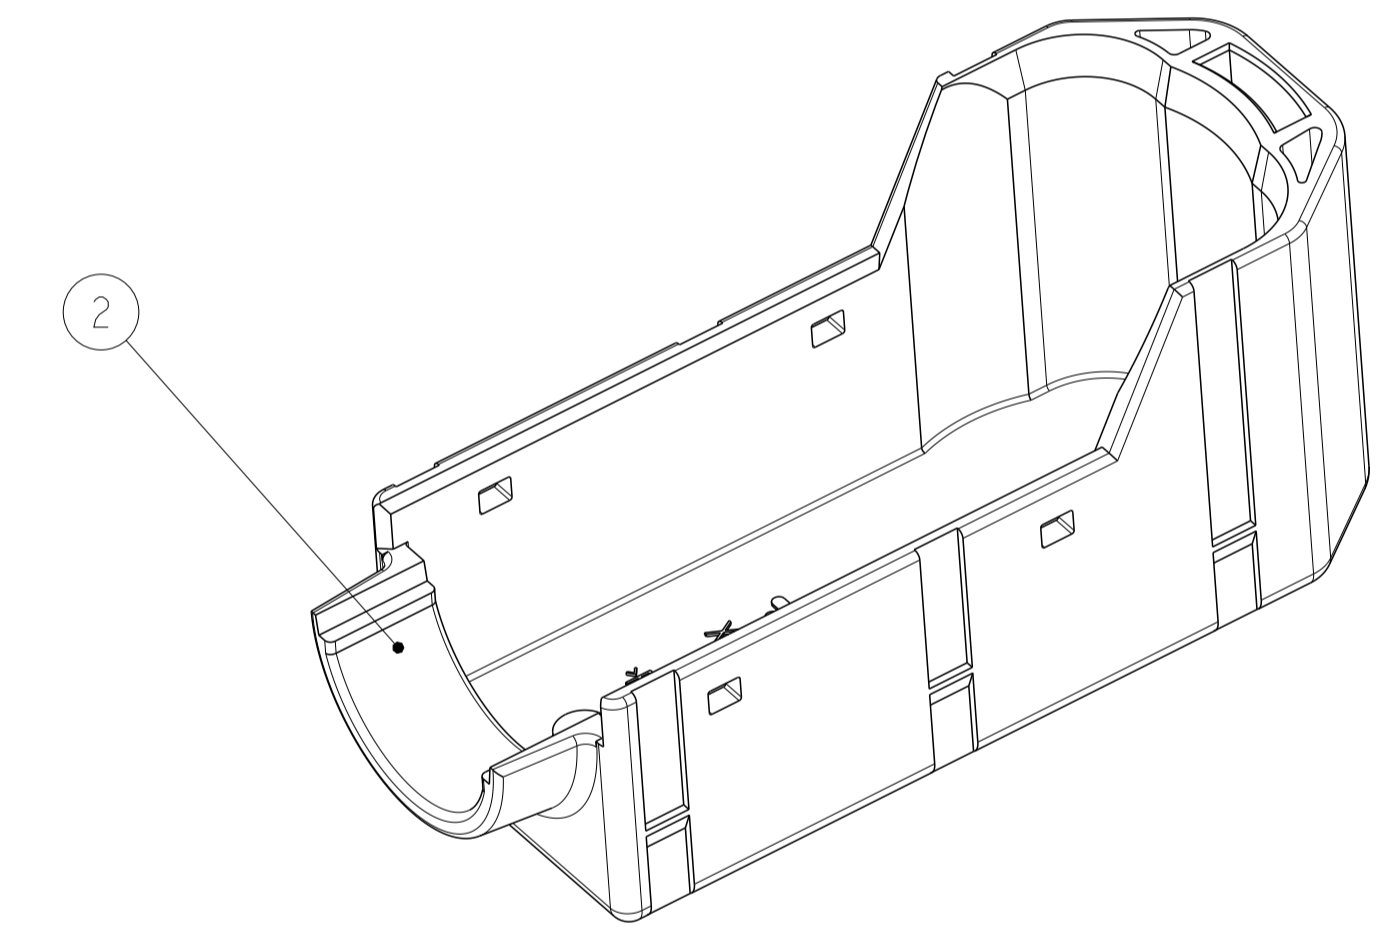

- NOTES
- FINAL TEST: VISUAL INSPECTION FOR COMPLETENESS
  - LAYER PACKING WITH CORRUGATED
  - SHIELD PUSH FORCE 20N MIN

TE-ASSY-NO	DESCRIPTION	DESCRIPTION	MATERIAL	SURFACE COLOR	ITEM
1-2137735-1	UPPER INSERT ASSY V0	UPPER COVER V0	PA66 GF30 V0	NATURAL	2
		UPPER SHIELD 90 DEG	COPPER ALLOY	PRE-TIN	1
0-2137735-1	UPPER INSERT ASSY	UPPER COVER	PA66 GF30	BLACK	2
		UPPER SHIELD 90 DEG	COPPER ALLOY	PRE-TIN	1

THIS DRAWING IS A CONTROLLED DOCUMENT.

DIMENSIONS:	TOLERANCES UNLESS OTHERWISE SPECIFIED:	DWN E. WANG 08NOV11	TE Connectivity NAME UPPER INSERT ASSY
mm	0-PLC ±0.5	CHK N. ZHOU 08NOV11	
	1-PLC ±0.3	APVD K. QDA 08NOV11	
	2-PLC ±0.13	PRODUCT SPEC 108-101010	
MATERIAL	ANGLES ±0.0001	APPLICATION SPEC 114-101010	SIZE CAGE CODE DRAWING NO RESTRICTED TO
FINISH		WEIGHT	A100779C=2137735
CUSTOMER DRAWING		SCALE 2:1	SHEET 1 OF 1 REV A3