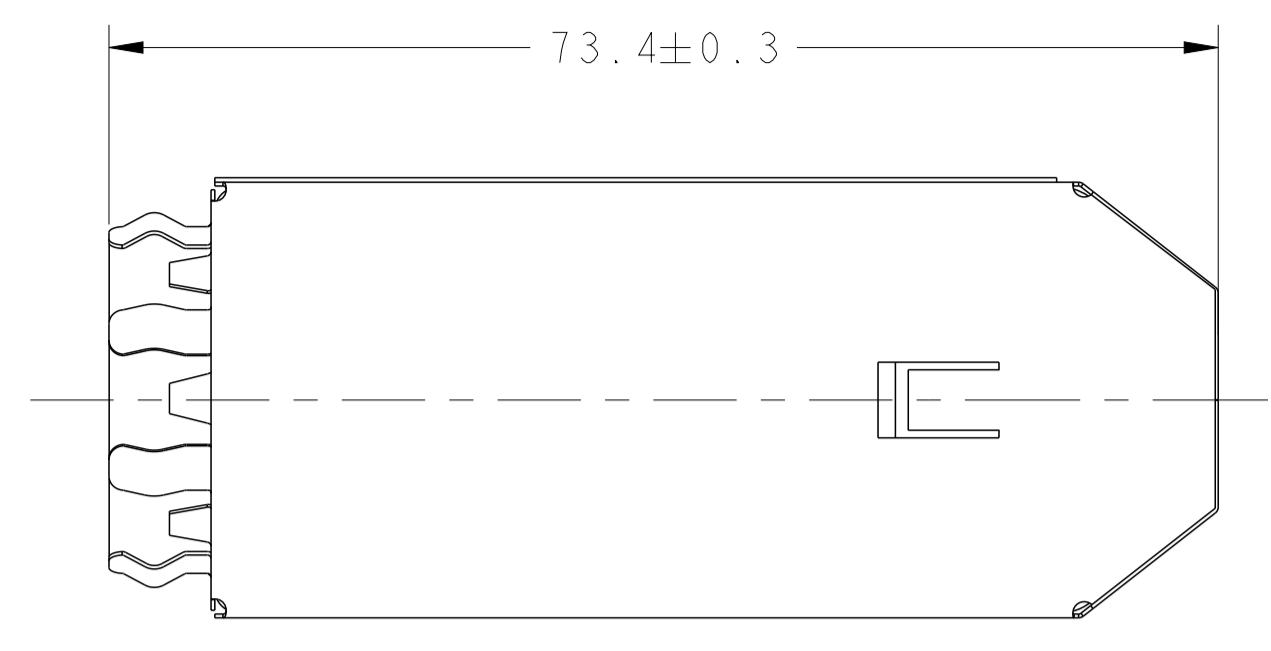

- NOTES
- FINAL TEST: VISUAL INSPECTION FOR COMPLETENESS
  - LAYER PACKING WITH CORRUGATED
  - SHIELD PUSH FORCE 20N MIN

TE-ASSY-NO	DESCRIPTION	DESCRIPTION	MATERIAL	SURFACE COLOR	ITEM
1-2137735-1	UPPER INSERT ASSY V0	UPPER COVER V0	PA66 GF30 V0	NATURAL	2
		UPPER SHIELD 90 DEG	COPPER ALLOY	PRE-TIN	1
0-2137735-1	UPPER INSERT ASSY	UPPER COVER	PA66 GF30	BLACK	2
		UPPER SHIELD 90 DEG	COPPER ALLOY	PRE-TIN	1

THIS DRAWING IS A CONTROLLED DOCUMENT.

DIMENSIONS:	TOLERANCES UNLESS OTHERWISE SPECIFIED:	DWN E. WANG 08NOV11	TE Connectivity NAME UPPER INSERT ASSY
mm	0-PLC ±0.5	CHK N. ZHOU 08NOV11	
	1-PLC ±0.3	APVD K. QDA 08NOV11	
	2-PLC ±0.13	PRODUCT SPEC 108-101010	
MATERIAL	ANGLES ±0.0001	APPLICATION SPEC 114-101010	SIZE CAGE CODE DRAWING NO RESTRICTED TO
FINISH		WEIGHT	A100779C=2137735
CUSTOMER DRAWING		SCALE 2:1	SHEET 1 OF 1 REV A3