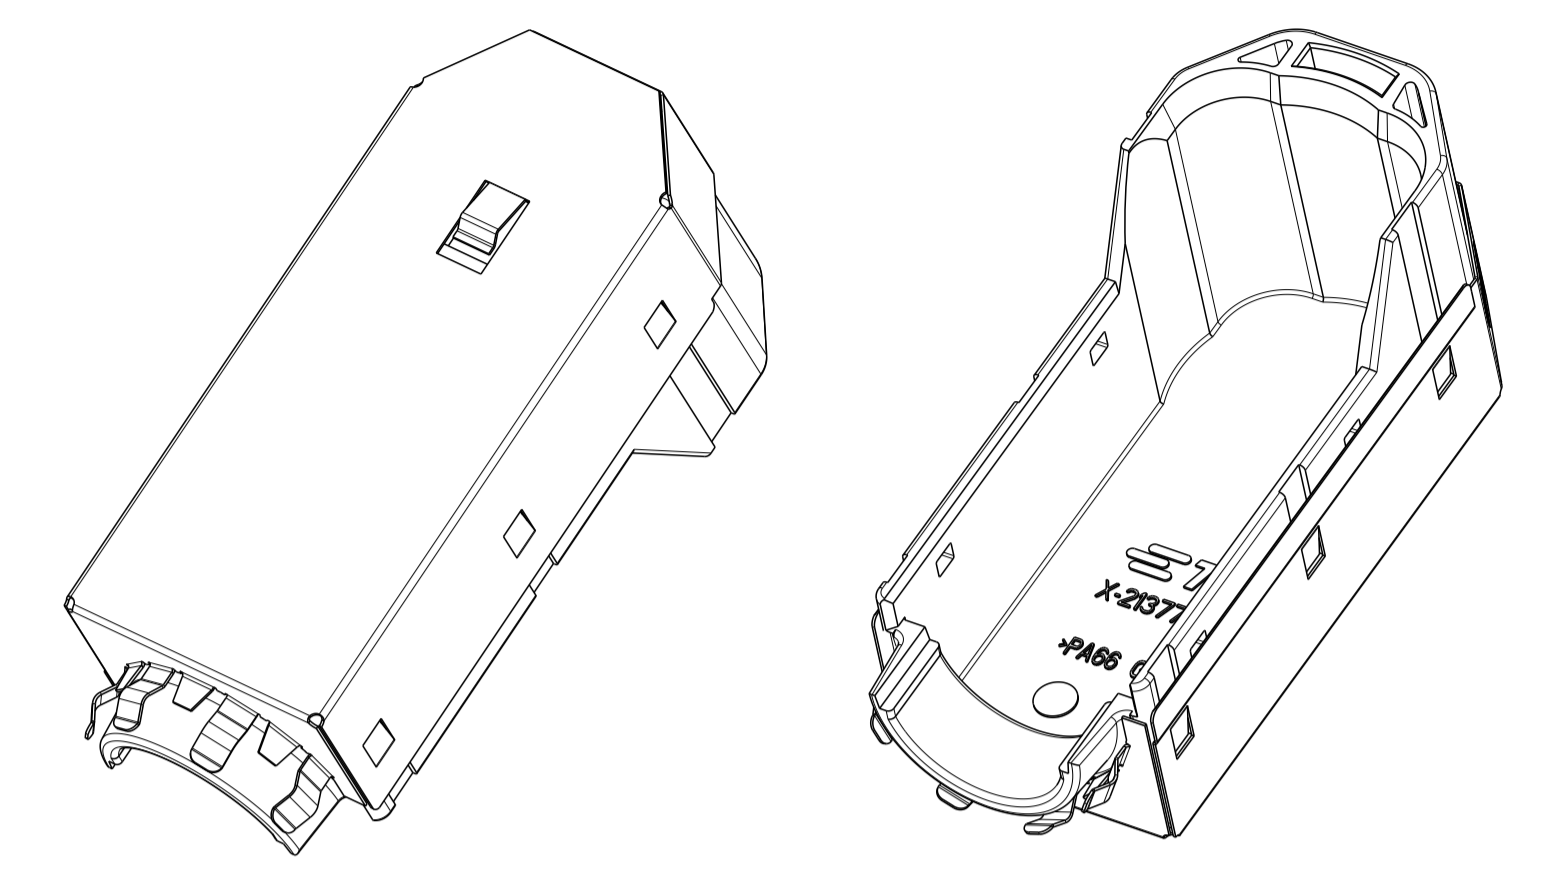

- NOTES
- FINAL TEST: VISUAL INSPECTION FOR COMPLETENESS
  - LAYER PACKING WITH CORRUGATED
  - SHIELD PUSH FORCE 20N MIN

TE-ASSY-NO	DESCRIPTION	DESCRIPTION	MATERIAL	SURFACE COLOR	ITEM
1-2137735-1	UPPER INSERT ASSY V0	UPPER COVER V0	PA66 GF30 V0	NATURAL	2
		UPPER SHIELD 90 DEG	COPPER ALLOY	PRE-TIN	1
0-2137735-1	UPPER INSERT ASSY	UPPER COVER	PA66 GF30	BLACK	2
		UPPER SHIELD 90 DEG	COPPER ALLOY	PRE-TIN	1

THIS DRAWING IS A CONTROLLED DOCUMENT.

DIMENSIONS:	TOLERANCES UNLESS OTHERWISE SPECIFIED:	DWN E. WANG 08NOV11	TE Connectivity NAME UPPER INSERT ASSY
mm	0-PLC ±0.5	CHK N. ZHOU 08NOV11	
	1-PLC ±0.3	APVD K. QDA 08NOV11	
	2-PLC ±0.13	PRODUCT SPEC 108-101010	
MATERIAL	ANGLES ±0.0001	APPLICATION SPEC 114-101010	SIZE CAGE CODE DRAWING NO RESTRICTED TO
FINISH		WEIGHT	A100779C=2137735
CUSTOMER DRAWING		SCALE 2:1	SHEET 1 OF 1 REV A3