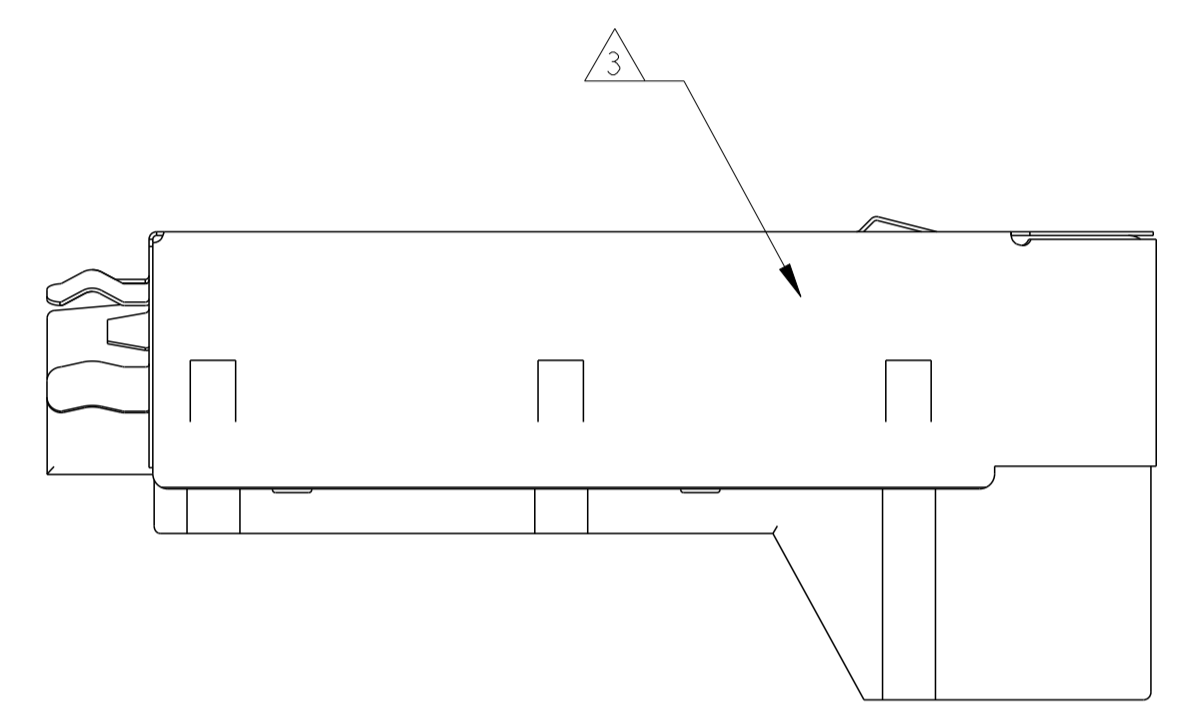

- NOTES
- FINAL TEST: VISUAL INSPECTION FOR COMPLETENESS
  - LAYER PACKING WITH CORRUGATED
  - SHIELD PUSH FORCE 20N MIN

TE-ASSY-NO	DESCRIPTION	DESCRIPTION	MATERIAL	SURFACE COLOR	ITEM
1-2137735-1	UPPER INSERT ASSY V0	UPPER COVER V0	PA66 GF30 V0	NATURAL	2
		UPPER SHIELD 90 DEG	COPPER ALLOY	PRE-TIN	1
0-2137735-1	UPPER INSERT ASSY	UPPER COVER	PA66 GF30	BLACK	2
		UPPER SHIELD 90 DEG	COPPER ALLOY	PRE-TIN	1

THIS DRAWING IS A CONTROLLED DOCUMENT.

DIMENSIONS:	TOLERANCES UNLESS OTHERWISE SPECIFIED:	DWN E. WANG 08NOV11	TE Connectivity NAME UPPER INSERT ASSY
mm	0-PLC ±0.5	CHK N. ZHOU 08NOV11	
	1-PLC ±0.3	APVD K. QDA 08NOV11	
	2-PLC ±0.13	PRODUCT SPEC 108-101010	
MATERIAL	ANGLES ±0.0001	APPLICATION SPEC 114-101010	SIZE CAGE CODE DRAWING NO RESTRICTED TO
FINISH		WEIGHT	A100779C=2137735
CUSTOMER DRAWING		SCALE 2:1	SHEET 1 OF 1 REV A3