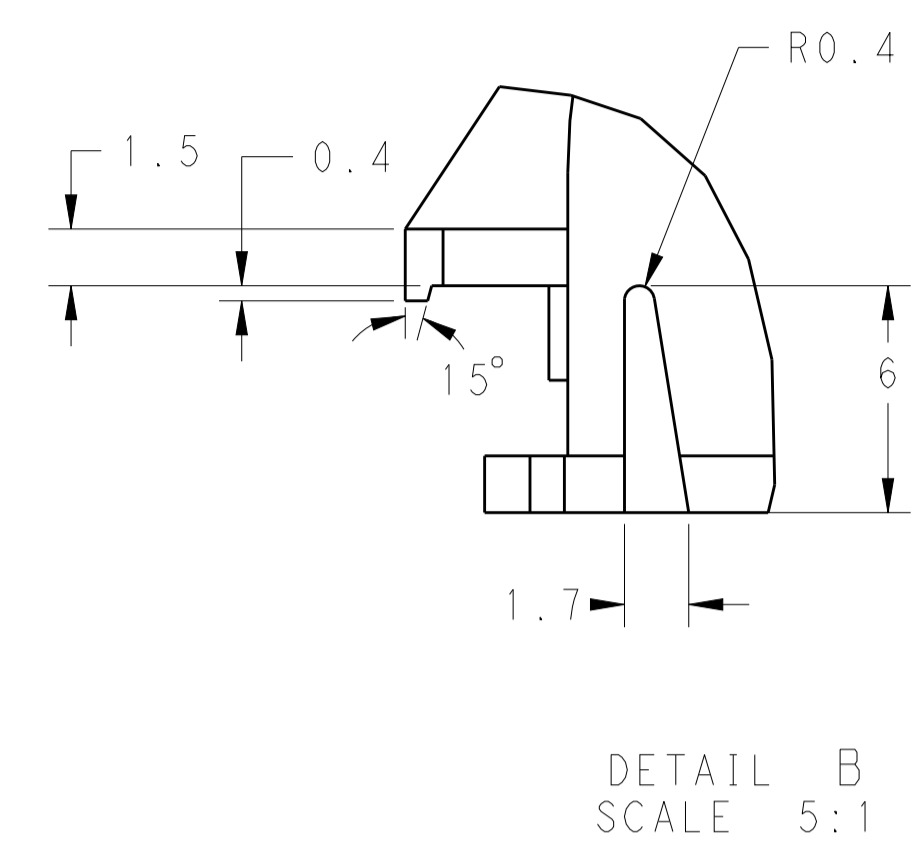

LOC		DIST		REVISIONS			
ES	00	P	LTN	DESCRIPTION	DATE	DWN	APVD
		A		RELEASED	15JAN13	JY	JY
		A1		ECR-20-007109	15MAY2020	S.C	Z.J

NOTES

- 1 CHARACTERS ACC. TO DIN 1451-HI.5, CHARACTERS 0.15 RAISED
- 2 EXCHANGEABLE
- 3 CAVITY MARKING:
- 4 MATERIAL MARKING ACC. TO VDA 260
- 5 MANUFACTURE DATE Ø4, RECEDE
- 6 LETTER INSERT FOR THE REVISION STATUS OF THE MOULD ACTUAL STATUS SEE TABLE
- 7 EXTERNAL SURFACE ACC. TO VDI 3400/27
- 8 LOGO 1621426-6, ACC.TE SPEC TEC-202-36
- 9 TE P/N
- 10 SIGN ACC. TO DIN 40008 WS 1, RECEDE

PART NO.	PART REV.	COLOR	MATERIAL	ITEM
2137753-2	A	BLACK	PBT-GF10	2
2137753-1	A	BLACK	PBT-GF10	1

THIS DRAWING IS A CONTROLLED DOCUMENT. DWN: J. YU, 22JUN11. CHK: W. YUAN, 10AUG11. APVD: W. YUAN, 10AUG11.

DIMENSIONS: mm. TOLERANCES UNLESS OTHERWISE SPECIFIED: ±0.2.

0 PLC ±0.2  
1 PLC ±0.5  
2 PLC ±0.13  
3 PLC ±0.013  
4 PLC ±0.001\*

ANGLES: °

MATERIAL: -. FINISH: -.

Customer Drawing

TE Connectivity

NAME: 60P COVER FOR RECEPTABLE HSG 154P ECU CONNECTOR

SIZE: A1. CAGE CODE: 2137753. DRAWING NO: 2137753. RESTRICTED TO: -.

SCALE: 1:1. SHEET: 1 OF 1. REV: A1.