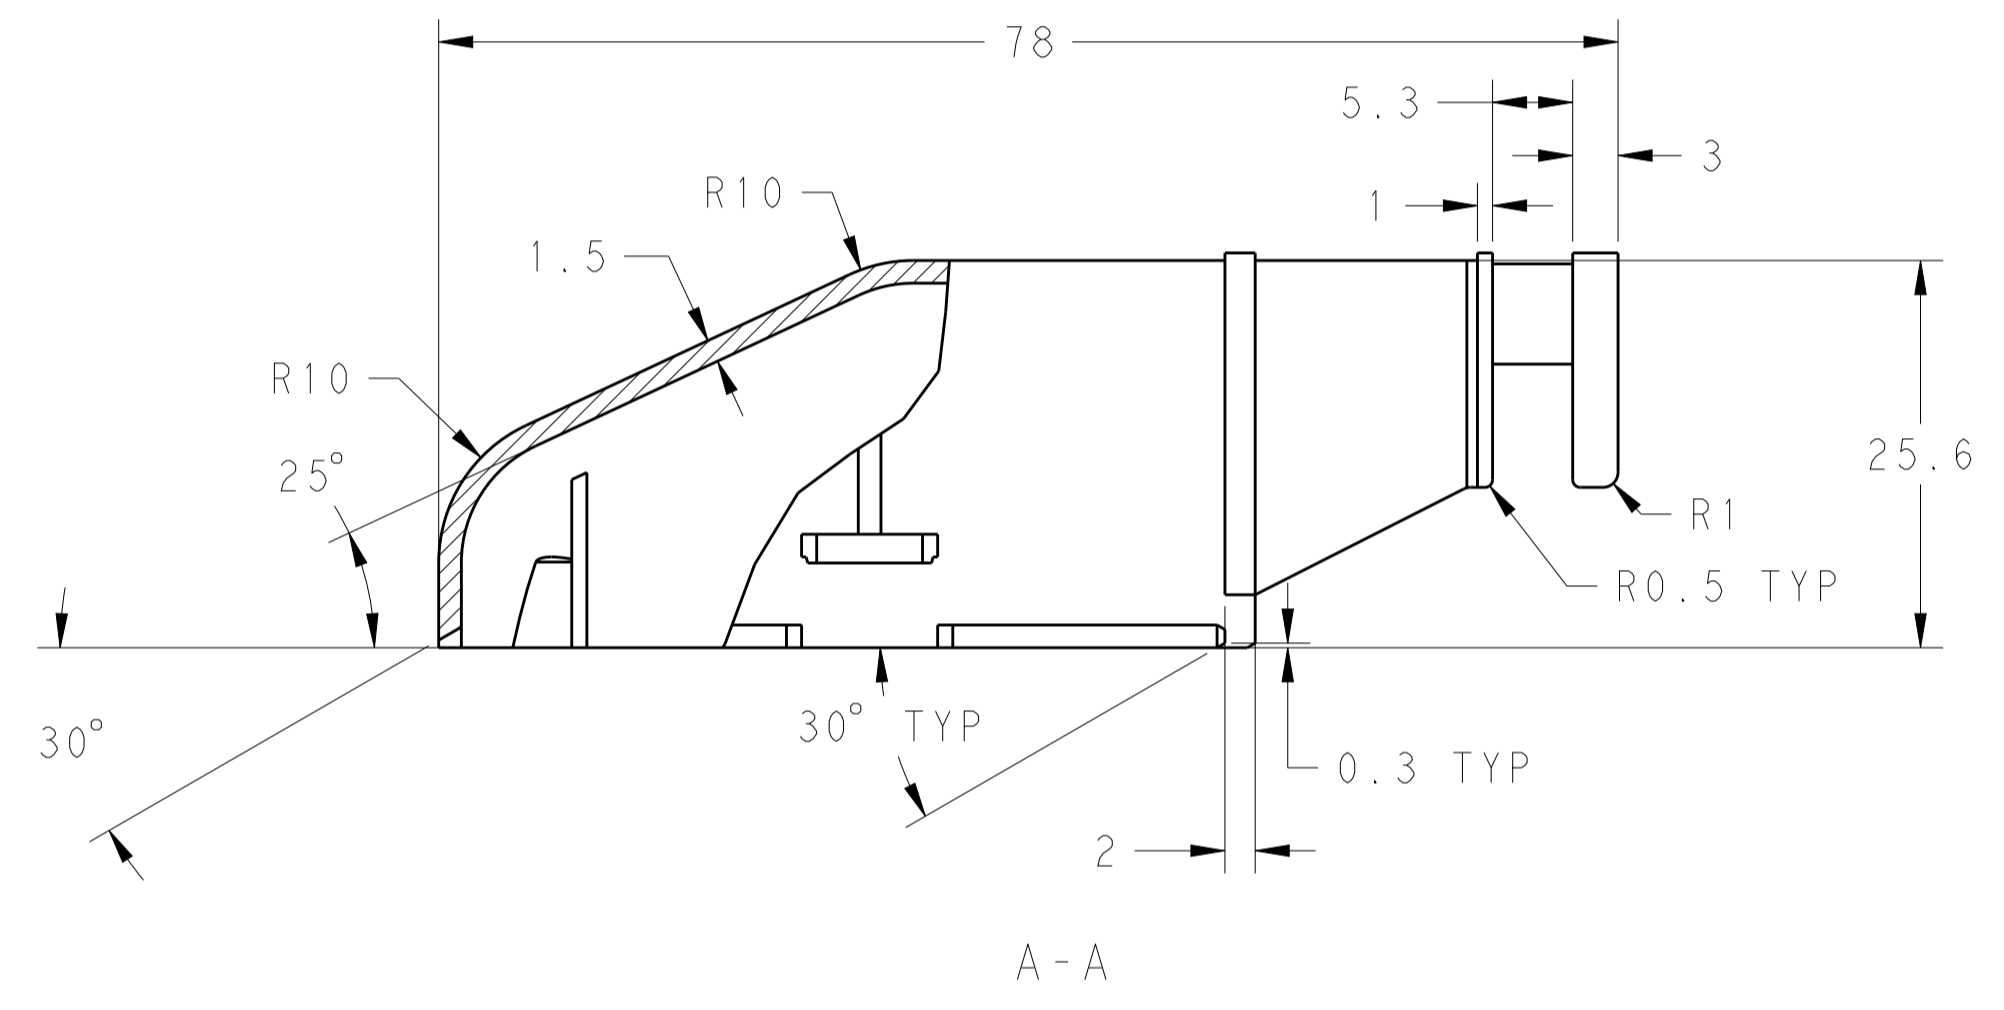

LOC		DIST		REVISIONS			
ES	00	P	LTN	DESCRIPTION	DATE	DWN	APVD
		A		RELEASED	15JAN13	JY	JY
		A1		ECR-20-007109	15MAY2020	S.C	Z.J

NOTES

- 1 CHARACTERS ACC. TO DIN 1451-HI.5, CHARACTERS 0.15 RAISED
- 2 EXCHANGEABLE
- 3 CAVITY MARKING:
- 4 MATERIAL MARKING ACC. TO VDA 260
- 5 MANUFACTURE DATE Ø4, RECEDE
- 6 LETTER INSERT FOR THE REVISION STATUS OF THE MOULD ACTUAL STATUS SEE TABLE
- 7 EXTERNAL SURFACE ACC. TO VDI 3400/27
- 8 LOGO 1621426-6, ACC.TE SPEC TEC-202-36
- 9 TE P/N
- 10 SIGN ACC. TO DIN 40008 WS 1, RECEDE

PART NO.	PART REV.	COLOR	MATERIAL	ITEM
2137753-2	A	BLACK	PBT-GF10	2
2137753-1	A	BLACK	PBT-GF10	1

THIS DRAWING IS A CONTROLLED DOCUMENT. DWN: J. YU, 22JUN11. CHK: W. YUAN, 10AUG11. APVD: W. YUAN, 10AUG11.

DIMENSIONS: mm. TOLERANCES UNLESS OTHERWISE SPECIFIED: ±0.2.

0 PLC ±0.2  
1 PLC ±0.5  
2 PLC ±0.13  
3 PLC ±0.013  
4 PLC ±0.001\*

ANGLES: °

MATERIAL: -. FINISH: -.

Customer Drawing

TE Connectivity

NAME: 60P COVER FOR RECEPTABLE HSG 154P ECU CONNECTOR

SIZE: A1. CAGE CODE: 2137753. DRAWING NO: 2137753. RESTRICTED TO: -.

SCALE: 1:1. SHEET: 1 OF 1. REV: A1.