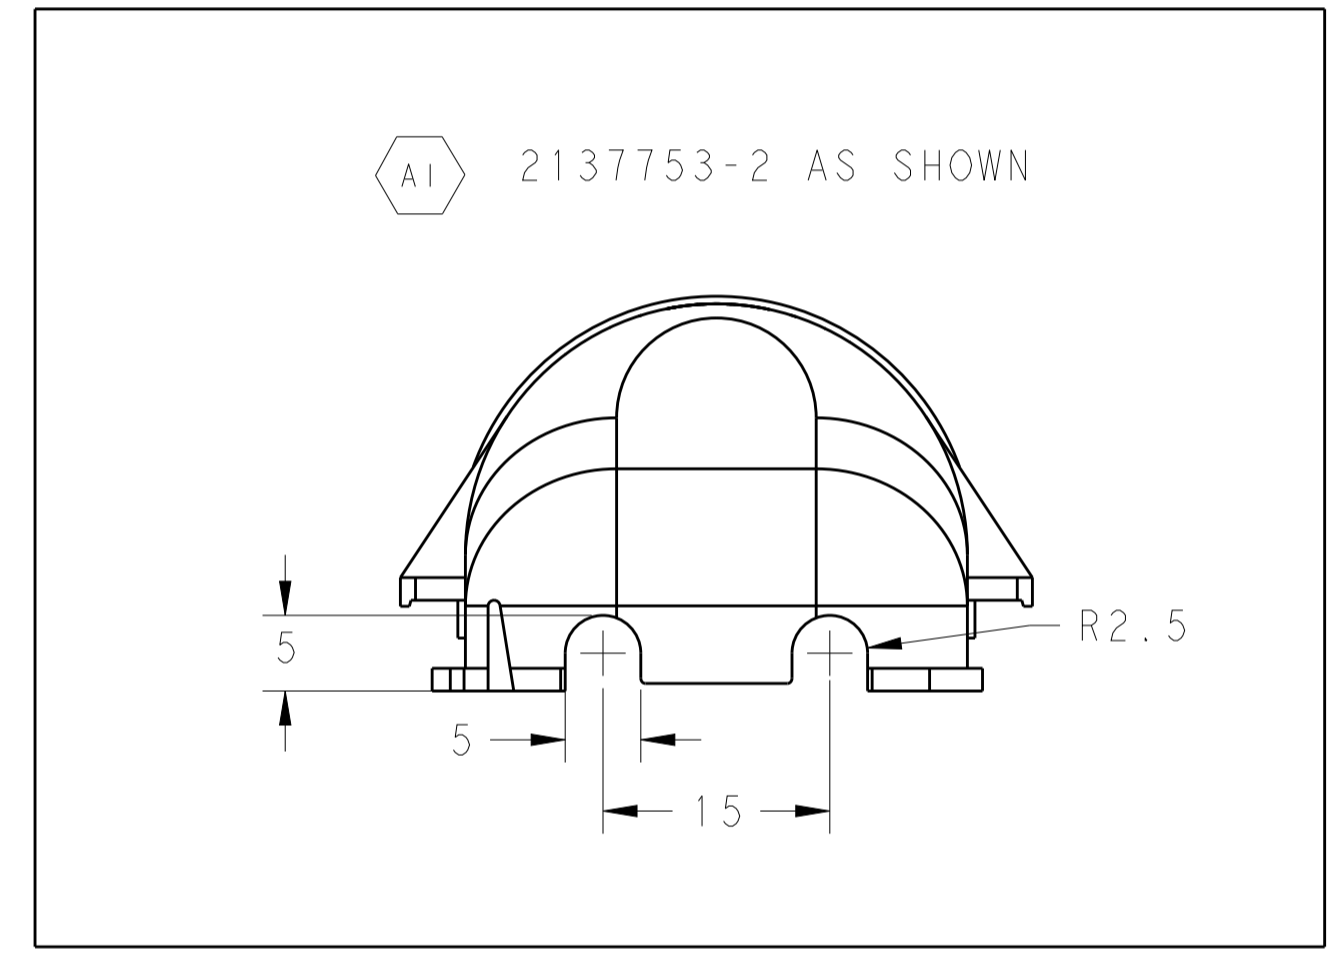

LOC		DIST		REVISIONS			
ES	00	P	LTN	DESCRIPTION	DATE	DWN	APVD
		A		RELEASED	15JAN13	JY	JY
		A1		ECR-20-007109	15MAY2020	S.C	Z.J

NOTES

- 1 CHARACTERS ACC. TO DIN 1451-HI.5, CHARACTERS 0.15 RAISED
- 2 EXCHANGEABLE
- 3 CAVITY MARKING:
- 4 MATERIAL MARKING ACC. TO VDA 260
- 5 MANUFACTURE DATE Ø4, RECEDE
- 6 LETTER INSERT FOR THE REVISION STATUS OF THE MOULD ACTUAL STATUS SEE TABLE
- 7 EXTERNAL SURFACE ACC. TO VDI 3400/27
- 8 LOGO 1621426-6, ACC.TE SPEC TEC-202-36
- 9 TE P/N
- 10 SIGN ACC. TO DIN 40008 WS 1, RECEDE

DIMENSIONS: mm. TOLERANCES UNLESS OTHERWISE SPECIFIED: ±0.2.

0 PLC ±0.2  
1 PLC ±0.5  
2 PLC ±0.13  
3 PLC ±0.013  
4 PLC ±0.001\*

ANGLES: °

MATERIAL: -. FINISH: -.

Customer Drawing

TE Connectivity

NAME: 60P COVER FOR RECEPTABLE HSG 154P ECU CONNECTOR

SIZE: A1. CAGE CODE: 2137753. DRAWING NO: 2137753. RESTRICTED TO: -.

SCALE: 1:1. SHEET: 1 OF 1. REV: A1.