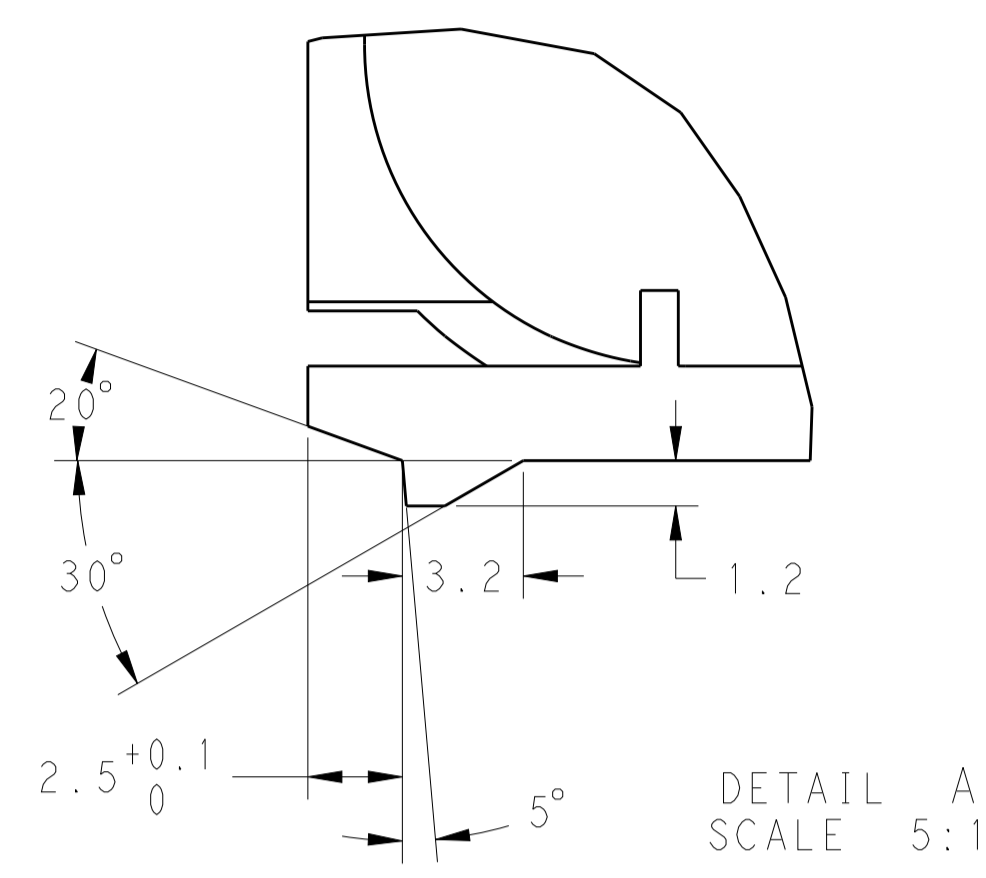

LOC		DIST		REVISIONS			
ES	00	P	LTN	DESCRIPTION	DATE	DWN	APVD
		A		RELEASED	15JAN13	JY	JY
		A1		ECR-20-007109	15MAY2020	S.C	Z.J

NOTES

- 1 CHARACTERS ACC. TO DIN 1451-HI.5, CHARACTERS 0.15 RAISED
- 2 EXCHANGEABLE
- 3 CAVITY MARKING:
- 4 MATERIAL MARKING ACC. TO VDA 260
- 5 MANUFACTURE DATE Ø4, RECEDE
- 6 LETTER INSERT FOR THE REVISION STATUS OF THE MOULD ACTUAL STATUS SEE TABLE
- 7 EXTERNAL SURFACE ACC. TO VDI 3400/27
- 8 LOGO 1621426-6, ACC.TE SPEC TEC-202-36
- 9 TE P/N
- 10 SIGN ACC. TO DIN 40008 WS 1, RECEDE

PART NO.	PART REV.	COLOR	MATERIAL	ITEM
2137753-2	A	BLACK	PBT-GF10	2
2137753-1	A	BLACK	PBT-GF10	1

THIS DRAWING IS A CONTROLLED DOCUMENT. DWN: J. YU, 22JUN11. CHK: W. YUAN, 10AUG11. APVD: W. YUAN, 10AUG11.

DIMENSIONS: mm. TOLERANCES UNLESS OTHERWISE SPECIFIED: ±0.2.

0 PLC ±0.2  
1 PLC ±0.5  
2 PLC ±0.13  
3 PLC ±0.013  
4 PLC ±0.001\*

ANGLES: °

MATERIAL: -. FINISH: -.

Customer Drawing

TE Connectivity

NAME: 60P COVER FOR RECEPTABLE HSG 154P ECU CONNECTOR

SIZE: A1. CAGE CODE: 2137753. DRAWING NO: 2137753. RESTRICTED TO: -.

SCALE: 1:1. SHEET: 1 OF 1. REV: A1.