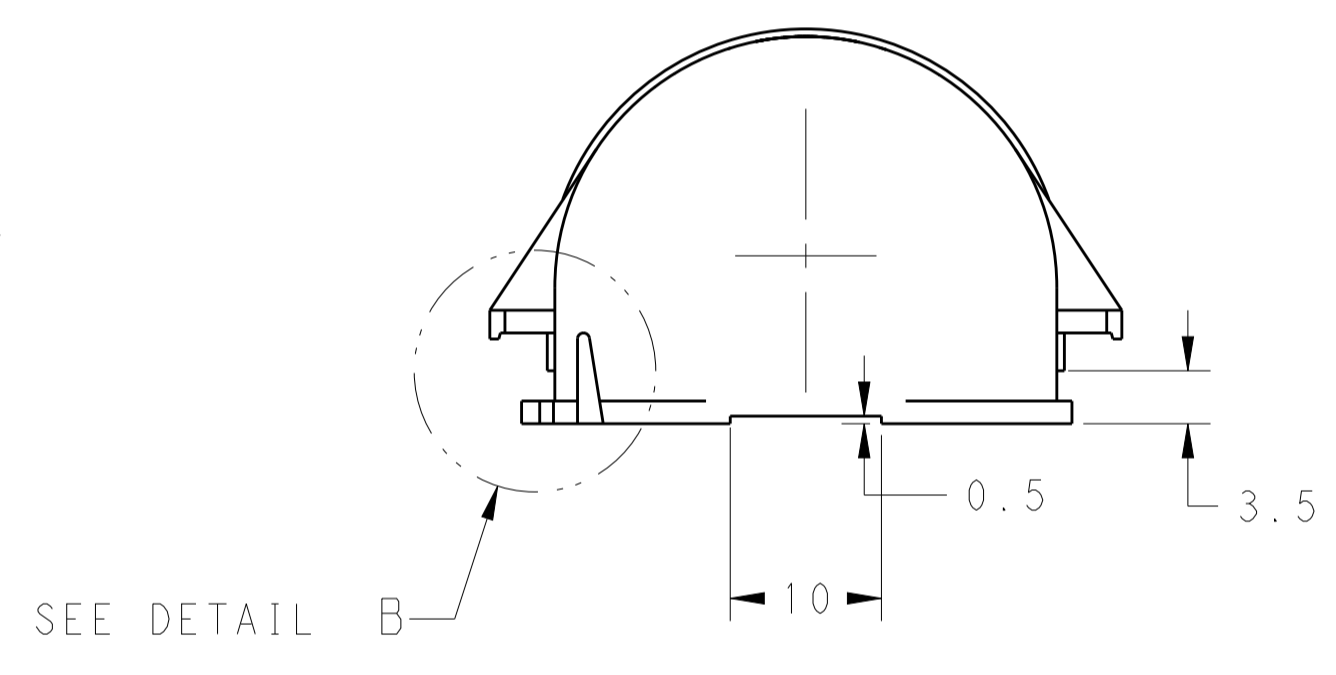

LOC		DIST		REVISIONS			
ES	00	P	LTN	DESCRIPTION	DATE	DWN	APVD
		A		RELEASED	15JAN13	JY	JY
		A1		ECR-20-007109	15MAY2020	S.C	Z.J

NOTES

- 1 CHARACTERS ACC. TO DIN 1451-HI.5, CHARACTERS 0.15 RAISED
- 2 EXCHANGEABLE
- 3 CAVITY MARKING:
- 4 MATERIAL MARKING ACC. TO VDA 260
- 5 MANUFACTURE DATE Ø4, RECEDE
- 6 LETTER INSERT FOR THE REVISION STATUS OF THE MOULD ACTUAL STATUS SEE TABLE
- 7 EXTERNAL SURFACE ACC. TO VDI 3400/27
- 8 LOGO 1621426-6, ACC.TE SPEC TEC-202-36
- 9 TE P/N
- 10 SIGN ACC. TO DIN 40008 WS 1, RECEDE

PART NO.	PART REV.	COLOR	MATERIAL	ITEM
2137753-2	A	BLACK	PBT-GF10	2
2137753-1	A	BLACK	PBT-GF10	1

THIS DRAWING IS A CONTROLLED DOCUMENT. DWN: J. YU, 22JUN11. CHK: W. YUAN, 10AUG11. APVD: W. YUAN, 10AUG11.

DIMENSIONS: mm. TOLERANCES UNLESS OTHERWISE SPECIFIED: ±0.2.

0 PLC ±0.2
1 PLC ±0.5
2 PLC ±0.13
3 PLC ±0.013
4 PLC ±0.001*

ANGLES: °

MATERIAL: -. FINISH: -.

Customer Drawing

TE Connectivity

NAME: 60P COVER FOR RECEPTABLE HSG 154P ECU CONNECTOR

SIZE: A1. CAGE CODE: 2137753. DRAWING NO: 2137753. RESTRICTED TO: -.

SCALE: 1:1. SHEET: 1 OF 1. REV: A1.