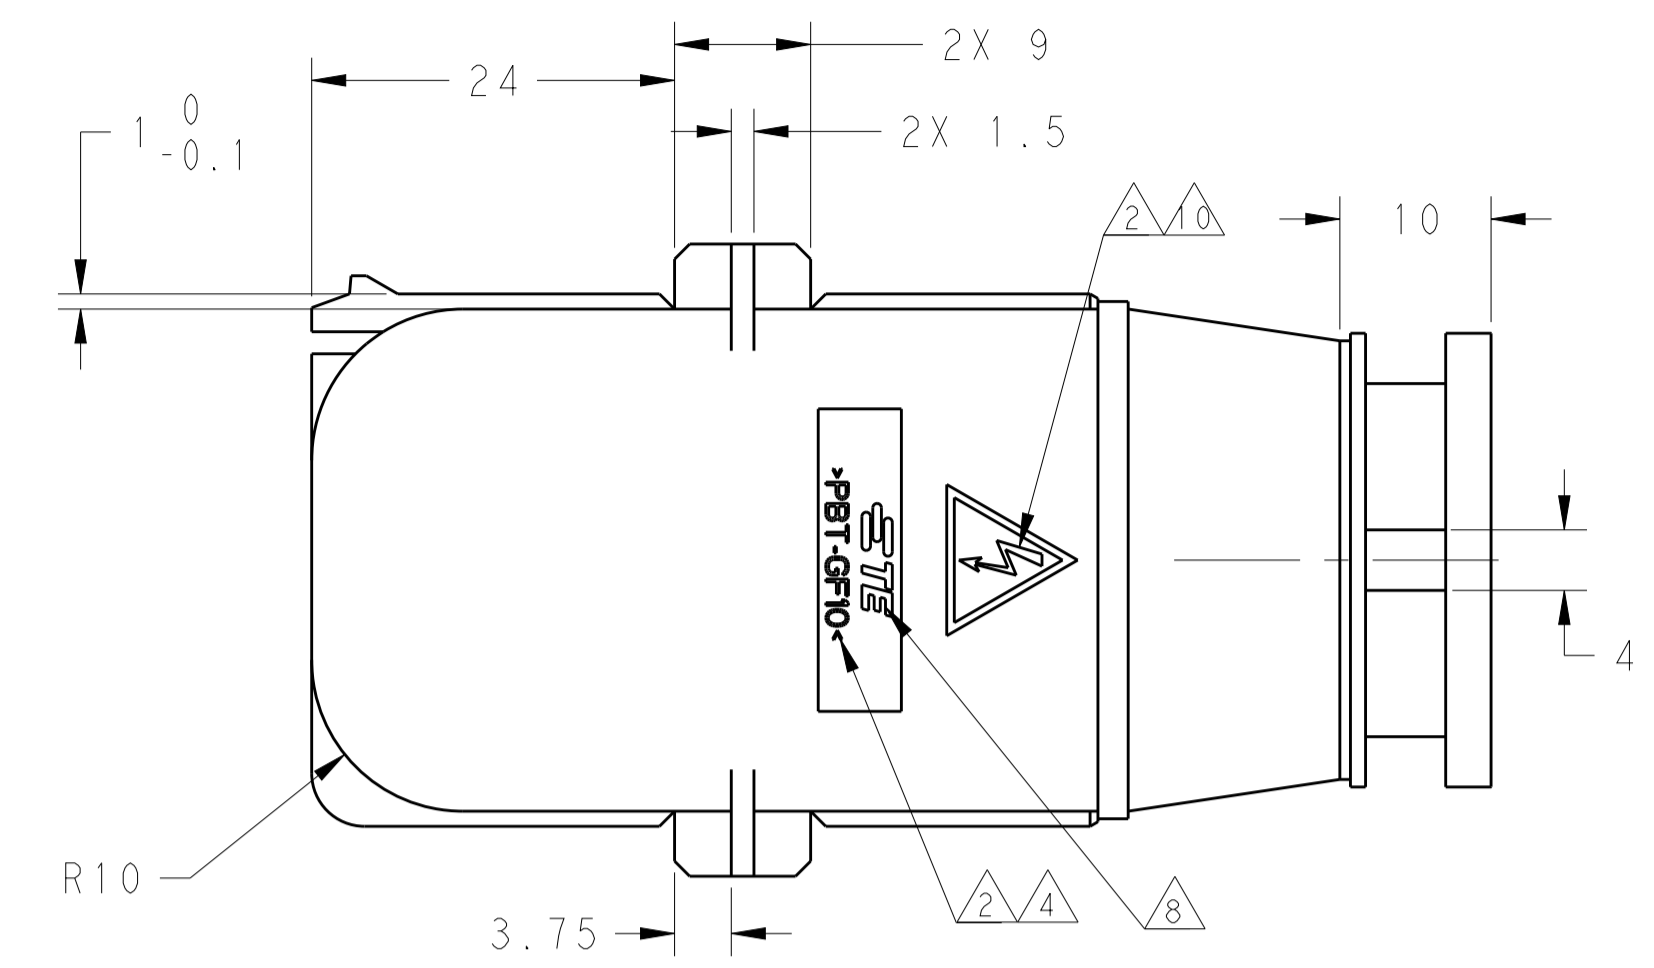

LOC		DIST		REVISIONS			
ES	00	P	LTN	DESCRIPTION	DATE	DWN	APVD
		A		RELEASED	15JAN13	JY	JY
		A1		ECR-20-007109	15MAY2020	S.C	Z.J

NOTES

- 1 CHARACTERS ACC. TO DIN 1451-HI.5, CHARACTERS 0.15 RAISED
- 2 EXCHANGEABLE
- 3 CAVITY MARKING:
- 4 MATERIAL MARKING ACC. TO VDA 260
- 5 MANUFACTURE DATE Ø4, RECEDE
- 6 LETTER INSERT FOR THE REVISION STATUS OF THE MOULD ACTUAL STATUS SEE TABLE
- 7 EXTERNAL SURFACE ACC. TO VDI 3400/27
- 8 LOGO 1621426-6, ACC.TE SPEC TEC-202-36
- 9 TE P/N
- 10 SIGN ACC. TO DIN 40008 WS 1, RECEDE

PART NO.	PART REV.	COLOR	MATERIAL	ITEM
2137753-2	A	BLACK	PBT-GF10	2
2137753-1	A	BLACK	PBT-GF10	1

THIS DRAWING IS A CONTROLLED DOCUMENT. DWN: J. YU, 22JUN11. CHK: W. YUAN, 10AUG11. APVD: W. YUAN, 10AUG11.

DIMENSIONS: mm. TOLERANCES UNLESS OTHERWISE SPECIFIED: ±0.2.

0 PLC ±0.2  
1 PLC ±0.5  
2 PLC ±0.13  
3 PLC ±0.013  
4 PLC ±0.001\*

ANGLES: °

MATERIAL: -. FINISH: -.

Customer Drawing

TE Connectivity

NAME: 60P COVER FOR RECEPTABLE HSG 154P ECU CONNECTOR

SIZE: A1. CAGE CODE: 2137753. DRAWING NO: 2137753. RESTRICTED TO: -.

SCALE: 1:1. SHEET: 1 OF 1. REV: A1.