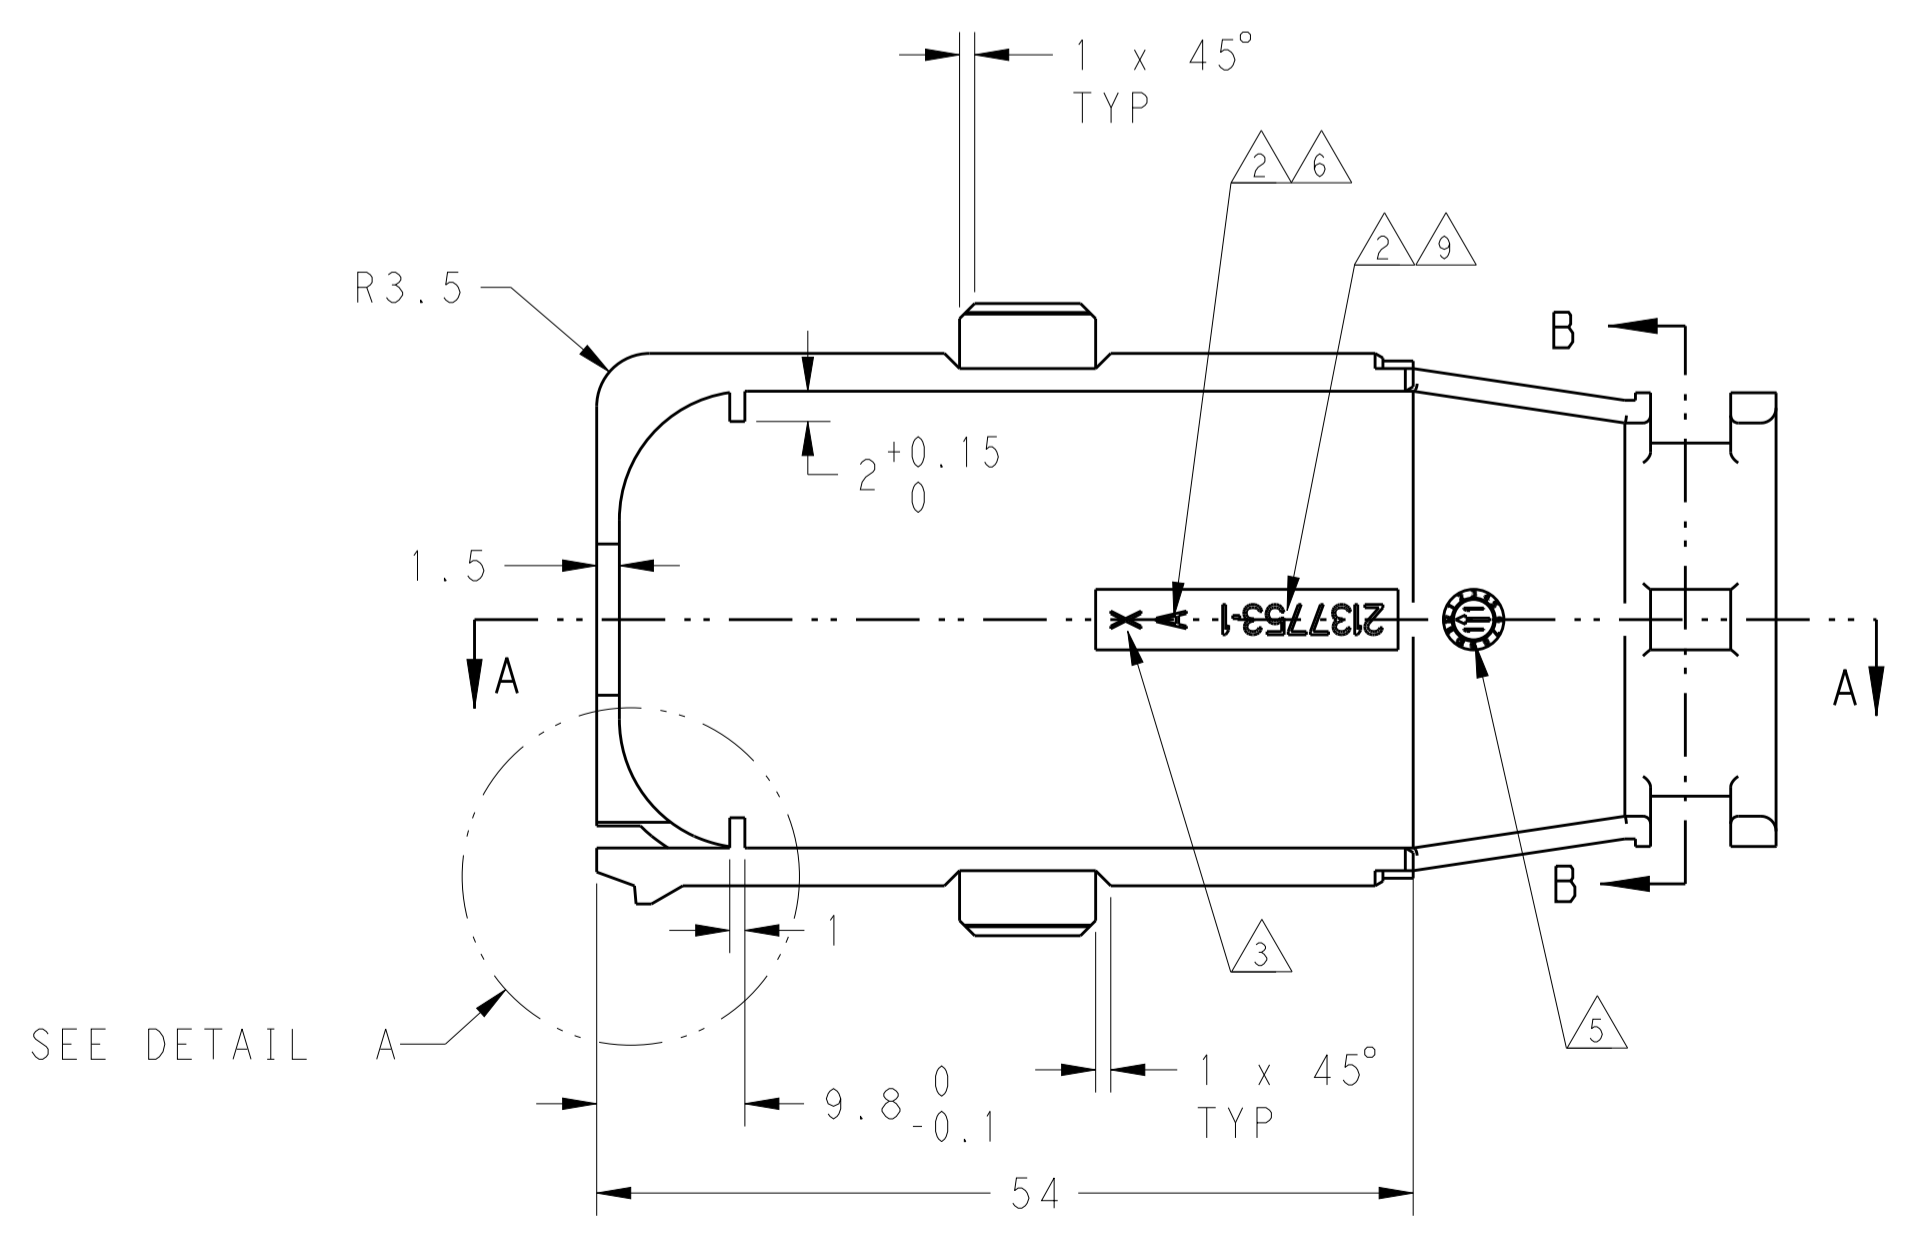

LOC		DIST		REVISIONS			
ES	00	P	LTN	DESCRIPTION	DATE	DWN	APVD
		A		RELEASED	15JAN13	JY	JY
		A1		ECR-20-007109	15MAY2020	S.C	Z.J

NOTES

- 1 CHARACTERS ACC. TO DIN 1451-HI.5, CHARACTERS 0.15 RAISED
- 2 EXCHANGEABLE
- 3 CAVITY MARKING:
- 4 MATERIAL MARKING ACC. TO VDA 260
- 5 MANUFACTURE DATE Ø4, RECEDE
- 6 LETTER INSERT FOR THE REVISION STATUS OF THE MOULD ACTUAL STATUS SEE TABLE
- 7 EXTERNAL SURFACE ACC. TO VDI 3400/27
- 8 LOGO 1621426-6, ACC.TE SPEC TEC-202-36
- 9 TE P/N
- 10 SIGN ACC. TO DIN 40008 WS 1, RECEDE

PART NO.	PART REV.	COLOR	MATERIAL	ITEM
2137753-2	A	BLACK	PBT-GF10	2
2137753-1	A	BLACK	PBT-GF10	1

THIS DRAWING IS A CONTROLLED DOCUMENT. DWN: J. YU, 22JUN11. CHK: W. YUAN, 10AUG11. APVD: W. YUAN, 10AUG11.

DIMENSIONS: mm. TOLERANCES UNLESS OTHERWISE SPECIFIED: ±0.2.

0 PLC ±0.2  
1 PLC ±0.5  
2 PLC ±0.13  
3 PLC ±0.013  
4 PLC ±0.001\*

ANGLES: °

MATERIAL: -. FINISH: -.

Customer Drawing

TE Connectivity

NAME: 60P COVER FOR RECEPTABLE HSG 154P ECU CONNECTOR

SIZE: A1. CAGE CODE: 2137753. DRAWING NO: 2137753. RESTRICTED TO: -.

SCALE: 1:1. SHEET: 1 OF 1. REV: A1.