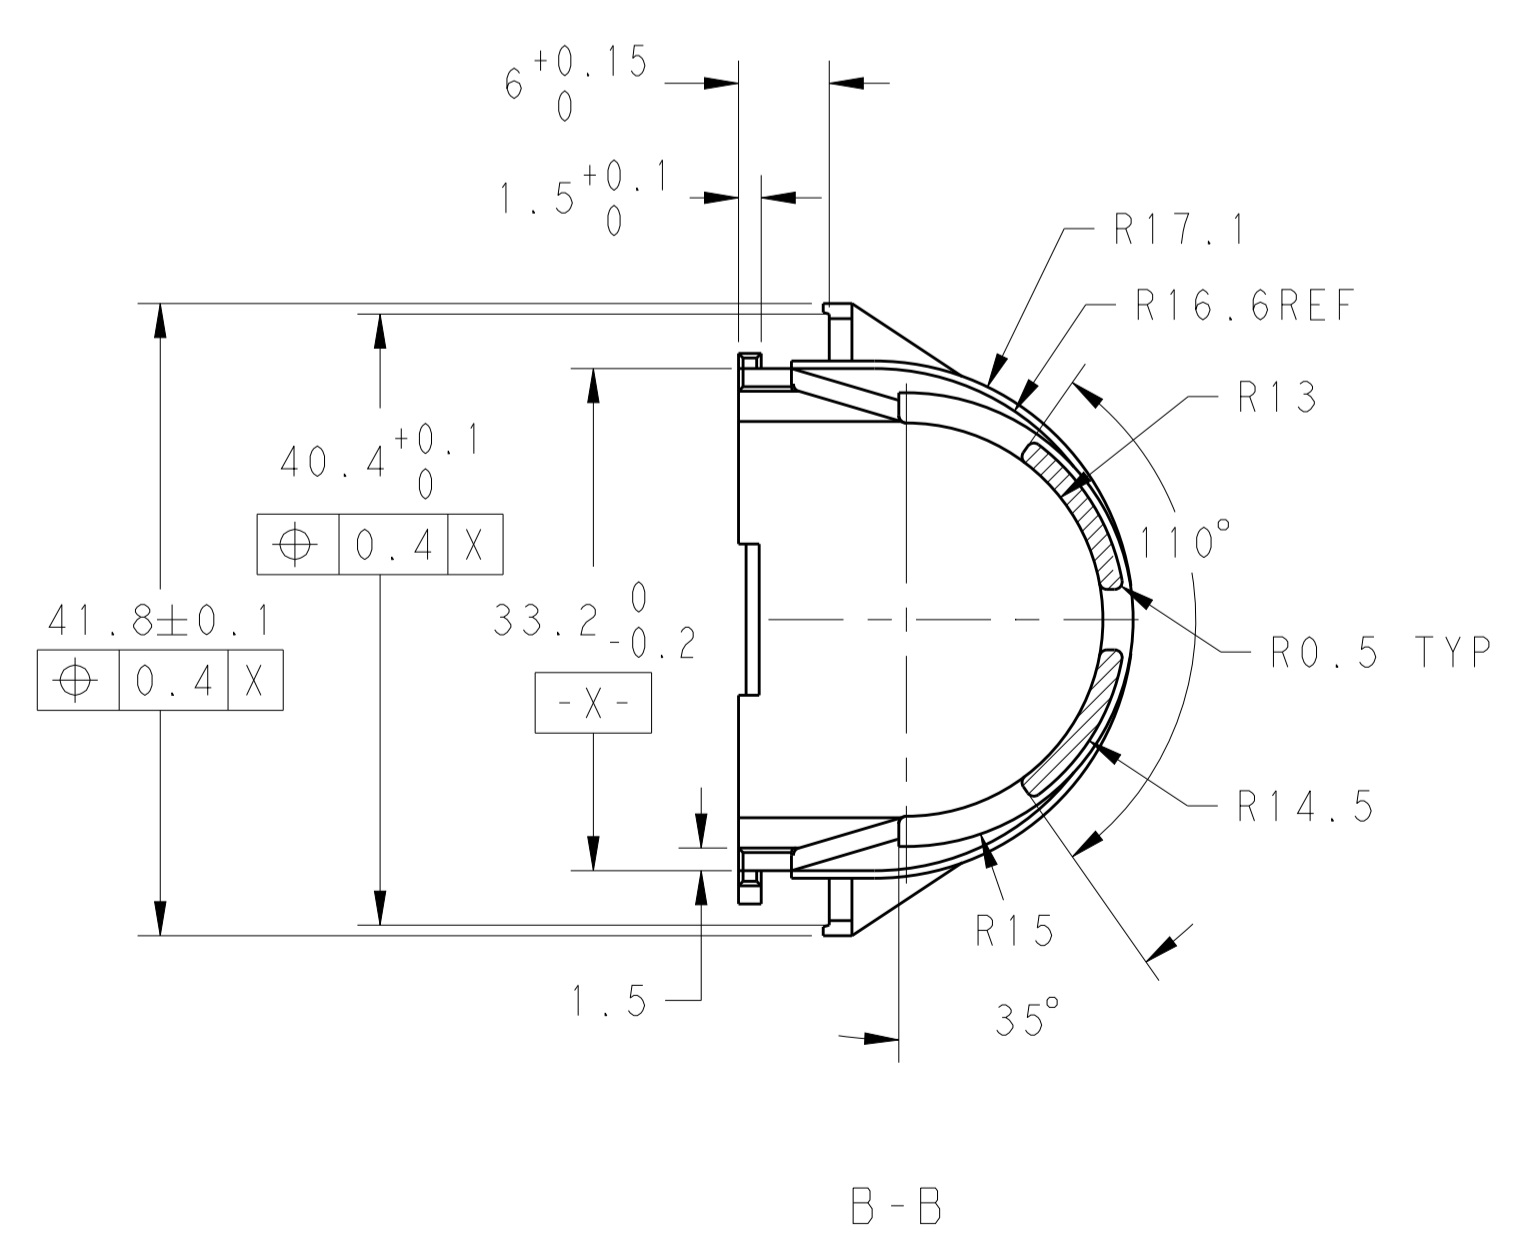

LOC		DIST		REVISIONS			
ES	00	P	LTN	DESCRIPTION	DATE	DWN	APVD
		A		RELEASED	15JAN13	JY	JY
		A1		ECR-20-007109	15MAY2020	S.C	Z.J

NOTES

- 1 CHARACTERS ACC. TO DIN 1451-HI.5, CHARACTERS 0.15 RAISED
- 2 EXCHANGEABLE
- 3 CAVITY MARKING:
- 4 MATERIAL MARKING ACC. TO VDA 260
- 5 MANUFACTURE DATE Ø4, RECEDE
- 6 LETTER INSERT FOR THE REVISION STATUS OF THE MOULD ACTUAL STATUS SEE TABLE
- 7 EXTERNAL SURFACE ACC. TO VDI 3400/27
- 8 LOGO 1621426-6, ACC.TE SPEC TEC-202-36
- 9 TE P/N
- 10 SIGN ACC. TO DIN 40008 WS 1, RECEDE

PART NO.	PART REV.	COLOR	MATERIAL	ITEM
2137753-2	A	BLACK	PBT-GF10	2
2137753-1	A	BLACK	PBT-GF10	1

THIS DRAWING IS A CONTROLLED DOCUMENT. DWN: J. YU, 22JUN11. CHK: W. YUAN, 10AUG11. APVD: W. YUAN, 10AUG11.

DIMENSIONS: mm. TOLERANCES UNLESS OTHERWISE SPECIFIED: ±0.2.

0 PLC ±0.2  
1 PLC ±0.5  
2 PLC ±0.13  
3 PLC ±0.013  
4 PLC ±0.001\*

ANGLES: °

MATERIAL: -. FINISH: -.

Customer Drawing

TE Connectivity

NAME: 60P COVER FOR RECEPTABLE HSG 154P ECU CONNECTOR

SIZE: A1. CAGE CODE: 2137753. DRAWING NO: 2137753. RESTRICTED TO: -.

SCALE: 1:1. SHEET: 1 OF 1. REV: A1.