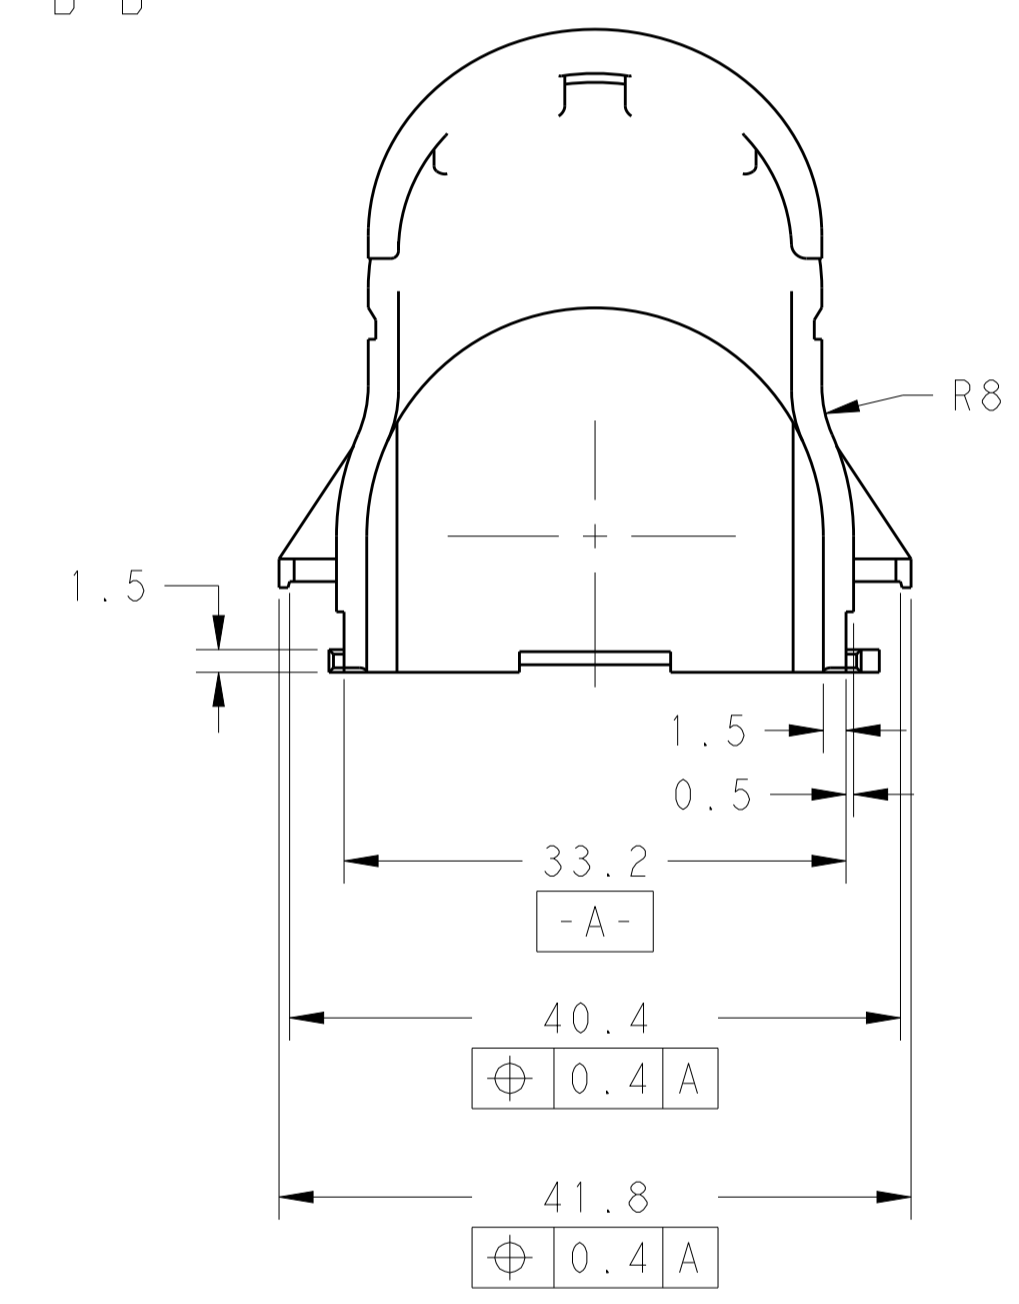

LOC		DIST		REVISIONS			
ES	00	P	LTM	DESCRIPTION	DATE	DWN	APVD
		A		RELEASED	15JAN13	JY	IY

- NOTES
- 1 CHARACTERS ACC. TO DIN 1451-HI.5, CHARACTERS 0.15 RAISED
 - 2 EXCHANGEABLE
 - 3 CAVITY MARKING:
 - 4 MATERIAL MARKING ACC. TO VDA 260
 - 5 MANUFACTURE DATE Ø4, RECEDE
 - 6 LETTER INSERT FOR THE REVISION STATUS OF THE MOULD
ACTUAL STATUS SEE TABLE
 - 7 EXTERNAL SURFACE ACC. TO VDI 3400/27
 - 8 LOGO 1621426-6, ACC.TE SPEC TEC-202-36
 - 9 TE P/N
 - 10 SIGN ACC. TO DIN 40008 WS 1, RECEDE

2137755-1	A	BLACK	PBT-GF10	1
PART NO.	PART REV.	COLOR	MATERIAL	ITEM

DETAIL A
SCALE 5:1

THIS DRAWING IS A CONTROLLED DOCUMENT.

DIMENSIONS:	TOLERANCES UNLESS OTHERWISE SPECIFIED:	DWN J. YU 22JUN11	CHK W. YUAN 10AUG11	APVD W. YUAN 10AUG11	NAME
mm	±0.2	PRODUCT SPEC	APPLICATION SPEC	SIZE	CAGE CODE
0 PLC	±0.1	WEIGHT	SCALE	1	REV
1 PLC	±0.1	Customer Drawing	2:1	1	A
2 PLC	±0.1				
3 PLC	±0.1				
4 PLC	±0.1				
ANGLES	±1°				
MATERIAL	FINISH				