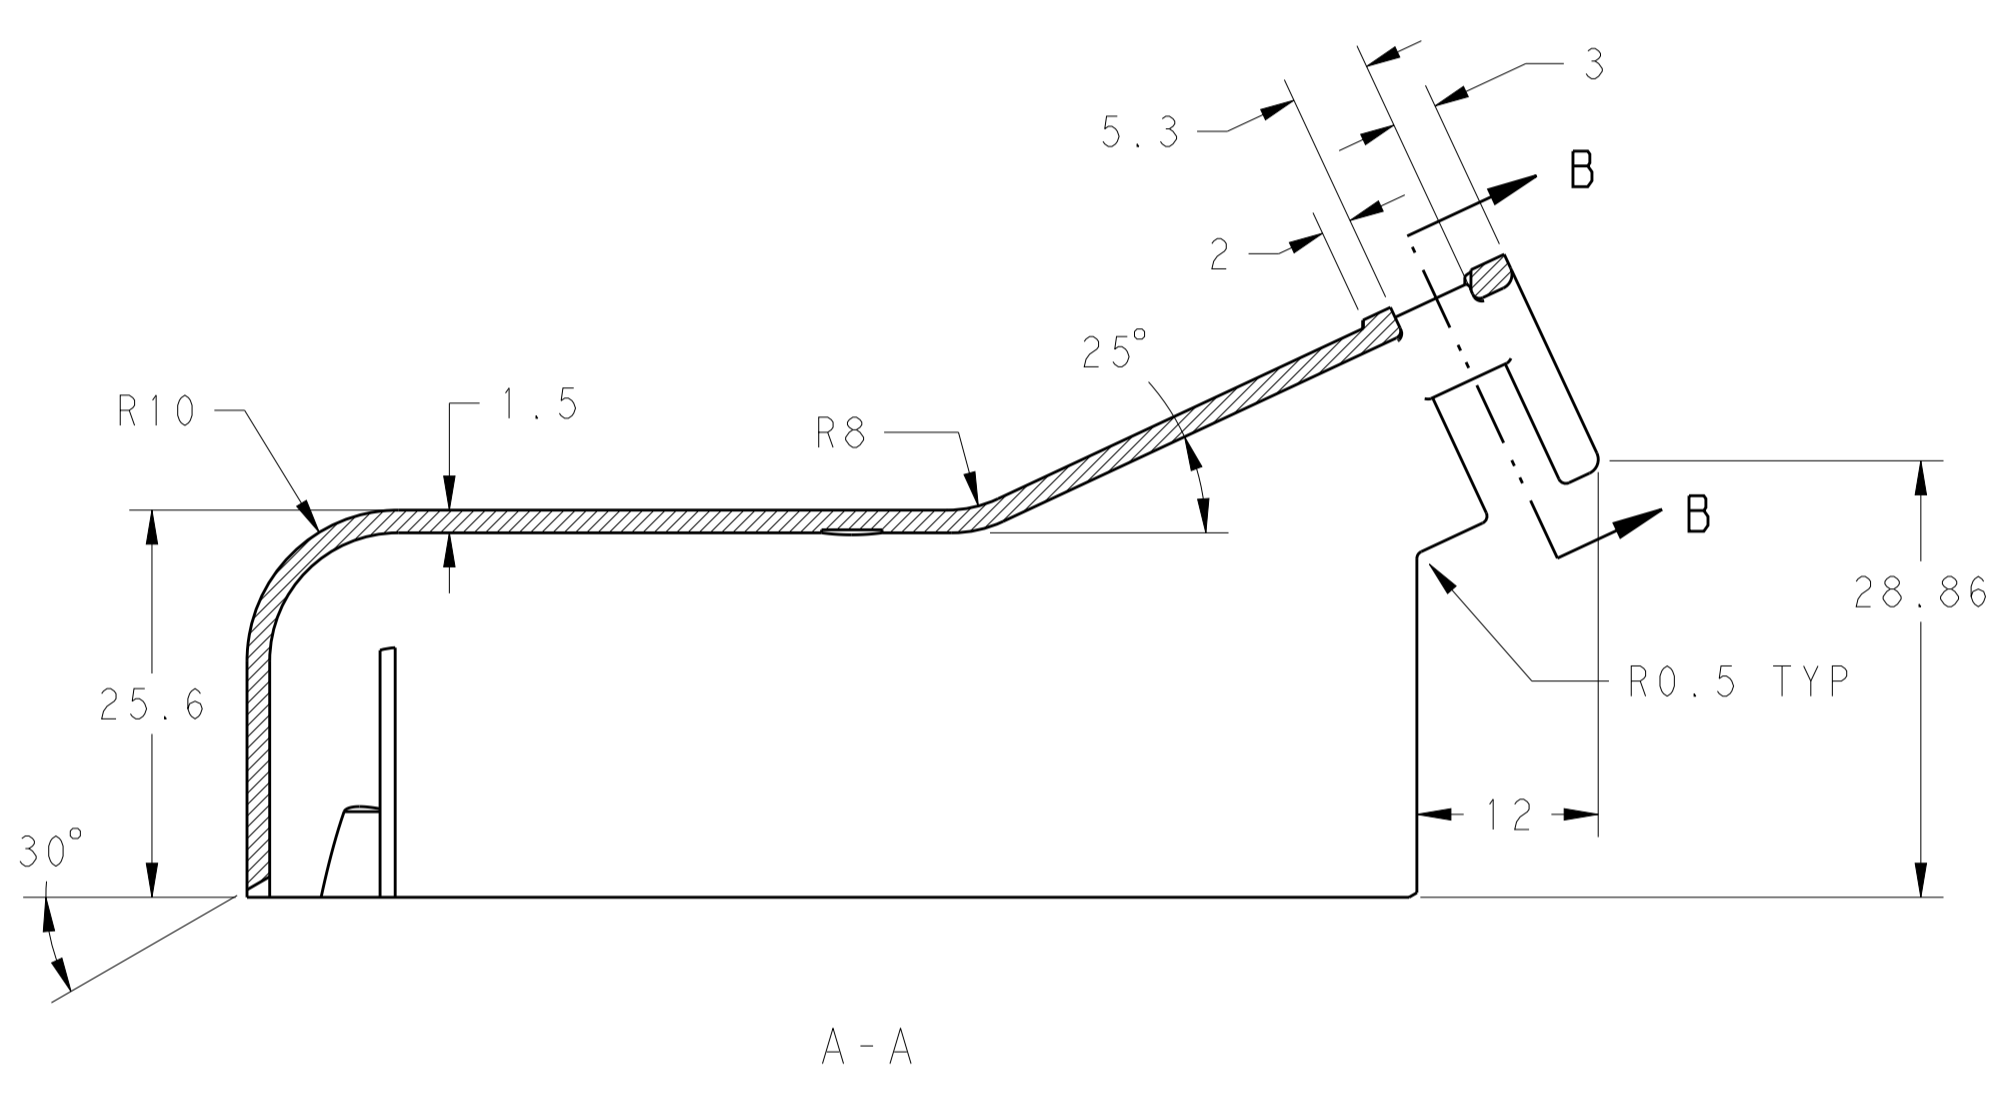

LOC		DIST		REVISIONS			
ES	00	P	LTM	DESCRIPTION	DATE	DWN	APVD
		A		RELEASED	15JAN13	JY	IY

- NOTES
- 1 CHARACTERS ACC. TO DIN 1451-HI.5, CHARACTERS 0.15 RAISED
 - 2 EXCHANGEABLE
 - 3 CAVITY MARKING:
 - 4 MATERIAL MARKING ACC. TO VDA 260
 - 5 MANUFACTURE DATE Ø4, RECEDE
 - 6 LETTER INSERT FOR THE REVISION STATUS OF THE MOULD
ACTUAL STATUS SEE TABLE
 - 7 EXTERNAL SURFACE ACC. TO VDI 3400/27
 - 8 LOGO 1621426-6, ACC.TE SPEC TEC-202-36
 - 9 TE P/N
 - 10 SIGN ACC. TO DIN 40008 WS 1, RECEDE

2137755-1	A	BLACK	PBT-GF10	1
PART NO.	PART REV.	COLOR	MATERIAL	ITEM

DETAIL A
SCALE 5:1

THIS DRAWING IS A CONTROLLED DOCUMENT.

DIMENSIONS:	TOLERANCES UNLESS OTHERWISE SPECIFIED:	DWN J. YU 22JUN11	CHK W. YUAN 10AUG11	APVD W. YUAN 10AUG11	NAME
mm	±0.2	PRODUCT SPEC	APPLICATION SPEC	SIZE	CAGE CODE
0 PLC	±0.1	WEIGHT	SCALE	1	REV
1 PLC	±0.1	Customer Drawing	2:1	1	A
2 PLC	±0.1				
3 PLC	±0.1				
4 PLC	±0.1				
ANGLES	±1°				
MATERIAL	FINISH				

STE TE Connectivity

115DEG 94P COVER FOR REC HSG
154P ECU CONNECTOR

A100779C=2137755

X-ON Electronics

Largest Supplier of Electrical and Electronic Components

Click to view similar products for [Automotive Connectors](#) category: