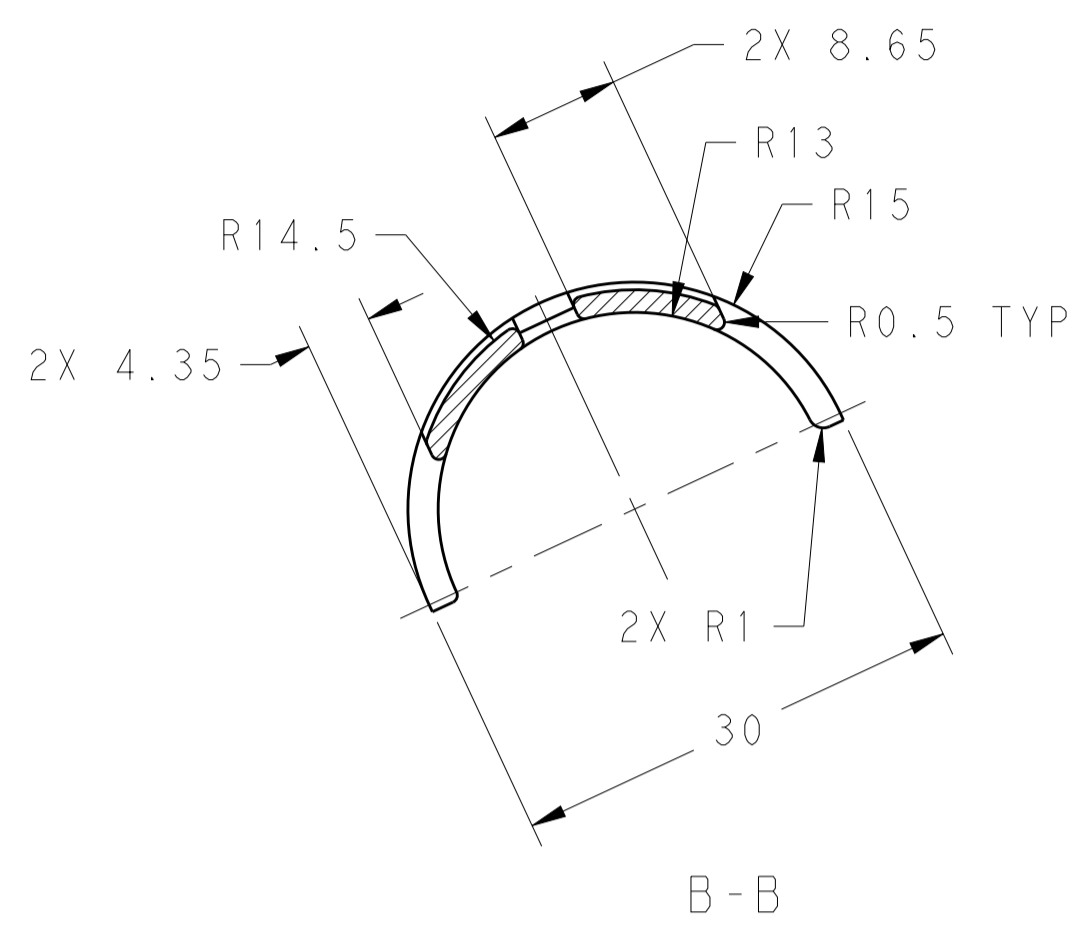

LOC		DIST		REVISIONS			
ES	00	P	LTM	DESCRIPTION	DATE	DWN	APVD
		A		RELEASED	15JAN13	JY	IY

- NOTES
- 1 CHARACTERS ACC. TO DIN 1451-HI.5, CHARACTERS 0.15 RAISED
 - 2 EXCHANGEABLE
 - 3 CAVITY MARKING:
 - 4 MATERIAL MARKING ACC. TO VDA 260
 - 5 MANUFACTURE DATE Ø4, RECEDE
 - 6 LETTER INSERT FOR THE REVISION STATUS OF THE MOULD
ACTUAL STATUS SEE TABLE
 - 7 EXTERNAL SURFACE ACC. TO VDI 3400/27
 - 8 LOGO 1621426-6, ACC.TE SPEC TEC-202-36
 - 9 TE P/N
 - 10 SIGN ACC. TO DIN 40008 WS 1, RECEDE

2137755-1	A	BLACK	PBT-GF10	1
PART NO.	PART REV.	COLOR	MATERIAL	ITEM

DETAIL A
SCALE 5:1

THIS DRAWING IS A CONTROLLED DOCUMENT.

DIMENSIONS:	TOLERANCES UNLESS OTHERWISE SPECIFIED:	DWN J. YU 22JUN11	CHK W. YUAN 10AUG11	APVD W. YUAN 10AUG11	NAME
mm	±0.2	PRODUCT SPEC	APPLICATION SPEC	SIZE	CAGE CODE
0 PLC	±0.1	WEIGHT	SCALE	1	REV
1 PLC	±0.1	Customer Drawing	2:1	1	A
2 PLC	±0.1				
3 PLC	±0.1				
4 PLC	±0.1				
ANGLES	±1°				
MATERIAL	FINISH				

STE TE Connectivity

115DEG 94P COVER FOR REC HSG
154P ECU CONNECTOR

A100779C=2137755

X-ON Electronics

Largest Supplier of Electrical and Electronic Components

Click to view similar products for [Automotive Connectors](#) category: