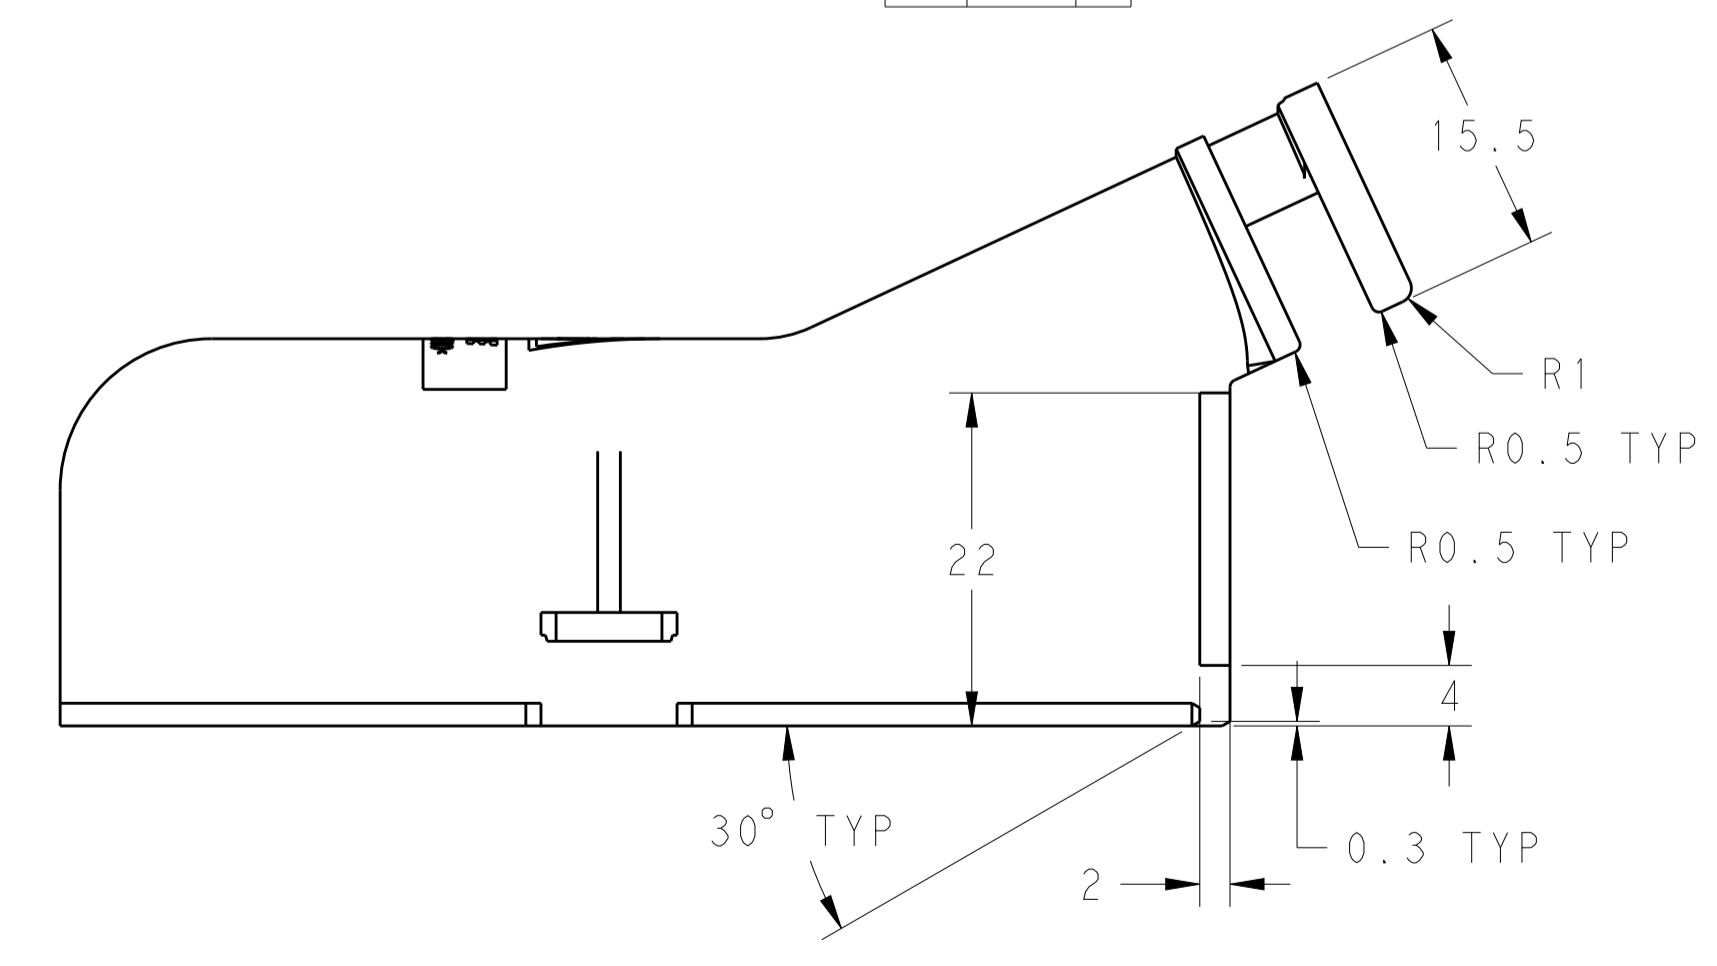

LOC		DIST		REVISIONS			
ES	00	P	LTM	DESCRIPTION	DATE	DWN	APVD
		A		RELEASED	15JAN13	JY	IY

- NOTES
- 1 CHARACTERS ACC. TO DIN 1451-HI.5, CHARACTERS 0.15 RAISED
 - 2 EXCHANGEABLE
 - 3 CAVITY MARKING:
 - 4 MATERIAL MARKING ACC. TO VDA 260
 - 5 MANUFACTURE DATE Ø4, RECEDE
 - 6 LETTER INSERT FOR THE REVISION STATUS OF THE MOULD
ACTUAL STATUS SEE TABLE
 - 7 EXTERNAL SURFACE ACC. TO VDI 3400/27
 - 8 LOGO 1621426-6, ACC.TE SPEC TEC-202-36
 - 9 TE P/N
 - 10 SIGN ACC. TO DIN 40008 WS 1, RECEDE

2137755-1	A	BLACK	PBT-GF10	1
PART NO.	PART REV.	COLOR	MATERIAL	ITEM

DETAIL A
SCALE 5:1

THIS DRAWING IS A CONTROLLED DOCUMENT.

DIMENSIONS:	TOLERANCES UNLESS OTHERWISE SPECIFIED:	DWN J. YU 22JUN11	CHK W. YUAN 10AUG11	APVD W. YUAN 10AUG11	NAME
mm	±0.2	PRODUCT SPEC	APPLICATION SPEC	SIZE	CAGE CODE
0 PLC	±0.1	WEIGHT	SCALE	1	REV
1 PLC	±0.1	Customer Drawing	2:1	1	A
2 PLC	±0.1				
3 PLC	±0.1				
4 PLC	±0.1				
ANGLES	±1°				
MATERIAL	FINISH				

STE TE Connectivity

115DEG 94P COVER FOR REC HSG
154P ECU CONNECTOR

A100779C=2137755

X-ON Electronics

Largest Supplier of Electrical and Electronic Components

Click to view similar products for [Automotive Connectors](#) category: