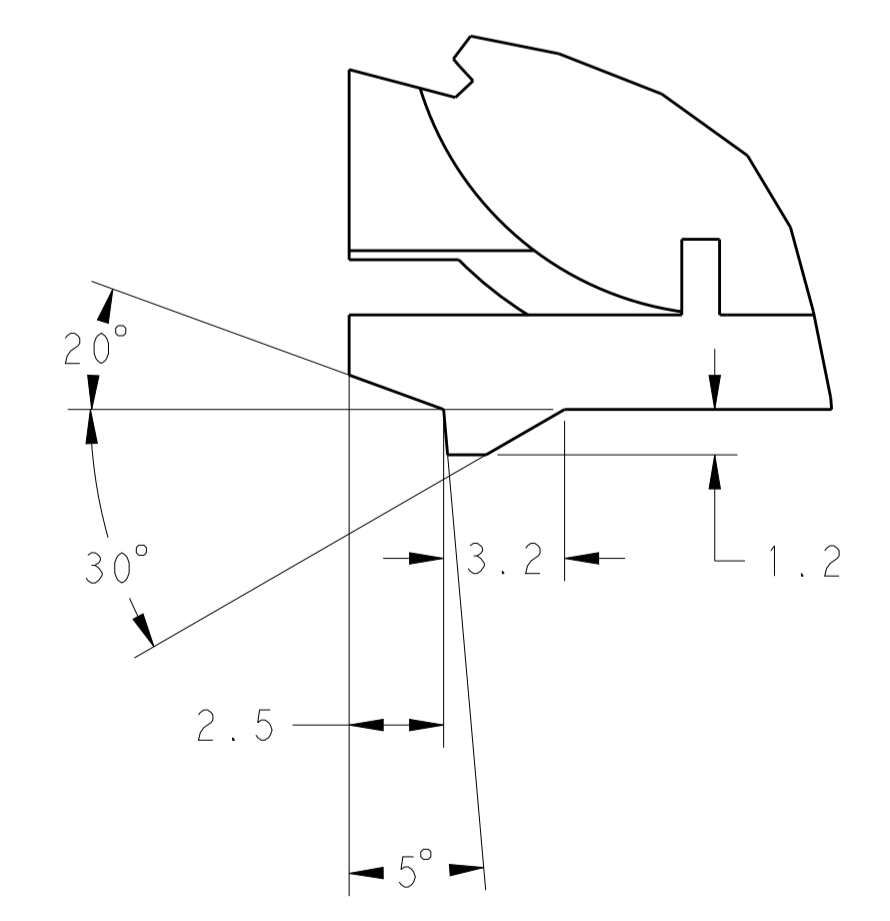

LOC		DIST		REVISIONS			
ES	00	P	LTM	DESCRIPTION	DATE	DWN	APVD
		A		RELEASED	15JAN13	JY	IY

- NOTES
- 1 CHARACTERS ACC. TO DIN 1451-HI.5, CHARACTERS 0.15 RAISED
 - 2 EXCHANGEABLE
 - 3 CAVITY MARKING:
 - 4 MATERIAL MARKING ACC. TO VDA 260
 - 5 MANUFACTURE DATE Ø4, RECEDE
 - 6 LETTER INSERT FOR THE REVISION STATUS OF THE MOULD
ACTUAL STATUS SEE TABLE
 - 7 EXTERNAL SURFACE ACC. TO VDI 3400/27
 - 8 LOGO 1621426-6, ACC.TE SPEC TEC-202-36
 - 9 TE P/N
 - 10 SIGN ACC. TO DIN 40008 WS 1, RECEDE

2137755-1	A	BLACK	PBT-GF10	1
PART NO.	PART REV.	COLOR	MATERIAL	ITEM

DETAIL A
SCALE 5:1

THIS DRAWING IS A CONTROLLED DOCUMENT.

DIMENSIONS:	TOLERANCES UNLESS OTHERWISE SPECIFIED:	DWN J. YU 22JUN11	CHK W. YUAN 10AUG11	APVD W. YUAN 10AUG11	NAME
mm	±0.2	PRODUCT SPEC	APPLICATION SPEC	SIZE	CAGE CODE
0 PLC	±0.1	WEIGHT	SCALE	1	REV
1 PLC	±0.1	Customer Drawing	2:1	1	A
2 PLC	±0.1				
3 PLC	±0.1				
4 PLC	±0.1				
ANGLES	±1°				
MATERIAL	FINISH				