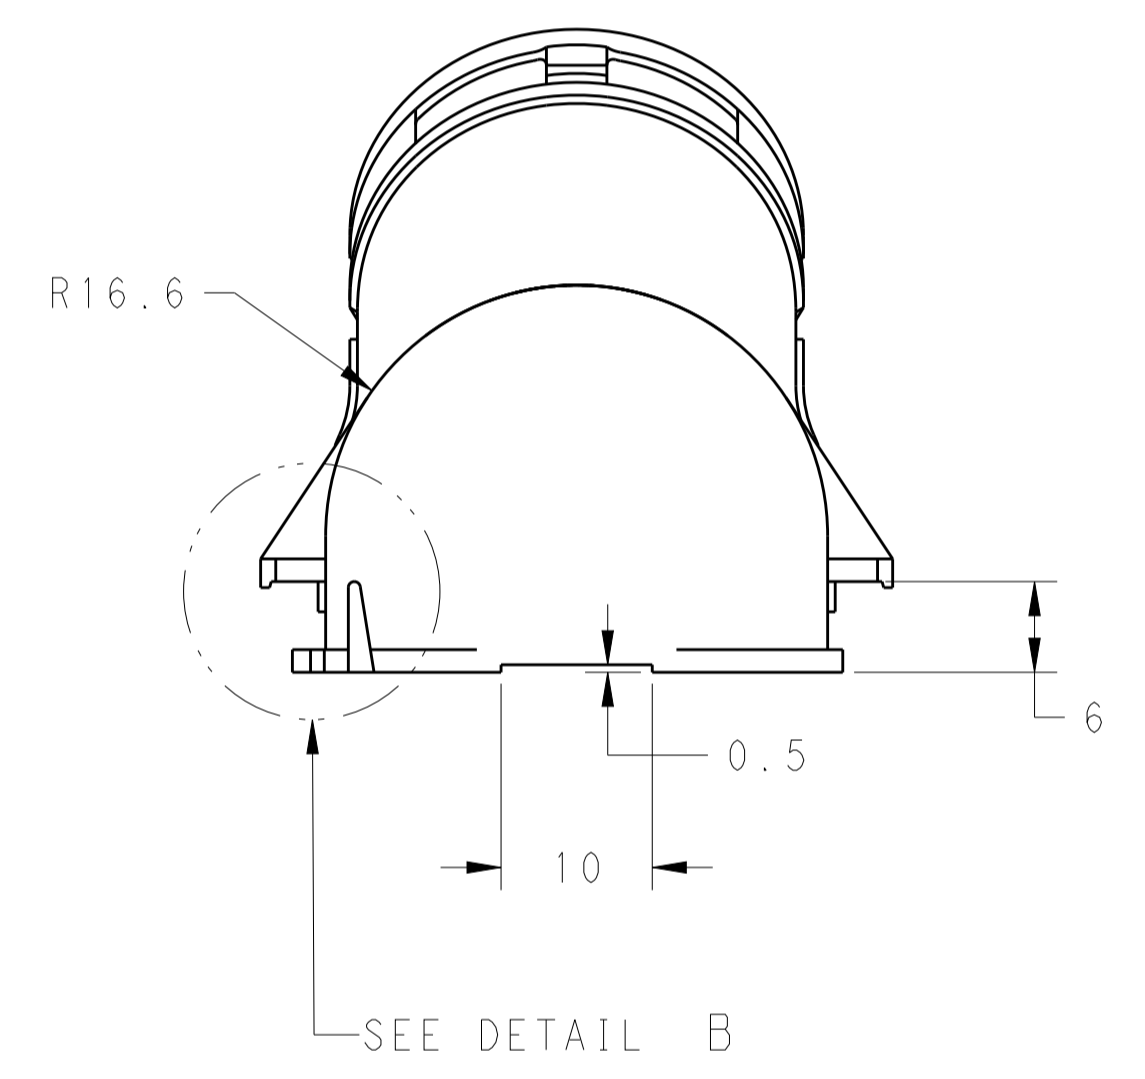

LOC		DIST		REVISIONS			
ES	00	P	LTM	DESCRIPTION	DATE	DWN	APVD
		A		RELEASED	15JAN13	JY	IY

- NOTES
- 1 CHARACTERS ACC. TO DIN 1451-HI.5, CHARACTERS 0.15 RAISED
 - 2 EXCHANGEABLE
 - 3 CAVITY MARKING:
 - 4 MATERIAL MARKING ACC. TO VDA 260
 - 5 MANUFACTURE DATE Ø4, RECEDE
 - 6 LETTER INSERT FOR THE REVISION STATUS OF THE MOULD
ACTUAL STATUS SEE TABLE
 - 7 EXTERNAL SURFACE ACC. TO VDI 3400/27
 - 8 LOGO 1621426-6, ACC.TE SPEC TEC-202-36
 - 9 TE P/N
 - 10 SIGN ACC. TO DIN 40008 WS 1, RECEDE

2137755-1	A	BLACK	PBT-GF10	1
PART NO.	PART REV.	COLOR	MATERIAL	ITEM

DETAIL A
SCALE 5:1

THIS DRAWING IS A CONTROLLED DOCUMENT.

DIMENSIONS:	TOLERANCES UNLESS OTHERWISE SPECIFIED:	DWN J. YU 22JUN11	CHK W. YUAN 10AUG11	APVD W. YUAN 10AUG11	NAME
mm	±0.2	PRODUCT SPEC	APPLICATION SPEC	SIZE	CAGE CODE
0 PLC	±0.1	WEIGHT	SCALE	1	REV
1 PLC	±0.1	Customer Drawing	2:1	1	A
2 PLC	±0.1				
3 PLC	±0.1				
4 PLC	±0.1				
ANGLES	±1°				
MATERIAL	FINISH				