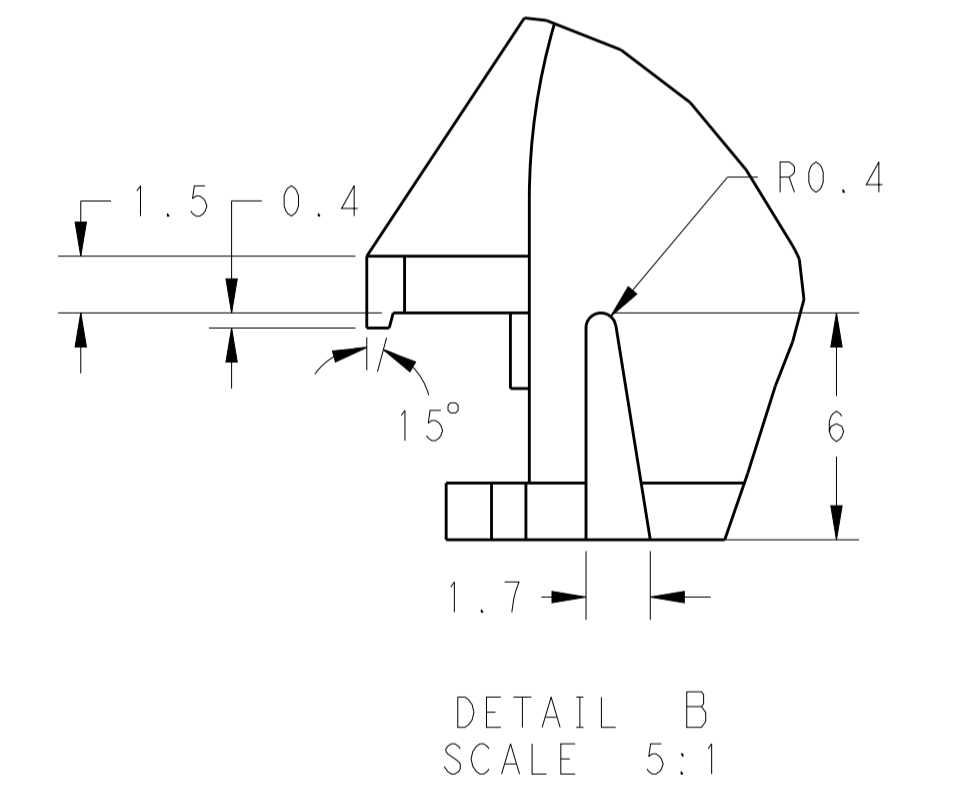

LOC		DIST		REVISIONS			
ES	00	P	LTM	DESCRIPTION	DATE	DWN	APVD
		A		RELEASED	15JAN13	JY	IY

- NOTES
- 1 CHARACTERS ACC. TO DIN 1451-HI.5, CHARACTERS 0.15 RAISED
 - 2 EXCHANGEABLE
 - 3 CAVITY MARKING:
 - 4 MATERIAL MARKING ACC. TO VDA 260
 - 5 MANUFACTURE DATE Ø4, RECEDE
 - 6 LETTER INSERT FOR THE REVISION STATUS OF THE MOULD
ACTUAL STATUS SEE TABLE
 - 7 EXTERNAL SURFACE ACC. TO VDI 3400/27
 - 8 LOGO 1621426-6, ACC.TE SPEC TEC-202-36
 - 9 TE P/N
 - 10 SIGN ACC. TO DIN 40008 WS 1, RECEDE

2137755-1	A	BLACK	PBT-GF10	1
PART NO.	PART REV.	COLOR	MATERIAL	ITEM

DETAIL A
SCALE 5:1

THIS DRAWING IS A CONTROLLED DOCUMENT.

DIMENSIONS:	TOLERANCES UNLESS OTHERWISE SPECIFIED:	DWN J. YU 22JUN11	CHK W. YUAN 10AUG11	APVD W. YUAN 10AUG11	NAME
mm	±0.2	PRODUCT SPEC	APPLICATION SPEC	SIZE	CAGE CODE
0 PLC	±0.1	WEIGHT	SCALE	1	REV
1 PLC	±0.1	Customer Drawing	2:1	1	A
2 PLC	±0.1				
3 PLC	±0.1				
4 PLC	±0.1				
ANGLES	±1°				
MATERIAL	FINISH				