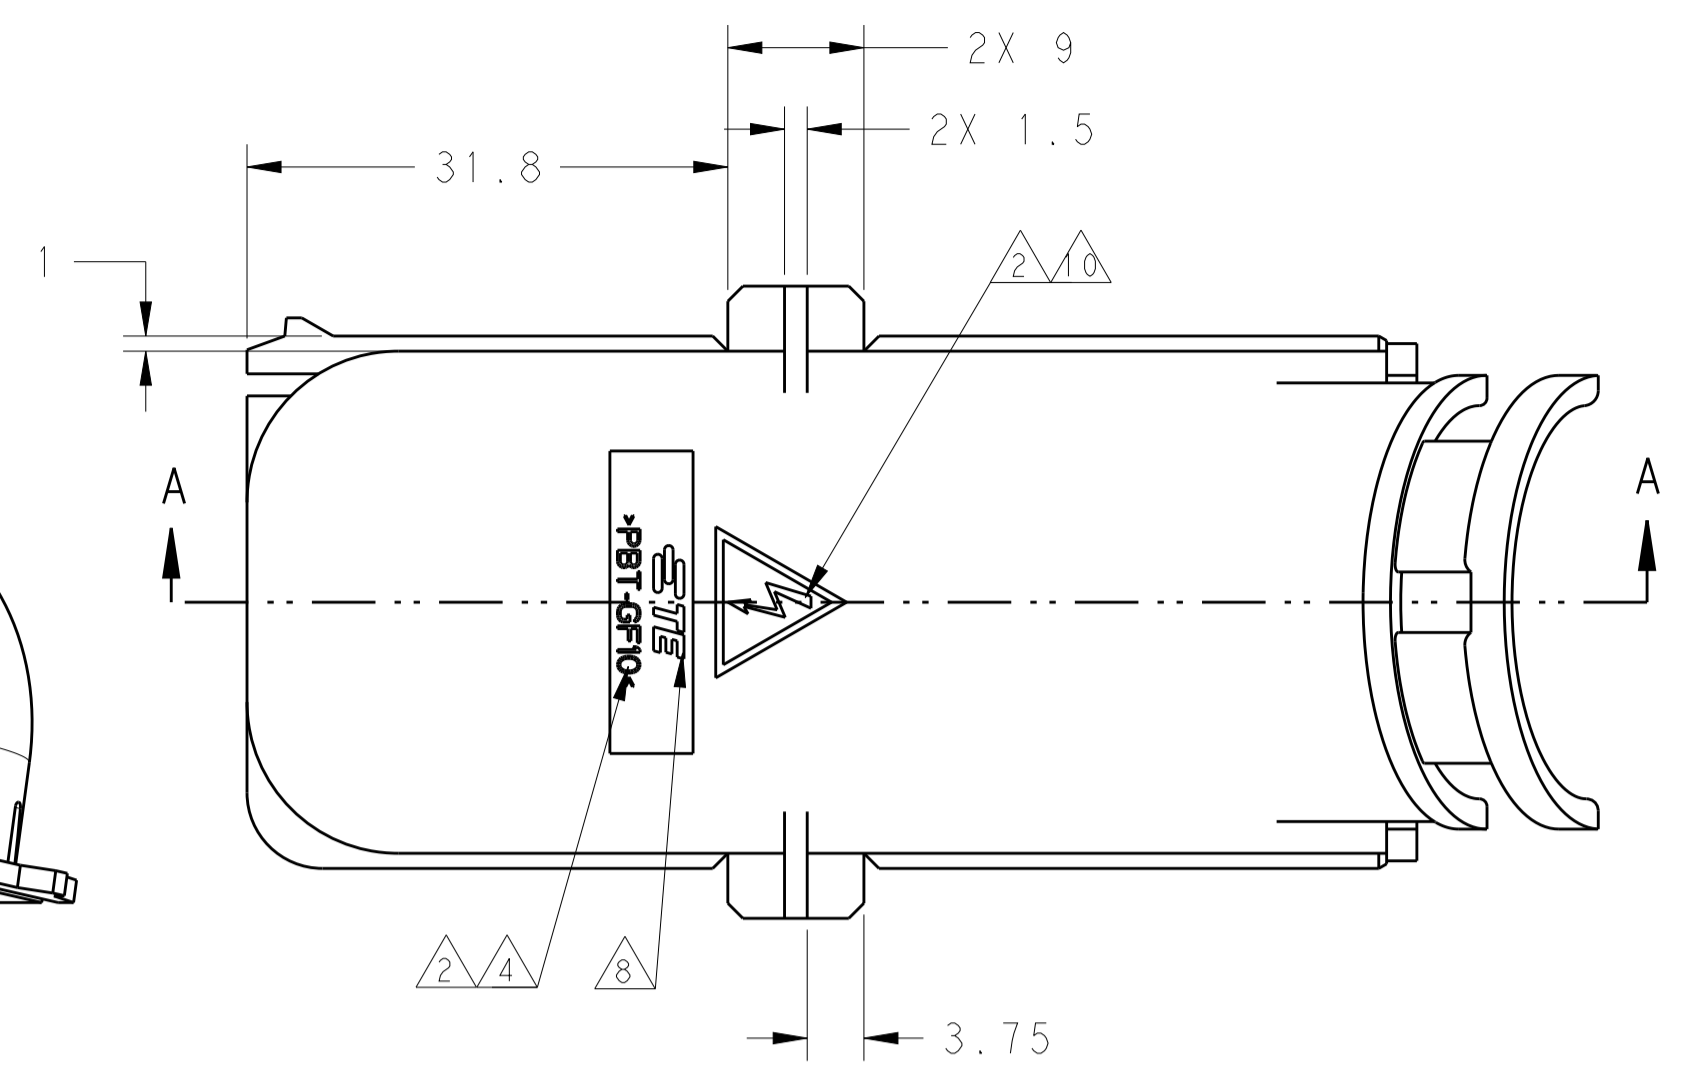

LOC		DIST		REVISIONS			
ES	00	P	LTM	DESCRIPTION	DATE	DWN	APVD
		A		RELEASED	15JAN13	JY	IY

- NOTES
- 1 CHARACTERS ACC. TO DIN 1451-HI.5, CHARACTERS 0.15 RAISED
 - 2 EXCHANGEABLE
 - 3 CAVITY MARKING:
 - 4 MATERIAL MARKING ACC. TO VDA 260
 - 5 MANUFACTURE DATE Ø4, RECEDE
 - 6 LETTER INSERT FOR THE REVISION STATUS OF THE MOULD
ACTUAL STATUS SEE TABLE
 - 7 EXTERNAL SURFACE ACC. TO VDI 3400/27
 - 8 LOGO 1621426-6, ACC.TE SPEC TEC-202-36
 - 9 TE P/N
 - 10 SIGN ACC. TO DIN 40008 WS 1, RECEDE

2137755-1	A	BLACK	PBT-GF10	1
PART NO.	PART REV.	COLOR	MATERIAL	ITEM

DETAIL A
SCALE 5:1

THIS DRAWING IS A CONTROLLED DOCUMENT.

DIMENSIONS:	TOLERANCES UNLESS OTHERWISE SPECIFIED:	DWN J. YU 22JUN11	CHK W. YUAN 10AUG11	APVD W. YUAN 10AUG11	NAME
mm	±0.2	PRODUCT SPEC	APPLICATION SPEC	SIZE	CAGE CODE
0 PLC	±0.1	WEIGHT	SCALE	1	REV
1 PLC	±0.1	Customer Drawing	2:1	1	A
2 PLC	±0.1				
3 PLC	±0.1				
4 PLC	±0.1				
ANGLES	±1°				
MATERIAL	FINISH				

STE TE Connectivity

115DEG 94P COVER FOR REC HSG
154P ECU CONNECTOR

A100779C=2137755

X-ON Electronics

Largest Supplier of Electrical and Electronic Components

Click to view similar products for [Automotive Connectors](#) category: