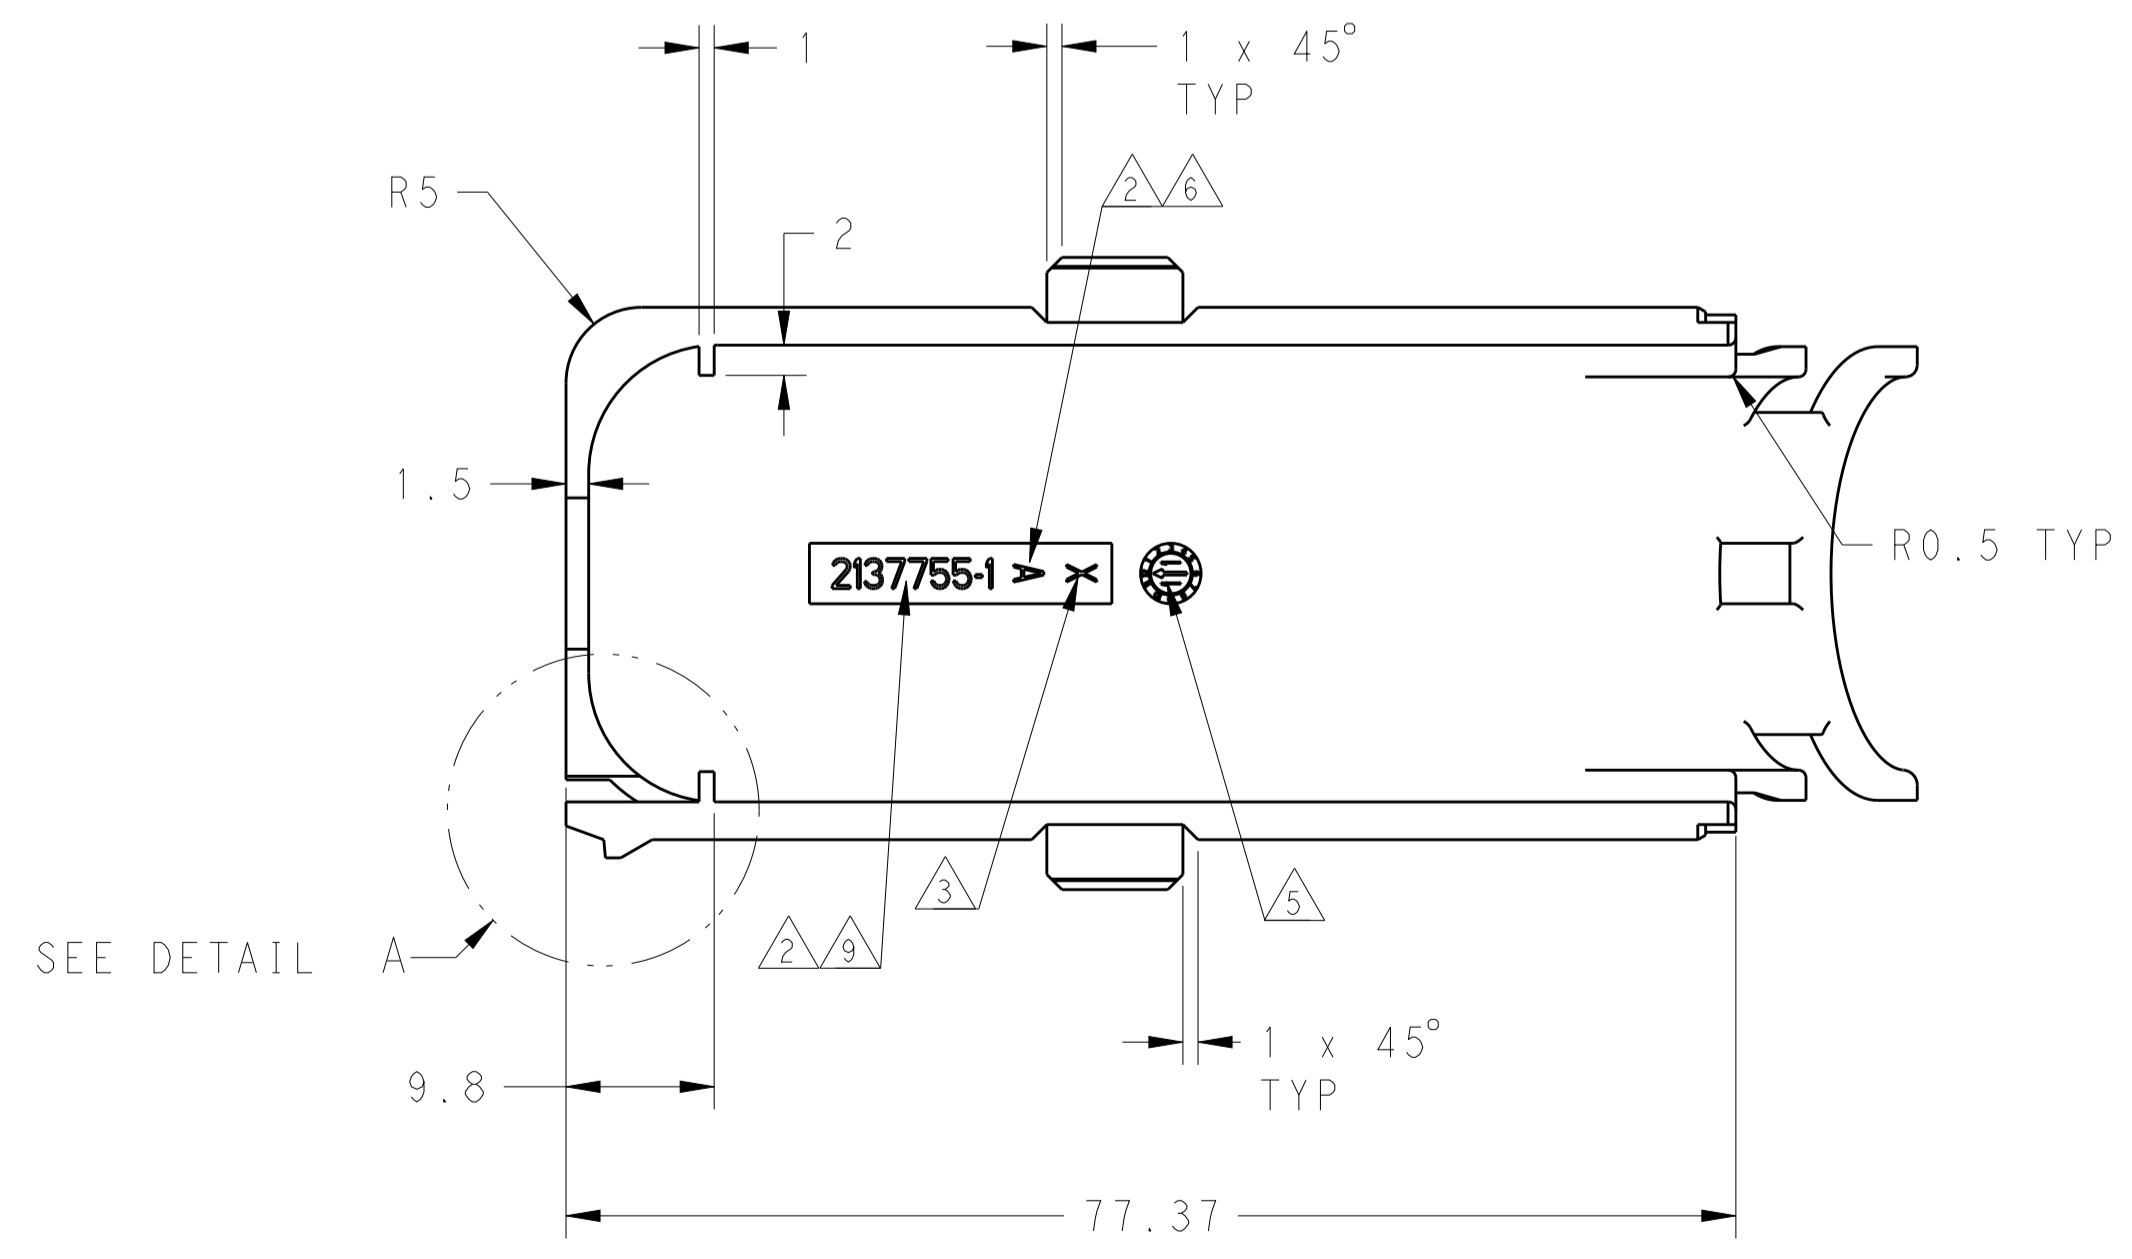

LOC		DIST		REVISIONS			
ES	00	P	LTM	DESCRIPTION	DATE	DWN	APVD
		A		RELEASED	15JAN13	JY	IY

- NOTES
- 1 CHARACTERS ACC. TO DIN 1451-HI.5, CHARACTERS 0.15 RAISED
 - 2 EXCHANGEABLE
 - 3 CAVITY MARKING:
 - 4 MATERIAL MARKING ACC. TO VDA 260
 - 5 MANUFACTURE DATE Ø4, RECEDE
 - 6 LETTER INSERT FOR THE REVISION STATUS OF THE MOULD
ACTUAL STATUS SEE TABLE
 - 7 EXTERNAL SURFACE ACC. TO VDI 3400/27
 - 8 LOGO 1621426-6, ACC.TE SPEC TEC-202-36
 - 9 TE P/N
 - 10 SIGN ACC. TO DIN 40008 WS 1, RECEDE

2137755-1	A	BLACK	PBT-GF10	1
PART NO.	PART REV.	COLOR	MATERIAL	ITEM

DETAIL A
SCALE 5:1

THIS DRAWING IS A CONTROLLED DOCUMENT.

DIMENSIONS:	TOLERANCES UNLESS OTHERWISE SPECIFIED:	DWN J. YU 22JUN11	CHK W. YUAN 10AUG11	APVD W. YUAN 10AUG11	NAME
mm	±0.2	PRODUCT SPEC	APPLICATION SPEC	SIZE	CAGE CODE
0 PLC	±0.1	WEIGHT	SCALE	1	REV
1 PLC	±0.1	Customer Drawing	2:1	1	A
2 PLC	±0.1				
3 PLC	±0.1				
4 PLC	±0.1				
ANGLES	±1°				
MATERIAL	FINISH				

STE TE Connectivity

115DEG 94P COVER FOR REC HSG
154P ECU CONNECTOR

A100779C=2137755

X-ON Electronics

Largest Supplier of Electrical and Electronic Components

Click to view similar products for [Automotive Connectors](#) category: