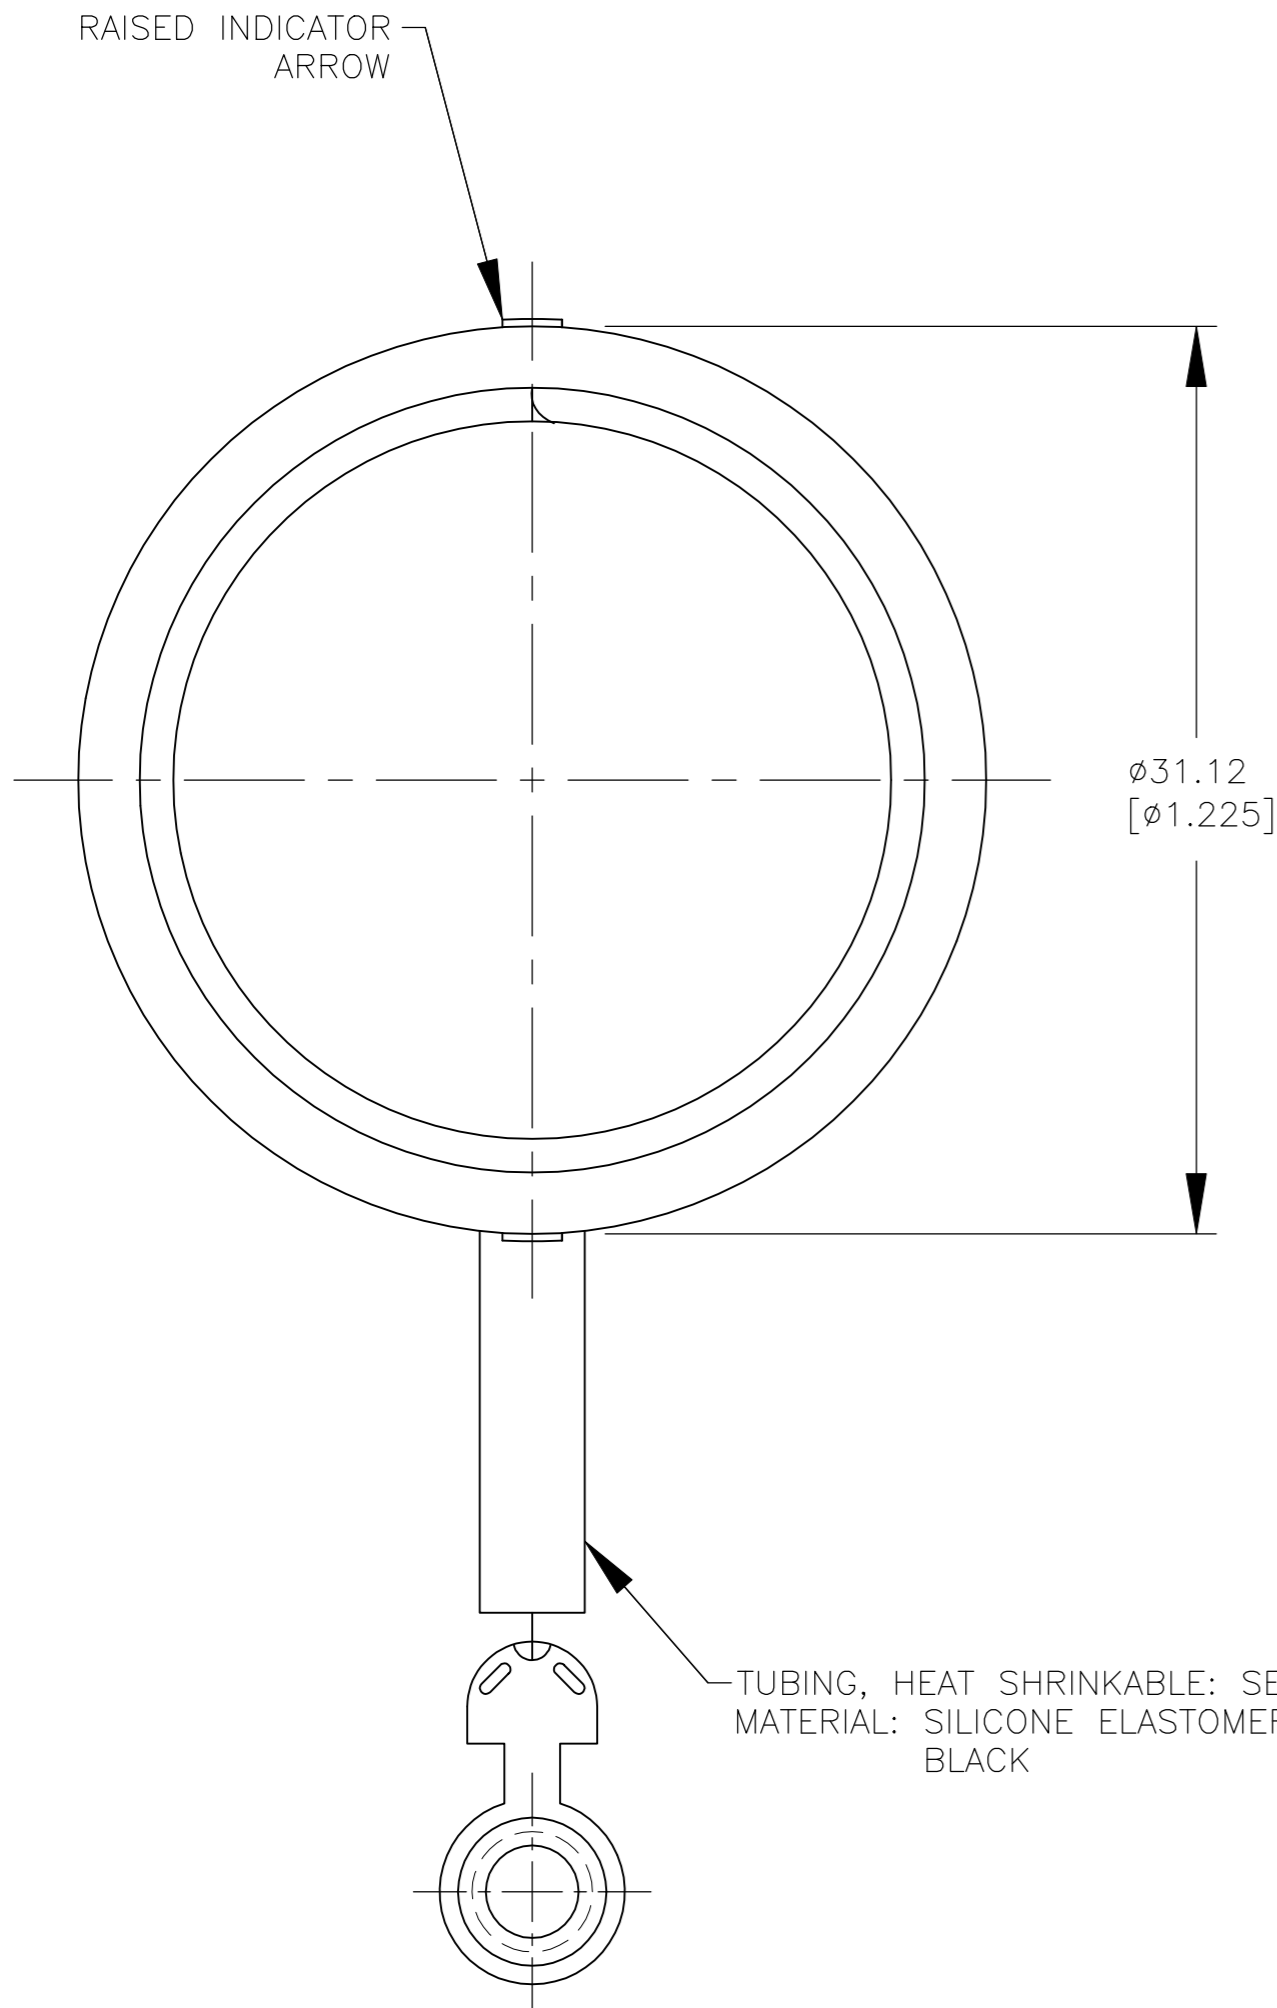

TUBING, HEAT SHRINKABLE: SEE TABLE
MATERIAL: SILICONE ELASTOMER, BLACK

¹ BEADED PORTION OF CHAIN MUST ROTATE FREELY. THE EYELET OF THE CHAIN IS NOT REQUIRED TO SPIN FREELY AROUND THE STUD.

	NO	213823-2
OBSOLETE	YES	-213823-1-
	TUBING	PART NUMBER

THIS DRAWING IS A CONTROLLED DOCUMENT.		DWN K.FOLTZ 01/20/95	STE TE Connectivity			
DIMENSIONS: mm [INCHES]		CHK R.STONE 01/20/95				
TOLERANCES UNLESS OTHERWISE SPECIFIED:		APVD A.FRANTUM 01/23/95	NAME PROTECTIVE CAP ASSEMBLY, SIZE 14, CMC			
0 PLC ± -		PRODUCT SPEC	SIZE	CAGE CODE	DRAWING NO	RESTRICTED TO
1 PLC ± -		APPLICATION SPEC	A2	00779	C=213823	-
2 PLC ± 0.25 [.010]			SCALE	SHEET	REV	
3 PLC ± -			4:1	1 of 1	D	
4 PLC ± -						
ANGLES ± -						
FINISH		WEIGHT				
SEE CALLOUTS		CUSTOMER DRAWING				