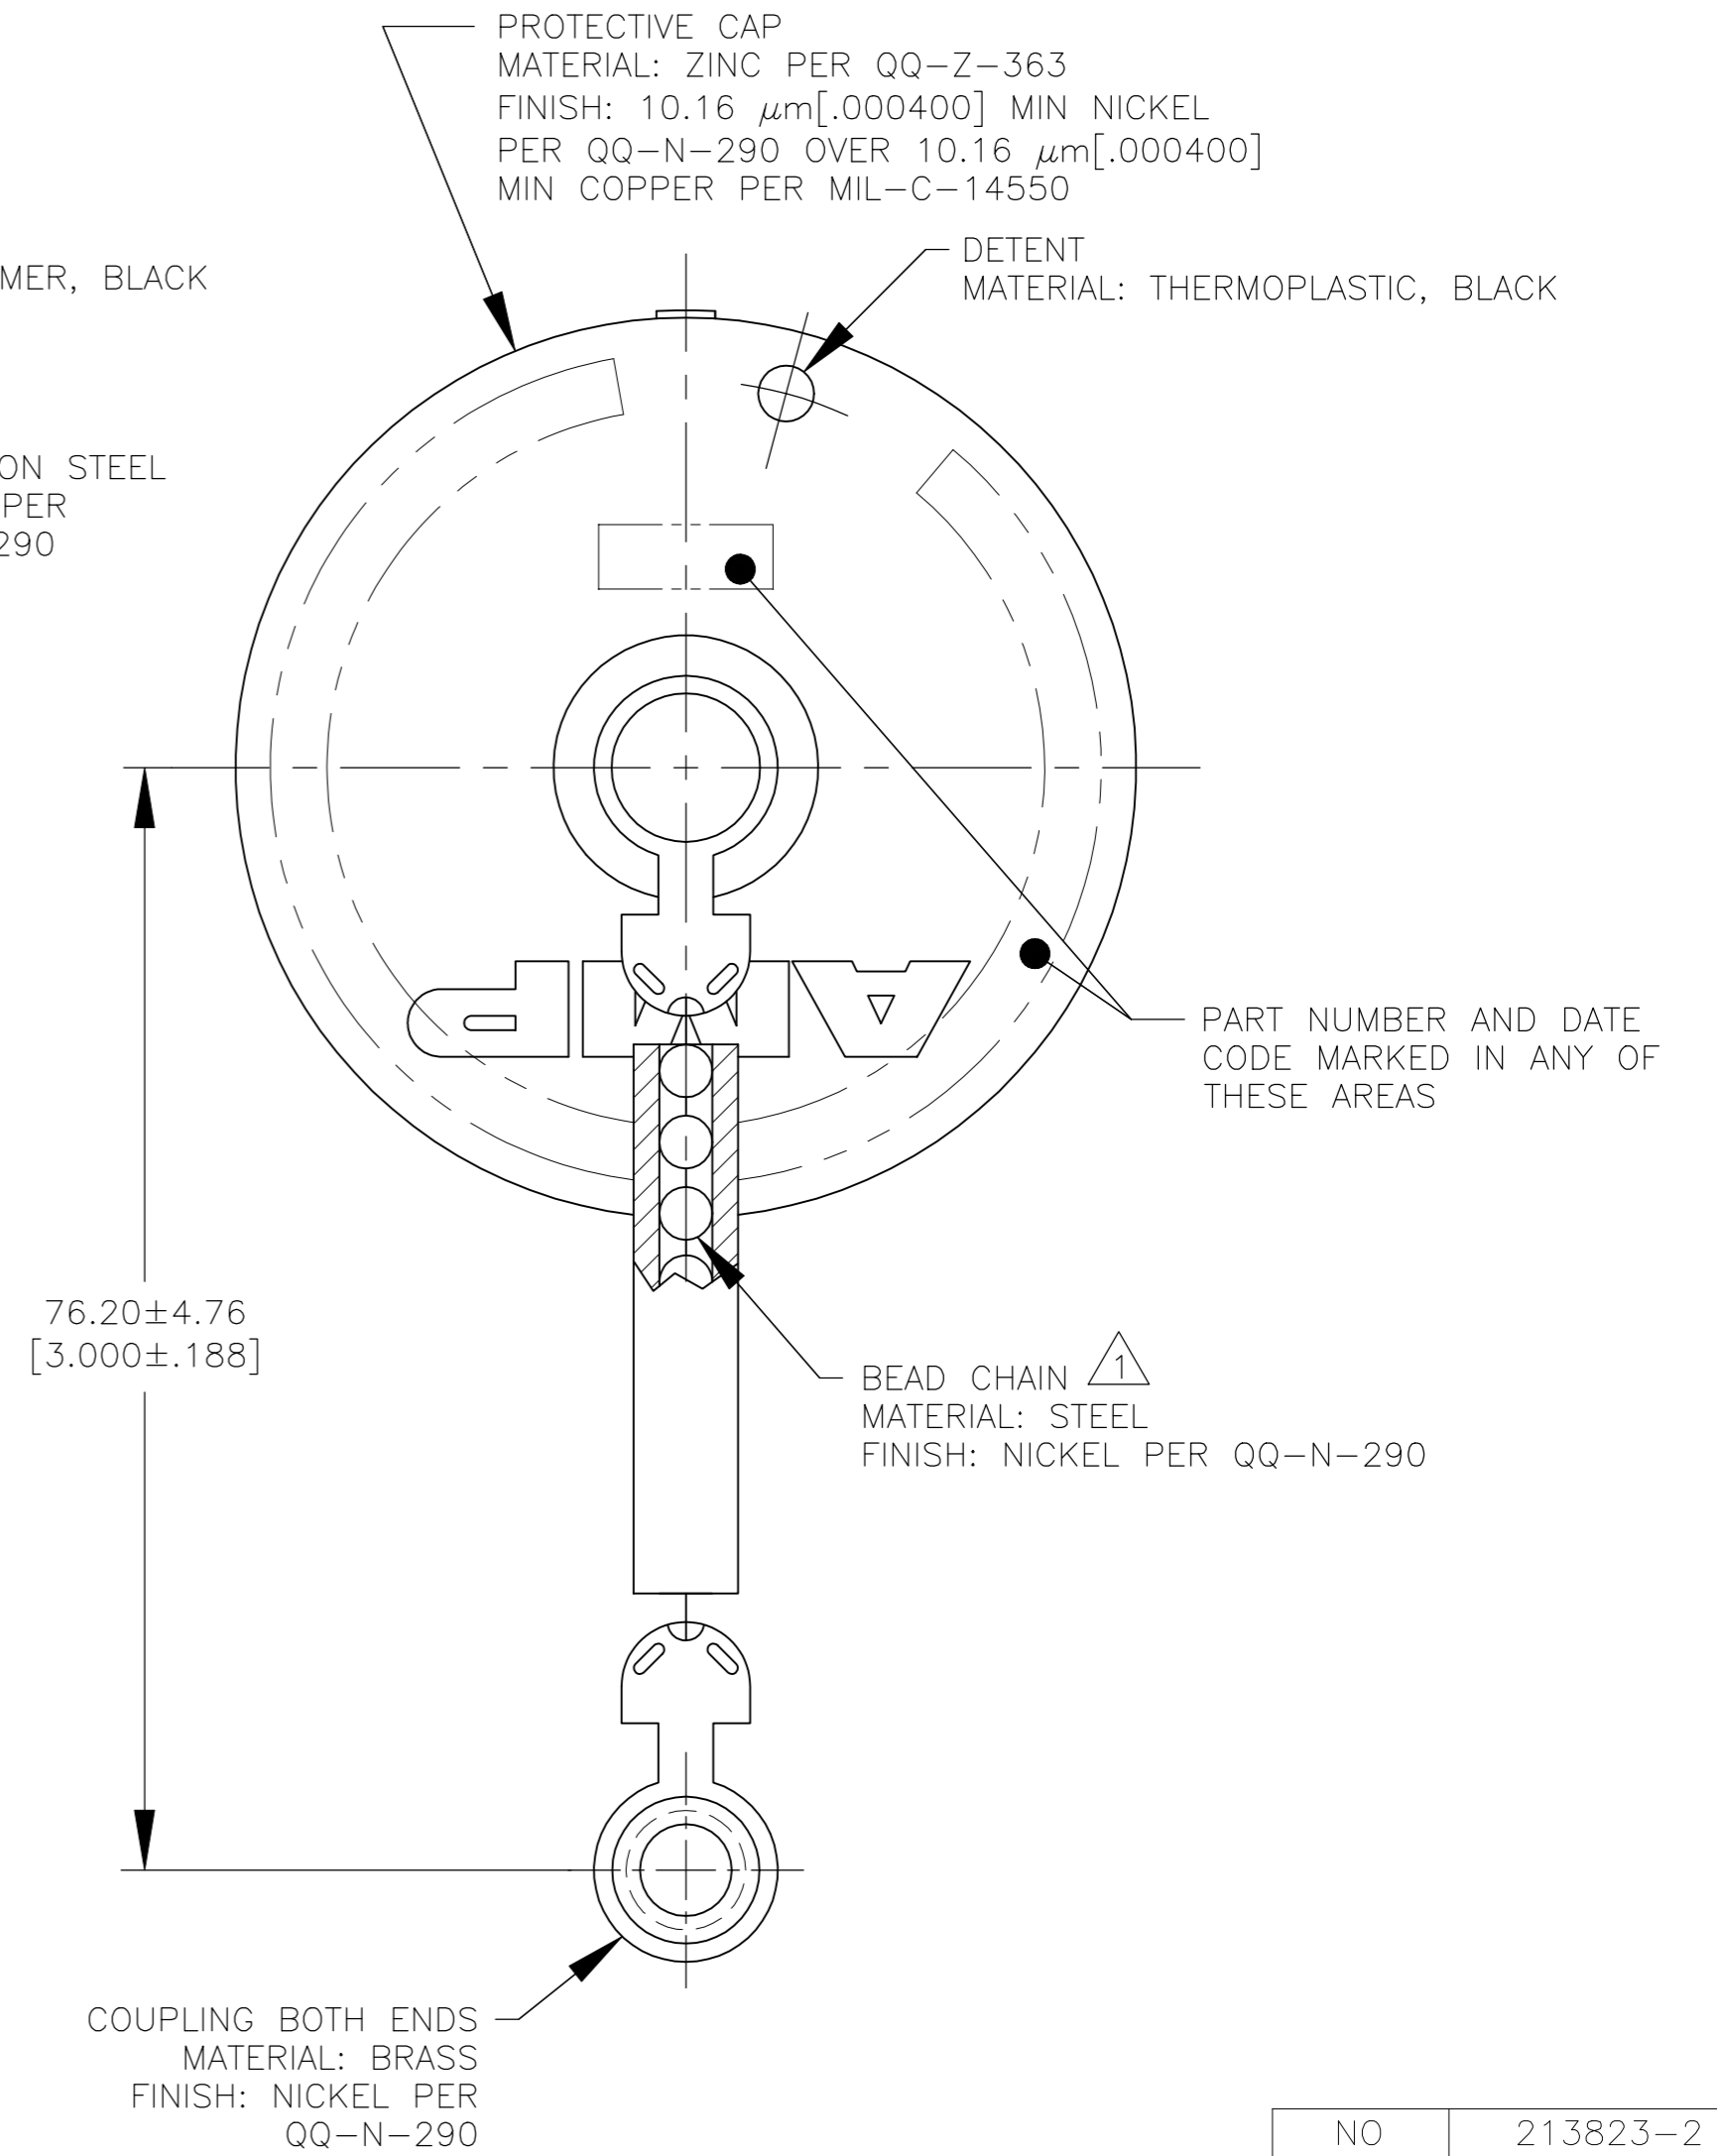

TUBING, HEAT SHRINKABLE: SEE TABLE
MATERIAL: SILICONE ELASTOMER, BLACK

¹ BEADED PORTION OF CHAIN MUST ROTATE FREELY. THE EYELET OF THE CHAIN IS NOT REQUIRED TO SPIN FREELY AROUND THE STUD.

	NO	213823-2
OBSOLETE	YES	-213823-1-
	TUBING	PART NUMBER

THIS DRAWING IS A CONTROLLED DOCUMENT.		DWN K.FOLTZ 01/20/95	STE TE Connectivity			
DIMENSIONS: mm [INCHES]		CHK R.STONE 01/20/95				
TOLERANCES UNLESS OTHERWISE SPECIFIED:		APVD A.FRANTUM 01/23/95	NAME PROTECTIVE CAP ASSEMBLY, SIZE 14, CMC			
0 PLC ± -		PRODUCT SPEC	SIZE	CAGE CODE	DRAWING NO	RESTRICTED TO
1 PLC ± -		APPLICATION SPEC	A2	00779	C=213823	-
2 PLC ± 0.25 [.010]			SCALE	SHEET	REV	
3 PLC ± -			4:1	1 of 1	D	
4 PLC ± -						
ANGLES ± -						
FINISH		WEIGHT				
SEE CALLOUTS		CUSTOMER DRAWING				