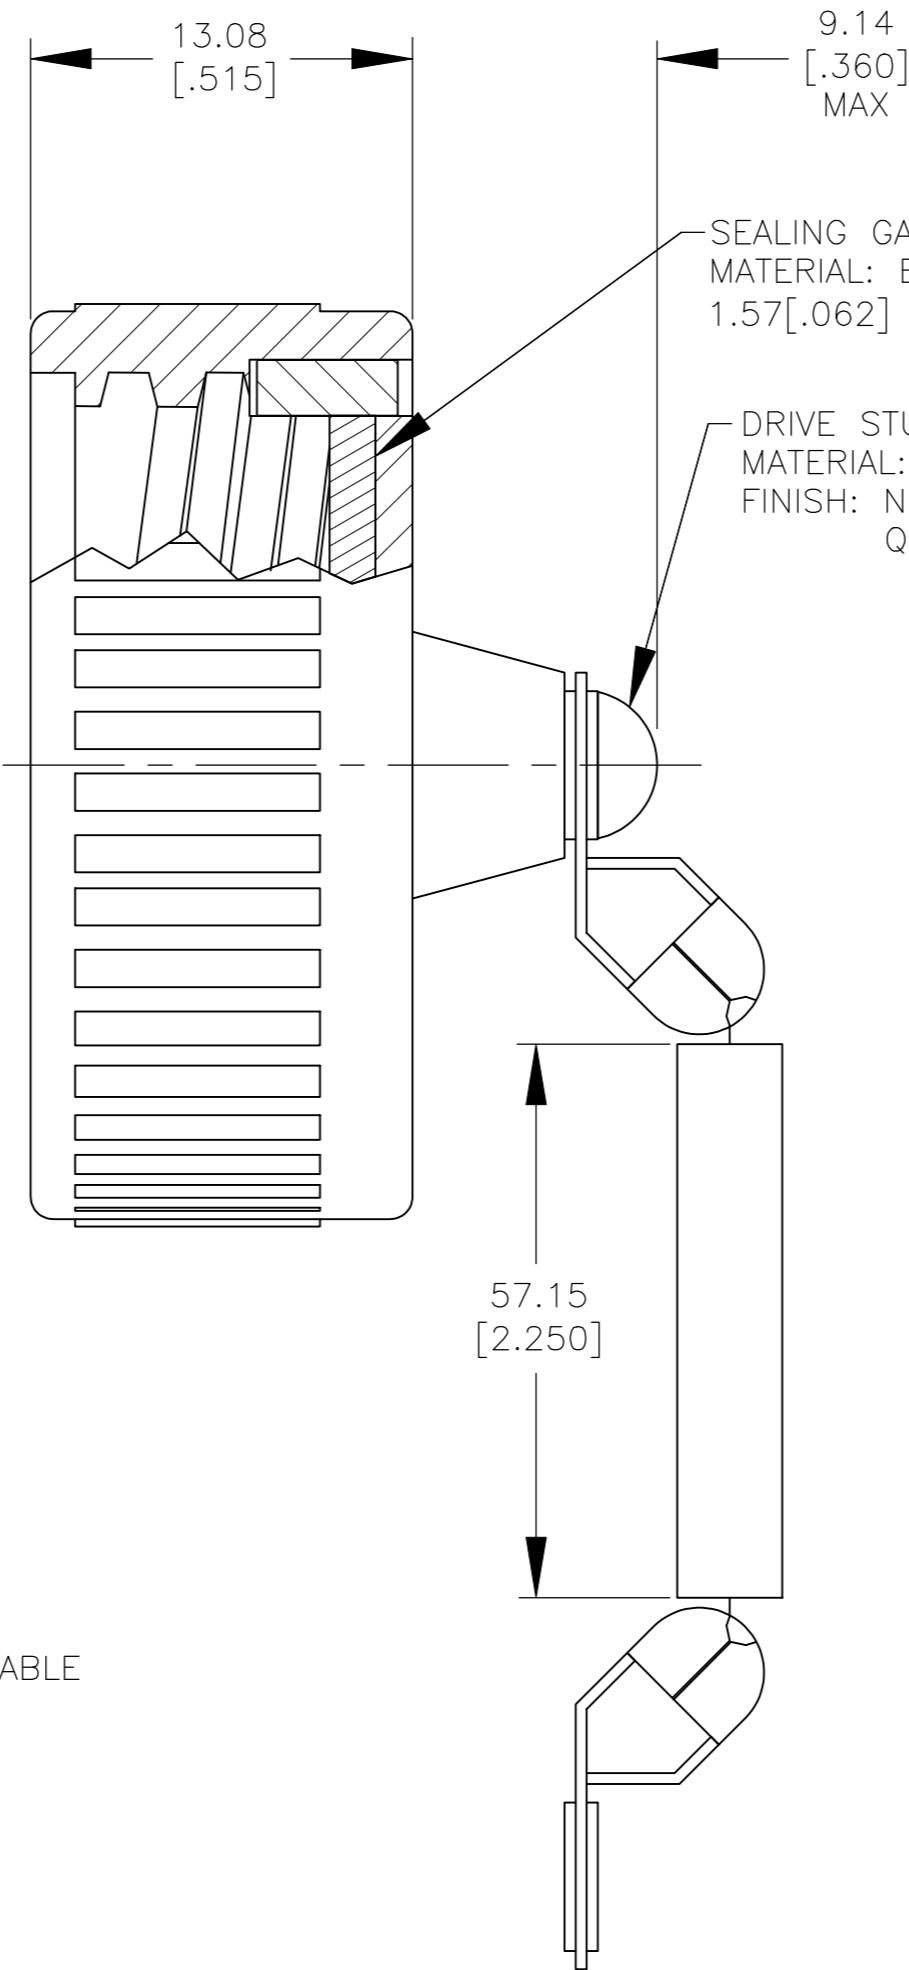

TUBING, HEAT SHRINKABLE: SEE TABLE
MATERIAL: SILICONE ELASTOMER, BLACK

¹ BEADED PORTION OF CHAIN MUST ROTATE FREELY. THE EYELET OF THE CHAIN IS NOT REQUIRED TO SPIN FREELY AROUND THE STUD.

	NO	213823-2
OBSOLETE	YES	-213823-1-
	TUBING	PART NUMBER

THIS DRAWING IS A CONTROLLED DOCUMENT.		DWN K.FOLTZ 01/20/95	STE TE Connectivity			
DIMENSIONS: mm [INCHES]		CHK R.STONE 01/20/95				
TOLERANCES UNLESS OTHERWISE SPECIFIED:		APVD A.FRANTUM 01/23/95	NAME PROTECTIVE CAP ASSEMBLY, SIZE 14, CMC			
0 PLC ± -		PRODUCT SPEC	SIZE	CAGE CODE	DRAWING NO	RESTRICTED TO
1 PLC ± -		APPLICATION SPEC	A2	00779	C=213823	-
2 PLC ± 0.25 [.010]			SCALE	SHEET	REV	
3 PLC ± -			4:1	1 of 1	D	
4 PLC ± -						
ANGLES ± -						
FINISH		WEIGHT				
SEE CALLOUTS		CUSTOMER DRAWING				