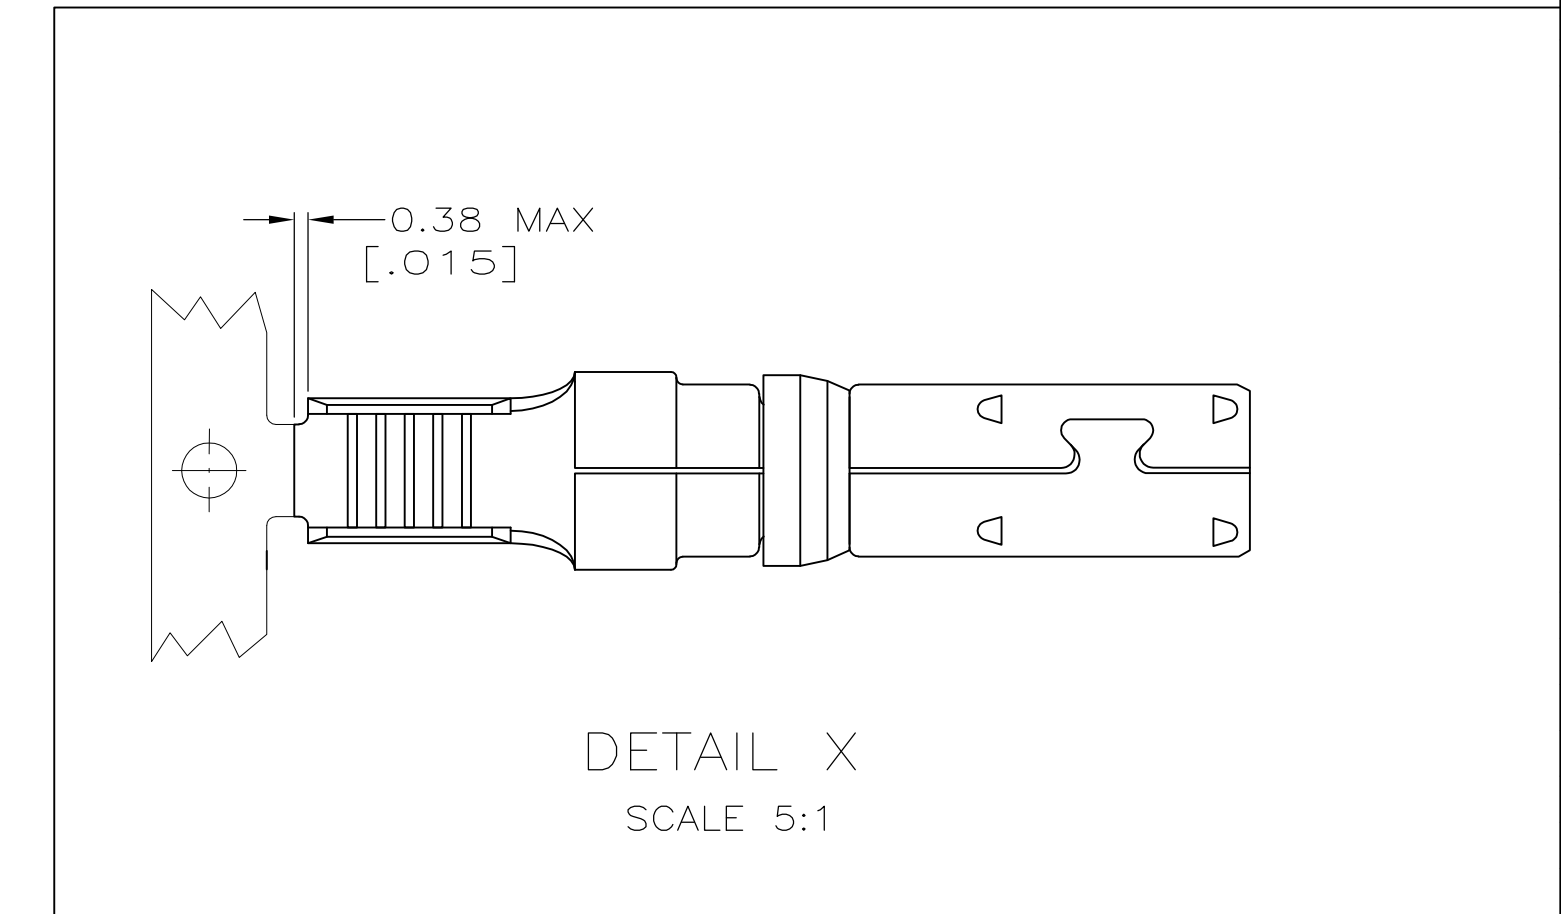

LOC	DIST	REVISIONS			
P	LTR	DESCRIPTION	DATE	DWN	APP'D
B1		REVISED PER ECO-11-004917	11MAR11	RK	HMR

- ⚠ WIRE SIZE AND AMP LOGO APPEAR ON OUTSIDE OF WIRE BARREL.
- ⚠ SOCKET & STRIP CONTACT: 0.76 $\mu$  [.000030] MIN GOLD PER MIL-G-45204 ON CONTACT MATING END, GOLD FLASH ON REMAINDER, ALL OVER 1.27 $\mu$ m [.000050] MIN NICKEL PER QQ-N-390.
- RETENTION CLIP: 2.54 $\mu$ m [.000100] MIN NICKEL PER QQ-N-290.
- ⚠ RETENTION CLIP: PHOSPHOR BRONZE PER QQ-B-750.  
SOCKET CONTACT: COPPER PER QQ-C-576.  
CONTACT STRIP: BERYLLIUM COPPER PER QQ-C-533.
- ⚠ SOCKET CONTACT: 1.27 $\mu$ m [.000050] MIN SILVER PER QQ-S-365, ALL OVER 1.27 $\mu$ m [.000050] MIN NICKEL PER QQ-N-290.  
CONTACT STRIP: 5.08 $\mu$ m [.000200] MIN SILVER PER QQ-S-365, ALL OVER 1.02 $\mu$ m [.000040] MIN NICKEL PER QQ-N-290.  
RETENTION CLIP: 2.54 $\mu$ m [.000100] MIN NICKEL PER QQ-N-290.

2	DETAIL X	213847-4
4	DETAIL X	213847-3
2	-	213847-2
4	-	213847-1
FINISH	LOOSE PIECE	PART NUMBER

THIS DRAWING IS A CONTROLLED DOCUMENT.		DWN W.G. LENKER 30 JUL 96	STE TE Connectivity	
DIMENSIONS: mm(INCHES)		CHK R. STONE 05 AUG 96	SOCKET CONTACT ASSEMBLY, 14-12 AWG, .125 POWERBAND	
TOLERANCES UNLESS OTHERWISE SPECIFIED:		APVD G. STEINHAUER 06 AUG 96	RESTRICTED TO	
0 PLC ± -	1 PLC ± -	PRODUCT SPEC	SIZE	CAGE CODE
2 PLC ± -	3 PLC ± -	APPLICATION SPEC	A1	00779
4 PLC ± -	ANGLES ± -	WEIGHT	213847	SCALE
MATERIAL	FINISH SEE TABLE	CUSTOMER DRAWING	SCALE 10:1	SHEET 1 OF 1