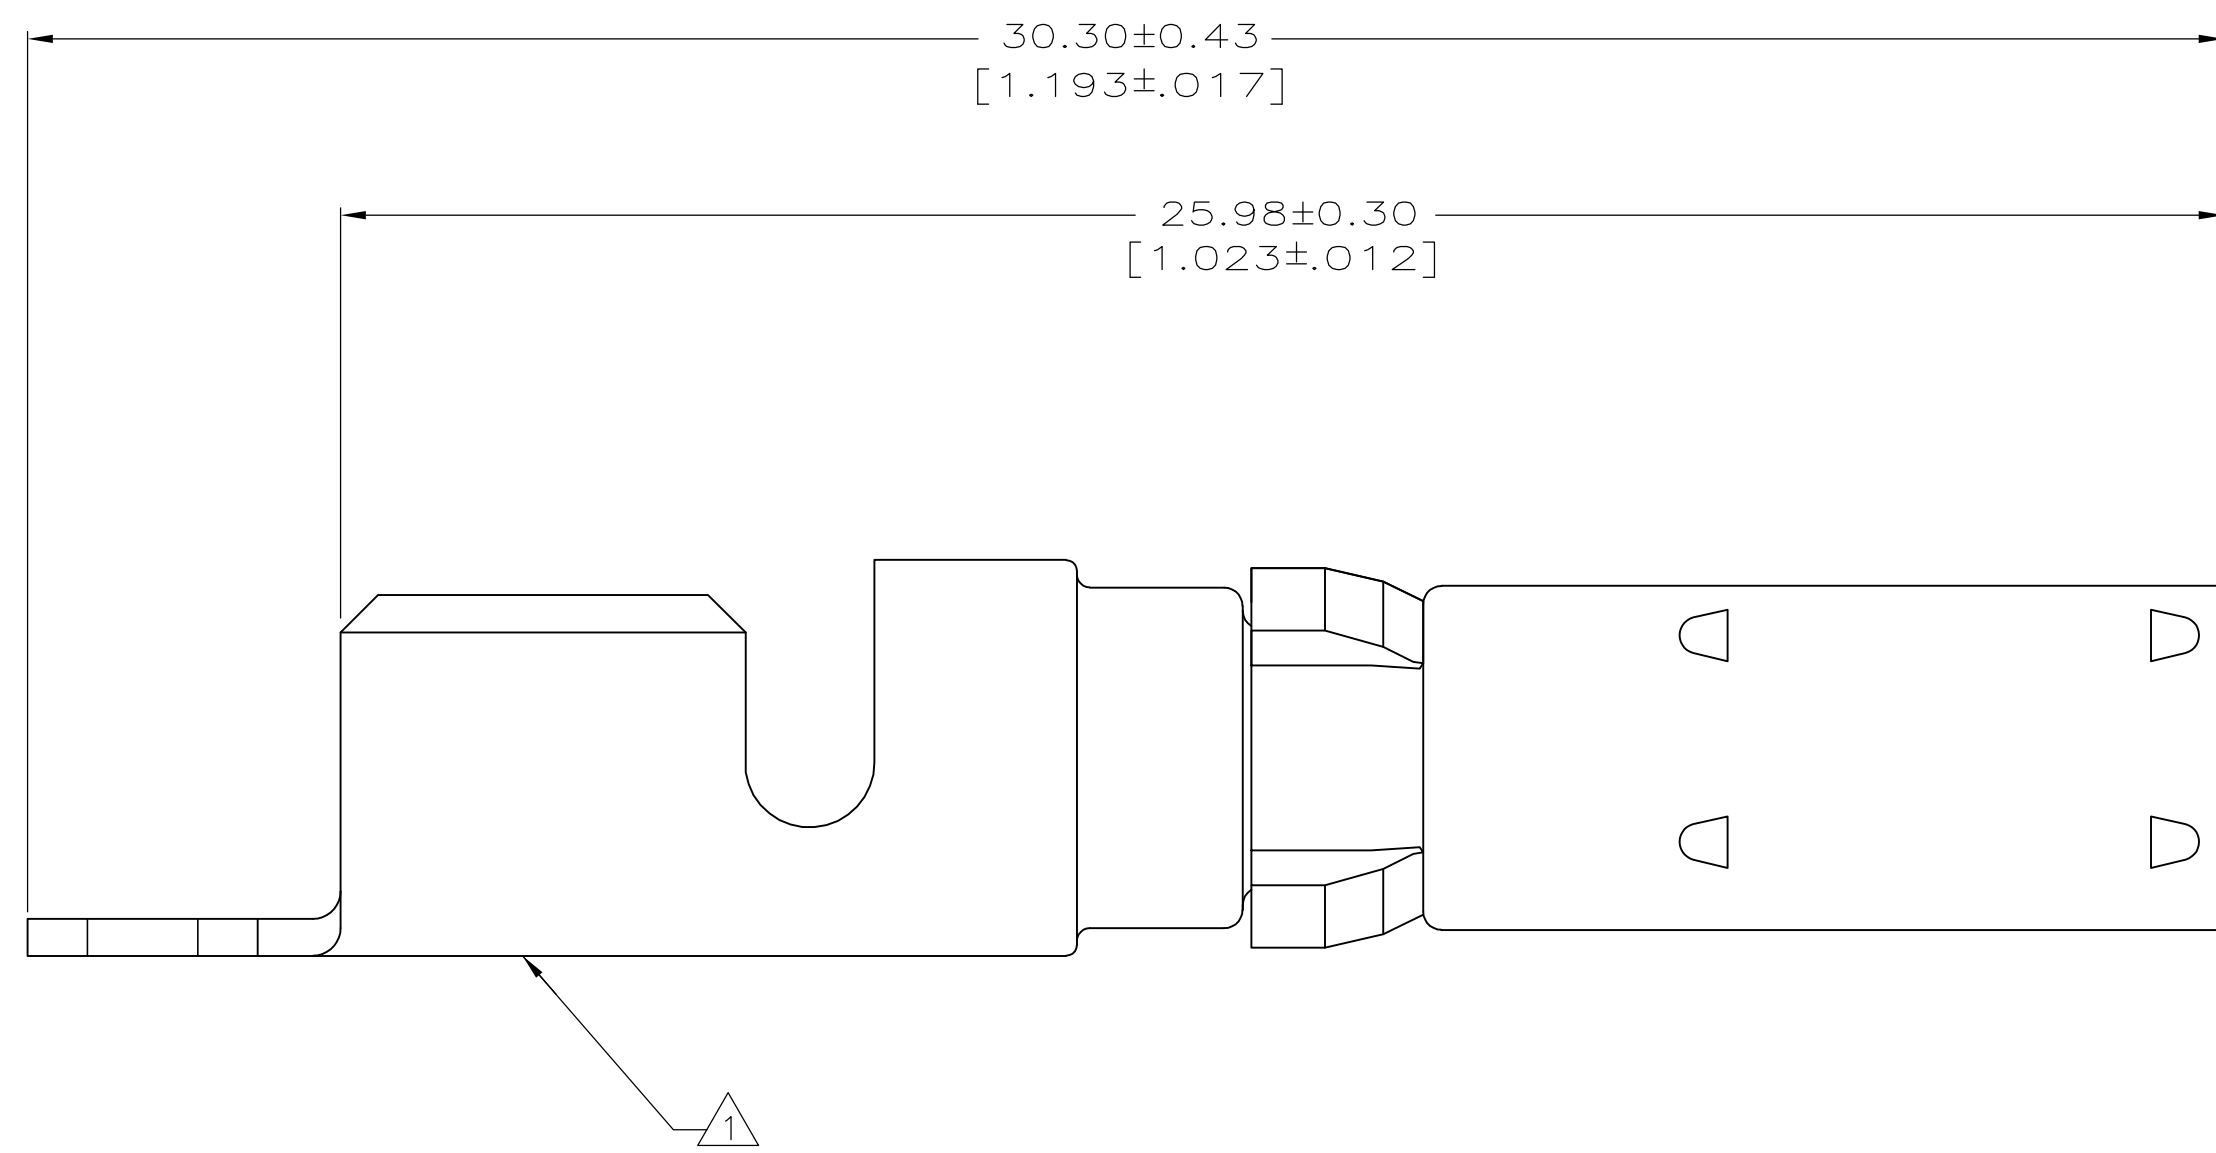

LOC	DIST	REVISIONS			
P	LTR	DESCRIPTION	DATE	DWN	APP'D
B1		REVISED PER ECO-11-004917	11MAR11	RK	HMR

- ⚠ WIRE SIZE AND AMP LOGO APPEAR ON OUTSIDE OF WIRE BARREL.
- ⚠ SOCKET & STRIP CONTACT: 0.76 $\mu$  [.000030] MIN GOLD PER MIL-G-45204 ON CONTACT MATING END, GOLD FLASH ON REMAINDER, ALL OVER 1.27 $\mu$ m [.000050] MIN NICKEL PER QQ-N-390.
- RETENTION CLIP: 2.54 $\mu$ m [.000100] MIN NICKEL PER QQ-N-290.
- ⚠ RETENTION CLIP: PHOSPHOR BRONZE PER QQ-B-750.  
SOCKET CONTACT: COPPER PER QQ-C-576.  
CONTACT STRIP: BERYLLIUM COPPER PER QQ-C-533.
- ⚠ SOCKET CONTACT: 1.27 $\mu$ m [.000050] MIN SILVER PER QQ-S-365, ALL OVER 1.27 $\mu$ m [.000050] MIN NICKEL PER QQ-N-290.  
CONTACT STRIP: 5.08 $\mu$ m [.000200] MIN SILVER PER QQ-S-365, ALL OVER 1.02 $\mu$ m [.000040] MIN NICKEL PER QQ-N-290.  
RETENTION CLIP: 2.54 $\mu$ m [.000100] MIN NICKEL PER QQ-N-290.

2	DETAIL X	213847-4
4	DETAIL X	213847-3
2	-	213847-2
4	-	213847-1
FINISH	LOOSE PIECE	PART NUMBER

THIS DRAWING IS A CONTROLLED DOCUMENT.		DWN W.G. LENKER 30 JUL 96	STE TE Connectivity	
DIMENSIONS: mm(INCHES)		CHK R. STONE 05 AUG 96	SOCKET CONTACT ASSEMBLY, 14-12 AWG, .125 POWERBAND	
TOLERANCES UNLESS OTHERWISE SPECIFIED:		APVD G. STEINHAUER 06 AUG 96	RESTRICTED TO	
0 PLC ± -	1 PLC ± -	PRODUCT SPEC	SIZE	CAGE CODE
2 PLC ± -	3 PLC ± -	APPLICATION SPEC	A1	00779
4 PLC ± -	ANGLES ± -	WEIGHT	213847	SCALE
MATERIAL	FINISH SEE TABLE	CUSTOMER DRAWING	SCALE 10:1	SHEET 1 OF 1