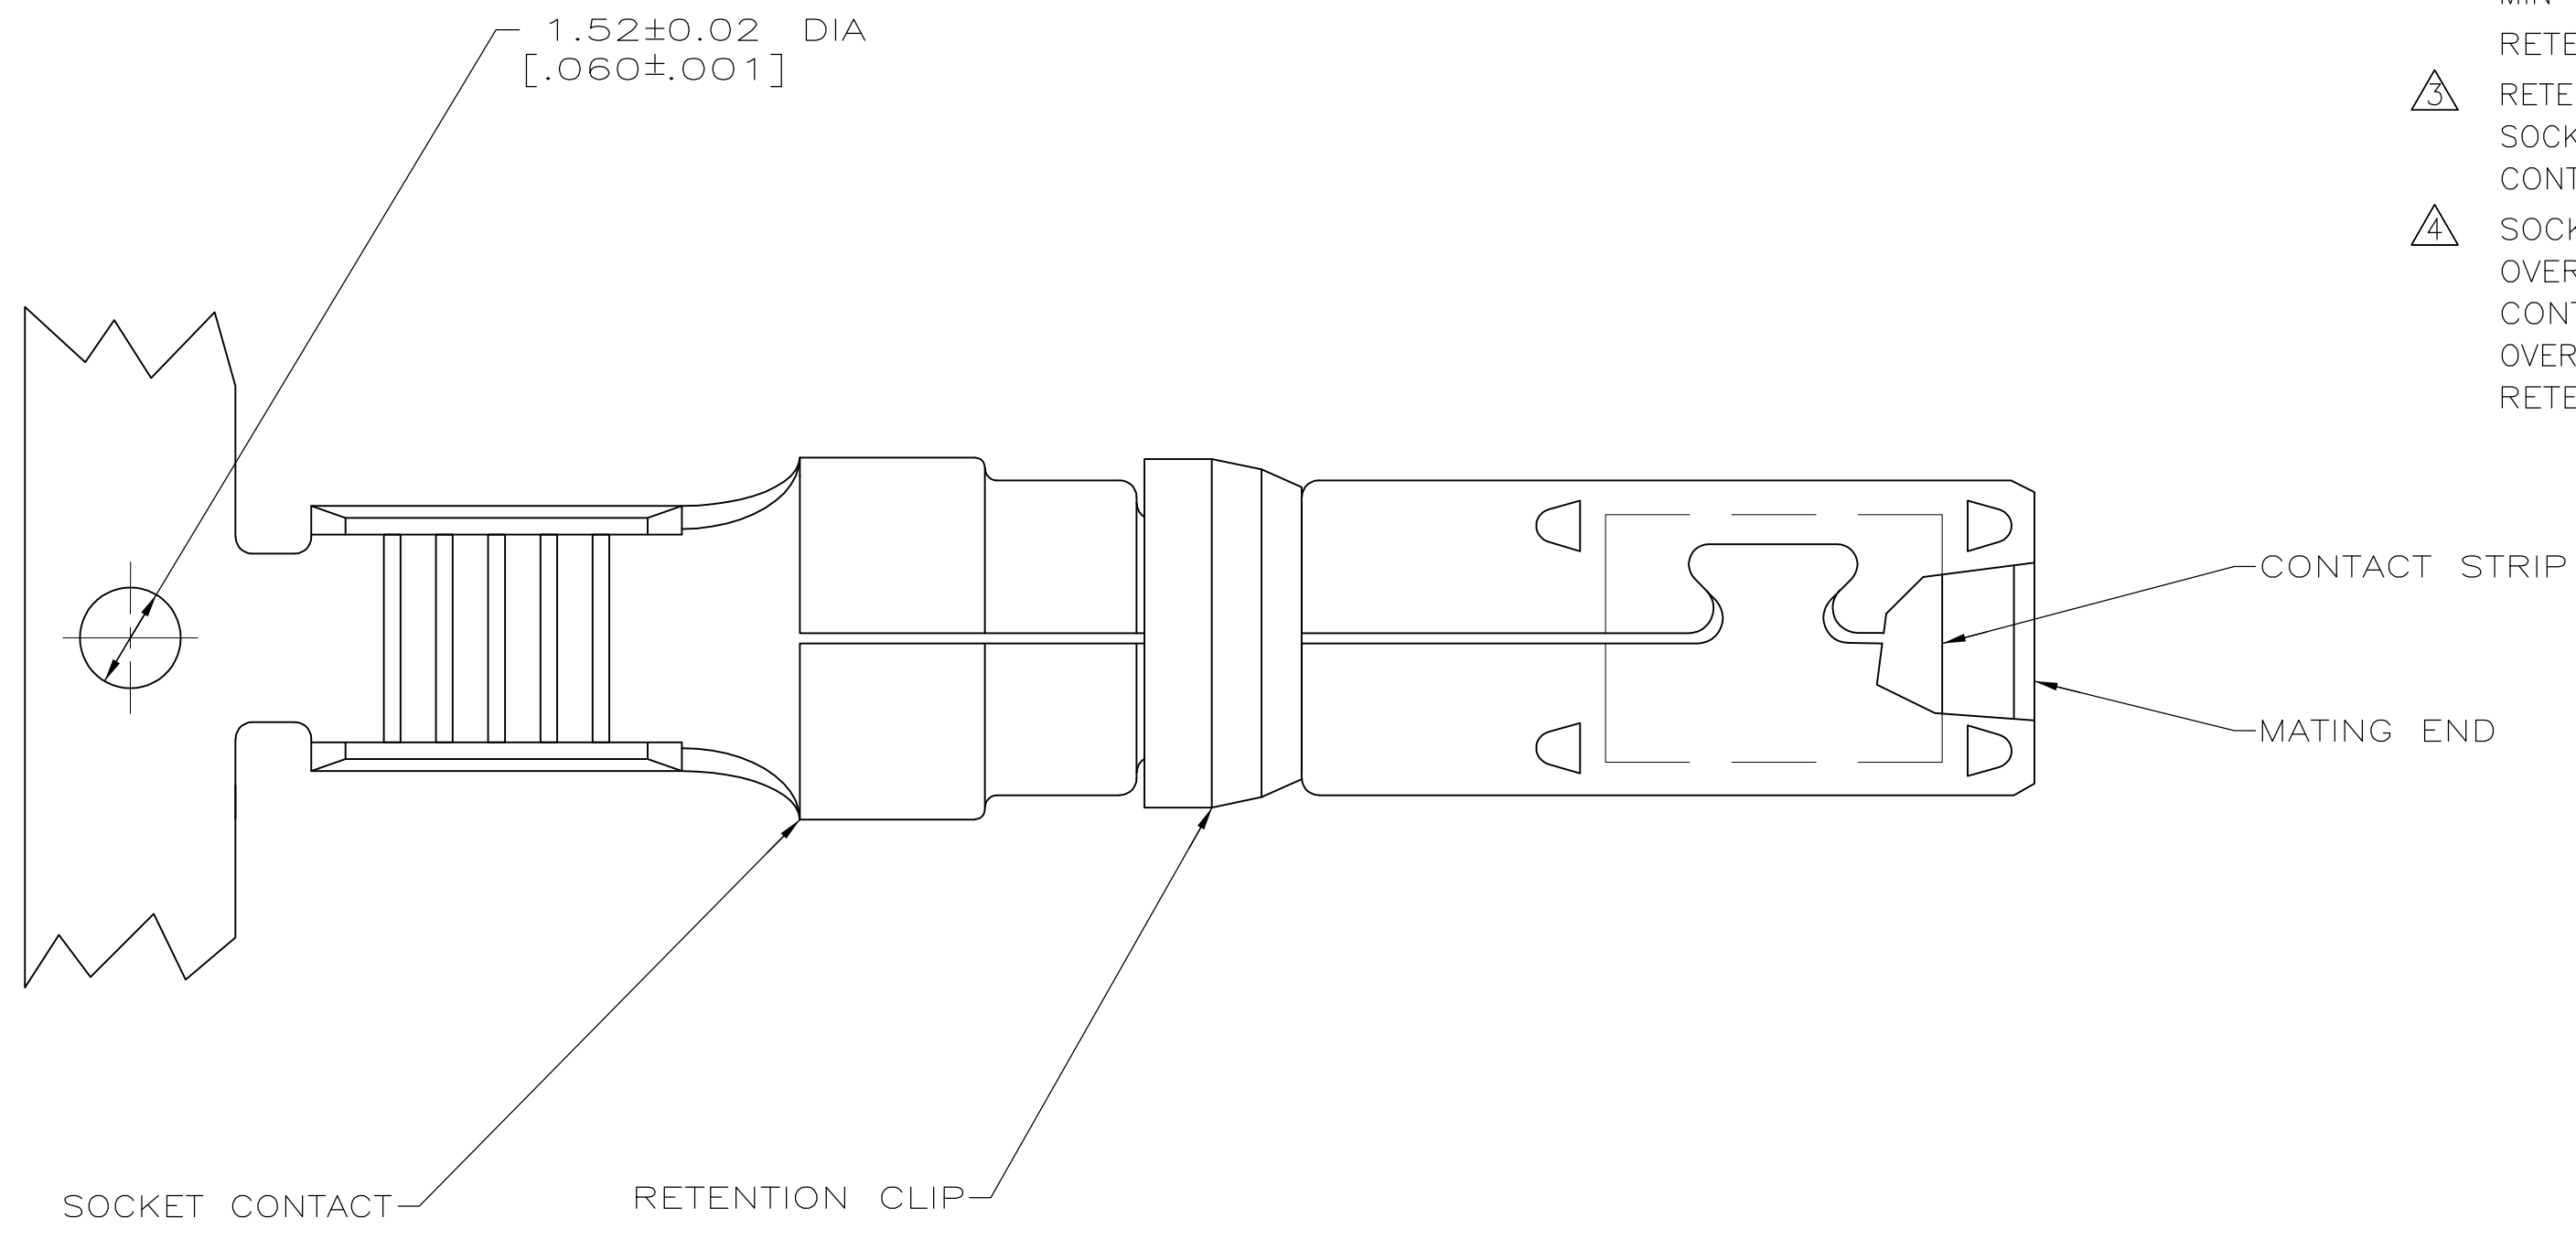

LOC	DIST	REVISIONS			
P	LTR	DESCRIPTION	DATE	DWN	APP'D
B1		REVISED PER ECO-11-004917	11MAR11	RK	HMR

- ⚠ WIRE SIZE AND AMP LOGO APPEAR ON OUTSIDE OF WIRE BARREL.
- ⚠ SOCKET & STRIP CONTACT: 0.76 $\mu$  [.000030] MIN GOLD PER MIL-G-45204 ON CONTACT MATING END, GOLD FLASH ON REMAINDER, ALL OVER 1.27 $\mu$ m [.000050] MIN NICKEL PER QQ-N-390.
- RETENTION CLIP: 2.54 $\mu$ m [.000100] MIN NICKEL PER QQ-N-290.
- ⚠ RETENTION CLIP: PHOSPHOR BRONZE PER QQ-B-750.  
SOCKET CONTACT: COPPER PER QQ-C-576.  
CONTACT STRIP: BERYLLIUM COPPER PER QQ-C-533.
- ⚠ SOCKET CONTACT: 1.27 $\mu$ m [.000050] MIN SILVER PER QQ-S-365, ALL OVER 1.27 $\mu$ m [.000050] MIN NICKEL PER QQ-N-290.  
CONTACT STRIP: 5.08 $\mu$ m [.000200] MIN SILVER PER QQ-S-365, ALL OVER 1.02 $\mu$ m [.000040] MIN NICKEL PER QQ-N-290.  
RETENTION CLIP: 2.54 $\mu$ m [.000100] MIN NICKEL PER QQ-N-290.

2	DETAIL X	213847-4
4	DETAIL X	213847-3
2	-	213847-2
4	-	213847-1
FINISH	LOOSE PIECE	PART NUMBER

THIS DRAWING IS A CONTROLLED DOCUMENT.		DWN W.G. LENKER 30 JUL 96	STE TE Connectivity	
DIMENSIONS: mm(INCHES)		CHK R. STONE 05 AUG 96	SOCKET CONTACT ASSEMBLY, 14-12 AWG, .125 POWERBAND	
TOLERANCES UNLESS OTHERWISE SPECIFIED:		APVD G. STEINHAUER 06 AUG 96	RESTRICTED TO	
0 PLC ± -	1 PLC ± -	PRODUCT SPEC	SIZE	CAGE CODE
2 PLC ± -	3 PLC ± -	APPLICATION SPEC	A1	00779
4 PLC ± -	ANGLES ± -	WEIGHT	213847	SCALE
MATERIAL	FINISH SEE TABLE	CUSTOMER DRAWING	SCALE 10:1	SHEET 1 OF 1